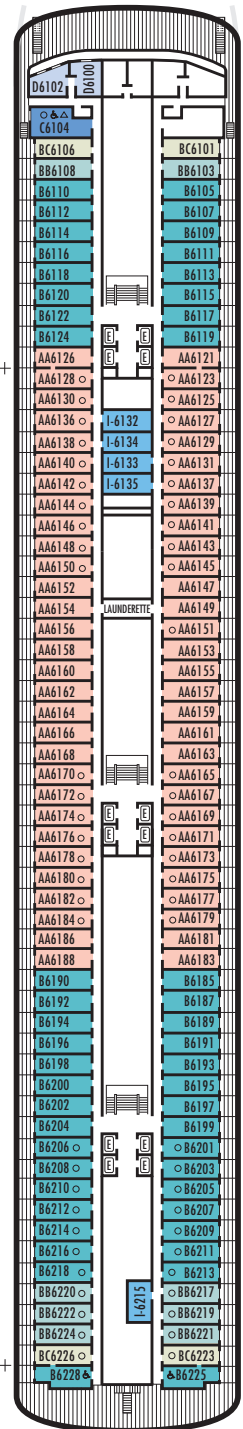

S

Deluxe Verandah Suites: 2 lower beds convertible to 1 king-size bed, whirlpool bath & shower, large sitting area, dressing room, private verandah, 1 sofa bed for 2 persons, mini-bar, refrigerator, floor-to-ceiling windows.

A

Verandah Suites: 2 lower beds convertible to 1 queen-size bed, 1 sofa bed, whirlpool bath & shower, sitting area, private verandah, mini-bar, refrigerator, floor-to-ceiling windows.

AA B BB BC

Verandah Suites: 2 lower beds convertible to 1 queen-size bed, whirlpool bath & shower, sitting area, private verandah, mini-bar, refrigerator, floor-to-ceiling windows.

OCEAN-VIEW STATEROOMS

C D DA DD E EE F FF G H

Large: 2 lower beds convertible to 1 queen-size bed, bathtub & shower. All DD-category staterooms have partial sea views.

HH

Large: 2 lower beds convertible to 1 queen-size bed, bathtub & shower. All HH-category staterooms have fully obstructed views.

INTERIOR STATEROOMS

I J K L M MM N NN

Large: 2 lower beds convertible to 1 queen-size bed, shower.

Large: 2 lower beds convertible to 1 queen-size bed, 1 sofa bed, shower.

Standard: 2 lower beds convertible to 1 queen-size bed, 1 sofa bed & pullman upper, shower.

52 ft. to stern from
Staterooms 6225 & 6228.