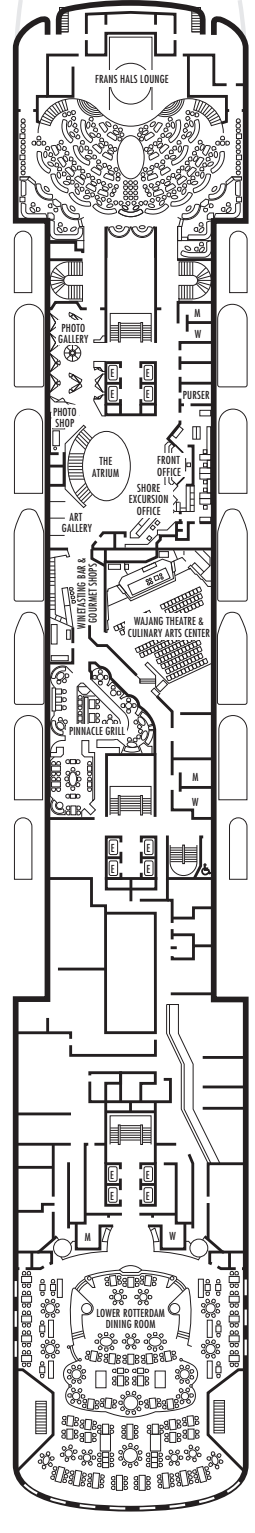

**DOLPHIN DECK**  
Staterooms 1800–1964  
90 ft. from bow to  
Staterooms 1800 & 1801.

52 ft. to stern from  
Staterooms 1955 & 1964.

**MAIN DECK**  
Staterooms 2500–2715  
103 ft. from bow to  
Staterooms 2500 & 2501.

16 ft. to stern from  
Staterooms 2702, 2706, 2711,  
2713 & 2715.

**LOWER PROMENADE DECK**  
Staterooms 3300–3431  
118 ft. from bow to  
Staterooms 3300 & 3301.

21 ft. to stern from  
Staterooms 3429, 3430 & 3431.

**PROMENADE DECK**

**UPPER PROMENADE DECK**

**STATEROOM SYMBOL LEGEND**

- \* Shower only
- Bathtub & shower
- ▲ 2 lower beds or converts to 1 queen-size (no sofa bed)
- Triple (2 lower beds, 1 sofa bed)
- Quad (2 lower beds, 1 sofa bed, 1 upper)
- △ Partial sea view
- ◇ These staterooms have portholes instead of windows

- ☆ 2 lower beds not convertible to a queen-size
- X Fully obstructed view
- + Connecting rooms
- ♿ Suite S7034 is wheelchair accessible with bathtub & shower. Staterooms AA7088, AA7087, B6228, B6225, C6104, D3396, D3391, HH3431, HH3430, D3429, G2702, L2700, K2555, K2554, G2500, FF1964, FF1955, H1807, H1806, H1805, H1804 are wheelchair accessible, shower only.