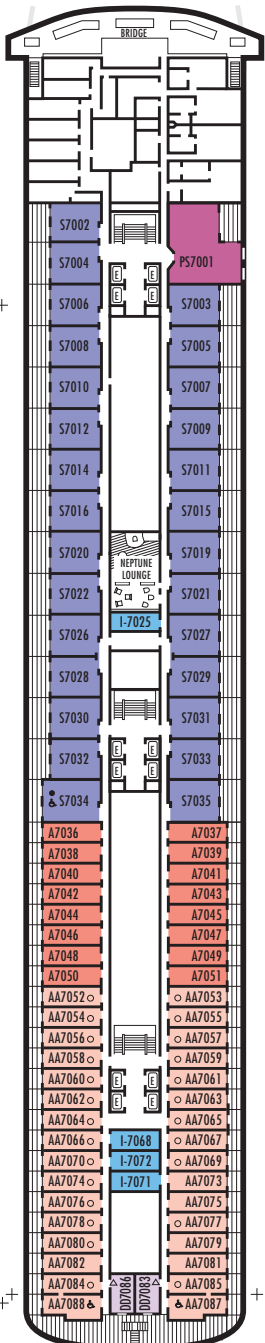

52 ft. to stern from
Staterooms 7087 & 7088.