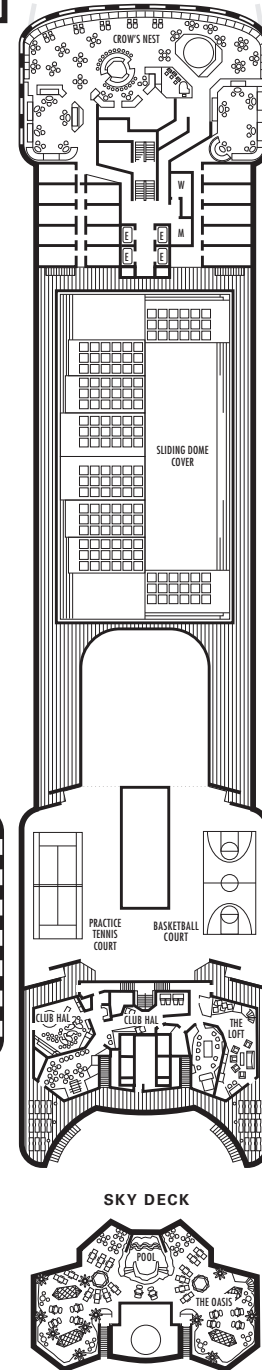

VERANDAH DECK
Staterooms 6100–6228
138 ft. from bow to
Staterooms 6100 & 6102.

NAVIGATION DECK
Staterooms 7001–7088
226 ft. from bow to
Staterooms 7001 & 7002.

LIDO DECK

SPORTS DECK

ms Volendam

DECK PLANS & STATEROOMS

The deck plans are color-coded by category of stateroom, and the category letter precedes the stateroom number in each room. All staterooms are equipped with flat-panel television, DVD player, telephone and multi-channel music.

Important Note: Not all staterooms within each category have the same furniture configuration and/or facilities. Appropriate symbols within the rooms on the deck plans describe differences from the stateroom descriptions below.

VERANDAH SUITES

PS

Penthouse Verandah Suite: Bedroom with 1 king-size bed, oversize whirlpool bath & shower, living room, dining room, dressing room, private verandah, pantry, 1 sofa bed for 2 persons, mini-bar, refrigerator, guest toilet, floor-to-ceiling windows.

S

Deluxe Verandah Suites: 2 lower beds convertible to 1 king-size bed, whirlpool bath & shower, large sitting area, dressing room, private verandah, 1 sofa bed for 2 persons, mini-bar, refrigerator, floor-to-ceiling windows.

A

Verandah Suites: 2 lower beds convertible to 1 queen-size bed, 1 sofa bed, whirlpool bath & shower, sitting area, private verandah, mini-bar, refrigerator, floor-to-ceiling windows.

AA B BB BC

Verandah Suites: 2 lower beds convertible to 1 queen-size bed, whirlpool bath & shower, sitting area, private verandah, mini-bar, refrigerator, floor-to-ceiling windows.

OCEAN-VIEW STATEROOMS

C D DA DD E EE F FF G H

Large: 2 lower beds convertible to 1 queen-size bed, bathtub & shower. All DD-category staterooms have partial sea views.

HH