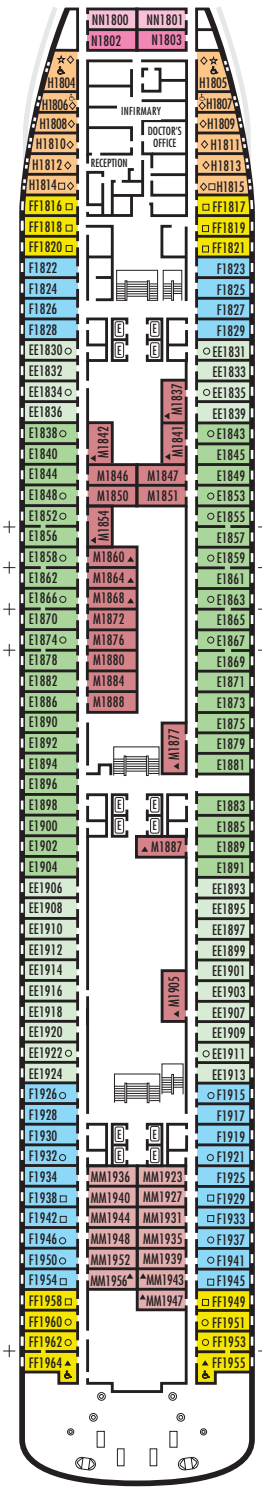

**DOLPHIN DECK**  
Staterooms 1800–1964  
90 ft. from bow to  
Staterooms 1800 & 1801.

52 ft. to stern from  
Staterooms 1955 & 1964.

**MAIN DECK**  
Staterooms 2500–2715  
103 ft. from bow to  
Staterooms 2500 & 2501.

16 ft. to stern from  
Staterooms 2702, 2706, 2711,  
2713 & 2715.

**LOWER PROMENADE DECK**  
Staterooms 3300–3431  
118 ft. from bow to  
Staterooms 3300 & 3301.

21 ft. to stern from  
Staterooms 3429, 3430 & 3431.

**PROMENADE DECK**

**UPPER PROMENADE DECK**

**STATEROOM SYMBOL LEGEND**

- \* Shower only
- Bathtub & shower
- ▲ 2 lower beds or converts to 1 queen-size (no sofa bed)
- Triple (2 lower beds, 1 sofa bed)
- Quad (2 lower beds, 1 sofa bed, 1 upper)
- △ Partial sea view
- ◇ These staterooms have portholes instead of windows

- ☆ 2 lower beds not convertible to a queen-size
- X Fully obstructed view
- + Connecting rooms
- ♿ Suite S7034 is wheelchair accessible with bathtub & shower. Staterooms AA7088, AA7087, B6228, B6225, C6104, D3396, D3391, HH3431, HH3430, D3429, G2702, L2700, K2555, K2554, G2500, FF1964, FF1955, H1807, H1806, H1805, H1804 are wheelchair accessible, shower only.