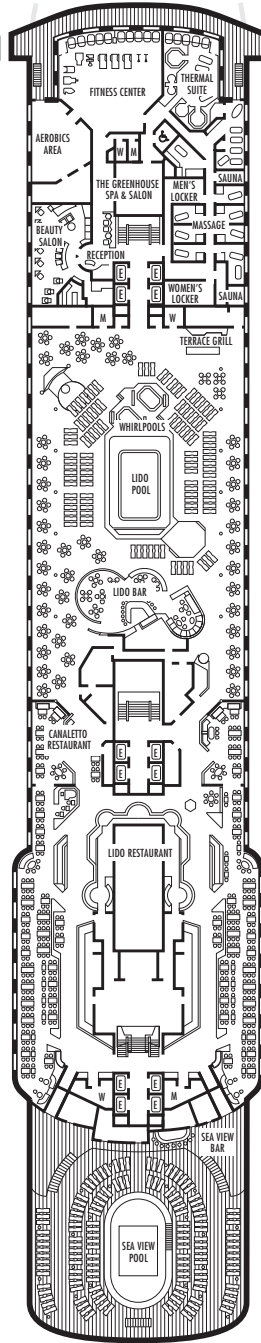

VERANDAH DECK
Staterooms 6100–6228
138 ft. from bow to
Staterooms 6100 & 6102.

NAVIGATION DECK
Staterooms 7001–7088
226 ft. from bow to
Staterooms 7001 & 7002.

LIDO DECK

SPORTS DECK

ms Volendam

DECK PLANS & STATEROOMS

The deck plans are color-coded by category of stateroom, and the category letter precedes the stateroom number in each room. All staterooms are equipped with flat-panel television, DVD player, telephone and multi-channel music.

Important Note: Not all staterooms within each category have the same furniture configuration and/or facilities. Appropriate symbols within the rooms on the deck plans describe differences from the stateroom descriptions below.

VERANDAH SUITES

PS

Penthouse Verandah Suite: Bedroom with 1 king-size bed, oversize whirlpool bath & shower, living room, dining room, dressing room, private verandah, pantry, 1 sofa bed for 2 persons, mini-bar, refrigerator, guest toilet, floor-to-ceiling windows.

S

Deluxe Verandah Suites: 2 lower beds convertible to 1 king-size bed, whirlpool bath & shower, large sitting area, dressing room, private verandah, 1 sofa bed for 2 persons, mini-bar, refrigerator, floor-to-ceiling windows.

A

Verandah Suites: 2 lower beds convertible to 1 queen-size bed, 1 sofa bed, whirlpool bath & shower, sitting area, private verandah, mini-bar, refrigerator, floor-to-ceiling windows.

AA B BB BC

Verandah Suites: 2 lower beds convertible to 1 queen-size bed, whirlpool bath & shower, sitting area, private verandah, mini-bar, refrigerator, floor-to-ceiling windows.

OCEAN-VIEW STATEROOMS

C D DA DD E EE F FF G H

Large: 2 lower beds convertible to 1 queen-size bed, bathtub & shower. All DD-category staterooms have partial sea views.

HH