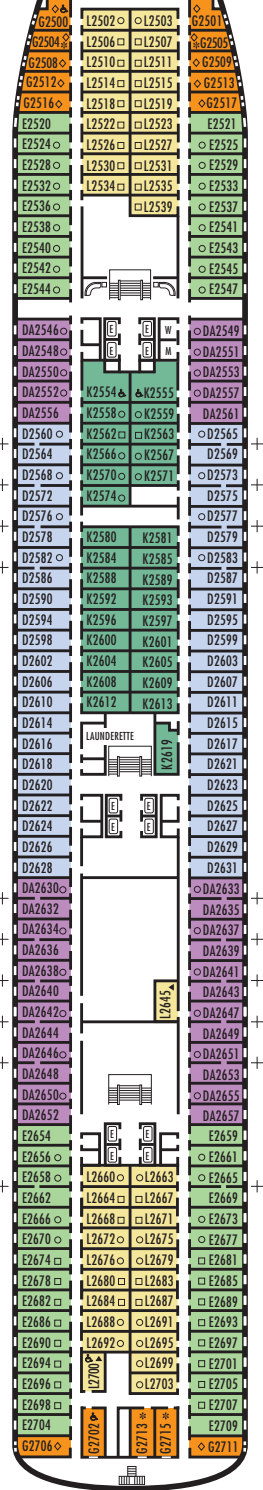

**DOLPHIN DECK**  
Staterooms 1800–1964  
90 ft. from bow to  
Staterooms 1800 & 1801.

52 ft. to stern from  
Staterooms 1955 & 1964.

**MAIN DECK**  
Staterooms 2500–2715  
103 ft. from bow to  
Staterooms 2500 & 2501.

16 ft. to stern from  
Staterooms 2702, 2706, 2711,  
2713 & 2715.

**LOWER PROMENADE DECK**  
Staterooms 3300–3431  
118 ft. from bow to  
Staterooms 3300 & 3301.

21 ft. to stern from  
Staterooms 3429, 3430 & 3431.

**PROMENADE DECK**

**UPPER PROMENADE DECK**

**STATEROOM SYMBOL LEGEND**

- \* Shower only
- Bathtub & shower
- ▲ 2 lower beds or converts to 1 queen-size (no sofa bed)
- Triple (2 lower beds, 1 sofa bed)
- Quad (2 lower beds, 1 sofa bed, 1 upper)
- △ Partial sea view
- ◇ These staterooms have portholes instead of windows

- ☆ 2 lower beds not convertible to a queen-size
- X Fully obstructed view
- + Connecting rooms
- ♿ Suite S7034 is wheelchair accessible with bathtub & shower. Staterooms AA7088, AA7087, B6228, B6225, C6104, D3396, D3391, HH3431, HH3430, D3429, G2702, L2700, K2555, K2554, G2500, FF1964, FF1955, H1807, H1806, H1805, H1804 are wheelchair accessible, shower only.