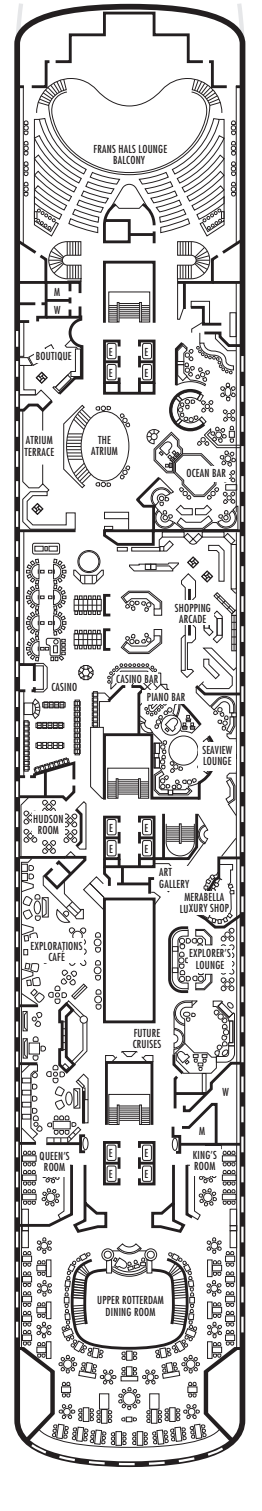

**DOLPHIN DECK**  
Staterooms 1800–1964  
90 ft. from bow to  
Staterooms 1800 & 1801.

52 ft. to stern from  
Staterooms 1955 & 1964.

**MAIN DECK**  
Staterooms 2500–2715  
103 ft. from bow to  
Staterooms 2500 & 2501.

16 ft. to stern from  
Staterooms 2702, 2706, 2711,  
2713 & 2715.

**LOWER PROMENADE DECK**  
Staterooms 3300–3431  
118 ft. from bow to  
Staterooms 3300 & 3301.

21 ft. to stern from  
Staterooms 3429, 3430 & 3431.

**PROMENADE DECK**

**UPPER PROMENADE DECK**

**STATEROOM SYMBOL LEGEND**

- \* Shower only
- Bathtub & shower
- ▲ 2 lower beds or converts to 1 queen-size (no sofa bed)
- Triple (2 lower beds, 1 sofa bed)
- Quad (2 lower beds, 1 sofa bed, 1 upper)
- △ Partial sea view
- ◇ These staterooms have portholes instead of windows

- ☆ 2 lower beds not convertible to a queen-size
- X Fully obstructed view
- + Connecting rooms
- ♿ Suite S7034 is wheelchair accessible with bathtub & shower. Staterooms AA7088, AA7087, B6228, B6225, C6104, D3396, D3391, HH3431, HH3430, D3429, G2702, L2700, K2555, K2554, G2500, FF1964, FF1955, H1807, H1806, H1805, H1804 are wheelchair accessible, shower only.