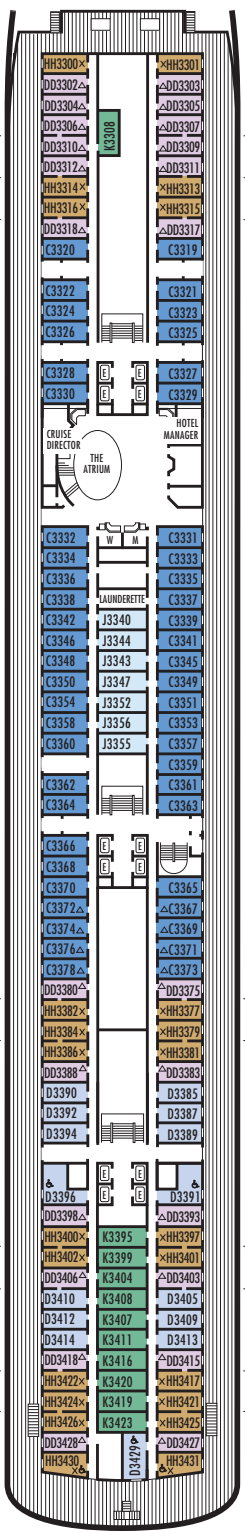

**DOLPHIN DECK**  
Staterooms 1800–1964  
90 ft. from bow to  
Staterooms 1800 & 1801.

52 ft. to stern from  
Staterooms 1955 & 1964.

**MAIN DECK**  
Staterooms 2500–2715  
103 ft. from bow to  
Staterooms 2500 & 2501.

16 ft. to stern from  
Staterooms 2702, 2706, 2711,  
2713 & 2715.

**LOWER PROMENADE DECK**  
Staterooms 3300–3431  
118 ft. from bow to  
Staterooms 3300 & 3301.

21 ft. to stern from  
Staterooms 3429, 3430 & 3431.

**PROMENADE DECK**

**UPPER PROMENADE DECK**

**STATEROOM SYMBOL LEGEND**

- \* Shower only
- Bathtub & shower
- ▲ 2 lower beds or converts to 1 queen-size (no sofa bed)
- Triple (2 lower beds, 1 sofa bed)
- Quad (2 lower beds, 1 sofa bed, 1 upper)
- △ Partial sea view
- ◇ These staterooms have portholes instead of windows

- ☆ 2 lower beds not convertible to a queen-size
- X Fully obstructed view
- + Connecting rooms
- ♿ Suite S7034 is wheelchair accessible with bathtub & shower. Staterooms AA7088, AA7087, B6228, B6225, C6104, D3396, D3391, HH3431, HH3430, D3429, G2702, L2700, K2555, K2554, G2500, FF1964, FF1955, H1807, H1806, H1805, H1804 are wheelchair accessible, shower only.