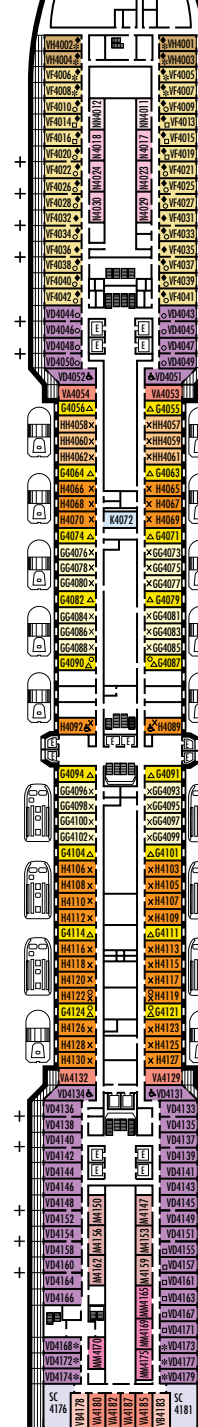

MAIN DECK
Staterooms 1001–1130
252 ft. from bow to
Staterooms 1001 & 1002.

LOWER PROMENADE DECK

PROMENADE DECK

UPPER PROMENADE DECK
Staterooms 4001–4187
103 ft. from bow to
Staterooms 4001 & 4002.

VERANDAH DECK
Staterooms 5001–5193
103 ft. from bow to
Staterooms 5001 & 5002.

UPPER VERANDAH DECK
Staterooms 6001–6181
112 ft. from bow to
Staterooms 6003 & 6004.

ROTTERDAM DECK
Staterooms 7001–7143
146 ft. from bow to
Staterooms 7001 & 7002.

NAVIGATION DECK
Staterooms 8001–8179
146 ft. from bow to
Staterooms 8001 & 8002.

H HH
Large: 2 lower beds convertible to 1 queen-size bed, bathtub & shower, floor-to-ceiling windows. All H- & HH-category staterooms have fully obstructed views.

INSIDE STATEROOMS

IA I
Large: 2 lower beds convertible to 1 queen-size bed, shower.

J K
Large or Standard: 2 lower beds convertible to 1 queen-size bed, shower.

L M MM N NN
Standard: 2 lower beds convertible to 1 queen-size bed, shower.

75 ft. to stern from Stateroom 1130.

5 ft. to stern from Staterooms 4182 & 4187.