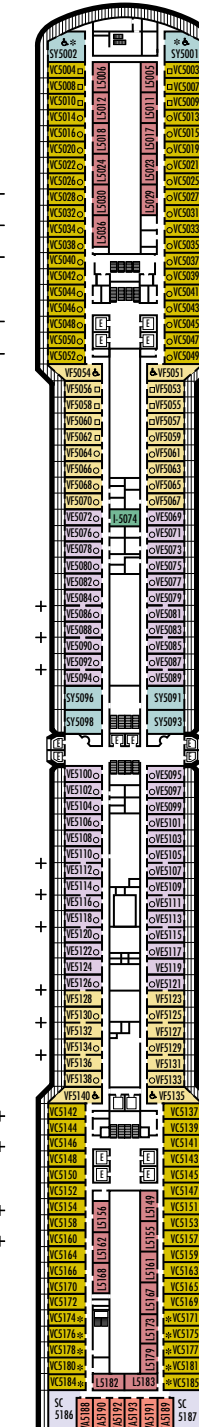

MAIN DECK
Staterooms 1001–1130
252 ft. from bow to
Staterooms 1001 & 1002.

LOWER PROMENADE DECK

PROMENADE DECK

UPPER PROMENADE DECK
Staterooms 4001–4187
103 ft. from bow to
Staterooms 4001 & 4002.

VERANDAH DECK
Staterooms 5001–5193
103 ft. from bow to
Staterooms 5001 & 5002.

UPPER VERANDAH DECK
Staterooms 6001–6181
112 ft. from bow to
Staterooms 6003 & 6004.

ROTTERDAM DECK
Staterooms 7001–7143
146 ft. from bow to
Staterooms 7001 & 7002.

NAVIGATION DECK
Staterooms 8001–8179
146 ft. from bow to
Staterooms 8001 & 8002.

H HH
Large: 2 lower beds convertible to 1 queen-size bed, bathtub & shower, floor-to-ceiling windows. All H- & HH-category staterooms have fully obstructed views.

INSIDE STATEROOMS

IA I
Large: 2 lower beds convertible to 1 queen-size bed, shower.

J K
Large or Standard: 2 lower beds convertible to 1 queen-size bed, shower.

L M MM N NN
Standard: 2 lower beds convertible to 1 queen-size bed, shower.

75 ft. to stern from Stateroom 1130.

5 ft. to stern from Staterooms 4182 & 4187.