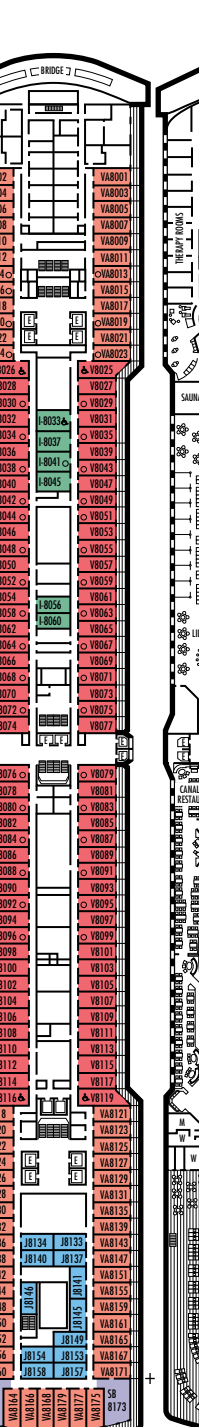

MAIN DECK
Staterooms 1001–1130
252 ft. from bow to
Staterooms 1001 & 1002.

LOWER PROMENADE DECK

PROMENADE DECK

UPPER PROMENADE DECK
Staterooms 4001–4187
103 ft. from bow to
Staterooms 4001 & 4002.

VERANDAH DECK
Staterooms 5001–5193
103 ft. from bow to
Staterooms 5001 & 5002.

Important Note: Not all staterooms within each category have the same furniture configuration and/or facilities. Appropriate symbols within the rooms on the deck plans describe differences from the stateroom descriptions below.

J K
Large or Standard: 2 lower beds convertible to 1 queen-size bed, shower.

L M MM N NN
Standard: 2 lower beds convertible to 1 queen-size bed, shower.

75 ft. to stern from Stateroom 1130.

5 ft. to stern from Staterooms 4182 & 4187.

7 ft. to stern from Staterooms 5192 & 5193.

9 ft. to stern from Staterooms 6170 & 6181.

14 ft. to stern from Staterooms 7138 & 7143.

16 ft. to stern from Staterooms 8168 & 8179.

596 ft. to stern from Staterooms 10043, 10044, 10045 & 10046.