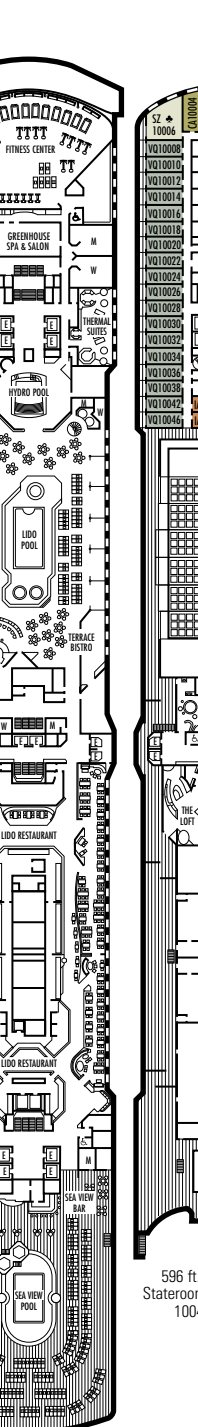

MAIN DECK
Staterooms 1001–1130
252 ft. from bow to
Staterooms 1001 & 1002.

LOWER PROMENADE DECK

PROMENADE DECK

UPPER PROMENADE DECK
Staterooms 4001–4187
103 ft. from bow to
Staterooms 4001 & 4002.

VERANDAH DECK
Staterooms 5001–5193
103 ft. from bow to
Staterooms 5001 & 5002.

UPPER VERANDAH DECK
Staterooms 6001–6181
112 ft. from bow to
Staterooms 6003 & 6004.

ROTTERDAM DECK
Staterooms 7001–7143
146 ft. from bow to
Staterooms 7001 & 7002.

NAVIGATION DECK
Staterooms 8001–8179
146 ft. from bow to
Staterooms 8001 & 8002.

Important Note: Not all staterooms within each category have the same furniture configuration and/or facilities. Appropriate symbols within the rooms on the deck plans describe differences from the stateroom descriptions below.

7 ft. to stern from Staterooms 5192 & 5193.

9 ft. to stern from Staterooms 6170 & 6181.

14 ft. to stern from Staterooms 7138 & 7143.

16 ft. to stern from Staterooms 8168 & 8179.

596 ft. to stern from Staterooms 10043, 10044, 10045 & 10046.