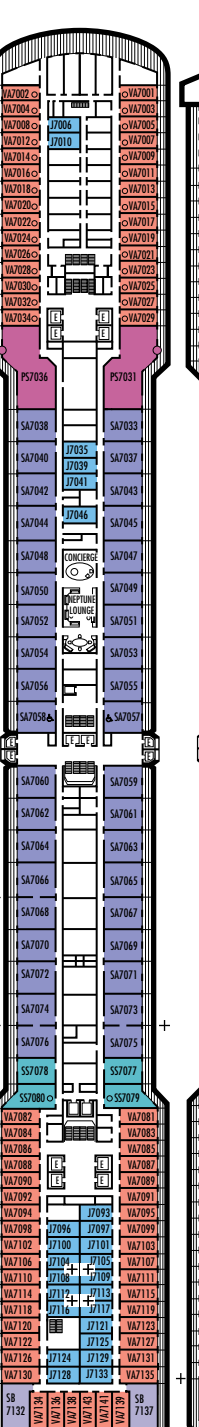

16 ft. to stern from Staterooms 8168 & 8179.