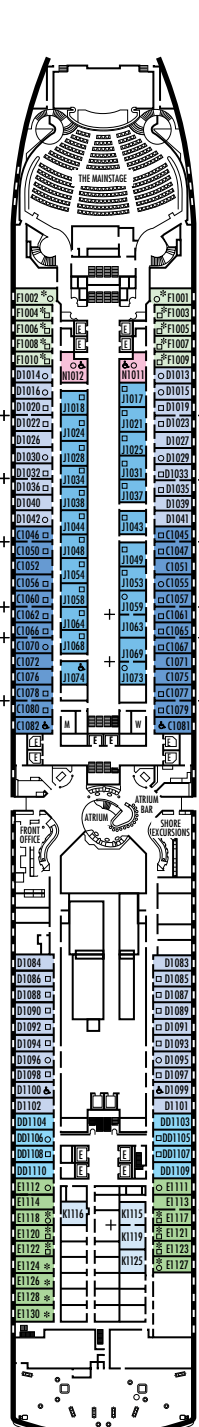

SS SY SZ

Superior Verandah Suites: 2 lower beds convertible to 1 queen-size bed, bathroom with dual sink vanity, full-size whirlpool bath & shower & additional shower stall, large sitting area, dressing room, private verandah, 1 sofa bed for 1 person, floor-to-ceiling windows.

VERANDAH STATEROOMS

VQ V VA VB VC
VD VE VT VF VH

Deluxe Verandah Outside: 2 lower beds convertible to 1 queen-size bed, bathtub & shower, sitting area, private verandah, floor-to-ceiling windows. VT-cat. staterooms have compact verandahs.

OCEAN-VIEW STATEROOMS

CA C D DD E
F

Large: 2 lower beds convertible to 1 queen-size bed, bathtub & shower.

G GG
Large: 2 lower beds convertible to 1 queen-size bed, bathtub & shower, floor-to-ceiling windows. All G-category staterooms have partial sea views. All GG-category staterooms have fully obstructed views.

H HH
Large: 2 lower beds convertible to 1 queen-size bed, bathtub & shower, floor-to-ceiling windows. All H- & HH-category staterooms have fully obstructed views.

INSIDE STATEROOMS

IA I
Large: 2 lower beds convertible to 1 queen-size bed, shower.

J K
Large or Standard: 2 lower beds convertible to 1 queen-size bed, shower.

L M MM N NN
Standard: 2 lower beds convertible to 1 queen-size bed, shower.

75 ft. to stern from Stateroom 1130.