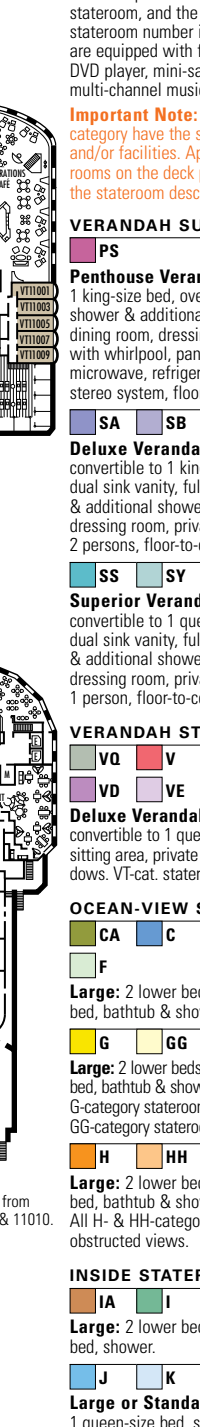

634 ft. to stern from Staterooms 11009 & 11010.