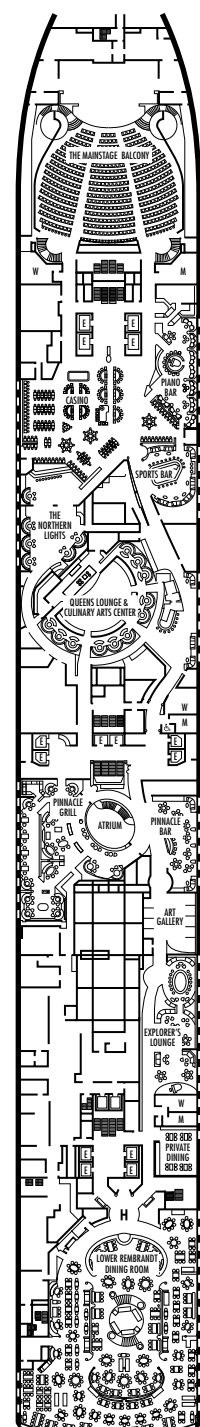

MAIN DECK
Staterooms 1001–1130
252 ft. from bow to
Staterooms 1001 & 1002.

LOWER PROMENADE DECK

PROMENADE DECK

UPPER PROMENADE DECK
Staterooms 4001–4187
103 ft. from bow to
Staterooms 4001 & 4002.

VERANDAH DECK
Staterooms 5001–5193
103 ft. from bow to
Staterooms 5001 & 5002.

Important Note: Not all staterooms within each category have the same furniture configuration and/or facilities. Appropriate symbols within the rooms on the deck plans describe differences from the stateroom descriptions below.

H HH
Large: 2 lower beds convertible to 1 queen-size bed, bathtub & shower, floor-to-ceiling windows. All H- & HH-category staterooms have fully obstructed views.

INSIDE STATEROOMS

IA I
Large: 2 lower beds convertible to 1 queen-size bed, shower.

J K
Large or Standard: 2 lower beds convertible to 1 queen-size bed, shower.

L M MM N NN
Standard: 2 lower beds convertible to 1 queen-size bed, shower.

75 ft. to stern from Stateroom 1130.

5 ft. to stern from Staterooms 4182 & 4187.