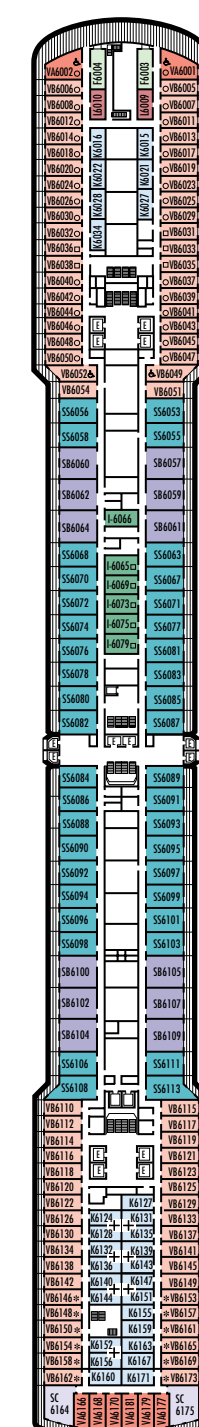

9 ft. to stern from Staterooms 6170 & 6181.