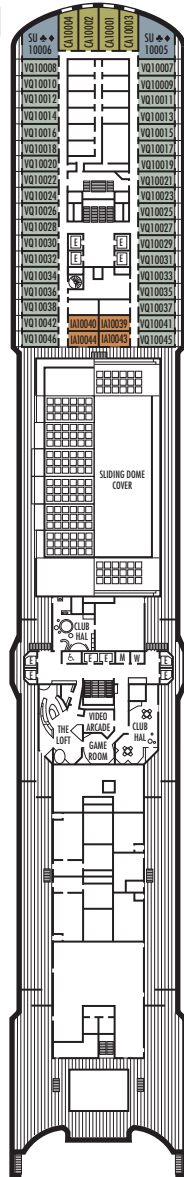

596 ft. to stern from Staterooms 10043, 10044, 10045 & 10046.

SS SU SY SZ

Superior Verandah Suites: 2 lower beds convertible to 1 queen-size bed, bathroom with dual-sink vanity, full-size whirlpool bath & shower & additional shower stall, large sitting area, private verandah, 1 sofa bed for 1 person, floor-to-ceiling windows.

VERANDAH STATEROOMS

VQ V VA VB VC
VD VE VT VF VH

Deluxe Verandah Outside: 2 lower beds convertible to 1 queen-size bed, bathroom & shower, sitting area, private verandah, floor-to-ceiling windows. VT staterooms have viewing balconies.

OCEAN-VIEW STATEROOMS

CA C D DD E
F

Large: 2 lower beds convertible to 1 queen-size bed, bathtub & shower.

G GG

Large: 2 lower beds convertible to 1 queen-size bed, bathtub & shower, floor-to-ceiling windows. G-category staterooms have partial sea views. GG-category staterooms have fully obstructed views.

H HH

Large: 2 lower beds convertible to 1 queen-size bed, bathtub & shower, floor-to-ceiling windows. H- & HH-category staterooms have fully obstructed views.

INSIDE STATEROOMS

IA J K

Large: 2 lower beds convertible to 1 queen-size bed, shower.

L M MM N

Standard: 2 lower beds convertible to 1 queen-size bed, shower.

▼ **Spa Suites and Staterooms.** Opt for the serenity of a new Spa Suite or Stateroom, featuring modern spa amenities and exclusive spa treatments from the nearby Greenhouse Spa & Salon.