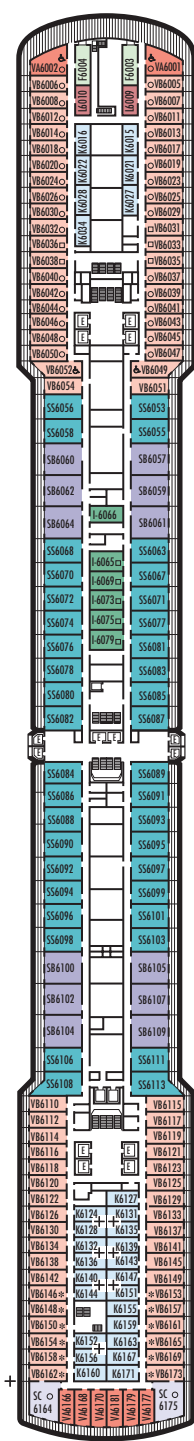

**MAIN DECK**  
Staterooms 1001–1130  
252 ft. from bow to  
Staterooms 1001 & 1002.

**LOWER PROMENADE DECK**

**PROMENADE DECK**

**UPPER PROMENADE DECK**  
Staterooms 4001–4187  
103 ft. from bow to  
Staterooms 4001 & 4002.

**VERANDAH DECK**  
Staterooms 5001–5193  
103 ft. from bow to  
Staterooms 5001 & 5002.

**UPPER VERANDAH DECK**  
Staterooms 6001–6181  
112 ft. from bow to  
Staterooms 6003 & 6004.

**STATEROOM SYMBOL LEGEND**

- Triple (2 lower beds, 1 sofa bed)
- Quad (2 lower beds, 1 sofa bed, 1 upper)
- △ Partial sea view
- × Fully obstructed view
- + Connecting rooms
- \* Shower only
- ♣ Double (no sofa bed), single sink vanity, bathtub only
- ◆ Single sink vanity
- ◆ Staterooms have solid steel verandah railings instead of clear-view Plexiglas® railings
- ♿ Staterooms N1011, N1012, C1081, C1082, D1099, D1100, J1074, VD4051, VD4052, H4089, H4092, VD4131, VD4134, SY5001, SY5002, VF5051, VF5054, VF5135, VF5140, VA6001, VA6002, VB6049, VB6052, SA7057, SA7058, V8025, V8026, I-8033, V8116, V8119 are wheelchair accessible, shower only.

**SHIP SPECIFICATIONS & FACILITIES**

- 2,104 Guests
- 86,273 Gross Tons
- 936 Feet Long
- Automatic Stabilizers
- 11 Guest Decks
- 14 Guest Elevators
- 4 Outside Elevators
- 4 Restaurants
- Two Show Lounges
- Outdoor Swimming Pools (one with sliding glass roof)
- Spa & Salon
- Fitness Center
- Suite Lounge
- Duty-free Shops
- Internet Center
- Library
- Casino
- Basketball Court
- Volleyball Court