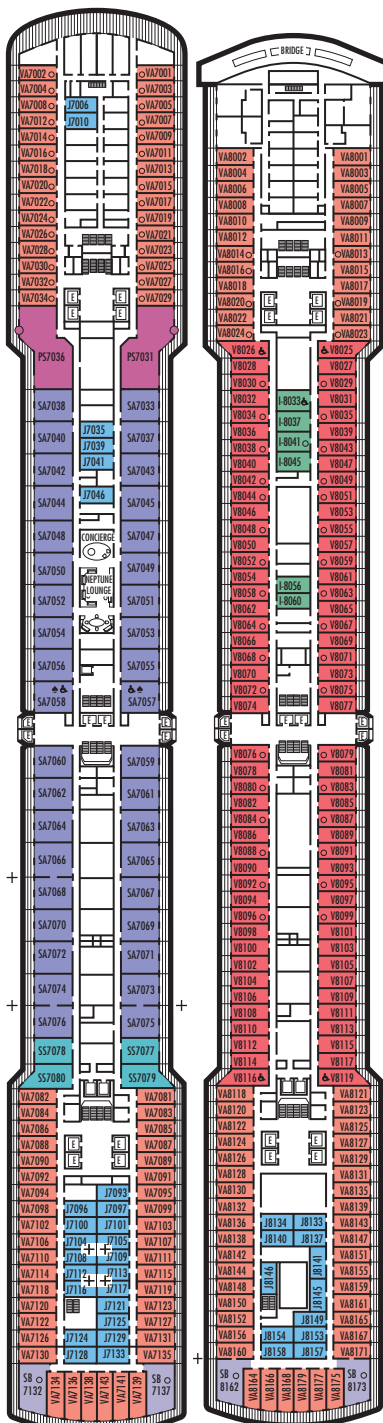

**MAIN DECK**  
Staterooms 1001–1130  
252 ft. from bow to  
Staterooms 1001 & 1002.

**LOWER PROMENADE DECK**

**PROMENADE DECK**

**UPPER PROMENADE DECK**  
Staterooms 4001–4187  
103 ft. from bow to  
Staterooms 4001 & 4002.

- Triple (2 lower beds, 1 sofa bed)
- Quad (2 lower beds, 1 sofa bed, 1 upper)
- △ Partial sea view
- × Fully obstructed view
- + Connecting rooms
- \* Shower only
- ♣ Double (no sofa bed), single sink vanity, bathtub only
- ◆ Single sink vanity
- ◆ Staterooms have solid steel verandah railings instead of clear-view Plexiglas® railings
- ♿ Staterooms N1011, N1012, C1081, C1082, D1099, D1100, J1074, VD4051, VD4052, H4089, H4092, VD4131, VD4134, SY5001, SY5002, VF5051, VF5054, VF5135, VF5140, VA6001, VA6002, VB6049, VB6052, SA7057, SA7058, V8025, V8026, I-8033, V8116, V8119 are wheelchair accessible, shower only.

### INSIDE STATEROOMS

**IA J K**

**Large:** 2 lower beds convertible to 1 queen-size bed, shower.

**L M MM N**

**Standard:** 2 lower beds convertible to 1 queen-size bed, shower.

▼ **Spa Suites and Staterooms.** Opt for the serenity of a new Spa Suite or Stateroom, featuring modern spa amenities and exclusive spa treatments from the nearby Greenhouse Spa & Salon.

14 ft. to stern from Staterooms 7138 & 7143.

16 ft. to stern from Staterooms 8168 & 8179.

596 ft. to stern from Staterooms 10043, 10044, 10045 & 10046.

634 ft. to stern from Staterooms 11009 & 11010.