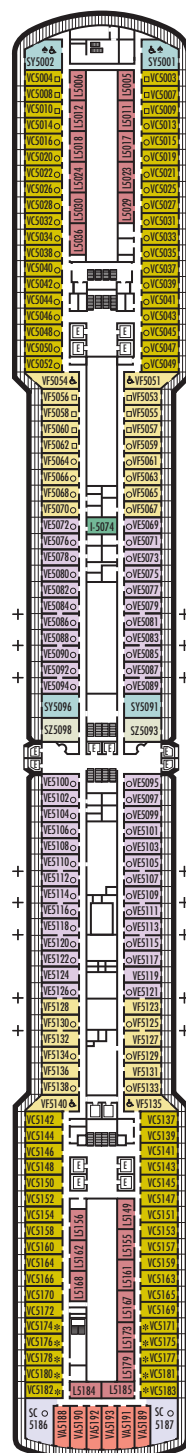

**MAIN DECK**  
Staterooms 1001–1130  
252 ft. from bow to  
Staterooms 1001 & 1002.

**LOWER PROMENADE DECK**

**PROMENADE DECK**

**UPPER PROMENADE DECK**  
Staterooms 4001–4187  
103 ft. from bow to  
Staterooms 4001 & 4002.

**VERANDAH DECK**  
Staterooms 5001–5193  
103 ft. from bow to  
Staterooms 5001 & 5002.

**UPPER VERANDAH DECK**  
Staterooms 6001–6181  
112 ft. from bow to  
Staterooms 6003 & 6004.

**STATEROOM SYMBOL LEGEND**

- Triple (2 lower beds, 1 sofa bed)
- Quad (2 lower beds, 1 sofa bed, 1 upper)
- △ Partial sea view
- × Fully obstructed view
- + Connecting rooms
- \* Shower only
- ♣ Double (no sofa bed), single sink vanity, bathtub only
- ◆ Single sink vanity
- ◆ Staterooms have solid steel verandah railings instead of clear-view Plexiglas® railings
- ♿ Staterooms N1011, N1012, C1081, C1082, D1099, D1100, J1074, VD4051, VD4052, H4089, H4092, VD4131, VD4134, SY5001, SY5002, VF5051, VF5054, VF5135, VF5140, VA6001, VA6002, VB6049, VB6052, SA7057, SA7058, V8025, V8026, I-8033, V8116, V8119 are wheelchair accessible, shower only.

**SHIP SPECIFICATIONS & FACILITIES**

- 2,104 Guests
- 86,273 Gross Tons
- 936 Feet Long
- Automatic Stabilizers
- 11 Guest Decks
- 14 Guest Elevators
- 4 Outside Elevators
- 4 Restaurants
- Two Show Lounges
- Outdoor Swimming Pools (one with sliding glass roof)
- Spa & Salon
- Fitness Center
- Suite Lounge
- Duty-free Shops
- Internet Center
- Library
- Casino
- Basketball Court
- Volleyball Court