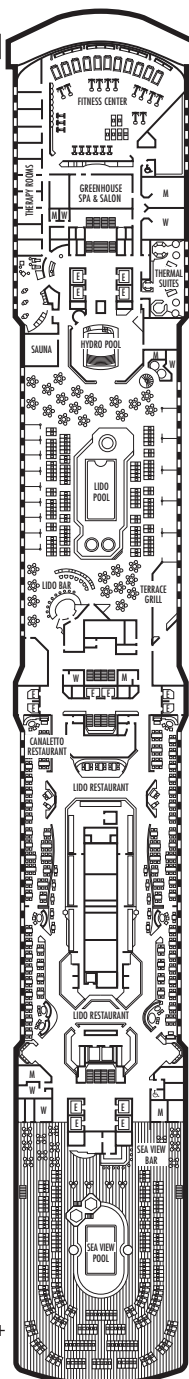

SS SU SY SZ

Superior Verandah Suites: 2 lower beds convertible to 1 queen-size bed, bathroom with dual-sink vanity, full-size whirlpool bath & shower & additional shower stall, large sitting area, private verandah, 1 sofa bed for 1 person, floor-to-ceiling windows.

VERANDAH STATEROOMS

VQ V VA VB VC
VD VE VT VF VH

Deluxe Verandah Outside: 2 lower beds convertible to 1 queen-size bed, bathroom & shower, sitting area, private verandah, floor-to-ceiling windows. VT staterooms have viewing balconies.

OCEAN-VIEW STATEROOMS

CA C D DD E
F

Large: 2 lower beds convertible to 1 queen-size bed, bathtub & shower.

G GG

Large: 2 lower beds convertible to 1 queen-size bed, bathtub & shower, floor-to-ceiling windows. G-category staterooms have partial sea views. GG-category staterooms have fully obstructed views.

H HH

Large: 2 lower beds convertible to 1 queen-size bed, bathtub & shower, floor-to-ceiling windows. H- & HH-category staterooms have fully obstructed views.

INSIDE STATEROOMS

IA J K

Large: 2 lower beds convertible to 1 queen-size bed, shower.

L M MM N

Standard: 2 lower beds convertible to 1 queen-size bed, shower.

▼ **Spa Suites and Staterooms.** Opt for the serenity of a new Spa Suite or Stateroom, featuring modern spa amenities and exclusive spa treatments from the nearby Greenhouse Spa & Salon.

14 ft. to stern from Staterooms 7138 & 7143.