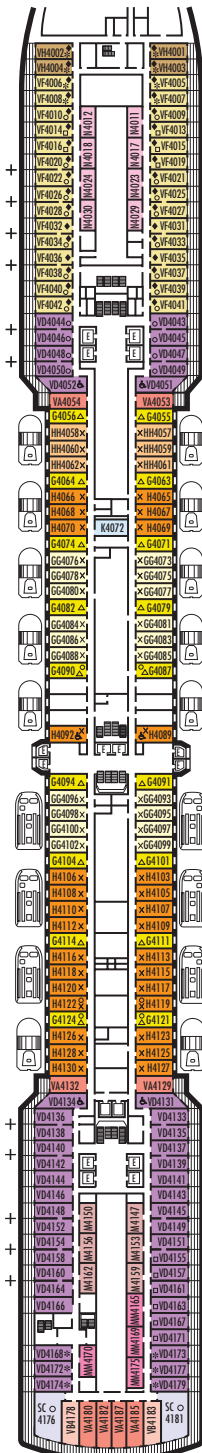

**MAIN DECK**  
Staterooms 1001–1130  
252 ft. from bow to  
Staterooms 1001 & 1002.

**LOWER PROMENADE DECK**

**PROMENADE DECK**

**UPPER PROMENADE DECK**  
Staterooms 4001–4187  
103 ft. from bow to  
Staterooms 4001 & 4002.

**VERANDAH DECK**  
Staterooms 5001–5193  
103 ft. from bow to  
Staterooms 5001 & 5002.

**UPPER VERANDAH DECK**  
Staterooms 6001–6181  
112 ft. from bow to  
Staterooms 6003 & 6004.

**STATEROOM SYMBOL LEGEND**

- Triple (2 lower beds, 1 sofa bed)
- Quad (2 lower beds, 1 sofa bed, 1 upper)
- △ Partial sea view
- × Fully obstructed view
- + Connecting rooms
- \* Shower only
- ♣ Double (no sofa bed), single sink vanity, bathtub only
- ◆ Single sink vanity
- ◆ Staterooms have solid steel verandah railings instead of clear-view Plexiglas® railings
- ♿ Staterooms N1011, N1012, C1081, C1082, D1099, D1100, J1074, VD4051, VD4052, H4089, H4092, VD4131, VD4134, SY5001, SY5002, VF5051, VF5054, VF5135, VF5140, VA6001, VA6002, VB6049, VB6052, SA7057, SA7058, V8025, V8026, I-8033, V8116, V8119 are wheelchair accessible, shower only.

**SHIP SPECIFICATIONS & FACILITIES**

- 2,104 Guests
- 86,273 Gross Tons
- 936 Feet Long
- Automatic Stabilizers
- 11 Guest Decks
- 14 Guest Elevators
- 4 Outside Elevators
- 4 Restaurants
- Two Show Lounges
- Outdoor Swimming Pools (one with sliding glass roof)
- Spa & Salon
- Fitness Center
- Suite Lounge
- Duty-free Shops
- Internet Center
- Library
- Casino
- Basketball Court
- Volleyball Court