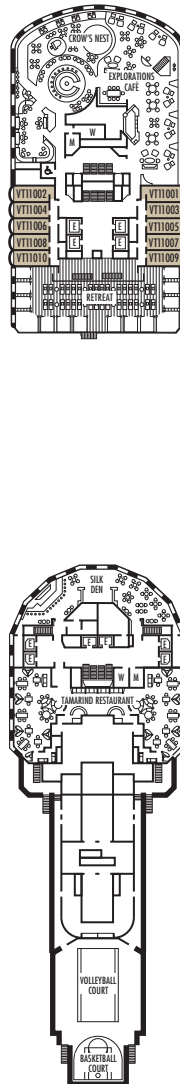

634 ft. to stern from Staterooms 11009 & 11010.

SS SU SY SZ

Superior Verandah Suites: 2 lower beds convertible to 1 queen-size bed, bathroom with dual-sink vanity, full-size whirlpool bath & shower & additional shower stall, large sitting area, private verandah, 1 sofa bed for 1 person, floor-to-ceiling windows.

VERANDAH STATEROOMS

VQ V VA VB VC
VD VE VT VF VH

Deluxe Verandah Outside: 2 lower beds convertible to 1 queen-size bed, bathroom & shower, sitting area, private verandah, floor-to-ceiling windows. VT staterooms have viewing balconies.

OCEAN-VIEW STATEROOMS

CA C D DD E
F

Large: 2 lower beds convertible to 1 queen-size bed, bathtub & shower.

G GG

Large: 2 lower beds convertible to 1 queen-size bed, bathtub & shower, floor-to-ceiling windows. G-category staterooms have partial sea views. GG-category staterooms have fully obstructed views.

H HH

Large: 2 lower beds convertible to 1 queen-size bed, bathtub & shower, floor-to-ceiling windows. H- & HH-category staterooms have fully obstructed views.

INSIDE STATEROOMS

IA J K

Large: 2 lower beds convertible to 1 queen-size bed, shower.

L M MM N

Standard: 2 lower beds convertible to 1 queen-size bed, shower.

▼ **Spa Suites and Staterooms.** Opt for the serenity of a new Spa Suite or Stateroom, featuring modern spa amenities and exclusive spa treatments from the nearby Greenhouse Spa & Salon.