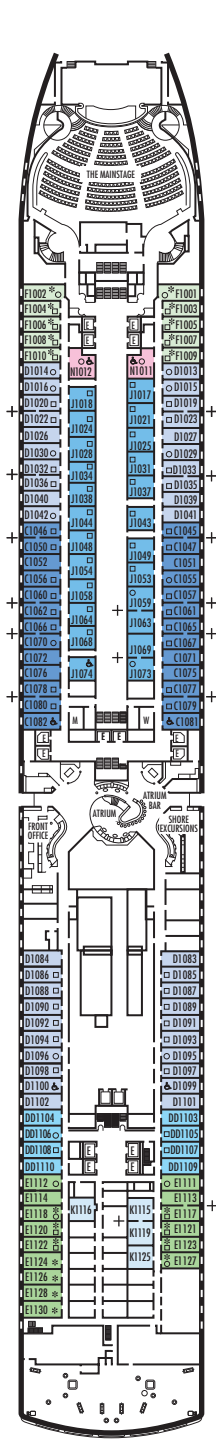

**MAIN DECK**  
Staterooms 1001–1130  
252 ft. from bow to  
Staterooms 1001 & 1002.

**LOWER PROMENADE DECK**

**PROMENADE DECK**

**UPPER PROMENADE DECK**  
Staterooms 4001–4187  
103 ft. from bow to  
Staterooms 4001 & 4002.

**VERANDAH DECK**  
Staterooms 5001–5193  
103 ft. from bow to  
Staterooms 5001 & 5002.

**UPPER VERANDAH DECK**  
Staterooms 6001–6181  
112 ft. from bow to  
Staterooms 6003 & 6004.

**STATEROOM SYMBOL LEGEND**

- Triple (2 lower beds, 1 sofa bed)
- Quad (2 lower beds, 1 sofa bed, 1 upper)
- △ Partial sea view
- × Fully obstructed view
- + Connecting rooms
- \* Shower only
- ♣ Double (no sofa bed), single sink vanity, bathtub only
- ◆ Single sink vanity
- ◆ Staterooms have solid steel verandah railings instead of clear-view Plexiglas® railings
- ♿ Staterooms N1011, N1012, C1081, C1082, D1099, D1100, J1074, VD4051, VD4052, H4089, H4092, VD4131, VD4134, SY5001, SY5002, VF5051, VF5054, VF5135, VF5140, VA6001, VA6002, VB6049, VB6052, SA7057, SA7058, V8025, V8026, I-8033, V8116, V8119 are wheelchair accessible, shower only.

**SHIP SPECIFICATIONS & FACILITIES**

- 2,104 Guests
- 86,273 Gross Tons
- 936 Feet Long
- Automatic Stabilizers
- 11 Guest Decks
- 14 Guest Elevators
- 4 Outside Elevators
- 4 Restaurants
- Two Show Lounges
- Outdoor Swimming Pools (one with sliding glass roof)
- Spa & Salon
- Fitness Center
- Suite Lounge
- Duty-free Shops
- Internet Center
- Library
- Casino
- Basketball Court
- Volleyball Court