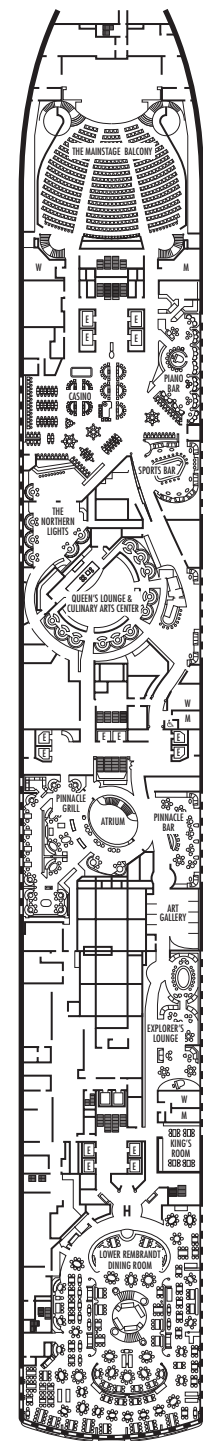

**MAIN DECK**  
Staterooms 1001–1130  
252 ft. from bow to  
Staterooms 1001 & 1002.

**LOWER PROMENADE DECK**

**PROMENADE DECK**

**UPPER PROMENADE DECK**  
Staterooms 4001–4187  
103 ft. from bow to  
Staterooms 4001 & 4002.

**VERANDAH DECK**  
Staterooms 5001–5193  
103 ft. from bow to  
Staterooms 5001 & 5002.

**UPPER VERANDAH DECK**  
Staterooms 6001–6181  
112 ft. from bow to  
Staterooms 6003 & 6004.

**STATEROOM SYMBOL LEGEND**

- Triple (2 lower beds, 1 sofa bed)
- Quad (2 lower beds, 1 sofa bed, 1 upper)
- △ Partial sea view
- × Fully obstructed view
- + Connecting rooms
- \* Shower only
- ♣ Double (no sofa bed), single sink vanity, bathtub only
- ◆ Single sink vanity
- ◆ Staterooms have solid steel verandah railings instead of clear-view Plexiglas® railings
- ♿ Staterooms N1011, N1012, C1081, C1082, D1099, D1100, J1074, VD4051, VD4052, H4089, H4092, VD4131, VD4134, SY5001, SY5002, VF5051, VF5054, VF5135, VF5140, VA6001, VA6002, VB6049, VB6052, SA7057, SA7058, V8025, V8026, I-8033, V8116, V8119 are wheelchair accessible, shower only.