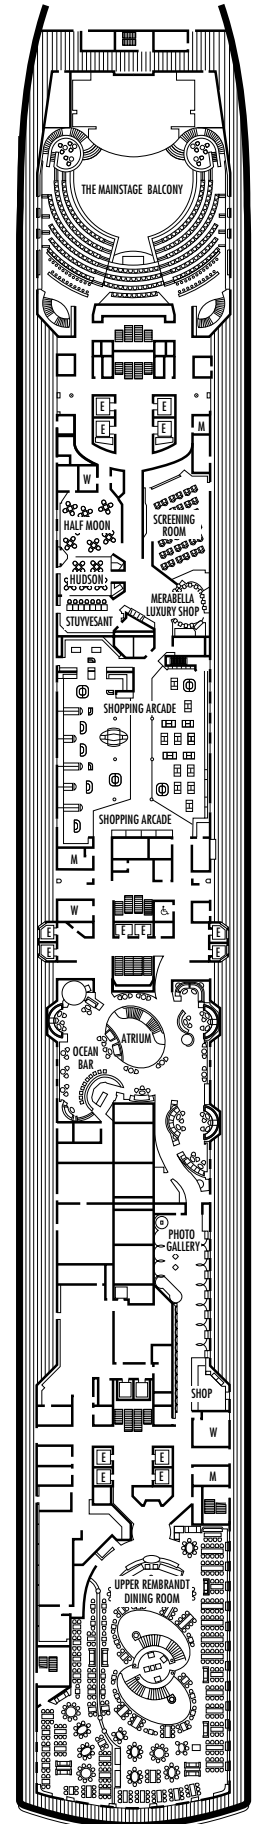

ms Eurodam

DECK PLANS & STATEROOMS

The deck plans are color-coded by category of stateroom, and the category letter precedes the stateroom number in each room. All staterooms are equipped with flat-panel television, mini-bar, DVD player, mini-safe, data port, telephone and multi-channel music.

Important Note: Not all staterooms within each category have the same furniture configuration and/or facilities. Appropriate symbols within the rooms on the deck plans describe differences from the stateroom descriptions below.

All information is subject to change.

STATEROOM SYMBOL LEGEND

- Shower only
- ♣ Double (no sofa bed), single sink vanity, bathtub only
- Triple (2 lower beds, 1 sofa bed)
- Quad (2 lower beds, 1 sofa bed, 1 upper)
- △ Partial sea view
- × Fully obstructed view
- + Connecting rooms
- Staterooms have solid steel verandah railings instead of clear-view Plexiglas® railings
- ♿ Staterooms N1011, N1012, C1081, C1082, VD4051, VD4052, H4089, H4092, VD4131, VD4134, SY5001, SY5002, VF5051, VF5054, VF5135, VF5140, VA6001, VA6002, VB6049, VB6052, SA7057, SA7058, V8025, V8026, I-8033, V8116, V8119 are wheelchair accessible, shower only.