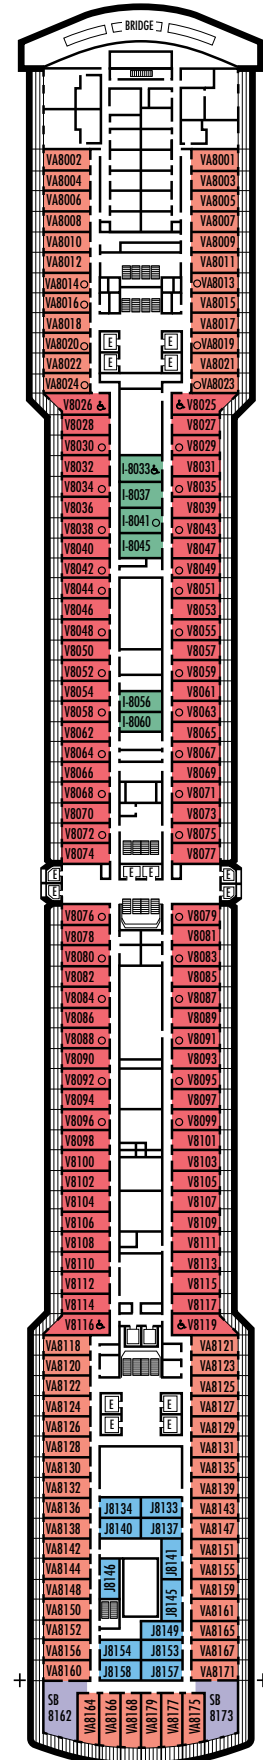

All information is subject to change.

STATEROOM SYMBOL LEGEND

- Shower only
- ♣ Double (no sofa bed), single sink vanity, bathtub only
- Triple (2 lower beds, 1 sofa bed)
- Quad (2 lower beds, 1 sofa bed, 1 upper)
- △ Partial sea view
- X Fully obstructed view
- + Connecting rooms
- Staterooms have solid steel verandah railings instead of clear-view Plexiglas® railings
- ♿ Staterooms N1011, N1012, C1081, C1082, VD4051, VD4052, H4089, H4092, VD4131, VD4134, SY5001, SY5002, VF5051, VF5054, VF5135, VF5140, VA6001, VA6002, VB6049, VB6052, SA7057, SA7058, V8025, V8026, I-8033, V8116, V8119 are wheelchair accessible, shower only.

VERANDAH SUITES

SB

Deluxe Verandah Suites: 2 lower beds convertible to 1 king-size bed, bathroom with dual sink vanity, full-size whirlpool bath & shower & additional shower stall, large sitting area, dressing room, private verandah, 1 sofa bed for 2 persons, floor-to-ceiling windows.

VERANDAH STATEROOMS

V VA

Deluxe Verandah Outside: 2 lower beds convertible to 1 queen-size bed, bathtub & shower, sitting area, private verandah, floor-to-ceiling windows.

INSIDE STATEROOMS

I

Large: 2 lower beds convertible to 1 queen-size bed, shower.

J

Large or Standard: 2 lower beds convertible to 1 queen-size bed, shower.