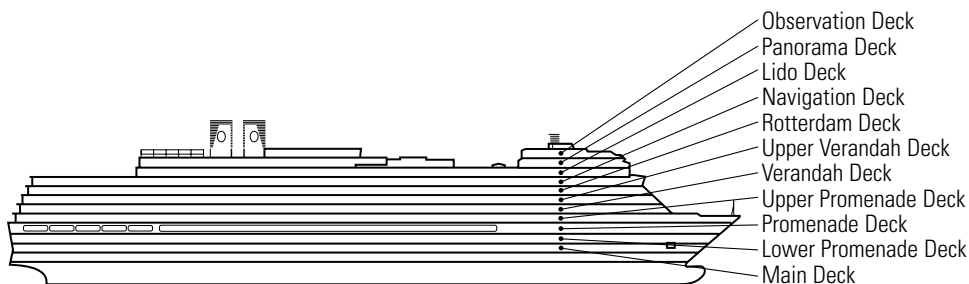

ms Eurodam

DECK PLANS & STATEROOMS

The deck plans are color-coded by category of stateroom, and the category letter precedes the stateroom number in each room. All staterooms are equipped with flat-panel television, mini-bar, DVD player, mini-safe, data port, telephone and multi-channel music.

Important Note: Not all staterooms within each category have the same furniture configuration and/or facilities. Appropriate symbols within the rooms on the deck plans describe differences from the stateroom descriptions below.

All information is subject to change.

STATEROOM SYMBOL LEGEND

- Shower only
- ♣ Double (no sofa bed), single sink vanity, bathtub only
- Triple (2 lower beds, 1 sofa bed)
- Quad (2 lower beds, 1 sofa bed, 1 upper)
- △ Partial sea view
- × Fully obstructed view
- + Connecting rooms
- Staterooms have solid steel verandah railings instead of clear-view Plexiglas® railings
- ♿ Staterooms N1011, N1012, C1081, C1082, VD4051, VD4052, H4089, H4092, VD4131, VD4134, SY5001, SY5002, VF5051, VF5054, VF5135, VF5140, VA6001, VA6002, VB6049, VB6052, SA7057, SA7058, V8025, V8026, I-8033, V8116, V8119 are wheelchair accessible, shower only.