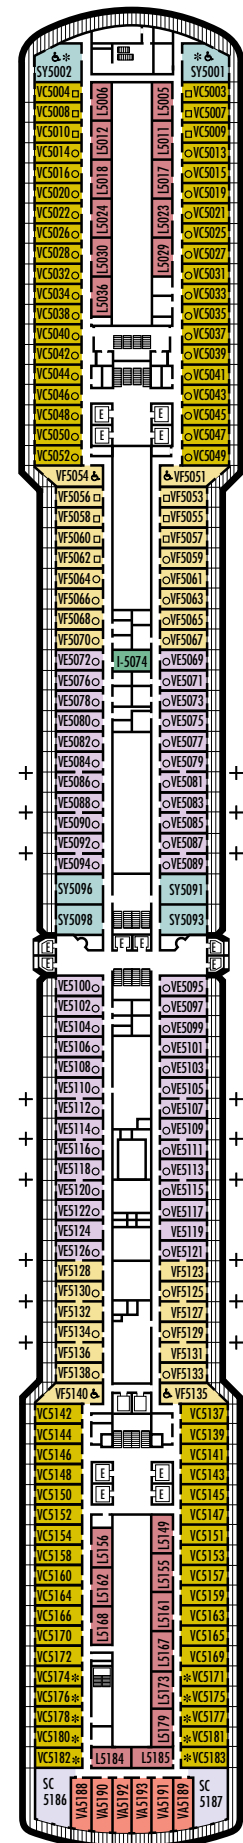

VERANDAH SUITES

SC

Deluxe Verandah Suites: 2 lower beds convertible to 1 king-size bed, bathroom with dual sink vanity, full-size whirlpool bath & shower & additional shower stall, large sitting area, dressing room, private verandah, 1 sofa bed for 2 persons, floor-to-ceiling windows.

SY

Superior Verandah Suites: 2 lower beds convertible to 1 queen-size bed, bathroom with dual sink vanity, full-size whirlpool bath & shower & additional shower stall, large sitting area, dressing room, private verandah, 1 sofa bed for 1 person, floor-to-ceiling windows.

VERANDAH STATEROOMS

VA VC VE VF

Deluxe Verandah Outside: 2 lower beds convertible to 1 queen-size bed, bathtub & shower, sitting area, private verandah, floor-to-ceiling windows.

INSIDE STATEROOMS

I

Large: 2 lower beds convertible to 1 queen-size bed, shower.

L

Standard: 2 lower beds convertible to 1 queen-size bed, shower.

VERANDAH DECK

Staterooms 5001–5193