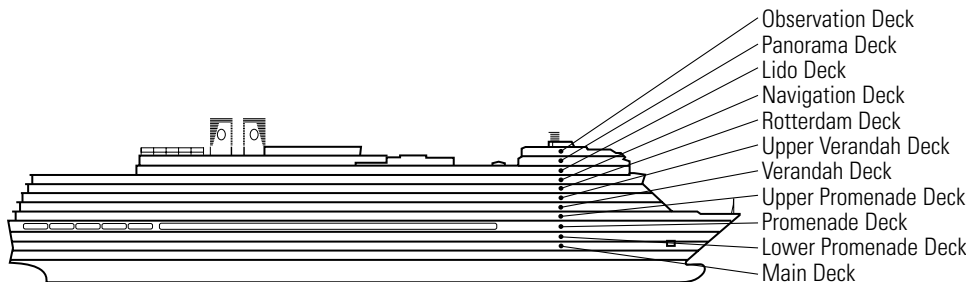

### INSIDE STATEROOMS

**I**

**Large:** 2 lower beds convertible to 1 queen-size bed, shower.

**K**

**Large or Standard:** 2 lower beds convertible to 1 queen-size bed, shower.

**L**

**Standard:** 2 lower beds convertible to 1 queen-size bed, shower.