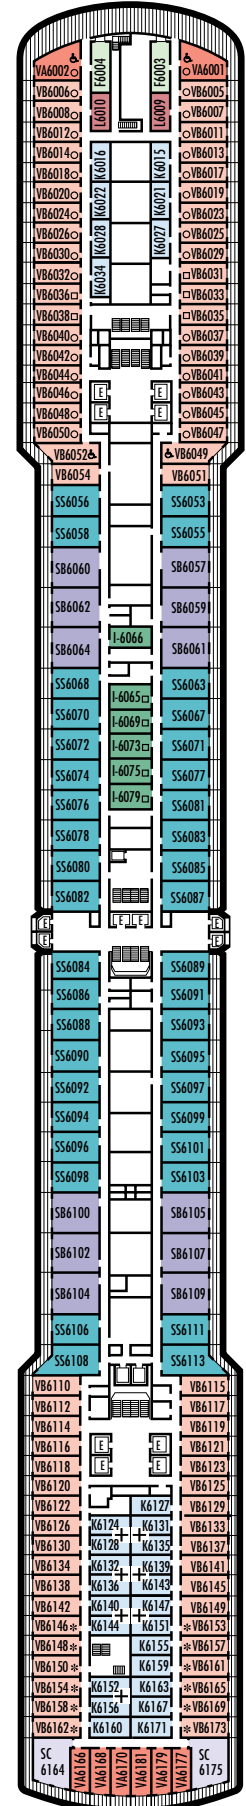

VERANDAH SUITES

SB SC

Deluxe Verandah Suites: 2 lower beds convertible to 1 king-size bed, bathroom with dual sink vanity, full-size whirlpool bath & shower & additional shower stall, large sitting area, dressing room, private verandah, 1 sofa bed for 2 persons, floor-to-ceiling windows.

SS

Superior Verandah Suites: 2 lower beds convertible to 1 queen-size bed, bathroom with dual sink vanity, full-size whirlpool bath & shower & additional shower stall, large sitting area, dressing room, private verandah, 1 sofa bed for 1 person, floor-to-ceiling windows.

VERANDAH STATEROOMS

VA VB

Deluxe Verandah Outside: 2 lower beds convertible to 1 queen-size bed, bathtub & shower, sitting area, private verandah, floor-to-ceiling windows.

OCEAN-VIEW STATEROOMS

F

Large: 2 lower beds convertible to 1 queen-size bed, bathtub & shower.

INSIDE STATEROOMS

I

Large: 2 lower beds convertible to 1 queen-size bed, shower.

K

Large or Standard: 2 lower beds convertible to 1 queen-size bed, shower.

L

Standard: 2 lower beds convertible to 1 queen-size bed, shower.