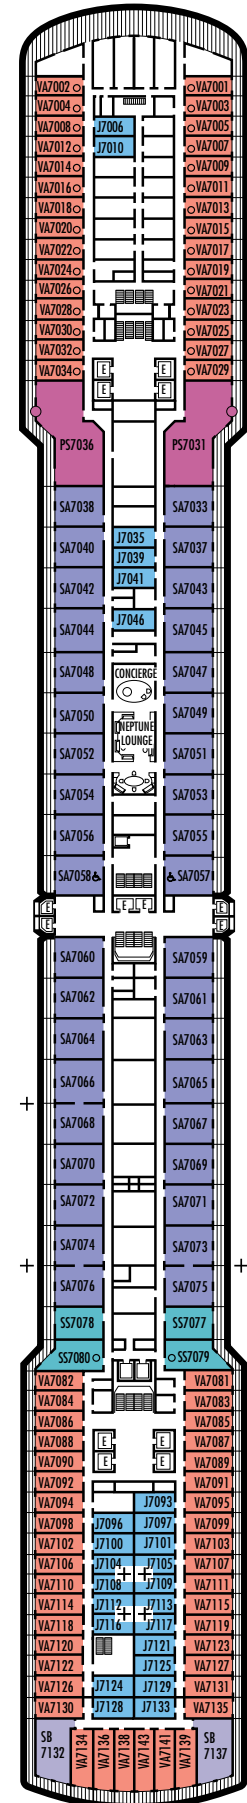

VERANDAH SUITES

PS

Penthouse Verandah Suites: Bedroom with 1 king-size bed, oversize whirlpool bath & shower & additional shower stall, living room, dining room, dressing room, private verandah with whirlpool, pantry, 1 sofa bed for 2 persons, microwave, refrigerator, guest toilet, private stereo system, floor-to-ceiling windows.

SA

Deluxe Verandah Suites: 2 lower beds convertible to 1 king-size bed, bathroom with dual sink vanity, full-size whirlpool bath & shower & additional shower stall, large sitting area, dressing room, private verandah, 1 sofa bed for 2 persons, floor-to-ceiling windows.

SS

Superior Verandah Suites: 2 lower beds convertible to 1 queen-size bed, bathroom with dual sink vanity, full-size whirlpool bath & shower & additional shower stall, large sitting area, dressing room, private verandah, 1 sofa bed for 1 person, floor-to-ceiling windows.

VERANDAH STATEROOMS

VA

Deluxe Verandah Outside: 2 lower beds convertible to 1 queen-size bed, bathtub & shower, sitting area, private verandah, floor-to-ceiling windows.

INSIDE STATEROOMS

J

Large or Standard: 2 lower beds convertible to 1 queen-size bed, shower.