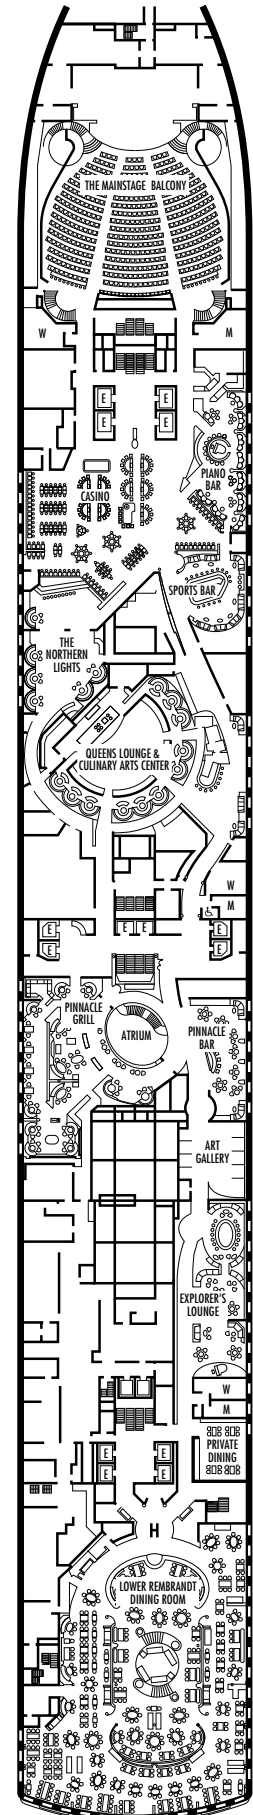

ms Eurodam

DECK PLANS & STATEROOMS

The deck plans are color-coded by category of stateroom, and the category letter precedes the stateroom number in each room. All staterooms are equipped with flat-panel television, mini-bar, DVD player, mini-safe, data port, telephone and multi-channel music.

Important Note: Not all staterooms within each category have the same furniture configuration and/or facilities. Appropriate symbols within the rooms on the deck plans describe differences from the stateroom descriptions below.

All information is subject to change.

STATEROOM SYMBOL LEGEND

- Shower only
- ♣ Double (no sofa bed), single sink vanity, bathtub only
- Triple (2 lower beds, 1 sofa bed)
- Quad (2 lower beds, 1 sofa bed, 1 upper)
- △ Partial sea view
- × Fully obstructed view
- + Connecting rooms
- Staterooms have solid steel verandah railings instead of clear-view Plexiglas® railings
- ♿ Staterooms N1011, N1012, C1081, C1082, VD4051, VD4052, H4089, H4092, VD4131, VD4134, SY5001, SY5002, VF5051, VF5054, VF5135, VF5140, VA6001, VA6002, VB6049, VB6052, SA7057, SA7058, V8025, V8026, I-8033, V8116, V8119 are wheelchair accessible, shower only.