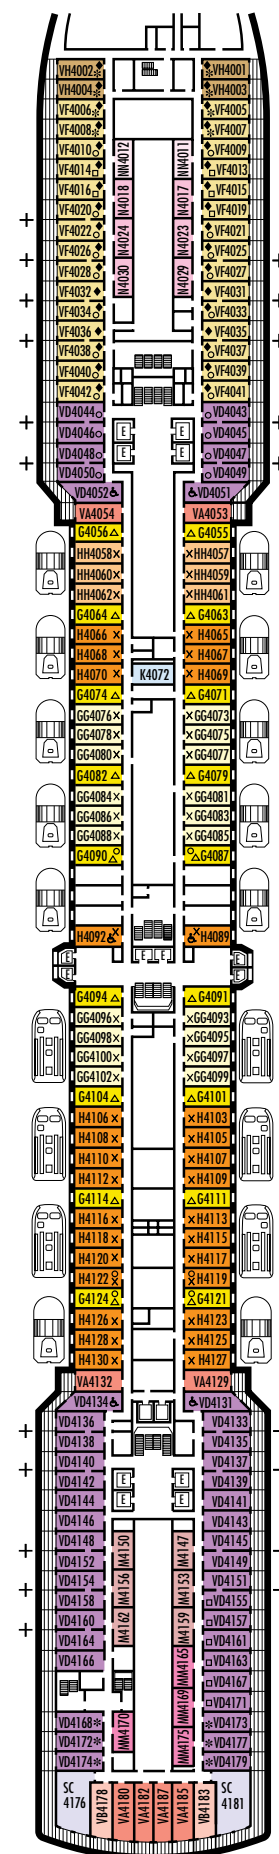

VERANDAH SUITES

■ SC

Deluxe Verandah Suites: 2 lower beds convertible to 1 king-size bed, bathroom with dual sink vanity, full-size whirlpool bath & shower & additional shower stall, large sitting area, dressing room, private verandah, 1 sofa bed for 2 persons, floor-to-ceiling windows.

VERANDAH STATEROOMS

■ VA ■ VB ■ VD ■ VF ■ VH

Deluxe Verandah Outside: 2 lower beds convertible to 1 queen-size bed, bathtub & shower, sitting area, private verandah, floor-to-ceiling windows.

OCEAN-VIEW STATEROOMS

■ G ■ GG

Large: 2 lower beds convertible to 1 queen-size bed, bathtub & shower. G-category staterooms have partial sea views. GG-category staterooms have fully obstructed views.

■ H ■ HH

Large: 2 lower beds convertible to 1 queen-size bed, bathtub & shower. H- & HH-category staterooms have fully obstructed views.

INSIDE STATEROOMS

■ K

Large or Standard: 2 lower beds convertible to 1 queen-size bed, shower.

■ M ■ MM ■ N ■ NN

Standard: 2 lower beds convertible to 1 queen-size bed, shower.

UPPER PROMENADE DECK

Staterooms 4001-4187