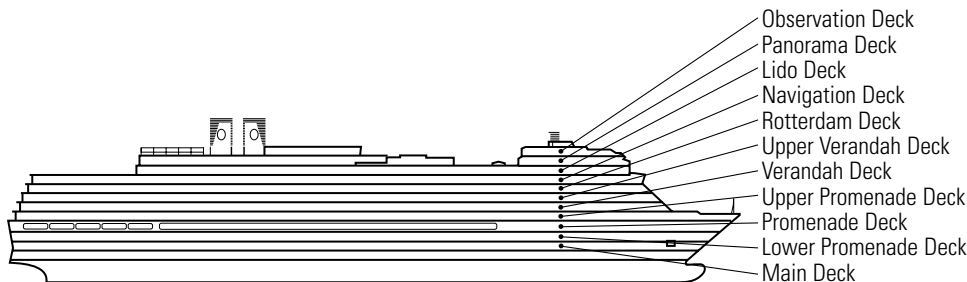

ms Eurodam

DECK PLANS & STATEROOMS

The deck plans are color-coded by category of stateroom, and the category letter precedes the stateroom number in each room. All staterooms are equipped with flat-panel television, mini-bar, DVD player, mini-safe, data port, telephone and multi-channel music.

Important Note: Not all staterooms within each category have the same furniture configuration and/or facilities. Appropriate symbols within the rooms on the deck plans describe differences from the stateroom descriptions below.

All information is subject to change.

STATEROOM SYMBOL LEGEND

- Shower only
- ♣ Double (no sofa bed), single sink vanity, bathtub only
- Triple (2 lower beds, 1 sofa bed)
- Quad (2 lower beds, 1 sofa bed, 1 upper)
- △ Partial sea view
- × Fully obstructed view
- + Connecting rooms
- Staterooms have solid steel verandah railings instead of clear-view Plexiglas® railings
- ♿ Staterooms N1011, N1012, C1081, C1082, VD4051, VD4052, H4089, H4092, VD4131, VD4134, SY5001, SY5002, VF5051, VF5054, VF5135, VF5140, VA6001, VA6002, VB6049, VB6052, SA7057, SA7058, V8025, V8026, I-8033, V8116, V8119 are wheelchair accessible, shower only.