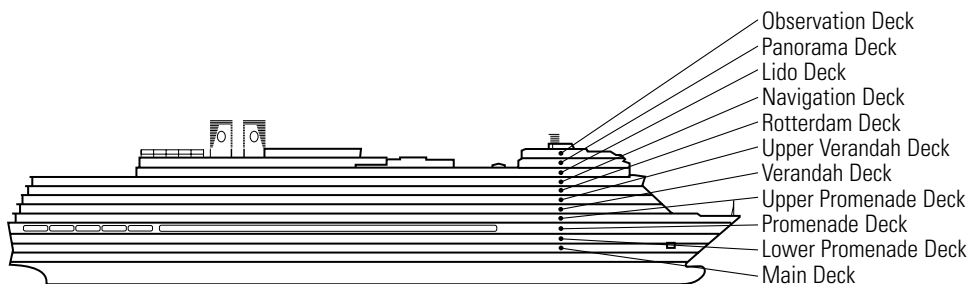

VERANDAH SUITES

■ SC

Deluxe Verandah Suites: 2 lower beds convertible to 1 king-size bed, bathroom with dual sink vanity, full-size whirlpool bath & shower & additional shower stall, large sitting area, dressing room, private verandah, 1 sofa bed for 2 persons, floor-to-ceiling windows.

VERANDAH STATEROOMS

■ VA ■ VB ■ VD ■ VF ■ VH

Deluxe Verandah Outside: 2 lower beds convertible to 1 queen-size bed, bathtub & shower, sitting area, private verandah, floor-to-ceiling windows.

OCEAN-VIEW STATEROOMS

■ G ■ GG

Large: 2 lower beds convertible to 1 queen-size bed, bathtub & shower. G-category staterooms have partial sea views. GG-category staterooms have fully obstructed views.

■ H ■ HH

Large: 2 lower beds convertible to 1 queen-size bed, bathtub & shower. H- & HH-category staterooms have fully obstructed views.

INSIDE STATEROOMS

■ K

Large or Standard: 2 lower beds convertible to 1 queen-size bed, shower.

■ M ■ MM ■ N ■ NN

Standard: 2 lower beds convertible to 1 queen-size bed, shower.

UPPER PROMENADE DECK

Staterooms 4001-4187