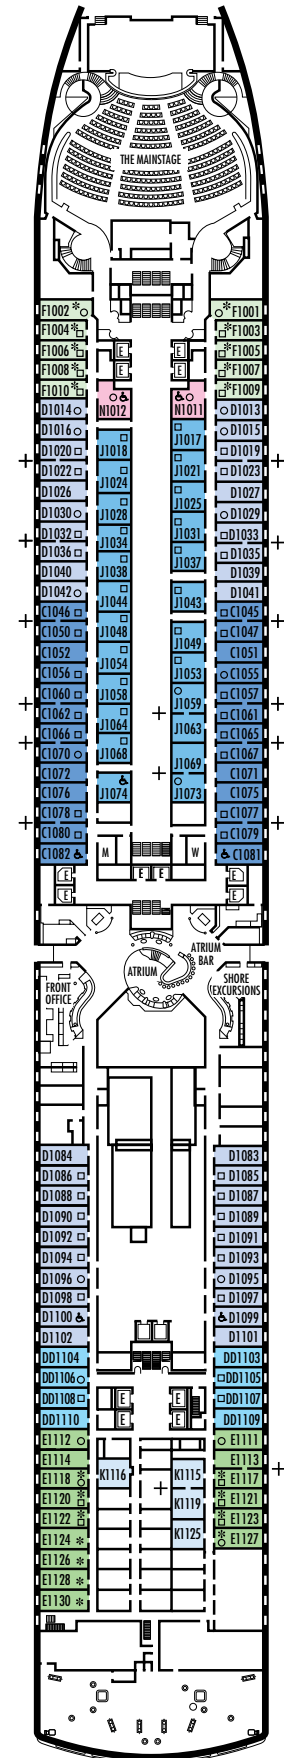

The deck plans are color-coded by category of stateroom, and the category letter precedes the stateroom number in each room. All staterooms are equipped with flat-panel television, mini-bar, DVD player, mini-safe, data port, telephone and multi-channel music.

Important Note: Not all staterooms within each category have the same furniture configuration and/or facilities. Appropriate symbols within the rooms on the deck plans describe differences from the stateroom descriptions below.

All information is subject to change.

STATEROOM SYMBOL LEGEND

- Shower only
- ♣ Double (no sofa bed), single sink vanity, bathtub only
- Triple (2 lower beds, 1 sofa bed)
- Quad (2 lower beds, 1 sofa bed, 1 upper)
- △ Partial sea view
- × Fully obstructed view
- + Connecting rooms
- Staterooms have solid steel verandah railings instead of clear-view Plexiglas® railings
- ♿ Staterooms N1011, N1012, C1081, C1082, VD4051, VD4052, H4089, H4092, VD4131, VD4134, SY5001, SY5002, VF5051, VF5054, VF5135, VF5140, VA6001, VA6002, VB6049, VB6052, SA7057, SA7058, V8025, V8026, I-8033, V8116, V8119 are wheelchair accessible, shower only.

OCEAN-VIEW STATEROOMS

C **D** **DD** **E** **F**

Large: 2 lower beds convertible to 1 queen-size bed, bathtub & shower.

INSIDE STATEROOMS

J **K**

Large or Standard: 2 lower beds convertible to 1 queen-size bed, shower.

N

Standard: 2 lower beds convertible to 1 queen-size bed, shower.

MAIN DECK Staterooms 1001-1130