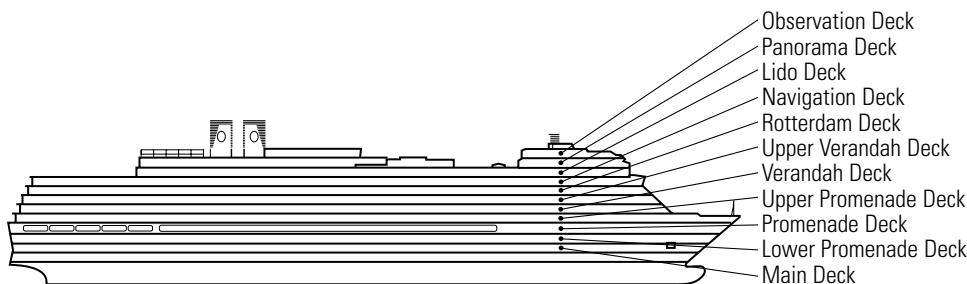

All information is subject to change.

STATEROOM SYMBOL LEGEND

- Shower only
- ♣ Double (no sofa bed), single sink vanity, bathtub only
- Triple (2 lower beds, 1 sofa bed)
- Quad (2 lower beds, 1 sofa bed, 1 upper)
- △ Partial sea view
- X Fully obstructed view
- + Connecting rooms
- Staterooms have solid steel verandah railings instead of clear-view Plexiglas® railings
- ♿ Staterooms N1011, N1012, C1081, C1082, VD4051, VD4052, H4089, H4092, VD4131, VD4134, SY5001, SY5002, VF5051, VF5054, VF5135, VF5140, VA6001, VA6002, VB6049, VB6052, SA7057, SA7058, V8025, V8026, I-8033, V8116, V8119 are wheelchair accessible, shower only.

VERANDAH SUITES

SB

Deluxe Verandah Suites: 2 lower beds convertible to 1 king-size bed, bathroom with dual sink vanity, full-size whirlpool bath & shower & additional shower stall, large sitting area, dressing room, private verandah, 1 sofa bed for 2 persons, floor-to-ceiling windows.

VERANDAH STATEROOMS

V VA

Deluxe Verandah Outside: 2 lower beds convertible to 1 queen-size bed, bathtub & shower, sitting area, private verandah, floor-to-ceiling windows.

INSIDE STATEROOMS

I

Large: 2 lower beds convertible to 1 queen-size bed, shower.

J

Large or Standard: 2 lower beds convertible to 1 queen-size bed, shower.