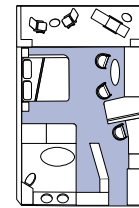

Grande Suite  
Oceanview w/veranda

Suite  
w/veranda

Oceanview  
w/veranda

Inside  
Stateroom

**mvCosta Mediterranea Facts and Figures**

Ship's Registry: Italy. Entered Service: 2000. Double Occupancy Capacity: 2,114.  
 Crew and Staff: 920. Gross Tonnage: 85,000. Length: 960 feet. Beam: 106 feet.  
 Cruising Speed: 24 knots. Electric Current: 220/110V.  
 Air-conditioned and stabilized. Direct dial, ship-to-shore telephone service,  
 television, hair dryer, safe deposit box and mini-bar in every room.