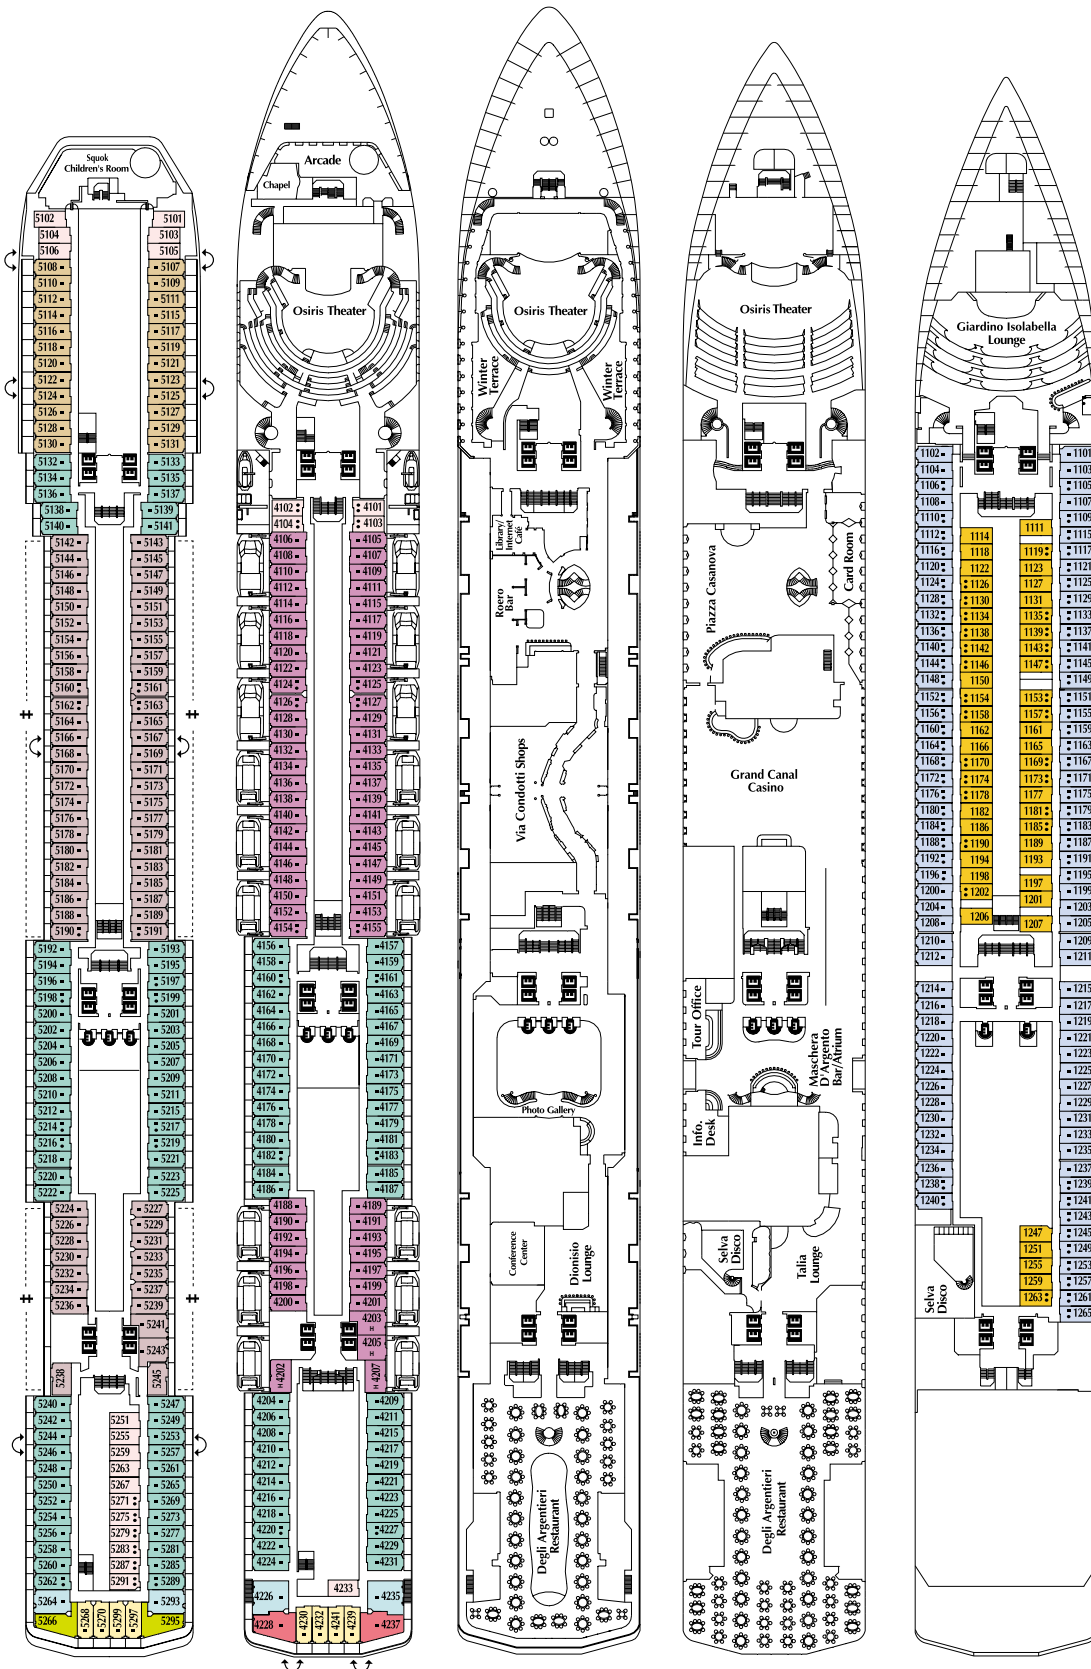

- **Circe Deck** Inside; 2 lower beds convert to queen.
- **Terscore Deck** Inside; 2 lower beds convert to queen.
- **Teseo, Orfeo & Narciso Decks** Inside; 2 lower beds convert to queen.
- **Prometeo & Pegaso Decks** Inside; 2 lower beds convert to queen.
- **Teseo Deck** Oceanview (obstructed view); 2 lower beds convert to queen.
- **Circe Deck** Oceanview; 2 lower beds convert to queen.
- **Orfeo Deck** Oceanview with veranda (partially obstructed view); 2 lower beds convert to queen.
- **Teseo, Orfeo & Narciso Decks** Oceanview with veranda; 2 lower beds convert to queen.
- **Prometeo & Pegaso Decks** Oceanview with veranda; 2 lower beds convert to queen.
- **Orfeo & Narciso Decks** Oceanview with veranda; 2 lower beds convert to queen.
- **Prometeo & Pegaso Decks** Oceanview with veranda; 2 lower beds convert to queen.
- **Teseo, Orfeo, Narciso, Prometeo & Pegaso Decks** Oceanview with veranda; 2 lower beds convert to queen.
- **Teseo, Orfeo, Narciso, Prometeo & Pegaso Decks** Suite; Oceanview with veranda; 2 lower beds convert to queen; whirlpool bath, shower and sitting area.
- **Orfeo & Narciso Decks** Panorama Suite; Oceanview with veranda; 2 lower beds convert to queen; whirlpool bath, shower and sitting area.
- **Teseo, Narciso, Prometeo & Pegaso Decks** Grand Suite; Oceanview with veranda; 2 lower beds convert to queen; single sofa bed, whirlpool bath, shower and sitting area.

Legend

No symbol indicates 2 lower beds.
All staterooms with 2 lower beds convert to queen.

- Single sofa bed
- 1 upper bed
- 2 upper beds
- H Accommodations for the handicapped
- ‡ Partially obstructed view
- ↔ Connecting staterooms
- E Elevator

Orfeo Deck 5

Teseo Deck 4

Bacco Deck 3

Terscore Deck 2

Circe Deck 1