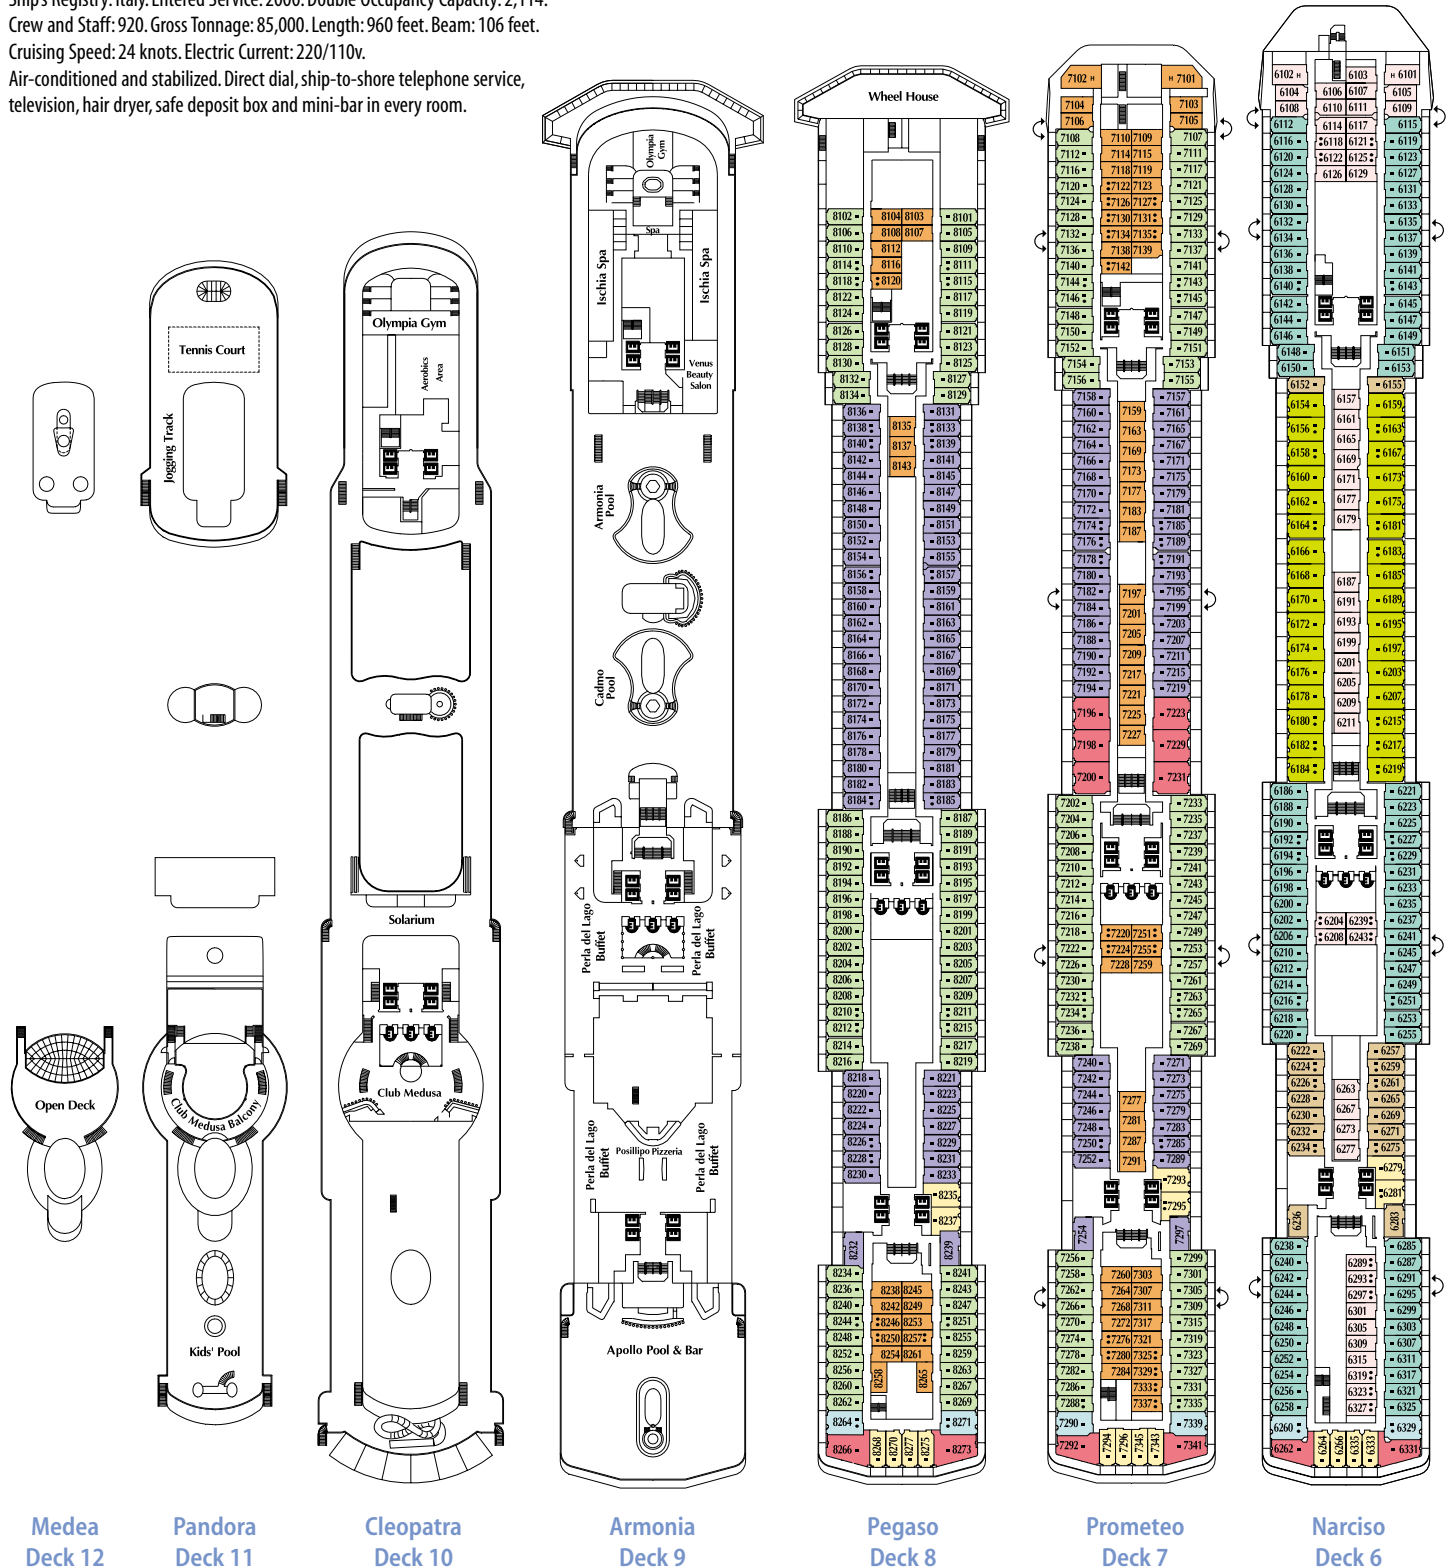

Grande Suite  
Oceanview w/veranda

Suite  
w/veranda

Oceanview  
w/veranda

Inside  
Stateroom

**mvCosta Mediterranea Facts and Figures**

Ship's Registry: Italy. Entered Service: 2000. Double Occupancy Capacity: 2,114.  
 Crew and Staff: 920. Gross Tonnage: 85,000. Length: 960 feet. Beam: 106 feet.  
 Cruising Speed: 24 knots. Electric Current: 220/110V.  
 Air-conditioned and stabilized. Direct dial, ship-to-shore telephone service,  
 television, hair dryer, safe deposit box and mini-bar in every room.

**Legend**

No symbol indicates 2 lower beds.  
All staterooms with 2 lower beds convert to queen.

- Single sofa bed
- 1 upper bed
- 2 upper beds
- H Accommodations for the handicapped
- ‡ Partially obstructed view
- ↔ Connecting staterooms
- E Elevator