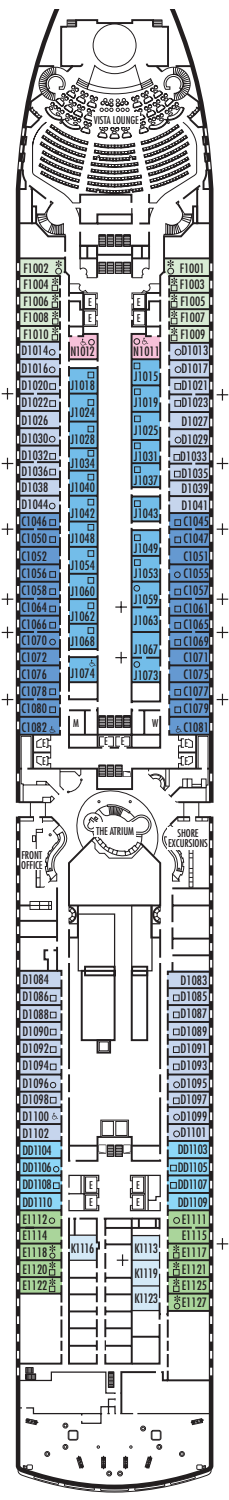

MAIN DECK
Staterooms 1001-1127
252 ft. from bow
to Staterooms 1001 & 1002.

102 ft. to stern
from Staterooms 1122 & 1127.

LOWER PROMENADE DECK

PROMENADE DECK

UPPER PROMENADE DECK
Staterooms 4001-4185
1022 ft. from bow
to Staterooms 4001 & 4002.

9 ft. to stern from
Staterooms 4180, 4178, 4176,
4174, 4179, 4181, 4183 & 4185.

VERANDAH DECK
Staterooms 5001-5191
102 ft. from bow
to Staterooms 5001 & 5002.

17 ft. to stern from
Staterooms 5190, 5188, 5186,
5184, 5185, 5187, 5189 & 5191.

UPPER VERANDAH DECK
Staterooms 6001-6177
112 ft. from bow
to Staterooms 6003 & 6004.

21 ft. to stern from
Staterooms 6166, 6164, 6162,
6173, 6175 & 6177.

SHIP SPECIFICATIONS & FACILITIES

- 1,918 Guests
- 82,500 Gross Tons
- 950 Feet Long
- Automatic Stabilizers
- 11 Guest Decks
- 14 Guest Elevators
- 4 Outside Elevators
- 24 Public Rooms
- 4 Restaurants
- Outdoor Swimming Pools (one with sliding glass roof)
- Spa & Salon
- Two Show Lounges
- Duty-free Shops
- Library
- Casino
- Fitness Center
- Basketball Court
- Volleyball Court
- Internet Center
- Suite Lounge

ROTTERDAM DECK
Staterooms 7001-7145
121 ft. from bow
to Staterooms 7001 & 7002.

27 ft. to stern from Staterooms 7142, 7140, 7138, 7136, 7139, 7141, 7143 & 7145.

NAVIGATION DECK
Staterooms 8001-8147
186 ft. from bow
to Staterooms 8001 & 8002.