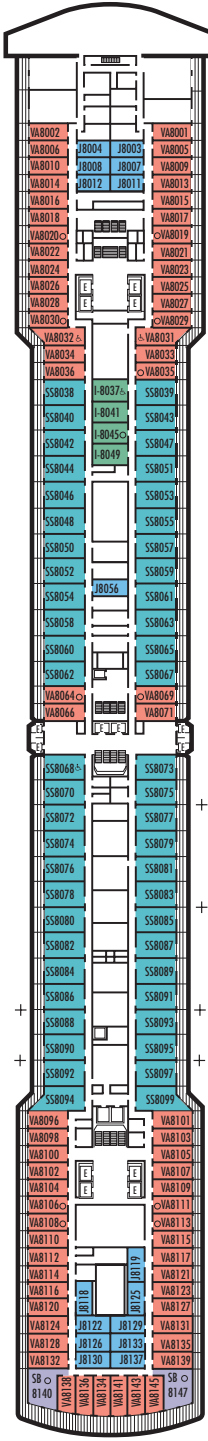

MAIN DECK
Staterooms 1001-1127
252 ft. from bow
to Staterooms 1001 & 1002.

102 ft. to stern
from Staterooms 1122 & 1127.

LOWER PROMENADE DECK

PROMENADE DECK

UPPER PROMENADE DECK
Staterooms 4001-4185
1022 ft. from bow
to Staterooms 4001 & 4002.

9 ft. to stern from
Staterooms 4180, 4178, 4176,
4174, 4179, 4181, 4183 & 4185.

VERANDAH DECK
Staterooms 5001-5191
102 ft. from bow
to Staterooms 5001 & 5002.

17 ft. to stern from
Staterooms 5190, 5188, 5186,
5184, 5185, 5187, 5189 & 5191.

UPPER VERANDAH DECK
Staterooms 6001-6177
112 ft. from bow
to Staterooms 6003 & 6004.

21 ft. to stern from
Staterooms 6166, 6164, 6162,
6173, 6175 & 6177.

SHIP SPECIFICATIONS & FACILITIES

- 1,918 Guests
- 82,500 Gross Tons
- 950 Feet Long
- Automatic Stabilizers
- 11 Guest Decks
- 14 Guest Elevators
- 4 Outside Elevators
- 24 Public Rooms
- 4 Restaurants
- Outdoor Swimming Pools (one with sliding glass roof)
- Spa & Salon
- Two Show Lounges
- Duty-free Shops
- Library
- Casino
- Fitness Center
- Basketball Court
- Volleyball Court
- Internet Center
- Suite Lounge

ROTTERDAM DECK
Staterooms 7001-7145
121 ft. from bow
to Staterooms 7001 & 7002.

27 ft. to stern from Staterooms 7142, 7140, 7138, 7136, 7139, 7141, 7143 & 7145.

NAVIGATION DECK
Staterooms 8001-8147
186 ft. from bow
to Staterooms 8001 & 8002.