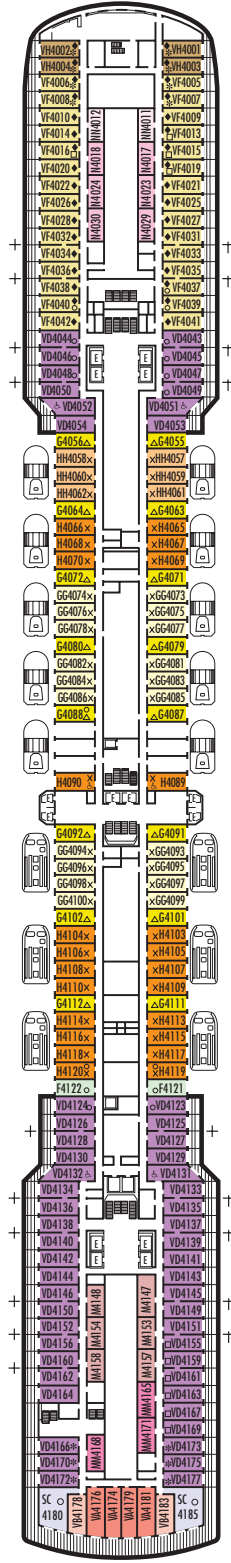

MAIN DECK
Staterooms 1001-1127
252 ft. from bow
to Staterooms 1001 & 1002.

102 ft. to stern
from Staterooms 1122 & 1127.

LOWER PROMENADE DECK

PROMENADE DECK

UPPER PROMENADE DECK
Staterooms 4001-4185
1022 ft. from bow
to Staterooms 4001 & 4002.

9 ft. to stern from
Staterooms 4180, 4178, 4176,
4174, 4179, 4181, 4183 & 4185.

VERANDAH DECK
Staterooms 5001-5191
102 ft. from bow
to Staterooms 5001 & 5002.

17 ft. to stern from
Staterooms 5190, 5188, 5186,
5184, 5185, 5187, 5189 & 5191.

UPPER VERANDAH DECK
Staterooms 6001-6177
112 ft. from bow
to Staterooms 6003 & 6004.

21 ft. to stern from
Staterooms 6166, 6164, 6162,
6173, 6175 & 6177.

SHIP SPECIFICATIONS & FACILITIES

- 1,918 Guests
- 82,500 Gross Tons
- 950 Feet Long
- Automatic Stabilizers
- 11 Guest Decks
- 14 Guest Elevators
- 4 Outside Elevators
- 24 Public Rooms
- 4 Restaurants
- Outdoor Swimming Pools (one with sliding glass roof)
- Spa & Salon
- Two Show Lounges
- Duty-free Shops
- Library
- Casino
- Fitness Center
- Basketball Court
- Volleyball Court
- Internet Center
- Suite Lounge

ROTTERDAM DECK
Staterooms 7001-7145
121 ft. from bow
to Staterooms 7001 & 7002.

27 ft. to stern from Staterooms 7142, 7140, 7138, 7136, 7139, 7141, 7143 & 7145.

NAVIGATION DECK
Staterooms 8001-8147
186 ft. from bow
to Staterooms 8001 & 8002.