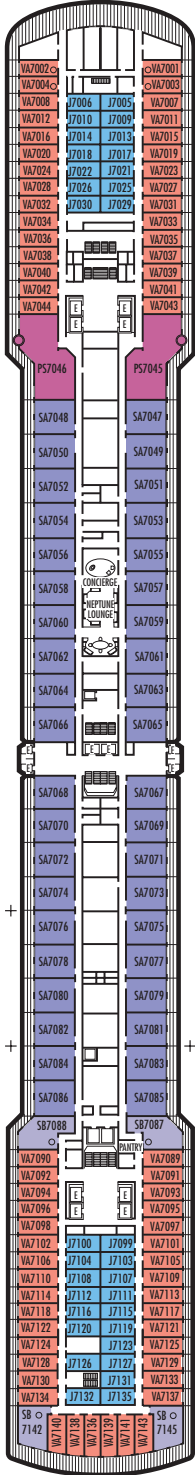

MAIN DECK
Staterooms 1001-1127
252 ft. from bow
to Staterooms 1001 & 1002.

102 ft. to stern
from Staterooms 1122 & 1127.

LOWER PROMENADE DECK

PROMENADE DECK

UPPER PROMENADE DECK
Staterooms 4001-4185
1022 ft. from bow
to Staterooms 4001 & 4002.

9 ft. to stern from
Staterooms 4180, 4178, 4176,
4174, 4179, 4181, 4183 & 4185.

VERANDAH DECK
Staterooms 5001-5191
102 ft. from bow
to Staterooms 5001 & 5002.

17 ft. to stern from
Staterooms 5190, 5188, 5186,
5184, 5185, 5187, 5189 & 5191.

UPPER VERANDAH DECK
Staterooms 6001-6177
112 ft. from bow
to Staterooms 6003 & 6004.

21 ft. to stern from
Staterooms 6166, 6164, 6162,
6173, 6175 & 6177.

SHIP SPECIFICATIONS & FACILITIES

- 1,918 Guests
- 82,500 Gross Tons
- 950 Feet Long
- Automatic Stabilizers
- 11 Guest Decks
- 14 Guest Elevators
- 4 Outside Elevators
- 24 Public Rooms
- 4 Restaurants
- Outdoor Swimming Pools (one with sliding glass roof)
- Spa & Salon
- Two Show Lounges
- Duty-free Shops
- Library
- Casino
- Fitness Center
- Basketball Court
- Volleyball Court
- Internet Center
- Suite Lounge

ROTTERDAM DECK
Staterooms 7001-7145
121 ft. from bow
to Staterooms 7001 & 7002.

27 ft. to stern from Staterooms 7142, 7140, 7138, 7136, 7139, 7141, 7143 & 7145.

NAVIGATION DECK
Staterooms 8001-8147
186 ft. from bow
to Staterooms 8001 & 8002.