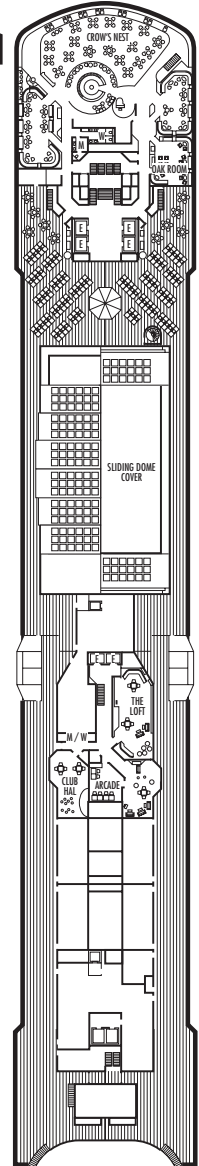

OBSERVATION DECK