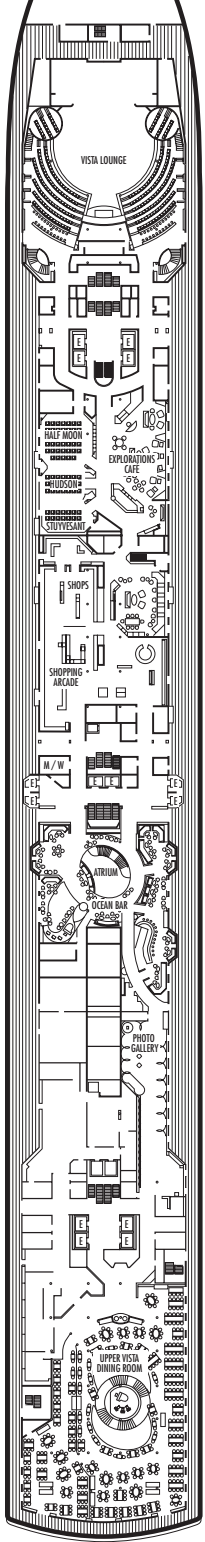

MAIN DECK
Staterooms 1001-1127
252 ft. from bow
to Staterooms 1001 & 1002.

102 ft. to stern
from Staterooms 1122 & 1127.

LOWER PROMENADE DECK

PROMENADE DECK

UPPER PROMENADE DECK
Staterooms 4001-4185
1022 ft. from bow
to Staterooms 4001 & 4002.

9 ft. to stern from
Staterooms 4180, 4178, 4176,
4174, 4179, 4181, 4183 & 4185.

VERANDAH DECK
Staterooms 5001-5191
102 ft. from bow
to Staterooms 5001 & 5002.

17 ft. to stern from
Staterooms 5190, 5188, 5186,
5184, 5185, 5187, 5189 & 5191.

UPPER VERANDAH DECK
Staterooms 6001-6177
112 ft. from bow
to Staterooms 6003 & 6004.

21 ft. to stern from
Staterooms 6166, 6164, 6162,
6173, 6175 & 6177.

SHIP SPECIFICATIONS & FACILITIES

- 1,918 Guests
- 82,500 Gross Tons
- 950 Feet Long
- Automatic Stabilizers
- 11 Guest Decks
- 14 Guest Elevators
- 4 Outside Elevators
- 24 Public Rooms
- 4 Restaurants
- Outdoor Swimming Pools (one with sliding glass roof)
- Spa & Salon
- Two Show Lounges
- Duty-free Shops
- Library
- Casino
- Fitness Center
- Basketball Court
- Volleyball Court
- Internet Center
- Suite Lounge

ROTTERDAM DECK
Staterooms 7001-7145
121 ft. from bow
to Staterooms 7001 & 7002.

27 ft. to stern from Staterooms 7142, 7140, 7138, 7136, 7139, 7141, 7143 & 7145.

NAVIGATION DECK
Staterooms 8001-8147
186 ft. from bow
to Staterooms 8001 & 8002.