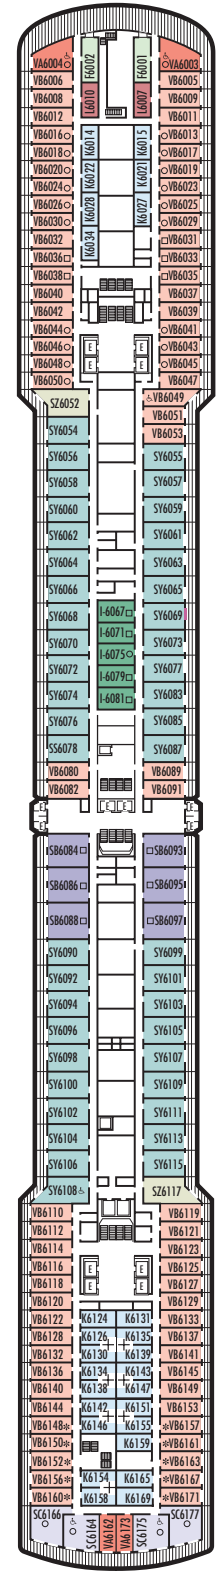

MAIN DECK
Staterooms 1001-1127
252 ft. from bow
to Staterooms 1001 & 1002.

102 ft. to stern
from Staterooms 1122 & 1127.

LOWER PROMENADE DECK

PROMENADE DECK

UPPER PROMENADE DECK
Staterooms 4001-4185
1022 ft. from bow
to Staterooms 4001 & 4002.

9 ft. to stern from
Staterooms 4180, 4178, 4176,
4174, 4179, 4181, 4183 & 4185.

VERANDAH DECK
Staterooms 5001-5191
102 ft. from bow
to Staterooms 5001 & 5002.

17 ft. to stern from
Staterooms 5190, 5188, 5186,
5184, 5185, 5187, 5189 & 5191.

UPPER VERANDAH DECK
Staterooms 6001-6177
112 ft. from bow
to Staterooms 6003 & 6004.

21 ft. to stern from
Staterooms 6166, 6164, 6162,
6173, 6175 & 6177.

SHIP SPECIFICATIONS & FACILITIES

- 1,918 Guests
- 82,500 Gross Tons
- 950 Feet Long
- Automatic Stabilizers
- 11 Guest Decks
- 14 Guest Elevators
- 4 Outside Elevators
- 24 Public Rooms
- 4 Restaurants
- Outdoor Swimming Pools (one with sliding glass roof)
- Spa & Salon
- Two Show Lounges
- Duty-free Shops
- Library
- Casino
- Fitness Center
- Basketball Court
- Volleyball Court
- Internet Center
- Suite Lounge

ROTTERDAM DECK
Staterooms 7001-7145
121 ft. from bow
to Staterooms 7001 & 7002.

27 ft. to stern from Staterooms 7142, 7140, 7138, 7136, 7139, 7141, 7143 & 7145.

NAVIGATION DECK
Staterooms 8001-8147
186 ft. from bow
to Staterooms 8001 & 8002.