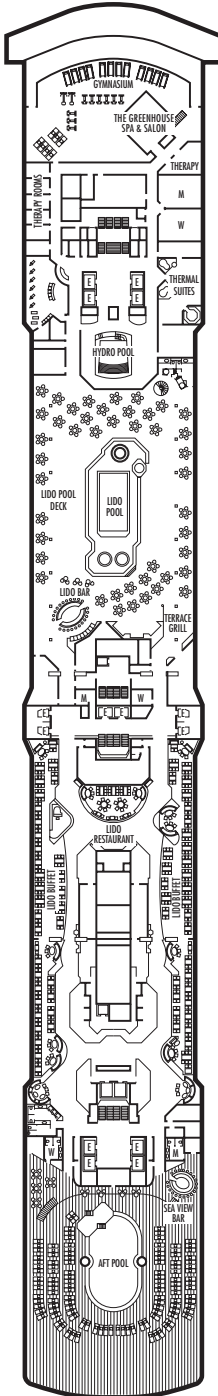

ROTTERDAM DECK
Staterooms 7001-7145
121 ft. from bow
to Staterooms 7001 & 7002.

27 ft. to stern from Staterooms 7142, 7140, 7138, 7136, 7139, 7141, 7143 & 7145.

NAVIGATION DECK
Staterooms 8001-8147
186 ft. from bow
to Staterooms 8001 & 8002.

34 ft. to stern from Staterooms 8140, 8138, 8136, 8134, 8141, 8143, 8145, & 8147.

LIDO DECK

OBSERVATION DECK

SPORTS DECK

ms Noordam

DECK PLANS & STATEROOMS

The deck plans are color-coded by category of stateroom, and the category letter precedes the stateroom number in each room. All staterooms are equipped with television, mini-bar, DVD player, mini-safe, data port, telephone and multi-channel music.

Important Note: Not all staterooms within each category have the same furniture configuration and/or facilities. Appropriate symbols within the rooms on the deck plans describe differences from the stateroom descriptions below.

VERANDAH SUITES

PS
Penthouse Verandah Suites: Bedroom with 1 king-size bed, oversize whirlpool bath & shower & additional shower stall, living room, dining room, dressing room, private verandah with whirlpool, pantry, 1 sofa bed for 2 persons, microwave, refrigerator, guest toilet, private stereo system, floor-to-ceiling windows.

SA SB SC
Deluxe Verandah Suites: 2 lower beds convertible to 1 king-size bed, bathroom with dual sink vanity, full-size whirlpool bath & shower & additional shower stall, large sitting area, dressing room, private verandah, 1 sofa bed for 2 persons, floor-to-ceiling windows.