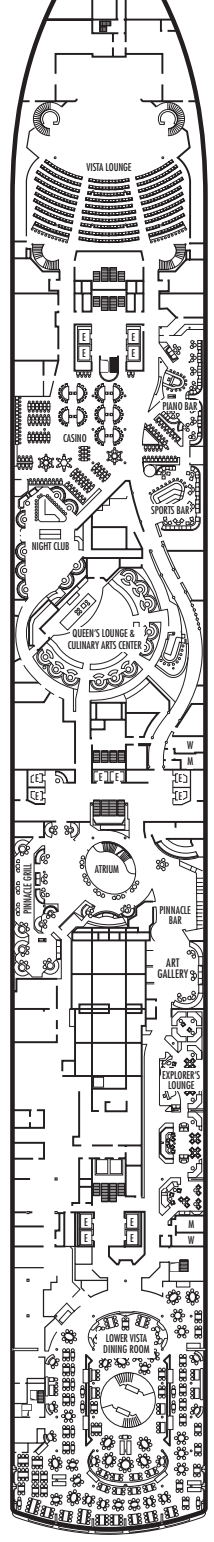

MAIN DECK
Staterooms 1001-1127
252 ft. from bow
to Staterooms 1001 & 1002.

102 ft. to stern
from Staterooms 1122 & 1127.

LOWER PROMENADE DECK

PROMENADE DECK

UPPER PROMENADE DECK
Staterooms 4001-4185
1022 ft. from bow
to Staterooms 4001 & 4002.

9 ft. to stern from
Staterooms 4180, 4178, 4176,
4174, 4179, 4181, 4183 & 4185.

VERANDAH DECK
Staterooms 5001-5191
102 ft. from bow
to Staterooms 5001 & 5002.

17 ft. to stern from
Staterooms 5190, 5188, 5186,
5184, 5185, 5187, 5189 & 5191.

UPPER VERANDAH DECK
Staterooms 6001-6177
112 ft. from bow
to Staterooms 6003 & 6004.

21 ft. to stern from
Staterooms 6166, 6164, 6162,
6173, 6175 & 6177.

SHIP SPECIFICATIONS & FACILITIES

- 1,918 Guests
- 82,500 Gross Tons
- 950 Feet Long
- Automatic Stabilizers
- 11 Guest Decks
- 14 Guest Elevators
- 4 Outside Elevators
- 24 Public Rooms
- 4 Restaurants
- Outdoor Swimming Pools (one with sliding glass roof)
- Spa & Salon
- Two Show Lounges
- Duty-free Shops
- Library
- Casino
- Fitness Center
- Basketball Court
- Volleyball Court
- Internet Center
- Suite Lounge

ROTTERDAM DECK
Staterooms 7001-7145
121 ft. from bow
to Staterooms 7001 & 7002.

27 ft. to stern from Staterooms 7142, 7140, 7138, 7136, 7139, 7141, 7143 & 7145.

NAVIGATION DECK
Staterooms 8001-8147
186 ft. from bow
to Staterooms 8001 & 8002.