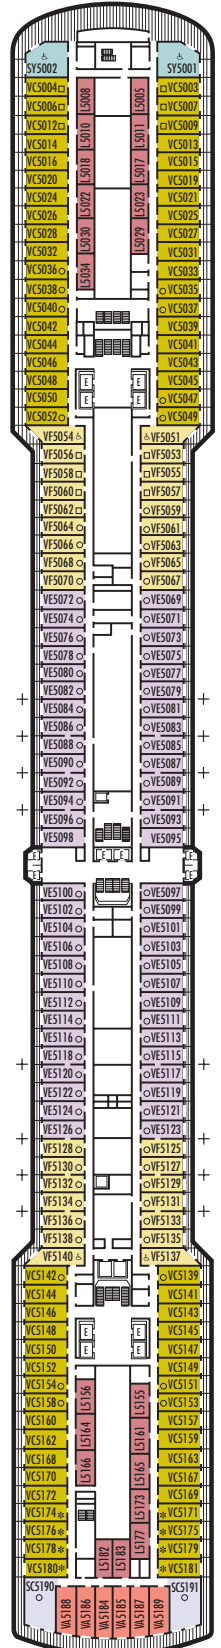

MAIN DECK
Staterooms 1001-1127
252 ft. from bow
to Staterooms 1001 & 1002.

102 ft. to stern
from Staterooms 1122 & 1127.

LOWER PROMENADE DECK

PROMENADE DECK

UPPER PROMENADE DECK
Staterooms 4001-4185
1022 ft. from bow
to Staterooms 4001 & 4002.

9 ft. to stern from
Staterooms 4180, 4178, 4176,
4174, 4179, 4181, 4183 & 4185.

VERANDAH DECK
Staterooms 5001-5191
102 ft. from bow
to Staterooms 5001 & 5002.

17 ft. to stern from
Staterooms 5190, 5188, 5186,
5184, 5185, 5187, 5189 & 5191.

UPPER VERANDAH DECK
Staterooms 6001-6177
112 ft. from bow
to Staterooms 6003 & 6004.

21 ft. to stern from
Staterooms 6166, 6164, 6162,
6173, 6175 & 6177.

SHIP SPECIFICATIONS & FACILITIES

- 1,918 Guests
- 82,500 Gross Tons
- 950 Feet Long
- Automatic Stabilizers
- 11 Guest Decks
- 14 Guest Elevators
- 4 Outside Elevators
- 24 Public Rooms
- 4 Restaurants
- Outdoor Swimming Pools (one with sliding glass roof)
- Spa & Salon
- Two Show Lounges
- Duty-free Shops
- Library
- Casino
- Fitness Center
- Basketball Court
- Volleyball Court
- Internet Center
- Suite Lounge

ROTTERDAM DECK
Staterooms 7001-7145
121 ft. from bow
to Staterooms 7001 & 7002.

27 ft. to stern from Staterooms 7142, 7140, 7138, 7136, 7139, 7141, 7143 & 7145.

NAVIGATION DECK
Staterooms 8001-8147
186 ft. from bow
to Staterooms 8001 & 8002.