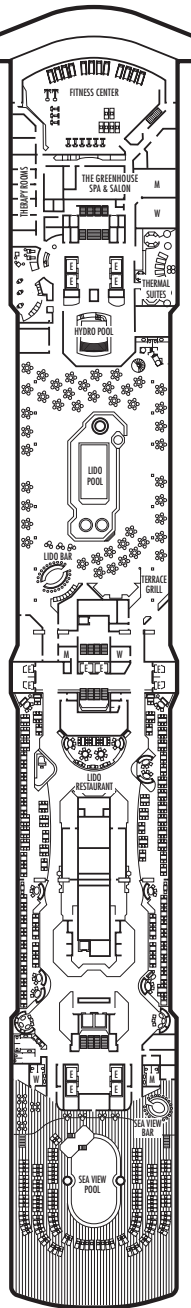

ROTTERDAM DECK

Staterooms 7001-7145
121 ft. from bow
to Staterooms 7001 & 7002.

27 ft. to stern from Staterooms 7142, 7140, 7138, 7136, 7139, 7141, 7143 & 7145.

NAVIGATION DECK

Staterooms 8001-8147
186 ft. from bow
to Staterooms 8001 & 8002.

34 ft. to stern from Staterooms 8140, 8138, 8136, 8134, 8141, 8143, 8145, & 8147.

LIDO DECK

OBSERVATION DECK

SPORTS DECK

ms Noordam

DECK PLANS & STATEROOMS

The deck plans are color-coded by category of stateroom, and the category letter precedes the stateroom number in each room. All staterooms are equipped with flat-panel television, mini-bar, DVD player, mini-safe, data port, telephone and multi-channel music.

Important Note: Not all staterooms within each category have the same furniture configuration and/or facilities. Appropriate symbols within the rooms on the deck plans describe differences from the stateroom descriptions below.

VERANDAH SUITES

PS
Penthouse Verandah Suites: Bedroom with 1 king-size bed, oversized whirlpool bath & shower & additional shower stall, living room, dining room, dressing room, private verandah with whirlpool, pantry, 1 sofa bed for 2 persons, microwave, refrigerator, guest toilet, private stereo system, floor-to-ceiling windows.

SA SB SC
Deluxe Verandah Suites: 2 lower beds convertible to 1 king-size bed, bathroom with dual sink vanity, full-size whirlpool bath & shower & additional shower stall, large sitting area, dressing room, private verandah, 1 sofa bed for 2 persons, floor-to-ceiling windows.