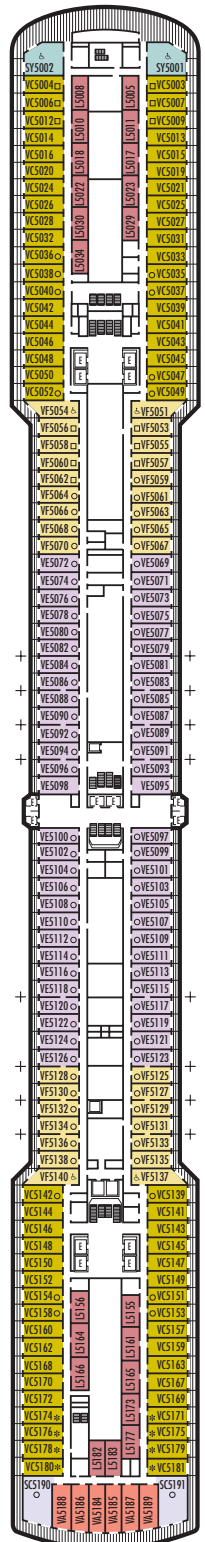

**MAIN DECK**  
Staterooms 1001-1127  
252 ft. from bow  
to Staterooms 1001 & 1002.

102 ft. to stern  
from Staterooms 1122 & 1127.

**LOWER PROMENADE DECK**

**PROMENADE DECK**

**UPPER PROMENADE DECK**  
Staterooms 4001-4185  
1022 ft. from bow  
to Staterooms 4001 & 4002.

9 ft. to stern from  
Staterooms 4180, 4178, 4176,  
4174, 4179, 4181, 4183 & 4185.

**VERANDAH DECK**  
Staterooms 5001-5191  
102 ft. from bow  
to Staterooms 5001 & 5002.

17 ft. to stern from  
Staterooms 5190, 5188, 5186,  
5184, 5185, 5187, 5189 & 5191.

**UPPER VERANDAH DECK**  
Staterooms 6001-6177  
112 ft. from bow  
to Staterooms 6003 & 6004.

21 ft. to stern from  
Staterooms 6166, 6164, 6162,  
6173, 6175 & 6177.

**STATEROOM SYMBOL LEGEND**

- \* Shower only
- Triple (2 lower beds, 1 sofa bed)
- Quad (2 lower beds, 1 sofa bed, 1 upper)
- △ Partial sea view
- × Fully obstructed view
- + Connecting rooms
- ◆ Staterooms have solid steel verandah railings instead of clear-view Plexiglas railings
- ♿ Staterooms SC6164, SC6175, SY5001, SY5002, SY6108, S58068, VA6003, VA6004, VA8031, VA8032, VB6049, VD4051, VD4052, VD4131, VD4132, VF5051, VF5054, VF5137, VF5140, CI081, CI082, D1100, H4089, H4090, I-8037, J1074, N1011, N1012 are wheelchair accessible, shower only.

**ROTTERDAM DECK**

Staterooms 7001-7145  
121 ft. from bow  
to Staterooms 7001 & 7002.

27 ft. to stern from Staterooms 7142, 7140, 7138, 7136, 7139, 7141, 7143 & 7145.

**NAVIGATION DECK**

Staterooms 8001-8147  
186 ft. from bow  
to Staterooms 8001 & 8002.