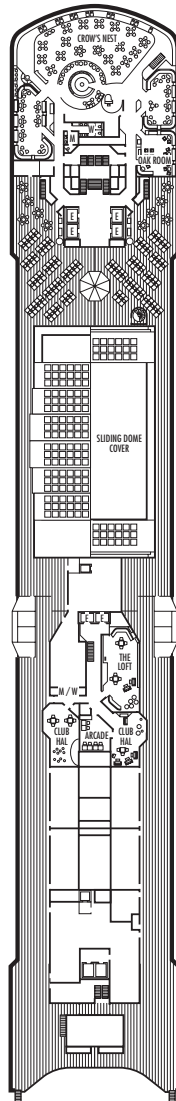

OBSERVATION DECK