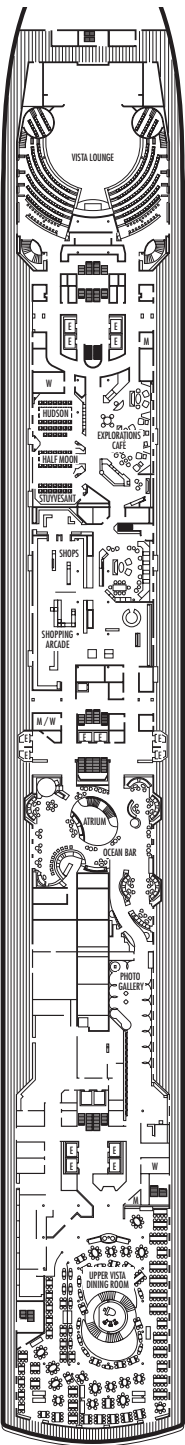

**MAIN DECK**  
Staterooms 1001-1127  
252 ft. from bow  
to Staterooms 1001 & 1002.

102 ft. to stern  
from Staterooms 1122 & 1127.

**LOWER PROMENADE DECK**

**PROMENADE DECK**

**UPPER PROMENADE DECK**  
Staterooms 4001-4185  
1022 ft. from bow  
to Staterooms 4001 & 4002.

9 ft. to stern from  
Staterooms 4180, 4178, 4176,  
4174, 4179, 4181, 4183 & 4185.

**VERANDAH DECK**  
Staterooms 5001-5191  
102 ft. from bow  
to Staterooms 5001 & 5002.

17 ft. to stern from  
Staterooms 5190, 5188, 5186,  
5184, 5185, 5187, 5189 & 5191.

**UPPER VERANDAH DECK**  
Staterooms 6001-6177  
112 ft. from bow  
to Staterooms 6003 & 6004.

21 ft. to stern from  
Staterooms 6166, 6164, 6162,  
6173, 6175 & 6177.

**STATEROOM SYMBOL LEGEND**

- \* Shower only
- Triple (2 lower beds, 1 sofa bed)
- Quad (2 lower beds, 1 sofa bed, 1 upper)
- △ Partial sea view
- × Fully obstructed view
- + Connecting rooms
- ◆ Staterooms have solid steel verandah railings instead of clear-view Plexiglas railings
- ♿ Staterooms SC6164, SC6175, SY5001, SY5002, SY6108, S58068, VA6003, VA6004, VA8031, VA8032, VB6049, VD4051, VD4052, VD4131, VD4132, VF5051, VF5054, VF5137, VF5140, CI081, CI082, D1100, H4089, H4090, I-8037, J1074, N1011, N1012 are wheelchair accessible, shower only.

**ROTTERDAM DECK**

Staterooms 7001-7145  
121 ft. from bow  
to Staterooms 7001 & 7002.

27 ft. to stern from Staterooms 7142, 7140, 7138, 7136, 7139, 7141, 7143 & 7145.

**NAVIGATION DECK**

Staterooms 8001-8147  
186 ft. from bow  
to Staterooms 8001 & 8002.