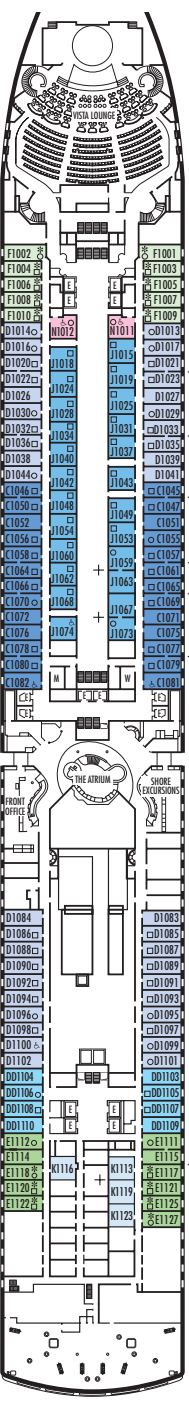

**MAIN DECK**  
Staterooms 1001-1127  
252 ft. from bow  
to Staterooms 1001 & 1002.

102 ft. to stern  
from Staterooms 1122 & 1127.

**LOWER PROMENADE DECK**

**PROMENADE DECK**

**UPPER PROMENADE DECK**  
Staterooms 4001-4185  
1022 ft. from bow  
to Staterooms 4001 & 4002.

9 ft. to stern from  
Staterooms 4180, 4178, 4176,  
4174, 4179, 4181, 4183 & 4185.

**VERANDAH DECK**  
Staterooms 5001-5191  
102 ft. from bow  
to Staterooms 5001 & 5002.

17 ft. to stern from  
Staterooms 5190, 5188, 5186,  
5184, 5185, 5187, 5189 & 5191.

**UPPER VERANDAH DECK**  
Staterooms 6001-6177  
112 ft. from bow  
to Staterooms 6003 & 6004.

21 ft. to stern from  
Staterooms 6166, 6164, 6162,  
6173, 6175 & 6177.

**STATEROOM SYMBOL LEGEND**

- \* Shower only
- Triple (2 lower beds, 1 sofa bed)
- Quad (2 lower beds, 1 sofa bed, 1 upper)
- △ Partial sea view
- × Fully obstructed view
- + Connecting rooms
- ◆ Staterooms have solid steel verandah railings instead of clear-view Plexiglas railings
- ♿ Staterooms SC6164, SC6175, SY5001, SY5002, SY6108, S58068, VA6003, VA6004, VA8031, VA8032, VB6049, VD4051, VD4052, VD4131, VD4132, VF5051, VF5054, VF5137, VF5140, CI081, CI082, D1100, H4089, H4090, I-8037, J1074, N1011, N1012 are wheelchair accessible, shower only.

**ROTTERDAM DECK**

Staterooms 7001-7145  
121 ft. from bow  
to Staterooms 7001 & 7002.

27 ft. to stern from Staterooms 7142, 7140, 7138, 7136, 7139, 7141, 7143 & 7145.

**NAVIGATION DECK**

Staterooms 8001-8147  
186 ft. from bow  
to Staterooms 8001 & 8002.