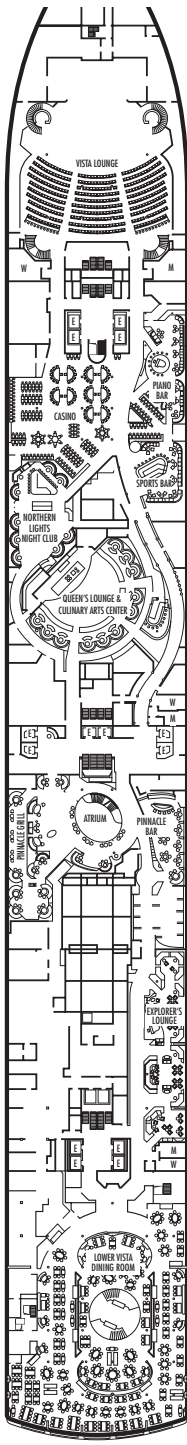

**MAIN DECK**  
Staterooms 1001-1127  
252 ft. from bow  
to Staterooms 1001 & 1002.

102 ft. to stern  
from Staterooms 1122 & 1127.

**LOWER PROMENADE DECK**

**PROMENADE DECK**

**UPPER PROMENADE DECK**  
Staterooms 4001-4185  
1022 ft. from bow  
to Staterooms 4001 & 4002.

9 ft. to stern from  
Staterooms 4180, 4178, 4176,  
4174, 4179, 4181, 4183 & 4185.

**VERANDAH DECK**  
Staterooms 5001-5191  
102 ft. from bow  
to Staterooms 5001 & 5002.

17 ft. to stern from  
Staterooms 5190, 5188, 5186,  
5184, 5185, 5187, 5189 & 5191.

**UPPER VERANDAH DECK**  
Staterooms 6001-6177  
112 ft. from bow  
to Staterooms 6003 & 6004.

21 ft. to stern from  
Staterooms 6166, 6164, 6162,  
6173, 6175 & 6177.

**STATEROOM SYMBOL LEGEND**

- \* Shower only
- Triple (2 lower beds, 1 sofa bed)
- Quad (2 lower beds, 1 sofa bed, 1 upper)
- △ Partial sea view
- × Fully obstructed view
- + Connecting rooms
- ◆ Staterooms have solid steel verandah railings instead of clear-view Plexiglas railings
- ♿ Staterooms SC6164, SC6175, SY5001, SY5002, SY6108, S58068, VA6003, VA6004, VA8031, VA8032, VB6049, VD4051, VD4052, VD4131, VD4132, VF5051, VF5054, VF5137, VF5140, CI081, CI082, D1100, H4089, H4090, I-8037, J1074, N1011, N1012 are wheelchair accessible, shower only.

**ROTTERDAM DECK**

Staterooms 7001-7145  
121 ft. from bow  
to Staterooms 7001 & 7002.

27 ft. to stern from Staterooms 7142, 7140, 7138, 7136, 7139, 7141, 7143 & 7145.

**NAVIGATION DECK**

Staterooms 8001-8147  
186 ft. from bow  
to Staterooms 8001 & 8002.