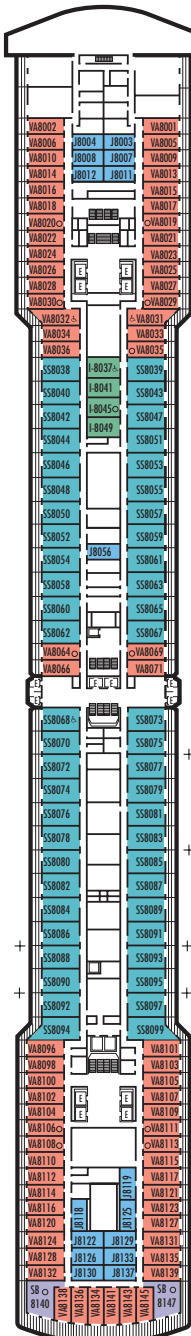

**MAIN DECK**  
Staterooms 1001-1127  
252 ft. from bow  
to Staterooms 1001 & 1002.

102 ft. to stern  
from Staterooms 1122 & 1127.

**LOWER PROMENADE DECK**

**PROMENADE DECK**

**UPPER PROMENADE DECK**  
Staterooms 4001-4185  
1022 ft. from bow  
to Staterooms 4001 & 4002.

9 ft. to stern from  
Staterooms 4180, 4178, 4176,  
4174, 4179, 4181, 4183 & 4185.

**VERANDAH DECK**  
Staterooms 5001-5191  
102 ft. from bow  
to Staterooms 5001 & 5002.

17 ft. to stern from  
Staterooms 5190, 5188, 5186,  
5184, 5185, 5187, 5189 & 5191.

**UPPER VERANDAH DECK**  
Staterooms 6001-6177  
112 ft. from bow  
to Staterooms 6003 & 6004.

21 ft. to stern from  
Staterooms 6166, 6164, 6162,  
6173, 6175 & 6177.

**STATEROOM SYMBOL LEGEND**

- \* Shower only
- Triple (2 lower beds, 1 sofa bed)
- Quad (2 lower beds, 1 sofa bed, 1 upper)
- △ Partial sea view
- × Fully obstructed view
- + Connecting rooms
- ◆ Staterooms have solid steel verandah railings instead of clear-view Plexiglas railings
- ♿ Staterooms SC6164, SC6175, SY5001, SY5002, SY6108, S58068, VA6003, VA6004, VA8031, VA8032, VB6049, VD4051, VD4052, VD4131, VD4132, VF5051, VF5054, VF5137, VF5140, CI081, CI082, D1100, H4089, H4090, I-8037, J1074, N1011, N1012 are wheelchair accessible, shower only.

**ROTTERDAM DECK**

Staterooms 7001-7145  
121 ft. from bow  
to Staterooms 7001 & 7002.

27 ft. to stern from Staterooms 7142, 7140, 7138, 7136, 7139, 7141, 7143 & 7145.

**NAVIGATION DECK**

Staterooms 8001-8147  
186 ft. from bow  
to Staterooms 8001 & 8002.