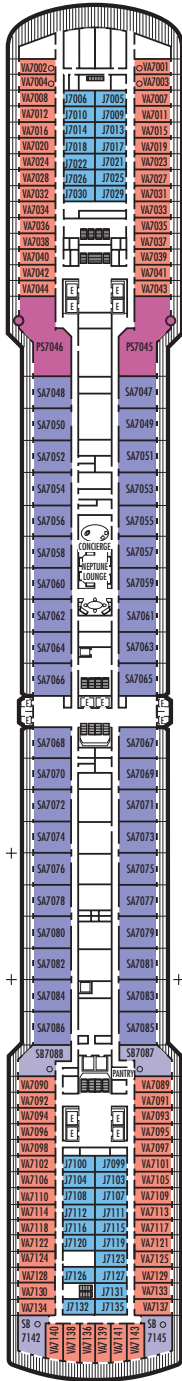

**MAIN DECK**  
Staterooms 1001-1127  
252 ft. from bow  
to Staterooms 1001 & 1002.

102 ft. to stern  
from Staterooms 1122 & 1127.

**LOWER PROMENADE DECK**

**PROMENADE DECK**

**UPPER PROMENADE DECK**  
Staterooms 4001-4185  
1022 ft. from bow  
to Staterooms 4001 & 4002.

9 ft. to stern from  
Staterooms 4180, 4178, 4176,  
4174, 4179, 4181, 4183 & 4185.

**VERANDAH DECK**  
Staterooms 5001-5191  
102 ft. from bow  
to Staterooms 5001 & 5002.

17 ft. to stern from  
Staterooms 5190, 5188, 5186,  
5184, 5185, 5187, 5189 & 5191.

**UPPER VERANDAH DECK**  
Staterooms 6001-6177  
112 ft. from bow  
to Staterooms 6003 & 6004.

21 ft. to stern from  
Staterooms 6166, 6164, 6162,  
6173, 6175 & 6177.

**STATEROOM SYMBOL LEGEND**

- \* Shower only
- Triple (2 lower beds, 1 sofa bed)
- Quad (2 lower beds, 1 sofa bed, 1 upper)
- △ Partial sea view
- × Fully obstructed view
- + Connecting rooms
- ◆ Staterooms have solid steel verandah railings instead of clear-view Plexiglas railings
- ♿ Staterooms SC6164, SC6175, SY5001, SY5002, SY6108, S58068, VA6003, VA6004, VA8031, VA8032, VB6049, VD4051, VD4052, VD4131, VD4132, VF5051, VF5054, VF5137, VF5140, CI081, CI082, D1100, H4089, H4090, I-8037, J1074, N1011, N1012 are wheelchair accessible, shower only.

**ROTTERDAM DECK**

Staterooms 7001-7145  
121 ft. from bow  
to Staterooms 7001 & 7002.

27 ft. to stern from Staterooms 7142, 7140, 7138, 7136, 7139, 7141, 7143 & 7145.

**NAVIGATION DECK**

Staterooms 8001-8147  
186 ft. from bow  
to Staterooms 8001 & 8002.