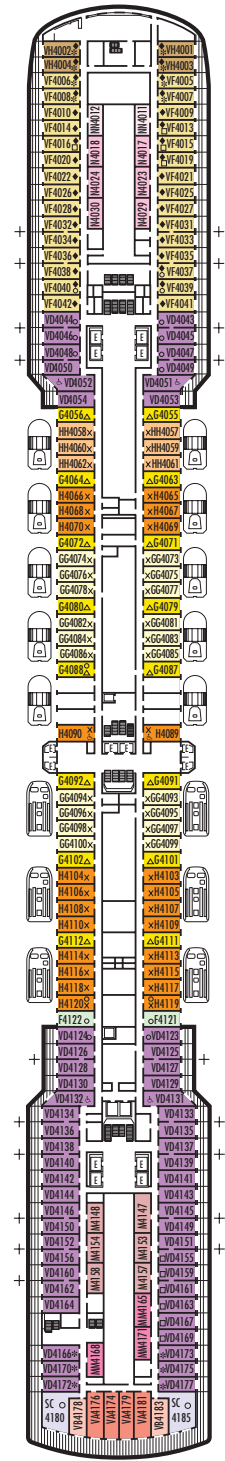

**MAIN DECK**  
Staterooms 1001-1127  
252 ft. from bow  
to Staterooms 1001 & 1002.

102 ft. to stern  
from Staterooms 1122 & 1127.

**LOWER PROMENADE DECK**

**PROMENADE DECK**

**UPPER PROMENADE DECK**  
Staterooms 4001-4185  
1022 ft. from bow  
to Staterooms 4001 & 4002.

9 ft. to stern from  
Staterooms 4180, 4178, 4176,  
4174, 4179, 4181, 4183 & 4185.

**VERANDAH DECK**  
Staterooms 5001-5191  
102 ft. from bow  
to Staterooms 5001 & 5002.

17 ft. to stern from  
Staterooms 5190, 5188, 5186,  
5184, 5185, 5187, 5189 & 5191.

**UPPER VERANDAH DECK**  
Staterooms 6001-6177  
112 ft. from bow  
to Staterooms 6003 & 6004.

21 ft. to stern from  
Staterooms 6166, 6164, 6162,  
6173, 6175 & 6177.

**STATEROOM SYMBOL LEGEND**

- \* Shower only
- Triple (2 lower beds, 1 sofa bed)
- Quad (2 lower beds, 1 sofa bed, 1 upper)
- △ Partial sea view
- × Fully obstructed view
- + Connecting rooms
- ◆ Staterooms have solid steel verandah railings instead of clear-view Plexiglas railings
- ♿ Staterooms SC6164, SC6175, SY5001, SY5002, SY6108, S58068, VA6003, VA6004, VA8031, VA8032, VB6049, VD4051, VD4052, VD4131, VD4132, VF5051, VF5054, VF5137, VF5140, CI081, CI082, D1100, H4089, H4090, I-8037, J1074, N1011, N1012 are wheelchair accessible, shower only.

**ROTTERDAM DECK**

Staterooms 7001-7145  
121 ft. from bow  
to Staterooms 7001 & 7002.

27 ft. to stern from Staterooms 7142, 7140, 7138, 7136, 7139, 7141, 7143 & 7145.

**NAVIGATION DECK**

Staterooms 8001-8147  
186 ft. from bow  
to Staterooms 8001 & 8002.