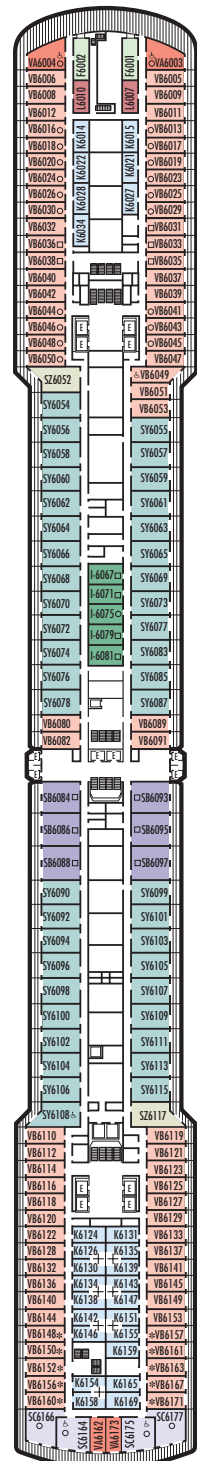

**MAIN DECK**  
Staterooms 1001-1127  
252 ft. from bow  
to Staterooms 1001 & 1002.

102 ft. to stern  
from Staterooms 1122 & 1127.

**LOWER PROMENADE DECK**

**PROMENADE DECK**

**UPPER PROMENADE DECK**  
Staterooms 4001-4185  
1022 ft. from bow  
to Staterooms 4001 & 4002.

9 ft. to stern from  
Staterooms 4180, 4178, 4176,  
4174, 4179, 4181, 4183 & 4185.

**VERANDAH DECK**  
Staterooms 5001-5191  
102 ft. from bow  
to Staterooms 5001 & 5002.

17 ft. to stern from  
Staterooms 5190, 5188, 5186,  
5184, 5185, 5187, 5189 & 5191.

**UPPER VERANDAH DECK**  
Staterooms 6001-6177  
112 ft. from bow  
to Staterooms 6003 & 6004.

21 ft. to stern from  
Staterooms 6166, 6164, 6162,  
6173, 6175 & 6177.

**STATEROOM SYMBOL LEGEND**

- \* Shower only
- Triple (2 lower beds, 1 sofa bed)
- Quad (2 lower beds, 1 sofa bed, 1 upper)
- △ Partial sea view
- × Fully obstructed view
- + Connecting rooms
- ◆ Staterooms have solid steel verandah railings instead of clear-view Plexiglas railings
- ♿ Staterooms SC6164, SC6175, SY5001, SY5002, SY6108, S58068, VA6003, VA6004, VA8031, VA8032, VB6049, VD4051, VD4052, VD4131, VD4132, VF5051, VF5054, VF5137, VF5140, CI081, CI082, D1100, H4089, H4090, I-8037, J1074, N1011, N1012 are wheelchair accessible, shower only.

**ROTTERDAM DECK**

Staterooms 7001-7145  
121 ft. from bow  
to Staterooms 7001 & 7002.

27 ft. to stern from Staterooms 7142, 7140, 7138, 7136, 7139, 7141, 7143 & 7145.

**NAVIGATION DECK**

Staterooms 8001-8147  
186 ft. from bow  
to Staterooms 8001 & 8002.