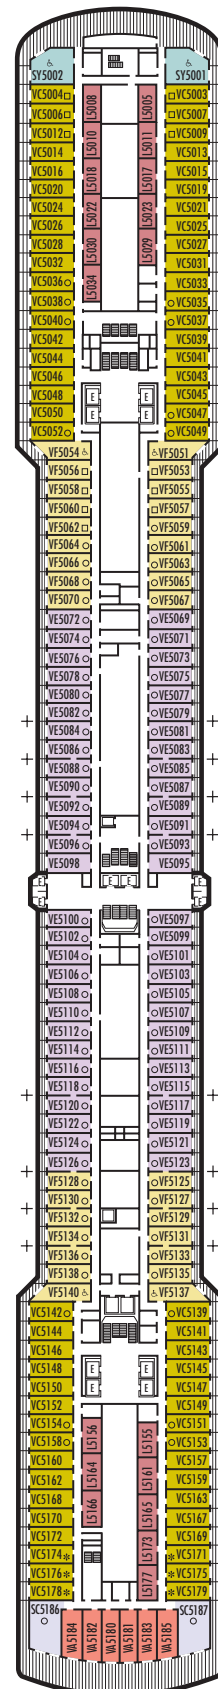

MAIN DECK
Staterooms 1001-1127
252 ft. from bow
to Staterooms 1001 & 1002.

102 ft. to stern
from Staterooms 1122 & 1127.

LOWER PROMENADE DECK

PROMENADE DECK

UPPER PROMENADE DECK
Staterooms 4001-4185
1022 ft. from bow
to Staterooms 4001 & 4002.

9 ft. to stern from
Staterooms 4180, 4178, 4176,
4174, 4179, 4181, 4183 & 4185.

VERANDAH DECK
Staterooms 5001-5187
102 ft. from bow
to Staterooms 5001 & 5002.

23 ft. to stern from
Staterooms 5186, 5184, 5182,
5180, 5181, 5183, 5185 & 5187.

UPPER VERANDAH DECK
Staterooms 6001-6169
112 ft. from bow
to Staterooms 6003 & 6004.

33 ft. to stern from
Staterooms 6158, 6156, 6154,
6165, 6167 & 6169.

SHIP SPECIFICATIONS & FACILITIES

- 1,848 Guests
- 82,000 Gross Tons
- 950 Feet Long
- Automatic Stabilizers
- 11 Guest Decks
- 14 Guest Elevators
- 4 Outside Elevators
- 24 Public Rooms
- 4 Restaurants
- Outdoor Swimming Pools (one with sliding glass roof)
- Spa & Salon
- Two Show Lounges
- Duty-free Shops
- Library
- Casino
- Fitness Center
- Basketball Court
- Volleyball Court
- Golf Simulator
- Internet Center
- Suite Lounge

ROTTERDAM DECK

Staterooms 7001-7133
121 ft. from bow
to Staterooms 7001 & 7002.

56 ft. to stern from Staterooms 7132, 7130, 7128, 7126, 7127, 7129, 7131 & 7133.

NAVIGATION DECK

Staterooms 8001-8135
186 ft. from bow
to Staterooms 8001 & 8002.