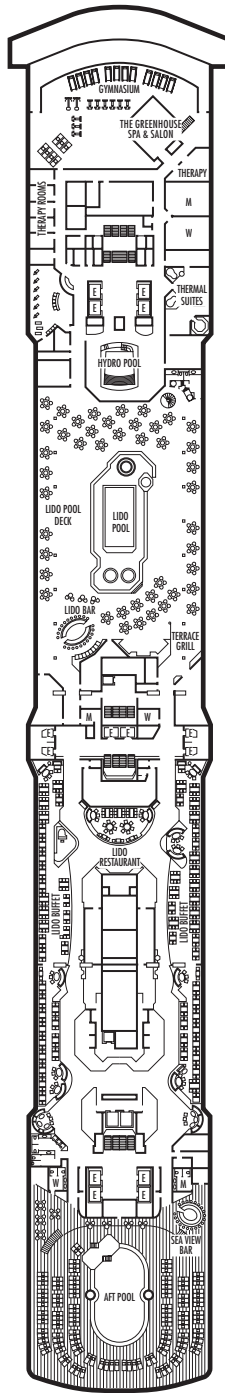

ROTTERDAM DECK

Staterooms 7001-7133
121 ft. from bow
to Staterooms 7001 & 7002.

56 ft. to stern from Staterooms 7132, 7130, 7128, 7126, 7127, 7129, 7131 & 7133.

NAVIGATION DECK

Staterooms 8001-8135
186 ft. from bow
to Staterooms 8001 & 8002.

68 ft. to stern from Staterooms 8128, 8126, 8124, 8122, 8129, 8131, 8133, & 8135.

LIDO DECK

OBSERVATION DECK

SPORTS DECK

ms Oosterdam

DECK PLANS & STATEROOMS

The deck plans are color-coded by category of stateroom, and the category letter precedes the stateroom number in each room. All staterooms are equipped with television, mini-bar, DVD player*, mini-safe, data port, telephone and multi-channel music.

Important Note: Not all staterooms within each category have the same furniture configuration and/or facilities. Appropriate symbols within the rooms on the deck plans describe differences from the stateroom descriptions below.

VERANDAH SUITES

PS
Penthouse Verandah Suites: Bedroom with 1 king-size bed, oversize whirlpool bath & shower & additional shower stall, living room, dining room, dressing room, private verandah with whirlpool, pantry, 1 sofa bed for 2 persons, microwave, refrigerator, guest toilet, private stereo system, floor-to-ceiling windows.

SA SB SC
Deluxe Verandah Suites: 2 lower beds convertible to 1 king-size bed, bathroom with dual sink vanity, full-size whirlpool bath & shower & additional shower stall, large sitting area, dressing room, private verandah, 1 sofa bed for 2 persons, floor-to-ceiling windows.