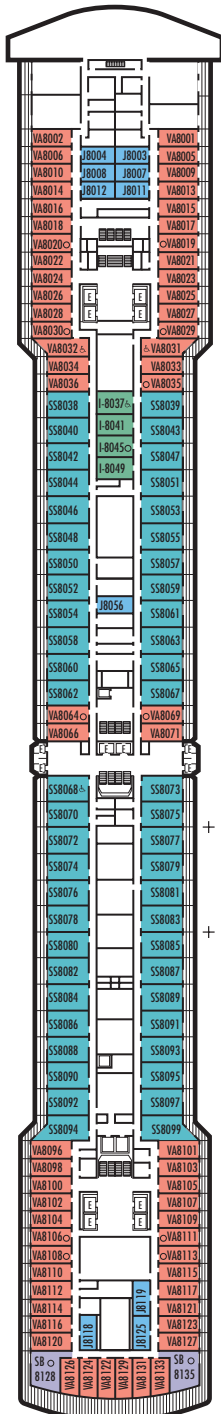

MAIN DECK
Staterooms 1001-1127
252 ft. from bow
to Staterooms 1001 & 1002.

102 ft. to stern
from Staterooms 1122 & 1127.

LOWER PROMENADE DECK

PROMENADE DECK

UPPER PROMENADE DECK
Staterooms 4001-4185
1022 ft. from bow
to Staterooms 4001 & 4002.

9 ft. to stern from
Staterooms 4180, 4178, 4176,
4174, 4179, 4181, 4183 & 4185.

VERANDAH DECK
Staterooms 5001-5187
102 ft. from bow
to Staterooms 5001 & 5002.

23 ft. to stern from
Staterooms 5186, 5184, 5182,
5180, 5181, 5183, 5185 & 5187.

UPPER VERANDAH DECK
Staterooms 6001-6169
112 ft. from bow
to Staterooms 6003 & 6004.

33 ft. to stern from
Staterooms 6158, 6156, 6154,
6165, 6167 & 6169.

SHIP SPECIFICATIONS & FACILITIES

- 1,848 Guests
- 82,000 Gross Tons
- 950 Feet Long
- Automatic Stabilizers
- 11 Guest Decks
- 14 Guest Elevators
- 4 Outside Elevators
- 24 Public Rooms
- 4 Restaurants
- Outdoor Swimming Pools (one with sliding glass roof)
- Spa & Salon
- Two Show Lounges
- Duty-free Shops
- Library
- Casino
- Fitness Center
- Basketball Court
- Volleyball Court
- Golf Simulator
- Internet Center
- Suite Lounge

ROTTERDAM DECK

Staterooms 7001-7133
121 ft. from bow
to Staterooms 7001 & 7002.

56 ft. to stern from Staterooms 7132, 7130, 7128, 7126, 7127, 7129, 7131 & 7133.

NAVIGATION DECK

Staterooms 8001-8135
186 ft. from bow
to Staterooms 8001 & 8002.