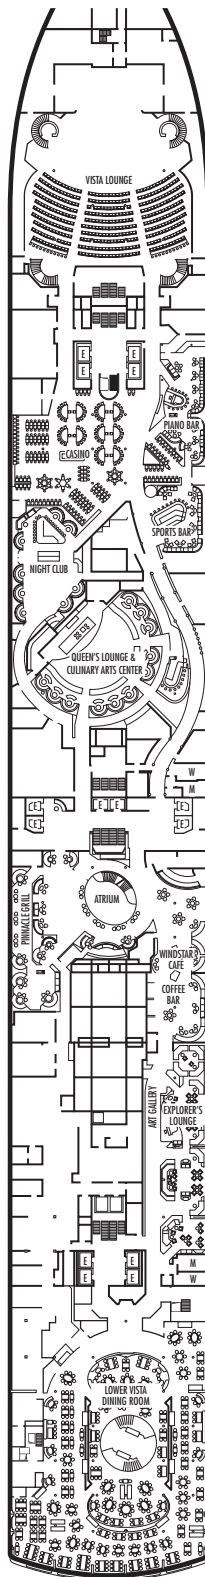

MAIN DECK
Staterooms 1001-1127
252 ft. from bow
to Staterooms 1001 & 1002.

102 ft. to stern
from Staterooms 1122 & 1127.

LOWER PROMENADE DECK

PROMENADE DECK

UPPER PROMENADE DECK
Staterooms 4001-4185
1022 ft. from bow
to Staterooms 4001 & 4002.

9 ft. to stern from
Staterooms 4180, 4178, 4176,
4174, 4179, 4181, 4183 & 4185.

VERANDAH DECK
Staterooms 5001-5187
102 ft. from bow
to Staterooms 5001 & 5002.

23 ft. to stern from
Staterooms 5186, 5184, 5182,
5180, 5181, 5183, 5185 & 5187.

UPPER VERANDAH DECK
Staterooms 6001-6169
112 ft. from bow
to Staterooms 6003 & 6004.

33 ft. to stern from
Staterooms 6158, 6156, 6154,
6165, 6167 & 6169.

SHIP SPECIFICATIONS & FACILITIES

- 1,848 Guests
- 82,000 Gross Tons
- 950 Feet Long
- Automatic Stabilizers
- 11 Guest Decks
- 14 Guest Elevators
- 4 Outside Elevators
- 24 Public Rooms
- 4 Restaurants
- Outdoor Swimming Pools (one with sliding glass roof)
- Spa & Salon
- Two Show Lounges
- Duty-free Shops
- Library
- Casino
- Fitness Center
- Basketball Court
- Volleyball Court
- Golf Simulator
- Internet Center
- Suite Lounge