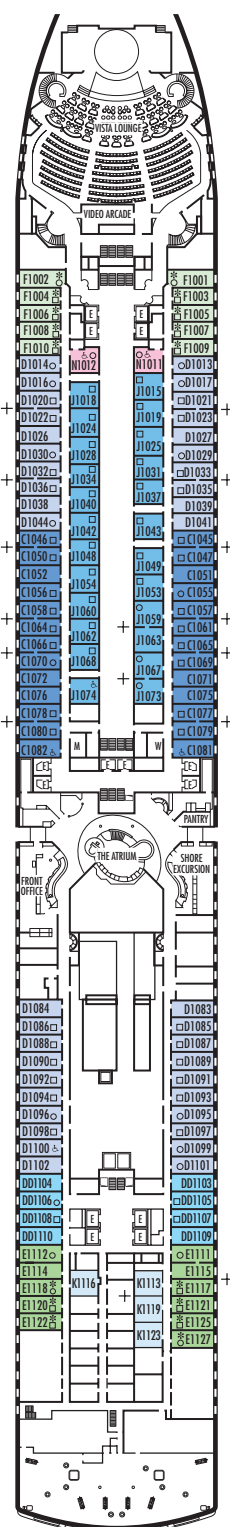

MAIN DECK
Staterooms 1001-1127
252 ft. from bow
to Staterooms 1001 & 1002.

102 ft. to stern
from Staterooms 1122 & 1127.

LOWER PROMENADE DECK

PROMENADE DECK

UPPER PROMENADE DECK
Staterooms 4001-4185
1022 ft. from bow
to Staterooms 4001 & 4002.

9 ft. to stern from
Staterooms 4180, 4178, 4176,
4174, 4179, 4181, 4183 & 4185.

VERANDAH DECK
Staterooms 5001-5187
102 ft. from bow
to Staterooms 5001 & 5002.

23 ft. to stern from
Staterooms 5186, 5184, 5182,
5180, 5181, 5183, 5185 & 5187.

UPPER VERANDAH DECK
Staterooms 6001-6169
112 ft. from bow
to Staterooms 6003 & 6004.

33 ft. to stern from
Staterooms 6158, 6156, 6154,
6165, 6167 & 6169.

SHIP SPECIFICATIONS & FACILITIES

- 1,848 Guests
- 82,000 Gross Tons
- 950 Feet Long
- Automatic Stabilizers
- 11 Guest Decks
- 14 Guest Elevators
- 4 Outside Elevators
- 24 Public Rooms
- 4 Restaurants
- Outdoor Swimming Pools (one with sliding glass roof)
- Spa & Salon
- Two Show Lounges
- Duty-free Shops
- Library
- Casino
- Fitness Center
- Basketball Court
- Volleyball Court
- Golf Simulator
- Internet Center
- Suite Lounge

ROTTERDAM DECK

Staterooms 7001-7133
121 ft. from bow
to Staterooms 7001 & 7002.

56 ft. to stern from Staterooms 7132, 7130, 7128, 7126, 7127, 7129, 7131 & 7133.

NAVIGATION DECK

Staterooms 8001-8135
186 ft. from bow
to Staterooms 8001 & 8002.