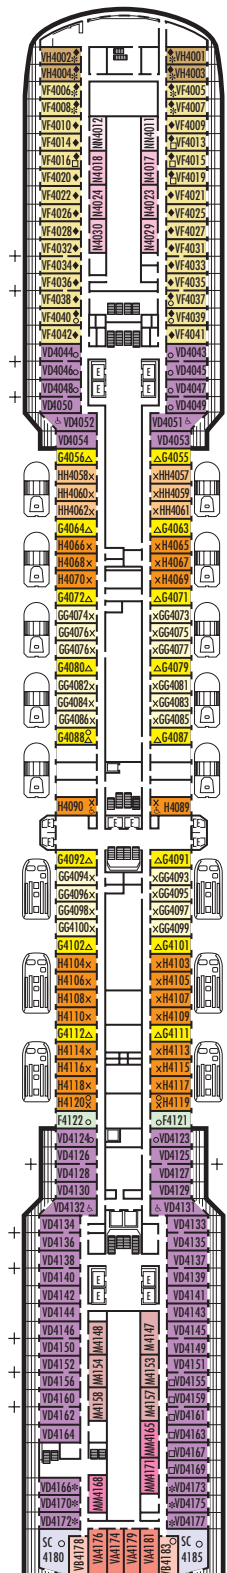

MAIN DECK
Staterooms 1001-1127
252 ft. from bow
to Staterooms 1001 & 1002.

102 ft. to stern
from Staterooms 1122 & 1127.

LOWER PROMENADE DECK

PROMENADE DECK

UPPER PROMENADE DECK
Staterooms 4001-4185
1022 ft. from bow
to Staterooms 4001 & 4002.

9 ft. to stern from
Staterooms 4180, 4178, 4176,
4174, 4179, 4181, 4183 & 4185.

VERANDAH DECK
Staterooms 5001-5187
102 ft. from bow
to Staterooms 5001 & 5002.

23 ft. to stern from
Staterooms 5186, 5184, 5182,
5180, 5181, 5183, 5185 & 5187.

UPPER VERANDAH DECK
Staterooms 6001-6169
112 ft. from bow
to Staterooms 6003 & 6004.

33 ft. to stern from
Staterooms 6158, 6156, 6154,
6165, 6167 & 6169.

SHIP SPECIFICATIONS & FACILITIES

- 1,848 Guests
- 82,000 Gross Tons
- 950 Feet Long
- Automatic Stabilizers
- 11 Guest Decks
- 14 Guest Elevators
- 4 Outside Elevators
- 24 Public Rooms
- 4 Restaurants
- Outdoor Swimming Pools (one with sliding glass roof)
- Spa & Salon
- Two Show Lounges
- Duty-free Shops
- Library
- Casino
- Fitness Center
- Basketball Court
- Volleyball Court
- Golf Simulator
- Internet Center
- Suite Lounge

ROTTERDAM DECK

Staterooms 7001-7133
121 ft. from bow
to Staterooms 7001 & 7002.

56 ft. to stern from Staterooms 7132, 7130, 7128, 7126, 7127, 7129, 7131 & 7133.

NAVIGATION DECK

Staterooms 8001-8135
186 ft. from bow
to Staterooms 8001 & 8002.