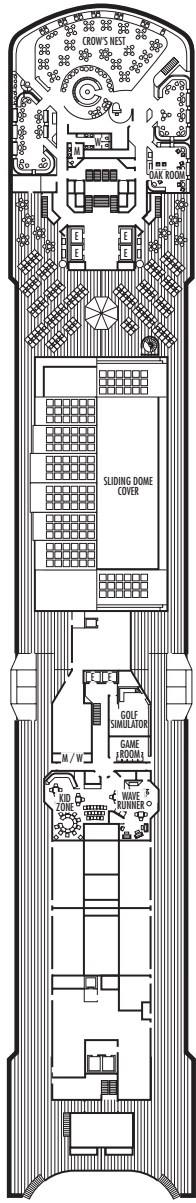

OBSERVATION DECK