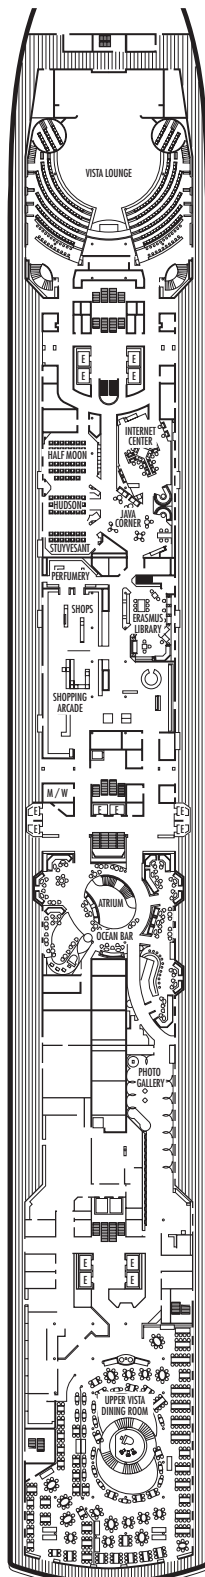

MAIN DECK
Staterooms 1001-1127
252 ft. from bow
to Staterooms 1001 & 1002.

102 ft. to stern
from Staterooms 1122 & 1127.

LOWER PROMENADE DECK

PROMENADE DECK

UPPER PROMENADE DECK
Staterooms 4001-4185
1022 ft. from bow
to Staterooms 4001 & 4002.

9 ft. to stern from
Staterooms 4180, 4178, 4176,
4174, 4179, 4181, 4183 & 4185.

VERANDAH DECK
Staterooms 5001-5187
102 ft. from bow
to Staterooms 5001 & 5002.

23 ft. to stern from
Staterooms 5186, 5184, 5182,
5180, 5181, 5183, 5185 & 5187.

UPPER VERANDAH DECK
Staterooms 6001-6169
112 ft. from bow
to Staterooms 6003 & 6004.

33 ft. to stern from
Staterooms 6158, 6156, 6154,
6165, 6167 & 6169.

SHIP SPECIFICATIONS & FACILITIES

- 1,848 Guests
- 82,000 Gross Tons
- 950 Feet Long
- Automatic Stabilizers
- 11 Guest Decks
- 14 Guest Elevators
- 4 Outside Elevators
- 24 Public Rooms
- 4 Restaurants
- Outdoor Swimming Pools (one with sliding glass roof)
- Spa & Salon
- Two Show Lounges
- Duty-free Shops
- Library
- Casino
- Fitness Center
- Basketball Court
- Volleyball Court
- Golf Simulator
- Internet Center
- Suite Lounge

ROTTERDAM DECK

Staterooms 7001-7133
121 ft. from bow
to Staterooms 7001 & 7002.

56 ft. to stern from Staterooms 7132, 7130, 7128, 7126, 7127, 7129, 7131 & 7133.

NAVIGATION DECK

Staterooms 8001-8135
186 ft. from bow
to Staterooms 8001 & 8002.