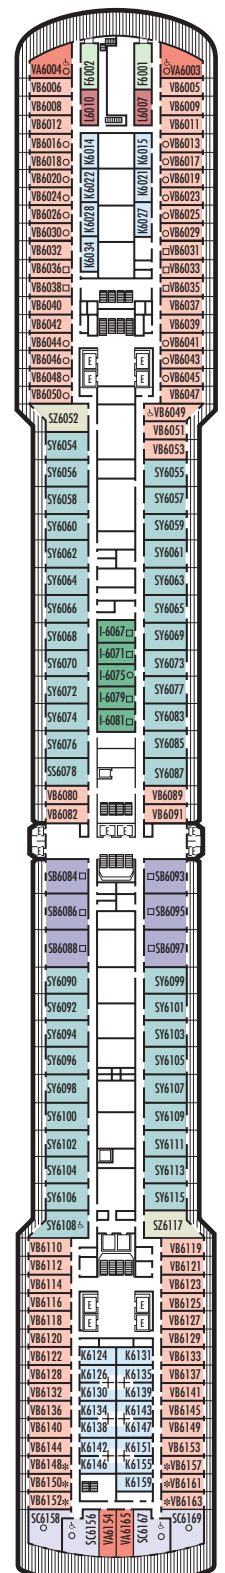

MAIN DECK
Staterooms 1001-1127
252 ft. from bow
to Staterooms 1001 & 1002.

102 ft. to stern
from Staterooms 1122 & 1127.

LOWER PROMENADE DECK

PROMENADE DECK

UPPER PROMENADE DECK
Staterooms 4001-4185
1022 ft. from bow
to Staterooms 4001 & 4002.

9 ft. to stern from
Staterooms 4180, 4178, 4176,
4174, 4179, 4181, 4183 & 4185.

VERANDAH DECK
Staterooms 5001-5187
102 ft. from bow
to Staterooms 5001 & 5002.

23 ft. to stern from
Staterooms 5186, 5184, 5182,
5180, 5181, 5183, 5185 & 5187.

UPPER VERANDAH DECK
Staterooms 6001-6169
112 ft. from bow
to Staterooms 6003 & 6004.

33 ft. to stern from
Staterooms 6158, 6156, 6154,
6165, 6167 & 6169.

SHIP SPECIFICATIONS & FACILITIES

- 1,848 Guests
- 82,000 Gross Tons
- 950 Feet Long
- Automatic Stabilizers
- 11 Guest Decks
- 14 Guest Elevators
- 4 Outside Elevators
- 24 Public Rooms
- 4 Restaurants
- Outdoor Swimming Pools (one with sliding glass roof)
- Spa & Salon
- Two Show Lounges
- Duty-free Shops
- Library
- Casino
- Fitness Center
- Basketball Court
- Volleyball Court
- Golf Simulator
- Internet Center
- Suite Lounge

ROTTERDAM DECK

Staterooms 7001-7133
121 ft. from bow
to Staterooms 7001 & 7002.

56 ft. to stern from Staterooms 7132, 7130, 7128, 7126, 7127, 7129, 7131 & 7133.

NAVIGATION DECK

Staterooms 8001-8135
186 ft. from bow
to Staterooms 8001 & 8002.