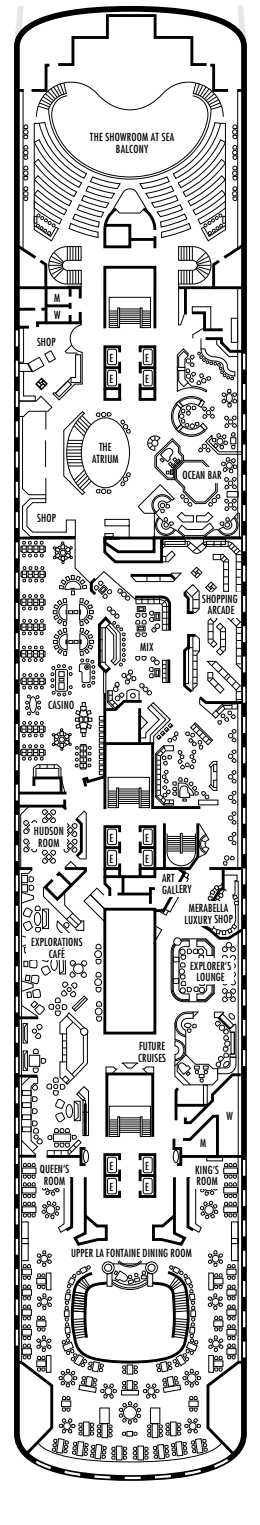

DOLPHIN DECK

Staterooms 1800–1956
90 ft. from bow to
Staterooms 1800 & 1801.

52 ft. to stern from
Staterooms 1943 & 1956.

MAIN DECK

Staterooms 2500–2711
103 ft. from bow to
Staterooms 2500 & 2501.

16 ft. to stern from
Staterooms 2704, 2707 & 2711.

LOWER PROMENADE DECK

Staterooms 3300–3439
118 ft. from bow to
Staterooms 3300 & 3301.

21 ft. to stern from
Staterooms 3428 & 3439.

PROMENADE DECK

UPPER PROMENADE DECK

STATEROOM SYMBOL LEGEND

- * Shower only
- Bathtub & shower
- ▲ 2 lower beds
- Triple (2 lower beds, 1 sofa bed)
- Quad (2 lower beds, 1 sofa bed, 1 upper)
- △ Partial sea view
- × Fully obstructed view
- + Connecting rooms
- ◇ These staterooms have portholes instead of windows
- ♿ Staterooms S7041 & S7040 are wheelchair accessible with bathtub & shower. Staterooms A7061, A6223, CQ6104, HH3439, D3437, HH3428, DD3399, DD3394, CA3333, CA3331, E2709, G2704, E2702, L2696, K2555, K2554, G2500, FF1956, FF1943, H1807, H1806, H1805, H1804 are wheelchair accessible, shower only.

SHIP SPECIFICATIONS & FACILITIES

- 1,404 Guests
- 59,885 Gross Tons
- 781 Feet Long
- Automatic Stabilizers
- 10 Guest Decks
- 12 Guest Elevators
- 4 Restaurants
- 2 Outdoor Swimming Pools (one with sliding glass roof)
- Spa & Salon
- Fitness Center
- Movie Theatre
- Suite Lounge
- Duty-free Shops
- Internet Center
- Library
- Casino
- Practice Tennis Court
- Basketball Court

VERANDAH DECK
Staterooms 6100–6240
138 ft. from bow to
Staterooms 6100 & 6102.

NAVIGATION DECK
Staterooms 7001–7076
226 ft. from bow to
Staterooms 7001 & 7002.

LIDO DECK

SPORTS DECK

ms Rotterdam

DECK PLANS & STATEROOMS