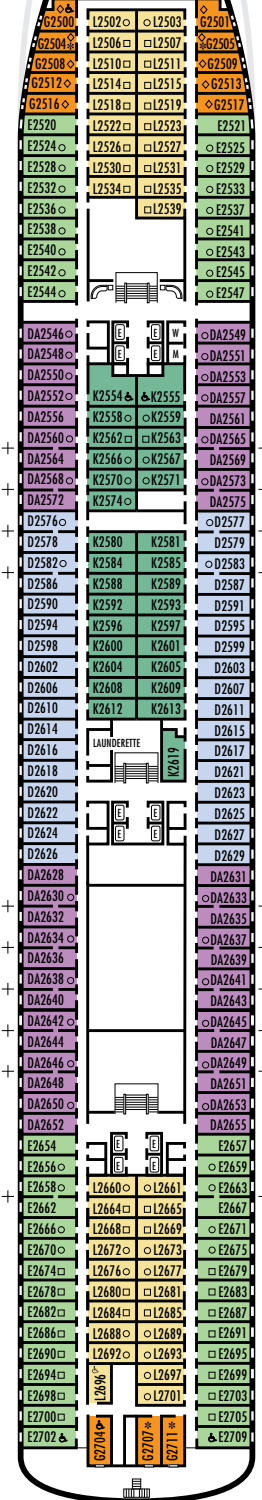

DOLPHIN DECK

Staterooms 1800–1956
90 ft. from bow to
Staterooms 1800 & 1801.

52 ft. to stern from
Staterooms 1943 & 1956.

MAIN DECK

Staterooms 2500–2711
103 ft. from bow to
Staterooms 2500 & 2501.

16 ft. to stern from
Staterooms 2704, 2707 & 2711.

LOWER PROMENADE DECK

Staterooms 3300–3439
118 ft. from bow to
Staterooms 3300 & 3301.

21 ft. to stern from
Staterooms 3428 & 3439.

PROMENADE DECK

UPPER PROMENADE DECK

STATEROOM SYMBOL LEGEND

- * Shower only
- Bathtub & shower
- ▲ 2 lower beds
- Triple (2 lower beds, 1 sofa bed)
- Quad (2 lower beds, 1 sofa bed, 1 upper)
- △ Partial sea view
- × Fully obstructed view
- + Connecting rooms
- ◇ These staterooms have portholes instead of windows
- ♿ Staterooms S7041 & S7040 are wheelchair accessible with bathtub & shower. Staterooms A7061, A6223, CQ6104, HH3439, D3437, HH3428, DD3399, DD3394, CA3333, CA3331, E2709, G2704, E2702, L2696, K2555, K2554, G2500, FF1956, FF1943, H1807, H1806, H1805, H1804 are wheelchair accessible, shower only.

SHIP SPECIFICATIONS & FACILITIES

- 1,404 Guests
- 59,885 Gross Tons
- 781 Feet Long
- Automatic Stabilizers
- 10 Guest Decks
- 12 Guest Elevators
- 4 Restaurants
- 2 Outdoor Swimming Pools (one with sliding glass roof)
- Spa & Salon
- Fitness Center
- Movie Theatre
- Suite Lounge
- Duty-free Shops
- Internet Center
- Library
- Casino
- Practice Tennis Court
- Basketball Court

VERANDAH DECK
Staterooms 6100–6240
138 ft. from bow to
Staterooms 6100 & 6102.

NAVIGATION DECK
Staterooms 7001–7076
226 ft. from bow to
Staterooms 7001 & 7002.

LIDO DECK

SPORTS DECK

ms Rotterdam

DECK PLANS & STATEROOMS