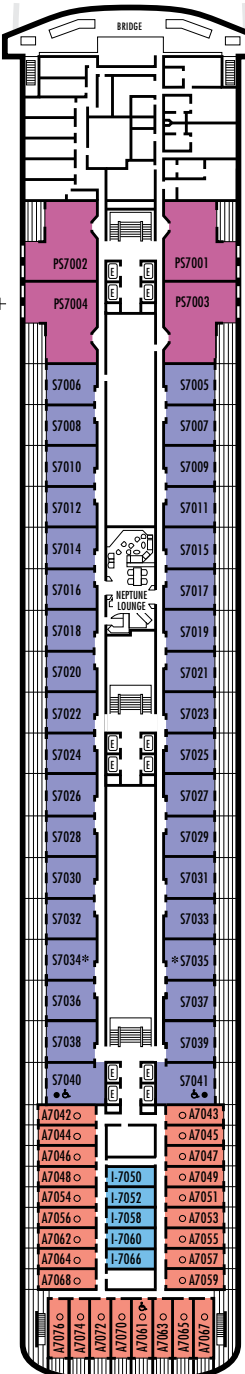

Important Note: Not all staterooms within each category have the same furniture configuration and/or facilities. Appropriate symbols within the rooms on the deck plans describe differences from the stateroom descriptions below.

VERANDAH SUITES

PS

Penthouse Verandah Suites: Bedroom with 1 king-size bed, oversize whirlpool bath & shower, living room, dining room, dressing room, private verandah, pantry, 1 sofa bed for 2 persons, mini-bar, refrigerator, guest toilet, floor-to-ceiling windows.

S

Deluxe Verandah Suites: 2 lower beds convertible to 1 king-size bed, whirlpool bath & shower, large sitting area, dressing room, private verandah, 1 sofa bed for 2 persons, mini-bar, refrigerator, floor-to-ceiling windows.

A BQ* B BB BC

Verandah Suites: 2 lower beds convertible to 1 queen-size bed, whirlpool bath & shower, sitting area, private verandah, mini-bar, refrigerator, floor-to-ceiling windows.

OCEAN-VIEW STATEROOMS

CA

Lanai: 2 lower beds convertible to 1 queen-size bed, bathtub & shower. Sliding glass doors lead onto the walk-around Lower Promenade Deck.

CQ* C D DA DD

E EE F FF G

H

HH

INTERIOR STATEROOMS

I J K L M

MM

Large: 2 lower beds convertible to 1 queen-size bed, shower.

N NN

Standard: 2 lower beds convertible to 1 queen-size bed, shower.

▼ Spa Suites and Staterooms. Opt for the serenity of a new Spa Suite or Stateroom, featuring modern spa amenities.