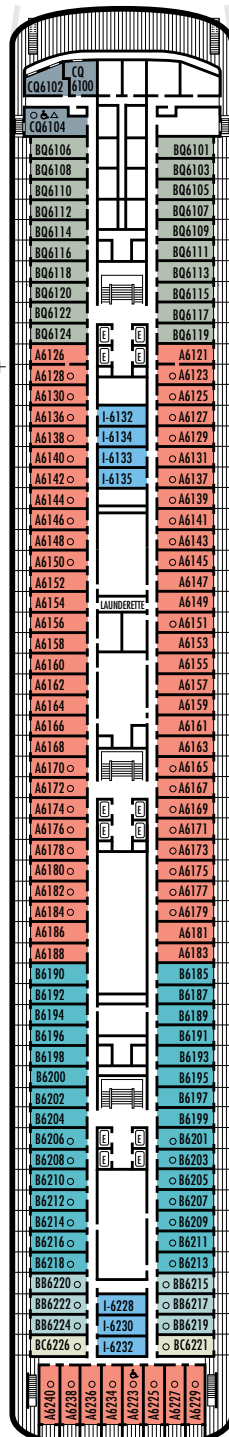

Important Note: Not all staterooms within each category have the same furniture configuration and/or facilities. Appropriate symbols within the rooms on the deck plans describe differences from the stateroom descriptions below.

VERANDAH SUITES

PS

Penthouse Verandah Suites: Bedroom with 1 king-size bed, oversize whirlpool bath & shower, living room, dining room, dressing room, private verandah, pantry, 1 sofa bed for 2 persons, mini-bar, refrigerator, guest toilet, floor-to-ceiling windows.

S

Deluxe Verandah Suites: 2 lower beds convertible to 1 king-size bed, whirlpool bath & shower, large sitting area, dressing room, private verandah, 1 sofa bed for 2 persons, mini-bar, refrigerator, floor-to-ceiling windows.

A BQ* B BB BC

Verandah Suites: 2 lower beds convertible to 1 queen-size bed, whirlpool bath & shower, sitting area, private verandah, mini-bar, refrigerator, floor-to-ceiling windows.

OCEAN-VIEW STATEROOMS

CA

Lanai: 2 lower beds convertible to 1 queen-size bed, bathtub & shower. Sliding glass doors lead onto the walk-around Lower Promenade Deck.

CQ* C D DA DD

E EE F FF G

H

HH

INTERIOR STATEROOMS

I J K L M

MM

Large: 2 lower beds convertible to 1 queen-size bed, shower.

N NN

Standard: 2 lower beds convertible to 1 queen-size bed, shower.

▼ Spa Suites and Staterooms. Opt for the serenity of a new Spa Suite or Stateroom, featuring modern spa amenities.