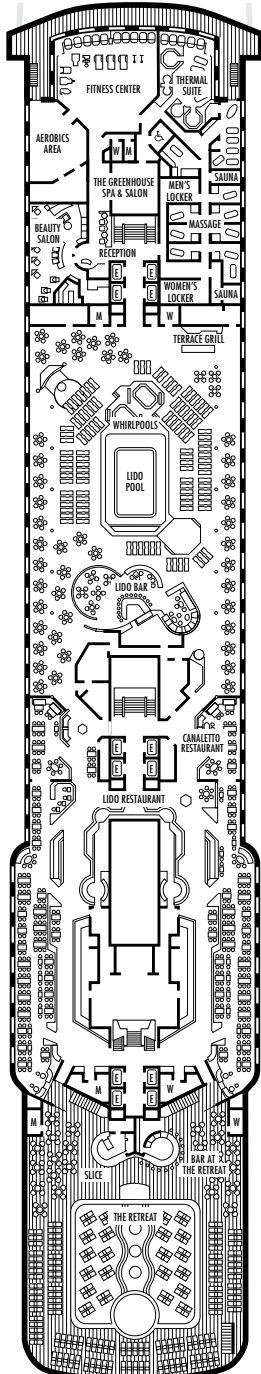

Important Note: Not all staterooms within each category have the same furniture configuration and/or facilities. Appropriate symbols within the rooms on the deck plans describe differences from the stateroom descriptions below.

VERANDAH SUITES

PS

Penthouse Verandah Suites: Bedroom with 1 king-size bed, oversize whirlpool bath & shower, living room, dining room, dressing room, private verandah, pantry, 1 sofa bed for 2 persons, mini-bar, refrigerator, guest toilet, floor-to-ceiling windows.

S

Deluxe Verandah Suites: 2 lower beds convertible to 1 king-size bed, whirlpool bath & shower, large sitting area, dressing room, private verandah, 1 sofa bed for 2 persons, mini-bar, refrigerator, floor-to-ceiling windows.

A BQ* B BB BC

Verandah Suites: 2 lower beds convertible to 1 queen-size bed, whirlpool bath & shower, sitting area, private verandah, mini-bar, refrigerator, floor-to-ceiling windows.

OCEAN-VIEW STATEROOMS

CA

Lanai: 2 lower beds convertible to 1 queen-size bed, bathtub & shower. Sliding glass doors lead onto the walk-around Lower Promenade Deck.

CQ* C D DA DD

E EE F FF G

H

HH

INTERIOR STATEROOMS

I J K L M

MM

Large: 2 lower beds convertible to 1 queen-size bed, shower.

N NN

Standard: 2 lower beds convertible to 1 queen-size bed, shower.

▼ Spa Suites and Staterooms. Opt for the serenity of a new Spa Suite or Stateroom, featuring modern spa amenities.