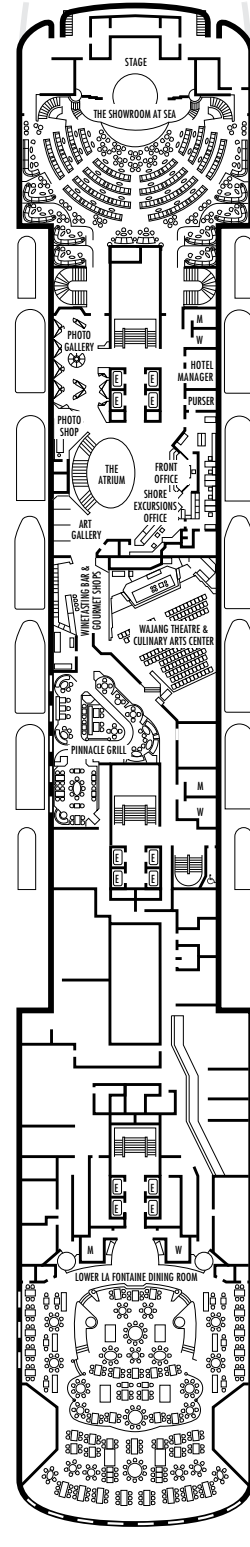

DOLPHIN DECK

Staterooms 1800–1956
90 ft. from bow to
Staterooms 1800 & 1801.

52 ft. to stern from
Staterooms 1943 & 1956.

MAIN DECK

Staterooms 2500–2711
103 ft. from bow to
Staterooms 2500 & 2501.

16 ft. to stern from
Staterooms 2704, 2707 & 2711.

LOWER PROMENADE DECK

Staterooms 3300–3439
118 ft. from bow to
Staterooms 3300 & 3301.

21 ft. to stern from
Staterooms 3428 & 3439.

PROMENADE DECK

UPPER PROMENADE DECK

STATEROOM SYMBOL LEGEND

- * Shower only
- Bathtub & shower
- ▲ 2 lower beds
- Triple (2 lower beds, 1 sofa bed)
- Quad (2 lower beds, 1 sofa bed, 1 upper)
- △ Partial sea view
- × Fully obstructed view
- + Connecting rooms
- ◇ These staterooms have portholes instead of windows
- ♿ Staterooms S7041 & S7040 are wheelchair accessible with bathtub & shower. Staterooms A7061, A6223, CQ6104, HH3439, D3437, HH3428, DD3399, DD3394, CA3333, CA3331, E2709, G2704, E2702, L2696, K2555, K2554, G2500, FF1956, FF1943, H1807, H1806, H1805, H1804 are wheelchair accessible, shower only.

SHIP SPECIFICATIONS & FACILITIES

- 1,404 Guests
- 59,885 Gross Tons
- 781 Feet Long
- Automatic Stabilizers
- 10 Guest Decks
- 12 Guest Elevators
- 4 Restaurants
- 2 Outdoor Swimming Pools (one with sliding glass roof)
- Spa & Salon
- Fitness Center
- Movie Theatre
- Suite Lounge
- Duty-free Shops
- Internet Center
- Library
- Casino
- Practice Tennis Court
- Basketball Court

VERANDAH DECK
Staterooms 6100–6240
138 ft. from bow to
Staterooms 6100 & 6102.

NAVIGATION DECK
Staterooms 7001–7076
226 ft. from bow to
Staterooms 7001 & 7002.

LIDO DECK

SPORTS DECK

ms Rotterdam

DECK PLANS & STATEROOMS