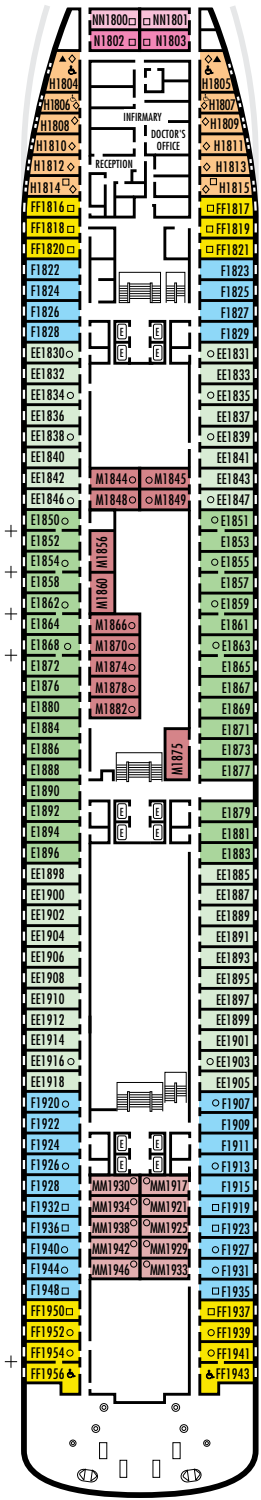

DOLPHIN DECK

Staterooms 1800–1956
90 ft. from bow to
Staterooms 1800 & 1801.

52 ft. to stern from
Staterooms 1943 & 1956.

MAIN DECK

Staterooms 2500–2711
103 ft. from bow to
Staterooms 2500 & 2501.

16 ft. to stern from
Staterooms 2704, 2707 & 2711.

LOWER PROMENADE DECK

Staterooms 3300–3439
118 ft. from bow to
Staterooms 3300 & 3301.

21 ft. to stern from
Staterooms 3428 & 3439.

PROMENADE DECK

UPPER PROMENADE DECK

STATEROOM SYMBOL LEGEND

- * Shower only
- Bathtub & shower
- ▲ 2 lower beds
- Triple (2 lower beds, 1 sofa bed)
- Quad (2 lower beds, 1 sofa bed, 1 upper)
- △ Partial sea view
- × Fully obstructed view
- + Connecting rooms
- ◇ These staterooms have portholes instead of windows
- ♿ Staterooms S7041 & S7040 are wheelchair accessible with bathtub & shower. Staterooms A7061, A6223, CQ6104, HH3439, D3437, HH3428, DD3399, DD3394, CA3333, CA3331, E2709, G2704, E2702, L2696, K2555, K2554, G2500, FF1956, FF1943, H1807, H1806, H1805, H1804 are wheelchair accessible, shower only.

SHIP SPECIFICATIONS & FACILITIES

- 1,404 Guests
- 59,885 Gross Tons
- 781 Feet Long
- Automatic Stabilizers
- 10 Guest Decks
- 12 Guest Elevators
- 4 Restaurants
- 2 Outdoor Swimming Pools (one with sliding glass roof)
- Spa & Salon
- Fitness Center
- Movie Theatre
- Suite Lounge
- Duty-free Shops
- Internet Center
- Library
- Casino
- Practice Tennis Court
- Basketball Court

VERANDAH DECK
Staterooms 6100–6240
138 ft. from bow to
Staterooms 6100 & 6102.

NAVIGATION DECK
Staterooms 7001–7076
226 ft. from bow to
Staterooms 7001 & 7002.

LIDO DECK

SPORTS DECK

ms Rotterdam

DECK PLANS & STATEROOMS