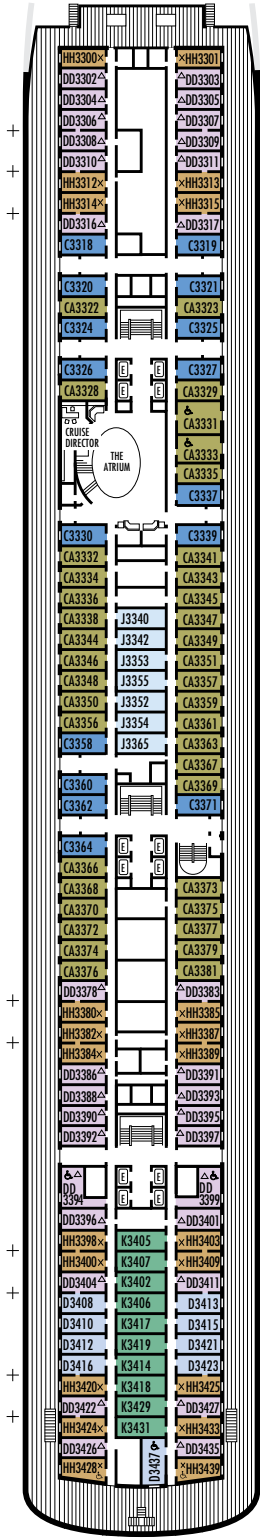

DOLPHIN DECK

Staterooms 1800–1956
90 ft. from bow to
Staterooms 1800 & 1801.

52 ft. to stern from
Staterooms 1943 & 1956.

MAIN DECK

Staterooms 2500–2711
103 ft. from bow to
Staterooms 2500 & 2501.

16 ft. to stern from
Staterooms 2704, 2707 & 2711.

LOWER PROMENADE DECK

Staterooms 3300–3439
118 ft. from bow to
Staterooms 3300 & 3301.

21 ft. to stern from
Staterooms 3428 & 3439.

PROMENADE DECK

UPPER PROMENADE DECK

STATEROOM SYMBOL LEGEND

- * Shower only
- Bathtub & shower
- ▲ 2 lower beds
- Triple (2 lower beds, 1 sofa bed)
- Quad (2 lower beds, 1 sofa bed, 1 upper)
- △ Partial sea view
- × Fully obstructed view
- + Connecting rooms
- ◇ These staterooms have portholes instead of windows
- ♿ Staterooms S7041 & S7040 are wheelchair accessible with bathtub & shower. Staterooms A7061, A6223, CQ6104, HH3439, D3437, HH3428, DD3399, DD3394, CA3333, CA3331, E2709, G2704, E2702, L2696, K2555, K2554, G2500, FF1956, FF1943, H1807, H1806, H1805, H1804 are wheelchair accessible, shower only.

SHIP SPECIFICATIONS & FACILITIES

- 1,404 Guests
- 59,885 Gross Tons
- 781 Feet Long
- Automatic Stabilizers
- 10 Guest Decks
- 12 Guest Elevators
- 4 Restaurants
- 2 Outdoor Swimming Pools (one with sliding glass roof)
- Spa & Salon
- Fitness Center
- Movie Theatre
- Suite Lounge
- Duty-free Shops
- Internet Center
- Library
- Casino
- Practice Tennis Court
- Basketball Court

VERANDAH DECK
Staterooms 6100–6240
138 ft. from bow to
Staterooms 6100 & 6102.

NAVIGATION DECK
Staterooms 7001–7076
226 ft. from bow to
Staterooms 7001 & 7002.

LIDO DECK

SPORTS DECK

ms Rotterdam

DECK PLANS & STATEROOMS