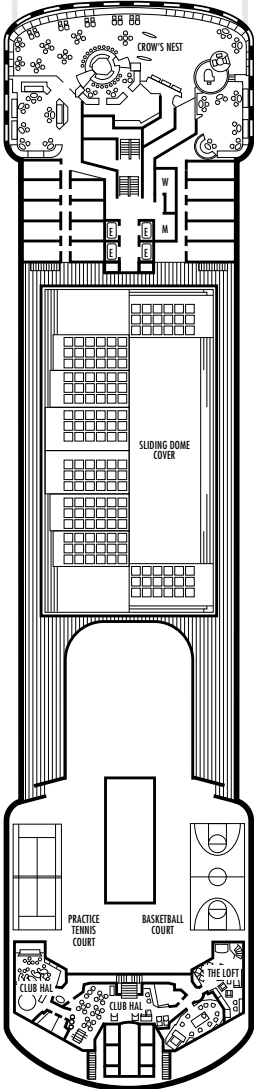

Important Note: Not all staterooms within each category have the same furniture configuration and/or facilities. Appropriate symbols within the rooms on the deck plans describe differences from the stateroom descriptions below.

VERANDAH SUITES

PS

Penthouse Verandah Suites: Bedroom with 1 king-size bed, oversize whirlpool bath & shower, living room, dining room, dressing room, private verandah, pantry, 1 sofa bed for 2 persons, mini-bar, refrigerator, guest toilet, floor-to-ceiling windows.

S

Deluxe Verandah Suites: 2 lower beds convertible to 1 king-size bed, whirlpool bath & shower, large sitting area, dressing room, private verandah, 1 sofa bed for 2 persons, mini-bar, refrigerator, floor-to-ceiling windows.

A BQ* B BB BC

Verandah Suites: 2 lower beds convertible to 1 queen-size bed, whirlpool bath & shower, sitting area, private verandah, mini-bar, refrigerator, floor-to-ceiling windows.

OCEAN-VIEW STATEROOMS

CA

Lanai: 2 lower beds convertible to 1 queen-size bed, bathtub & shower. Sliding glass doors lead onto the walk-around Lower Promenade Deck.

CQ* C D DA DD

E EE F FF G

H

HH

INTERIOR STATEROOMS

I J K L M

MM

Large: 2 lower beds convertible to 1 queen-size bed, shower.

N NN

Standard: 2 lower beds convertible to 1 queen-size bed, shower.

▼ Spa Suites and Staterooms. Opt for the serenity of a new Spa Suite or Stateroom, featuring modern spa amenities.