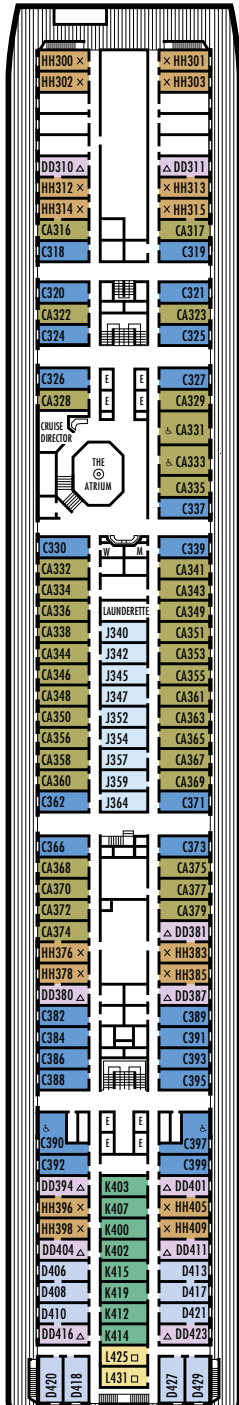

A DECK
Staterooms 700–848
106 ft. from bow to
Staterooms 700, 701 & 703.

43 ft. to stern from
Staterooms 833 & 848.

MAIN DECK
Staterooms 500–698
102 ft. from bow to
Stateroom 500.

22 ft. to stern from
Staterooms 695, 696, 697 & 698.

LOWER PROMENADE DECK
Staterooms 300–431
106 ft. from bow to
Staterooms 300 & 301.

13 ft. to stern from
Staterooms 418, 420, 427 & 429.

PROMENADE DECK

UPPER PROMENADE DECK

STATEROOM SYMBOL LEGEND

- Triple (2 lower beds, 1 sofa bed)
- Quad (2 lower beds, 1 sofa bed, 1 upper)
- △ Partial sea view
- × Fully obstructed view
- + Connecting rooms
- ◇ These staterooms have portholes instead of windows

- ★ Staterooms S030, BA200, BA202, L500, H501, H502, D567, FF829, FF831 are modified accessible, shower only with small step, step into bathroom, standard interior and exterior door size
- ♿ Staterooms CA331, CA333, C390, C397, G704, G706, G709 & G711 are wheelchair accessible, roll-in shower only, wheelchair-accessible doorways

SHIP SPECIFICATIONS & FACILITIES

- 1,350 Guests
- 57,092 Gross Tons
- 719 Feet Long
- Automatic Stabilizers
- 10 Guest Decks
- 8 Guest Elevators
- 3 Restaurants
- 2 Outdoor Swimming Pools (one with sliding glass roof)
- Spa & Salon
- Fitness Center
- Movie Theatre
- Duty-free Shops
- Internet Center
- Library
- Casino
- Suite Lounge
- Practice Tennis Court
- Basketball Court