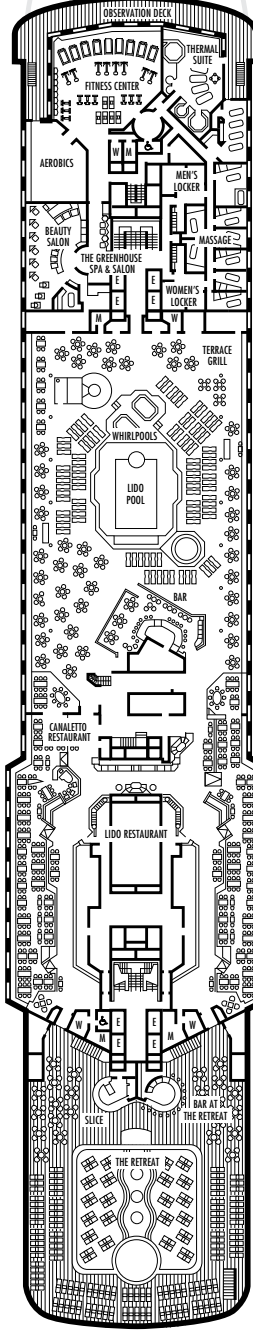

VERANDAH SUITES

PS

Penthouse Verandah Suite: Bedroom with 1 king-size bed, oversize whirlpool bath & shower, living room, dining room, dressing room, private verandah, pantry, 1 sofa bed for 2 persons, mini-bar, refrigerator, guest toilet, floor-to-ceiling windows.

S

Deluxe Verandah Suites: 2 lower beds convertible to 1 king-size bed, whirlpool bath & shower, large sitting area, dressing room, private verandah, 1 sofa bed for 2 persons, mini-bar, refrigerator, floor-to-ceiling windows.

A **B** **BA** **BB** **BC**
Verandah Suites: 2 lower beds convertible to 1 queen-size bed, whirlpool bath & shower, sitting area, private verandah, mini-bar, refrigerator, floor-to-ceiling windows.

VERANDAH STATEROOMS

BO*

Verandah Staterooms: 2 lower beds convertible to 1 queen-size bed, bath & shower, sitting area, private verandah, mini-bar, refrigerator, floor-to-ceiling windows.

OCEAN-VIEW STATEROOMS

CA

Lanai: 2 lower beds convertible to 1 queen-size bed, bathtub & shower. Sliding glass doors lead onto the walk-around Lower Promenade Deck.

C **D** **DA** **DD** **E**
EE **F** **FF** **G** **H**
Large: 2 lower beds convertible to 1 queen-size bed, bathtub & shower. All DD-category staterooms have partial sea views.

HH

Large: 2 lower beds convertible to 1 queen-size bed, bathtub & shower. All HH-category staterooms have fully obstructed views.

INTERIOR STATEROOMS

IQ* **I** **J** **K** **L**
M **MM**

Large: 2 lower beds convertible to 1 queen-size bed, shower.

N **NN**

Standard: 2 lower beds convertible to 1 queen-size bed, shower.

▼ Spa Staterooms. Opt for the serenity of a new Spa Stateroom, featuring modern spa amenities.