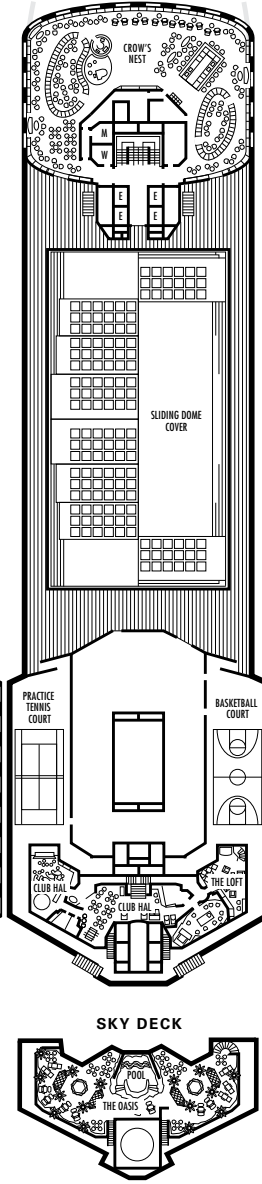

VERANDAH SUITES

PS

Penthouse Verandah Suite: Bedroom with 1 king-size bed, oversize whirlpool bath & shower, living room, dining room, dressing room, private verandah, pantry, 1 sofa bed for 2 persons, mini-bar, refrigerator, guest toilet, floor-to-ceiling windows.

S

Deluxe Verandah Suites: 2 lower beds convertible to 1 king-size bed, whirlpool bath & shower, large sitting area, dressing room, private verandah, 1 sofa bed for 2 persons, mini-bar, refrigerator, floor-to-ceiling windows.

A **B** **BA** **BB** **BC**
Verandah Suites: 2 lower beds convertible to 1 queen-size bed, whirlpool bath & shower, sitting area, private verandah, mini-bar, refrigerator, floor-to-ceiling windows.

VERANDAH STATEROOMS

BO*

Verandah Staterooms: 2 lower beds convertible to 1 queen-size bed, bath & shower, sitting area, private verandah, mini-bar, refrigerator, floor-to-ceiling windows.

OCEAN-VIEW STATEROOMS

CA

Lanai: 2 lower beds convertible to 1 queen-size bed, bathtub & shower. Sliding glass doors lead onto the walk-around Lower Promenade Deck.

C **D** **DA** **DD** **E**
EE **F** **FF** **G** **H**
Large: 2 lower beds convertible to 1 queen-size bed, bathtub & shower. All DD-category staterooms have partial sea views.

HH

Large: 2 lower beds convertible to 1 queen-size bed, bathtub & shower. All HH-category staterooms have fully obstructed views.

INTERIOR STATEROOMS

IQ* **I** **J** **K** **L**
M **MM**

Large: 2 lower beds convertible to 1 queen-size bed, shower.

N **NN**

Standard: 2 lower beds convertible to 1 queen-size bed, shower.

▼ Spa Staterooms. Opt for the serenity of a new Spa Stateroom, featuring modern spa amenities.