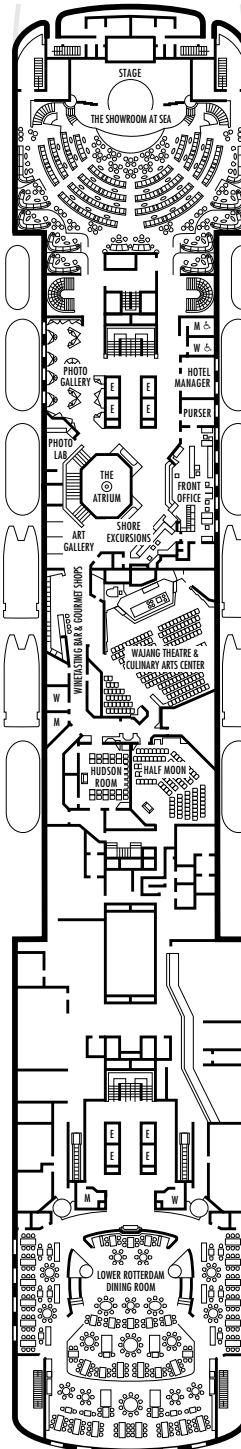

A DECK
Staterooms 700–848
106 ft. from bow to
Staterooms 700, 701 & 703.

43 ft. to stern from
Staterooms 833 & 848.

MAIN DECK
Staterooms 500–698
102 ft. from bow to
Stateroom 500.

22 ft. to stern from
Staterooms 695, 696, 697 & 698.

LOWER PROMENADE DECK
Staterooms 300–431
106 ft. from bow to
Staterooms 300 & 301.

13 ft. to stern from
Staterooms 418, 420, 427 & 429.

PROMENADE DECK

UPPER PROMENADE DECK

STATEROOM SYMBOL LEGEND

- Triple (2 lower beds, 1 sofa bed)
- Quad (2 lower beds, 1 sofa bed, 1 upper)
- △ Partial sea view
- × Fully obstructed view
- + Connecting rooms
- ◇ These staterooms have portholes instead of windows

- ★ Staterooms S030, BA200, BA202, L500, H501, H502, D567, FF829, FF831 are modified accessible, shower only with small step, step into bathroom, standard interior and exterior door size
- ♿ Staterooms CA331, CA333, C390, C397, G704, G706, G709 & G711 are wheelchair accessible, roll-in shower only, wheelchair-accessible doorways

SHIP SPECIFICATIONS & FACILITIES

- 1,350 Guests
- 57,092 Gross Tons
- 719 Feet Long
- Automatic Stabilizers
- 10 Guest Decks
- 8 Guest Elevators
- 3 Restaurants
- 2 Outdoor Swimming Pools (one with sliding glass roof)
- Spa & Salon
- Fitness Center
- Movie Theatre
- Duty-free Shops
- Internet Center
- Library
- Casino
- Suite Lounge
- Practice Tennis Court
- Basketball Court