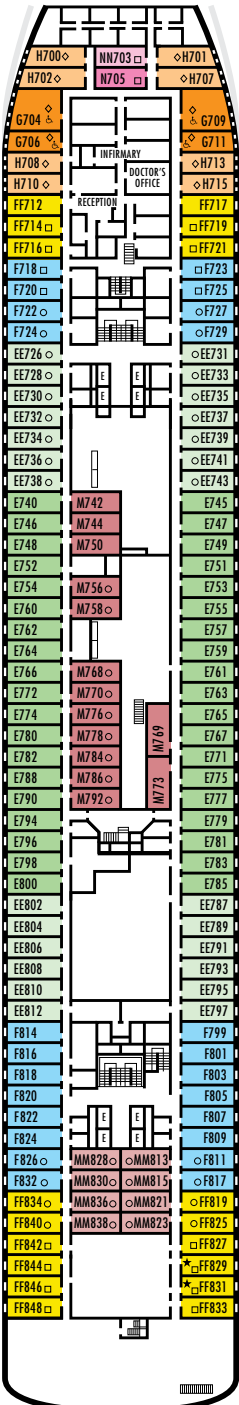

A DECK
Staterooms 700–848
106 ft. from bow to
Staterooms 700, 701 & 703.

43 ft. to stern from
Staterooms 833 & 848.

MAIN DECK
Staterooms 500–698
102 ft. from bow to
Stateroom 500.

22 ft. to stern from
Staterooms 695, 696, 697 & 698.

LOWER PROMENADE DECK
Staterooms 300–431
106 ft. from bow to
Staterooms 300 & 301.

13 ft. to stern from
Staterooms 418, 420, 427 & 429.

PROMENADE DECK

UPPER PROMENADE DECK

STATEROOM SYMBOL LEGEND

- Triple (2 lower beds, 1 sofa bed)
- Quad (2 lower beds, 1 sofa bed, 1 upper)
- △ Partial sea view
- × Fully obstructed view
- + Connecting rooms
- ◇ These staterooms have portholes instead of windows

- ★ Staterooms S030, BA200, BA202, L500, H501, H502, D567, FF829, FF831 are modified accessible, shower only with small step, step into bathroom, standard interior and exterior door size
- ♿ Staterooms CA331, CA333, C390, C397, G704, G706, G709 & G711 are wheelchair accessible, roll-in shower only, wheelchair-accessible doorways

SHIP SPECIFICATIONS & FACILITIES

- 1,350 Guests
- 57,092 Gross Tons
- 719 Feet Long
- Automatic Stabilizers
- 10 Guest Decks
- 8 Guest Elevators
- 3 Restaurants
- 2 Outdoor Swimming Pools (one with sliding glass roof)
- Spa & Salon
- Fitness Center
- Movie Theatre
- Duty-free Shops
- Internet Center
- Library
- Casino
- Suite Lounge
- Practice Tennis Court
- Basketball Court