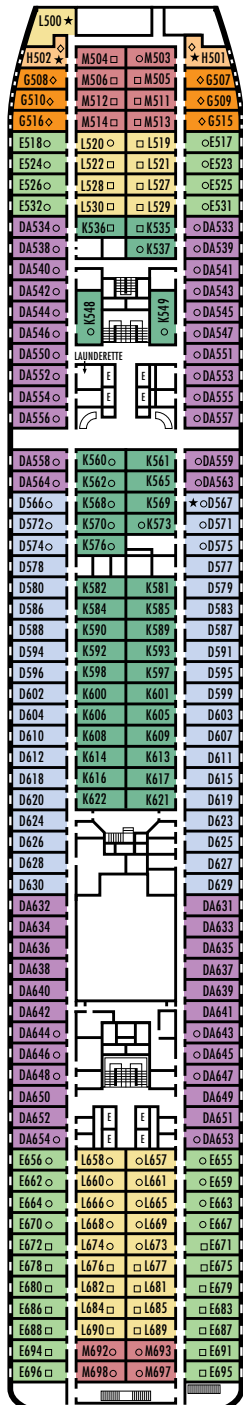

A DECK
Staterooms 700–848
106 ft. from bow to
Staterooms 700, 701 & 703.

43 ft. to stern from
Staterooms 833 & 848.

MAIN DECK
Staterooms 500–698
102 ft. from bow to
Stateroom 500.

22 ft. to stern from
Staterooms 695, 696, 697 & 698.

LOWER PROMENADE DECK
Staterooms 300–431
106 ft. from bow to
Staterooms 300 & 301.

13 ft. to stern from
Staterooms 418, 420, 427 & 429.

PROMENADE DECK

UPPER PROMENADE DECK

STATEROOM SYMBOL LEGEND

- Triple (2 lower beds, 1 sofa bed)
- Quad (2 lower beds, 1 sofa bed, 1 upper)
- △ Partial sea view
- × Fully obstructed view
- + Connecting rooms
- ◇ These staterooms have portholes instead of windows

- ★ Staterooms S030, BA200, BA202, L500, H501, H502, D567, FF829, FF831 are modified accessible, shower only with small step, step into bathroom, standard interior and exterior door size
- ♿ Staterooms CA331, CA333, C390, C397, G704, G706, G709 & G711 are wheelchair accessible, roll-in shower only, wheelchair-accessible doorways

SHIP SPECIFICATIONS & FACILITIES

- 1,350 Guests
- 57,092 Gross Tons
- 719 Feet Long
- Automatic Stabilizers
- 10 Guest Decks
- 8 Guest Elevators
- 3 Restaurants
- 2 Outdoor Swimming Pools (one with sliding glass roof)
- Spa & Salon
- Fitness Center
- Movie Theatre
- Duty-free Shops
- Internet Center
- Library
- Casino
- Suite Lounge
- Practice Tennis Court
- Basketball Court