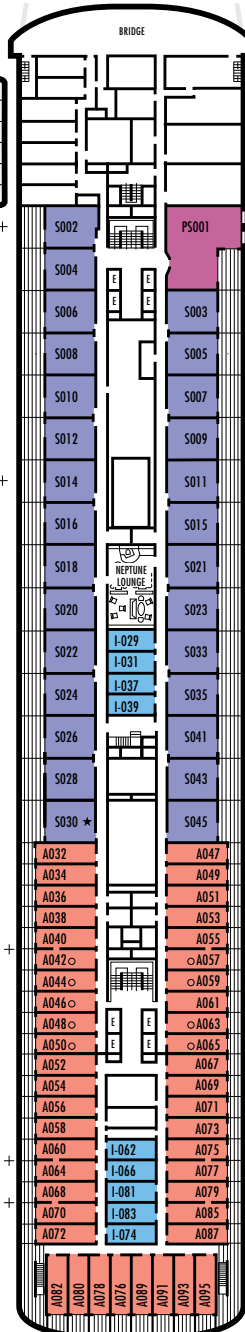

8 ft. to stern from
Staterooms 076, 078, 080, 082,
089, 091, 093 & 095.