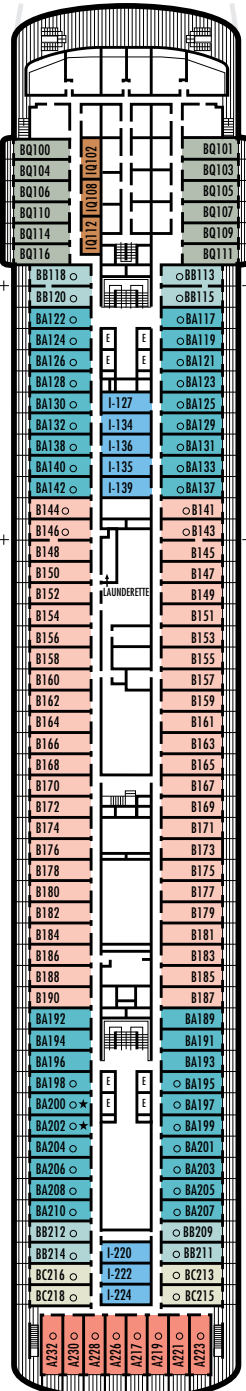

VERANDAH DECK
Staterooms 100–232
156 ft. from bow to
Staterooms 100, 101 & 102.

NAVIGATION DECK
Staterooms 001–095
205 ft. from bow to
Staterooms 001 & 002.

LIDO DECK

SPORTS DECK

ms Veendam

DECK PLANS & STATEROOMS

The deck plans are color-coded by category of stateroom, and the category letter precedes the stateroom number in each room. All staterooms are equipped with DVD player, flat-panel television, telephone and multi-channel music.

Important Note: Not all staterooms within each category have the same furniture configuration and/or facilities. Appropriate symbols within the rooms on the deck plans describe differences from the stateroom descriptions below.

8 ft. to stern from
Staterooms 217, 219, 221, 223,
226, 228, 23 & 232.