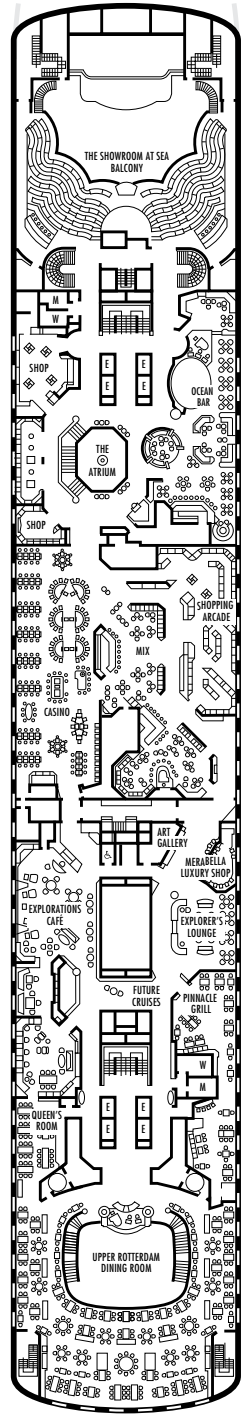

A DECK
Staterooms 700–848
106 ft. from bow to
Staterooms 700, 701 & 703.

43 ft. to stern from
Staterooms 833 & 848.

MAIN DECK
Staterooms 500–698
102 ft. from bow to
Stateroom 500.

22 ft. to stern from
Staterooms 695, 696, 697 & 698.

LOWER PROMENADE DECK
Staterooms 300–431
106 ft. from bow to
Staterooms 300 & 301.

13 ft. to stern from
Staterooms 418, 420, 427 & 429.

PROMENADE DECK

UPPER PROMENADE DECK

STATEROOM SYMBOL LEGEND

- Triple (2 lower beds, 1 sofa bed)
- Quad (2 lower beds, 1 sofa bed, 1 upper)
- △ Partial sea view
- × Fully obstructed view
- + Connecting rooms
- ◇ These staterooms have portholes instead of windows

- ★ Staterooms S030, BA200, BA202, L500, H501, H502, D567, FF829, FF831 are modified accessible, shower only with small step, step into bathroom, standard interior and exterior door size
- ♿ Staterooms CA331, CA333, C390, C397, G704, G706, G709 & G711 are wheelchair accessible, roll-in shower only, wheelchair-accessible doorways