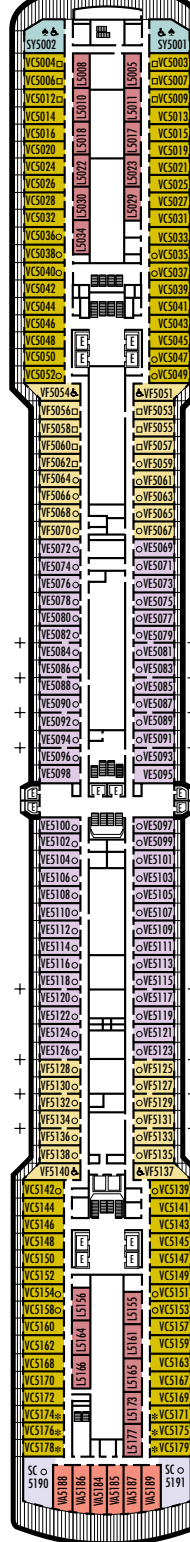

**MAIN DECK**  
Staterooms 1001–1127  
252 ft. from bow to  
Staterooms 1001 & 1002.

**LOWER PROMENADE DECK**

**PROMENADE DECK**

**UPPER PROMENADE DECK**  
Staterooms 4001–4185  
102 ft. from bow to  
Staterooms 4001 & 4002.

**VERANDAH DECK**  
Staterooms 5001–5191  
102 ft. from bow to  
Staterooms 5001 & 5002.

**UPPER VERANDAH DECK**  
Staterooms 6001–6177  
112 ft. from bow to  
Staterooms 6003 & 6004.

102 ft. to stern from  
Staterooms 1123 & 1127.

9 ft. to stern from  
Staterooms 4174 & 4179.

23 ft. to stern from  
Staterooms 5184 & 5185.

21 ft. to stern from  
Staterooms 6162 & 6173.

**STATEROOM SYMBOL LEGEND**

- Triple (2 lower beds, 1 sofa bed)
- Quad (2 lower beds, 1 sofa bed, 1 upper)
- △ Partial sea view
- × Fully obstructed view
- + Connecting rooms
- \* Shower only
- ♠ Single sink vanity

- ◆ Staterooms have solid steel verandah railings instead of clear-view Plexiglas® railings
- ♿ Staterooms SS808, SC6175, SC6164, SY5002, SY5001 are wheelchair accessible, bathtub and roll-in shower. Staterooms I-8037, VA8032, VA8031, SY6108, VB6049, VA6004, VA6003, VF5140, VF5137, VF5054, VF5051, VD4132, VD4131, H4090, H4089, VD4052, VD4051, D1100, C1082, C1081, J1074, N1012 & N1011 are wheelchair accessible, roll-in shower only.