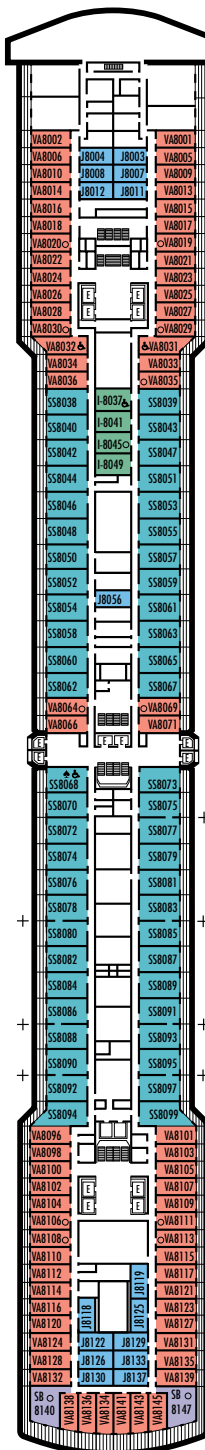

34 ft. to stern from
Staterooms 8134 & 8141.