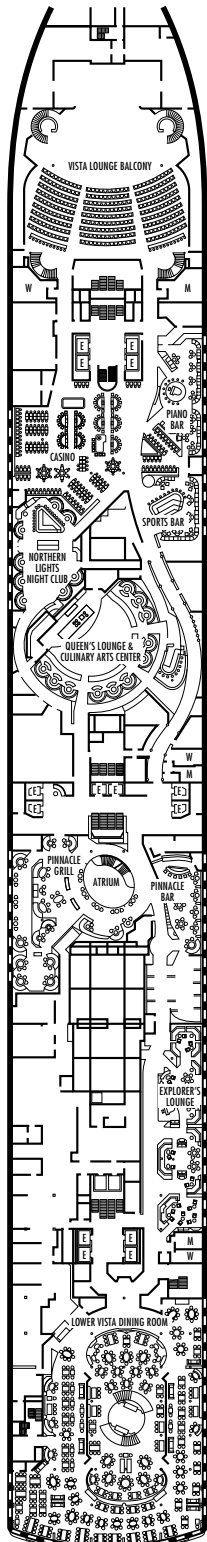

**MAIN DECK**  
Staterooms 1001–1127  
252 ft. from bow to  
Staterooms 1001 & 1002.

**LOWER PROMENADE DECK**

**PROMENADE DECK**

**UPPER PROMENADE DECK**  
Staterooms 4001–4185  
102 ft. from bow to  
Staterooms 4001 & 4002.

**VERANDAH DECK**  
Staterooms 5001–5191  
102 ft. from bow to  
Staterooms 5001 & 5002.

**UPPER VERANDAH DECK**  
Staterooms 6001–6177  
112 ft. from bow to  
Staterooms 6003 & 6004.

102 ft. to stern from  
Staterooms 1123 & 1127.

9 ft. to stern from  
Staterooms 4174 & 4179.

23 ft. to stern from  
Staterooms 5184 & 5185.

21 ft. to stern from  
Staterooms 6162 & 6173.

**STATEROOM SYMBOL LEGEND**

- Triple (2 lower beds, 1 sofa bed)
- Quad (2 lower beds, 1 sofa bed, 1 upper)
- △ Partial sea view
- × Fully obstructed view
- + Connecting rooms
- \* Shower only
- ♠ Single sink vanity

- ◆ Staterooms have solid steel verandah railings instead of clear-view Plexiglas® railings
- ♿ Staterooms SS808, SC6175, SC6164, SY5002, SY5001 are wheelchair accessible, bathtub and roll-in shower. Staterooms I-8037, VA8032, VA8031, SY6108, VB6049, VA6004, VA6003, VF5140, VF5137, VF5054, VF5051, VD4132, VD4131, H4090, H4089, VD4052, VD4051, D1100, C1082, C1081, J1074, N1012 & N1011 are wheelchair accessible, roll-in shower only.