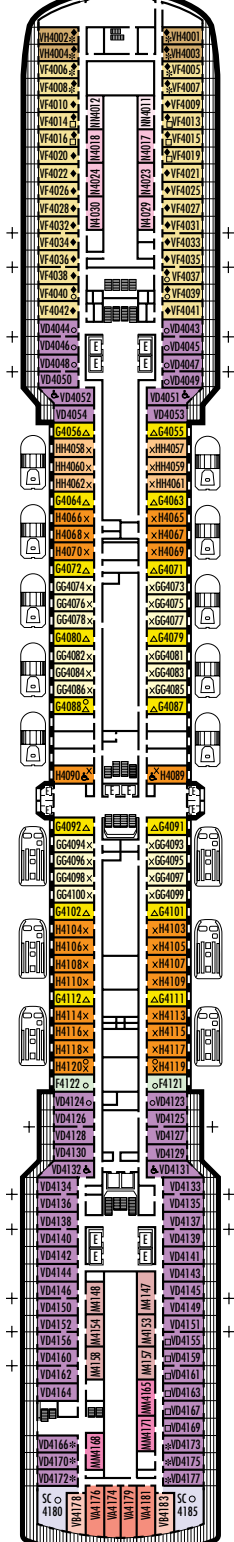

**MAIN DECK**  
Staterooms 1001–1127  
252 ft. from bow to  
Staterooms 1001 & 1002.

**LOWER PROMENADE DECK**

**PROMENADE DECK**

**UPPER PROMENADE DECK**  
Staterooms 4001–4185  
102 ft. from bow to  
Staterooms 4001 & 4002.

**VERANDAH DECK**  
Staterooms 5001–5191  
102 ft. from bow to  
Staterooms 5001 & 5002.

**UPPER VERANDAH DECK**  
Staterooms 6001–6177  
112 ft. from bow to  
Staterooms 6003 & 6004.

102 ft. to stern from  
Staterooms 1123 & 1127.

9 ft. to stern from  
Staterooms 4174 & 4179.

23 ft. to stern from  
Staterooms 5184 & 5185.

21 ft. to stern from  
Staterooms 6162 & 6173.

**STATEROOM SYMBOL LEGEND**

- Triple (2 lower beds, 1 sofa bed)
- Quad (2 lower beds, 1 sofa bed, 1 upper)
- △ Partial sea view
- × Fully obstructed view
- + Connecting rooms
- \* Shower only
- ♠ Single sink vanity

**SHIP SPECIFICATIONS & FACILITIES**

- 1,916 Guests
- 82,348 Gross Tons
- 936 Feet Long
- Automatic Stabilizers
- 11 Guest Decks
- 14 Guest Elevators
- 4 Outside Elevators
- 4 Restaurants
- 2 Show Lounges
- Outdoor Swimming Pools (one with sliding glass roof)
- Spa & Salon
- Fitness Center
- Suite Lounge
- Duty-free Shops
- Internet Center
- Library
- Basketball Court
- Volleyball Court