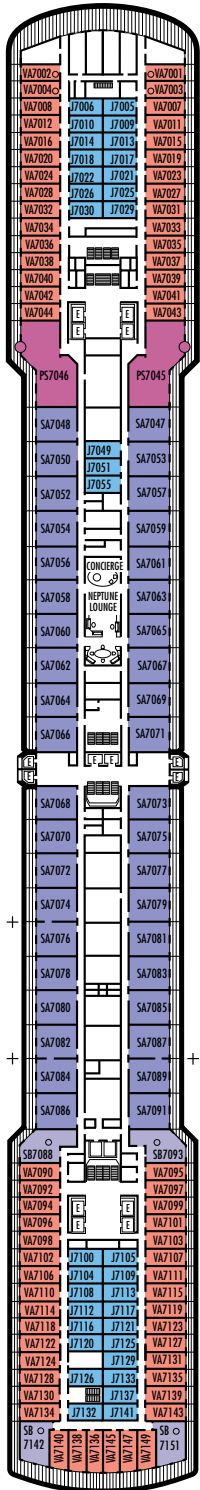

SA SB SC

Deluxe Verandah Suites: 2 lower beds convertible to 1 king-size bed, bathroom with dual sink vanity, full-size whirlpool bath & shower & additional shower stall, large sitting area, dressing room, private verandah, 1 sofa bed for 2 persons, floor-to-ceiling windows.

SS SY SZ

Superior Verandah Suites: 2 lower beds convertible to 1 queen-size bed, bathroom with dual sink vanity, full-size whirlpool bath & shower & additional shower stall, large sitting area, private verandah, 1 sofa bed for 1 person, floor-to-ceiling windows.

VERANDAH STATEROOMS

VA VB VC VD VE

VF VH

Deluxe Verandah Ocean-view: 2 lower beds convertible to 1 queen-size bed, bathtub & shower, sitting area, private verandah, floor-to-ceiling windows.

OCEAN-VIEW STATEROOMS

C D DD E F

Large: 2 lower beds convertible to 1 queen-size bed, bathtub & shower.

G GG

Large: 2 lower beds convertible to 1 queen-size bed, bathtub & shower. All G-category staterooms have partial sea views. All GG-category staterooms have fully obstructed views.

H HH

Large: 2 lower beds convertible to 1 queen-size bed, bathtub & shower. All H- & HH-category staterooms have fully obstructed views.

INTERIOR STATEROOMS

I

Large: 2 lower beds convertible to 1 queen-size bed, shower.

J K

Large or Standard: 2 lower beds convertible to 1 queen-size bed, shower.

L M MM N NN

Standard: 2 lower beds convertible to 1 queen-size bed, shower.

27 ft. to stern from
Staterooms 7136 & 7145.