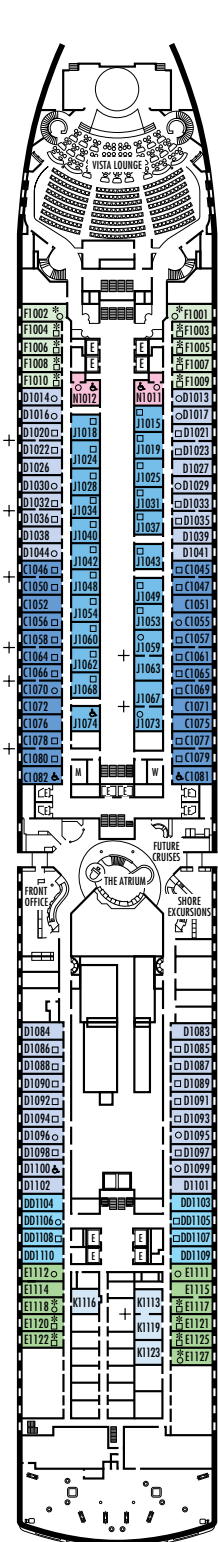

**MAIN DECK**  
Staterooms 1001–1127  
252 ft. from bow to  
Staterooms 1001 & 1002.

**LOWER PROMENADE DECK**

**PROMENADE DECK**

**UPPER PROMENADE DECK**  
Staterooms 4001–4185  
102 ft. from bow to  
Staterooms 4001 & 4002.

**VERANDAH DECK**  
Staterooms 5001–5191  
102 ft. from bow to  
Staterooms 5001 & 5002.

**UPPER VERANDAH DECK**  
Staterooms 6001–6177  
112 ft. from bow to  
Staterooms 6003 & 6004.

102 ft. to stern from  
Staterooms 1123 & 1127.

9 ft. to stern from  
Staterooms 4174 & 4179.

23 ft. to stern from  
Staterooms 5184 & 5185.

21 ft. to stern from  
Staterooms 6162 & 6173.

**STATEROOM SYMBOL LEGEND**

- Triple (2 lower beds, 1 sofa bed)
- Quad (2 lower beds, 1 sofa bed, 1 upper)
- △ Partial sea view
- × Fully obstructed view
- + Connecting rooms
- \* Shower only
- ♠ Single sink vanity

- ◆ Staterooms have solid steel verandah railings instead of clear-view Plexiglas® railings
- ♿ Staterooms SS808, SC6175, SC6164, SY5002, SY5001 are wheelchair accessible, bathtub and roll-in shower. Staterooms I-8037, VA8032, VA8031, SY6108, VB6049, VA6004, VA6003, VF5140, VF5137, VF5054, VF5051, VD4132, VD4131, H4090, H4089, VD4052, VD4051, D1100, C1082, C1081, J1074, N1012 & N1011 are wheelchair accessible, roll-in shower only.