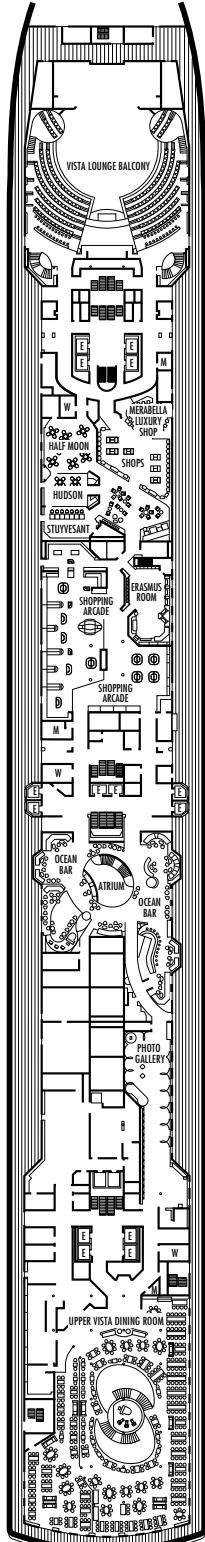

**MAIN DECK**  
Staterooms 1001–1127  
252 ft. from bow to  
Staterooms 1001 & 1002.

**LOWER PROMENADE DECK**

**PROMENADE DECK**

**UPPER PROMENADE DECK**  
Staterooms 4001–4185  
102 ft. from bow to  
Staterooms 4001 & 4002.

**VERANDAH DECK**  
Staterooms 5001–5191  
102 ft. from bow to  
Staterooms 5001 & 5002.

**UPPER VERANDAH DECK**  
Staterooms 6001–6177  
112 ft. from bow to  
Staterooms 6003 & 6004.

102 ft. to stern from  
Staterooms 1123 & 1127.

9 ft. to stern from  
Staterooms 4174 & 4179.

23 ft. to stern from  
Staterooms 5184 & 5185.

21 ft. to stern from  
Staterooms 6162 & 6173.

**STATEROOM SYMBOL LEGEND**

- Triple (2 lower beds, 1 sofa bed)
- Quad (2 lower beds, 1 sofa bed, 1 upper)
- △ Partial sea view
- × Fully obstructed view
- + Connecting rooms
- \* Shower only
- ♠ Single sink vanity

- ◆ Staterooms have solid steel verandah railings instead of clear-view Plexiglas® railings
- ♿ Staterooms SS808, SC6175, SC6164, SY5002, SY5001 are wheelchair accessible, bathtub and roll-in shower. Staterooms I-8037, VA8032, VA8031, SY6108, VB6049, VA6004, VA6003, VF5140, VF5137, VF5054, VF5051, VD4132, VD4131, H4090, H4089, VD4052, VD4051, D1100, C1082, C1081, J1074, N1012 & N1011 are wheelchair accessible, roll-in shower only.