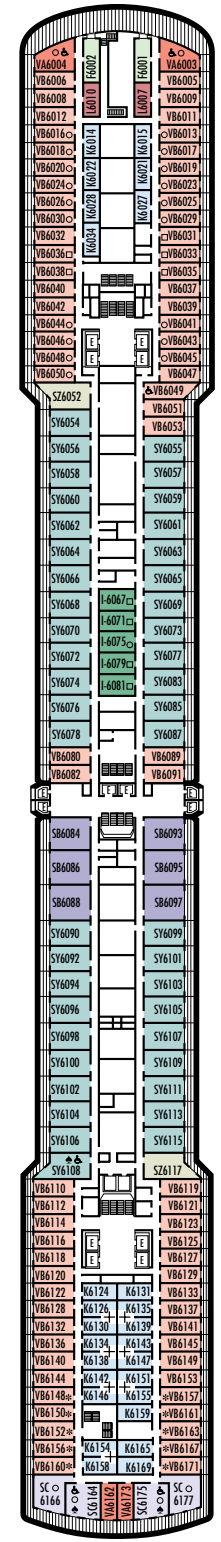

**MAIN DECK**  
Staterooms 1001–1127  
252 ft. from bow to  
Staterooms 1001 & 1002.

**LOWER PROMENADE DECK**

**PROMENADE DECK**

**UPPER PROMENADE DECK**  
Staterooms 4001–4185  
102 ft. from bow to  
Staterooms 4001 & 4002.

**VERANDAH DECK**  
Staterooms 5001–5191  
102 ft. from bow to  
Staterooms 5001 & 5002.

**UPPER VERANDAH DECK**  
Staterooms 6001–6177  
112 ft. from bow to  
Staterooms 6003 & 6004.

102 ft. to stern from  
Staterooms 1123 & 1127.

9 ft. to stern from  
Staterooms 4174 & 4179.

23 ft. to stern from  
Staterooms 5184 & 5185.

21 ft. to stern from  
Staterooms 6162 & 6173.

**STATEROOM SYMBOL LEGEND**

- Triple (2 lower beds, 1 sofa bed)
- Quad (2 lower beds, 1 sofa bed, 1 upper)
- △ Partial sea view
- × Fully obstructed view
- + Connecting rooms
- \* Shower only
- ♠ Single sink vanity

- ◆ Staterooms have solid steel verandah railings instead of clear-view Plexiglas® railings
- ♿ Staterooms SS808, SC6175, SC6164, SY5002, SY5001 are wheelchair accessible, bathtub and roll-in shower. Staterooms I-8037, VA8032, VA8031, SY6108, VB6049, VA6004, VA6003, VF5140, VF5137, VF5054, VF5051, VD4132, VD4131, H4090, H4089, VD4052, VD4051, D1100, C1082, C1081, J1074, N1012 & N1011 are wheelchair accessible, roll-in shower only.