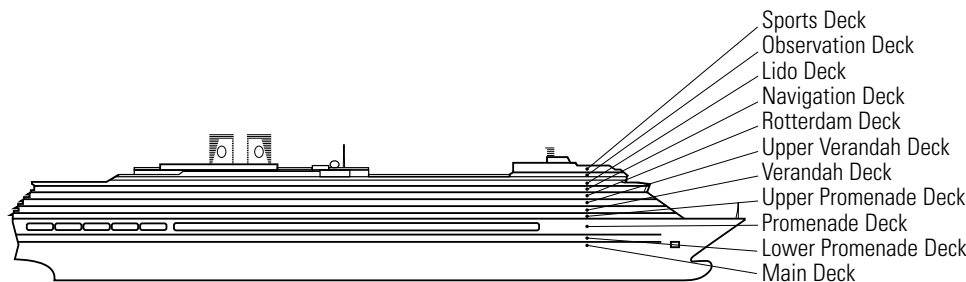

VERANDAH SUITES

SB
Deluxe Verandah Suites: 2 lower beds convertible to 1 king-size bed, bathroom with dual sink vanity, full-size whirlpool bath & shower & additional shower stall, large sitting area, dressing room, private verandah, 1 sofa bed for 2 persons, floor-to-ceiling windows.

SS
Superior Verandah Suites: 2 lower beds convertible to 1 queen-size bed, bathroom with dual sink vanity, full-size whirlpool bath & shower & additional shower stall, large sitting area, private verandah, 1 sofa bed for 1 person, floor-to-ceiling windows.

VERANDAH STATEROOMS

VA
Deluxe Verandah Ocean-view: 2 lower beds convertible to 1 queen-size bed, bathtub & shower, sitting area, private verandah, floor-to-ceiling windows.

INTERIOR STATEROOMS

I
Large: 2 lower beds convertible to 1 queen-size bed, shower.

J
Large or Standard: 2 lower beds convertible to 1 queen-size bed, shower.