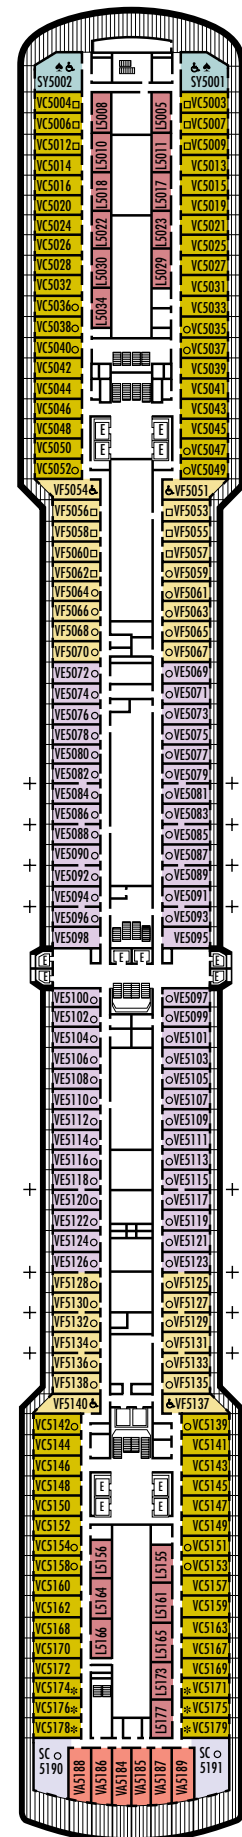

VERANDAH SUITES

SC

Deluxe Verandah Suites: 2 lower beds convertible to 1 king-size bed, bathroom with dual sink vanity, full-size whirlpool bath & shower & additional shower stall, large sitting area, dressing room, private verandah, 1 sofa bed for 2 persons, floor-to-ceiling windows.

SY

Superior Verandah Suites: 2 lower beds convertible to 1 queen-size bed, bathroom with dual sink vanity, full-size whirlpool bath & shower & additional shower stall, large sitting area, private verandah, 1 sofa bed for 1 person, floor-to-ceiling windows.

VERANDAH STATEROOMS

VA VC VE VF

Deluxe Verandah Ocean-view: 2 lower beds convertible to 1 queen-size bed, bathtub & shower, sitting area, private verandah, floor-to-ceiling windows.

INTERIOR STATEROOMS

L

Standard: 2 lower beds convertible to 1 queen-size bed, shower.