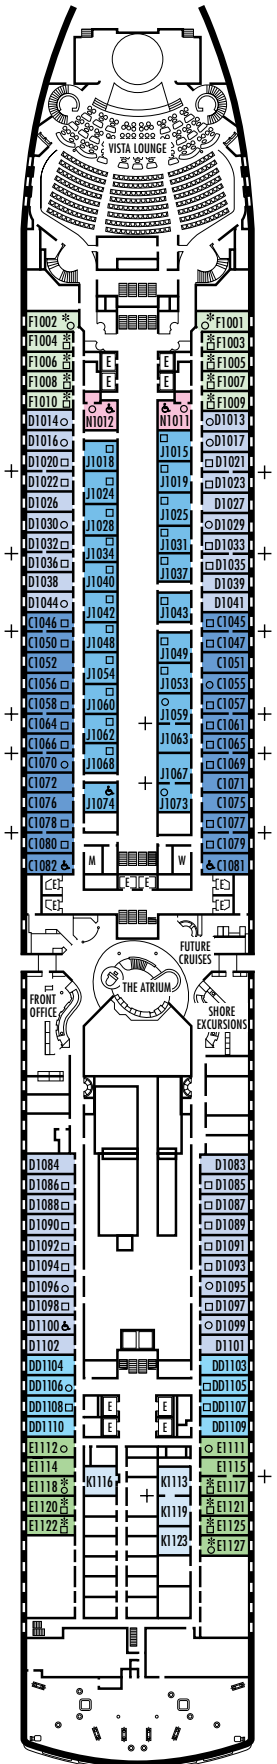

### STATEROOM SYMBOL LEGEND

- Triple (2 lower beds, 1 sofa bed)
- Quad (2 lower beds, 1 sofa bed, 1 upper)
- △ Partial sea view
- X Fully obstructed view
- + Connecting rooms
- \* Shower only
- ♠ Single sink vanity
- ◆ Staterooms have solid steel verandah railings instead of clear-view Plexiglas® railings
- ♿ Staterooms SS8068, SC6175, SC6164, SY5002, SY5001 are wheelchair accessible, bathtub and roll-in shower. Staterooms I-8037, VA8032, VA8031, SY6108, VB6049, VA6004, VA6003, VF5140, VF5137, VF5054, VF5051, VD4132, VD4131, H4090, H4089, VD4052, VD4051, D1100, C1082, C1081, J1074, N1012 & N1011 are wheelchair accessible, roll-in shower only.

### OCEAN-VIEW STATEROOMS

**C** **D** **DD** **E** **F**

**Large:** 2 lower beds convertible to 1 queen-size bed, bathtub & shower.

### INTERIOR STATEROOMS

**J** **K**

**Large or Standard:** 2 lower beds convertible to 1 queen-size bed, shower.

**N**

**Standard:** 2 lower beds convertible to 1 queen-size bed, shower.

## DECK 1—MAIN DECK Staterooms 1001–1127