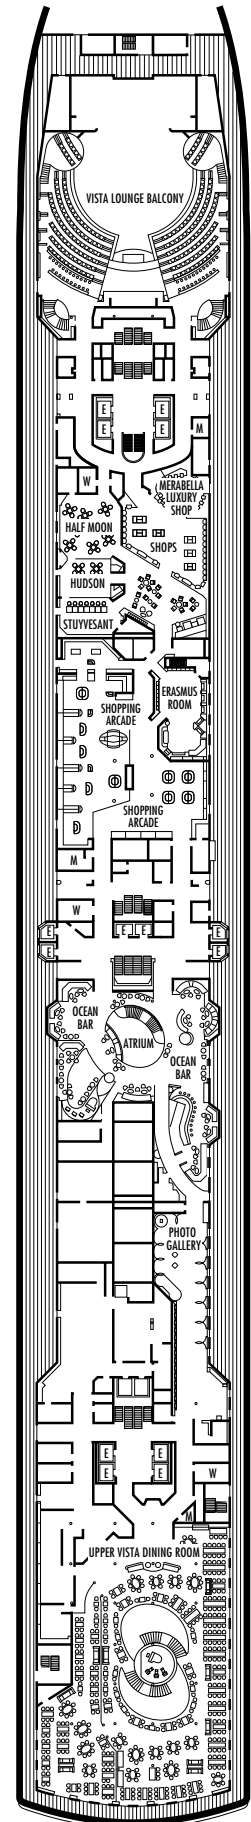

ms Westerdam

DECK PLANS & STATEROOMS

The deck plans are color-coded by category of stateroom, and the category letter precedes the stateroom number in each room. All staterooms are equipped with flat-panel television, mini-bar, DVD player, mini-safe, data port, telephone and multi-channel music.

Important Note: Not all staterooms within each category have the same furniture configuration and/or facilities. Appropriate symbols within the rooms on the deck plans describe differences from the stateroom descriptions below.

All information is subject to change.

STATEROOM SYMBOL LEGEND

- Triple (2 lower beds, 1 sofa bed)
- Quad (2 lower beds, 1 sofa bed, 1 upper)
- △ Partial sea view
- × Fully obstructed view
- + Connecting rooms
- Shower only
- ♣ Single sink vanity
- Staterooms have solid steel verandah railings instead of clear-view Plexiglas® railings
- ♿ Staterooms SS8068, SC6175, SC6164, SY5002, SY5001 are wheelchair accessible, bathtub and roll-in shower. Staterooms I-8037, VA8032, VA8031, SY6108, VB6049, VA6004, VA6003, VF5140, VF5137, VF5054, VF5051, VD4132, VD4131, H4090, H4089, VD4052, VD4051, D1100, C1082, C1081, J1074, N1012 & N1011 are wheelchair accessible, roll-in shower only.