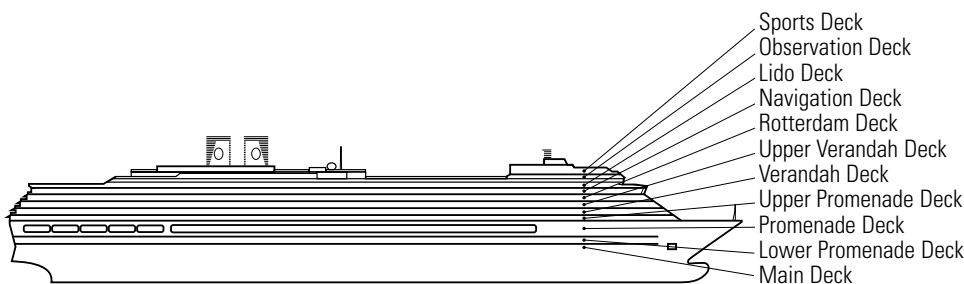

ms Westerdam

DECK PLANS & STATEROOMS

The deck plans are color-coded by category of stateroom, and the category letter precedes the stateroom number in each room. All staterooms are equipped with flat-panel television, mini-bar, DVD player, mini-safe, data port, telephone and multi-channel music.

Important Note: Not all staterooms within each category have the same furniture configuration and/or facilities. Appropriate symbols within the rooms on the deck plans describe differences from the stateroom descriptions below.

All information is subject to change.

STATEROOM SYMBOL LEGEND

- Triple (2 lower beds, 1 sofa bed)
- Quad (2 lower beds, 1 sofa bed, 1 upper)
- △ Partial sea view
- × Fully obstructed view
- + Connecting rooms
- Shower only
- ♣ Single sink vanity
- Staterooms have solid steel verandah railings instead of clear-view Plexiglas® railings
- ♿ Staterooms SS8068, SC6175, SC6164, SY5002, SY5001 are wheelchair accessible, bathtub and roll-in shower. Staterooms I-8037, VA8032, VA8031, SY6108, VB6049, VA6004, VA6003, VF5140, VF5137, VF5054, VF5051, VD4132, VD4131, H4090, H4089, VD4052, VD4051, D1100, C1082, C1081, J1074, N1012 & N1011 are wheelchair accessible, roll-in shower only.