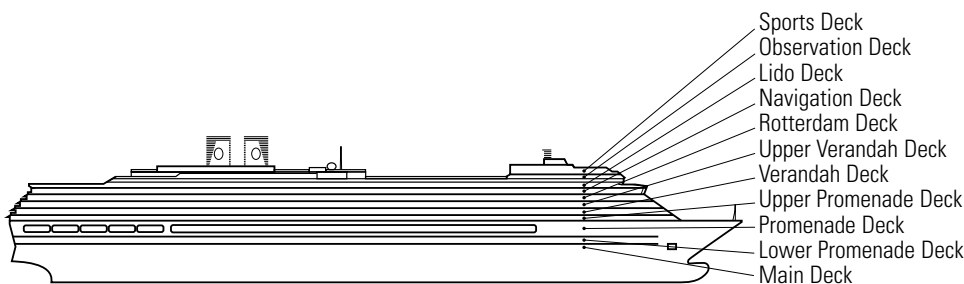

VERANDAH SUITES

PS
Penthouse Verandah Suites: Bedroom with 1 king-size bed, oversize whirlpool bath & shower & additional shower stall, living room, dining room, dressing room, private verandah with whirlpool, pantry, 1 sofa bed for 2 persons, microwave, refrigerator, guest toilet, private stereo system, floor-to-ceiling windows.

SA SB
Deluxe Verandah Suites: 2 lower beds convertible to 1 king-size bed, bathroom with dual sink vanity, full-size whirlpool bath & shower & additional shower stall, large sitting area, dressing room, private verandah, 1 sofa bed for 2 persons, floor-to-ceiling windows.

VERANDAH STATEROOMS

VA
Deluxe Verandah Ocean-view: 2 lower beds convertible to 1 queen-size bed, bathtub & shower, sitting area, private verandah, floor-to-ceiling windows.

INTERIOR STATEROOMS

J
Large or Standard: 2 lower beds convertible to 1 queen-size bed, shower.