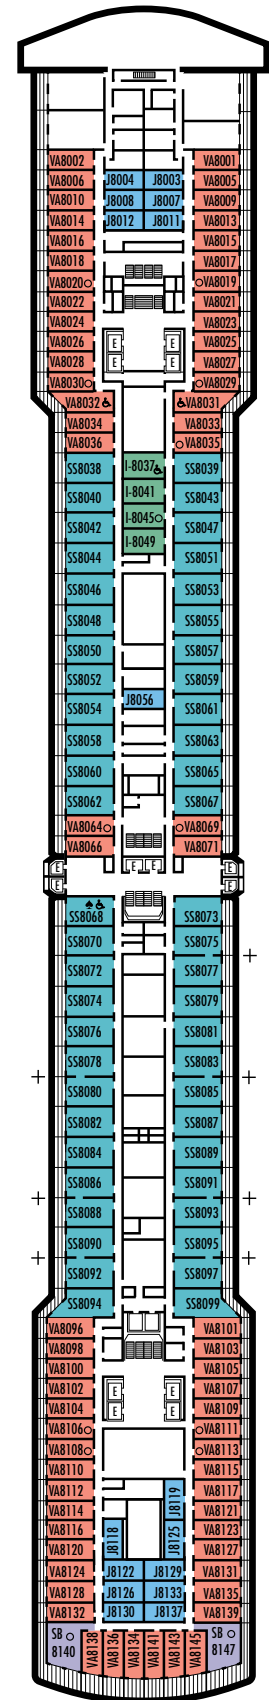

VERANDAH SUITES

SB
Deluxe Verandah Suites: 2 lower beds convertible to 1 king-size bed, bathroom with dual sink vanity, full-size whirlpool bath & shower & additional shower stall, large sitting area, dressing room, private verandah, 1 sofa bed for 2 persons, floor-to-ceiling windows.

SS
Superior Verandah Suites: 2 lower beds convertible to 1 queen-size bed, bathroom with dual sink vanity, full-size whirlpool bath & shower & additional shower stall, large sitting area, private verandah, 1 sofa bed for 1 person, floor-to-ceiling windows.

VERANDAH STATEROOMS

VA
Deluxe Verandah Ocean-view: 2 lower beds convertible to 1 queen-size bed, bathtub & shower, sitting area, private verandah, floor-to-ceiling windows.

INTERIOR STATEROOMS

I
Large: 2 lower beds convertible to 1 queen-size bed, shower.

J
Large or Standard: 2 lower beds convertible to 1 queen-size bed, shower.