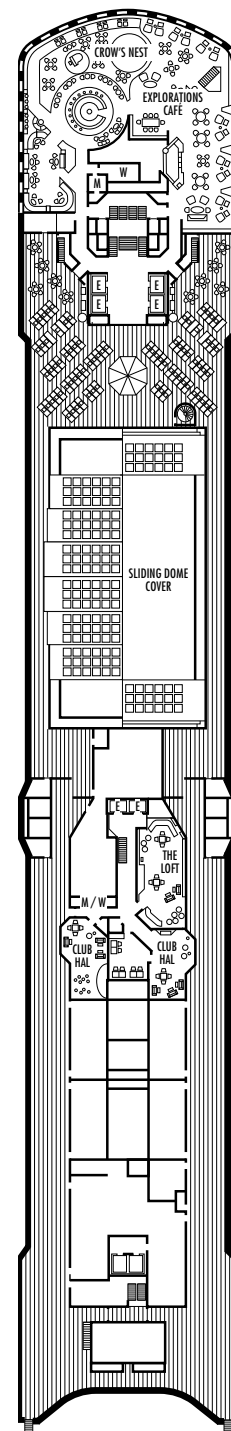

ms Westerdam

DECK PLANS & STATEROOMS

The deck plans are color-coded by category of stateroom, and the category letter precedes the stateroom number in each room. All staterooms are equipped with flat-panel television, mini-bar, DVD player, mini-safe, data port, telephone and multi-channel music.

Important Note: Not all staterooms within each category have the same furniture configuration and/or facilities. Appropriate symbols within the rooms on the deck plans describe differences from the stateroom descriptions below.

All information is subject to change.

STATEROOM SYMBOL LEGEND

- Triple (2 lower beds, 1 sofa bed)
- Quad (2 lower beds, 1 sofa bed, 1 upper)
- △ Partial sea view
- × Fully obstructed view
- + Connecting rooms
- Shower only
- ♣ Single sink vanity
- Staterooms have solid steel verandah railings instead of clear-view Plexiglas® railings
- ♿ Staterooms SS8068, SC6175, SC6164, SY5002, SY5001 are wheelchair accessible, bathtub and roll-in shower. Staterooms I-8037, VA8032, VA8031, SY6108, VB6049, VA6004, VA6003, VF5140, VF5137, VF5054, VF5051, VD4132, VD4131, H4090, H4089, VD4052, VD4051, D1100, C1082, C1081, J1074, N1012 & N1011 are wheelchair accessible, roll-in shower only.