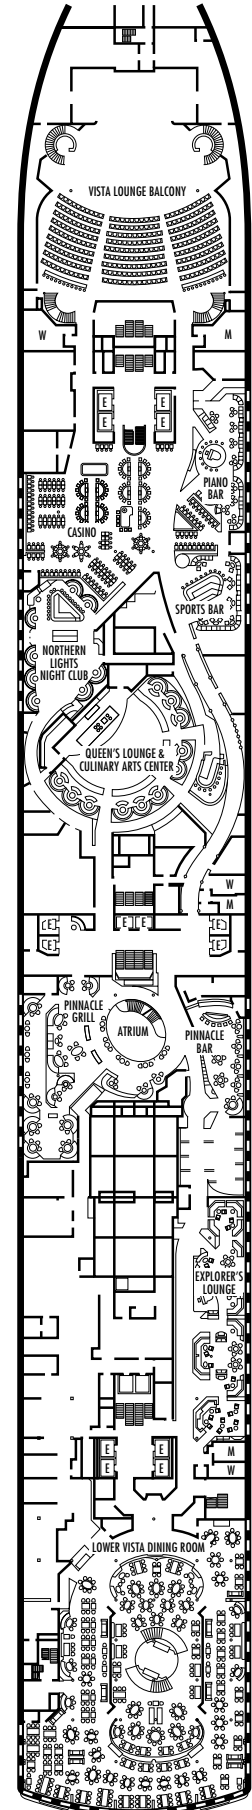

ms Westerdam

DECK PLANS & STATEROOMS

The deck plans are color-coded by category of stateroom, and the category letter precedes the stateroom number in each room. All staterooms are equipped with flat-panel television, mini-bar, DVD player, mini-safe, data port, telephone and multi-channel music.

Important Note: Not all staterooms within each category have the same furniture configuration and/or facilities. Appropriate symbols within the rooms on the deck plans describe differences from the stateroom descriptions below.

All information is subject to change.

STATEROOM SYMBOL LEGEND

- Triple (2 lower beds, 1 sofa bed)
- Quad (2 lower beds, 1 sofa bed, 1 upper)
- △ Partial sea view
- × Fully obstructed view
- + Connecting rooms
- Shower only
- ♣ Single sink vanity
- Staterooms have solid steel verandah railings instead of clear-view Plexiglas® railings
- ♿ Staterooms SS8068, SC6175, SC6164, SY5002, SY5001 are wheelchair accessible, bathtub and roll-in shower. Staterooms I-8037, VA8032, VA8031, SY6108, VB6049, VA6004, VA6003, VF5140, VF5137, VF5054, VF5051, VD4132, VD4131, H4090, H4089, VD4052, VD4051, D1100, C1082, C1081, J1074, N1012 & N1011 are wheelchair accessible, roll-in shower only.