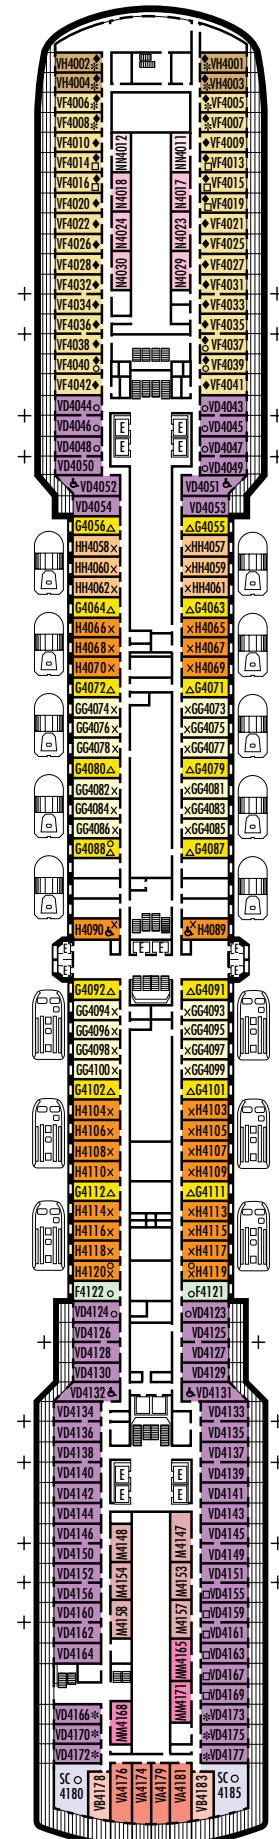

VERANDAH SUITES

SC

Deluxe Verandah Suites: 2 lower beds convertible to 1 king-size bed, bathroom with dual sink vanity, full-size whirlpool bath & shower & additional shower stall, large sitting area, dressing room, private verandah, 1 sofa bed for 2 persons, floor-to-ceiling windows.

VERANDAH STATEROOMS

VA VB VD VF VH

Deluxe Verandah Ocean-view: 2 lower beds convertible to 1 queen-size bed, bathtub & shower, sitting area, private verandah, floor-to-ceiling windows.

OCEAN-VIEW STATEROOMS

F

Large: 2 lower beds convertible to 1 queen-size bed, bathtub & shower.

G GG

Large: 2 lower beds convertible to 1 queen-size bed, bathtub & shower. All G-category staterooms have partial sea views. All GG-category staterooms have fully obstructed views.

H HH

Large: 2 lower beds convertible to 1 queen-size bed, bathtub & shower. All H- & HH-category staterooms have fully obstructed views.

INTERIOR STATEROOMS

M MM N NN

Standard: 2 lower beds convertible to 1 queen-size bed, shower.

DECK 4—UPPER PROMENADE DECK

Staterooms 4001–4185