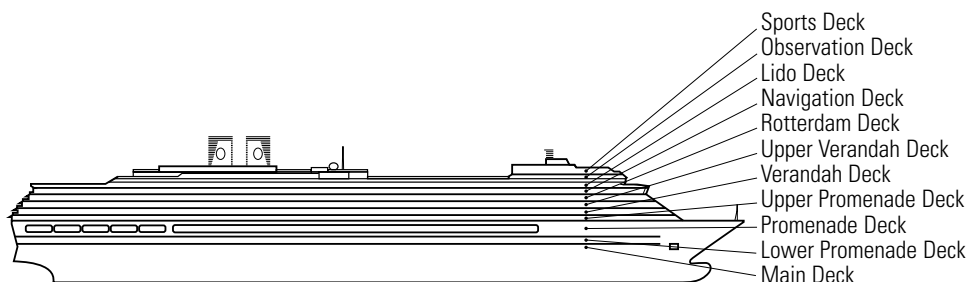

ms Westerdam

DECK PLANS & STATEROOMS

The deck plans are color-coded by category of stateroom, and the category letter precedes the stateroom number in each room. All staterooms are equipped with flat-panel television, mini-bar, DVD player, mini-safe, data port, telephone and multi-channel music.

Important Note: Not all staterooms within each category have the same furniture configuration and/or facilities. Appropriate symbols within the rooms on the deck plans describe differences from the stateroom descriptions below.

All information is subject to change.

STATEROOM SYMBOL LEGEND

- Triple (2 lower beds, 1 sofa bed)
- Quad (2 lower beds, 1 sofa bed, 1 upper)
- △ Partial sea view
- × Fully obstructed view
- + Connecting rooms
- Shower only
- ♣ Single sink vanity
- Staterooms have solid steel verandah railings instead of clear-view Plexiglas® railings
- ♿ Staterooms SS8068, SC6175, SC6164, SY5002, SY5001 are wheelchair accessible, bathtub and roll-in shower. Staterooms I-8037, VA8032, VA8031, SY6108, VB6049, VA6004, VA6003, VF5140, VF5137, VF5054, VF5051, VD4132, VD4131, H4090, H4089, VD4052, VD4051, D1100, C1082, C1081, J1074, N1012 & N1011 are wheelchair accessible, roll-in shower only.