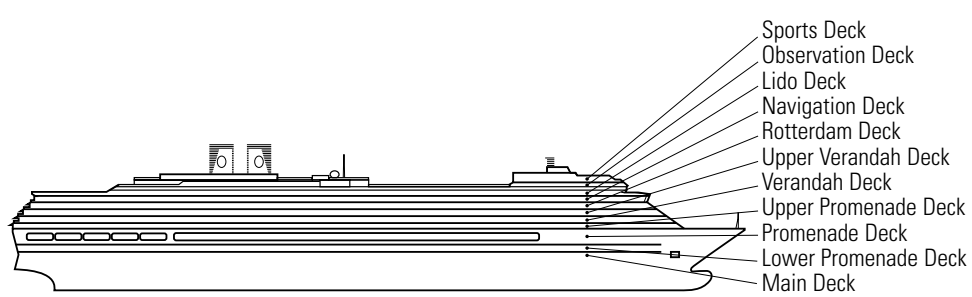

VERANDAH SUITES

SC

Deluxe Verandah Suites: 2 lower beds convertible to 1 king-size bed, bathroom with dual sink vanity, full-size whirlpool bath & shower & additional shower stall, large sitting area, dressing room, private verandah, 1 sofa bed for 2 persons, floor-to-ceiling windows.

VERANDAH STATEROOMS

VA VB VD VF VH

Deluxe Verandah Ocean-view: 2 lower beds convertible to 1 queen-size bed, bathtub & shower, sitting area, private verandah, floor-to-ceiling windows.

OCEAN-VIEW STATEROOMS

F

Large: 2 lower beds convertible to 1 queen-size bed, bathtub & shower.

G GG

Large: 2 lower beds convertible to 1 queen-size bed, bathtub & shower. All G-category staterooms have partial sea views. All GG-category staterooms have fully obstructed views.

H HH

Large: 2 lower beds convertible to 1 queen-size bed, bathtub & shower. All H- & HH-category staterooms have fully obstructed views.

INTERIOR STATEROOMS

M MM N NN

Standard: 2 lower beds convertible to 1 queen-size bed, shower.

DECK 4—UPPER PROMENADE DECK

Staterooms 4001–4185