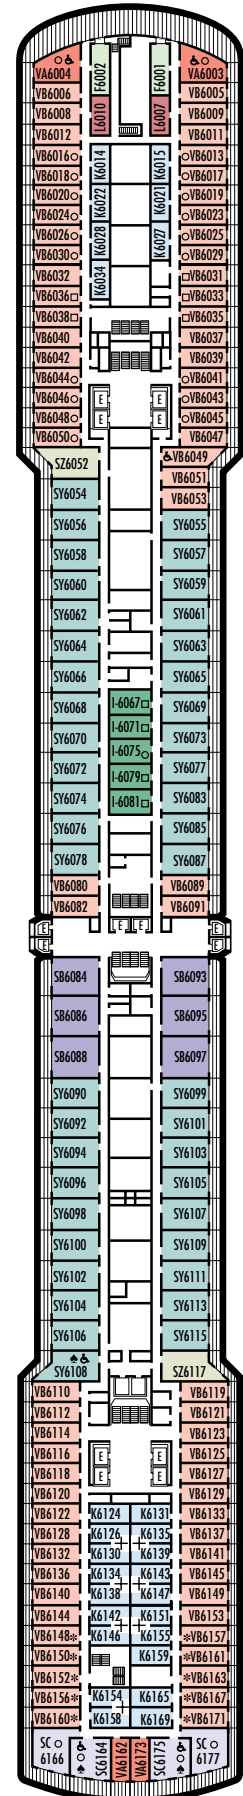

VERANDAH SUITES

SB SC

Deluxe Verandah Suites: 2 lower beds convertible to 1 king-size bed, bathroom with dual sink vanity, full-size whirlpool bath & shower & additional shower stall, large sitting area, dressing room, private verandah, 1 sofa bed for 2 persons, floor-to-ceiling windows.

SY SZ

Superior Verandah Suites: 2 lower beds convertible to 1 queen-size bed, bathroom with dual sink vanity, full-size whirlpool bath & shower & additional shower stall, large sitting area, private verandah, 1 sofa bed for 1 person, floor-to-ceiling windows.

VERANDAH STATEROOMS

VA VB

Deluxe Verandah Ocean-view: 2 lower beds convertible to 1 queen-size bed, bathtub & shower, sitting area, private verandah, floor-to-ceiling windows.

OCEAN-VIEW STATEROOMS

F

Large: 2 lower beds convertible to 1 queen-size bed, bathtub & shower.

INTERIOR STATEROOMS

I

Large: 2 lower beds convertible to 1 queen-size bed, shower.

K

Large or Standard: 2 lower beds convertible to 1 queen-size bed, shower.

L

Standard: 2 lower beds convertible to 1 queen-size bed, shower.