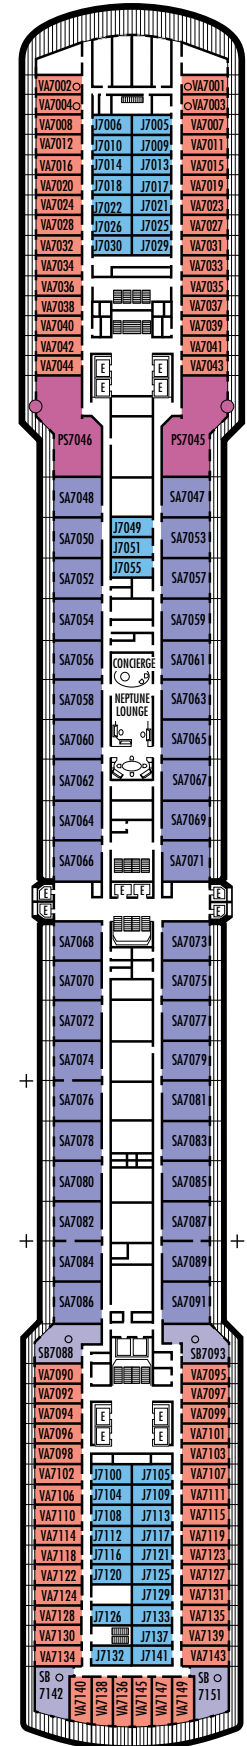

VERANDAH SUITES

PS
Penthouse Verandah Suites: Bedroom with 1 king-size bed, oversize whirlpool bath & shower & additional shower stall, living room, dining room, dressing room, private verandah with whirlpool, pantry, 1 sofa bed for 2 persons, microwave, refrigerator, guest toilet, private stereo system, floor-to-ceiling windows.

SA SB
Deluxe Verandah Suites: 2 lower beds convertible to 1 king-size bed, bathroom with dual sink vanity, full-size whirlpool bath & shower & additional shower stall, large sitting area, dressing room, private verandah, 1 sofa bed for 2 persons, floor-to-ceiling windows.

VERANDAH STATEROOMS

VA
Deluxe Verandah Ocean-view: 2 lower beds convertible to 1 queen-size bed, bathtub & shower, sitting area, private verandah, floor-to-ceiling windows.

INTERIOR STATEROOMS

J
Large or Standard: 2 lower beds convertible to 1 queen-size bed, shower.