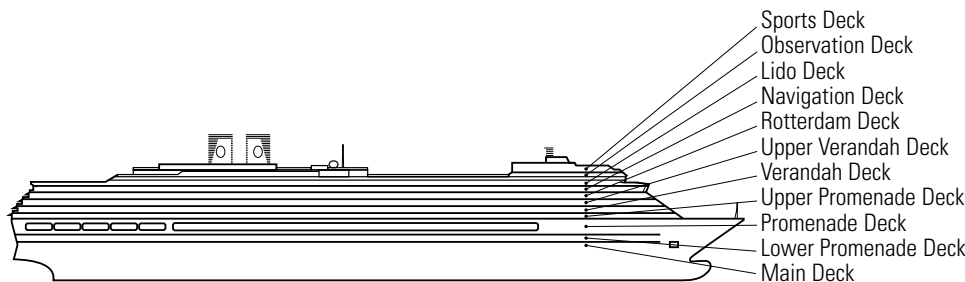

Important Note: Not all staterooms within each category have the same furniture configuration and/or facilities. Appropriate symbols within the rooms on the deck plans describe differences from the stateroom descriptions below.

All information is subject to change.

STATEROOM SYMBOL LEGEND

- Triple (2 lower beds, 1 sofa bed)
- Quad (2 lower beds, 1 sofa bed, 1 upper)
- △ Partial sea view
- X Fully obstructed view
- + Connecting rooms
- Shower only
- ♠ Single sink vanity
- Staterooms have solid steel verandah railings instead of clear-view Plexiglas® railings
- ♿ Staterooms SS8068, SC6175, SC6164, SY5002, SY5001 are wheelchair accessible, bathtub and roll-in shower. Staterooms I-8037, VA8032, VA8031, SY6108, VB6049, VA6004, VA6003, VF5140, VF5137, VF5054, VF5051, VD4132, VD4131, H4090, H4089, VD4052, VD4051, D1100, C1082, C1081, J1074, N1012 & N1011 are wheelchair accessible, roll-in shower only.

OCEAN-VIEW STATEROOMS

C **D** **DD** **E** **F**

Large: 2 lower beds convertible to 1 queen-size bed, bathtub & shower.

INTERIOR STATEROOMS

J **K**

Large or Standard: 2 lower beds convertible to 1 queen-size bed, shower.

N

Standard: 2 lower beds convertible to 1 queen-size bed, shower.