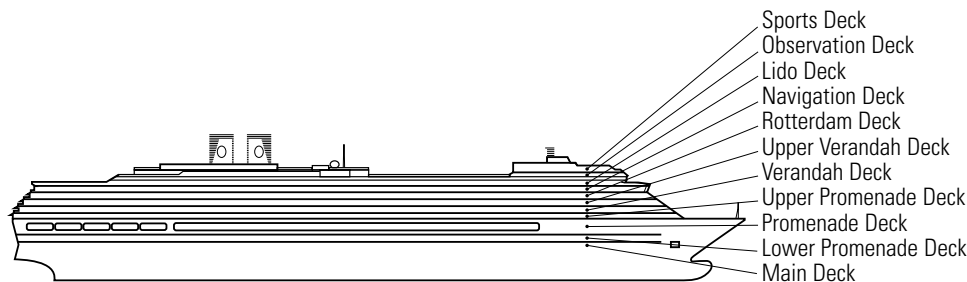

ms Westerdam

DECK PLANS & STATEROOMS

The deck plans are color-coded by category of stateroom, and the category letter precedes the stateroom number in each room. All staterooms are equipped with flat-panel television, mini-bar, DVD player, mini-safe, data port, telephone and multi-channel music.

Important Note: Not all staterooms within each category have the same furniture configuration and/or facilities. Appropriate symbols within the rooms on the deck plans describe differences from the stateroom descriptions below.

All information is subject to change.

STATEROOM SYMBOL LEGEND

- Triple (2 lower beds, 1 sofa bed)
- Quad (2 lower beds, 1 sofa bed, 1 upper)
- △ Partial sea view
- × Fully obstructed view
- + Connecting rooms
- Shower only
- ♣ Single sink vanity
- Staterooms have solid steel verandah railings instead of clear-view Plexiglas® railings
- ♿ Staterooms SS8068, SC6175, SC6164, SY5002, SY5001 are wheelchair accessible, bathtub and roll-in shower. Staterooms I-8037, VA8032, VA8031, SY6108, VB6049, VA6004, VA6003, VF5140, VF5137, VF5054, VF5051, VD4132, VD4131, H4090, H4089, VD4052, VD4051, D1100, C1082, C1081, J1074, N1012 & N1011 are wheelchair accessible, roll-in shower only.