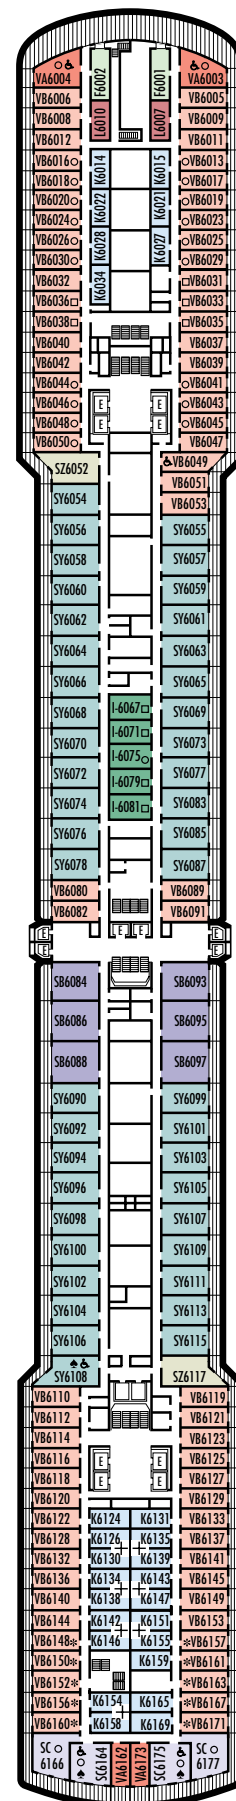

VERANDAH SUITES

SB SC

Deluxe Verandah Suites: 2 lower beds convertible to 1 king-size bed, bathroom with dual sink vanity, full-size whirlpool bath & shower & additional shower stall, large sitting area, dressing room, private verandah, 1 sofa bed for 2 persons, floor-to-ceiling windows.

SY SZ

Superior Verandah Suites: 2 lower beds convertible to 1 queen-size bed, bathroom with dual sink vanity, full-size whirlpool bath & shower & additional shower stall, large sitting area, private verandah, 1 sofa bed for 1 person, floor-to-ceiling windows.

VERANDAH STATEROOMS

VA VB

Deluxe Verandah Ocean-view: 2 lower beds convertible to 1 queen-size bed, bathtub & shower, sitting area, private verandah, floor-to-ceiling windows.

OCEAN-VIEW STATEROOMS

F

Large: 2 lower beds convertible to 1 queen-size bed, bathtub & shower.

INTERIOR STATEROOMS

I

Large: 2 lower beds convertible to 1 queen-size bed, shower.

K

Large or Standard: 2 lower beds convertible to 1 queen-size bed, shower.

L

Standard: 2 lower beds convertible to 1 queen-size bed, shower.