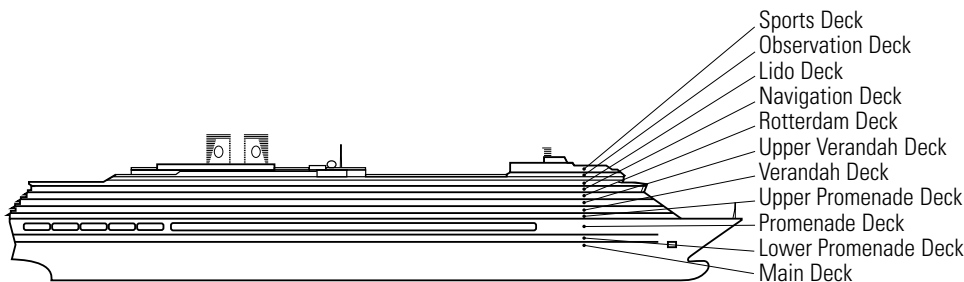

ms Zuiderdam

DECK PLANS & STATEROOMS

The deck plans are color-coded by category of stateroom, and the category letter precedes the stateroom number in each room. All staterooms are equipped with flat-panel television, mini-bar, DVD player, mini-safe, data port, telephone and multi-channel music.

Important Note: Not all staterooms within each category have the same furniture configuration and/or facilities. Appropriate symbols within the rooms on the deck plans describe differences from the stateroom descriptions below.

All information is subject to change.

STATEROOM SYMBOL LEGEND

- Triple (2 lower beds, 1 sofa bed)
- Quad (2 lower beds, 1 sofa bed, 1 upper)
- △ Partial sea view
- × Fully obstructed view
- + Connecting rooms
- Shower only
- ♣ Single sink vanity
- Staterooms have solid steel verandah railings instead of clear-view Plexiglas® railings
- ♿ Staterooms SS8068, I-8037, VA8032, VA8031, SC6175, SC6164, SY6108, VB6049, VA6004, VA6003, VF5140, VF5137, VF5054, VF5051, SY5002, SY5001, VD4132, VD4131, H4090, H4089, VD4052, VD4051, D1100, C1082, C1081, J1074, N1012 & N1011 are wheelchair accessible, shower only