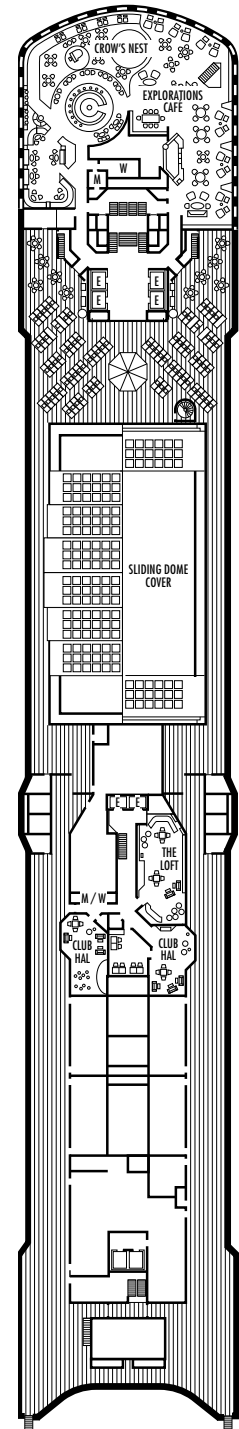

ms Zuiderdam

DECK PLANS & STATEROOMS

The deck plans are color-coded by category of stateroom, and the category letter precedes the stateroom number in each room. All staterooms are equipped with flat-panel television, mini-bar, DVD player, mini-safe, data port, telephone and multi-channel music.

Important Note: Not all staterooms within each category have the same furniture configuration and/or facilities. Appropriate symbols within the rooms on the deck plans describe differences from the stateroom descriptions below.

All information is subject to change.

STATEROOM SYMBOL LEGEND

- Triple (2 lower beds, 1 sofa bed)
- Quad (2 lower beds, 1 sofa bed, 1 upper)
- △ Partial sea view
- × Fully obstructed view
- + Connecting rooms
- Shower only
- ♣ Single sink vanity
- Staterooms have solid steel verandah railings instead of clear-view Plexiglas® railings
- ♿ Staterooms SS8068, I-8037, VA8032, VA8031, SC6175, SC6164, SY6108, VB6049, VA6004, VA6003, VF5140, VF5137, VF5054, VF5051, SY5002, SY5001, VD4132, VD4131, H4090, H4089, VD4052, VD4051, D1100, C1082, C1081, J1074, N1012 & N1011 are wheelchair accessible, shower only