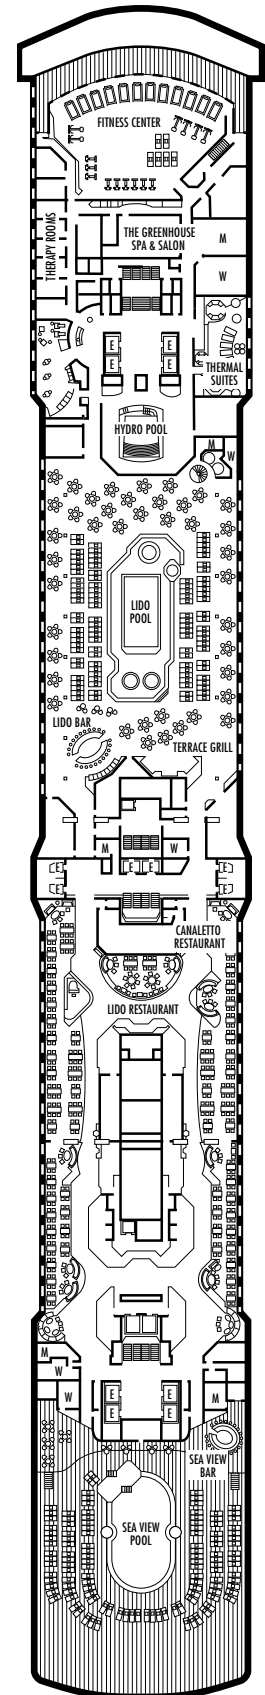

ms Zuiderdam

DECK PLANS & STATEROOMS

The deck plans are color-coded by category of stateroom, and the category letter precedes the stateroom number in each room. All staterooms are equipped with flat-panel television, mini-bar, DVD player, mini-safe, data port, telephone and multi-channel music.

Important Note: Not all staterooms within each category have the same furniture configuration and/or facilities. Appropriate symbols within the rooms on the deck plans describe differences from the stateroom descriptions below.

All information is subject to change.

STATEROOM SYMBOL LEGEND

- Triple (2 lower beds, 1 sofa bed)
- Quad (2 lower beds, 1 sofa bed, 1 upper)
- △ Partial sea view
- × Fully obstructed view
- + Connecting rooms
- Shower only
- ♠ Single sink vanity
- Staterooms have solid steel verandah railings instead of clear-view Plexiglas® railings
- ♿ Staterooms SS8068, I-8037, VA8032, VA8031, SC6175, SC6164, SY6108, VB6049, VA6004, VA6003, VF5140, VF5137, VF5054, VF5051, SY5002, SY5001, VD4132, VD4131, H4090, H4089, VD4052, VD4051, D1100, C1082, C1081, J1074, N1012 & N1011 are wheelchair accessible, shower only