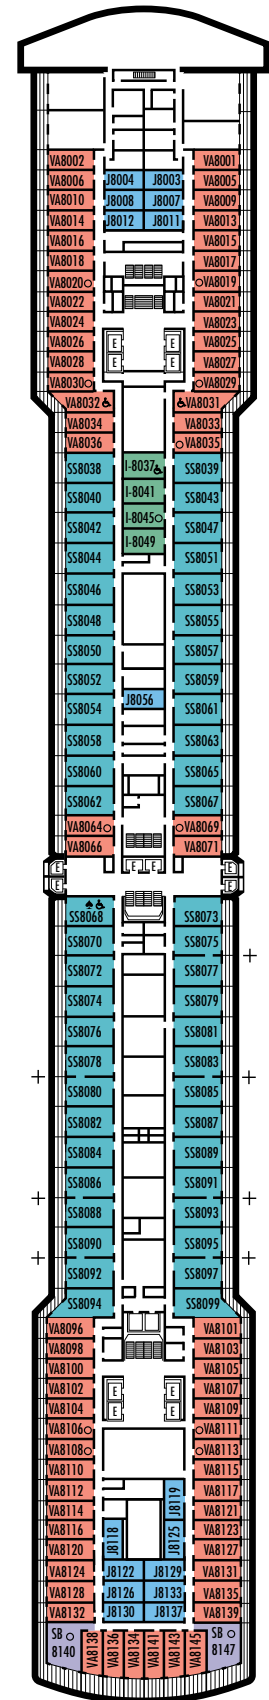

VERANDAH SUITES

SB

Deluxe Verandah Suites: 2 lower beds convertible to 1 king-size bed, bathroom with dual sink vanity, full-size whirlpool bath & shower & additional shower stall, large sitting area, dressing room, private verandah, 1 sofa bed for 2 persons, floor-to-ceiling windows.

SS

Superior Verandah Suites: 2 lower beds convertible to 1 queen-size bed, bathroom with dual sink vanity, full-size whirlpool bath & shower & additional shower stall, large sitting area, private verandah, 1 sofa bed for 1 person, floor-to-ceiling windows.

VERANDAH STATEROOMS

VA

Deluxe Verandah Ocean-view: 2 lower beds convertible to 1 queen-size bed, bathtub & shower, sitting area, private verandah, floor-to-ceiling windows.

INTERIOR STATEROOMS

I

Large: 2 lower beds convertible to 1 queen-size bed, shower.

J

Large or Standard: 2 lower beds convertible to 1 queen-size bed, shower.