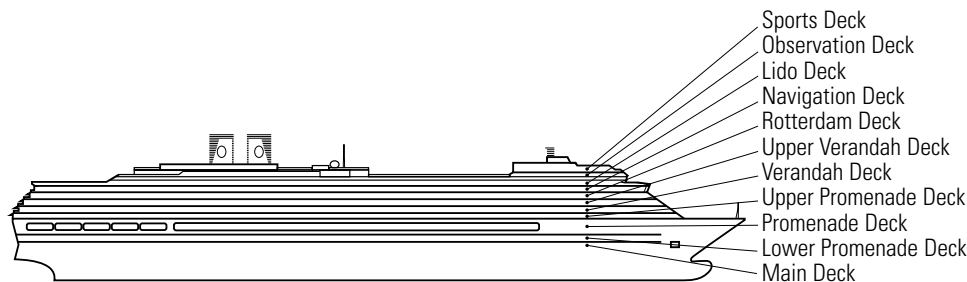

ms Zuiderdam

DECK PLANS & STATEROOMS

The deck plans are color-coded by category of stateroom, and the category letter precedes the stateroom number in each room. All staterooms are equipped with flat-panel television, mini-bar, DVD player, mini-safe, data port, telephone and multi-channel music.

Important Note: Not all staterooms within each category have the same furniture configuration and/or facilities. Appropriate symbols within the rooms on the deck plans describe differences from the stateroom descriptions below.

All information is subject to change.

STATEROOM SYMBOL LEGEND

- Triple (2 lower beds, 1 sofa bed)
- Quad (2 lower beds, 1 sofa bed, 1 upper)
- △ Partial sea view
- × Fully obstructed view
- + Connecting rooms
- Shower only
- ♣ Single sink vanity
- Staterooms have solid steel verandah railings instead of clear-view Plexiglas® railings
- ♿ Staterooms SS8068, I-8037, VA8032, VA8031, SC6175, SC6164, SY6108, VB6049, VA6004, VA6003, VF5140, VF5137, VF5054, VF5051, SY5002, SY5001, VD4132, VD4131, H4090, H4089, VD4052, VD4051, D1100, C1082, C1081, J1074, N1012 & N1011 are wheelchair accessible, shower only