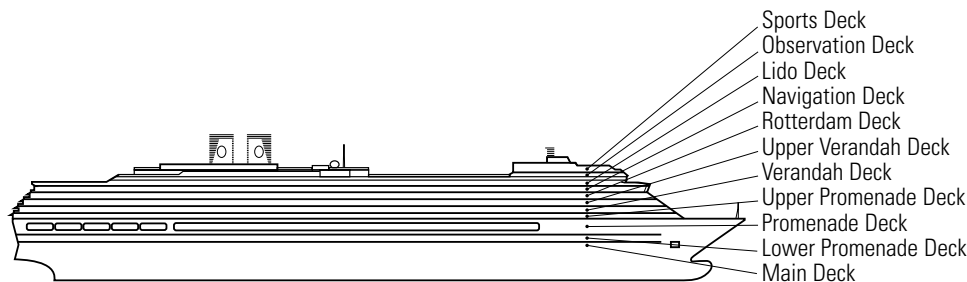

J

Large or Standard: 2 lower beds convertible to 1 queen-size bed, shower.

ms Zuiderdam

DECK PLANS & STATEROOMS

The deck plans are color-coded by category of stateroom, and the category letter precedes the stateroom number in each room. All staterooms are equipped with flat-panel television, mini-bar, DVD player, mini-safe, data port, telephone and multi-channel music.