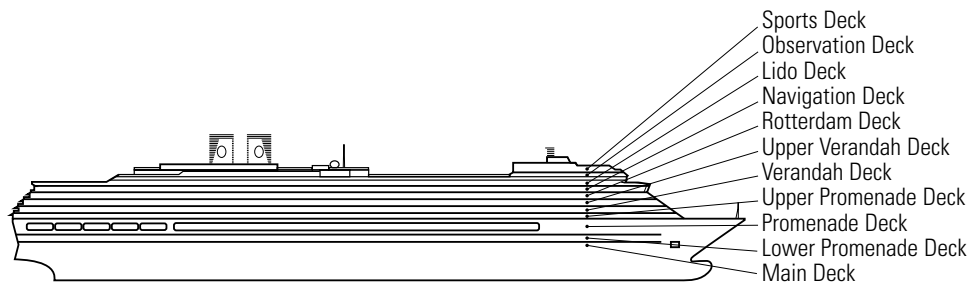

ms Zuiderdam

DECK PLANS & STATEROOMS

The deck plans are color-coded by category of stateroom, and the category letter precedes the stateroom number in each room. All staterooms are equipped with flat-panel television, mini-bar, DVD player, mini-safe, data port, telephone and multi-channel music.