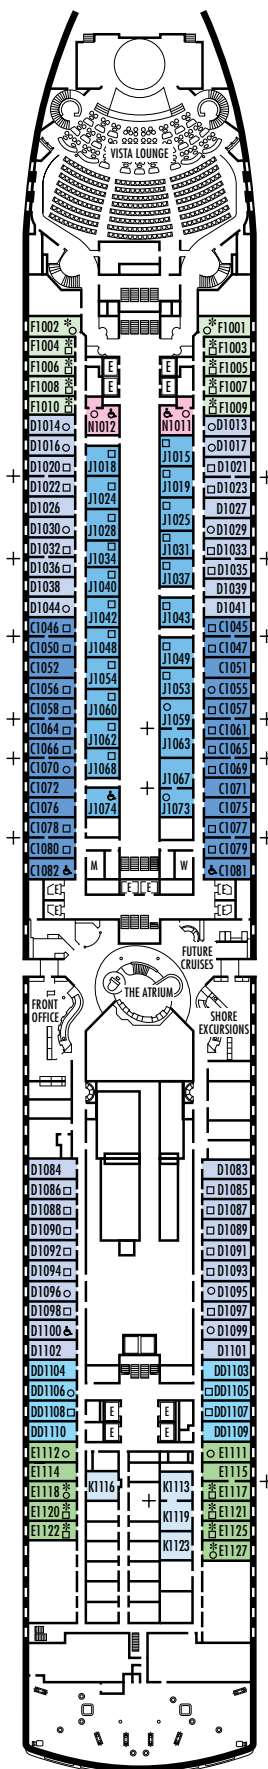

Important Note: Not all staterooms within each category have the same furniture configuration and/or facilities. Appropriate symbols within the rooms on the deck plans describe differences from the stateroom descriptions below.

All information is subject to change.

STATEROOM SYMBOL LEGEND

- Triple (2 lower beds, 1 sofa bed)
- Quad (2 lower beds, 1 sofa bed, 1 upper)
- △ Partial sea view
- × Fully obstructed view
- + Connecting rooms
- * Shower only
- ♠ Single sink vanity
- ◆ Staterooms have solid steel verandah railings instead of clear-view Plexiglas® railings
- ♿ Staterooms SS8068, I-8037, VA8032, VA8031, SC6175, SC6164, SY6108, VB6049, VA6004, VA6003, VF5140, VF5137, VF5054, VF5051, SY5002, SY5001, VD4132, VD4131, H4090, H4089, VD4052, VD4051, D1100, C1082, C1081, J1074, N1012 & N1011 are wheelchair accessible, shower only

OCEAN-VIEW STATEROOMS

C **D** **DD** **E** **F**

Large: 2 lower beds convertible to 1 queen-size bed, bathtub & shower.

INTERIOR STATEROOMS

J **K**

Large or Standard: 2 lower beds convertible to 1 queen-size bed, shower.

N

Standard: 2 lower beds convertible to 1 queen-size bed, shower.

DECK 1—MAIN DECK

Staterooms 1001–1127

ms Zuiderdam

DECK PLANS & STATEROOMS

The deck plans are color-coded by category of stateroom, and the category letter precedes the stateroom number in each room. All staterooms are equipped with flat-panel television, mini-bar, DVD player, mini-safe, data port, telephone and multi-channel music.