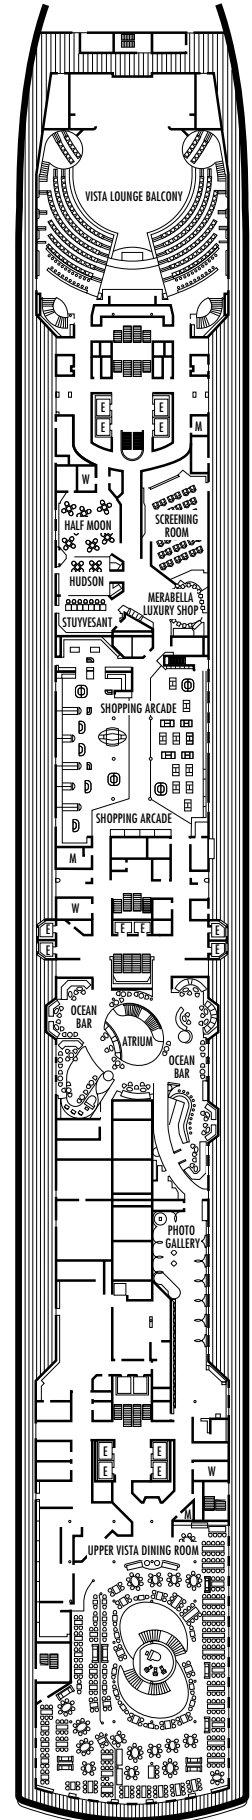

ms Zuiderdam

DECK PLANS & STATEROOMS

The deck plans are color-coded by category of stateroom, and the category letter precedes the stateroom number in each room. All staterooms are equipped with flat-panel television, mini-bar, DVD player, mini-safe, data port, telephone and multi-channel music.

Important Note: Not all staterooms within each category have the same furniture configuration and/or facilities. Appropriate symbols within the rooms on the deck plans describe differences from the stateroom descriptions below.

All information is subject to change.

STATEROOM SYMBOL LEGEND

- Triple (2 lower beds, 1 sofa bed)
- Quad (2 lower beds, 1 sofa bed, 1 upper)
- △ Partial sea view
- × Fully obstructed view
- + Connecting rooms
- Shower only
- ♣ Single sink vanity
- Staterooms have solid steel verandah railings instead of clear-view Plexiglas® railings
- ♿ Staterooms SS8068, I-8037, VA8032, VA8031, SC6175, SC6164, SY6108, VB6049, VA6004, VA6003, VF5140, VF5137, VF5054, VF5051, SY5002, SY5001, VD4132, VD4131, H4090, H4089, VD4052, VD4051, D1100, C1082, C1081, J1074, N1012 & N1011 are wheelchair accessible, shower only