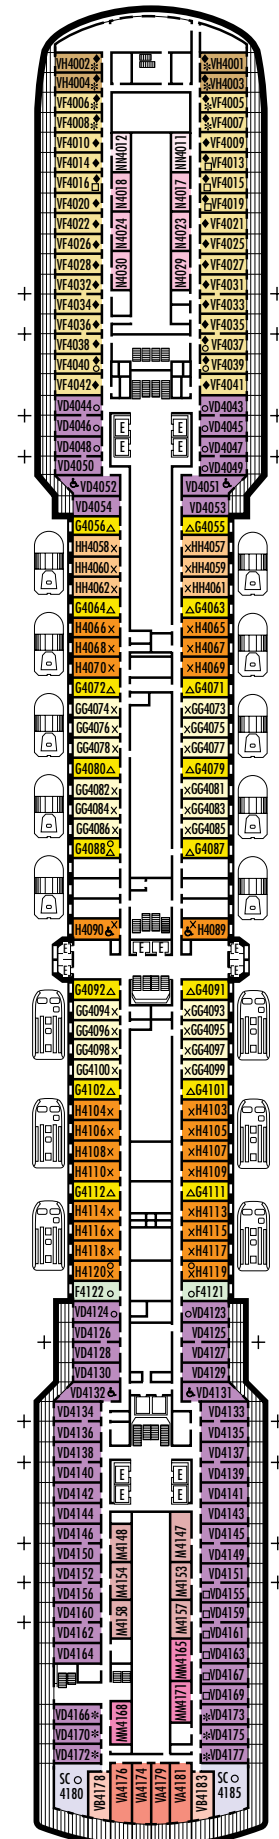

VERANDAH SUITES

SC

Deluxe Verandah Suites: 2 lower beds convertible to 1 king-size bed, bathroom with dual sink vanity, full-size whirlpool bath & shower & additional shower stall, large sitting area, dressing room, private verandah, 1 sofa bed for 2 persons, floor-to-ceiling windows.

VERANDAH STATEROOMS

VA VB VD VF VH

Deluxe Verandah Ocean-view: 2 lower beds convertible to 1 queen-size bed, bathtub & shower, sitting area, private verandah, floor-to-ceiling windows.

OCEAN-VIEW STATEROOMS

F

Large: 2 lower beds convertible to 1 queen-size bed, bathtub & shower.

G GG

Large: 2 lower beds convertible to 1 queen-size bed, bathtub & shower. All G-category staterooms have partial sea views. All GG-category staterooms have fully obstructed views.

H HH

Large: 2 lower beds convertible to 1 queen-size bed, bathtub & shower. All H- & HH-category staterooms have fully obstructed views.

INTERIOR STATEROOMS

M MM N NN

Standard: 2 lower beds convertible to 1 queen-size bed, shower.

DECK 4—UPPER PROMENADE DECK

Staterooms 4001–4185