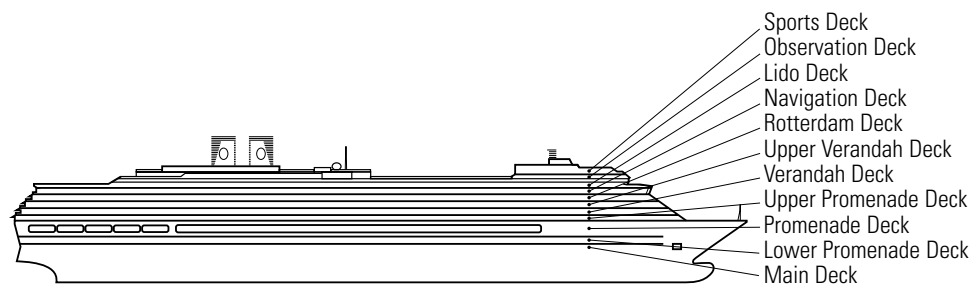

ms Zuiderdam

DECK PLANS & STATEROOMS

The deck plans are color-coded by category of stateroom, and the category letter precedes the stateroom number in each room. All staterooms are equipped with flat-panel television, mini-bar, DVD player, mini-safe, data port, telephone and multi-channel music.