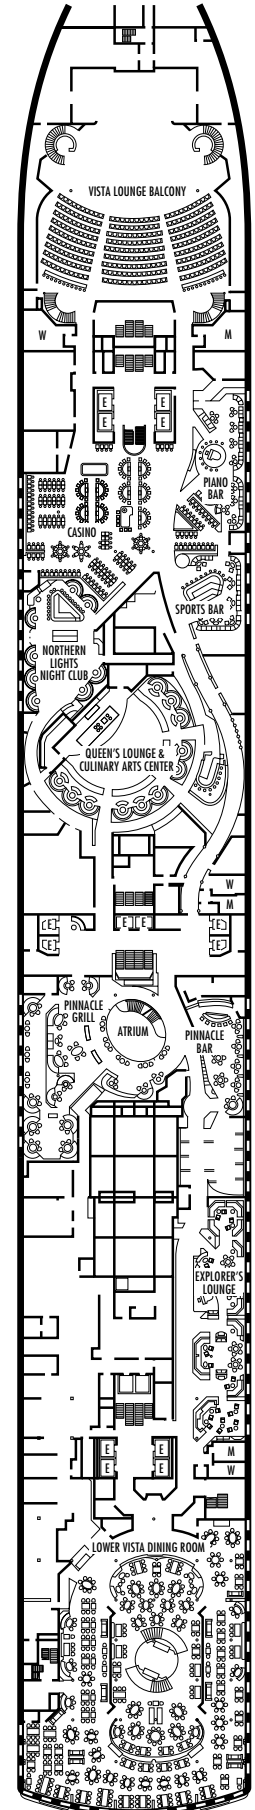

All information is subject to change.

STATEROOM SYMBOL LEGEND

- Triple (2 lower beds, 1 sofa bed)
- Quad (2 lower beds, 1 sofa bed, 1 upper)
- △ Partial sea view
- × Fully obstructed view
- + Connecting rooms
- * Shower only
- ♠ Single sink vanity
- ◆ Staterooms have solid steel verandah railings instead of clear-view Plexiglas® railings
- ♿ Staterooms SS8068, I-8037, VA8032, VA8031, SC6175, SC6164, SY6108, VB6049, VA6004, VA6003, VF5140, VF5137, VF5054, VF5051, SY5002, SY5001, VD4132, VD4131, H4090, H4089, VD4052, VD4051, D1100, C1082, C1081, J1074, N1012 & N1011 are wheelchair accessible, shower only

OCEAN-VIEW STATEROOMS

C **D** **DD** **E** **F**

Large: 2 lower beds convertible to 1 queen-size bed, bathtub & shower.

INTERIOR STATEROOMS

J **K**

Large or Standard: 2 lower beds convertible to 1 queen-size bed, shower.

N

Standard: 2 lower beds convertible to 1 queen-size bed, shower.

DECK 1—MAIN DECK

Staterooms 1001–1127

ms Zuiderdam

DECK PLANS & STATEROOMS

The deck plans are color-coded by category of stateroom, and the category letter precedes the stateroom number in each room. All staterooms are equipped with flat-panel television, mini-bar, DVD player, mini-safe, data port, telephone and multi-channel music.

All information is subject to change.

STATEROOM SYMBOL LEGEND

- Triple (2 lower beds, 1 sofa bed)
- Quad (2 lower beds, 1 sofa bed, 1 upper)
- △ Partial sea view
- × Fully obstructed view
- + Connecting rooms
- * Shower only
- ♣ Single sink vanity
- ◆ Staterooms have solid steel verandah railings instead of clear-view Plexiglas® railings
- ♿ Staterooms SS8068, I-8037, VA8032, VA8031, SC6175, SC6164, SY6108, VB6049, VA6004, VA6003, VF5140, VF5137, VF5054, VF5051, SY5002, SY5001, VD4132, VD4131, H4090, H4089, VD4052, VD4051, D1100, C1082, C1081, J1074, N1012 & N1011 are wheelchair accessible, shower only