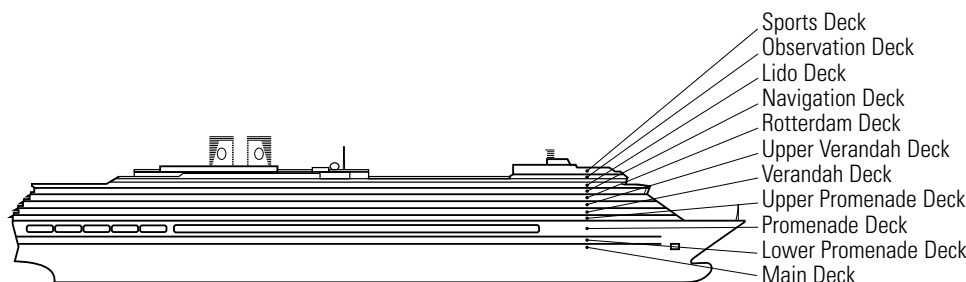

ms Zuiderdam

DECK PLANS & STATEROOMS

The deck plans are color-coded by category of stateroom, and the category letter precedes the stateroom number in each room. All staterooms are equipped with flat-panel television, mini-bar, DVD player, mini-safe, data port, telephone and multi-channel music.