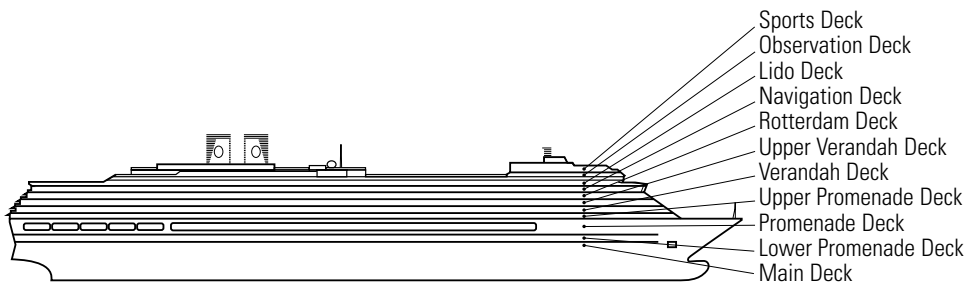

ms Zuiderdam

DECK PLANS & STATEROOMS

The deck plans are color-coded by category of stateroom, and the category letter precedes the stateroom number in each room. All staterooms are equipped with flat-panel television, mini-bar, DVD player, mini-safe, data port, telephone and multi-channel music.

Important Note: Not all staterooms within each category have the same furniture configuration and/or facilities. Appropriate symbols within the rooms on the deck plans describe differences from the stateroom descriptions below.

All information is subject to change.

STATEROOM SYMBOL LEGEND

- Triple (2 lower beds, 1 sofa bed)
- Quad (2 lower beds, 1 sofa bed, 1 upper)
- △ Partial sea view
- × Fully obstructed view
- + Connecting rooms
- Shower only
- ♠ Single sink vanity
- Staterooms have solid steel verandah railings instead of clear-view Plexiglas® railings
- ♿ Staterooms SS8068, I-8037, VA8032, VA8031, SC6175, SC6164, SY6108, VB6049, VA6004, VA6003, VF5140, VF5137, VF5054, VF5051, SY5002, SY5001, VD4132, VD4131, H4090, H4089, VD4052, VD4051, D1100, C1082, C1081, J1074, N1012 & N1011 are wheelchair accessible, shower only