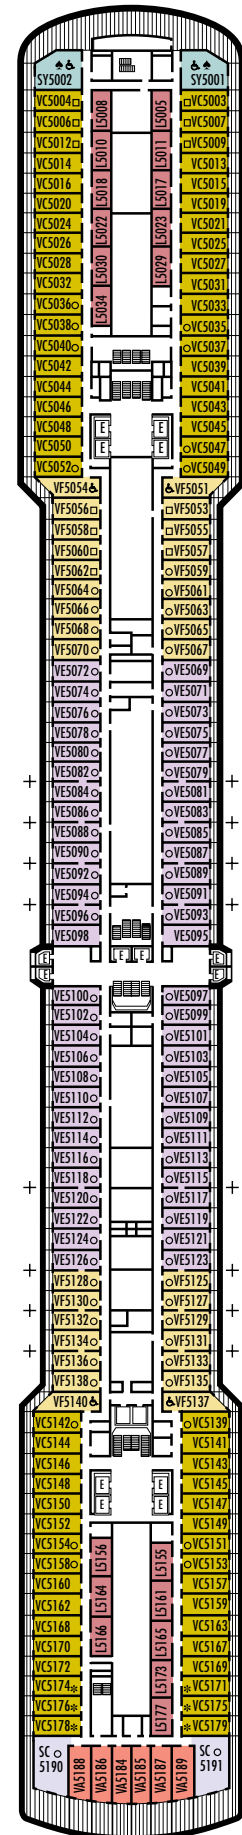

STATEROOM SYMBOL LEGEND

- Triple (2 lower beds, 1 sofa bed)
- Quad (2 lower beds, 1 sofa bed, 1 upper)
- △ Partial sea view
- × Fully obstructed view
- + Connecting rooms
- Shower only
- ♠ Single sink vanity
- Staterooms have solid steel verandah railings instead of clear-view Plexiglas® railings
- ♿ Staterooms SS8068, I-8037, VA8032, VA8031, SC6175, SC6164, SY6108, VB6049, VA6004, VA6003, VF5140, VF5137, VF5054, VF5051, SY5002, SY5001, VD4132, VD4131, H4090, H4089, VD4052, VD4051, D1100, C1082, C1081, J1074, N1012 & N1011 are wheelchair accessible, shower only

VERANDAH SUITES

SC

Deluxe Verandah Suites: 2 lower beds convertible to 1 king-size bed, bathroom with dual sink vanity, full-size whirlpool bath & shower & additional shower stall, large sitting area, dressing room, private verandah, 1 sofa bed for 2 persons, floor-to-ceiling windows.

SY

Superior Verandah Suites: 2 lower beds convertible to 1 queen-size bed, bathroom with dual sink vanity, full-size whirlpool bath & shower & additional shower stall, large sitting area, private verandah, 1 sofa bed for 1 person, floor-to-ceiling windows.

VERANDAH STATEROOMS

VA VC VE VF

Deluxe Verandah Ocean-view: 2 lower beds convertible to 1 queen-size bed, bathtub & shower, sitting area, private verandah, floor-to-ceiling windows.

INTERIOR STATEROOMS

L

Standard: 2 lower beds convertible to 1 queen-size bed, shower.