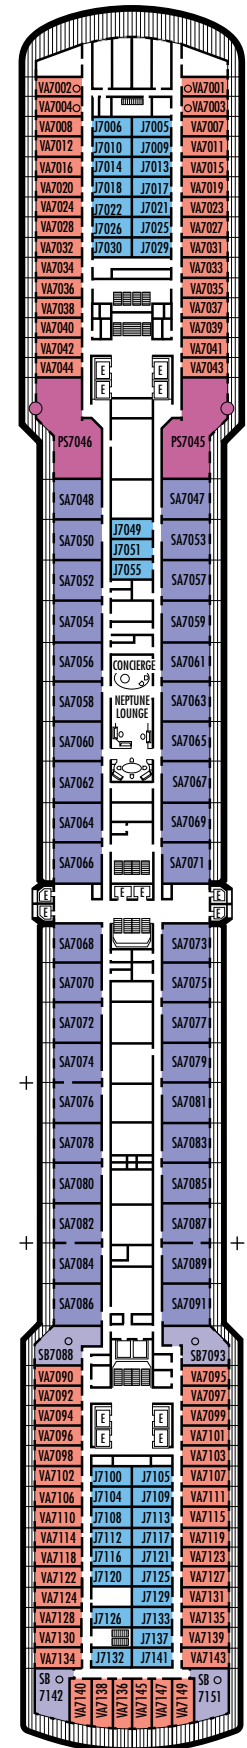

VERANDAH SUITES

PS

Penthouse Verandah Suites: Bedroom with 1 king-size bed, oversize whirlpool bath & shower & additional shower stall, living room, dining room, dressing room, private verandah with whirlpool, pantry, 1 sofa bed for 2 persons, microwave, refrigerator, guest toilet, private stereo system, floor-to-ceiling windows.

SA SB

Deluxe Verandah Suites: 2 lower beds convertible to 1 king-size bed, bathroom with dual sink vanity, full-size whirlpool bath & shower & additional shower stall, large sitting area, dressing room, private verandah, 1 sofa bed for 2 persons, floor-to-ceiling windows.

VERANDAH STATEROOMS

VA

Deluxe Verandah Ocean-view: 2 lower beds convertible to 1 queen-size bed, bathtub & shower, sitting area, private verandah, floor-to-ceiling windows.

INTERIOR STATEROOMS

J

Large or Standard: 2 lower beds convertible to 1 queen-size bed, shower.