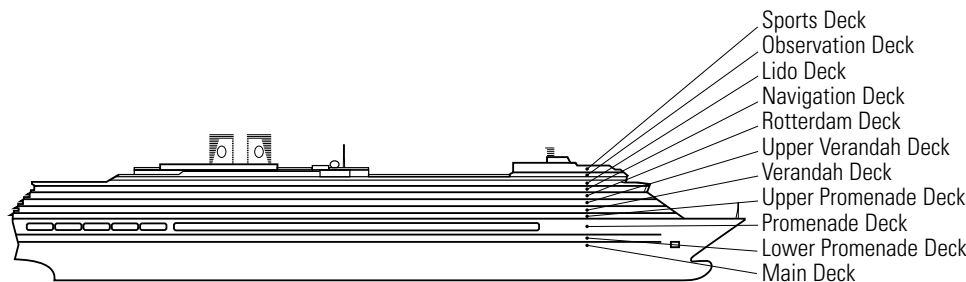

VERANDAH SUITES

SC

Deluxe Verandah Suites: 2 lower beds convertible to 1 king-size bed, bathroom with dual sink vanity, full-size whirlpool bath & shower & additional shower stall, large sitting area, dressing room, private verandah, 1 sofa bed for 2 persons, floor-to-ceiling windows.

VERANDAH STATEROOMS

VA VB VD VF VH

Deluxe Verandah Ocean-view: 2 lower beds convertible to 1 queen-size bed, bathtub & shower, sitting area, private verandah, floor-to-ceiling windows.

OCEAN-VIEW STATEROOMS

F

Large: 2 lower beds convertible to 1 queen-size bed, bathtub & shower.

G GG

Large: 2 lower beds convertible to 1 queen-size bed, bathtub & shower. All G-category staterooms have partial sea views. All GG-category staterooms have fully obstructed views.

H HH

Large: 2 lower beds convertible to 1 queen-size bed, bathtub & shower. All H- & HH-category staterooms have fully obstructed views.

INTERIOR STATEROOMS

M MM N NN

Standard: 2 lower beds convertible to 1 queen-size bed, shower.

DECK 4—UPPER PROMENADE DECK

Staterooms 4001–4185