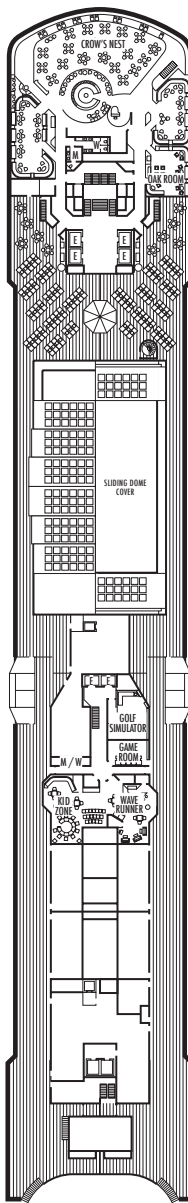

OBSERVATION DECK