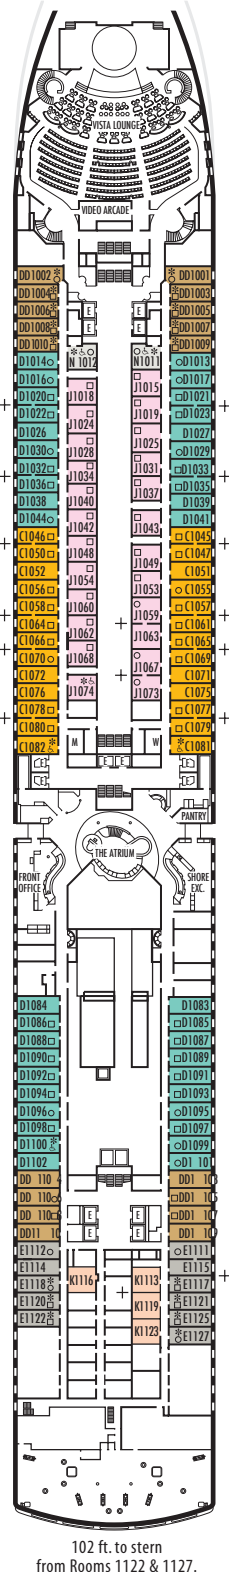

MAIN DECK

Rooms 1001-1127
252 ft. from bow
to Rooms 1001 & 1002.

102 ft. to stern
from Rooms 1122 & 1127.

LOWER PROMENADE DECK

PROMENADE DECK

UPPER PROMENADE DECK

Rooms 4001-4185
102 ft. from bow
to Rooms 4001 & 4002.

9 ft. to stern
from Rooms 4180, 4178, 4176,
4174, 4179, 4181, 4183 & 4185.

VERANDAH DECK

Rooms 5001-5187
112 ft. from bow
to Rooms 5001 & 5002.

23 ft. to stern from Rooms 5186,
5184, 5182, 5180, 5181, 5183,
5185 & 5187.

UPPER VERANDAH DECK

Rooms 6001-6169
112 ft. from bow
to Rooms 6003 & 6004.

33 ft. to stern from Rooms 6158,
6156, 6154, 6165, 6167 & 6169.

SHIP SPECIFICATIONS & FACILITIES

- 1,848 Passengers
- 82,000 Gross Tons
- 950 Feet Long
- Automatic Stabilizers
- 11 Passenger Decks
- 14 Passenger Elevators
- 4 Outside Elevators
- 24 Public Rooms
- 3 Restaurants
- Outdoor Swimming Pools (one with sliding glass roof)
- Spa & Salon
- Two Show Lounges
- Duty-Free Shops
- Library
- Casino
- Fitness Center
- Basketball Court
- Volleyball Court
- Golf Simulator
- Internet Center
- Suite Lounge

ROTTERDAM DECK

Rooms 7001- 7133
121 ft. from bow
to Rooms 7001 & 7002.

56 ft. to stern from Rooms
7132, 7130, 7128, 7126, 7127,
7129, 7131 & 7133.

NAVIGATION DECK

Rooms 8001- 8135
186 ft. from bow
to Rooms 8001 & 8002.