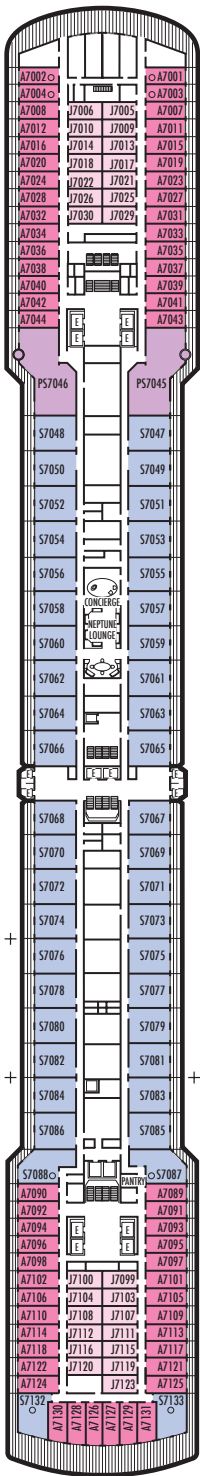

MAIN DECK

Rooms 1001-1127
252 ft. from bow
to Rooms 1001 & 1002.

102 ft. to stern
from Rooms 1122 & 1127.

LOWER PROMENADE DECK

PROMENADE DECK

UPPER PROMENADE DECK

Rooms 4001-4185
102 ft. from bow
to Rooms 4001 & 4002.

9 ft. to stern
from Rooms 4180, 4178, 4176,
4174, 4179, 4181, 4183 & 4185.

VERANDAH DECK

Rooms 5001-5187
112 ft. from bow
to Rooms 5001 & 5002.

23 ft. to stern from Rooms 5186,
5184, 5182, 5180, 5181, 5183,
5185 & 5187.

UPPER VERANDAH DECK

Rooms 6001-6169
112 ft. from bow
to Rooms 6003 & 6004.

33 ft. to stern from Rooms 6158,
6156, 6154, 6165, 6167 & 6169.

SHIP SPECIFICATIONS & FACILITIES

- 1,848 Passengers
- 82,000 Gross Tons
- 950 Feet Long
- Automatic Stabilizers
- 11 Passenger Decks
- 14 Passenger Elevators
- 4 Outside Elevators
- 24 Public Rooms
- 3 Restaurants
- Outdoor Swimming Pools (one with sliding glass roof)
- Spa & Salon
- Two Show Lounges
- Duty-Free Shops
- Library
- Casino
- Fitness Center
- Basketball Court
- Volleyball Court
- Golf Simulator
- Internet Center
- Suite Lounge

ROTTERDAM DECK

Rooms 7001- 7133
121 ft. from bow
to Rooms 7001 & 7002.

56 ft. to stern from Rooms
7132, 7130, 7128, 7126, 7127,
7129, 7131 & 7133.

NAVIGATION DECK

Rooms 8001- 8135
186 ft. from bow
to Rooms 8001 & 8002.