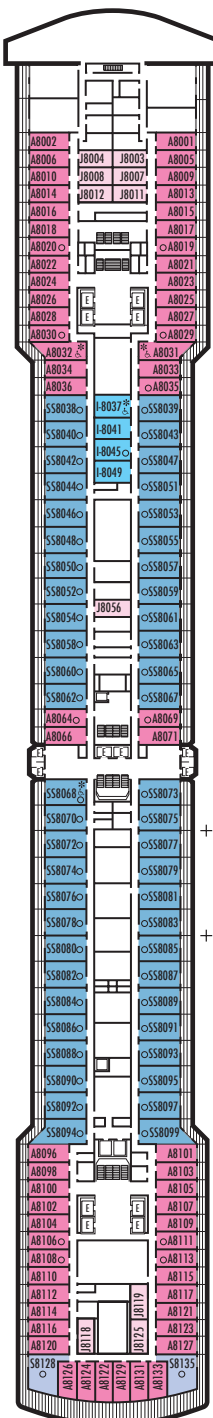

MAIN DECK

Rooms 1001-1127
252 ft. from bow
to Rooms 1001 & 1002.

102 ft. to stern
from Rooms 1122 & 1127.

LOWER PROMENADE DECK

PROMENADE DECK

UPPER PROMENADE DECK

Rooms 4001-4185
102 ft. from bow
to Rooms 4001 & 4002.

9 ft. to stern
from Rooms 4180, 4178, 4176,
4174, 4179, 4181, 4183 & 4185.

VERANDAH DECK

Rooms 5001-5187
112 ft. from bow
to Rooms 5001 & 5002.

23 ft. to stern from Rooms 5186,
5184, 5182, 5180, 5181, 5183,
5185 & 5187.

UPPER VERANDAH DECK

Rooms 6001-6169
112 ft. from bow
to Rooms 6003 & 6004.

33 ft. to stern from Rooms 6158,
6156, 6154, 6165, 6167 & 6169.

SHIP SPECIFICATIONS & FACILITIES

- 1,848 Passengers
- 82,000 Gross Tons
- 950 Feet Long
- Automatic Stabilizers
- 11 Passenger Decks
- 14 Passenger Elevators
- 4 Outside Elevators
- 24 Public Rooms
- 3 Restaurants
- Outdoor Swimming Pools (one with sliding glass roof)
- Spa & Salon
- Two Show Lounges
- Duty-Free Shops
- Library
- Casino
- Fitness Center
- Basketball Court
- Volleyball Court
- Golf Simulator
- Internet Center
- Suite Lounge

ROTTERDAM DECK

Rooms 7001- 7133
121 ft. from bow
to Rooms 7001 & 7002.

56 ft. to stern from Rooms
7132, 7130, 7128, 7126, 7127,
7129, 7131 & 7133.

NAVIGATION DECK

Rooms 8001- 8135
186 ft. from bow
to Rooms 8001 & 8002.