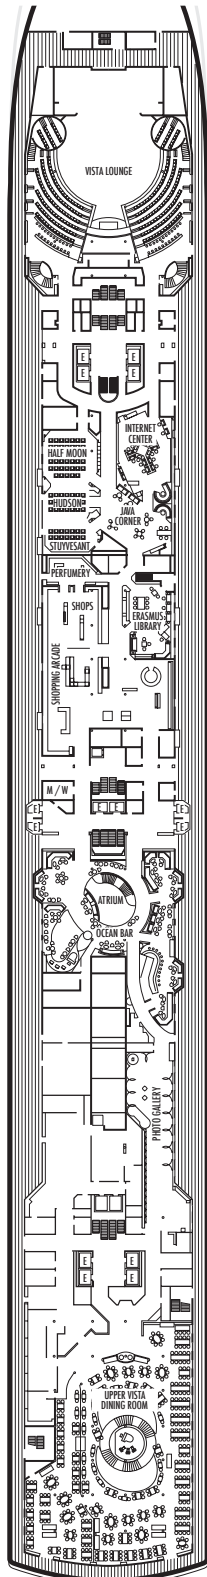

MAIN DECK

Rooms 1001-1127
252 ft. from bow
to Rooms 1001 & 1002.

102 ft. to stern
from Rooms 1122 & 1127.

LOWER PROMENADE DECK

PROMENADE DECK

UPPER PROMENADE DECK

Rooms 4001-4185
102 ft. from bow
to Rooms 4001 & 4002.

9 ft. to stern
from Rooms 4180, 4178, 4176,
4174, 4179, 4181, 4183 & 4185.

VERANDAH DECK

Rooms 5001-5187
112 ft. from bow
to Rooms 5001 & 5002.

23 ft. to stern from Rooms 5186,
5184, 5182, 5180, 5181, 5183,
5185 & 5187.

UPPER VERANDAH DECK

Rooms 6001-6169
112 ft. from bow
to Rooms 6003 & 6004.

33 ft. to stern from Rooms 6158,
6156, 6154, 6165, 6167 & 6169.

SHIP SPECIFICATIONS & FACILITIES

- 1,848 Passengers
- 82,000 Gross Tons
- 950 Feet Long
- Automatic Stabilizers
- 11 Passenger Decks
- 14 Passenger Elevators
- 4 Outside Elevators
- 24 Public Rooms
- 3 Restaurants
- Outdoor Swimming Pools (one with sliding glass roof)
- Spa & Salon
- Two Show Lounges
- Duty-Free Shops
- Library
- Casino
- Fitness Center
- Basketball Court
- Volleyball Court
- Golf Simulator
- Internet Center
- Suite Lounge

ROTTERDAM DECK

Rooms 7001- 7133
121 ft. from bow
to Rooms 7001 & 7002.

56 ft. to stern from Rooms
7132, 7130, 7128, 7126, 7127,
7129, 7131 & 7133.

NAVIGATION DECK

Rooms 8001- 8135
186 ft. from bow
to Rooms 8001 & 8002.