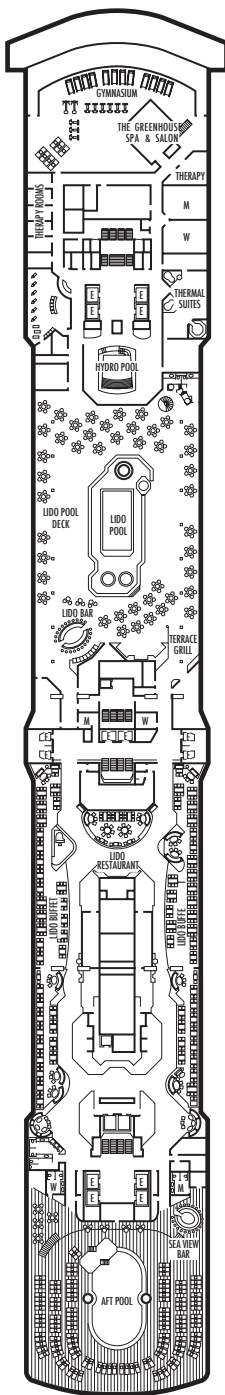

ROTTERDAM DECK

Rooms 7001- 7133
121 ft. from bow
to Rooms 7001 & 7002.

56 ft. to stern from Rooms
7132, 7130, 7128, 7126, 7127,
7129, 7131 & 7133.

NAVIGATION DECK

Rooms 8001- 8135
186 ft. from bow
to Rooms 8001 & 8002.

68 ft. to stern from Rooms
8128, 8126, 8124, 8122, 8129
8131, 8133 & 8135.

LIDO DECK

OBSERVATION DECK

SPORTS DECK

ms Zuiderdam

DECK PLANS & STATEROOMS

The deck plans are color-coded by category of stateroom, and the category letter precedes the stateroom number in each room. All staterooms are equipped with television, mini-bar, mini-safe, data port, telephone and multi-channel music.

Important Note: Not all staterooms within each category have the same furniture configuration and/or facilities. Appropriate symbols within the rooms on the deck plans describe differences from the stateroom descriptions below.

OUTSIDE STATEROOMS