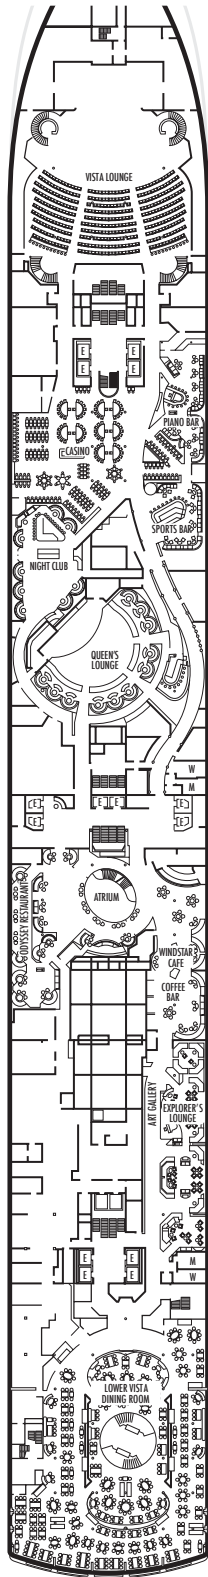

MAIN DECK

Rooms 1001-1127
252 ft. from bow
to Rooms 1001 & 1002.

102 ft. to stern
from Rooms 1122 & 1127.

LOWER PROMENADE DECK

PROMENADE DECK

UPPER PROMENADE DECK

Rooms 4001-4185
102 ft. from bow
to Rooms 4001 & 4002.

9 ft. to stern
from Rooms 4180, 4178, 4176,
4174, 4179, 4181, 4183 & 4185.

VERANDAH DECK

Rooms 5001-5187
112 ft. from bow
to Rooms 5001 & 5002.

23 ft. to stern from Rooms 5186,
5184, 5182, 5180, 5181, 5183,
5185 & 5187.

UPPER VERANDAH DECK

Rooms 6001-6169
112 ft. from bow
to Rooms 6003 & 6004.

33 ft. to stern from Rooms 6158,
6156, 6154, 6165, 6167 & 6169.

SHIP SPECIFICATIONS & FACILITIES

- 1,848 Passengers
- 82,000 Gross Tons
- 950 Feet Long
- Automatic Stabilizers
- 11 Passenger Decks
- 14 Passenger Elevators
- 4 Outside Elevators
- 24 Public Rooms
- 3 Restaurants
- Outdoor Swimming Pools (one with sliding glass roof)
- Spa & Salon
- Two Show Lounges
- Duty-Free Shops
- Library
- Casino
- Fitness Center
- Basketball Court
- Volleyball Court
- Golf Simulator
- Internet Center
- Suite Lounge

ROTTERDAM DECK

Rooms 7001- 7133
121 ft. from bow
to Rooms 7001 & 7002.

56 ft. to stern from Rooms
7132, 7130, 7128, 7126, 7127,
7129, 7131 & 7133.

NAVIGATION DECK

Rooms 8001- 8135
186 ft. from bow
to Rooms 8001 & 8002.