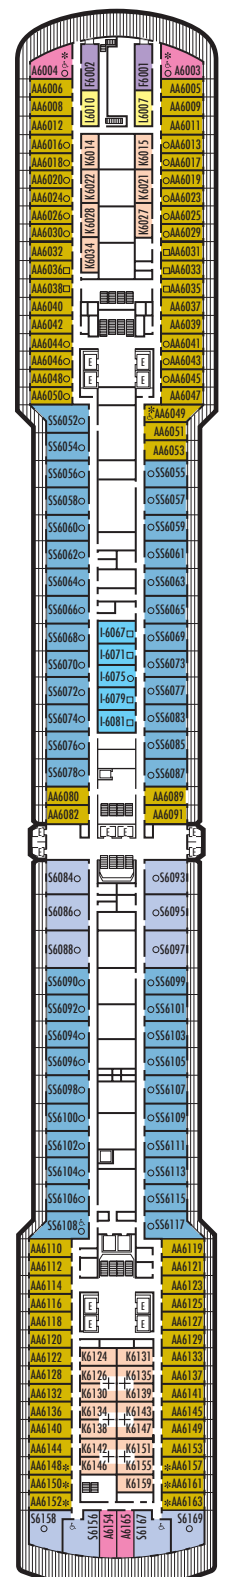

MAIN DECK

Rooms 1001-1127
252 ft. from bow
to Rooms 1001 & 1002.

102 ft. to stern
from Rooms 1122 & 1127.

LOWER PROMENADE DECK

PROMENADE DECK

UPPER PROMENADE DECK

Rooms 4001-4185
102 ft. from bow
to Rooms 4001 & 4002.

9 ft. to stern
from Rooms 4180, 4178, 4176,
4174, 4179, 4181, 4183 & 4185.

VERANDAH DECK

Rooms 5001-5187
112 ft. from bow
to Rooms 5001 & 5002.

23 ft. to stern from Rooms 5186,
5184, 5182, 5180, 5181, 5183,
5185 & 5187.

UPPER VERANDAH DECK

Rooms 6001-6169
112 ft. from bow
to Rooms 6003 & 6004.

33 ft. to stern from Rooms 6158,
6156, 6154, 6165, 6167 & 6169.

SHIP SPECIFICATIONS & FACILITIES

- 1,848 Passengers
- 82,000 Gross Tons
- 950 Feet Long
- Automatic Stabilizers
- 11 Passenger Decks
- 14 Passenger Elevators
- 4 Outside Elevators
- 24 Public Rooms
- 3 Restaurants
- Outdoor Swimming Pools (one with sliding glass roof)
- Spa & Salon
- Two Show Lounges
- Duty-Free Shops
- Library
- Casino
- Fitness Center
- Basketball Court
- Volleyball Court
- Golf Simulator
- Internet Center
- Suite Lounge

ROTTERDAM DECK

Rooms 7001- 7133
121 ft. from bow
to Rooms 7001 & 7002.

56 ft. to stern from Rooms
7132, 7130, 7128, 7126, 7127,
7129, 7131 & 7133.

NAVIGATION DECK

Rooms 8001- 8135
186 ft. from bow
to Rooms 8001 & 8002.