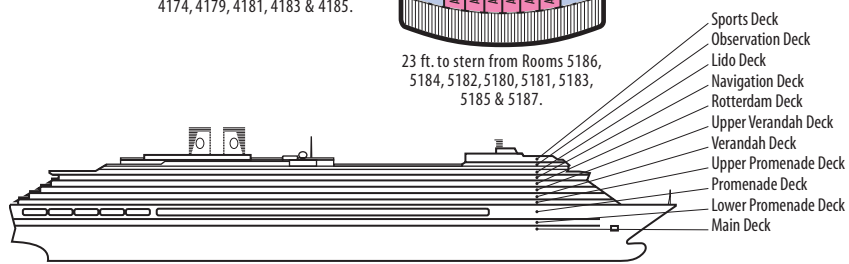

UPPER VERANDAH DECK

Rooms 6001-6169
112 ft. from bow
to Rooms 6003 & 6004.

33 ft. to stern from Rooms 6158,
6156, 6154, 6165, 6167 & 6169.

SHIP SPECIFICATIONS & FACILITIES

- 1,848 Passengers
- 82,000 Gross Tons
- 950 Feet Long
- Automatic Stabilizers
- 11 Passenger Decks
- 14 Passenger Elevators
- 4 Outside Elevators
- 24 Public Rooms
- 3 Restaurants
- Outdoor Swimming Pools (one with sliding glass roof)
- Spa & Salon
- Two Show Lounges
- Duty-Free Shops
- Library
- Casino
- Fitness Center
- Basketball Court
- Volleyball Court
- Golf Simulator
- Internet Center
- Suite Lounge

68 ft. to stern from Rooms
8128, 8126, 8124, 8122, 8129
8131, 8133 & 8135.

LIDO DECK

OBSERVATION DECK

SPORTS DECK

ms Zuiderdam

DECK PLANS & STATEROOMS

The deck plans are color-coded by category of stateroom, and the category letter precedes the stateroom number in each room. All staterooms are equipped with television, mini-bar, mini-safe, data port, telephone and multi-channel music.