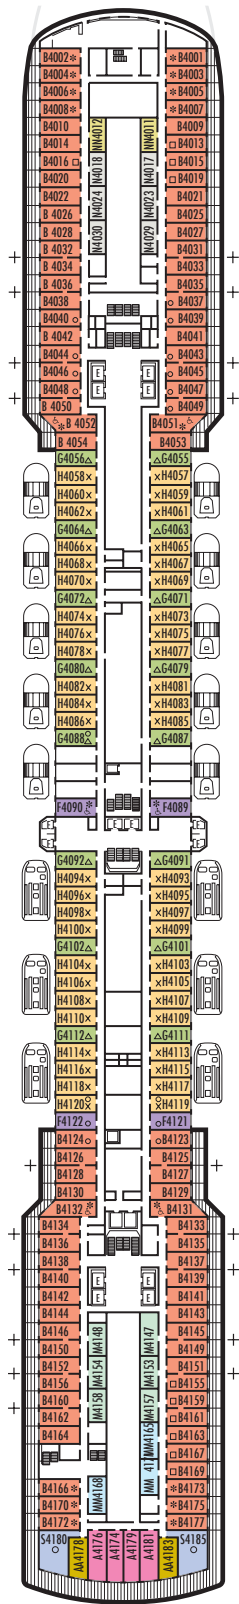

MAIN DECK

Rooms 1001-1127
252 ft. from bow
to Rooms 1001 & 1002.

102 ft. to stern
from Rooms 1122 & 1127.

LOWER PROMENADE DECK

PROMENADE DECK

UPPER PROMENADE DECK

Rooms 4001-4185
102 ft. from bow
to Rooms 4001 & 4002.

9 ft. to stern
from Rooms 4180, 4178, 4176,
4174, 4179, 4181, 4183 & 4185.

VERANDAH DECK

Rooms 5001-5187
112 ft. from bow
to Rooms 5001 & 5002.

23 ft. to stern from Rooms 5186,
5184, 5182, 5180, 5181, 5183,
5185 & 5187.

UPPER VERANDAH DECK

Rooms 6001-6169
112 ft. from bow
to Rooms 6003 & 6004.

33 ft. to stern from Rooms 6158,
6156, 6154, 6165, 6167 & 6169.

SHIP SPECIFICATIONS & FACILITIES

- 1,848 Passengers
- 82,000 Gross Tons
- 950 Feet Long
- Automatic Stabilizers
- 11 Passenger Decks
- 14 Passenger Elevators
- 4 Outside Elevators
- 24 Public Rooms
- 3 Restaurants
- Outdoor Swimming Pools (one with sliding glass roof)
- Spa & Salon
- Two Show Lounges
- Duty-Free Shops
- Library
- Casino
- Fitness Center
- Basketball Court
- Volleyball Court
- Golf Simulator
- Internet Center
- Suite Lounge

ROTTERDAM DECK

Rooms 7001- 7133
121 ft. from bow
to Rooms 7001 & 7002.

56 ft. to stern from Rooms
7132, 7130, 7128, 7126, 7127,
7129, 7131 & 7133.

NAVIGATION DECK

Rooms 8001- 8135
186 ft. from bow
to Rooms 8001 & 8002.