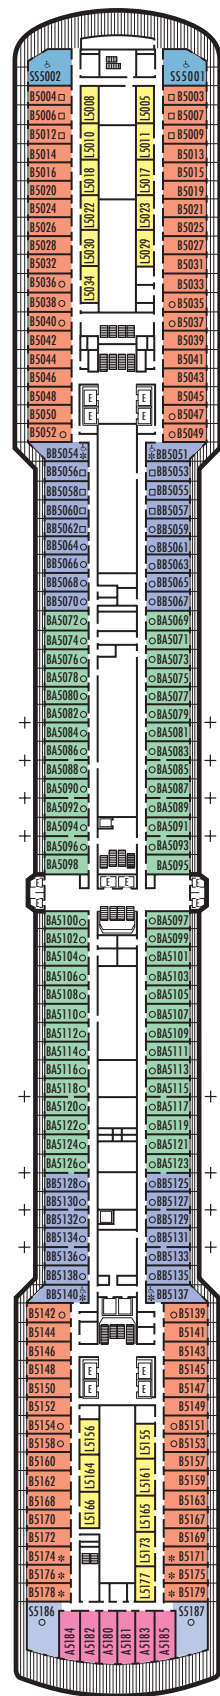

MAIN DECK

Rooms 1001-1127
252 ft. from bow
to Rooms 1001 & 1002.

102 ft. to stern
from Rooms 1122 & 1127.

LOWER PROMENADE DECK

PROMENADE DECK

UPPER PROMENADE DECK

Rooms 4001-4185
102 ft. from bow
to Rooms 4001 & 4002.

9 ft. to stern
from Rooms 4180, 4178, 4176,
4174, 4179, 4181, 4183 & 4185.

VERANDAH DECK

Rooms 5001-5187
112 ft. from bow
to Rooms 5001 & 5002.

23 ft. to stern from Rooms 5186,
5184, 5182, 5180, 5181, 5183,
5185 & 5187.

UPPER VERANDAH DECK

Rooms 6001-6169
112 ft. from bow
to Rooms 6003 & 6004.

33 ft. to stern from Rooms 6158,
6156, 6154, 6165, 6167 & 6169.

SHIP SPECIFICATIONS & FACILITIES

- 1,848 Passengers
- 82,000 Gross Tons
- 950 Feet Long
- Automatic Stabilizers
- 11 Passenger Decks
- 14 Passenger Elevators
- 4 Outside Elevators
- 24 Public Rooms
- 3 Restaurants
- Outdoor Swimming Pools (one with sliding glass roof)
- Spa & Salon
- Two Show Lounges
- Duty-Free Shops
- Library
- Casino
- Fitness Center
- Basketball Court
- Volleyball Court
- Golf Simulator
- Internet Center
- Suite Lounge

ROTTERDAM DECK

Rooms 7001- 7133
121 ft. from bow
to Rooms 7001 & 7002.

56 ft. to stern from Rooms
7132, 7130, 7128, 7126, 7127,
7129, 7131 & 7133.

NAVIGATION DECK

Rooms 8001- 8135
186 ft. from bow
to Rooms 8001 & 8002.