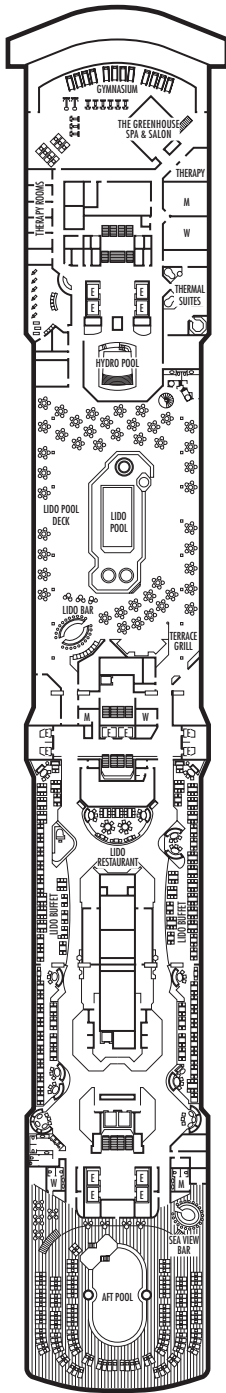

ROTTERDAM DECK

Staterooms 7001-7133
121 ft. from bow
to Staterooms 7001 & 7002.

56 ft. to stern from Staterooms 7132, 7130, 7128, 7126, 7127, 7129, 7131 & 7133.

NAVIGATION DECK

Staterooms 8001-8135
186 ft. from bow
to Staterooms 8001 & 8002.

68 ft. to stern from Staterooms 8128, 8126, 8124, 8122, 8129, 8131, 8133, & 8135.

LIDO DECK

OBSERVATION DECK

SPORTS DECK

ms Zuiderdam

DECK PLANS & STATEROOMS

The deck plans are color-coded by category of stateroom, and the category letter precedes the stateroom number in each room. All staterooms are equipped with television, mini-bar, DVD player*, mini-safe, data port, telephone and multi-channel music.

Important Note: Not all staterooms within each category have the same furniture configuration and/or facilities. Appropriate symbols within the rooms on the deck plans describe differences from the stateroom descriptions below.

VERANDAH SUITES

PS
Penthouse Verandah Suites: Bedroom with 1 king-size bed, oversize whirlpool bath & shower & additional shower stall, living room, dining room, dressing room, private verandah with whirlpool, pantry, 1 sofa bed for 2 persons, microwave, refrigerator, guest toilet, private stereo system, floor-to-ceiling windows.

SA SB SC
Deluxe Verandah Suites: 2 lower beds convertible to 1 king-size bed, bathroom with dual sink vanity, full-size whirlpool bath & shower & additional shower stall, large sitting area, dressing room, private verandah, 1 sofa bed for 2 persons, floor-to-ceiling windows.