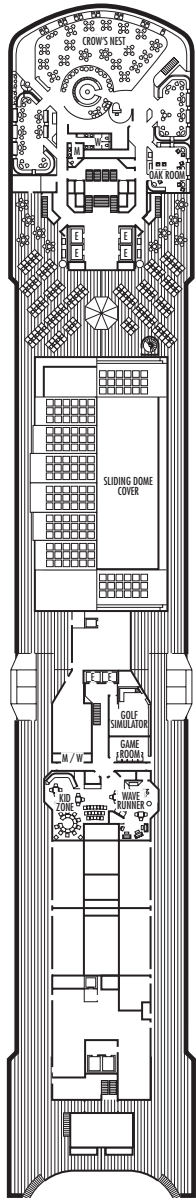

OBSERVATION DECK