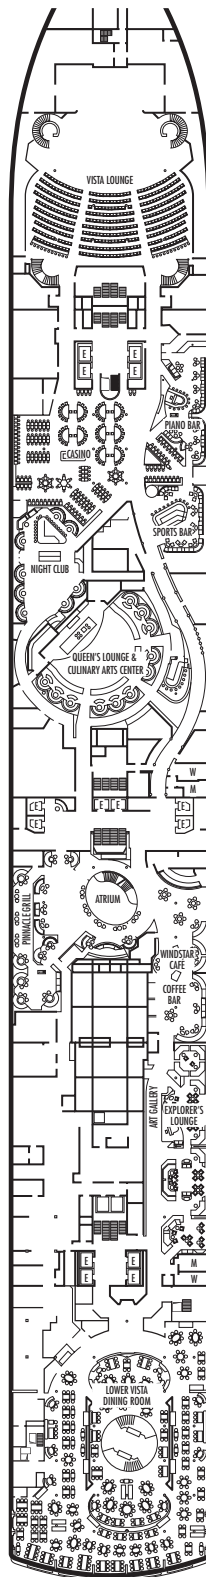

MAIN DECK
Staterooms 1001-1127
252 ft. from bow
to Staterooms 1001 & 1002.

102 ft. to stern
from Staterooms 1122 & 1127.

LOWER PROMENADE DECK

PROMENADE DECK

UPPER PROMENADE DECK
Staterooms 4001-4185
1022 ft. from bow
to Staterooms 4001 & 4002.

9 ft. to stern from
Staterooms 4180, 4178, 4176,
4174, 4179, 4181, 4183 & 4185.

VERANDAH DECK
Staterooms 5001-5187
102 ft. from bow
to Staterooms 5001 & 5002.

23 ft. to stern from
Staterooms 5186, 5184, 5182,
5180, 5181, 5183, 5185 & 5187.

UPPER VERANDAH DECK
Staterooms 6001-6169
112 ft. from bow
to Staterooms 6003 & 6004.

33 ft. to stern from
Staterooms 6158, 6156, 6154,
6165, 6167 & 6169.

SHIP SPECIFICATIONS & FACILITIES

- 1,848 Guests
- 82,000 Gross Tons
- 950 Feet Long
- Automatic Stabilizers
- 11 Guest Decks
- 14 Guest Elevators
- 4 Outside Elevators
- 24 Public Rooms
- 4 Restaurants
- Outdoor Swimming Pools (one with sliding glass roof)
- Spa & Salon
- Two Show Lounges
- Duty-free Shops
- Library
- Casino
- Fitness Center
- Basketball Court
- Volleyball Court
- Golf Simulator
- Internet Center
- Suite Lounge