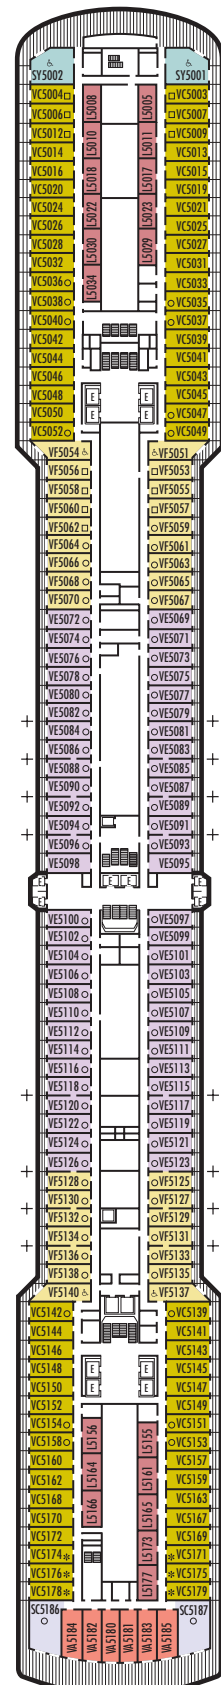

MAIN DECK
Staterooms 1001-1127
252 ft. from bow
to Staterooms 1001 & 1002.

102 ft. to stern
from Staterooms 1122 & 1127.

LOWER PROMENADE DECK

PROMENADE DECK

UPPER PROMENADE DECK
Staterooms 4001-4185
1022 ft. from bow
to Staterooms 4001 & 4002.

9 ft. to stern from
Staterooms 4180, 4178, 4176,
4174, 4179, 4181, 4183 & 4185.

VERANDAH DECK
Staterooms 5001-5187
102 ft. from bow
to Staterooms 5001 & 5002.

23 ft. to stern from
Staterooms 5186, 5184, 5182,
5180, 5181, 5183, 5185 & 5187.

UPPER VERANDAH DECK
Staterooms 6001-6169
112 ft. from bow
to Staterooms 6003 & 6004.

33 ft. to stern from
Staterooms 6158, 6156, 6154,
6165, 6167 & 6169.

SHIP SPECIFICATIONS & FACILITIES

- 1,848 Guests
- 82,000 Gross Tons
- 950 Feet Long
- Automatic Stabilizers
- 11 Guest Decks
- 14 Guest Elevators
- 4 Outside Elevators
- 24 Public Rooms
- 4 Restaurants
- Outdoor Swimming Pools (one with sliding glass roof)
- Spa & Salon
- Two Show Lounges
- Duty-free Shops
- Library
- Casino
- Fitness Center
- Basketball Court
- Volleyball Court
- Golf Simulator
- Internet Center
- Suite Lounge

ROTTERDAM DECK

Staterooms 7001-7133
121 ft. from bow
to Staterooms 7001 & 7002.

56 ft. to stern from Staterooms 7132, 7130, 7128, 7126, 7127, 7129, 7131 & 7133.

NAVIGATION DECK

Staterooms 8001-8135
186 ft. from bow
to Staterooms 8001 & 8002.