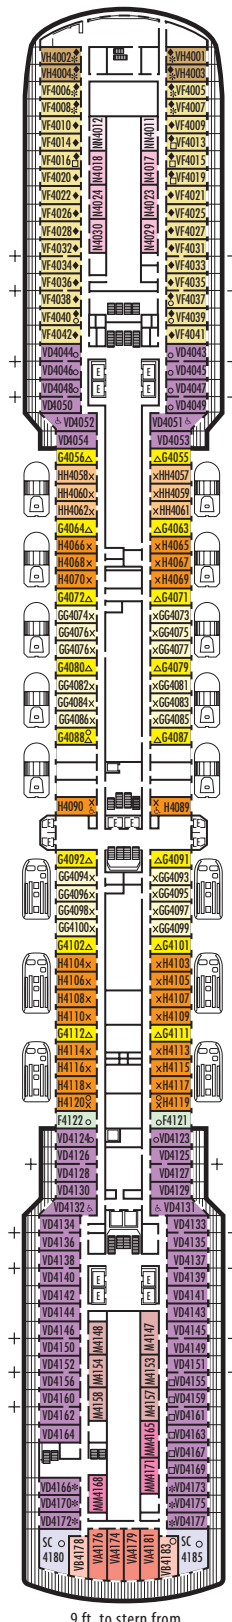

MAIN DECK
Staterooms 1001-1127
252 ft. from bow
to Staterooms 1001 & 1002.

102 ft. to stern
from Staterooms 1122 & 1127.

LOWER PROMENADE DECK

PROMENADE DECK

UPPER PROMENADE DECK
Staterooms 4001-4185
1022 ft. from bow
to Staterooms 4001 & 4002.

9 ft. to stern from
Staterooms 4180, 4178, 4176,
4174, 4179, 4181, 4183 & 4185.

VERANDAH DECK
Staterooms 5001-5187
102 ft. from bow
to Staterooms 5001 & 5002.

23 ft. to stern from
Staterooms 5186, 5184, 5182,
5180, 5181, 5183, 5185 & 5187.

UPPER VERANDAH DECK
Staterooms 6001-6169
112 ft. from bow
to Staterooms 6003 & 6004.

33 ft. to stern from
Staterooms 6158, 6156, 6154,
6165, 6167 & 6169.

SHIP SPECIFICATIONS & FACILITIES

- 1,848 Guests
- 82,000 Gross Tons
- 950 Feet Long
- Automatic Stabilizers
- 11 Guest Decks
- 14 Guest Elevators
- 4 Outside Elevators
- 24 Public Rooms
- 4 Restaurants
- Outdoor Swimming Pools (one with sliding glass roof)
- Spa & Salon
- Two Show Lounges
- Duty-free Shops
- Library
- Casino
- Fitness Center
- Basketball Court
- Volleyball Court
- Golf Simulator
- Internet Center
- Suite Lounge

ROTTERDAM DECK

Staterooms 7001-7133
121 ft. from bow
to Staterooms 7001 & 7002.

56 ft. to stern from Staterooms 7132, 7130, 7128, 7126, 7127, 7129, 7131 & 7133.

NAVIGATION DECK

Staterooms 8001-8135
186 ft. from bow
to Staterooms 8001 & 8002.