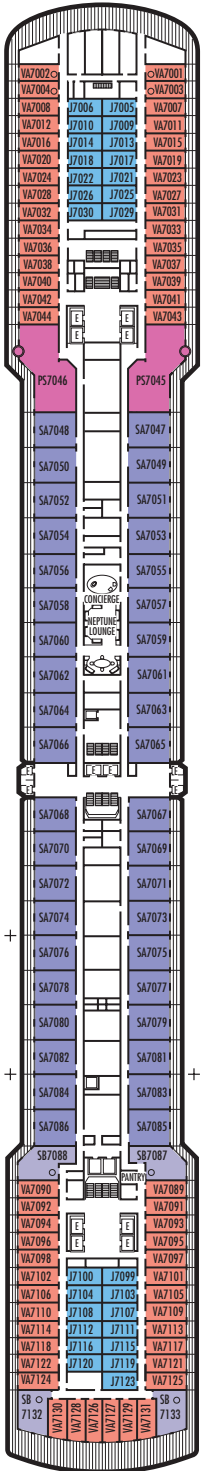

MAIN DECK
Staterooms 1001-1127
252 ft. from bow
to Staterooms 1001 & 1002.

102 ft. to stern
from Staterooms 1122 & 1127.

LOWER PROMENADE DECK

PROMENADE DECK

UPPER PROMENADE DECK
Staterooms 4001-4185
1022 ft. from bow
to Staterooms 4001 & 4002.

9 ft. to stern from
Staterooms 4180, 4178, 4176,
4174, 4179, 4181, 4183 & 4185.

VERANDAH DECK
Staterooms 5001-5187
102 ft. from bow
to Staterooms 5001 & 5002.

23 ft. to stern from
Staterooms 5186, 5184, 5182,
5180, 5181, 5183, 5185 & 5187.

UPPER VERANDAH DECK
Staterooms 6001-6169
112 ft. from bow
to Staterooms 6003 & 6004.

33 ft. to stern from
Staterooms 6158, 6156, 6154,
6165, 6167 & 6169.

SHIP SPECIFICATIONS & FACILITIES

- 1,848 Guests
- 82,000 Gross Tons
- 950 Feet Long
- Automatic Stabilizers
- 11 Guest Decks
- 14 Guest Elevators
- 4 Outside Elevators
- 24 Public Rooms
- 4 Restaurants
- Outdoor Swimming Pools (one with sliding glass roof)
- Spa & Salon
- Two Show Lounges
- Duty-free Shops
- Library
- Casino
- Fitness Center
- Basketball Court
- Volleyball Court
- Golf Simulator
- Internet Center
- Suite Lounge

ROTTERDAM DECK

Staterooms 7001-7133
121 ft. from bow
to Staterooms 7001 & 7002.

56 ft. to stern from Staterooms 7132, 7130, 7128, 7126, 7127, 7129, 7131 & 7133.

NAVIGATION DECK

Staterooms 8001-8135
186 ft. from bow
to Staterooms 8001 & 8002.