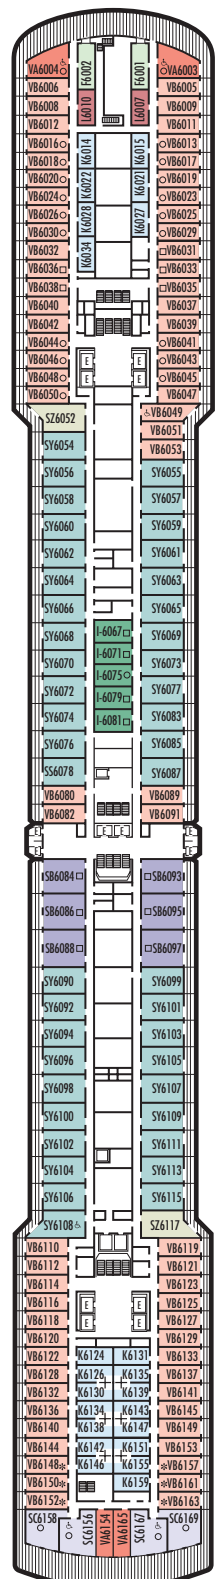

MAIN DECK
Staterooms 1001-1127
252 ft. from bow
to Staterooms 1001 & 1002.

102 ft. to stern
from Staterooms 1122 & 1127.

LOWER PROMENADE DECK

PROMENADE DECK

UPPER PROMENADE DECK
Staterooms 4001-4185
1022 ft. from bow
to Staterooms 4001 & 4002.

9 ft. to stern from
Staterooms 4180, 4178, 4176,
4174, 4179, 4181, 4183 & 4185.

VERANDAH DECK
Staterooms 5001-5187
102 ft. from bow
to Staterooms 5001 & 5002.

23 ft. to stern from
Staterooms 5186, 5184, 5182,
5180, 5181, 5183, 5185 & 5187.

UPPER VERANDAH DECK
Staterooms 6001-6169
112 ft. from bow
to Staterooms 6003 & 6004.

33 ft. to stern from
Staterooms 6158, 6156, 6154,
6165, 6167 & 6169.

SHIP SPECIFICATIONS & FACILITIES

- 1,848 Guests
- 82,000 Gross Tons
- 950 Feet Long
- Automatic Stabilizers
- 11 Guest Decks
- 14 Guest Elevators
- 4 Outside Elevators
- 24 Public Rooms
- 4 Restaurants
- Outdoor Swimming Pools (one with sliding glass roof)
- Spa & Salon
- Two Show Lounges
- Duty-free Shops
- Library
- Casino
- Fitness Center
- Basketball Court
- Volleyball Court
- Golf Simulator
- Internet Center
- Suite Lounge

ROTTERDAM DECK

Staterooms 7001-7133
121 ft. from bow
to Staterooms 7001 & 7002.

56 ft. to stern from Staterooms 7132, 7130, 7128, 7126, 7127, 7129, 7131 & 7133.

NAVIGATION DECK

Staterooms 8001-8135
186 ft. from bow
to Staterooms 8001 & 8002.