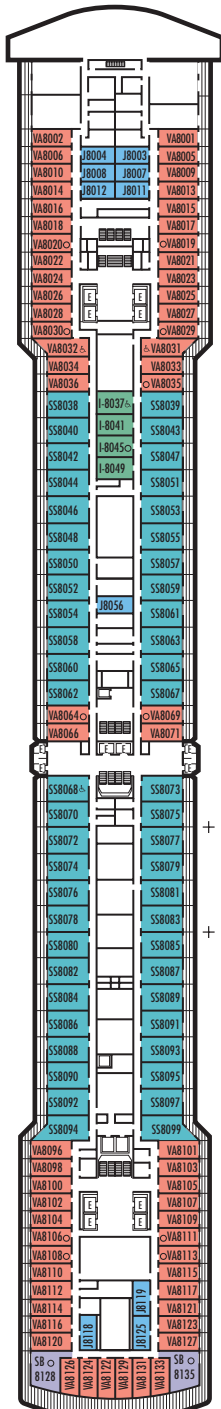

MAIN DECK
Staterooms 1001-1127
252 ft. from bow
to Staterooms 1001 & 1002.

102 ft. to stern
from Staterooms 1122 & 1127.

LOWER PROMENADE DECK

PROMENADE DECK

UPPER PROMENADE DECK
Staterooms 4001-4185
1022 ft. from bow
to Staterooms 4001 & 4002.

9 ft. to stern from
Staterooms 4180, 4178, 4176,
4174, 4179, 4181, 4183 & 4185.

VERANDAH DECK
Staterooms 5001-5187
102 ft. from bow
to Staterooms 5001 & 5002.

23 ft. to stern from
Staterooms 5186, 5184, 5182,
5180, 5181, 5183, 5185 & 5187.

UPPER VERANDAH DECK
Staterooms 6001-6169
112 ft. from bow
to Staterooms 6003 & 6004.

33 ft. to stern from
Staterooms 6158, 6156, 6154,
6165, 6167 & 6169.

SHIP SPECIFICATIONS & FACILITIES

- 1,848 Guests
- 82,000 Gross Tons
- 950 Feet Long
- Automatic Stabilizers
- 11 Guest Decks
- 14 Guest Elevators
- 4 Outside Elevators
- 24 Public Rooms
- 4 Restaurants
- Outdoor Swimming Pools (one with sliding glass roof)
- Spa & Salon
- Two Show Lounges
- Duty-free Shops
- Library
- Casino
- Fitness Center
- Basketball Court
- Volleyball Court
- Golf Simulator
- Internet Center
- Suite Lounge

ROTTERDAM DECK

Staterooms 7001-7133
121 ft. from bow
to Staterooms 7001 & 7002.

56 ft. to stern from Staterooms 7132, 7130, 7128, 7126, 7127, 7129, 7131 & 7133.

NAVIGATION DECK

Staterooms 8001-8135
186 ft. from bow
to Staterooms 8001 & 8002.