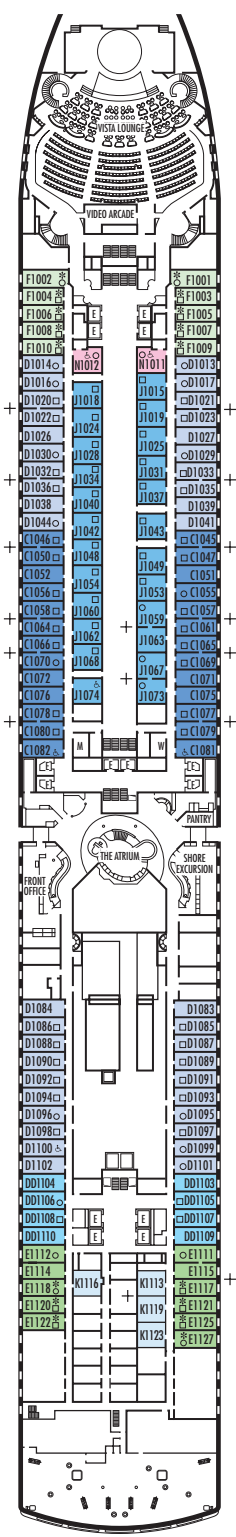

MAIN DECK
Staterooms 1001-1127
252 ft. from bow
to Staterooms 1001 & 1002.

102 ft. to stern
from Staterooms 1122 & 1127.

LOWER PROMENADE DECK

PROMENADE DECK

UPPER PROMENADE DECK
Staterooms 4001-4185
1022 ft. from bow
to Staterooms 4001 & 4002.

9 ft. to stern from
Staterooms 4180, 4178, 4176,
4174, 4179, 4181, 4183 & 4185.

VERANDAH DECK
Staterooms 5001-5187
102 ft. from bow
to Staterooms 5001 & 5002.

23 ft. to stern from
Staterooms 5186, 5184, 5182,
5180, 5181, 5183, 5185 & 5187.

UPPER VERANDAH DECK
Staterooms 6001-6169
112 ft. from bow
to Staterooms 6003 & 6004.

33 ft. to stern from
Staterooms 6158, 6156, 6154,
6165, 6167 & 6169.

SHIP SPECIFICATIONS & FACILITIES

- 1,848 Guests
- 82,000 Gross Tons
- 950 Feet Long
- Automatic Stabilizers
- 11 Guest Decks
- 14 Guest Elevators
- 4 Outside Elevators
- 24 Public Rooms
- 4 Restaurants
- Outdoor Swimming Pools (one with sliding glass roof)
- Spa & Salon
- Two Show Lounges
- Duty-free Shops
- Library
- Casino
- Fitness Center
- Basketball Court
- Volleyball Court
- Golf Simulator
- Internet Center
- Suite Lounge

ROTTERDAM DECK

Staterooms 7001-7133
121 ft. from bow
to Staterooms 7001 & 7002.

56 ft. to stern from Staterooms 7132, 7130, 7128, 7126, 7127, 7129, 7131 & 7133.

NAVIGATION DECK

Staterooms 8001-8135
186 ft. from bow
to Staterooms 8001 & 8002.