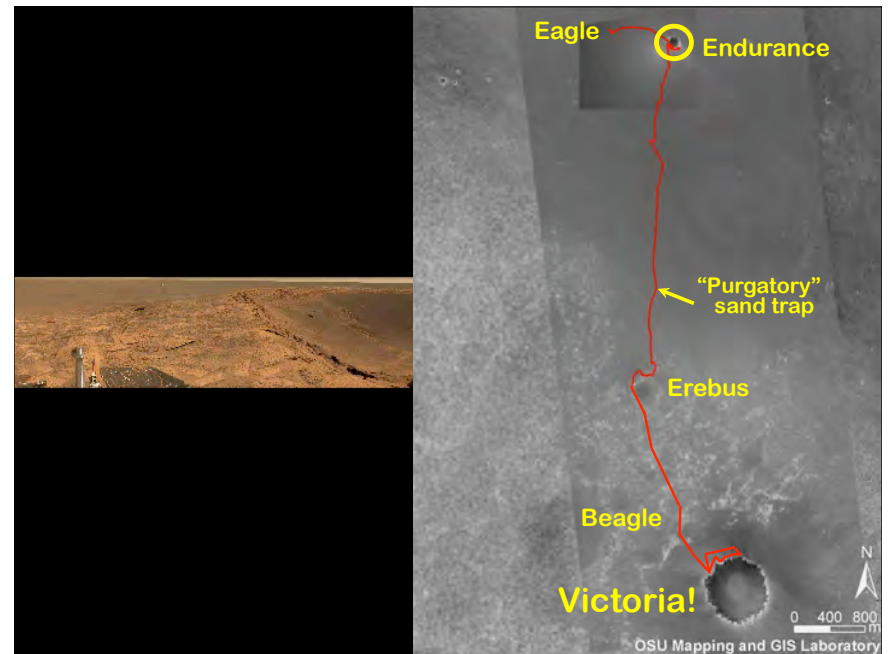

- “That’s just purty!”
- Photographic Composition
- Historical Value
- Compelling Scientific “Value”
- The Story Behind the Picture...

Sol 1006 (Nov. 22, 2006)
3:40 p.m. local time
Cape Verde, from Cape St. Mary
False color composite

Sol 1019 (Dec. 6, 2006)
Bottomless Bay, from Cape St. Mary
False color composite

Sol 1037 (Dec. 24, 2006)
Looking across Bottomless Bay, from the northeast
False color composite

Cape Desire
Sol 1083
(Feb. 9, 2007)

View across Golfo San Matias to Cape of Good Hope
Sol 1108 (March 6, 2007)

Sol 1 → "Endurance"

Left Victoria:
Sol 1679
(Oct. '08)

Today:
Sol 2090

Long-term goal:
Endeavour Crater

- 22 km diameter
- 20x Victoria!
- 12.5 km SE
- We are 30% of the way there
- Drive may take another year!