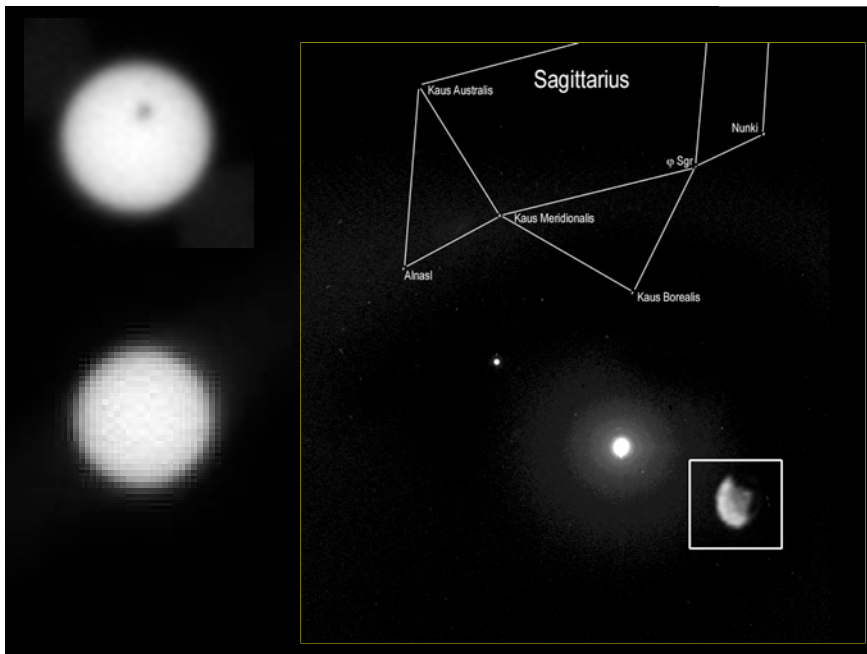

Communications
Antennas

A journey of a thousand miles
begins with a single step
--Lao-tzu

"Spirit" (June 10, 2003)

"Opportunity" (July 7, 2003)

A Tale of Two Landings...

Some Favorite Postcards

Based on, in no particular order:

- “That’s just purty!”
- Photographic Composition
- Historical Value
- Compelling Scientific “Value”
- The Story Behind the Picture...

Sol 1006 (Nov. 22, 2006)
3:40 p.m. local time
Cape Verde, from Cape St. Mary
False color composite

Sol 1019 (Dec. 6, 2006)
Bottomless Bay, from Cape St. Mary
False color composite

Sol 1037 (Dec. 24, 2006)
Looking across Bottomless Bay, from the northeast
False color composite

Cape Desire
Sol 1083
(Feb. 9, 2007)

View across Golfo San Matias to Cape of Good Hope
Sol 1108 (March 6, 2007)

Sol 1 → "Endurance"

Left Victoria:
Sol 1679
(Oct. '08)

Today:
Sol 2090

Long-term goal:
Endeavour Crater

- 22 km diameter
- 20x Victoria!
- 12.5 km SE
- We are 30% of the way there
- Drive may take another year!