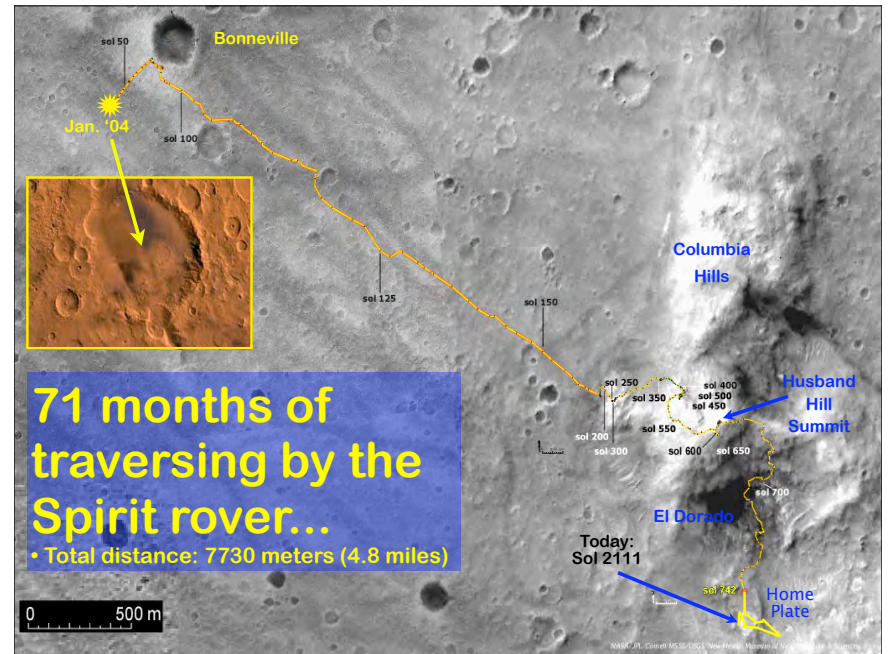

Communications
Antennas

A journey of a thousand miles
begins with a single step
--Lao-tzu

"Spirit" (June 10, 2003)

"Opportunity" (July 7, 2003)

A Tale of Two Landings...

Some Favorite Postcards

Based on, in no particular order:

- “That’s just purty!”
- Photographic Composition
- Historical Value
- Compelling Scientific “Value”
- The Story Behind the Picture...

Sol 1006 (Nov. 22, 2006)
3:40 p.m. local time
Cape Verde, from Cape St. Mary
False color composite

View across Golfo San Matias to Cape of Good Hope
Sol 1108 (March 6, 2007)

Sol 1 → "Endurance"

Left Victoria:
Sol 1679
(Oct. '08)

Today:
Sol 2090

Long-term goal:
Endeavour Crater

- 22 km diameter
- 20x Victoria!
- 12.5 km SE
- We are 30% of the way there
- Drive may take another year!