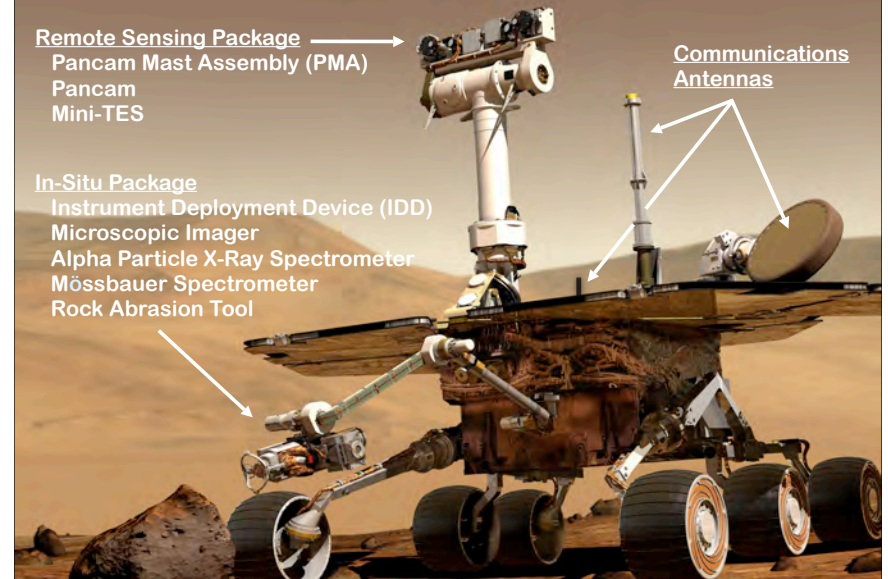

In-Situ Package

Instrument Deployment Device (IDD)
Microscopic Imager
Alpha Particle X-Ray Spectrometer
Mössbauer Spectrometer
Rock Abrasion Tool

Communications
Antennas