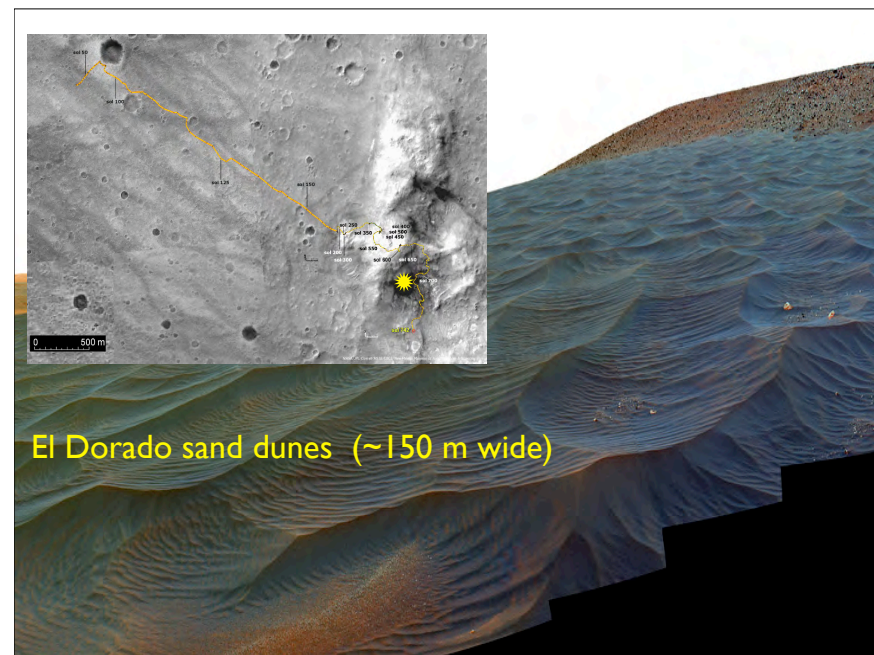

- “That’s just purty!”
- Photographic Composition
- Historical Value
- Compelling Scientific “Value”
- The Story Behind the Picture...

Sol 1006 (Nov. 22, 2006)
3:40 p.m. local time
Cape Verde, from Cape St. Mary
False color composite

Sol 1019 (Dec. 6, 2006)
Bottomless Bay, from Cape St. Mary
False color composite

Sol 1037 (Dec. 24, 2006)
Looking across Bottomless Bay, from the northeast
False color composite

Cape Desire
Sol 1083
(Feb. 9, 2007)

View across Golfo San Matias to Cape of Good Hope
Sol 1108 (March 6, 2007)

Sol 1 → "Endurance"

Left Victoria:
Sol 1679
(Oct. '08)

Today:
Sol 2090

Long-term goal:
Endeavour Crater

- 22 km diameter
- 20x Victoria!
- 12.5 km SE
- We are 30% of the way there
- Drive may take another year!