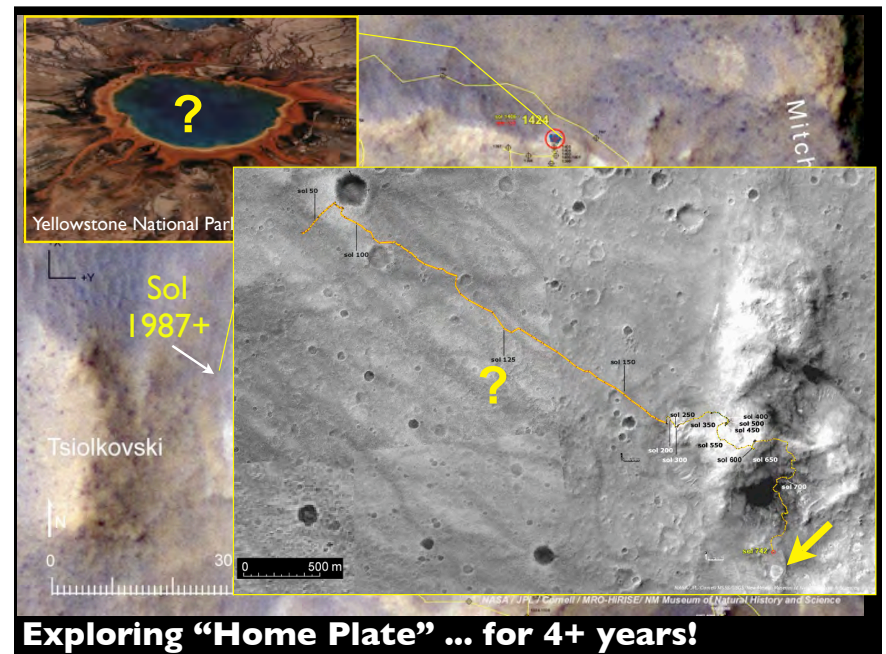

Communications
Antennas

A journey of a thousand miles
begins with a single step
--Lao-tzu

"Spirit" (June 10, 2003)

"Opportunity" (July 7, 2003)

A Tale of Two Landings...

Some Favorite Postcards

Based on, in no particular order:

- “That’s just purty!”
- Photographic Composition
- Historical Value
- Compelling Scientific “Value”
- The Story Behind the Picture...

Sol 1006 (Nov. 22, 2006)
3:40 p.m. local time
Cape Verde, from Cape St. Mary
False color composite

View across Golfo San Matias to Cape of Good Hope
Sol 1108 (March 6, 2007)

Sol 1 → "Endurance"

Left Victoria:
Sol 1679
(Oct. '08)

Today:
Sol 2090

Long-term goal:
Endeavour Crater

- 22 km diameter
- 20x Victoria!
- 12.5 km SE
- We are 30% of the way there
- Drive may take another year!