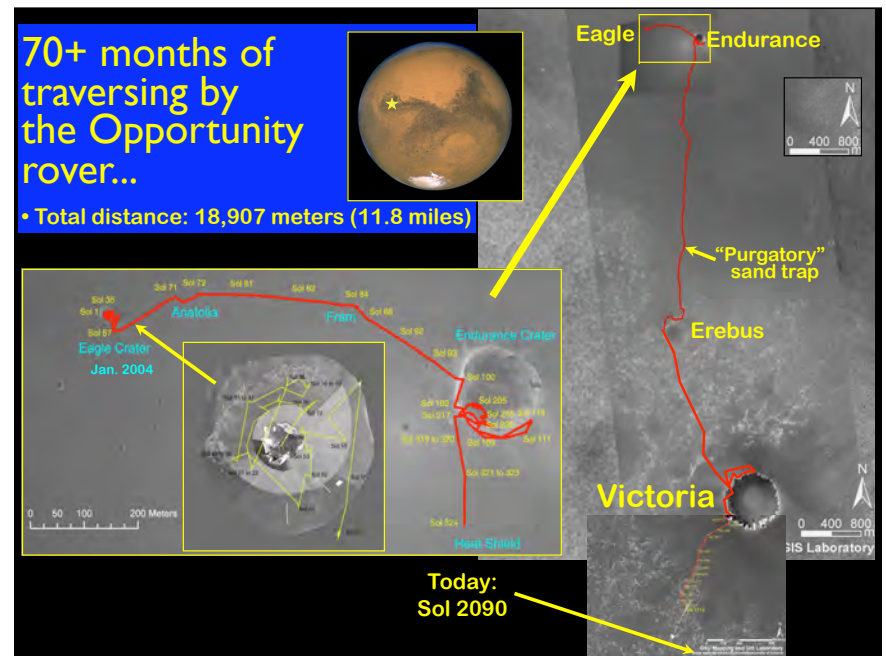

- “That’s just purty!”
- Photographic Composition
- Historical Value
- Compelling Scientific “Value”
- The Story Behind the Picture...

Sol 1006 (Nov. 22, 2006)
3:40 p.m. local time
Cape Verde, from Cape St. Mary
False color composite

View across Golfo San Matias to Cape of Good Hope
Sol 1108 (March 6, 2007)

Sol 1 → "Endurance"

Left Victoria:
Sol 1679
(Oct. '08)

Today:
Sol 2090

Long-term goal:
Endeavour Crater

- 22 km diameter
- 20x Victoria!
- 12.5 km SE
- We are 30% of the way there
- Drive may take another year!