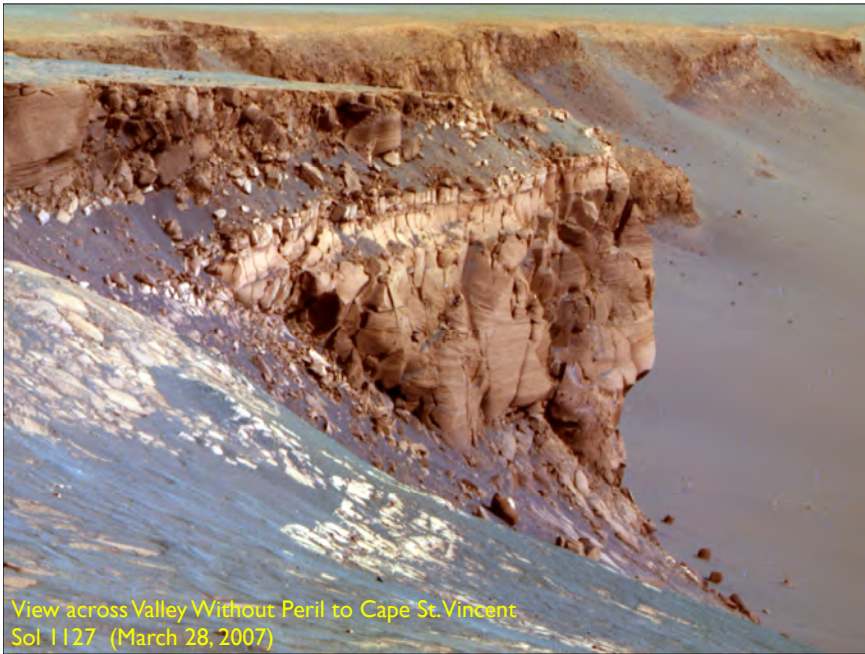

- “That’s just purty!”
- Photographic Composition
- Historical Value
- Compelling Scientific “Value”
- The Story Behind the Picture...

Sol 1006 (Nov. 22, 2006)
3:40 p.m. local time
Cape Verde, from Cape St. Mary
False color composite

Sol 1019 (Dec. 6, 2006)
Bottomless Bay, from Cape St. Mary
False color composite

Sol 1037 (Dec. 24, 2006)
Looking across Bottomless Bay, from the northeast
False color composite

Cape Desire
Sol 1083
(Feb. 9, 2007)

View across Golfo San Matias to Cape of Good Hope
Sol 1108 (March 6, 2007)

Sol 1 → "Endurance"

Left Victoria:
Sol 1679
(Oct. '08)

Today:
Sol 2090

Long-term goal:
Endeavour Crater

- 22 km diameter
- 20x Victoria!
- 12.5 km SE
- We are 30% of the way there
- Drive may take another year!