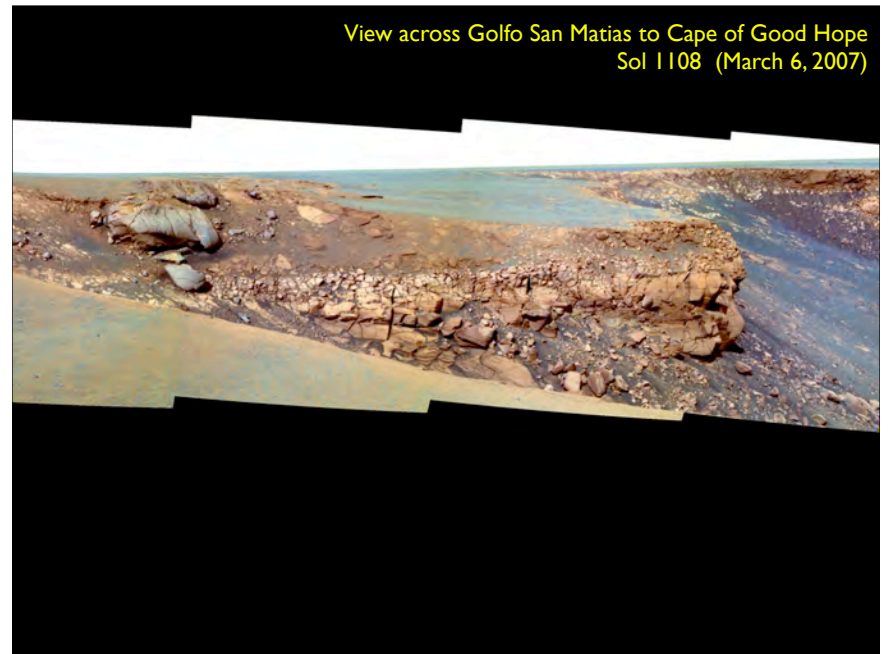

- “That’s just purty!”
- Photographic Composition
- Historical Value
- Compelling Scientific “Value”
- The Story Behind the Picture...

Sol 1006 (Nov. 22, 2006)
3:40 p.m. local time
Cape Verde, from Cape St. Mary
False color composite

Sol 1019 (Dec. 6, 2006)
Bottomless Bay, from Cape St. Mary
False color composite

Sol 1037 (Dec. 24, 2006)
Looking across Bottomless Bay, from the northeast
False color composite

Cape Desire
Sol 1083
(Feb. 9, 2007)

View across Golfo San Matias to Cape of Good Hope
Sol 1108 (March 6, 2007)

Sol 1 → "Endurance"

Left Victoria:
Sol 1679
(Oct. '08)

Today:
Sol 2090

Long-term goal:
Endeavour Crater

- 22 km diameter
- 20x Victoria!
- 12.5 km SE
- We are 30% of the way there
- Drive may take another year!