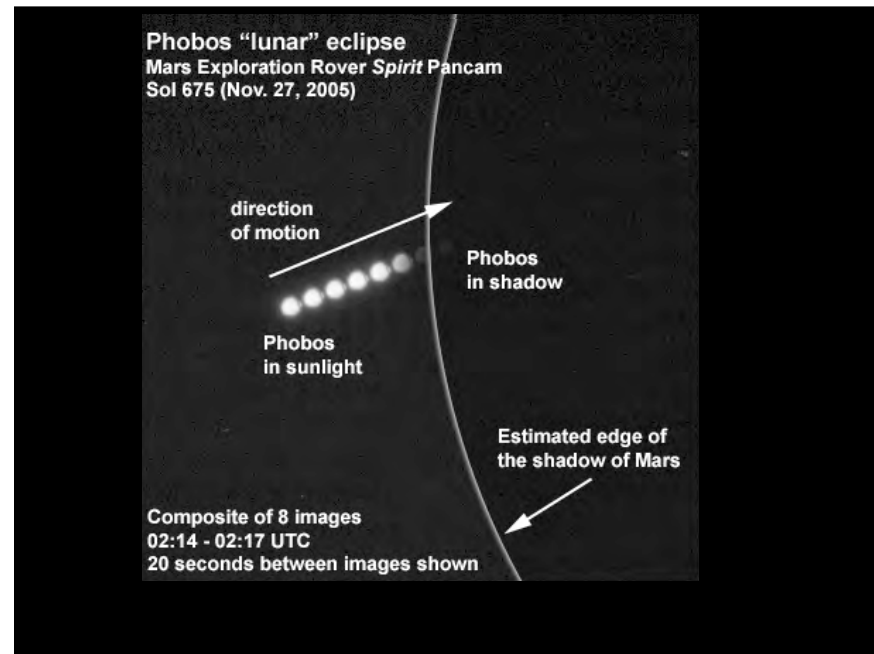

- “That’s just purty!”
- Photographic Composition
- Historical Value
- Compelling Scientific “Value”
- The Story Behind the Picture...

Sol 1006 (Nov. 22, 2006)
3:40 p.m. local time
Cape Verde, from Cape St. Mary
False color composite

View across Golfo San Matias to Cape of Good Hope
Sol 1108 (March 6, 2007)

Sol 1 → "Endurance"

Left Victoria:
Sol 1679
(Oct. '08)

Today:
Sol 2090

Long-term goal:
Endeavour Crater

- 22 km diameter
- 20x Victoria!
- 12.5 km SE
- We are 30% of the way there
- Drive may take another year!