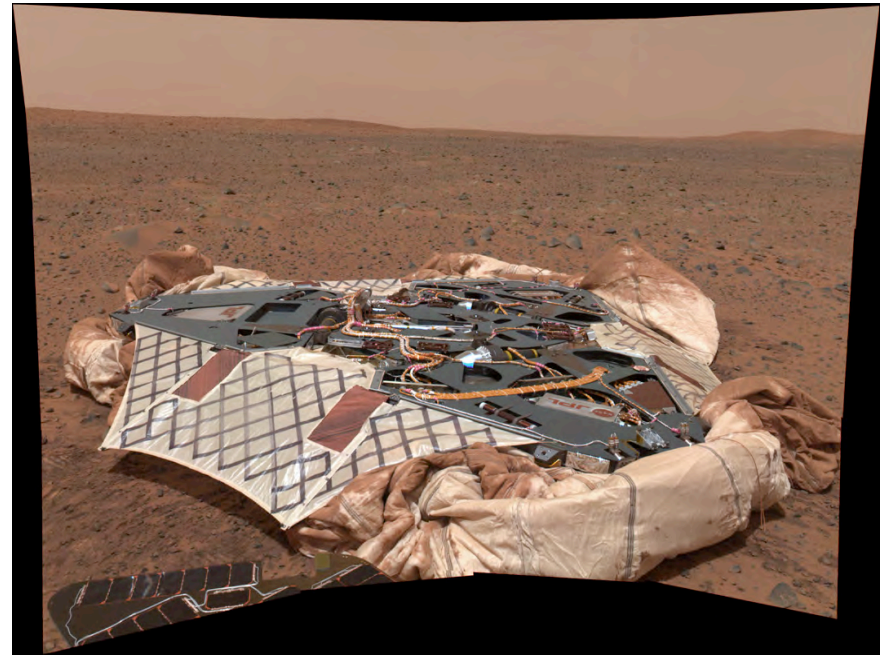

- “That’s just purty!”
- Photographic Composition
- Historical Value
- Compelling Scientific “Value”
- The Story Behind the Picture...

Sol 1006 (Nov. 22, 2006)
3:40 p.m. local time
Cape Verde, from Cape St. Mary
False color composite

Sol 1019 (Dec. 6, 2006)
Bottomless Bay, from Cape St. Mary
False color composite

Sol 1037 (Dec. 24, 2006)
Looking across Bottomless Bay, from the northeast
False color composite

Cape Desire
Sol 1083
(Feb. 9, 2007)

View across Golfo San Matias to Cape of Good Hope
Sol 1108 (March 6, 2007)

Sol 1 → "Endurance"

Left Victoria:
Sol 1679
(Oct. '08)

Today:
Sol 2090

Long-term goal:
Endeavour Crater

- 22 km diameter
- 20x Victoria!
- 12.5 km SE
- We are 30% of the way there
- Drive may take another year!