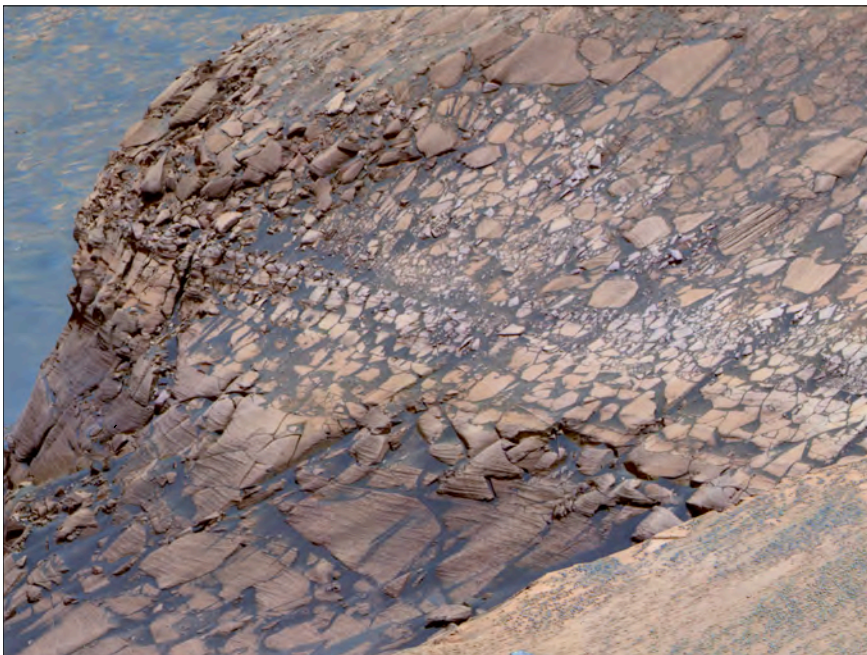

- “That’s just purty!”
- Photographic Composition
- Historical Value
- Compelling Scientific “Value”
- The Story Behind the Picture...

Sol 1006 (Nov. 22, 2006)
3:40 p.m. local time
Cape Verde, from Cape St. Mary
False color composite

Sol 1019 (Dec. 6, 2006)
Bottomless Bay, from Cape St. Mary
False color composite

Sol 1037 (Dec. 24, 2006)
Looking across Bottomless Bay, from the northeast
False color composite

Cape Desire
Sol 1083
(Feb. 9, 2007)

View across Golfo San Matias to Cape of Good Hope
Sol 1108 (March 6, 2007)

Sol 1 → "Endurance"

Left Victoria:
Sol 1679
(Oct. '08)

Today:
Sol 2090

Long-term goal:
Endeavour Crater

- 22 km diameter
- 20x Victoria!
- 12.5 km SE
- We are 30% of the way there
- Drive may take another year!