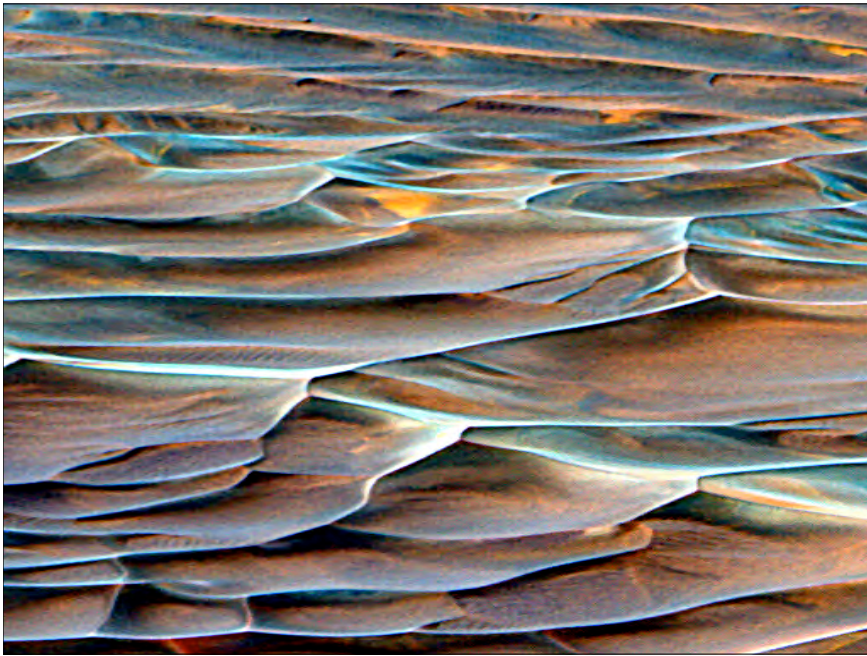

- “That’s just purty!”
- Photographic Composition
- Historical Value
- Compelling Scientific “Value”
- The Story Behind the Picture...

Sol 1006 (Nov. 22, 2006)
3:40 p.m. local time
Cape Verde, from Cape St. Mary
False color composite

Sol 1019 (Dec. 6, 2006)
Bottomless Bay, from Cape St. Mary
False color composite

Sol 1037 (Dec. 24, 2006)
Looking across Bottomless Bay, from the northeast
False color composite

Cape Desire
Sol 1083
(Feb. 9, 2007)