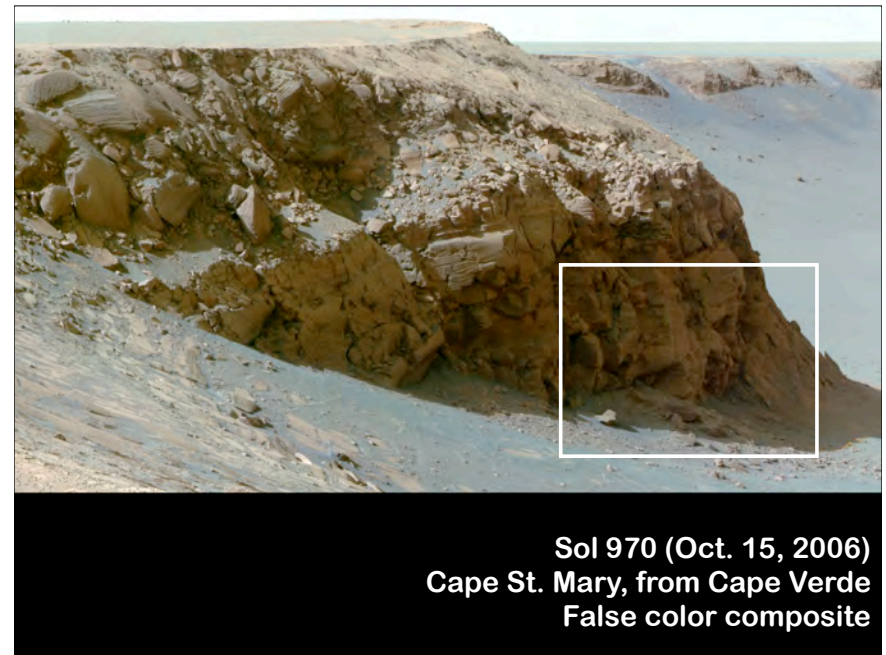

- “That’s just purty!”
- Photographic Composition
- Historical Value
- Compelling Scientific “Value”
- The Story Behind the Picture...

Sol 1006 (Nov. 22, 2006)
3:40 p.m. local time
Cape Verde, from Cape St. Mary
False color composite

Sol 1019 (Dec. 6, 2006)
Bottomless Bay, from Cape St. Mary
False color composite

Sol 1037 (Dec. 24, 2006)
Looking across Bottomless Bay, from the northeast
False color composite

Cape Desire
Sol 1083
(Feb. 9, 2007)

View across Golfo San Matias to Cape of Good Hope
Sol 1108 (March 6, 2007)

Sol 1 → "Endurance"

Left Victoria:
Sol 1679
(Oct. '08)

Today:
Sol 2090

Long-term goal:
Endeavour Crater

- 22 km diameter
- 20x Victoria!
- 12.5 km SE
- We are 30% of the way there
- Drive may take another year!