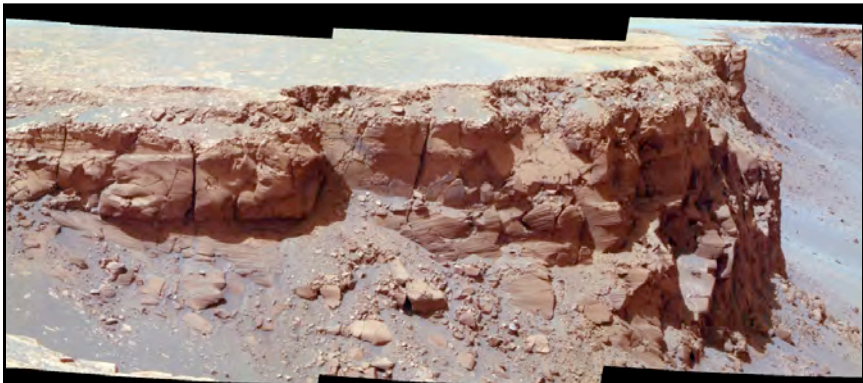

- “That’s just purty!”
- Photographic Composition
- Historical Value
- Compelling Scientific “Value”
- The Story Behind the Picture...

Sol 1006 (Nov. 22, 2006)
3:40 p.m. local time
Cape Verde, from Cape St. Mary
False color composite

Sol 1019 (Dec. 6, 2006)
Bottomless Bay, from Cape St. Mary
False color composite

Sol 1037 (Dec. 24, 2006)
Looking across Bottomless Bay, from the northeast
False color composite

Cape Desire
Sol 1083
(Feb. 9, 2007)

View across Golfo San Matias to Cape of Good Hope
Sol 1108 (March 6, 2007)

Sol 1 → "Endurance"

Left Victoria:
Sol 1679
(Oct. '08)

Today:
Sol 2090

Long-term goal:
Endeavour Crater

- 22 km diameter
- 20x Victoria!
- 12.5 km SE
- We are 30% of the way there
- Drive may take another year!