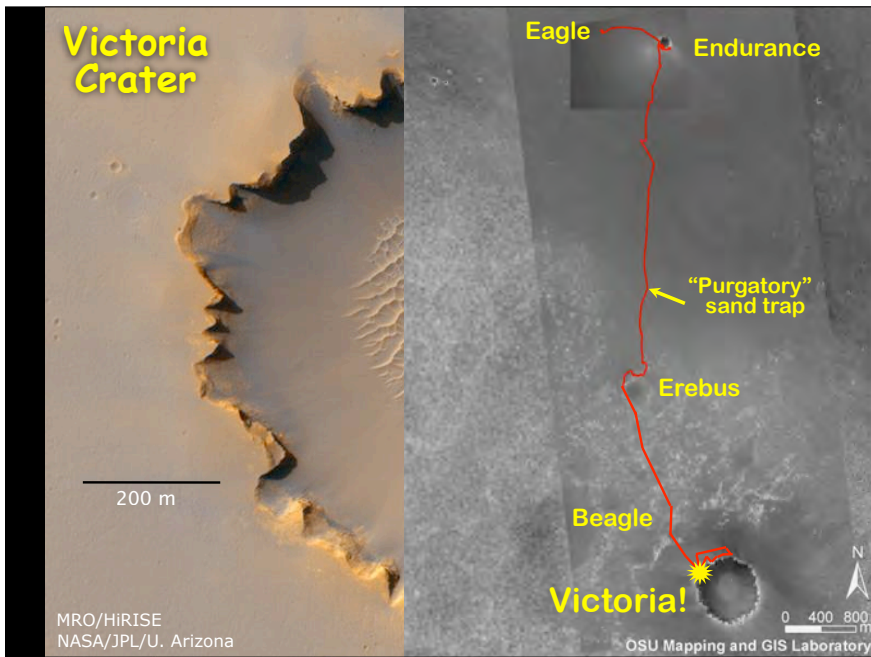

- “That’s just purty!”
- Photographic Composition
- Historical Value
- Compelling Scientific “Value”
- The Story Behind the Picture...

Sol 1006 (Nov. 22, 2006)
3:40 p.m. local time
Cape Verde, from Cape St. Mary
False color composite

Sol 1019 (Dec. 6, 2006)
Bottomless Bay, from Cape St. Mary
False color composite

Sol 1037 (Dec. 24, 2006)
Looking across Bottomless Bay, from the northeast
False color composite

Cape Desire
Sol 1083
(Feb. 9, 2007)

View across Golfo San Matias to Cape of Good Hope
Sol 1108 (March 6, 2007)

Sol 1 → "Endurance"

Left Victoria:
Sol 1679
(Oct. '08)

Today:
Sol 2090

Long-term goal:
Endeavour Crater

- 22 km diameter
- 20x Victoria!
- 12.5 km SE
- We are 30% of the way there
- Drive may take another year!