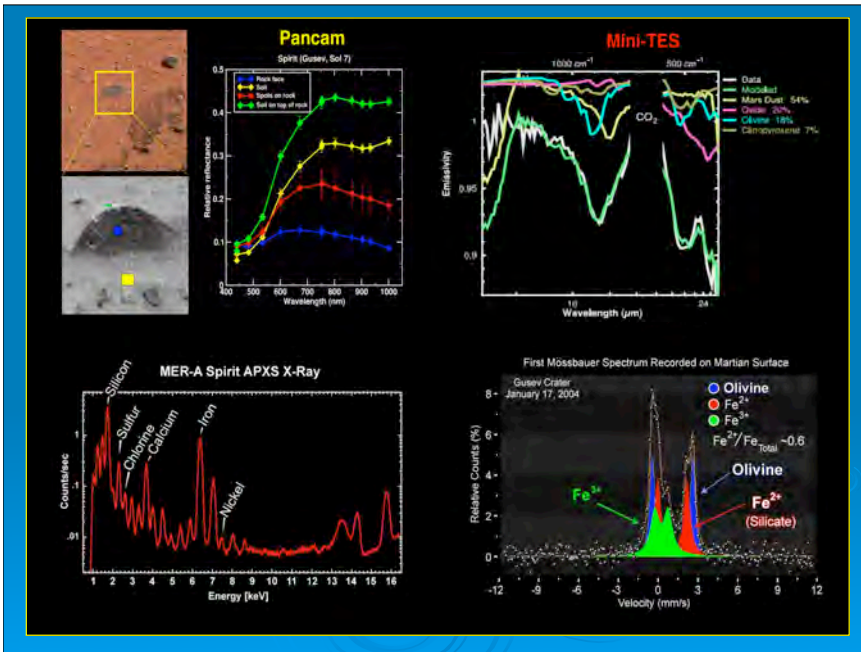

- “That’s just purty!”
- Photographic Composition
- Historical Value
- Compelling Scientific “Value”
- The Story Behind the Picture...

Sol 1006 (Nov. 22, 2006)
3:40 p.m. local time
Cape Verde, from Cape St. Mary
False color composite