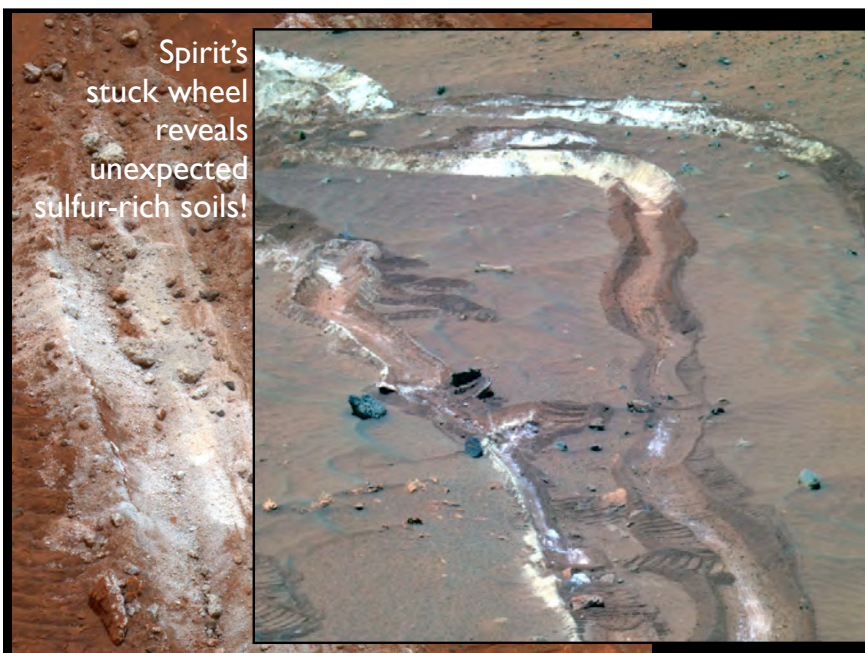

- “That’s just purty!”
- Photographic Composition
- Historical Value
- Compelling Scientific “Value”
- The Story Behind the Picture...

Sol 1006 (Nov. 22, 2006)
3:40 p.m. local time
Cape Verde, from Cape St. Mary
False color composite

View across Golfo San Matias to Cape of Good Hope
Sol 1108 (March 6, 2007)

Sol 1 → "Endurance"

Left Victoria:
Sol 1679
(Oct. '08)

Today:
Sol 2090

Long-term goal:
Endeavour Crater

- 22 km diameter
- 20x Victoria!
- 12.5 km SE
- We are 30% of the way there
- Drive may take another year!