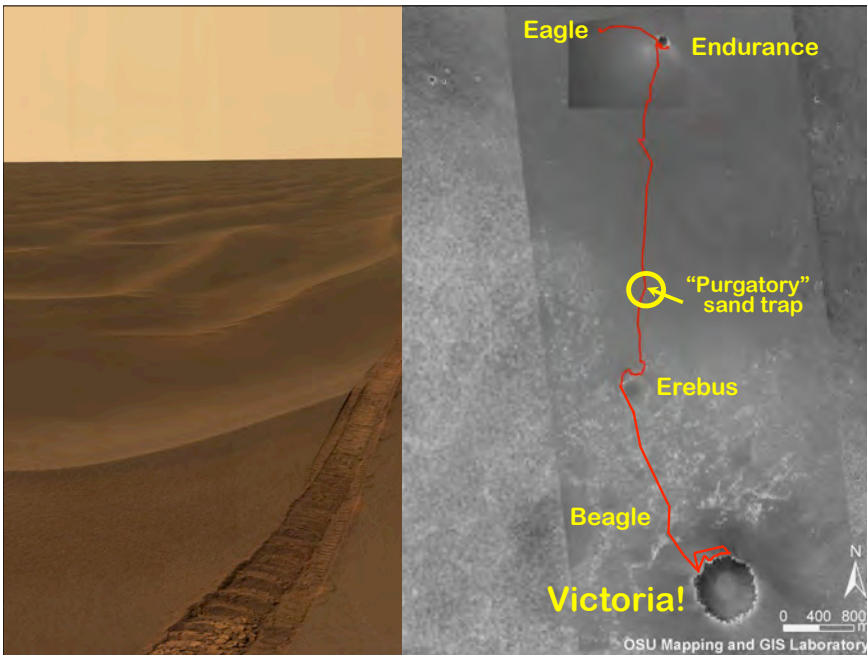

- “That’s just purty!”
- Photographic Composition
- Historical Value
- Compelling Scientific “Value”
- The Story Behind the Picture...

Sol 1006 (Nov. 22, 2006)
3:40 p.m. local time
Cape Verde, from Cape St. Mary
False color composite

Sol 1019 (Dec. 6, 2006)
Bottomless Bay, from Cape St. Mary
False color composite

Sol 1037 (Dec. 24, 2006)
Looking across Bottomless Bay, from the northeast
False color composite

Cape Desire
Sol 1083
(Feb. 9, 2007)

View across Golfo San Matias to Cape of Good Hope
Sol 1108 (March 6, 2007)

Sol 1 → "Endurance"

Left Victoria:
Sol 1679
(Oct. '08)

Today:
Sol 2090

Long-term goal:
Endeavour Crater

- 22 km diameter
- 20x Victoria!
- 12.5 km SE
- We are 30% of the way there
- Drive may take another year!