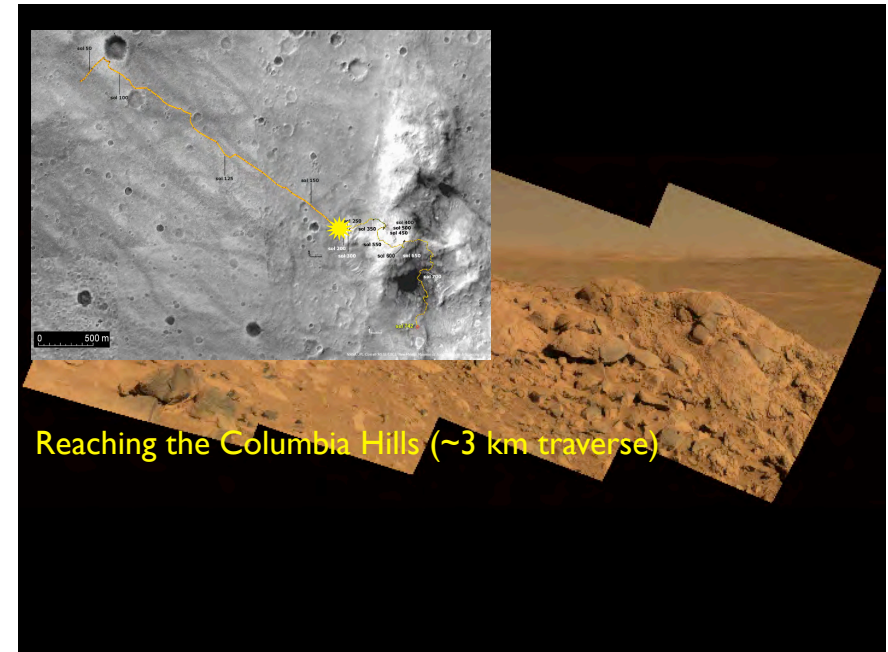

Communications
Antennas

A journey of a thousand miles
begins with a single step
--Lao-tzu

"Spirit" (June 10, 2003)

"Opportunity" (July 7, 2003)

A Tale of Two Landings...

Some Favorite Postcards

Based on, in no particular order:

- “That’s just purty!”
- Photographic Composition
- Historical Value
- Compelling Scientific “Value”
- The Story Behind the Picture...

Sol 1006 (Nov. 22, 2006)
3:40 p.m. local time
Cape Verde, from Cape St. Mary
False color composite

Sol 1019 (Dec. 6, 2006)
Bottomless Bay, from Cape St. Mary
False color composite

Sol 1037 (Dec. 24, 2006)
Looking across Bottomless Bay, from the northeast
False color composite

Cape Desire
Sol 1083
(Feb. 9, 2007)

View across Golfo San Matias to Cape of Good Hope
Sol 1108 (March 6, 2007)

Sol 1 → "Endurance"

Left Victoria:
Sol 1679
(Oct. '08)

Today:
Sol 2090

Long-term goal:
Endeavour Crater

- 22 km diameter
- 20x Victoria!
- 12.5 km SE
- We are 30% of the way there
- Drive may take another year!