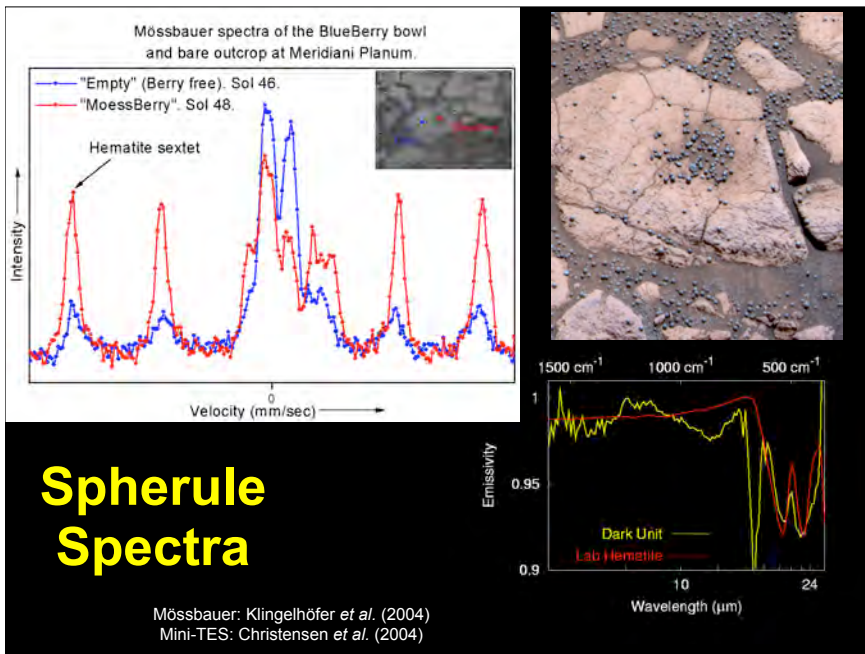

- “That’s just purty!”
- Photographic Composition
- Historical Value
- Compelling Scientific “Value”
- The Story Behind the Picture...

Sol 1006 (Nov. 22, 2006)
3:40 p.m. local time
Cape Verde, from Cape St. Mary
False color composite