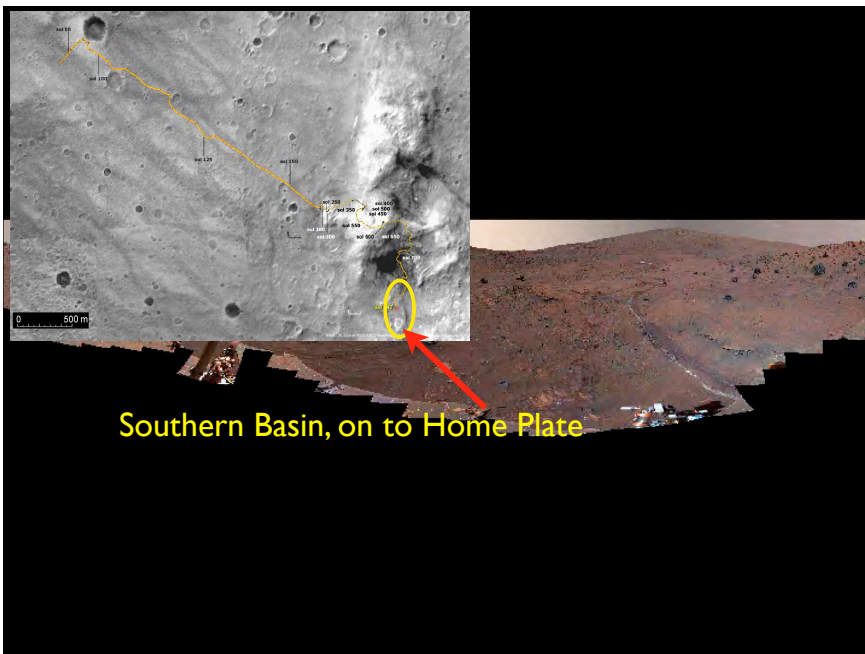

Communications
Antennas

A journey of a thousand miles
begins with a single step
--Lao-tzu

"Spirit" (June 10, 2003)

"Opportunity" (July 7, 2003)

A Tale of Two Landings...

Some Favorite Postcards

Based on, in no particular order:

- “That’s just purty!”
- Photographic Composition
- Historical Value
- Compelling Scientific “Value”
- The Story Behind the Picture...

Sol 1006 (Nov. 22, 2006)
3:40 p.m. local time
Cape Verde, from Cape St. Mary
False color composite

Sol 1019 (Dec. 6, 2006)
Bottomless Bay, from Cape St. Mary
False color composite

Sol 1037 (Dec. 24, 2006)
Looking across Bottomless Bay, from the northeast
False color composite

Cape Desire
Sol 1083
(Feb. 9, 2007)

View across Golfo San Matias to Cape of Good Hope
Sol 1108 (March 6, 2007)

Sol 1 → "Endurance"

Left Victoria:
Sol 1679
(Oct. '08)

Today:
Sol 2090

Long-term goal:
Endeavour Crater

- 22 km diameter
- 20x Victoria!
- 12.5 km SE
- We are 30% of the way there
- Drive may take another year!