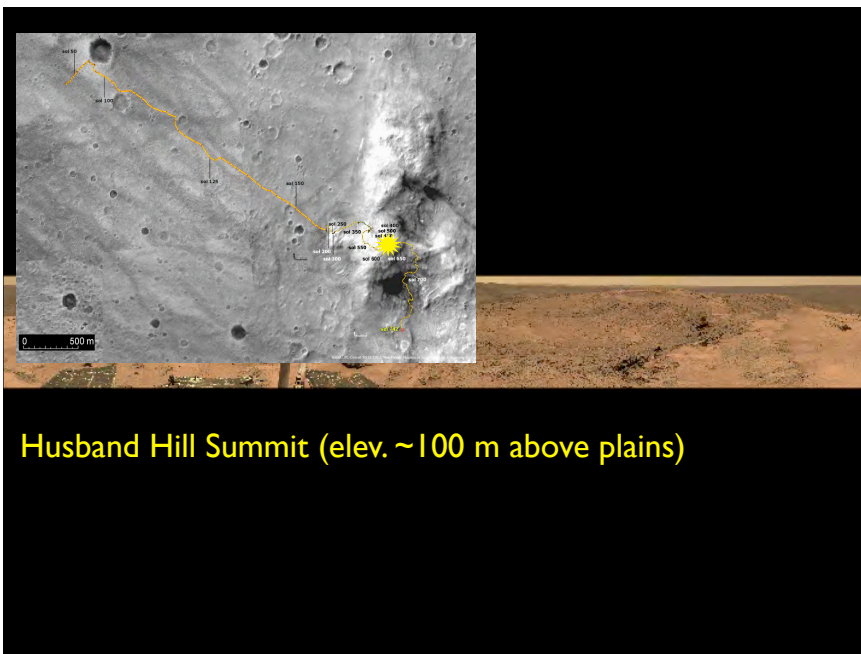

- “That’s just purty!”
- Photographic Composition
- Historical Value
- Compelling Scientific “Value”
- The Story Behind the Picture...

Sol 1006 (Nov. 22, 2006)
3:40 p.m. local time
Cape Verde, from Cape St. Mary
False color composite

View across Golfo San Matias to Cape of Good Hope
Sol 1108 (March 6, 2007)

Sol 1 → "Endurance"

Left Victoria:
Sol 1679
(Oct. '08)

Today:
Sol 2090

Long-term goal:
Endeavour Crater

- 22 km diameter
- 20x Victoria!
- 12.5 km SE
- We are 30% of the way there
- Drive may take another year!