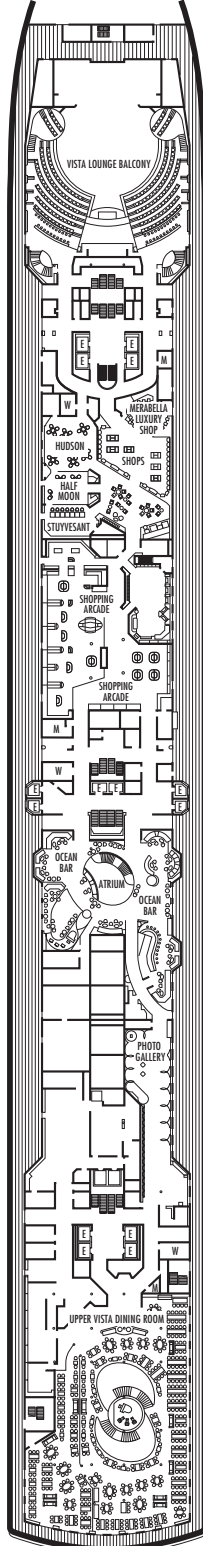

PROMENADE DECK