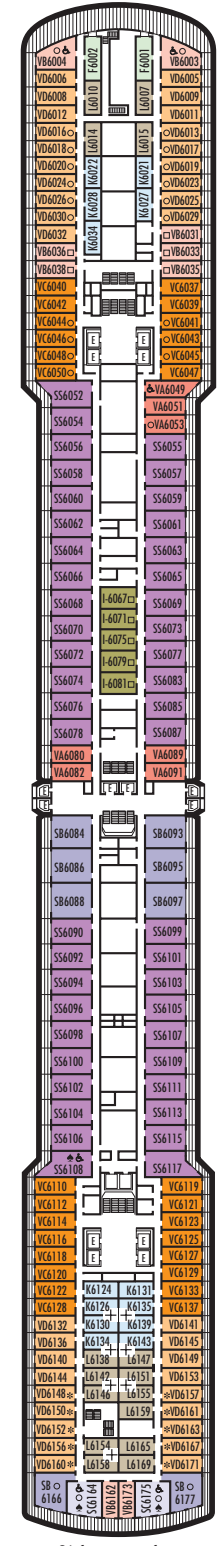

UPPER VERANDAH DECK
Staterooms 6001–6177
112 ft. from bow to
Staterooms 6003 & 6004.

21 ft. to stern from
Staterooms 6162 & 6173.

STATEROOM SYMBOL LEGEND

SHIP SPECIFICATIONS & FACILITIES

- 1,916 Guests
- 82,348 Gross Tons
- 936 Feet Long
- Automatic Stabilizers
- 11 Guest Decks
- 14 Guest Elevators
- 4 Outside Elevators
- 4 Restaurants
- 2 Show Lounges
- Outdoor Swimming Pools (one with sliding glass roof)
- Spa & Salon
- Fitness Center
- Suite Lounge
- Duty-free Shops
- Internet Center
- Library
- Casino
- Basketball Court
- Volleyball Court