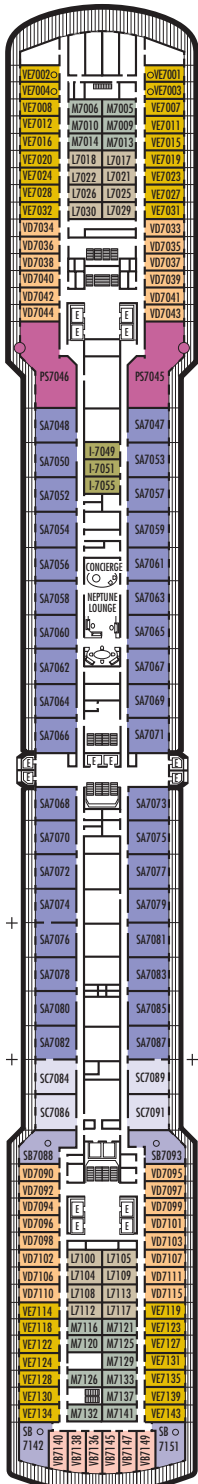

SA SB SC

Neptune Suites: 2 lower beds convertible to 1 king-size bed, bathroom with dual-sink vanity, full-size whirlpool bath & shower & additional shower stall, large sitting area, dressing room, private verandah, 1 sofa bed for 2 persons, floor-to-ceiling windows.

SS SY SZ

Signature Suites: 2 lower beds convertible to 1 queen-size bed, bathroom with dual-sink vanity, full-size whirlpool bath & shower & additional shower stall, large sitting area, private verandah, 1 sofa bed for 1 person, floor-to-ceiling windows.

VERANDAH STATEROOMS

VA VB VC VD VE

VF VH

Verandah: 2 lower beds convertible to 1 queen-size bed, bathtub & shower, sitting area, private verandah, floor-to-ceiling windows.

OCEAN-VIEW STATEROOMS

C D DD E F

Large: 2 lower beds convertible to 1 queen-size bed, bathtub & shower.

G H HH

Large: 2 lower beds convertible to 1 queen-size bed, bathtub & shower. All G-category staterooms have partial sea views. All H- & HH-category staterooms have fully obstructed views.

INTERIOR STATEROOMS

I J K L M

MM N

Large or Standard: 2 lower beds convertible to 1 queen-size bed, shower.

27 ft. to stern from
Staterooms 7136 & 7145.