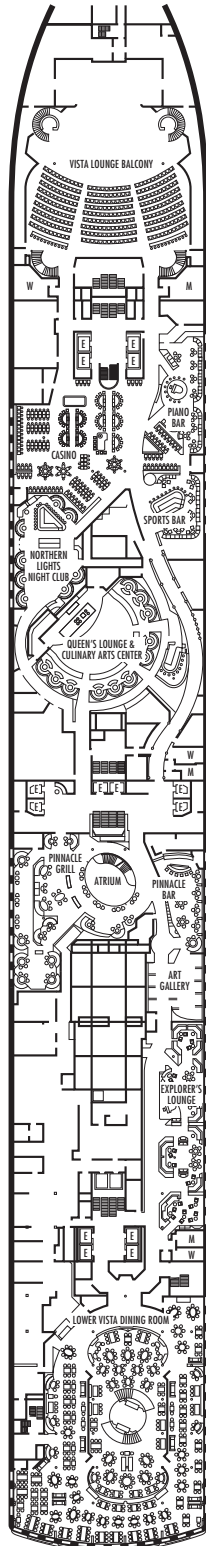

LOWER PROMENADE DECK