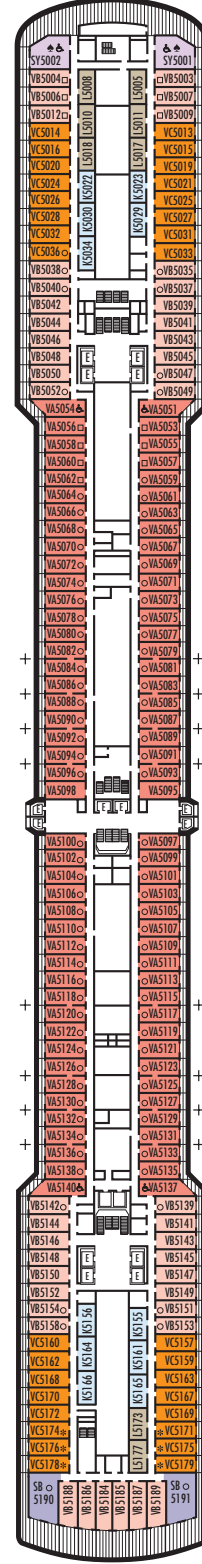

VERANDAH DECK
Staterooms 5001–5191
102 ft. from bow to
Staterooms 5001 & 5002.

23 ft. to stern from
Staterooms 5184 & 5185.