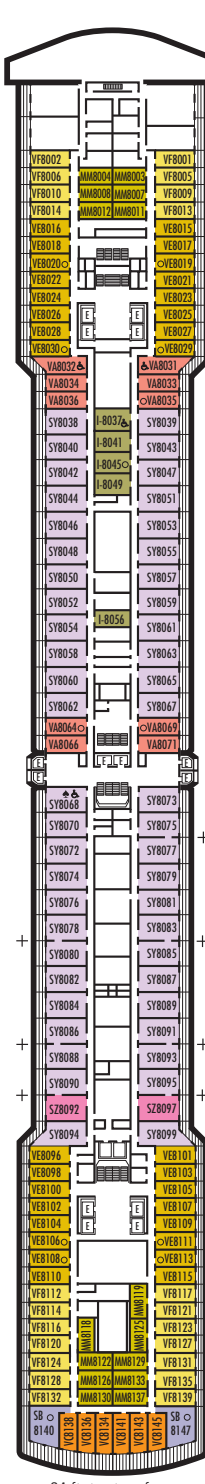

34 ft. to stern from
Staterooms 8134 & 8141.