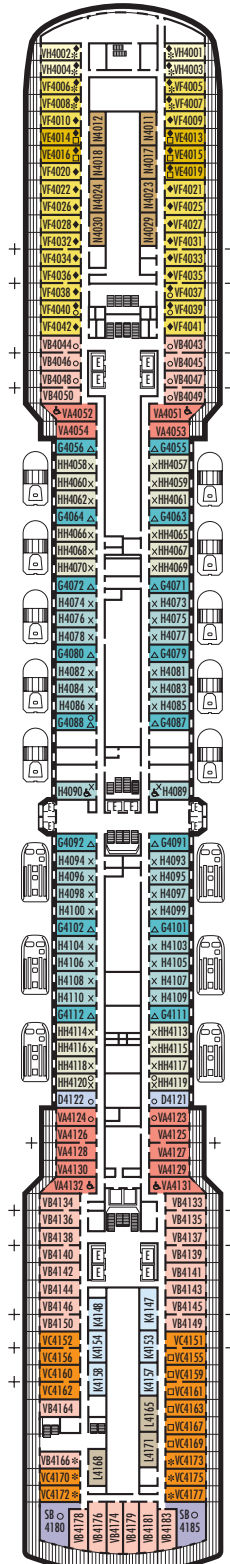

UPPER PROMENADE DECK
Staterooms 4001–4185
102 ft. from bow to
Staterooms 4001 & 4002.

9 ft. to stern from
Staterooms 4174 & 4179.