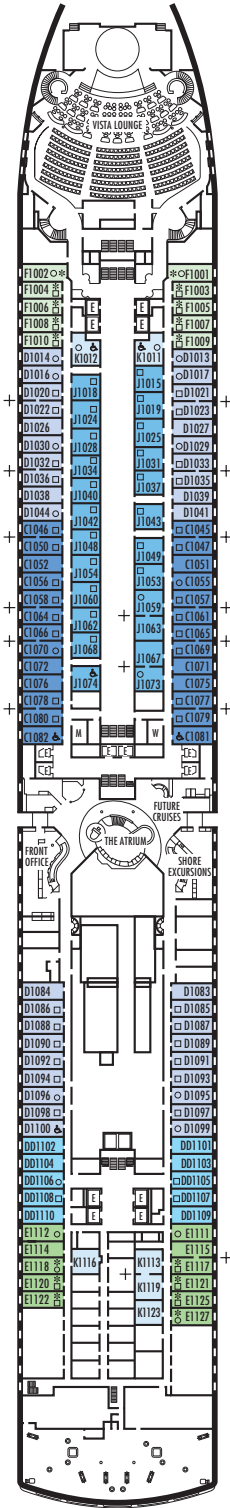

MAIN DECK
Staterooms 1001–1127
252 ft. from bow to
Staterooms 1001 & 1002.

102 ft. to stern from
Staterooms 1123 & 1127.