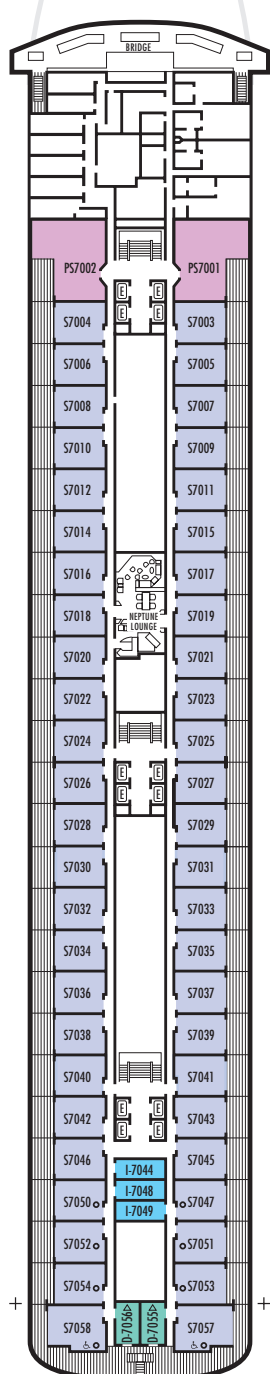

DOLPHIN DECK

Rooms 1800-1964
90 ft. from bow to Rooms 1800 & 1801.

52 ft. to stern from Rooms 1955 & 1964.

MAIN DECK

Rooms 2500-2715
103 ft. from bow to Rooms 2500-2503.

16 ft. to stern from Rooms 2713 & 2715.

LOWER PROMENADE DECK

Rooms 3300-3433
118 ft. from bow to Rooms 3300 & 3301.

21 ft. to stern from Rooms 3428-3433.

PROMENADE DECK

UPPER PROMENADE DECK

SHIP SPECIFICATIONS & FACILITIES

- 1,380 Passengers
- 61,000 Gross Tons
- 780 Feet Long
- Automatic Stabilizers
- 10 Passenger Decks
- 12 Passenger Elevators
- 18 Public Rooms
- Outdoor Swimming Pools (one with sliding glass roof)
- Health Spa
- Movie Theater
- Duty-Free Shops
- Library
- Casino
- Suite Lounge
- Beauty Salon
- Practice Tennis Courts
- Internet Center

INSIDE STATEROOMS

- I Large:** 2 lower beds convertible to 1 queen-size bed, shower.
- J Large:** 2 lower beds convertible to 1 queen-size bed, shower.
- K Large:** 2 lower beds convertible to 1 queen-size bed, shower.
- L Large:** 2 lower beds convertible to 1 queen-size bed, 1 sofa bed and pullman upper, shower.
- M Large:** 2 lower beds convertible to 1 queen-size bed, shower.
- N Standard:** 2 lower beds convertible to 1 queen-size bed, 1 sofa bed and pullman upper, shower.

VERANDAH DECK
Rooms 6100-6228
138 ft. from bow to Rooms 6100 & 6102.

52 ft. to stern from Rooms 6225 & 6228.

NAVIGATION DECK
Rooms 7001-7058
226 ft. from bow to Rooms 7001 & 7002.

52 ft. to stern from Rooms 7058 & 7057.