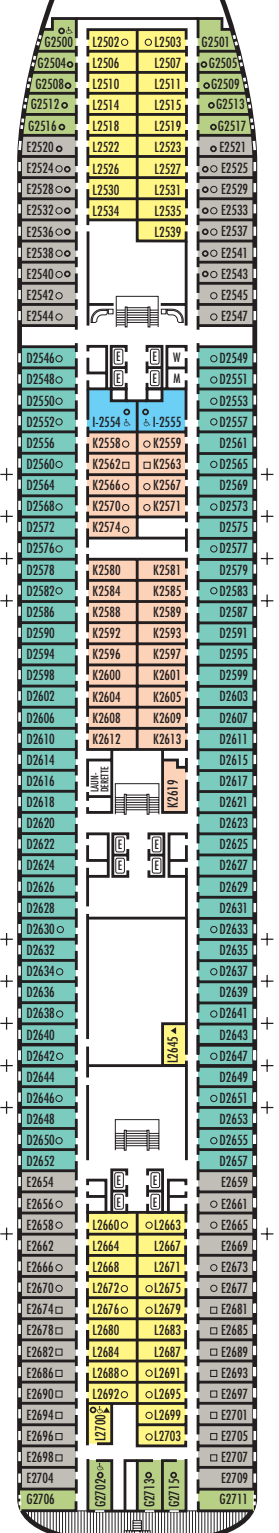

DOLPHIN DECK

Rooms 1800-1964
90 ft. from bow to Rooms 1800 & 1801.

52 ft. to stern from Rooms 1955 & 1964.

MAIN DECK

Rooms 2500-2715
103 ft. from bow to Rooms 2500-2503.

16 ft. to stern from Rooms 2713 & 2715.

LOWER PROMENADE DECK

Rooms 3300-3433
118 ft. from bow to Rooms 3300 & 3301.

21 ft. to stern from Rooms 3428-3433.

PROMENADE DECK

UPPER PROMENADE DECK

SHIP SPECIFICATIONS & FACILITIES

- 1,380 Passengers
- 61,000 Gross Tons
- 780 Feet Long
- Automatic Stabilizers
- 10 Passenger Decks
- 12 Passenger Elevators
- 18 Public Rooms
- Outdoor Swimming Pools (one with sliding glass roof)
- Health Spa
- Movie Theater
- Duty-Free Shops
- Library
- Casino
- Suite Lounge
- Beauty Salon
- Practice Tennis Courts
- Internet Center

INSIDE STATEROOMS

- I Large:** 2 lower beds convertible to 1 queen-size bed, shower.
- J Large:** 2 lower beds convertible to 1 queen-size bed, shower.
- K Large:** 2 lower beds convertible to 1 queen-size bed, shower.
- L Large:** 2 lower beds convertible to 1 queen-size bed, 1 sofa bed and pullman upper, shower.
- M Large:** 2 lower beds convertible to 1 queen-size bed, shower.
- N Standard:** 2 lower beds convertible to 1 queen-size bed, 1 sofa bed and pullman upper, shower.

VERANDAH DECK
Rooms 6100-6228
138 ft. from bow to Rooms 6100 & 6102.

52 ft. to stern from Rooms 6225 & 6228.

NAVIGATION DECK
Rooms 7001-7058
226 ft. from bow to Rooms 7001 & 7002.

52 ft. to stern from Rooms 7058 & 7057.