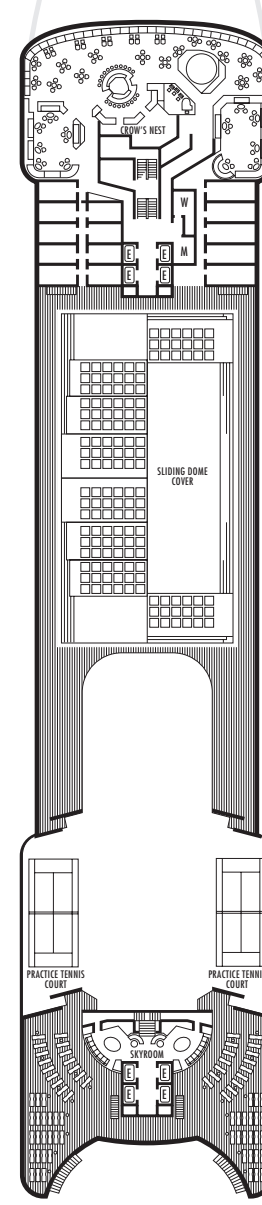

SKY DECK

SPORTS DECK