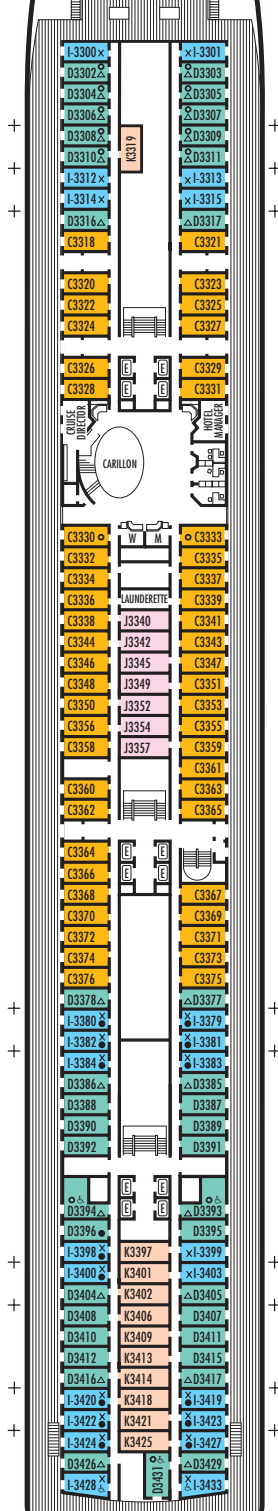

DOLPHIN DECK

Rooms 1800-1964
90 ft. from bow to Rooms 1800 & 1801.

52 ft. to stern from Rooms 1955 & 1964.

MAIN DECK

Rooms 2500-2715
103 ft. from bow to Rooms 2500-2503.

16 ft. to stern from Rooms 2713 & 2715.

LOWER PROMENADE DECK

Rooms 3300-3433
118 ft. from bow to Rooms 3300 & 3301.

21 ft. to stern from Rooms 3428-3433.

PROMENADE DECK

UPPER PROMENADE DECK

SHIP SPECIFICATIONS & FACILITIES

- 1,380 Passengers
- 61,000 Gross Tons
- 780 Feet Long
- Automatic Stabilizers
- 10 Passenger Decks
- 12 Passenger Elevators
- 18 Public Rooms
- Outdoor Swimming Pools (one with sliding glass roof)
- Health Spa
- Movie Theater
- Duty-Free Shops
- Library
- Casino
- Suite Lounge
- Beauty Salon
- Practice Tennis Courts
- Internet Center

INSIDE STATEROOMS

- I Large:** 2 lower beds convertible to 1 queen-size bed, shower.
- J Large:** 2 lower beds convertible to 1 queen-size bed, shower.
- K Large:** 2 lower beds convertible to 1 queen-size bed, shower.
- L Large:** 2 lower beds convertible to 1 queen-size bed, 1 sofa bed and pullman upper, shower.
- M Large:** 2 lower beds convertible to 1 queen-size bed, shower.
- N Standard:** 2 lower beds convertible to 1 queen-size bed, 1 sofa bed and pullman upper, shower.

VERANDAH DECK
Rooms 6100-6228
138 ft. from bow to Rooms 6100 & 6102.

52 ft. to stern from Rooms 6225 & 6228.

NAVIGATION DECK
Rooms 7001-7058
226 ft. from bow to Rooms 7001 & 7002.

52 ft. to stern from Rooms 7058 & 7057.