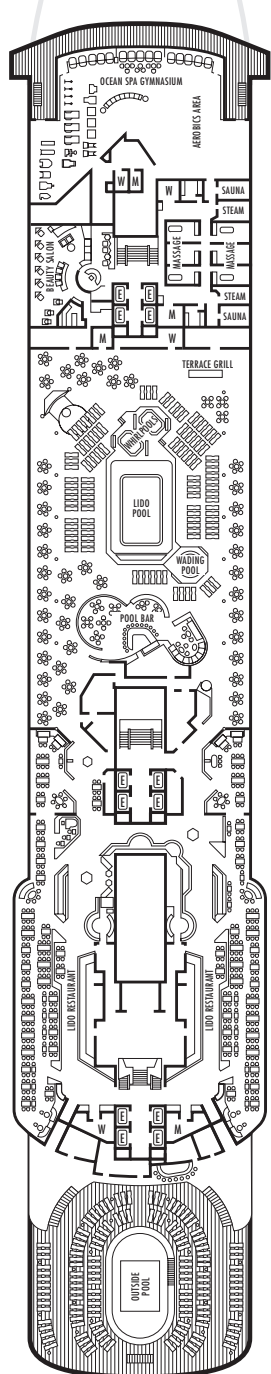

ms Amsterdam

DECK PLANS & STATEROOMS

The deck plans are color-coded by category of stateroom, and the category letter precedes the stateroom number in each room. All staterooms are equipped with television, telephone and multi-channel music.

Important Note: Not all staterooms within each category have the same furniture configuration and/or facilities. Appropriate symbols within the rooms on the deck plans describe differences from the stateroom descriptions below.

OUTSIDE STATEROOMS