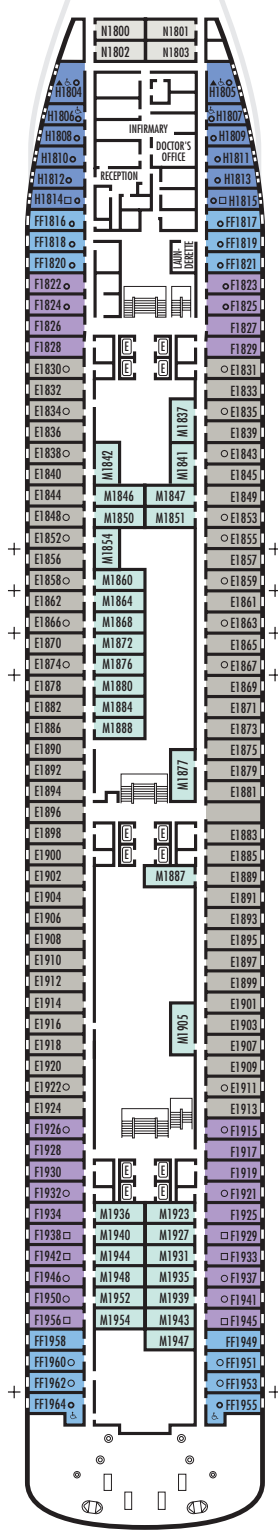

DOLPHIN DECK

Rooms 1800-1964
90 ft. from bow to Rooms 1800 & 1801.

52 ft. to stern from Rooms 1955 & 1964.

MAIN DECK

Rooms 2500-2715
103 ft. from bow to Rooms 2500-2503.

16 ft. to stern from Rooms 2713 & 2715.

LOWER PROMENADE DECK

Rooms 3300-3433
118 ft. from bow to Rooms 3300 & 3301.

21 ft. to stern from Rooms 3428-3433.

PROMENADE DECK

UPPER PROMENADE DECK

SHIP SPECIFICATIONS & FACILITIES

- 1,380 Passengers
- 61,000 Gross Tons
- 780 Feet Long
- Automatic Stabilizers
- 10 Passenger Decks
- 12 Passenger Elevators
- 18 Public Rooms
- Outdoor Swimming Pools (one with sliding glass roof)
- Health Spa
- Movie Theater
- Duty-Free Shops
- Library
- Casino
- Suite Lounge
- Beauty Salon
- Practice Tennis Courts
- Internet Center

Important Note: Not all staterooms within each category have the same furniture configuration and/or facilities. Appropriate symbols within the rooms on the deck plans describe differences from the stateroom descriptions below.

INSIDE STATEROOMS

- I Large:** 2 lower beds convertible to 1 queen-size bed, shower.
- J Large:** 2 lower beds convertible to 1 queen-size bed, shower.
- K Large:** 2 lower beds convertible to 1 queen-size bed, shower.
- L Large:** 2 lower beds convertible to 1 queen-size bed, 1 sofa bed and pullman upper, shower.
- M Large:** 2 lower beds convertible to 1 queen-size bed, shower.
- N Standard:** 2 lower beds convertible to 1 queen-size bed, 1 sofa bed and pullman upper, shower.