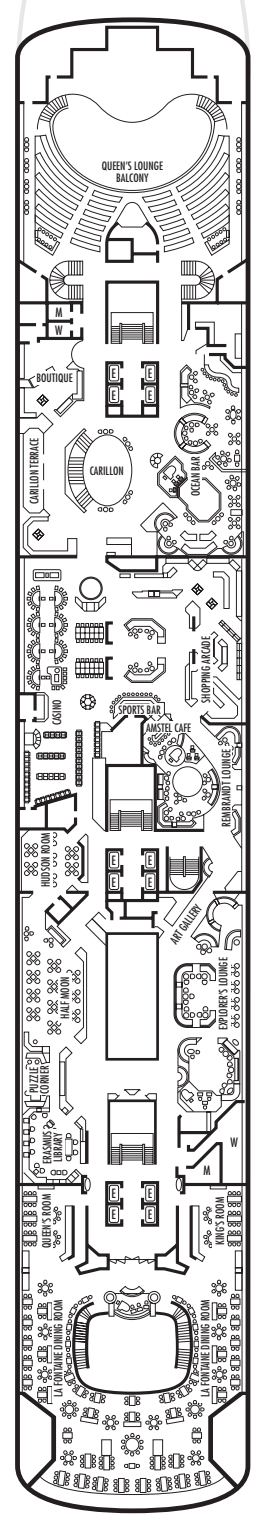

DOLPHIN DECK

Rooms 1800-1964
90 ft. from bow to Rooms 1800 & 1801.

52 ft. to stern from Rooms 1955 & 1964.

MAIN DECK

Rooms 2500-2715
103 ft. from bow to Rooms 2500-2503.

16 ft. to stern from Rooms 2713 & 2715.

LOWER PROMENADE DECK

Rooms 3300-3433
118 ft. from bow to Rooms 3300 & 3301.

21 ft. to stern from Rooms 3428-3433.

PROMENADE DECK

UPPER PROMENADE DECK

SHIP SPECIFICATIONS & FACILITIES

- 1,380 Passengers
- 61,000 Gross Tons
- 780 Feet Long
- Automatic Stabilizers
- 10 Passenger Decks
- 12 Passenger Elevators
- 18 Public Rooms
- Outdoor Swimming Pools (one with sliding glass roof)
- Health Spa
- Movie Theater
- Duty-Free Shops
- Library
- Casino
- Suite Lounge
- Beauty Salon
- Practice Tennis Courts
- Internet Center

Important Note: Not all staterooms within each category have the same furniture configuration and/or facilities. Appropriate symbols within the rooms on the deck plans describe differences from the stateroom descriptions below.

INSIDE STATEROOMS

- I Large:** 2 lower beds convertible to 1 queen-size bed, shower.
- J Large:** 2 lower beds convertible to 1 queen-size bed, shower.
- K Large:** 2 lower beds convertible to 1 queen-size bed, shower.
- L Large:** 2 lower beds convertible to 1 queen-size bed, 1 sofa bed and pullman upper, shower.
- M Large:** 2 lower beds convertible to 1 queen-size bed, shower.
- N Standard:** 2 lower beds convertible to 1 queen-size bed, 1 sofa bed and pullman upper, shower.