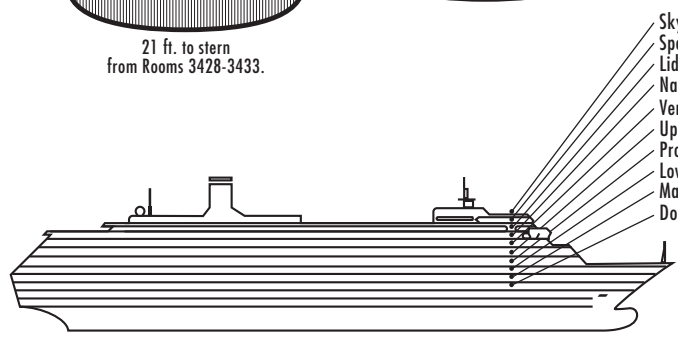

DOLPHIN DECK

Rooms 1800-1964
90 ft. from bow to Rooms 1800 & 1801.

52 ft. to stern from Rooms 1955 & 1964.

MAIN DECK

Rooms 2500-2715
103 ft. from bow to Rooms 2500-2503.

16 ft. to stern from Rooms 2713 & 2715.

LOWER PROMENADE DECK

Rooms 3300-3433
118 ft. from bow to Rooms 3300 & 3301.

21 ft. to stern from Rooms 3428-3433.

PROMENADE DECK

UPPER PROMENADE DECK

SHIP SPECIFICATIONS & FACILITIES

- 1,380 Passengers
- 61,000 Gross Tons
- 780 Feet Long
- Automatic Stabilizers
- 10 Passenger Decks
- 12 Passenger Elevators
- 18 Public Rooms
- Outdoor Swimming Pools (one with sliding glass roof)
- Health Spa
- Movie Theater
- Duty-Free Shops
- Library
- Casino
- Suite Lounge
- Beauty Salon
- Practice Tennis Courts
- Internet Center

- Sky Deck
- Sports Deck
- Lido Deck
- Navigation Deck
- Verandah Deck
- Upper Promenade Deck
- Promenade Deck
- Lower Promenade Deck
- Main Deck
- Dolphin Deck

ms Amsterdam

DECK PLANS & STATEROOMS

The deck plans are color-coded by category of stateroom, and the category letter precedes the stateroom number in each room. All staterooms are equipped with television, telephone and multi-channel music.