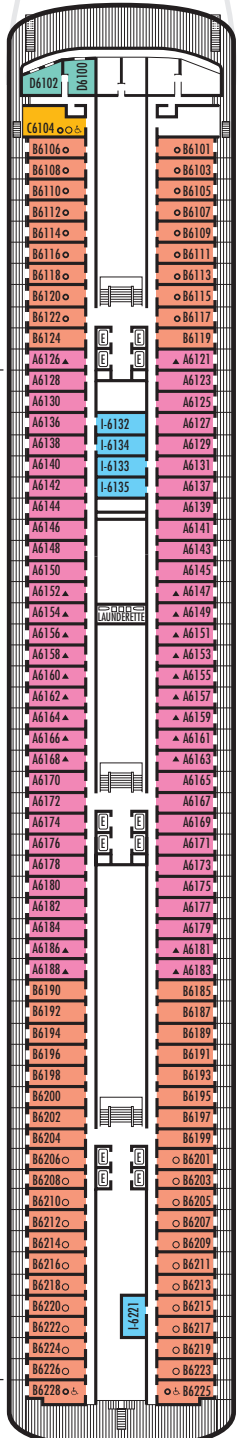

INSIDE STATEROOMS

- **I Large:** 2 lower beds convertible to 1 queen-size bed, shower.
- **J Large:** 2 lower beds convertible to 1 queen-size bed, shower.
- **K Large:** 2 lower beds convertible to 1 queen-size bed, shower.
- **L Large:** 2 lower beds convertible to 1 queen-size bed, 1 sofa bed and pullman upper, shower.
- **M Large:** 2 lower beds convertible to 1 queen-size bed, shower.
- **N Standard:** 2 lower beds convertible to 1 queen-size bed, 1 sofa bed and pullman upper, shower.

VERANDAH DECK
Rooms 6100-6228
138 ft. from bow to Rooms 6100 & 6102.

52 ft. to stern from Rooms 6225 & 6228.