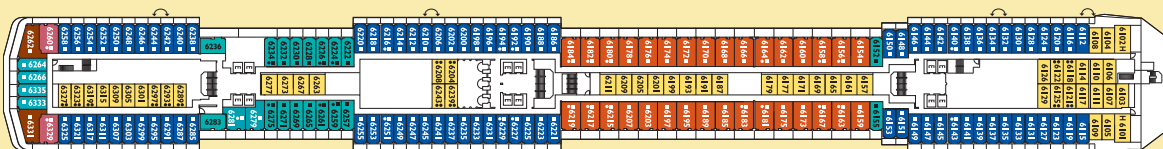

AMARCORD
Deck 6