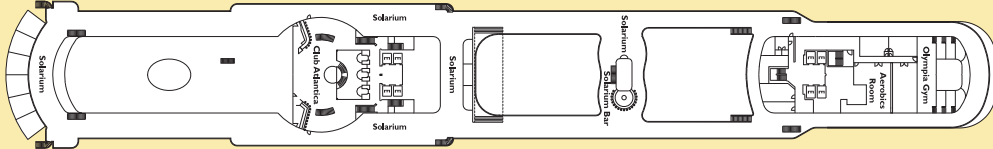

CATEGORIES & DECKS

INSIDE

I1 I2 I3

DECKS 1, 4, 5, 6, 7, 8
Inside; 2 lower beds convert to queen

OCEANVIEW

E1† E2

DECKS 1, 4
Oceanview; 2 lower beds convert to queen

VERANDA

B1† B2 B3 B4 B5 B6 B7 B8 B9

DECKS 4, 5, 6, 7, 8
Oceanview with veranda
DECKS 4, 5, 6, 7, 8
Oceanview with large veranda

All categories 2 lower beds convert to queen

SUITE

S PS GS

DECKS 4, 5, 6, 7
Suites with veranda; 2 lower beds convert to queen, whirlpool bath, shower and sitting area

WELLNESS

WB WG WS WGS

WELLNESS VERANDA STATEROOMS & SUITES
DECK 8
A relaxing retreat with accompanying exclusive spa amenities featuring complimentary treatments, personalized wellness consultation, fitness classes and wellness dining.

Built in 2000 for approx. 400 million Euros

Double Occupancy Capacity: 2,114

Crew and Staff: 920

Gross Tonnage: 86,000

Staterooms:

Inside: 212

Oceanview: 167

Verandas: 580

Suites: 8

Panorama Suites: 34

Grand Suites: 12

Wellness Staterooms: 44

% of Staterooms with Verandas: 64%

LEGEND

No symbol indicates 2 lower beds.
All staterooms with 2 lower beds convert to queen.

- 1 upper bed
- 2 upper beds
- Single sofa bed
- † Category E1 state-rooms are obstructed view; Category B1 are partially obstructed
- E Elevator
- H Accommodations for handicapped
- Connecting staterooms

Tennis Court, Jogging Track and Slide on La Voce Della Luna Deck (11) not shown.

For more detailed deck plans visit costacruires.com.

E LA NAVIGAZIONE
Deck 10