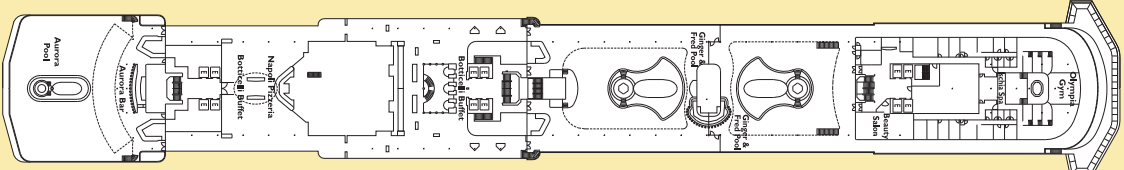

GINGER & FRED
Deck 9