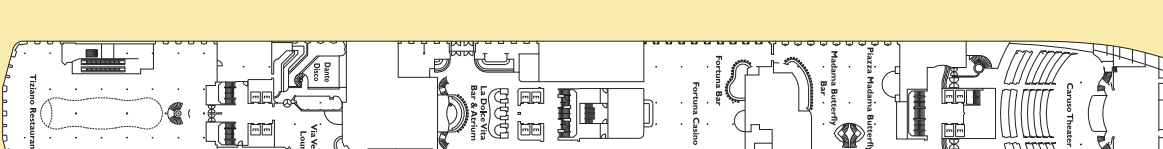

LA DOLCE VITA
Deck 2