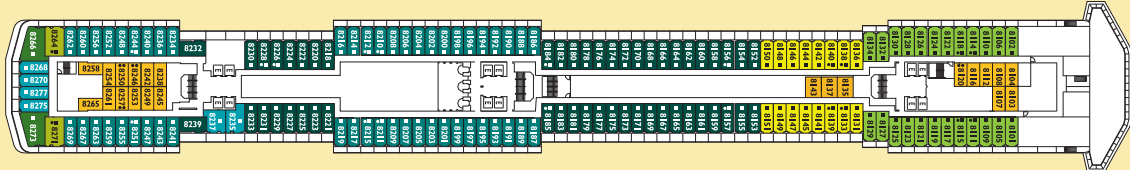

CATEGORIES & DECKS

INSIDE

I1 I2 I3

DECKS 1, 4, 5, 6, 7, 8
Inside; 2 lower beds convert to queen

OCEANVIEW

E1† E2

DECKS 1, 4
Oceanview; 2 lower beds convert to queen

VERANDA

B1† B2 B3 B4 B5 B6 B7 B8 B9

DECKS 4, 5, 6, 7, 8
Oceanview with veranda
DECKS 4, 5, 6, 7, 8
Oceanview with large veranda

All categories 2 lower beds convert to queen

SUITE

S PS GS

DECKS 4, 5, 6, 7
Suites with veranda; 2 lower beds convert to queen, whirlpool bath, shower and sitting area

WELLNESS

WB WG WS WGS

WELLNESS VERANDA STATEROOMS & SUITES
DECK 8
A relaxing retreat with accompanying exclusive spa amenities featuring complimentary treatments, personalized wellness consultation, fitness classes and wellness dining.

Built in 2000 for approx. 400 million Euros

Double Occupancy Capacity: 2,114

Crew and Staff: 920

Gross Tonnage: 86,000

Staterooms:

Inside: 212

Oceanview: 167

Verandas: 580

Suites: 8

Panorama Suites: 34

Grand Suites: 12

Wellness Staterooms: 44

% of Staterooms with Verandas: 64%

LEGEND

No symbol indicates 2 lower beds.
All staterooms with 2 lower beds convert to queen.

- 1 upper bed
- 2 upper beds
- Single sofa bed
- † Category E1 state-rooms are obstructed view; Category B1 are partially obstructed
- E Elevator
- H Accommodations for handicapped
- Connecting staterooms

Tennis Court, Jogging Track and Slide on La Voce Della Luna Deck (11) not shown.

For more detailed deck plans visit costacruires.com.

E LA NAVIGAZIONE
Deck 10

GINGER & FRED
Deck 9

8 1/2
Deck 8

INTERVISTA
Deck 7

AMARCORD
Deck 6

I CLOWNS
Deck 5

ROMA
Deck 4

LA STRADA
Deck 3

LA DOLCE VITA
Deck 2

LUCI DEL VARIETA
Deck 1