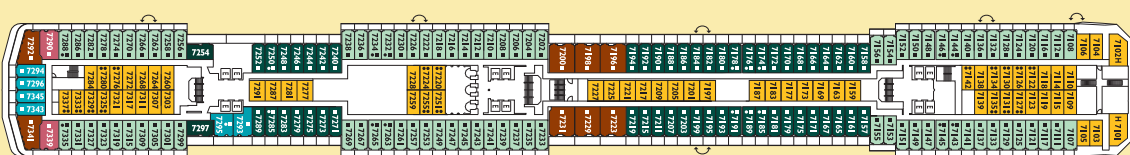

INTERVISTA
Deck 7