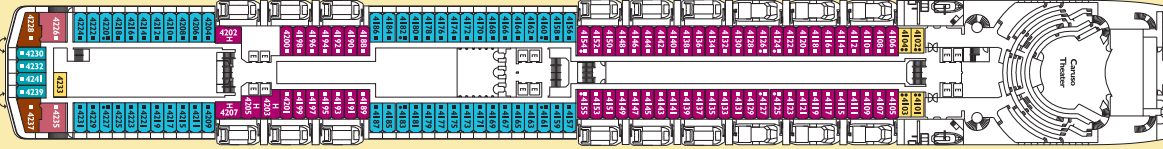

CATEGORIES & DECKS

INSIDE

I1 I2 I3

DECKS 1, 4, 5, 6, 7, 8
Inside; 2 lower beds convert to queen

OCEANVIEW

E1† E2

DECKS 1, 4
Oceanview; 2 lower beds convert to queen

VERANDA

B1† B2 B3 B4 B5 B6 B7 B8 B9

DECKS 4, 5, 6, 7, 8
Oceanview with veranda
DECKS 4, 5, 6, 7, 8
Oceanview with large veranda

All categories 2 lower beds convert to queen

SUITE

S PS GS

DECKS 4, 5, 6, 7
Suites with veranda; 2 lower beds convert to queen, whirlpool bath, shower and sitting area

WELLNESS

WB WG WS WGS

WELLNESS VERANDA STATEROOMS & SUITES
DECK 8
A relaxing retreat with accompanying exclusive spa amenities featuring complimentary treatments, personalized wellness consultation, fitness classes and wellness dining.

Built in 2000 for approx. 400 million Euros

Double Occupancy Capacity: 2,114

Crew and Staff: 920

Gross Tonnage: 86,000

Staterooms:

Inside: 212

Oceanview: 167

Verandas: 580

Suites: 8

Panorama Suites: 34

Grand Suites: 12

Wellness Staterooms: 44

% of Staterooms with Verandas: 64%

LEGEND

No symbol indicates 2 lower beds.
All staterooms with 2 lower beds convert to queen.

- 1 upper bed
- 2 upper beds
- Single sofa bed
- † Category E1 state-rooms are obstructed view; Category B1 are partially obstructed
- E Elevator
- H Accommodations for handicapped
- Connecting staterooms

Tennis Court, Jogging Track and Slide on La Voce Della Luna Deck (11) not shown.

For more detailed deck plans visit costacruires.com.

E LA NAVIGAZIONE
Deck 10

GINGER & FRED
Deck 9

8 1/2
Deck 8

INTERVISTA
Deck 7

AMARCORD
Deck 6

I CLOWNS
Deck 5

ROMA
Deck 4

LA STRADA
Deck 3

LA DOLCE VITA
Deck 2

LUCI DEL VARIETA
Deck 1