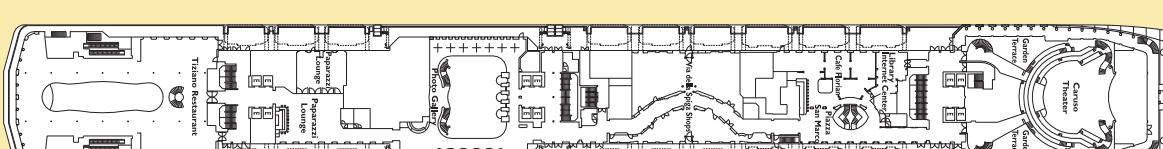

LA STRADA
Deck 3