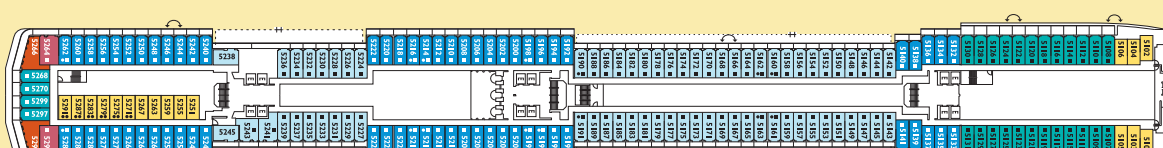

I CLOWNS
Deck 5