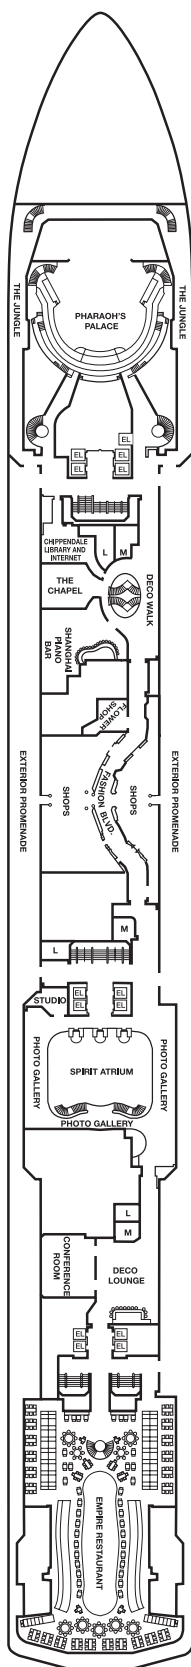

# CARNIVAL SPIRIT/LEGEND

Riviera • Deck 1

Promenade • Deck 2

Atlantic • Deck 3

Main • Deck 4

Upper • Deck 5

Empress • Deck 6

# CARNIVAL SPIRIT/LEGEND<sup>SM</sup>

Gross Tonnage: 88,500 Length: 963 Feet Beam: 106 Feet Cruising Speed: 22 Knots  
 Guest Capacity: 2,124 (Double Occupancy) Total Staff: 930 Registry: Panama

- 2 Uppers
- 1 Upper
- ★ Twin Bed/King and Single Convertible Sofa
- Twin Bed/King and Single Convertible Sofa and Upper
- ◁ Connecting Staterooms

Staterooms are available that are modified for the physically challenged. Please call Carnival Reservations Department, Guest Access Services, for details.

Even-numbered Interior staterooms exit portside (left); odd-numbered Interior staterooms exit starboard (right).