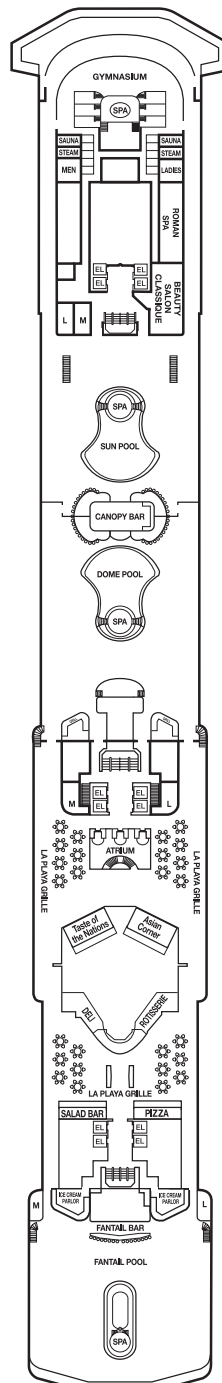

Lido • Deck 9