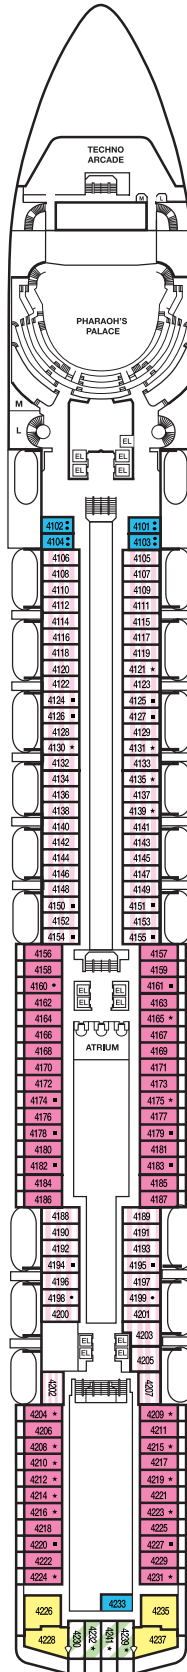

# CARNIVAL SPIRIT/LEGEND

Riviera • Deck 1

Promenade • Deck 2

Atlantic • Deck 3

Main • Deck 4

Upper • Deck 5

Empress • Deck 6

# CARNIVAL SPIRIT/LEGEND<sup>SM</sup>

Gross Tonnage: 88,500 Length: 963 Feet Beam: 106 Feet Cruising Speed: 22 Knots  
 Guest Capacity: 2,124 (Double Occupancy) Total Staff: 930 Registry: Panama

- 2 Uppers
- 1 Upper
- ★ Twin Bed/King and Single Convertible Sofa
- Twin Bed/King and Single Convertible Sofa and Upper
- ◁ Connecting Staterooms

Staterooms are available that are modified for the physically challenged. Please call Carnival Reservations Department, Guest Access Services, for details.

Even-numbered Interior staterooms exit portside (left); odd-numbered Interior staterooms exit starboard (right).