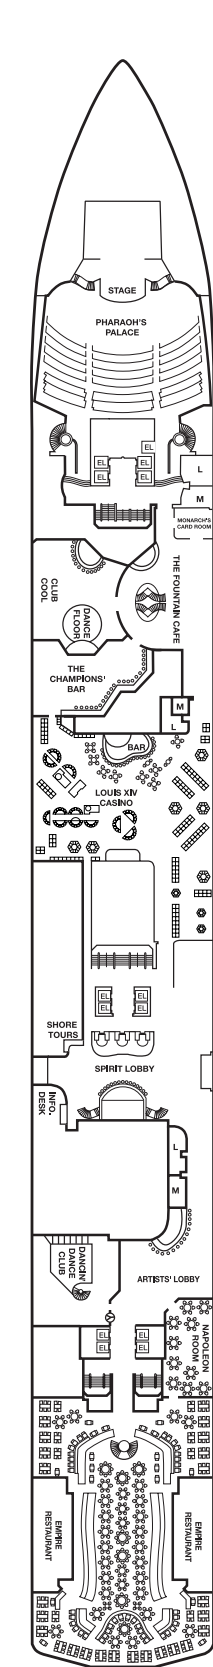

# CARNIVAL SPIRIT/LEGEND

Riviera • Deck 1

Promenade • Deck 2

Atlantic • Deck 3

Main • Deck 4

Upper • Deck 5

Empress • Deck 6

# CARNIVAL SPIRIT/LEGEND<sup>SM</sup>

Gross Tonnage: 88,500 Length: 963 Feet Beam: 106 Feet Cruising Speed: 22 Knots  
 Guest Capacity: 2,124 (Double Occupancy) Total Staff: 930 Registry: Panama

- 2 Uppers
- 1 Upper
- ★ Twin Bed/King and Single Convertible Sofa
- Twin Bed/King and Single Convertible Sofa and Upper
- ◁ Connecting Staterooms

Staterooms are available that are modified for the physically challenged. Please call Carnival Reservations Department, Guest Access Services, for details.

Even-numbered Interior staterooms exit portside (left); odd-numbered Interior staterooms exit starboard (right).