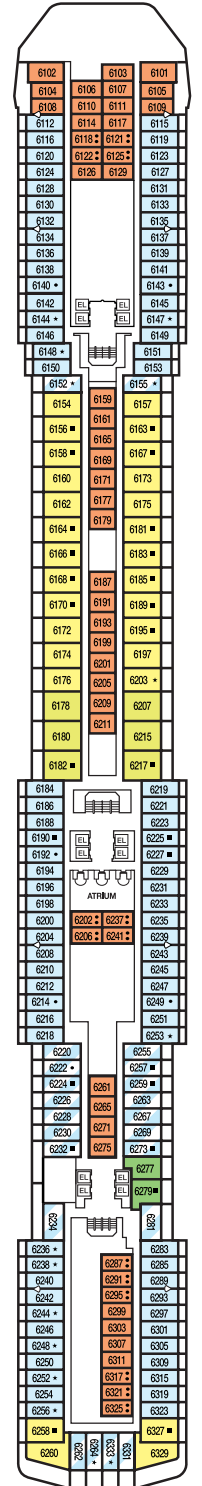

# CARNIVAL SPIRIT/LEGEND

Riviera • Deck 1

Promenade • Deck 2

Atlantic • Deck 3

Main • Deck 4

Upper • Deck 5

Empress • Deck 6

# CARNIVAL SPIRIT/LEGEND<sup>SM</sup>

Gross Tonnage: 88,500 Length: 963 Feet Beam: 106 Feet Cruising Speed: 22 Knots  
 Guest Capacity: 2,124 (Double Occupancy) Total Staff: 930 Registry: Panama

- 2 Uppers
- 1 Upper
- ★ Twin Bed/King and Single Convertible Sofa
- Twin Bed/King and Single Convertible Sofa and Upper
- ◁ Connecting Staterooms

Staterooms are available that are modified for the physically challenged. Please call Carnival Reservations Department, Guest Access Services, for details.

Even-numbered Interior staterooms exit portside (left); odd-numbered Interior staterooms exit starboard (right).

- ▲ Balcony Staterooms with obstructed views:  
 UPPER DECK: 5142 through and including 5191; 5224 through and including 5239; 5241, 5243, 5245.
- Category 5A staterooms with French Doors and railing with obstructed views:  
 4105 through and including 4155; 4188 through and including 4203; 4205, 4207. Additionally, staterooms 4202, 4203, 4205 and 4207 do not have French Doors, but have partially obstructed picture windows.