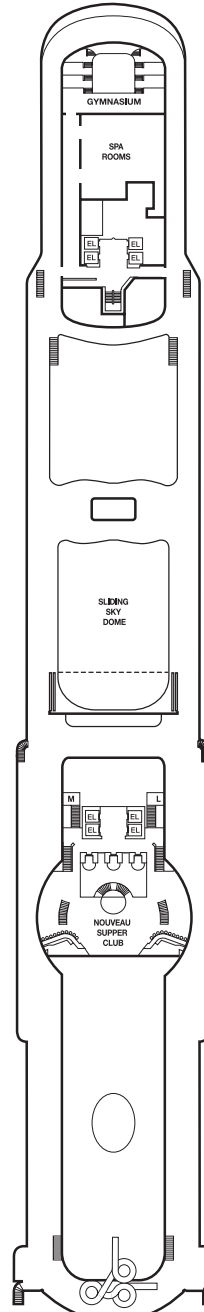

Sun • Deck 10