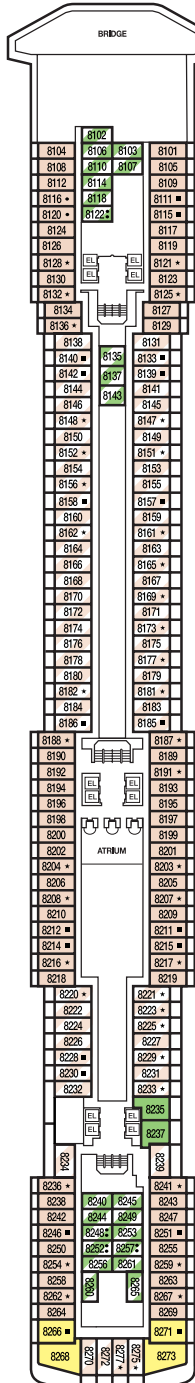

Panorama • Deck 8