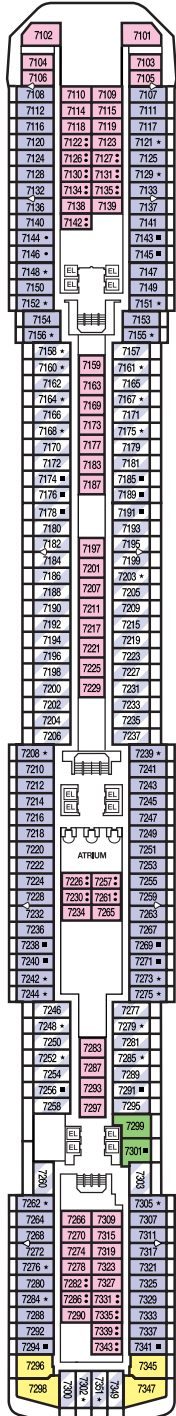

# CARNIVAL SPIRIT/LEGEND

Riviera • Deck 1

Promenade • Deck 2

Atlantic • Deck 3

Main • Deck 4

Upper • Deck 5

Empress • Deck 6

# CARNIVAL SPIRIT/LEGEND<sup>SM</sup>

Gross Tonnage: 88,500 Length: 963 Feet Beam: 106 Feet Cruising Speed: 22 Knots  
 Guest Capacity: 2,124 (Double Occupancy) Total Staff: 930 Registry: Panama

- 2 Uppers
- 1 Upper
- ★ Twin Bed/King and Single Convertible Sofa
- Twin Bed/King and Single Convertible Sofa and Upper
- ◁ Connecting Staterooms

Staterooms are available that are modified for the physically challenged. Please call Carnival Reservations Department, Guest Access Services, for details.

Even-numbered Interior staterooms exit portside (left); odd-numbered Interior staterooms exit starboard (right).

- ▲ Balcony Staterooms with obstructed views:  
 UPPER DECK: 5142 through and including 5191; 5224 through and including 5239; 5241, 5243, 5245.
- Category 5A staterooms with French Doors and railing with obstructed views:  
 4105 through and including 4155; 4188 through and including 4203; 4205, 4207. Additionally, staterooms 4202, 4203, 4205 and 4207 do not have French Doors, but have partially obstructed picture windows.