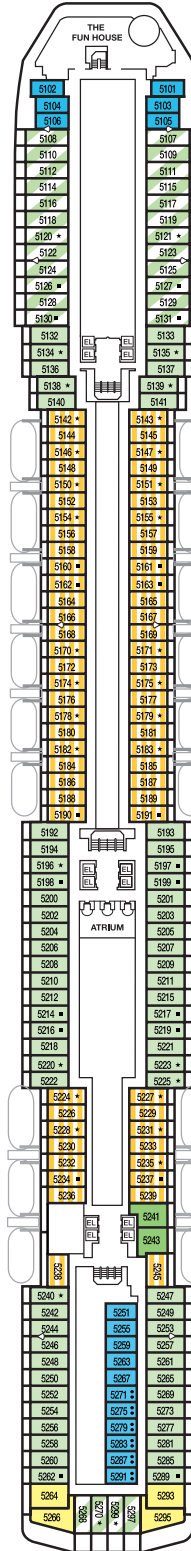

# CARNIVAL SPIRIT/LEGEND

Riviera • Deck 1

Promenade • Deck 2

Atlantic • Deck 3

Main • Deck 4

Upper • Deck 5

Empress • Deck 6

# CARNIVAL SPIRIT/LEGEND<sup>SM</sup>

Gross Tonnage: 88,500 Length: 963 Feet Beam: 106 Feet Cruising Speed: 22 Knots  
 Guest Capacity: 2,124 (Double Occupancy) Total Staff: 930 Registry: Panama

- 2 Uppers
- 1 Upper
- ★ Twin Bed/King and Single Convertible Sofa
- Twin Bed/King and Single Convertible Sofa and Upper
- ◁ Connecting Staterooms

Staterooms are available that are modified for the physically challenged. Please call Carnival Reservations Department, Guest Access Services, for details.

Even-numbered Interior staterooms exit portside (left); odd-numbered Interior staterooms exit starboard (right).