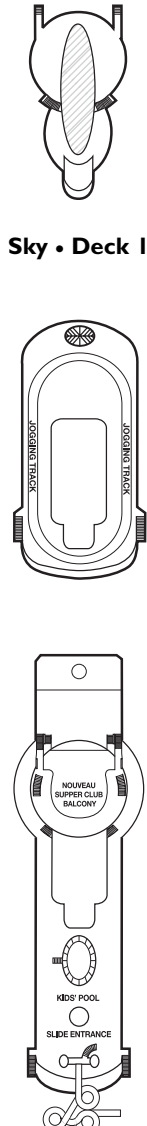

# CARNIVAL SPIRIT/LEGEND

Riviera • Deck 1

Promenade • Deck 2

Atlantic • Deck 3

Main • Deck 4

Upper • Deck 5

Empress • Deck 6

# CARNIVAL SPIRIT/LEGEND<sup>SM</sup>

Gross Tonnage: 88,500 Length: 963 Feet Beam: 106 Feet Cruising Speed: 22 Knots  
 Guest Capacity: 2,124 (Double Occupancy) Total Staff: 930 Registry: Panama

- 2 Uppers
- 1 Upper
- ★ Twin Bed/King and Single Convertible Sofa
- Twin Bed/King and Single Convertible Sofa and Upper
- ◁ Connecting Staterooms

Staterooms are available that are modified for the physically challenged. Please call Carnival Reservations Department, Guest Access Services, for details.

Even-numbered Interior staterooms exit portside (left); odd-numbered Interior staterooms exit starboard (right).

Verandah • Deck 7

Panorama • Deck 8

Lido • Deck 9

Sun • Deck 10

Sports • Deck 11