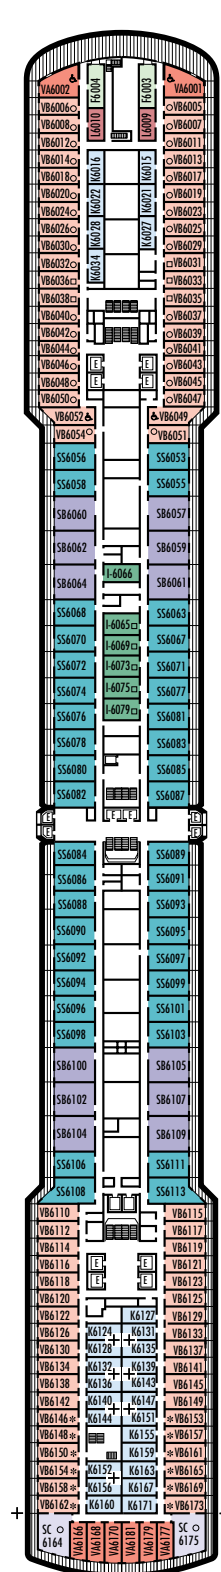

**MAIN DECK**  
Staterooms 1001–1130  
252 ft. from bow to  
Staterooms 1001 & 1002.

75 ft. to stern from  
Stateroom 1130.

**LOWER PROMENADE DECK**

**PROMENADE DECK**

**UPPER PROMENADE DECK**  
Staterooms 4001–4189  
103 ft. from bow to  
Staterooms 4001 & 4002.

5 ft. to stern from  
Staterooms 4182 & 4189.

**VERANDAH DECK**  
Staterooms 5001–5193  
103 ft. from bow to  
Staterooms 5001 & 5002.

7 ft. to stern from  
Staterooms 5192 & 5193.

**UPPER VERANDAH DECK**  
Staterooms 6001–6181  
112 ft. from bow to  
Staterooms 6003 & 6004.

9 ft. to stern from  
Staterooms 6170 & 6181.

**STATEROOM SYMBOL LEGEND**

- Triple (2 lower beds, 1 sofa bed)
- Quad (2 lower beds, 1 sofa bed, 1 upper)
- △ Partial sea view
- × Fully obstructed view
- + Connecting rooms
- \* Shower only
- ♣ Single sink vanity

- ◆ Staterooms have solid steel verandah railings instead of clear-view Plexiglas® railings
- ♿ Staterooms SA7058 and SA7057 are wheelchair accessible, bathtub and roll-in shower. Staterooms V8119, V8116, I-8033, V8026, V8025, V80652, V86049, VA6002, VA6001, VF5140, VF5135, VF5054, VF5051, SY5002, SY5001, VD4134, VD4131, H4092, H4089, VD4052, VD4051, D1100, D1099, C1082, C1081, J1074, N1012 & N1011 are wheelchair accessible, roll-in shower only.