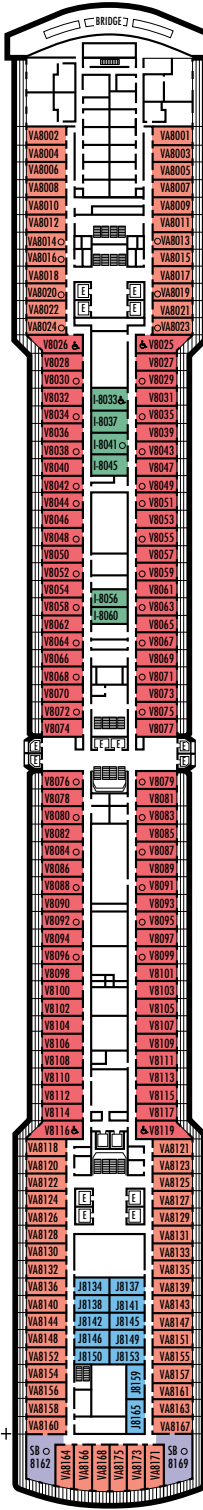

16 ft. to stern from
Staterooms 8168 & 8175.