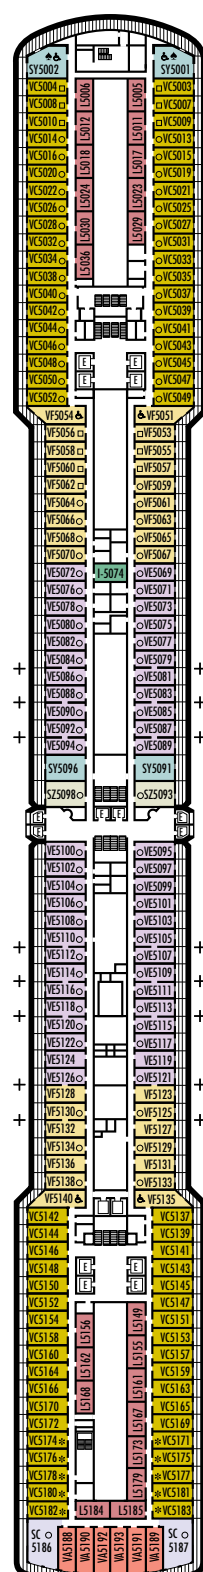

**MAIN DECK**  
Staterooms 1001–1130  
252 ft. from bow to  
Staterooms 1001 & 1002.

75 ft. to stern from  
Stateroom 1130.

**LOWER PROMENADE DECK**

**PROMENADE DECK**

**UPPER PROMENADE DECK**  
Staterooms 4001–4189  
103 ft. from bow to  
Staterooms 4001 & 4002.

5 ft. to stern from  
Staterooms 4182 & 4189.

**VERANDAH DECK**  
Staterooms 5001–5193  
103 ft. from bow to  
Staterooms 5001 & 5002.

7 ft. to stern from  
Staterooms 5192 & 5193.

**UPPER VERANDAH DECK**  
Staterooms 6001–6181  
112 ft. from bow to  
Staterooms 6003 & 6004.

9 ft. to stern from  
Staterooms 6170 & 6181.

**STATEROOM SYMBOL LEGEND**

- Triple (2 lower beds, 1 sofa bed)
- Quad (2 lower beds, 1 sofa bed, 1 upper)
- △ Partial sea view
- × Fully obstructed view
- + Connecting rooms
- \* Shower only
- ♣ Single sink vanity

- ◆ Staterooms have solid steel verandah railings instead of clear-view Plexiglas® railings
- ♿ Staterooms SA7058 and SA7057 are wheelchair accessible, bathtub and roll-in shower. Staterooms V8119, V8116, I-8033, V8026, V8025, V80652, V86049, VA6002, VA6001, VF5140, VF5135, VF5054, VF5051, SY5002, SY5001, VD4134, VD4131, H4092, H4089, VD4052, VD4051, D1100, D1099, C1082, C1081, J1074, N1012 & N1011 are wheelchair accessible, roll-in shower only.