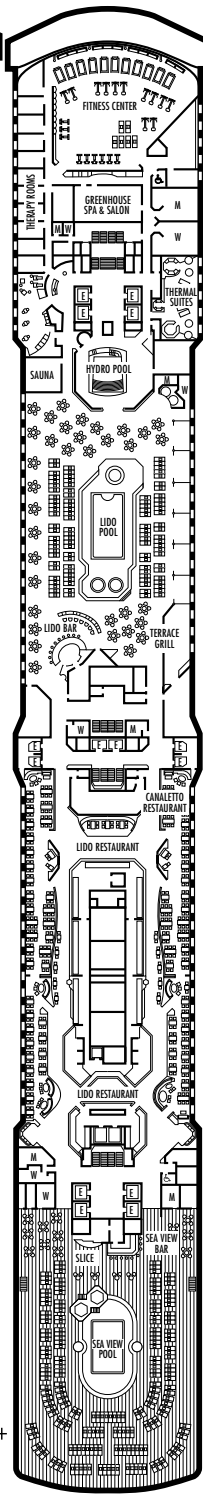

596 ft. to stern from
Staterooms 10043, 10044,
10045 & 10046.