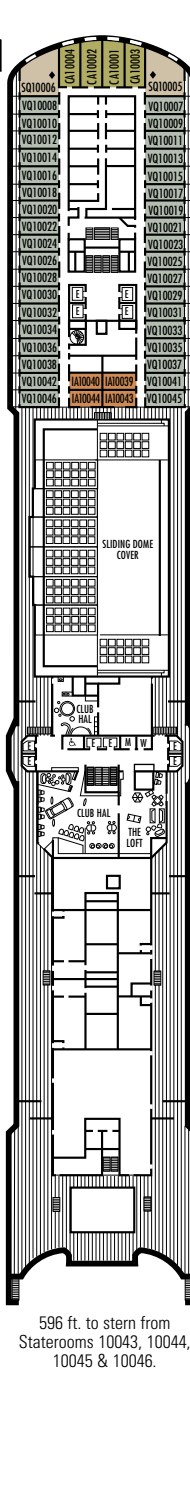

634 ft. to stern from
Staterooms 11009 & 11010.

596 ft. to stern from
Staterooms 10043, 10044,
10045 & 10046.