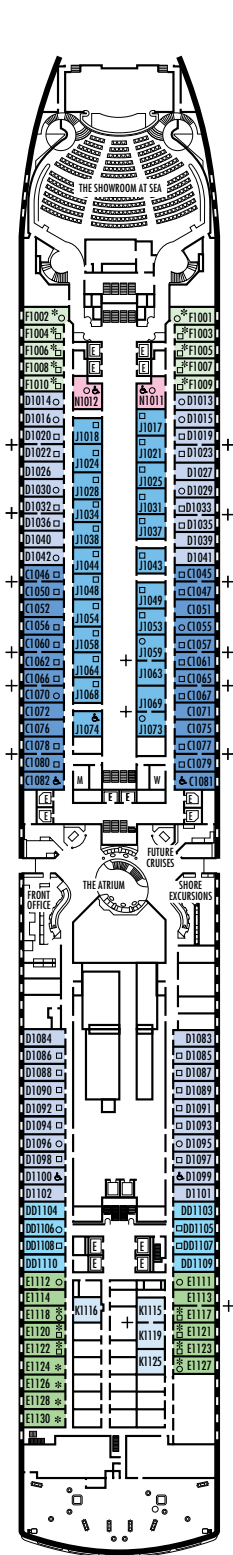

**MAIN DECK**  
Staterooms 1001–1130  
252 ft. from bow to  
Staterooms 1001 & 1002.

75 ft. to stern from  
Stateroom 1130.

**LOWER PROMENADE DECK**

**PROMENADE DECK**

**UPPER PROMENADE DECK**  
Staterooms 4001–4189  
103 ft. from bow to  
Staterooms 4001 & 4002.

5 ft. to stern from  
Staterooms 4182 & 4189.

**VERANDAH DECK**  
Staterooms 5001–5193  
103 ft. from bow to  
Staterooms 5001 & 5002.

7 ft. to stern from  
Staterooms 5192 & 5193.

**UPPER VERANDAH DECK**  
Staterooms 6001–6181  
112 ft. from bow to  
Staterooms 6003 & 6004.

9 ft. to stern from  
Staterooms 6170 & 6181.

**STATEROOM SYMBOL LEGEND**

- Triple (2 lower beds, 1 sofa bed)
- Quad (2 lower beds, 1 sofa bed, 1 upper)
- △ Partial sea view
- × Fully obstructed view
- + Connecting rooms
- \* Shower only
- ♣ Single sink vanity

**SHIP SPECIFICATIONS & FACILITIES**

- 2,106 Guests
- 86,700 Gross Tons
- 936 Feet Long
- Automatic Stabilizers
- 11 Guest Decks
- 14 Guest Elevators
- 4 Outside Elevators
- 5 Restaurants
- 2 Show Lounges
- Outdoor Swimming Pools (one with sliding glass roof)
- Spa & Salon
- Fitness Center
- Suite Lounge
- Duty-free Shops
- Internet Center
- Library
- Casino
- Basketball Court
- Volleyball Court