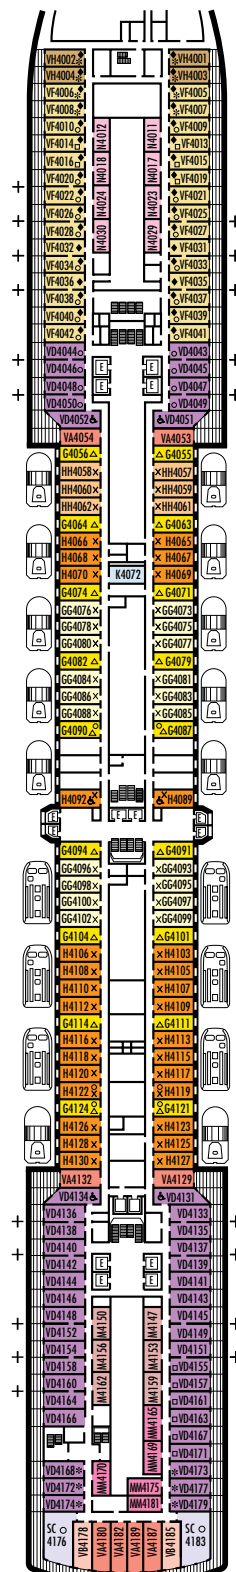

**MAIN DECK**  
Staterooms 1001–1130  
252 ft. from bow to  
Staterooms 1001 & 1002.

75 ft. to stern from  
Stateroom 1130.

**LOWER PROMENADE DECK**

**PROMENADE DECK**

**UPPER PROMENADE DECK**  
Staterooms 4001–4189  
103 ft. from bow to  
Staterooms 4001 & 4002.

5 ft. to stern from  
Staterooms 4182 & 4189.

**VERANDAH DECK**  
Staterooms 5001–5193  
103 ft. from bow to  
Staterooms 5001 & 5002.

7 ft. to stern from  
Staterooms 5192 & 5193.

**UPPER VERANDAH DECK**  
Staterooms 6001–6181  
112 ft. from bow to  
Staterooms 6003 & 6004.

9 ft. to stern from  
Staterooms 6170 & 6181.

**STATEROOM SYMBOL LEGEND**

- Triple (2 lower beds, 1 sofa bed)
- Quad (2 lower beds, 1 sofa bed, 1 upper)
- △ Partial sea view
- × Fully obstructed view
- + Connecting rooms
- \* Shower only
- ♣ Single sink vanity

**SHIP SPECIFICATIONS & FACILITIES**

- 2,106 Guests
- 86,700 Gross Tons
- 936 Feet Long
- Automatic Stabilizers
- 11 Guest Decks
- 14 Guest Elevators
- 4 Outside Elevators
- 5 Restaurants
- 2 Show Lounges
- Outdoor Swimming Pools (one with sliding glass roof)
- Spa & Salon
- Fitness Center
- Suite Lounge
- Duty-free Shops
- Internet Center
- Library
- Casino
- Basketball Court
- Volleyball Court