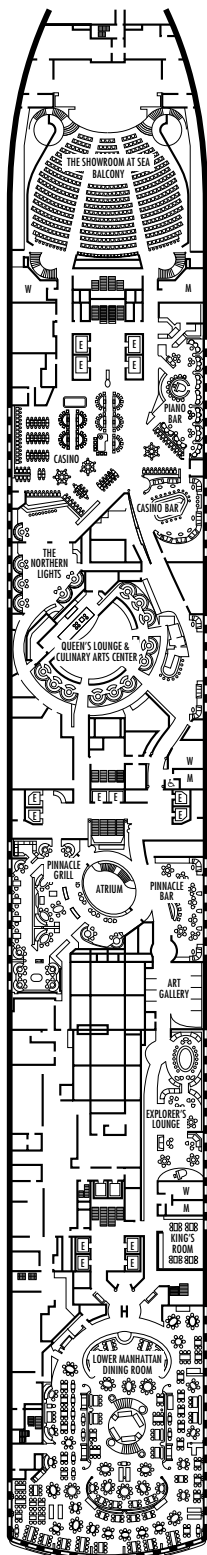

**MAIN DECK**  
Staterooms 1001–1130  
252 ft. from bow to  
Staterooms 1001 & 1002.

75 ft. to stern from  
Stateroom 1130.

**LOWER PROMENADE DECK**

**PROMENADE DECK**

**UPPER PROMENADE DECK**  
Staterooms 4001–4189  
103 ft. from bow to  
Staterooms 4001 & 4002.

5 ft. to stern from  
Staterooms 4182 & 4189.

**VERANDAH DECK**  
Staterooms 5001–5193  
103 ft. from bow to  
Staterooms 5001 & 5002.

7 ft. to stern from  
Staterooms 5192 & 5193.

**UPPER VERANDAH DECK**  
Staterooms 6001–6181  
112 ft. from bow to  
Staterooms 6003 & 6004.

9 ft. to stern from  
Staterooms 6170 & 6181.

**STATEROOM SYMBOL LEGEND**

- Triple (2 lower beds, 1 sofa bed)
- Quad (2 lower beds, 1 sofa bed, 1 upper)
- △ Partial sea view
- × Fully obstructed view
- + Connecting rooms
- \* Shower only
- ♣ Single sink vanity

- ◆ Staterooms have solid steel verandah railings instead of clear-view Plexiglas® railings
- ♿ Staterooms SA7058 and SA7057 are wheelchair accessible, bathtub and roll-in shower. Staterooms V8119, V8116, I-8033, V8026, V8025, V80652, V86049, VA6002, VA6001, VF5140, VF5135, VF5054, VF5051, SY5002, SY5001, VD4134, VD4131, H4092, H4089, VD4052, VD4051, D1100, D1099, C1082, C1081, J1074, N1012 & N1011 are wheelchair accessible, roll-in shower only.