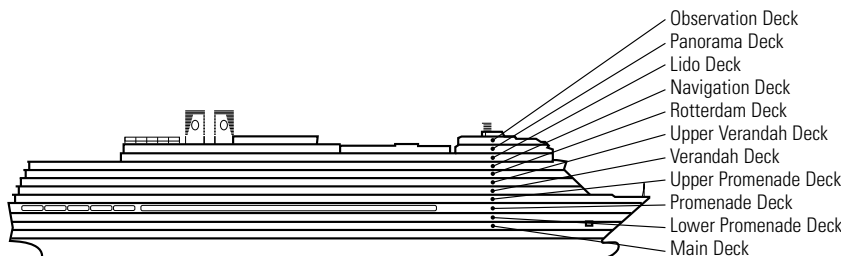

- Observation Deck
- Panorama Deck
- Lido Deck
- Navigation Deck
- Rotterdam Deck
- Upper Verandah Deck
- Verandah Deck
- Upper Promenade Deck
- Promenade Deck
- Lower Promenade Deck
- Main Deck