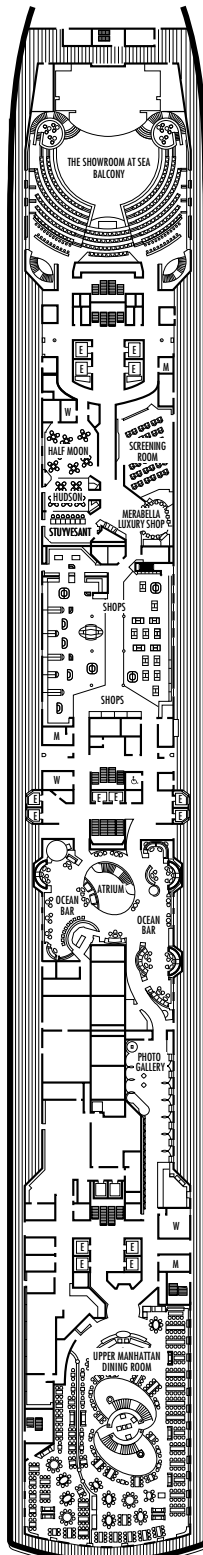

**MAIN DECK**  
Staterooms 1001–1130  
252 ft. from bow to  
Staterooms 1001 & 1002.

75 ft. to stern from  
Stateroom 1130.

**LOWER PROMENADE DECK**

**PROMENADE DECK**

**UPPER PROMENADE DECK**  
Staterooms 4001–4189  
103 ft. from bow to  
Staterooms 4001 & 4002.

5 ft. to stern from  
Staterooms 4182 & 4189.

**VERANDAH DECK**  
Staterooms 5001–5193  
103 ft. from bow to  
Staterooms 5001 & 5002.

7 ft. to stern from  
Staterooms 5192 & 5193.

**UPPER VERANDAH DECK**  
Staterooms 6001–6181  
112 ft. from bow to  
Staterooms 6003 & 6004.

9 ft. to stern from  
Staterooms 6170 & 6181.

**STATEROOM SYMBOL LEGEND**

- Triple (2 lower beds, 1 sofa bed)
- Quad (2 lower beds, 1 sofa bed, 1 upper)
- △ Partial sea view
- × Fully obstructed view
- + Connecting rooms
- \* Shower only
- ♣ Single sink vanity