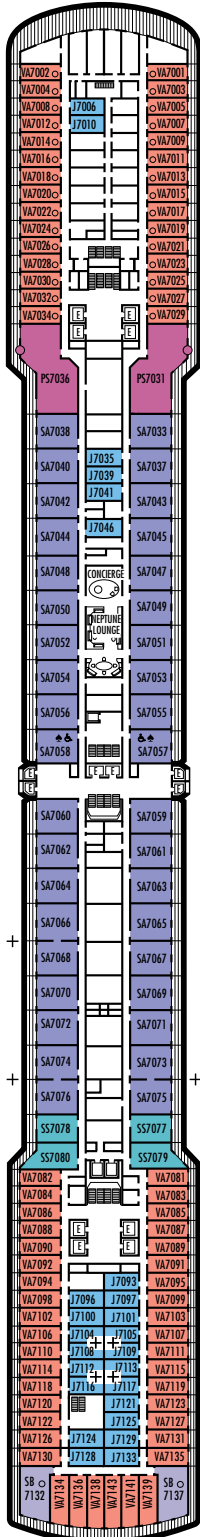

SS SY SZ

Superior Verandah Suites: 2 lower beds convertible to 1 queen-size bed, bathroom with dual-sink vanity, full-size whirlpool bath & shower & additional shower stall, large sitting area, private verandah, 1 sofa bed for 1 person, floor-to-ceiling windows.

VERANDAH STATEROOMS

VQ V VA VB VC

Deluxe Verandah Ocean-view: 2 lower beds convertible to 1 queen-size bed, bathtub & shower, sitting area, private verandah, floor-to-ceiling windows.

OCEAN-VIEW STATEROOMS

CA* C D DD E

F
Large: 2 lower beds convertible to 1 queen-size bed, bathtub & shower.

G GG

Large: 2 lower beds convertible to 1 queen-size bed, bathtub & shower, floor-to-ceiling windows. G-category staterooms have partial sea views. GG-category staterooms have fully obstructed views.

H HH

Large: 2 lower beds convertible to 1 queen-size bed, bathtub & shower, floor-to-ceiling windows. H- & HH-category staterooms have fully obstructed views.

INTERIOR STATEROOMS

IA* I

Large or Standard: 2 lower beds convertible to 1 queen-size bed, shower. Staterooms IA10043 and IA10044 have fully obstructed windows.

J K

Large or Standard: 2 lower beds convertible to 1 queen-size bed, shower.

L M MM N

Standard: 2 lower beds convertible to 1 queen-size bed, shower.

▼ Spa Suites and Staterooms. Opt for the serenity of a new Spa Suite or Stateroom, featuring modern spa amenities.

14 ft. to stern from
Staterooms 7138 & 7143.