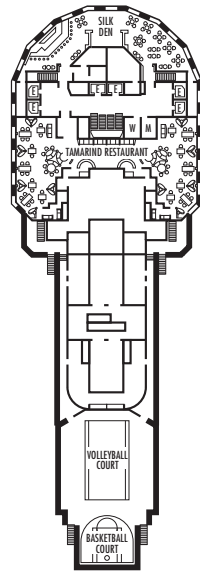

634 ft. to stern from Staterooms 11009 & 11010.

SS SY SZ

Superior Verandah Suites: 2 lower beds convertible to 1 queen-size bed, bathroom with dual-sink vanity, full-size whirlpool bath & shower & additional shower stall, large sitting area, private verandah, 1 sofa bed for 1 person, floor-to-ceiling windows.

VERANDAH STATEROOMS

VQ* V VA VB VC
VD VE VF VH

Deluxe Verandah Ocean-view: 2 lower beds convertible to 1 queen-size bed, bathtub & shower, sitting area, private verandah, floor-to-ceiling windows.

OCEAN-VIEW STATEROOMS

CA* C D DD E
F

Large: 2 lower beds convertible to 1 queen-size bed, bathtub & shower.

G GG H HH

Large: 2 lower beds convertible to 1 queen-size bed, bathtub & shower, floor-to-ceiling windows. All G-category staterooms have partial sea views. All GG-, H- & HH-category staterooms have fully obstructed views.

INTERIOR STATEROOMS

IA* I
Large or Standard: 2 lower beds convertible to 1 queen-size bed, shower. Staterooms IA10043 and IA10044 have fully obstructed windows.

J K

Large or Standard: 2 lower beds convertible to 1 queen-size bed, shower.

L M MM N

Standard: 2 lower beds convertible to 1 queen-size bed, shower.

▼ Spa Suites and Staterooms. Opt for the serenity of a new Spa Suite or Stateroom, featuring modern spa amenities.