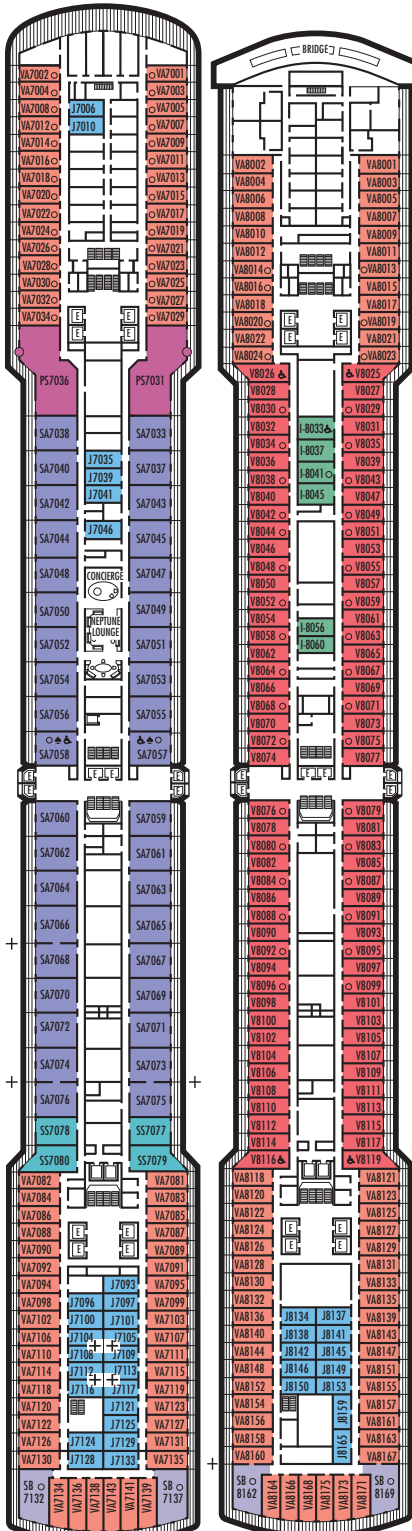

16 ft. to stern from Staterooms 8168 & 8175.

SS SY SZ

Superior Verandah Suites: 2 lower beds convertible to 1 queen-size bed, bathroom with dual-sink vanity, full-size whirlpool bath & shower & additional shower stall, large sitting area, private verandah, 1 sofa bed for 1 person, floor-to-ceiling windows.

VERANDAH STATEROOMS

VQ* V VA VB VC
VD VE VF VH

Deluxe Verandah Ocean-view: 2 lower beds convertible to 1 queen-size bed, bathtub & shower, sitting area, private verandah, floor-to-ceiling windows.

OCEAN-VIEW STATEROOMS

CA* C D DD E
F

Large: 2 lower beds convertible to 1 queen-size bed, bathtub & shower.

G GG H HH

Large: 2 lower beds convertible to 1 queen-size bed, bathtub & shower, floor-to-ceiling windows. All G-category staterooms have partial sea views. All GG-, H- & HH-category staterooms have fully obstructed views.

INTERIOR STATEROOMS

IA* I
Large or Standard: 2 lower beds convertible to 1 queen-size bed, shower. Staterooms IA10043 and IA10044 have fully obstructed windows.

J K

Large or Standard: 2 lower beds convertible to 1 queen-size bed, shower.

L M MM N

Standard: 2 lower beds convertible to 1 queen-size bed, shower.

▼ Spa Suites and Staterooms. Opt for the serenity of a new Spa Suite or Stateroom, featuring modern spa amenities.

14 ft. to stern from Staterooms 7138 & 7143.