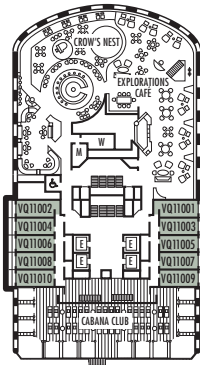

SS SY SZ

Superior Verandah Suites: 2 lower beds convertible to 1 queen-size bed, bathroom with dual-sink vanity, full-size whirlpool bath & shower & additional shower stall, large sitting area, private verandah, 1 sofa bed for 1 person, floor-to-ceiling windows.

VERANDAH STATEROOMS

VQ* V VA VB VC
VD VE VF VH

Deluxe Verandah Ocean-view: 2 lower beds convertible to 1 queen-size bed, bathtub & shower, sitting area, private verandah, floor-to-ceiling windows.

OCEAN-VIEW STATEROOMS

CA* C D DD E
F

Large: 2 lower beds convertible to 1 queen-size bed, bathtub & shower.

G GG H HH

Large: 2 lower beds convertible to 1 queen-size bed, bathtub & shower, floor-to-ceiling windows. All G-category staterooms have partial sea views. All GG-, H- & HH-category staterooms have fully obstructed views.

INTERIOR STATEROOMS

IA* I
Large or Standard: 2 lower beds convertible to 1 queen-size bed, shower. Staterooms IA10043 and IA10044 have fully obstructed windows.

J K

Large or Standard: 2 lower beds convertible to 1 queen-size bed, shower.

L M MM N

Standard: 2 lower beds convertible to 1 queen-size bed, shower.

▼ Spa Suites and Staterooms. Opt for the serenity of a new Spa Suite or Stateroom, featuring modern spa amenities.

14 ft. to stern from Staterooms 7138 & 7143.