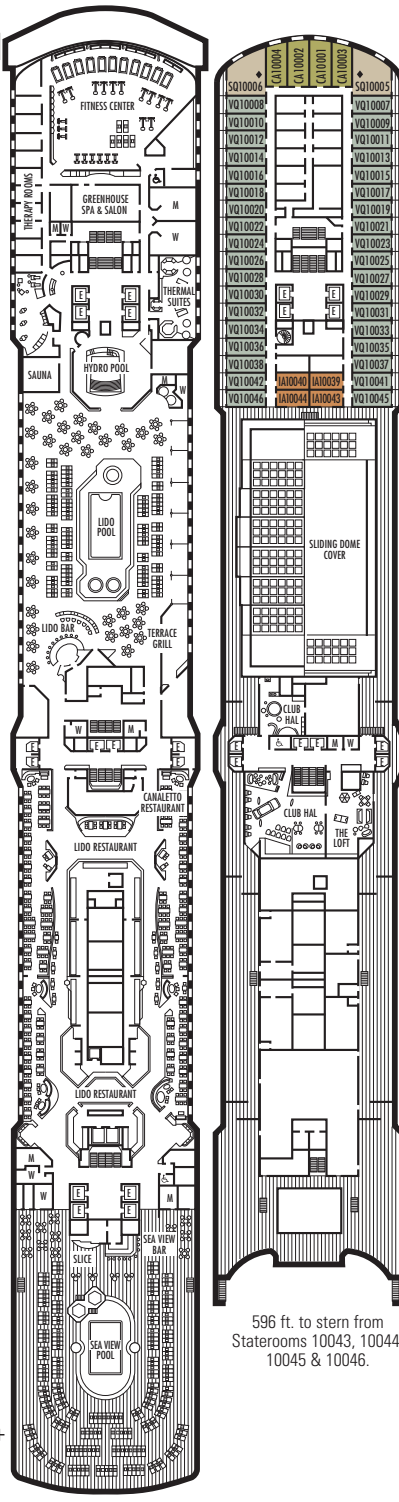

596 ft. to stern from Staterooms 10043, 10044, 10045 & 10046.

SS SY SZ

Superior Verandah Suites: 2 lower beds convertible to 1 queen-size bed, bathroom with dual-sink vanity, full-size whirlpool bath & shower & additional shower stall, large sitting area, private verandah, 1 sofa bed for 1 person, floor-to-ceiling windows.

VERANDAH STATEROOMS

VQ* V VA VB VC
VD VE VF VH

Deluxe Verandah Ocean-view: 2 lower beds convertible to 1 queen-size bed, bathtub & shower, sitting area, private verandah, floor-to-ceiling windows.

OCEAN-VIEW STATEROOMS

CA* C D DD E
F

Large: 2 lower beds convertible to 1 queen-size bed, bathtub & shower.

G GG H HH

Large: 2 lower beds convertible to 1 queen-size bed, bathtub & shower, floor-to-ceiling windows. All G-category staterooms have partial sea views. All GG-, H- & HH-category staterooms have fully obstructed views.

INTERIOR STATEROOMS

IA* I
Large or Standard: 2 lower beds convertible to 1 queen-size bed, shower. Staterooms IA10043 and IA10044 have fully obstructed windows.

J K

Large or Standard: 2 lower beds convertible to 1 queen-size bed, shower.

L M MM N

Standard: 2 lower beds convertible to 1 queen-size bed, shower.

▼ Spa Suites and Staterooms. Opt for the serenity of a new Spa Suite or Stateroom, featuring modern spa amenities.