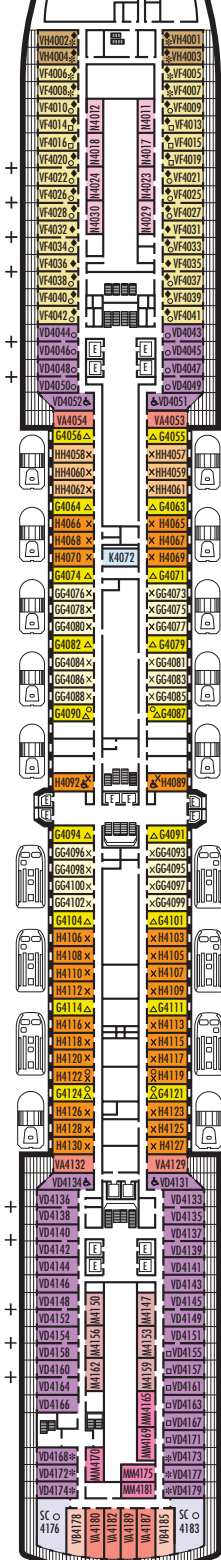

MAIN DECK
Staterooms 1001–1130
252 ft. from bow to
Staterooms 1001 & 1002.

LOWER PROMENADE DECK

PROMENADE DECK

UPPER PROMENADE DECK
Staterooms 4001–4189
103 ft. from bow to
Staterooms 4001 & 4002.

VERANDAH DECK
Staterooms 5001–5193
103 ft. from bow to
Staterooms 5001 & 5002.

UPPER VERANDAH DECK
Staterooms 6001–6181
112 ft. from bow to
Staterooms 6003 & 6004.

75 ft. to stern from
Stateroom 1130.

5 ft. to stern from
Staterooms 4182 & 4189.

7 ft. to stern from
Staterooms 5192 & 5193.

9 ft. to stern from
Staterooms 6170 & 6181.

STATEROOM SYMBOL LEGEND

- Triple (2 lower beds, 1 sofa bed)
- Quad (2 lower beds, 1 sofa bed, 1 upper)
- △ Partial sea view
- × Fully obstructed view
- + Connecting rooms
- * Shower only
- ♠ Single-sink vanity

SHIP SPECIFICATIONS & FACILITIES

- 2,106 Guests
- 86,700 Gross Tons
- 936 Feet Long
- Automatic Stabilizers
- 11 Guest Decks
- 14 Guest Elevators
- 4 Outside Elevators
- 5 Restaurants
- 2 Show Lounges
- Outdoor Swimming Pools (one with sliding glass roof)
- Spa & Salon
- Fitness Center
- Suite Lounge
- Duty-free Shops
- Internet Center
- Library
- Casino
- Basketball Court
- Volleyball Court