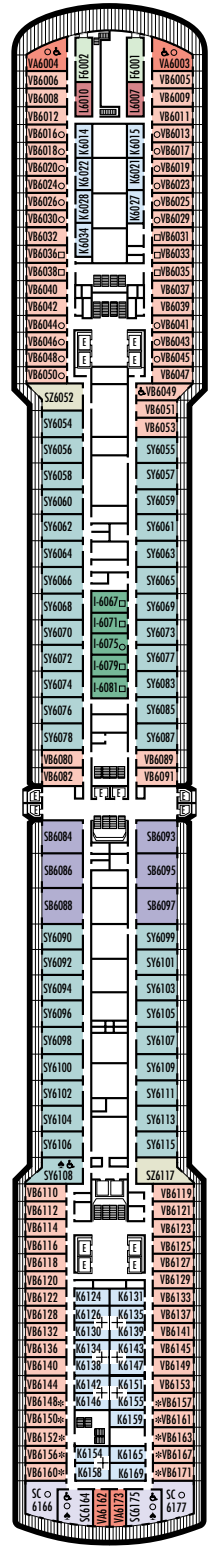

MAIN DECK
Staterooms 1001–1127
252 ft. from bow to
Staterooms 1001 & 1002.

LOWER PROMENADE DECK

PROMENADE DECK

UPPER PROMENADE DECK
Staterooms 4001–4185
102 ft. from bow to
Staterooms 4001 & 4002.

VERANDAH DECK
Staterooms 5001–5191
102 ft. from bow to
Staterooms 5001 & 5002.

UPPER VERANDAH DECK
Staterooms 6001–6177
112 ft. from bow to
Staterooms 6003 & 6004.

102 ft. to stern from
Staterooms 1123 & 1127.

9 ft. to stern from
Staterooms 4174 & 4179.

23 ft. to stern from
Staterooms 5184 & 5185.

21 ft. to stern from
Staterooms 6162 & 6173.

STATEROOM SYMBOL LEGEND

- Triple (2 lower beds, 1 sofa bed)
- Quad (2 lower beds, 1 sofa bed, 1 upper)
- △ Partial sea view
- × Fully obstructed view
- ⊕ Connecting rooms
- * Shower only
- ♠ Single-sink vanity

SHIP SPECIFICATIONS & FACILITIES

- 1,916 Guests
- 82,305 Gross Tons
- 936 Feet Long
- Automatic Stabilizers
- 11 Guest Decks
- 14 Guest Elevators
- 4 Outside Elevators
- 4 Restaurants
- 2 Show Lounges
- Outdoor Swimming Pools (one with sliding glass roof)
- Spa & Salon
- Fitness Center
- Suite Lounge
- Duty-free Shops
- Internet Center
- Library
- Casino
- Basketball Court
- Volleyball Court