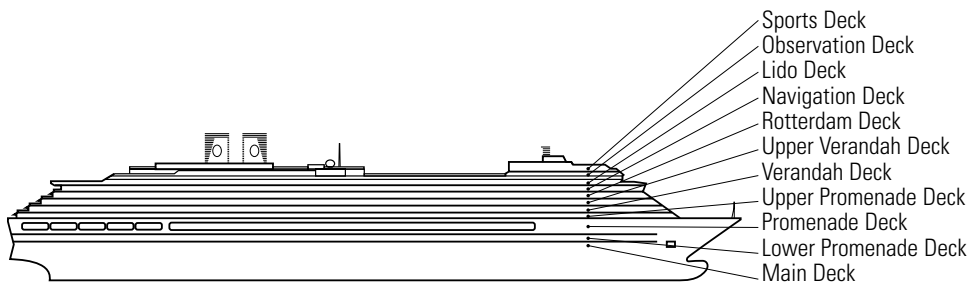

EFFECTIVE UNTIL APRIL 2, 2009

ms Oosterdam

DECK PLANS & STATEROOMS

The deck plans are color-coded by category of stateroom, and the category letter precedes the stateroom number in each room. All staterooms are equipped with flat-panel television, mini-bar, DVD player, mini-safe, data port, telephone and multi-channel music.

Important Note: Not all staterooms within each category have the same furniture configuration and/or facilities. Appropriate symbols within the rooms on the deck plans describe differences from the stateroom descriptions below.

All information is subject to change.

STATEROOM SYMBOL LEGEND

- Shower only
- Triple (2 lower beds, 1 sofa bed)
- Quad (2 lower beds, 1 sofa bed, 1 upper)
- △ Partial sea view
- × Fully obstructed view
- + Connecting rooms
- Staterooms have solid steel verandah railings instead of clear-view Plexiglas® railings
- ♿ Staterooms SC6156, SC6167, SY5001, SY5002, SY6108, SS8068, VA6003, VA6004, VA8031, VA8032, VB6049, VD4051, VD4052, VD4131, VD4132, VF5051, VF5054, VF5137, VF5140, C1081, C1082, D1100, H4089, H4090, I-8037, J1074, N1011, N1012 are wheelchair accessible, shower only.

LIDO DECK