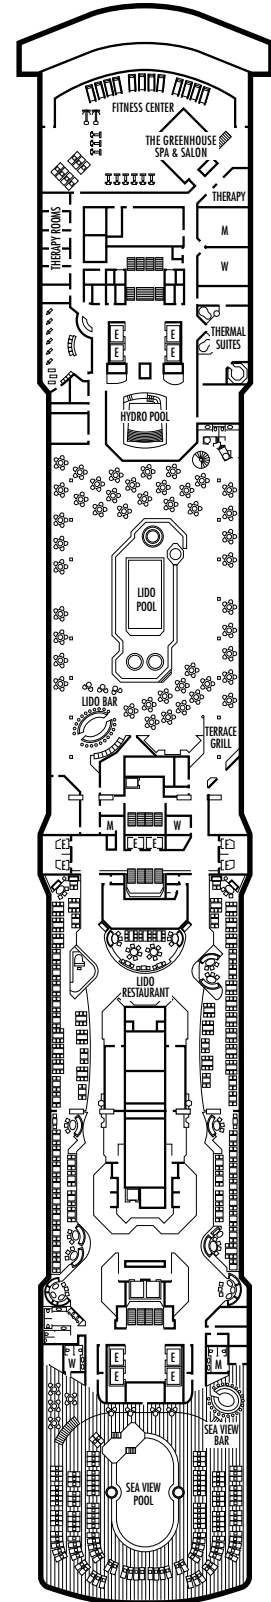

EFFECTIVE UNTIL APRIL 2, 2009

ms Oosterdam

DECK PLANS & STATEROOMS

The deck plans are color-coded by category of stateroom, and the category letter precedes the stateroom number in each room. All staterooms are equipped with flat-panel television, mini-bar, DVD player, mini-safe, data port, telephone and multi-channel music.

Important Note: Not all staterooms within each category have the same furniture configuration and/or facilities. Appropriate symbols within the rooms on the deck plans describe differences from the stateroom descriptions below.

All information is subject to change.

STATEROOM SYMBOL LEGEND

- Shower only
- Triple (2 lower beds, 1 sofa bed)
- Quad (2 lower beds, 1 sofa bed, 1 upper)
- △ Partial sea view
- × Fully obstructed view
- + Connecting rooms
- Staterooms have solid steel verandah railings instead of clear-view Plexiglas® railings
- ♿ Staterooms SC6156, SC6167, SY5001, SY5002, SY6108, SS8068, VA6003, VA6004, VA8031, VA8032, VB6049, VD4051, VD4052, VD4131, VD4132, VF5051, VF5054, VF5137, VF5140, C1081, C1082, D1100, H4089, H4090, I-8037, J1074, N1011, N1012 are wheelchair accessible, shower only.

LIDO DECK