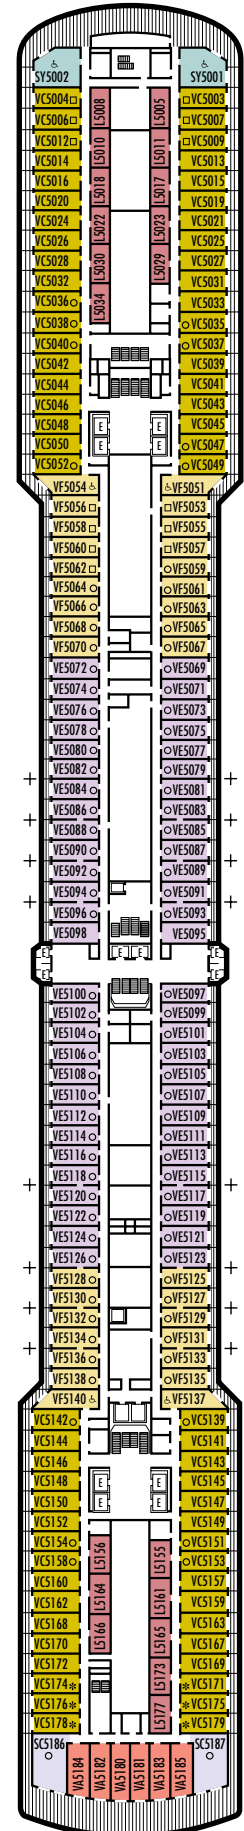

VERANDAH DECK
Staterooms 5001-5187