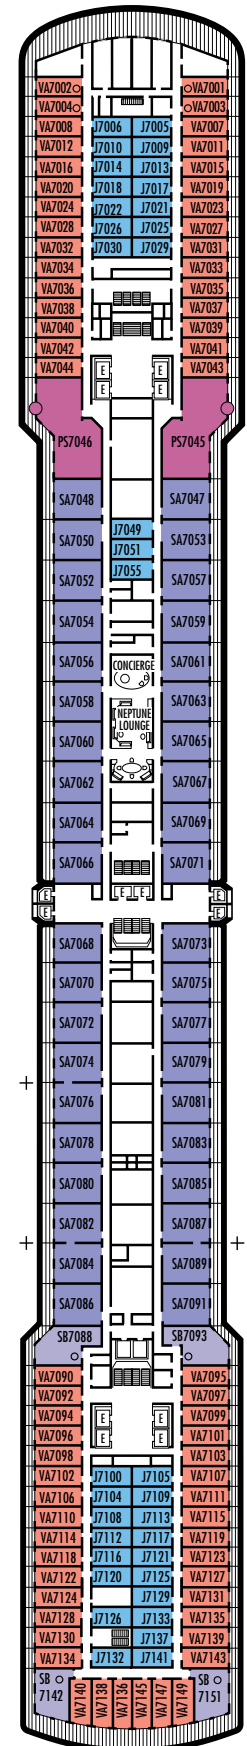

- Shower only
- Triple (2 lower beds, 1 sofa bed)
- Quad (2 lower beds, 1 sofa bed, 1 upper)
- △ Partial sea view
- × Fully obstructed view
- + Connecting rooms
- Staterooms have solid steel verandah railings instead of clear-view Plexiglas® railings
- ♿ Staterooms SC6164, SC6175, SY5001, SY5002, SY6108, SS8068, VA6003, VA6004, VA8031, VA8032, VB6049, VD4051, VD4052, VD4131, VD4132, VF5051, VF5054, VF5137, VF5140, C1081, C1082, D1100, H4089, H4090, I-8037, J1074, N1011, N1012 are wheelchair accessible, shower only.

VERANDAH SUITES

PS
Penthouse Verandah Suites: Bedroom with 1 king-size bed, oversize whirlpool bath & shower & additional shower stall, living room, dining room, dressing room, private verandah with whirlpool, pantry, 1 sofa bed for 2 persons, microwave, refrigerator, guest toilet, private stereo system, floor-to-ceiling windows.

SA SB
Deluxe Verandah Suites: 2 lower beds convertible to 1 king-size bed, bathroom with dual sink vanity, full-size whirlpool bath & shower & additional shower stall, large sitting area, dressing room, private verandah, 1 sofa bed for 2 persons, floor-to-ceiling windows.

VERANDAH STATEROOMS

VA
Deluxe Verandah Outside: 2 lower beds convertible to 1 queen-size bed, bathtub & shower, sitting area, private verandah, floor-to-ceiling windows.

INSIDE STATEROOMS

J
Large or Standard: 2 lower beds convertible to 1 queen-size bed, shower.