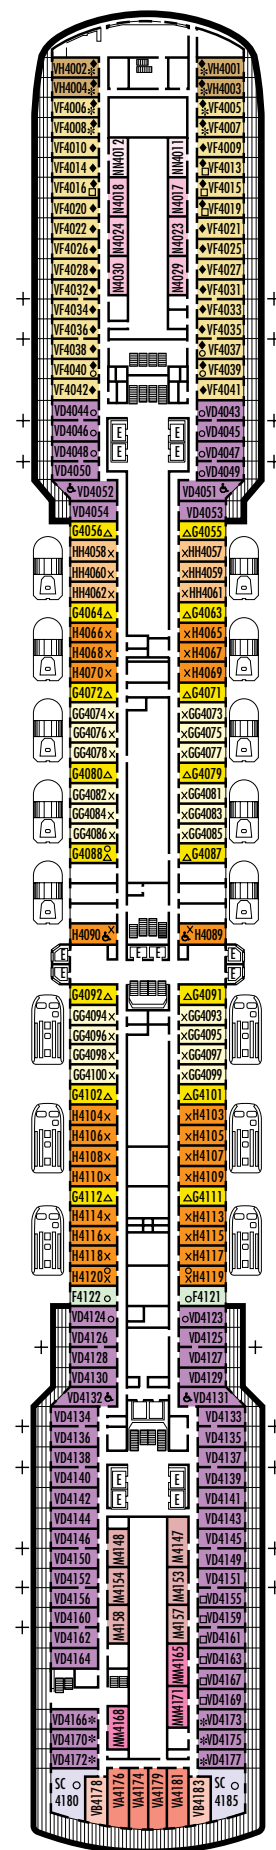

VERANDAH SUITES

SC

Deluxe Verandah Suites: 2 lower beds convertible to 1 king-size bed, bathroom with dual sink vanity, full-size whirlpool bath & shower & additional shower stall, large sitting area, dressing room, private verandah, 1 sofa bed for 2 persons, floor-to-ceiling windows.

VERANDAH STATEROOMS

VA VB VD VF VH

Deluxe Verandah Outside: 2 lower beds convertible to 1 queen-size bed, bathtub & shower, sitting area, private verandah, floor-to-ceiling windows.

OCEAN-VIEW STATEROOMS

F

Large: 2 lower beds convertible to 1 queen-size bed, bathtub & shower.

G GG

Large: 2 lower beds convertible to 1 queen-size bed, bathtub & shower. All G-category staterooms have partial sea views. All GG-category staterooms have fully obstructed views.

H HH

Large: 2 lower beds convertible to 1 queen-size bed, bathtub & shower. All H- & HH-category staterooms have fully obstructed views.

INSIDE STATEROOMS

M MM N NN

Standard: 2 lower beds convertible to 1 queen-size bed, shower.

UPPER PROMENADE DECK

Staterooms 4001-4185