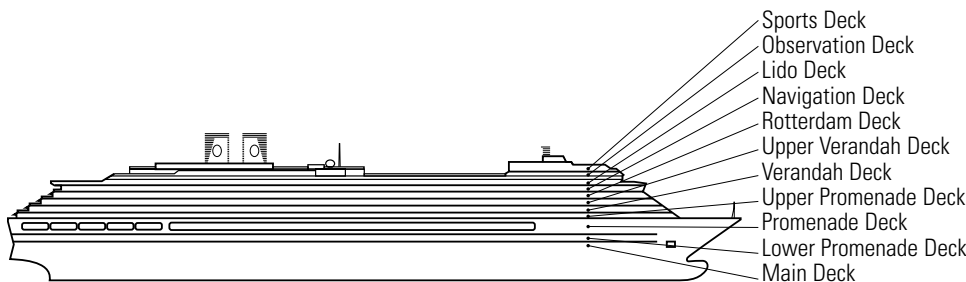

VERANDAH SUITES

PS
Penthouse Verandah Suites: Bedroom with 1 king-size bed, oversize whirlpool bath & shower & additional shower stall, living room, dining room, dressing room, private verandah with whirlpool, pantry, 1 sofa bed for 2 persons, microwave, refrigerator, guest toilet, private stereo system, floor-to-ceiling windows.

SA SB
Deluxe Verandah Suites: 2 lower beds convertible to 1 king-size bed, bathroom with dual sink vanity, full-size whirlpool bath & shower & additional shower stall, large sitting area, dressing room, private verandah, 1 sofa bed for 2 persons, floor-to-ceiling windows.

VERANDAH STATEROOMS

VA
Deluxe Verandah Outside: 2 lower beds convertible to 1 queen-size bed, bathtub & shower, sitting area, private verandah, floor-to-ceiling windows.

INSIDE STATEROOMS

J
Large or Standard: 2 lower beds convertible to 1 queen-size bed, shower.

ROTTERDAM DECK
Staterooms 7001-7133