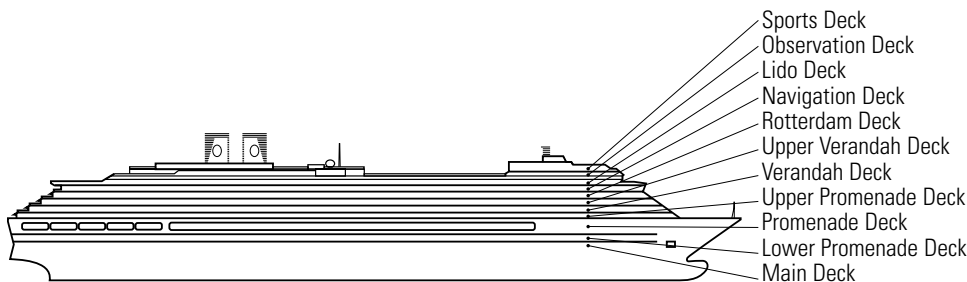

EFFECTIVE UNTIL APRIL 2, 2009
ms Oosterdam
DECK PLANS & STATEROOMS

The deck plans are color-coded by category of stateroom, and the category letter precedes the stateroom number in each room. All staterooms are equipped with flat-panel television, mini-bar, DVD player, mini-safe, data port, telephone and multi-channel music.

Important Note: Not all staterooms within each category have the same furniture configuration and/or facilities. Appropriate symbols within the rooms on the deck plans describe differences from the stateroom descriptions below.

All information is subject to change.

STATEROOM SYMBOL LEGEND

- Shower only
- Triple (2 lower beds, 1 sofa bed)
- Quad (2 lower beds, 1 sofa bed, 1 upper)
- △ Partial sea view
- × Fully obstructed view
- + Connecting rooms
- Staterooms have solid steel verandah railings instead of clear-view Plexiglas® railings
- ♿ Staterooms SC6156, SC6167, SY5001, SY5002, SY6108, SS8068, VA6003, VA6004, VA8031, VA8032, VB6049, VD4051, VD4052, VD4131, VD4132, VF5051, VF5054, VF5137, VF5140, C1081, C1082, D1100, H4089, H4090, I-8037, J1074, N1011, N1012 are wheelchair accessible, shower only.