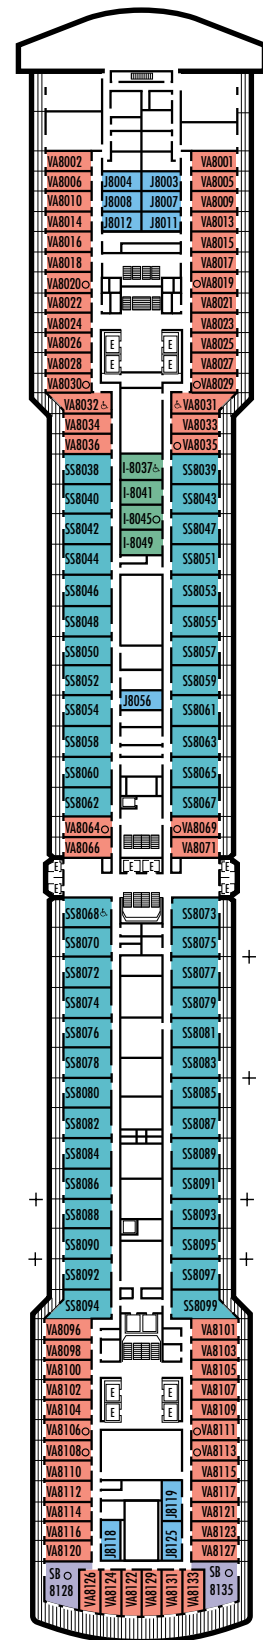

VERANDAH SUITES

SB
Deluxe Verandah Suites: 2 lower beds convertible to 1 king-size bed, bathroom with dual sink vanity, full-size whirlpool bath & shower & additional shower stall, large sitting area, dressing room, private verandah, 1 sofa bed for 2 persons, floor-to-ceiling windows.

SS
Superior Verandah Suites: 2 lower beds convertible to 1 queen-size bed, bathroom with dual sink vanity, full-size whirlpool bath & shower & additional shower stall, large sitting area, dressing room, private verandah, 1 sofa bed for 1 person, floor-to-ceiling windows.

VERANDAH STATEROOMS

VA
Deluxe Verandah Outside: 2 lower beds convertible to 1 queen-size bed, bathtub & shower, sitting area, private verandah, floor-to-ceiling windows.

INSIDE STATEROOMS

I
Large: 2 lower beds convertible to 1 queen-size bed, shower.

J
Large or Standard: 2 lower beds convertible to 1 queen-size bed, shower.

NAVIGATION DECK
Staterooms 8001-8135