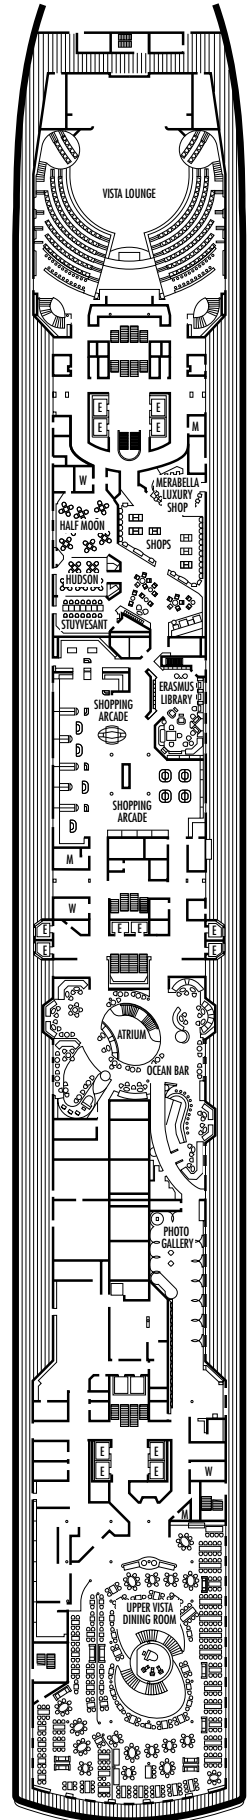

EFFECTIVE APRIL 24, 2009

ms Oosterdam

DECK PLANS & STATEROOMS

The deck plans are color-coded by category of stateroom, and the category letter precedes the stateroom number in each room. All staterooms are equipped with flat-panel television, mini-bar, DVD player, mini-safe, data port, telephone and multi-channel music.

Important Note: Not all staterooms within each category have the same furniture configuration and/or facilities. Appropriate symbols within the rooms on the deck plans describe differences from the stateroom descriptions below.

All information is subject to change.

STATEROOM SYMBOL LEGEND

- Shower only
- Triple (2 lower beds, 1 sofa bed)
- Quad (2 lower beds, 1 sofa bed, 1 upper)
- △ Partial sea view
- × Fully obstructed view
- + Connecting rooms
- Staterooms have solid steel verandah railings instead of clear-view Plexiglas® railings
- ♿ Staterooms SC6164, SC6175, SY5001, SY5002, SY6108, SS8068, VA6003, VA6004, VA8031, VA8032, VB6049, VD4051, VD4052, VD4131, VD4132, VF5051, VF5054, VF5137, VF5140, C1081, C1082, D1100, H4089, H4090, I-8037, J1074, N1011, N1012 are wheelchair accessible, shower only.