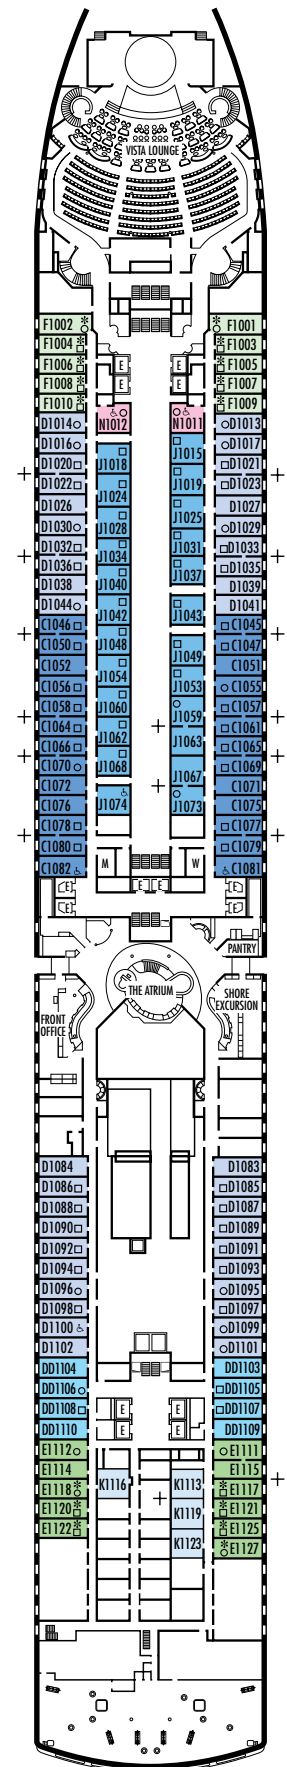

MAIN DECK
Staterooms 1001-1127