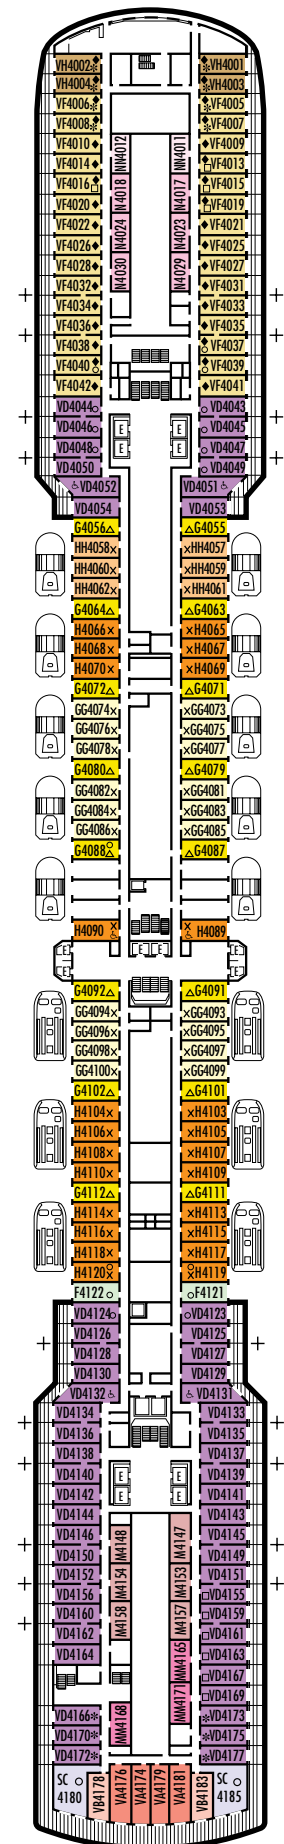

VERANDAH SUITES

SC
Deluxe Verandah Suites: 2 lower beds convertible to 1 king-size bed, bathroom with dual sink vanity, full-size whirlpool bath & shower & additional shower stall, large sitting area, dressing room, private verandah, 1 sofa bed for 2 persons, floor-to-ceiling windows.

VERANDAH STATEROOMS

VA VB VD VF VH
Deluxe Verandah Outside: 2 lower beds convertible to 1 queen-size bed, bathtub & shower, sitting area, private verandah, floor-to-ceiling windows.

OCEAN-VIEW STATEROOMS

F
Large: 2 lower beds convertible to 1 queen-size bed, bathtub & shower.

G GG
Large: 2 lower beds convertible to 1 queen-size bed, bathtub & shower. All G-category staterooms have partial sea views. All GG-category staterooms have fully obstructed views.

H HH
Large: 2 lower beds convertible to 1 queen-size bed, bathtub & shower. All H- & HH-category staterooms have fully obstructed views.

INSIDE STATEROOMS

M MM N NN
Standard: 2 lower beds convertible to 1 queen-size bed, shower.

UPPER PROMENADE DECK
Staterooms 4001–4185