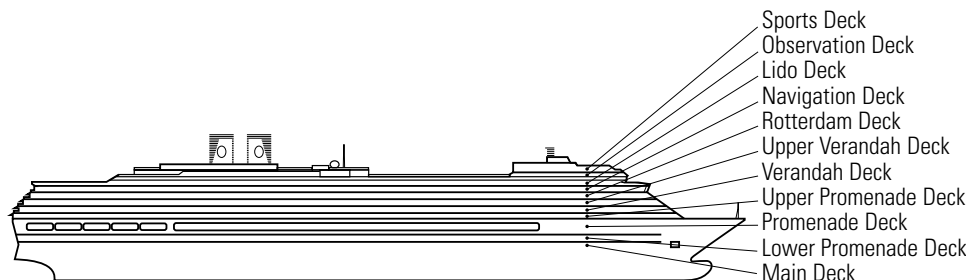

### INSIDE STATEROOMS

**I**

**Large:** 2 lower beds convertible to 1 queen-size bed, shower.

**K**

**Large or Standard:** 2 lower beds convertible to 1 queen-size bed, shower.

**L**

**Standard:** 2 lower beds convertible to 1 queen-size bed, shower.