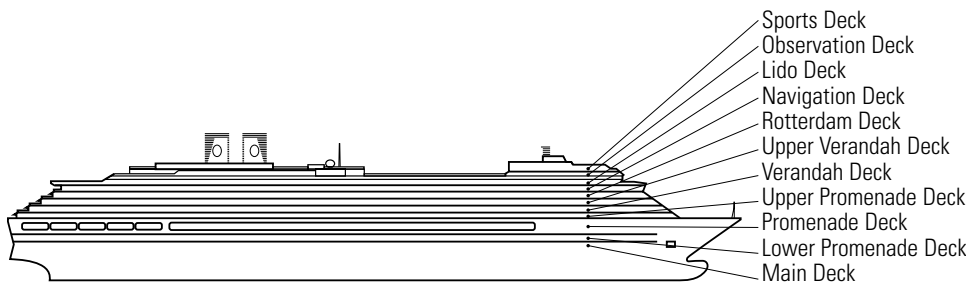

**L**

**Standard:** 2 lower beds convertible to 1 queen-size bed, shower.

**EFFECTIVE UNTIL APRIL 2, 2009**  
**ms Oosterdam**  
**DECK PLANS & STATEROOMS**

The deck plans are color-coded by category of stateroom, and the category letter precedes the stateroom number in each room. All staterooms are equipped with flat-panel television, mini-bar, DVD player, mini-safe, data port, telephone and multi-channel music.