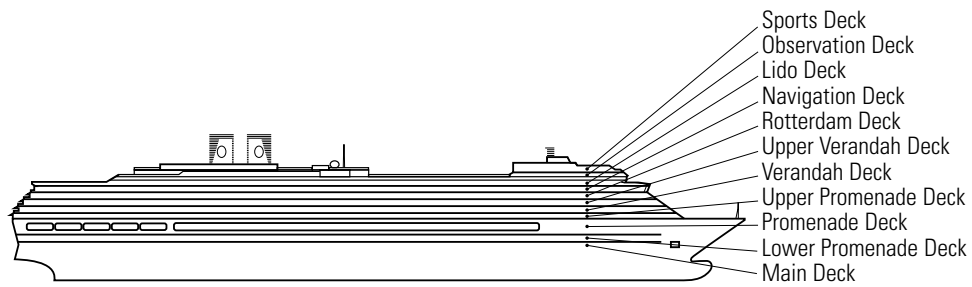

EFFECTIVE APRIL 24, 2009

ms Oosterdam

DECK PLANS & STATEROOMS

The deck plans are color-coded by category of stateroom, and the category letter precedes the stateroom number in each room. All staterooms are equipped with flat-panel television, mini-bar, DVD player, mini-safe, data port, telephone and multi-channel music.

Important Note: Not all staterooms within each category have the same furniture configuration and/or facilities. Appropriate symbols within the rooms on the deck plans describe differences from the stateroom descriptions below.

All information is subject to change.

STATEROOM SYMBOL LEGEND

- Shower only
- Triple (2 lower beds, 1 sofa bed)
- Quad (2 lower beds, 1 sofa bed, 1 upper)
- △ Partial sea view
- × Fully obstructed view
- + Connecting rooms
- Staterooms have solid steel verandah railings instead of clear-view Plexiglas® railings
- ♿ Staterooms SC6164, SC6175, SY5001, SY5002, SY6108, SS8068, VA6003, VA6004, VA8031, VA8032, VB6049, VD4051, VD4052, VD4131, VD4132, VF5051, VF5054, VF5137, VF5140, C1081, C1082, D1100, H4089, H4090, I-8037, J1074, N1011, N1012 are wheelchair accessible, shower only.