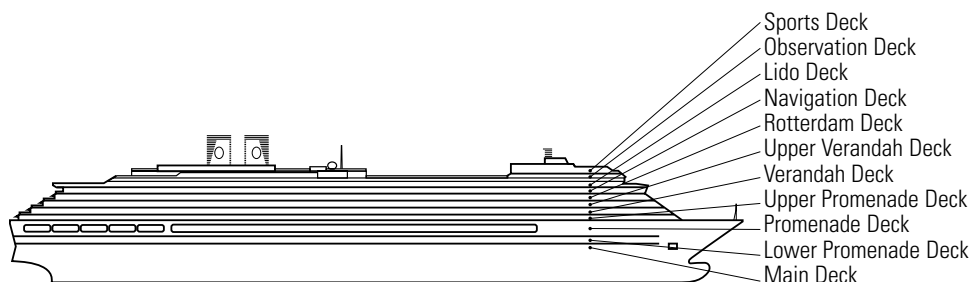

EFFECTIVE UNTIL APRIL 2, 2009

ms Oosterdam

DECK PLANS & STATEROOMS

The deck plans are color-coded by category of stateroom, and the category letter precedes the stateroom number in each room. All staterooms are equipped with flat-panel television, mini-bar, DVD player, mini-safe, data port, telephone and multi-channel music.

Important Note: Not all staterooms within each category have the same furniture configuration and/or facilities. Appropriate symbols within the rooms on the deck plans describe differences from the stateroom descriptions below.

All information is subject to change.

STATEROOM SYMBOL LEGEND

- Shower only
- Triple (2 lower beds, 1 sofa bed)
- Quad (2 lower beds, 1 sofa bed, 1 upper)
- △ Partial sea view
- × Fully obstructed view
- + Connecting rooms
- Staterooms have solid steel verandah railings instead of clear-view Plexiglas® railings
- ♿ Staterooms SC6156, SC6167, SY5001, SY5002, SY6108, SS8068, VA6003, VA6004, VA8031, VA8032, VB6049, VD4051, VD4052, VD4131, VD4132, VF5051, VF5054, VF5137, VF5140, C1081, C1082, D1100, H4089, H4090, I-8037, J1074, N1011, N1012 are wheelchair accessible, shower only.