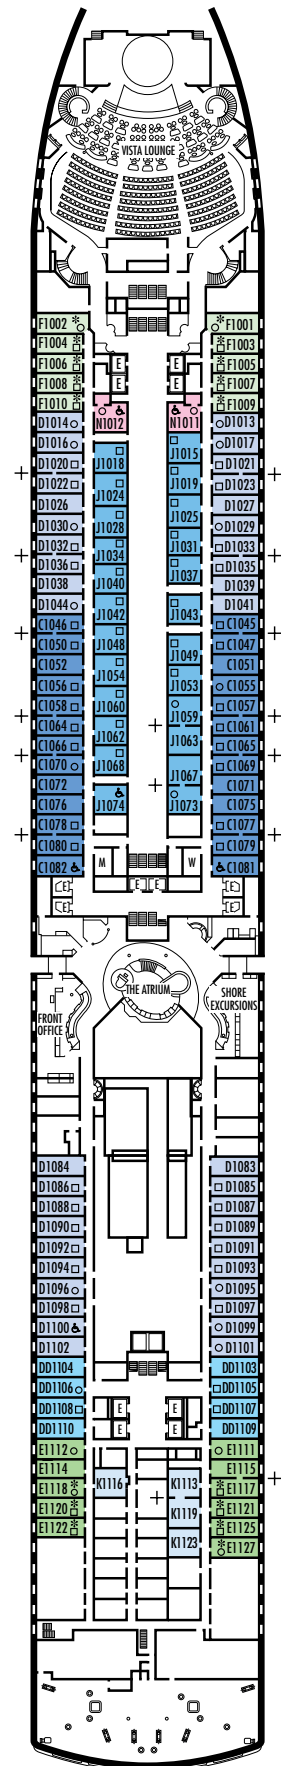

MAIN DECK Staterooms 1001-1127