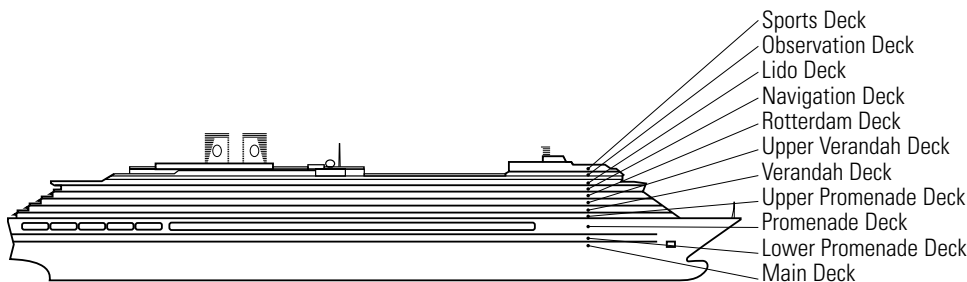

EFFECTIVE UNTIL APRIL 2, 2009
ms Oosterdam
DECK PLANS & STATEROOMS

The deck plans are color-coded by category of stateroom, and the category letter precedes the stateroom number in each room. All staterooms are equipped with flat-panel television, mini-bar, DVD player, mini-safe, data port, telephone and multi-channel music.

Important Note: Not all staterooms within each category have the same furniture configuration and/or facilities. Appropriate symbols within the rooms on the deck plans describe differences from the stateroom descriptions below.

All information is subject to change.

STATEROOM SYMBOL LEGEND

- Shower only
- Triple (2 lower beds, 1 sofa bed)
- Quad (2 lower beds, 1 sofa bed, 1 upper)
- △ Partial sea view
- × Fully obstructed view
- + Connecting rooms
- Staterooms have solid steel verandah railings instead of clear-view Plexiglas® railings
- ♿ Staterooms SC6156, SC6167, SY5001, SY5002, SY6108, SS8068, VA6003, VA6004, VA8031, VA8032, VB6049, VD4051, VD4052, VD4131, VD4132, VF5051, VF5054, VF5137, VF5140, C1081, C1082, D1100, H4089, H4090, I-8037, J1074, N1011, N1012 are wheelchair accessible, shower only.

OCEAN-VIEW STATEROOMS

C **D** **DD** **E** **F**
Large: 2 lower beds convertible to 1 queen-size bed, bathtub & shower.

INSIDE STATEROOMS

J **K**
Large or Standard: 2 lower beds convertible to 1 queen-size bed, shower.
N
Standard: 2 lower beds convertible to 1 queen-size bed, shower.