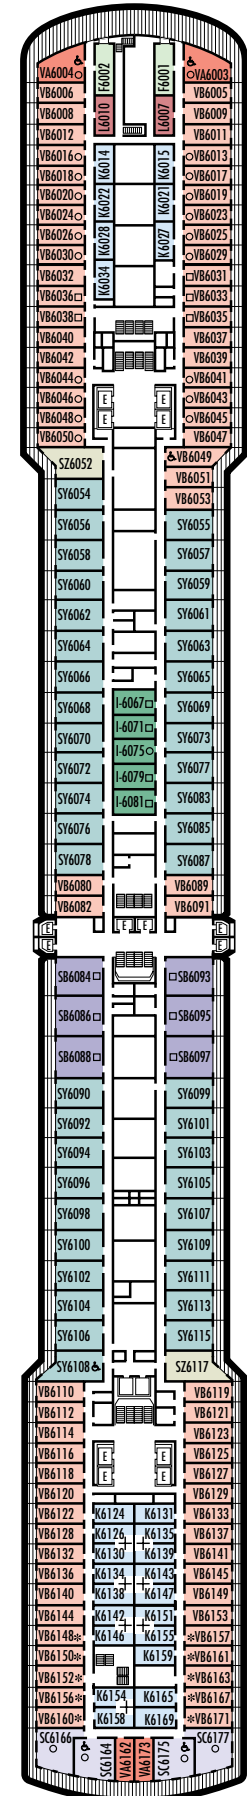

VERANDAH SUITES

SB SC

Deluxe Verandah Suites: 2 lower beds convertible to 1 king-size bed, bathroom with dual sink vanity, full-size whirlpool bath & shower & additional shower stall, large sitting area, dressing room, private verandah, 1 sofa bed for 2 persons, floor-to-ceiling windows.

SY SZ

Superior Verandah Suites: 2 lower beds convertible to 1 queen-size bed, bathroom with dual sink vanity, full-size whirlpool bath & shower & additional shower stall, large sitting area, dressing room, private verandah, 1 sofa bed for 1 person, floor-to-ceiling windows.

VERANDAH STATEROOMS

VA VB

Deluxe Verandah Outside: 2 lower beds convertible to 1 queen-size bed, bathtub & shower, sitting area, private verandah, floor-to-ceiling windows.

OCEAN-VIEW STATEROOMS

F

Large: 2 lower beds convertible to 1 queen-size bed, bathtub & shower.

INSIDE STATEROOMS

I

Large: 2 lower beds convertible to 1 queen-size bed, shower.

K

Large or Standard: 2 lower beds convertible to 1 queen-size bed, shower.

L

Standard: 2 lower beds convertible to 1 queen-size bed, shower.