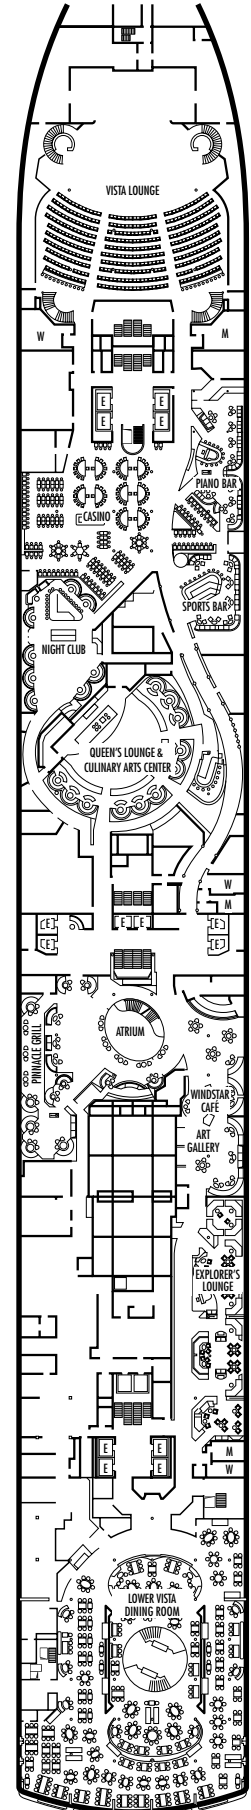

EFFECTIVE UNTIL APRIL 2, 2009
ms Oosterdam
DECK PLANS & STATEROOMS

The deck plans are color-coded by category of stateroom, and the category letter precedes the stateroom number in each room. All staterooms are equipped with flat-panel television, mini-bar, DVD player, mini-safe, data port, telephone and multi-channel music.

Important Note: Not all staterooms within each category have the same furniture configuration and/or facilities. Appropriate symbols within the rooms on the deck plans describe differences from the stateroom descriptions below.

All information is subject to change.

STATEROOM SYMBOL LEGEND

- Shower only
- Triple (2 lower beds, 1 sofa bed)
- Quad (2 lower beds, 1 sofa bed, 1 upper)
- △ Partial sea view
- × Fully obstructed view
- + Connecting rooms
- Staterooms have solid steel verandah railings instead of clear-view Plexiglas® railings
- ♿ Staterooms SC6156, SC6167, SY5001, SY5002, SY6108, SS8068, VA6003, VA6004, VA8031, VA8032, VB6049, VD4051, VD4052, VD4131, VD4132, VF5051, VF5054, VF5137, VF5140, C1081, C1082, D1100, H4089, H4090, I-8037, J1074, N1011, N1012 are wheelchair accessible, shower only.