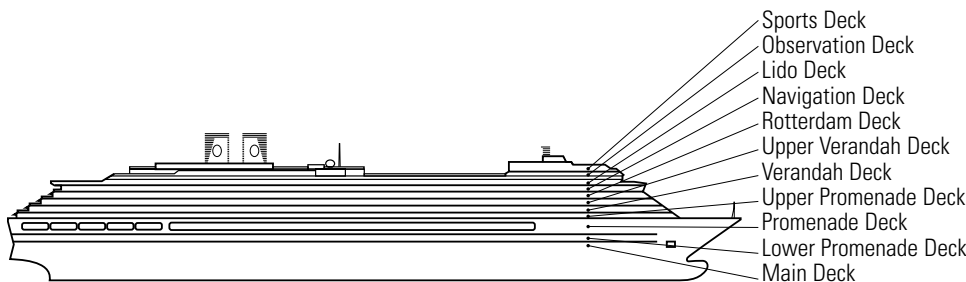

VERANDAH SUITES

SC
Deluxe Verandah Suites: 2 lower beds convertible to 1 king-size bed, bathroom with dual sink vanity, full-size whirlpool bath & shower & additional shower stall, large sitting area, dressing room, private verandah, 1 sofa bed for 2 persons, floor-to-ceiling windows.

VERANDAH STATEROOMS

VA VB VD VF VH
Deluxe Verandah Outside: 2 lower beds convertible to 1 queen-size bed, bathtub & shower, sitting area, private verandah, floor-to-ceiling windows.

OCEAN-VIEW STATEROOMS

F
Large: 2 lower beds convertible to 1 queen-size bed, bathtub & shower.

G GG
Large: 2 lower beds convertible to 1 queen-size bed, bathtub & shower. All G-category staterooms have partial sea views. All GG-category staterooms have fully obstructed views.

H HH
Large: 2 lower beds convertible to 1 queen-size bed, bathtub & shower. All H- & HH-category staterooms have fully obstructed views.

INSIDE STATEROOMS

M MM N NN
Standard: 2 lower beds convertible to 1 queen-size bed, shower.

UPPER PROMENADE DECK
Staterooms 4001–4185