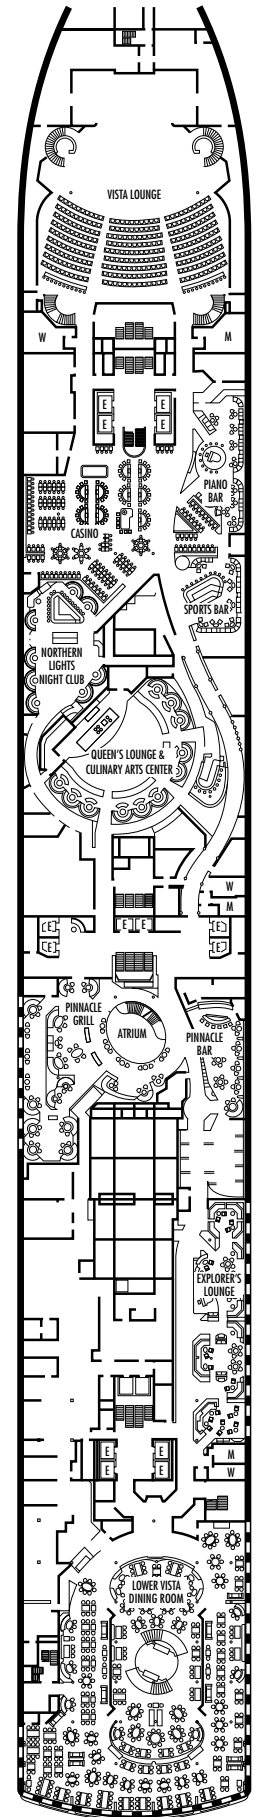

EFFECTIVE APRIL 24, 2009

ms Oosterdam

DECK PLANS & STATEROOMS

The deck plans are color-coded by category of stateroom, and the category letter precedes the stateroom number in each room. All staterooms are equipped with flat-panel television, mini-bar, DVD player, mini-safe, data port, telephone and multi-channel music.

Important Note: Not all staterooms within each category have the same furniture configuration and/or facilities. Appropriate symbols within the rooms on the deck plans describe differences from the stateroom descriptions below.

All information is subject to change.

STATEROOM SYMBOL LEGEND

- Shower only
- Triple (2 lower beds, 1 sofa bed)
- Quad (2 lower beds, 1 sofa bed, 1 upper)
- △ Partial sea view
- × Fully obstructed view
- + Connecting rooms
- Staterooms have solid steel verandah railings instead of clear-view Plexiglas® railings
- ♿ Staterooms SC6164, SC6175, SY5001, SY5002, SY6108, SS8068, VA6003, VA6004, VA8031, VA8032, VB6049, VD4051, VD4052, VD4131, VD4132, VF5051, VF5054, VF5137, VF5140, C1081, C1082, D1100, H4089, H4090, I-8037, J1074, N1011, N1012 are wheelchair accessible, shower only.