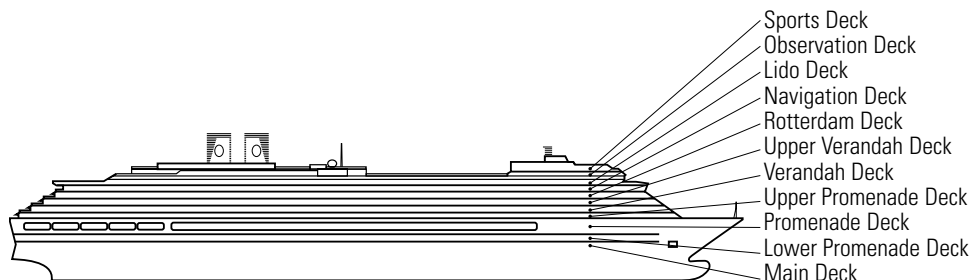

EFFECTIVE UNTIL APRIL 2, 2009

ms Oosterdam

DECK PLANS & STATEROOMS

The deck plans are color-coded by category of stateroom, and the category letter precedes the stateroom number in each room. All staterooms are equipped with flat-panel television, mini-bar, DVD player, mini-safe, data port, telephone and multi-channel music.

Important Note: Not all staterooms within each category have the same furniture configuration and/or facilities. Appropriate symbols within the rooms on the deck plans describe differences from the stateroom descriptions below.

All information is subject to change.

STATEROOM SYMBOL LEGEND

- Shower only
- Triple (2 lower beds, 1 sofa bed)
- Quad (2 lower beds, 1 sofa bed, 1 upper)
- △ Partial sea view
- × Fully obstructed view
- + Connecting rooms
- Staterooms have solid steel verandah railings instead of clear-view Plexiglas® railings
- ♿ Staterooms SC6156, SC6167, SY5001, SY5002, SY6108, SS8068, VA6003, VA6004, VA8031, VA8032, VB6049, VD4051, VD4052, VD4131, VD4132, VF5051, VF5054, VF5137, VF5140, C1081, C1082, D1100, H4089, H4090, I-8037, J1074, N1011, N1012 are wheelchair accessible, shower only.