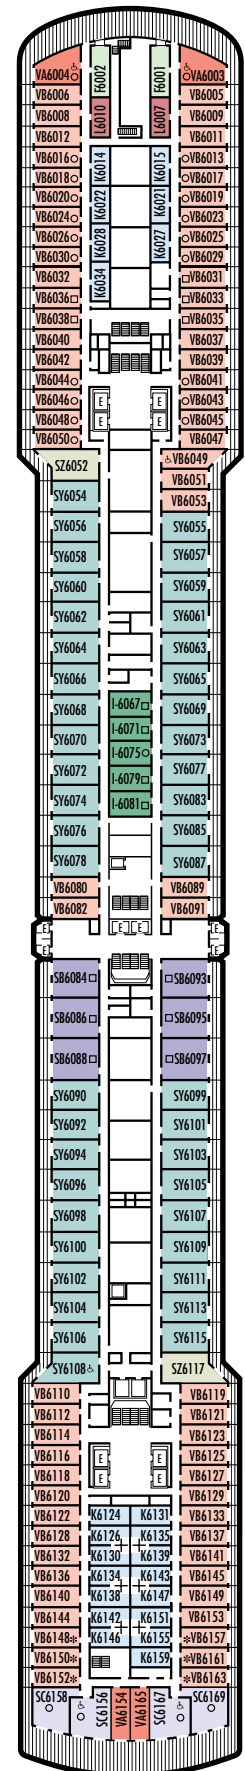

VERANDAH SUITES

SB SC

Deluxe Verandah Suites: 2 lower beds convertible to 1 king-size bed, bathroom with dual sink vanity, full-size whirlpool bath & shower & additional shower stall, large sitting area, dressing room, private verandah, 1 sofa bed for 2 persons, floor-to-ceiling windows.

SY SZ

Superior Verandah Suites: 2 lower beds convertible to 1 queen-size bed, bathroom with dual sink vanity, full-size whirlpool bath & shower & additional shower stall, large sitting area, dressing room, private verandah, 1 sofa bed for 1 person, floor-to-ceiling windows.

VERANDAH STATEROOMS

VA VB

Deluxe Verandah Outside: 2 lower beds convertible to 1 queen-size bed, bathtub & shower, sitting area, private verandah, floor-to-ceiling windows.

OCEAN-VIEW STATEROOMS

F

Large: 2 lower beds convertible to 1 queen-size bed, bathtub & shower.

INSIDE STATEROOMS

I

Large: 2 lower beds convertible to 1 queen-size bed, shower.

K

Large or Standard: 2 lower beds convertible to 1 queen-size bed, shower.

L

Standard: 2 lower beds convertible to 1 queen-size bed, shower.