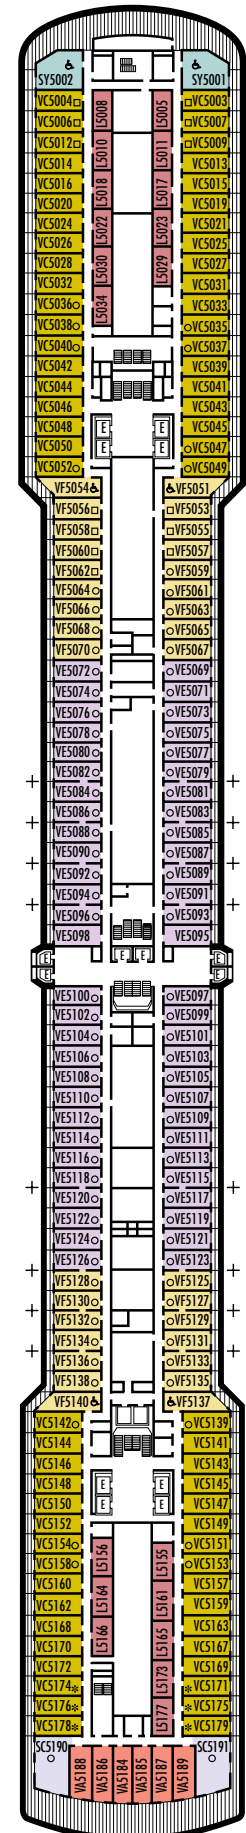

- Shower only
- Triple (2 lower beds, 1 sofa bed)
- Quad (2 lower beds, 1 sofa bed, 1 upper)
- △ Partial sea view
- X Fully obstructed view
- + Connecting rooms
- Staterooms have solid steel verandah railings instead of clear-view Plexiglas® railings
- ♿ Staterooms SC6164, SC6175, SY5001, SY5002, SY6108, SS8068, VA6003, VA6004, VA8031, VA8032, VB6049, VD4051, VD4052, VD4131, VD4132, VF5051, VF5054, VF5137, VF5140, C1081, C1082, D1100, H4089, H4090, I-8037, J1074, N1011, N1012 are wheelchair accessible, shower only.

VERANDAH SUITES

SC

Deluxe Verandah Suites: 2 lower beds convertible to 1 king-size bed, bathroom with dual sink vanity, full-size whirlpool bath & shower & additional shower stall, large sitting area, dressing room, private verandah, 1 sofa bed for 2 persons, floor-to-ceiling windows.

SY

Superior Verandah Suites: 2 lower beds convertible to 1 queen-size bed, bathroom with dual sink vanity, full-size whirlpool bath & shower & additional shower stall, large sitting area, dressing room, private verandah, 1 sofa bed for 1 person, floor-to-ceiling windows.

VERANDAH STATEROOMS

VA VC VE VF

Deluxe Verandah Outside: 2 lower beds convertible to 1 queen-size bed, bathtub & shower, sitting area, private verandah, floor-to-ceiling windows.

INSIDE STATEROOMS

L

Standard: 2 lower beds convertible to 1 queen-size bed, shower.

VERANDAH DECK

Staterooms 5001-5191