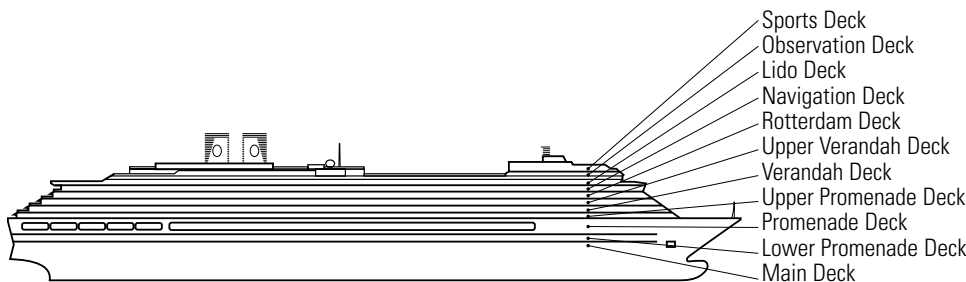

VERANDAH SUITES

SB
Deluxe Verandah Suites: 2 lower beds convertible to 1 king-size bed, bathroom with dual sink vanity, full-size whirlpool bath & shower & additional shower stall, large sitting area, dressing room, private verandah, 1 sofa bed for 2 persons, floor-to-ceiling windows.

SS
Superior Verandah Suites: 2 lower beds convertible to 1 queen-size bed, bathroom with dual sink vanity, full-size whirlpool bath & shower & additional shower stall, large sitting area, dressing room, private verandah, 1 sofa bed for 1 person, floor-to-ceiling windows.

VERANDAH STATEROOMS

VA
Deluxe Verandah Outside: 2 lower beds convertible to 1 queen-size bed, bathtub & shower, sitting area, private verandah, floor-to-ceiling windows.

INSIDE STATEROOMS

I
Large: 2 lower beds convertible to 1 queen-size bed, shower.

J
Large or Standard: 2 lower beds convertible to 1 queen-size bed, shower.

NAVIGATION DECK
Staterooms 8001-8135