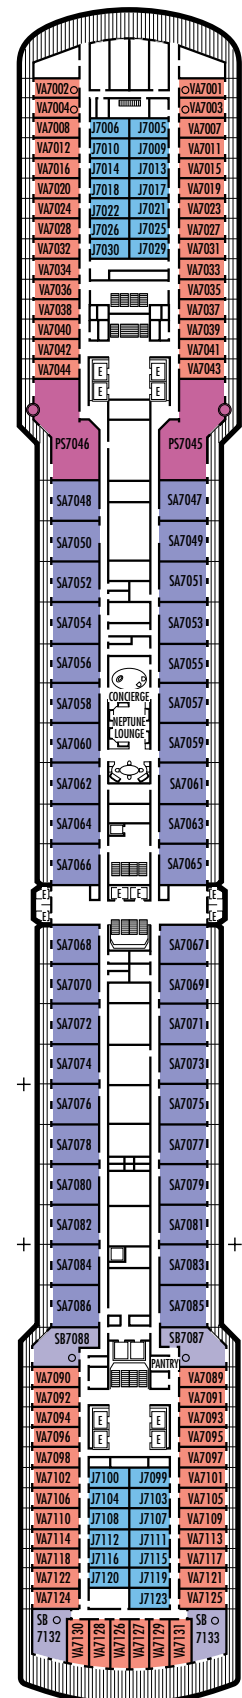

VERANDAH SUITES

PS
Penthouse Verandah Suites: Bedroom with 1 king-size bed, oversize whirlpool bath & shower & additional shower stall, living room, dining room, dressing room, private verandah with whirlpool, pantry, 1 sofa bed for 2 persons, microwave, refrigerator, guest toilet, private stereo system, floor-to-ceiling windows.

SA SB
Deluxe Verandah Suites: 2 lower beds convertible to 1 king-size bed, bathroom with dual sink vanity, full-size whirlpool bath & shower & additional shower stall, large sitting area, dressing room, private verandah, 1 sofa bed for 2 persons, floor-to-ceiling windows.

VERANDAH STATEROOMS

VA
Deluxe Verandah Outside: 2 lower beds convertible to 1 queen-size bed, bathtub & shower, sitting area, private verandah, floor-to-ceiling windows.

INSIDE STATEROOMS

J
Large or Standard: 2 lower beds convertible to 1 queen-size bed, shower.

ROTTERDAM DECK
Staterooms 7001-7133