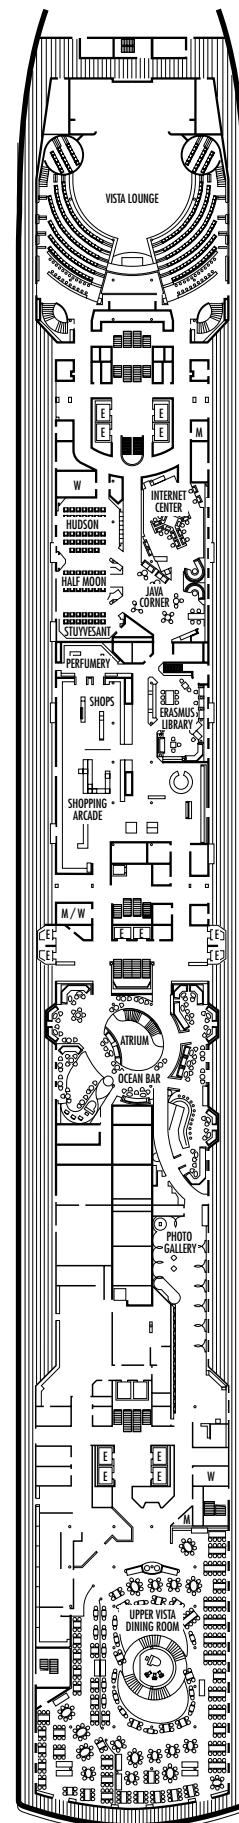

EFFECTIVE UNTIL APRIL 2, 2009
ms Oosterdam
DECK PLANS & STATEROOMS

The deck plans are color-coded by category of stateroom, and the category letter precedes the stateroom number in each room. All staterooms are equipped with flat-panel television, mini-bar, DVD player, mini-safe, data port, telephone and multi-channel music.

Important Note: Not all staterooms within each category have the same furniture configuration and/or facilities. Appropriate symbols within the rooms on the deck plans describe differences from the stateroom descriptions below.

All information is subject to change.

STATEROOM SYMBOL LEGEND

- Shower only
- Triple (2 lower beds, 1 sofa bed)
- Quad (2 lower beds, 1 sofa bed, 1 upper)
- △ Partial sea view
- × Fully obstructed view
- + Connecting rooms
- Staterooms have solid steel verandah railings instead of clear-view Plexiglas® railings
- ♿ Staterooms SC6156, SC6167, SY5001, SY5002, SY6108, SS8068, VA6003, VA6004, VA8031, VA8032, VB6049, VD4051, VD4052, VD4131, VD4132, VF5051, VF5054, VF5137, VF5140, C1081, C1082, D1100, H4089, H4090, I-8037, J1074, N1011, N1012 are wheelchair accessible, shower only.