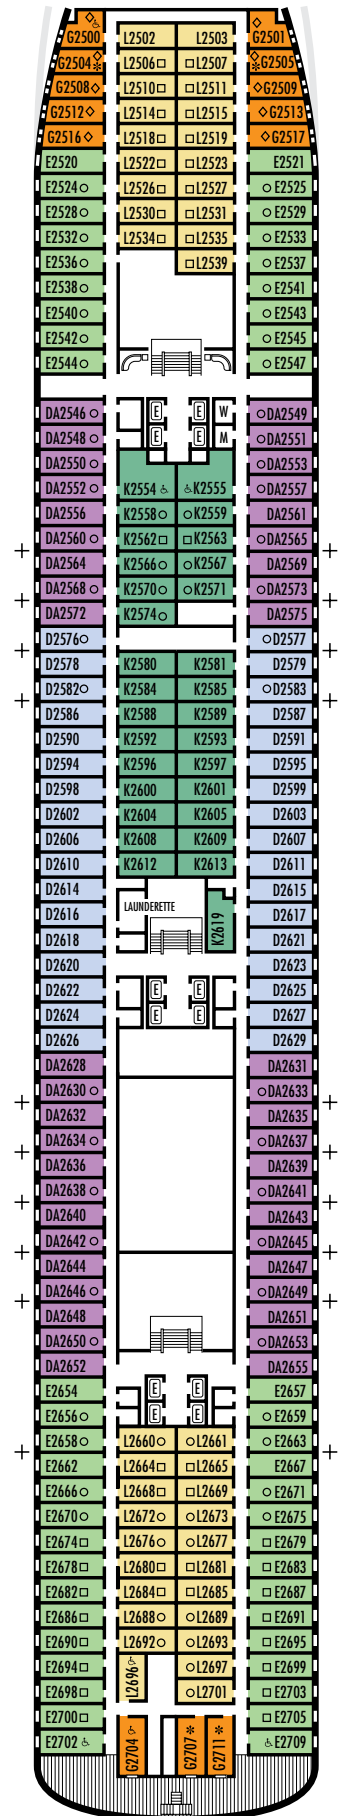

All information is subject to change.

STATEROOM SYMBOL LEGEND

- * Shower only
- Bath tub & shower
- ▲ 2 lower beds
- Triple (2 lower beds, 1 sofa bed)
- Quad (2 lower beds, 1 sofa bed, 1 upper)
- △ Partial sea view
- X Fully obstructed view
- + Connecting rooms
- ◇ These staterooms have portholes instead of windows
- ♿ Staterooms S7040 & S7041 are wheelchair accessible, bathtub & shower. Staterooms B6223, B6228, C6104, D3429, DD3391, DD3394, E2702, E2709, FF1943, FF1956, G2500, G2704, H1804, H1805, H1806, H1807, HH3428, HH3431, K2554, K2555, L2696 are wheelchair accessible, shower only.

OCEAN-VIEW STATEROOMS

E EE F FF H

Large: 2 lower beds convertible to 1 queen-size bed, bathtub & shower.

INSIDE STATEROOMS

M MM

Large: 2 lower beds convertible to 1 queen-size bed, shower.

N NN

Standard: 2 lower beds convertible to 1 queen-size bed, shower.

All information is subject to change.

STATEROOM SYMBOL LEGEND

- * Shower only
- Bathtub & shower
- ▲ 2 lower beds
- Triple (2 lower beds, 1 sofa bed)
- Quad (2 lower beds, 1 sofa bed, 1 upper)
- △ Partial sea view
- × Fully obstructed view
- + Connecting rooms
- ◇ These staterooms have portholes instead of windows
- ♿ Staterooms S7040 & S7041 are wheelchair accessible, bathtub & shower. Staterooms B6223, B6228, C6104, D3429, DD3391, DD3394, E2702, E2709, FF1943, FF1956, G2500, G2704, H1804, H1805, H1806, H1807, HH3428, HH3431, K2554, K2555, L2696 are wheelchair accessible, shower only.

OCEAN-VIEW STATEROOMS

D **DA** **E** **G**

Large: 2 lower beds convertible to 1 queen-size bed, bathtub & shower.

INSIDE STATEROOMS

K **L**

Large: 2 lower beds convertible to 1 queen-size bed, shower.

MAIN DECK Staterooms 2500-2711