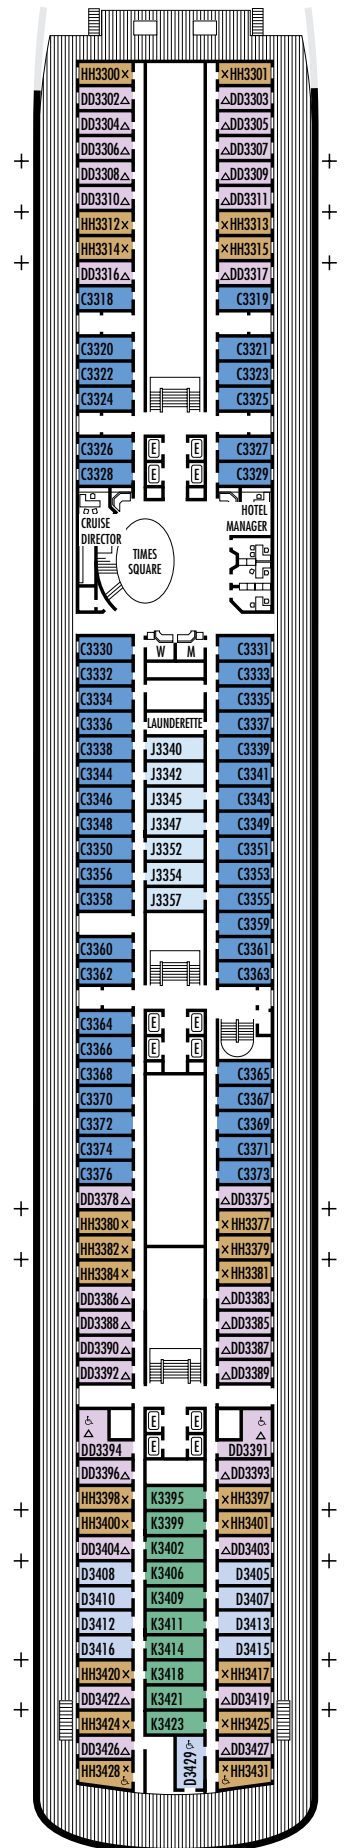

LOWER PROMENADE DECK

Staterooms 3300-3431