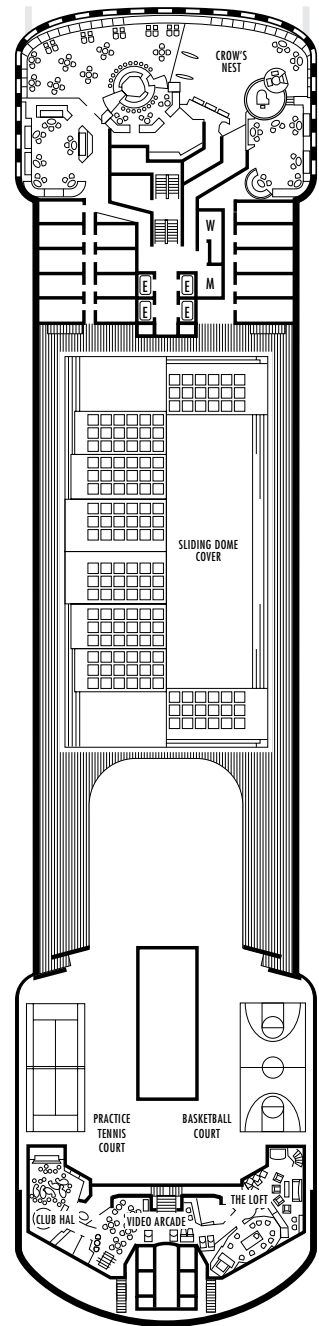

ms Rotterdam

DECK PLANS & STATEROOMS

The deck plans are color-coded by category of stateroom, and the category letter precedes the stateroom number in each room. All staterooms are equipped with DVD player, flat-panel television, telephone and multi-channel music.

Important Note: Not all staterooms within each category have the same furniture configuration and/or facilities. Appropriate symbols within the rooms on the deck plans describe differences from the stateroom descriptions below.

All information is subject to change.

STATEROOM SYMBOL LEGEND

- Shower only
- Bath tub & shower
- ▲ 2 lower beds
- Triple (2 lower beds, 1 sofa bed)
- Quad (2 lower beds, 1 sofa bed, 1 upper)
- △ Partial sea view
- × Fully obstructed view
- + Connecting rooms
- These staterooms have portholes instead of windows
- ♿ Staterooms S7040 & S7041 are wheelchair accessible, bathtub & shower. Staterooms B6223, B6228, C6104, D3429, DD3391, DD3394, E2702, E2709, FF1943, FF1956, G2500, G2704, H1804, H1805, H1806, H1807, HH3428, HH3431, K2554, K2555, L2696 are wheelchair accessible, shower only.

SPORTS DECK