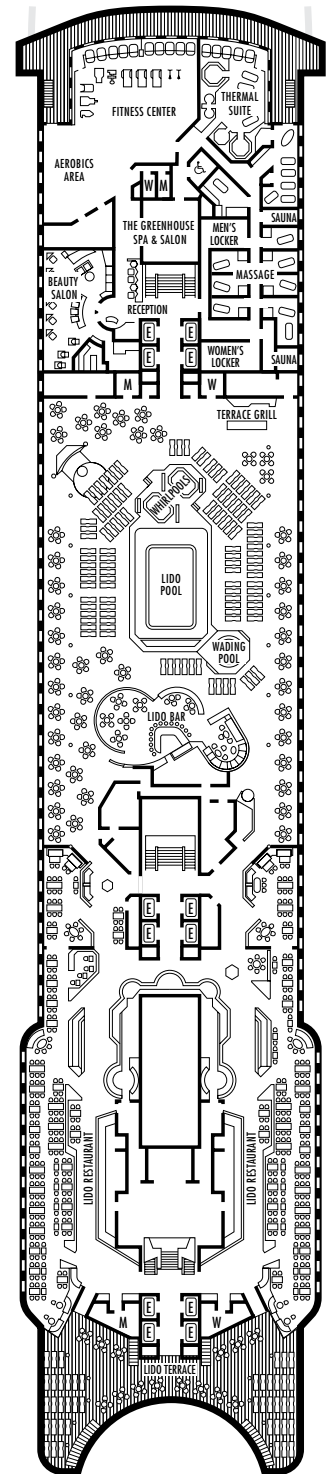

ms Rotterdam

DECK PLANS & STATEROOMS

The deck plans are color-coded by category of stateroom, and the category letter precedes the stateroom number in each room. All staterooms are equipped with DVD player, flat-panel television, telephone and multi-channel music.

Important Note: Not all staterooms within each category have the same furniture configuration and/or facilities. Appropriate symbols within the rooms on the deck plans describe differences from the stateroom descriptions below.

All information is subject to change.

STATEROOM SYMBOL LEGEND

- Shower only
- Bath tub & shower
- ▲ 2 lower beds
- Triple (2 lower beds, 1 sofa bed)
- Quad (2 lower beds, 1 sofa bed, 1 upper)
- △ Partial sea view
- × Fully obstructed view
- + Connecting rooms
- These staterooms have portholes instead of windows
- ♿ Staterooms S7040 & S7041 are wheelchair accessible, bathtub & shower. Staterooms B6223, B6228, C6104, D3429, DD3391, DD3394, E2702, E2709, FF1943, FF1956, G2500, G2704, H1804, H1805, H1806, H1807, HH3428, HH3431, K2554, K2555, L2696 are wheelchair accessible, shower only.

LIDO DECK