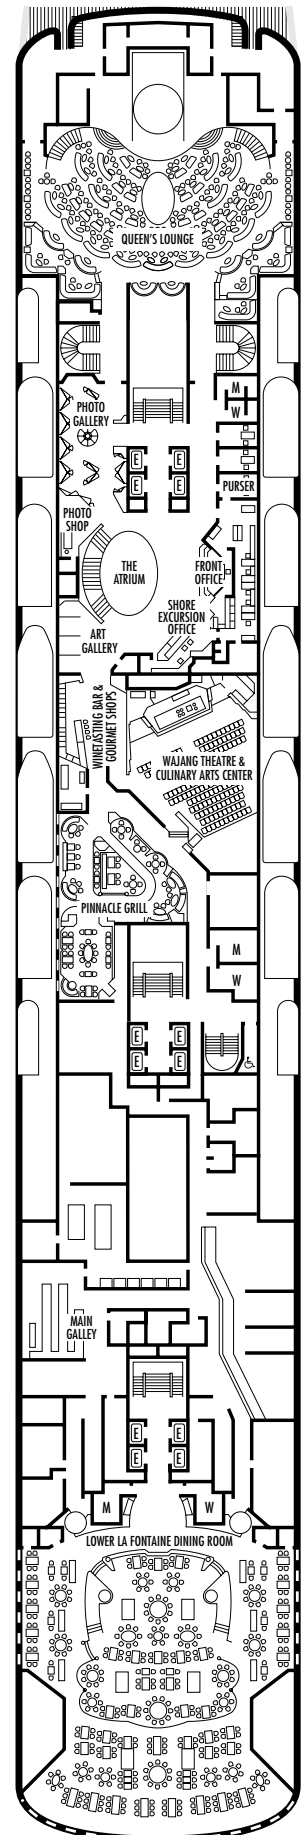

PROMENADE DECK