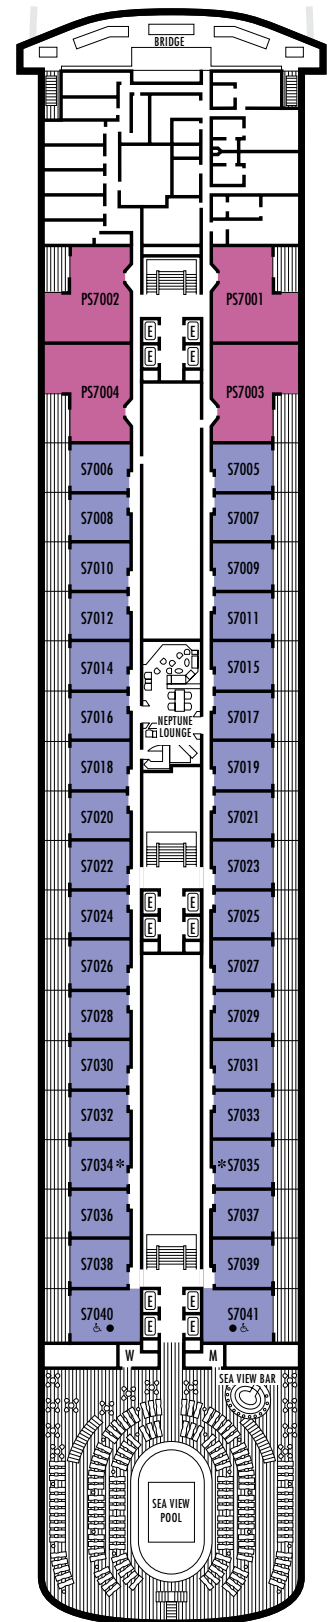

Important Note: Not all staterooms within each category have the same furniture configuration and/or facilities. Appropriate symbols within the rooms on the deck plans describe differences from the stateroom descriptions below.

All information is subject to change.

STATEROOM SYMBOL LEGEND

- Shower only
- Bathtub & shower
- ▲ 2 lower beds
- Triple (2 lower beds, 1 sofa bed)
- Quad (2 lower beds, 1 sofa bed, 1 upper)
- △ Partial sea view
- × Fully obstructed view
- + Connecting rooms
- These staterooms have portholes instead of windows
- ♿ Staterooms S7040 & S7041 are wheelchair accessible, bathtub & shower. Staterooms B6223, B6228, C6104, D3429, DD3391, DD3394, E2702, E2709, FF1943, FF1956, G2500, G2704, H1804, H1805, H1806, H1807, HH3428, HH3431, K2554, K2555, L2696 are wheelchair accessible, shower only.

VERANDAH SUITES

PS

Penthouse Verandah Suites: Bedroom with 1 king-size bed, oversize whirlpool bath & shower, living room, dining room, dressing room, private verandah, pantry, 1 sofa bed for 2 persons, mini-bar, refrigerator, guest toilet, floor-to-ceiling windows.

S

Deluxe Verandah Suites: 2 lower beds convertible to 1 king-size bed, whirlpool bath & shower, large sitting area, dressing room, private verandah, 1 sofa bed for 2 persons, mini-bar, refrigerator, floor-to-ceiling windows.

NAVIGATION DECK

Staterooms 7001–7041