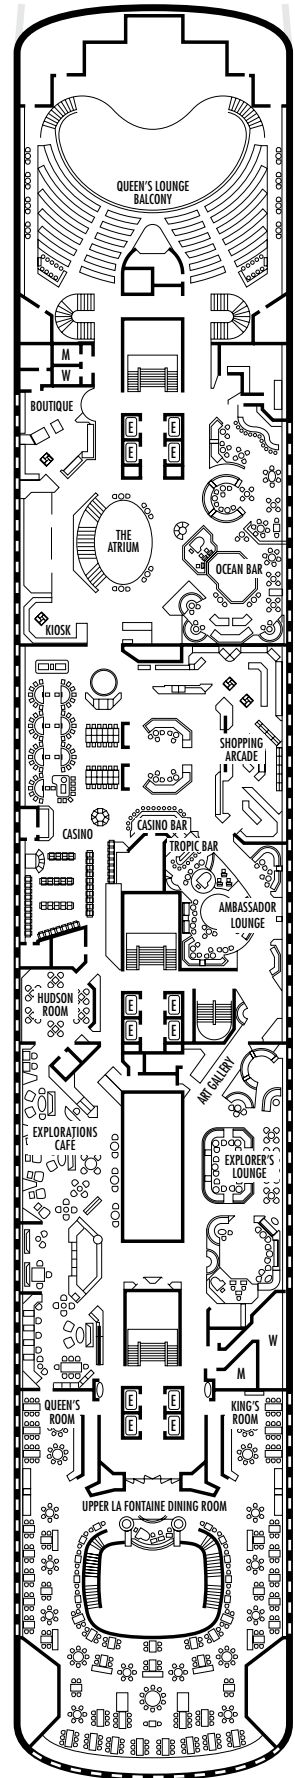

UPPER PROMENADE DECK