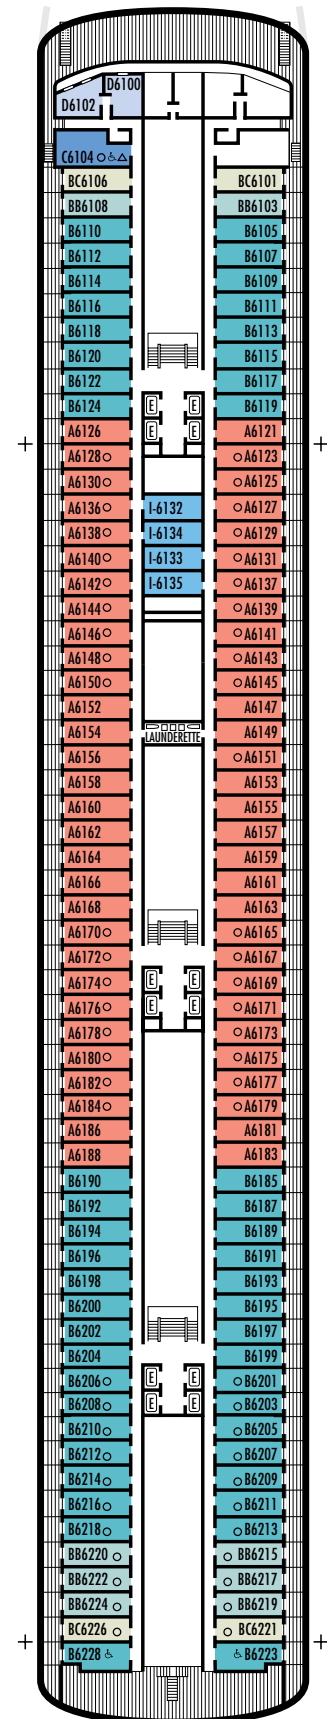

VERANDAH DECK

Staterooms 6100-6228