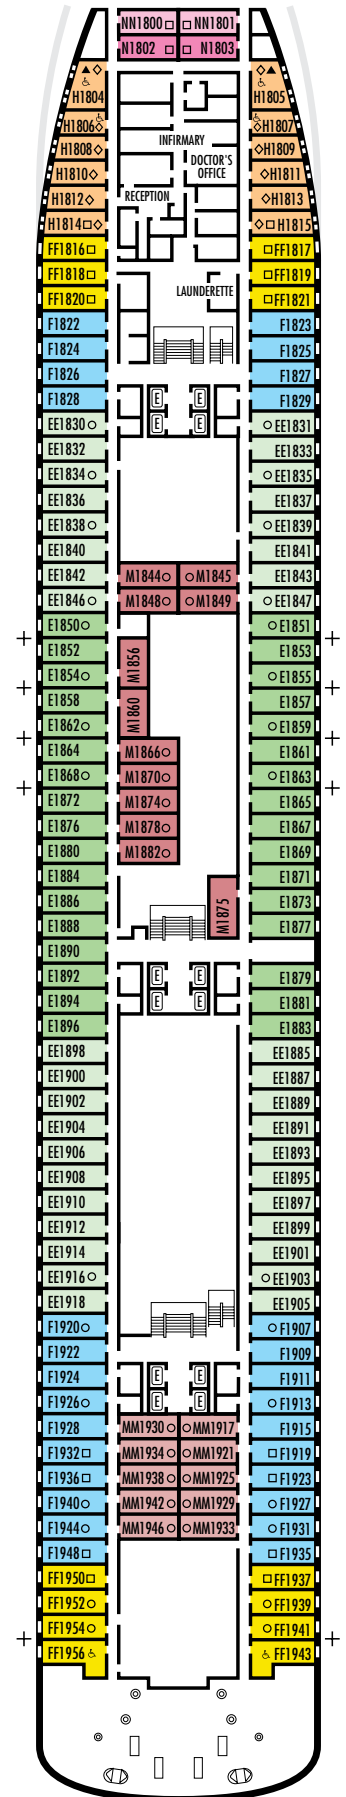

DOLPHIN DECK Staterooms 1800-1956