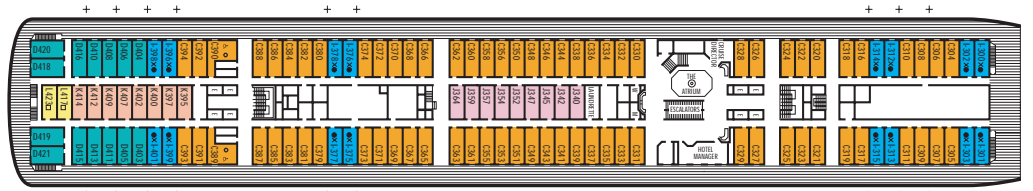

Lower Promenade Deck Rooms 300-423