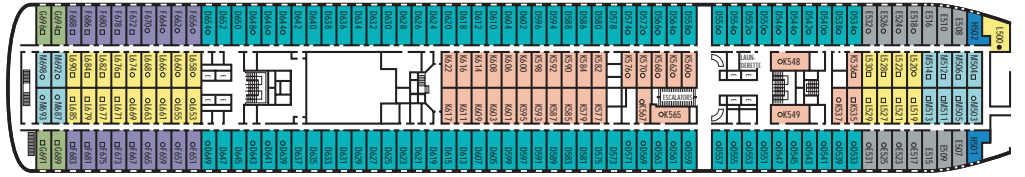

Main Deck Rooms 500-698