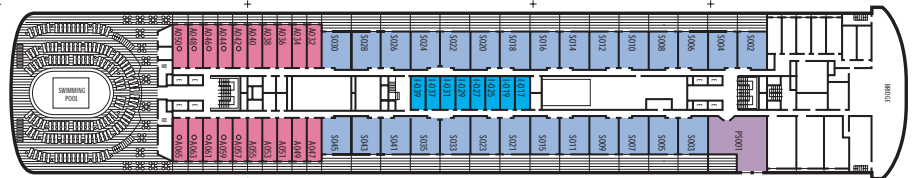

## OUTSIDE STATEROOMS

- PS** Penthouse Suite: Bedroom with king-size bed, oversize whirlpool bath & shower, living room, dining room, dressing room, private verandah, pantry, sofa bed for two persons, VCR, mini-bar, refrigerator, guest toilet, floor to ceiling windows.
- S** Suites: 2 lower beds convertible to king-size bed, whirlpool bath and shower, large sitting area, dressing room, private verandah, sofa bed for two persons, VCR, mini-bar, refrigerator, floor to ceiling windows
- A** Mini Suites: 2 lower beds convertible to queen-size bed, whirlpool bath and shower, sitting area, private verandah, VCR, mini-bar, refrigerator, floor to ceiling windows.
- B** Mini Suites: 2 lower beds convertible to queen-size bed, whirlpool bath and shower, sitting area, private verandah, VCR, mini-bar, refrigerator, floor to ceiling windows.
- C** Large: 2 lower beds convertible to queen-size bed, bathtub & shower.
- D** Large: 2 lower beds convertible to queen-size bed, bathtub & shower.
- E** Large: 2 lower beds convertible to queen-size bed, bathtub & shower.
- F** Large: 2 lower beds convertible to queen-size bed, bathtub & shower.
- G** Large: 2 lower beds convertible to queen-size bed, bathtub & shower.
- H** Large: 2 lower beds convertible to queen-size bed, bathtub & shower.

1,266 Passengers • 50,000 gross tons • 720 feet long • Automatic Stabilizers • 10 Passenger Decks  
8 Passenger Elevators • 15 Public Rooms • 2 Outdoor Swimming Pools (one with sliding glass roof)  
Health Spa • Movie Theater • Duty-Free Shops • Library • Beauty Parlor • Casino

A Deck Rooms 700-848

Main Deck Rooms 500-698

Lower Promenade Deck Rooms 300-423

Upper Promenade Deck

Verandah Deck Rooms 100-220

Navigation Deck Rooms 001-065001

Not shown: Promenade Deck, Lido Deck, Sports Deck and Sky Deck.