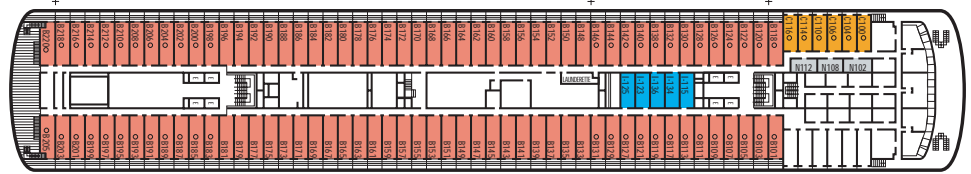

## INSIDE STATEROOMS

- I** Large: 2 lower beds convertible to queen-size bed, shower.
- J** Large: 2 lower beds convertible to queen-size bed, shower.
- K** Large: 2 lower beds convertible to queen-size bed, shower.
- L** Large: 2 lower beds convertible to queen-size bed, shower.
- M** Large: 2 lower beds convertible to queen-size bed, shower.
- N** Large: 2 lower beds convertible to queen-size bed, shower.

1,266 Passengers • 50,000 gross tons • 720 feet long • Automatic Stabilizers • 10 Passenger Decks  
8 Passenger Elevators • 15 Public Rooms • 2 Outdoor Swimming Pools (one with sliding glass roof)  
Health Spa • Movie Theater • Duty-Free Shops • Library • Beauty Parlor • Casino

A Deck Rooms 700-848

Main Deck Rooms 500-698

Lower Promenade Deck Rooms 300-423

Upper Promenade Deck

Verandah Deck Rooms 100-220

Navigation Deck Rooms 001-065001

Not shown: Promenade Deck, Lido Deck, Sports Deck and Sky Deck.