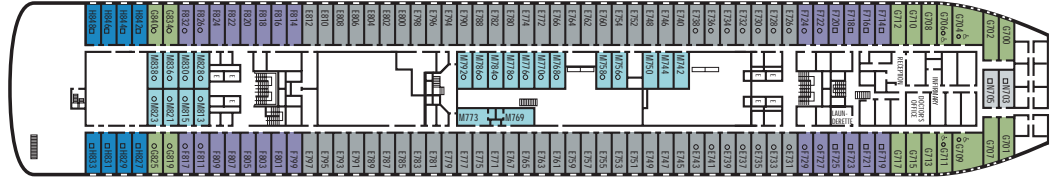

# MS STATENDAM MS MAASDAM MS RYNDAM MS VEENDAM

The deck plans are color-coded by category of stateroom, and the category letter precedes the stateroom number in each room. **Important Note:** Not all staterooms within each category have the same furniture configuration and/or facilities. Appropriate symbols within the rooms on the deck plans describe differences from the stateroom descriptions below. All staterooms are equipped with television, telephone and multi-channel music.

## INSIDE STATEROOMS

- I** Large: 2 lower beds convertible to queen-size bed, shower.
- J** Large: 2 lower beds convertible to queen-size bed, shower.
- K** Large: 2 lower beds convertible to queen-size bed, shower.
- L** Large: 2 lower beds convertible to queen-size bed, shower.
- M** Large: 2 lower beds convertible to queen-size bed, shower.
- N** Large: 2 lower beds convertible to queen-size bed, shower.

1,266 Passengers • 50,000 gross tons • 720 feet long • Automatic Stabilizers • 10 Passenger Decks  
8 Passenger Elevators • 15 Public Rooms • 2 Outdoor Swimming Pools (one with sliding glass roof)  
Health Spa • Movie Theater • Duty-Free Shops • Library • Beauty Parlor • Casino