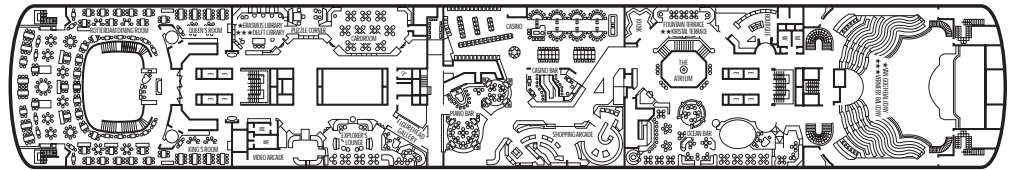

## INSIDE STATEROOMS

- I** Large: 2 lower beds convertible to queen-size bed, shower.
- J** Large: 2 lower beds convertible to queen-size bed, shower.
- K** Large: 2 lower beds convertible to queen-size bed, shower.
- L** Large: 2 lower beds convertible to queen-size bed, shower.
- M** Large: 2 lower beds convertible to queen-size bed, shower.
- N** Large: 2 lower beds convertible to queen-size bed, shower.

1,266 Passengers • 50,000 gross tons • 720 feet long • Automatic Stabilizers • 10 Passenger Decks  
8 Passenger Elevators • 15 Public Rooms • 2 Outdoor Swimming Pools (one with sliding glass roof)  
Health Spa • Movie Theater • Duty-Free Shops • Library • Beauty Parlor • Casino

A Deck Rooms 700-848

Main Deck Rooms 500-698

Lower Promenade Deck Rooms 300-423

Upper Promenade Deck

Verandah Deck Rooms 100-220

Navigation Deck Rooms 001-065001

Not shown: Promenade Deck, Lido Deck, Sports Deck and Sky Deck.