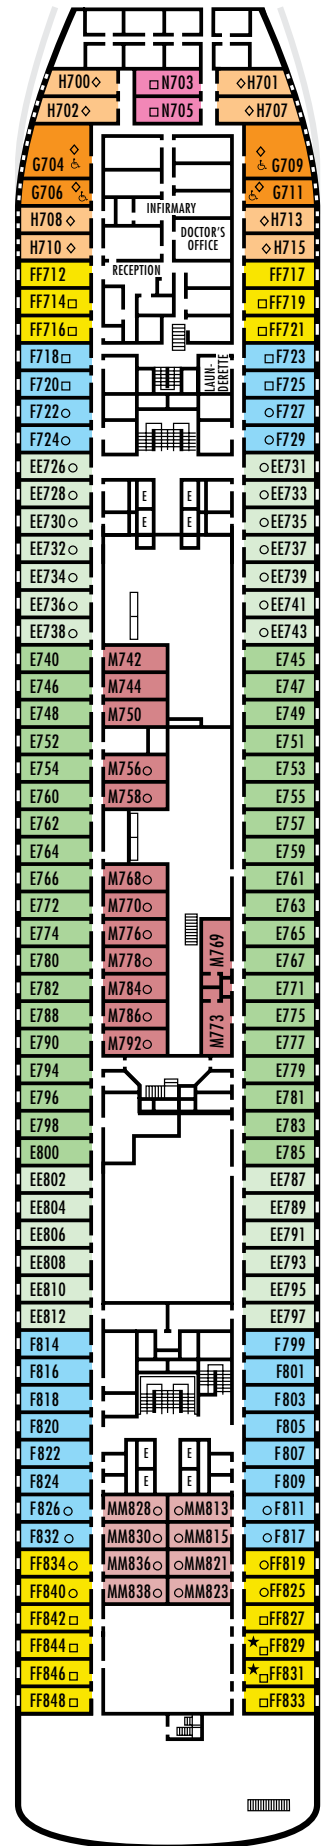

A DECK Staterooms 700-848