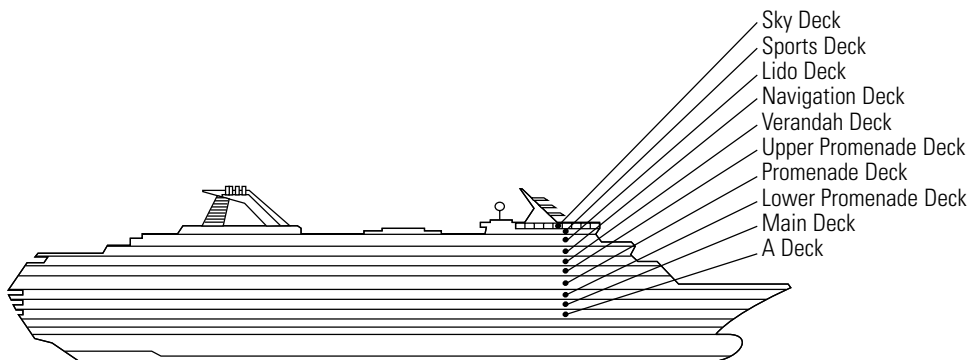

OCEAN-VIEW STATEROOMS

C

Large: 2 lower beds convertible to 1 queen-size bed, bathtub & shower.

INSIDE STATEROOMS

I

Large: 2 lower beds convertible to 1 queen-size bed, shower.

NN

Standard: 2 lower beds convertible to 1 queen-size bed, shower.