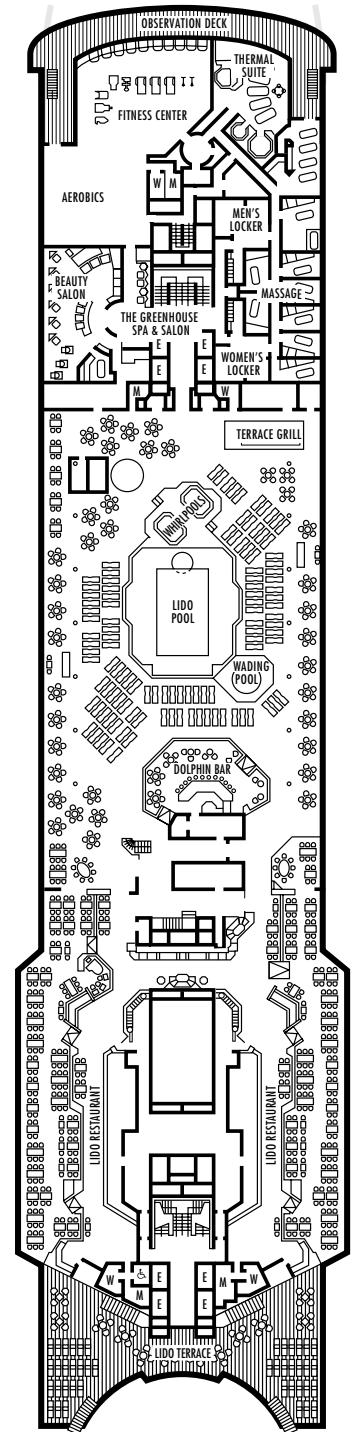

ms Statendam

DECK PLANS & STATEROOMS

The deck plans are color-coded by category of stateroom, and the category letter precedes the stateroom number in each room. All staterooms are equipped with DVD player, flat-panel television, telephone and multi-channel music.

Important Note: Not all staterooms within each category have the same furniture configuration and/or facilities. Appropriate symbols within the rooms on the deck plans describe differences from the stateroom descriptions below.

All information is subject to change.

STATEROOM SYMBOL LEGEND

- Shower only
- Triple (2 lower beds, 1 sofa bed)
- Quad (2 lower beds, 1 sofa bed, 1 upper)
- △ Partial sea view
- × Fully obstructed view
- These staterooms have portholes instead of windows
- ★ Staterooms H501, H502, L500, D563, FF829, FF831, BA200, BA202, S030 are modified accessible, shower only with small step, step into bathroom, standard interior and exterior door size.
- ♿ Staterooms C389, C390, G704, G706, G709 & G711 are wheelchair accessible, roll-in shower only, wheelchair-accessible doorways.

LIDO DECK