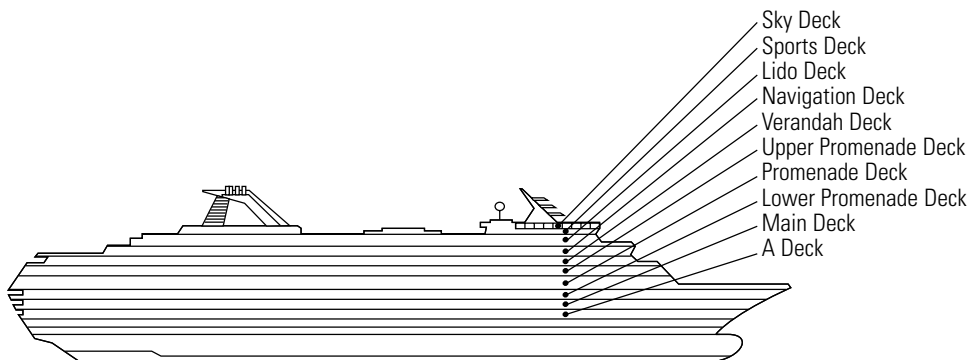

OCEAN-VIEW STATEROOMS

E EE F FF G H

Large: 2 lower beds convertible to 1 queen-size bed, bathtub & shower.

INSIDE STATEROOMS

M MM

Large: 2 lower beds convertible to 1 queen-size bed, shower.

N

Standard: 2 lower beds convertible to 1 queen-size bed, shower.