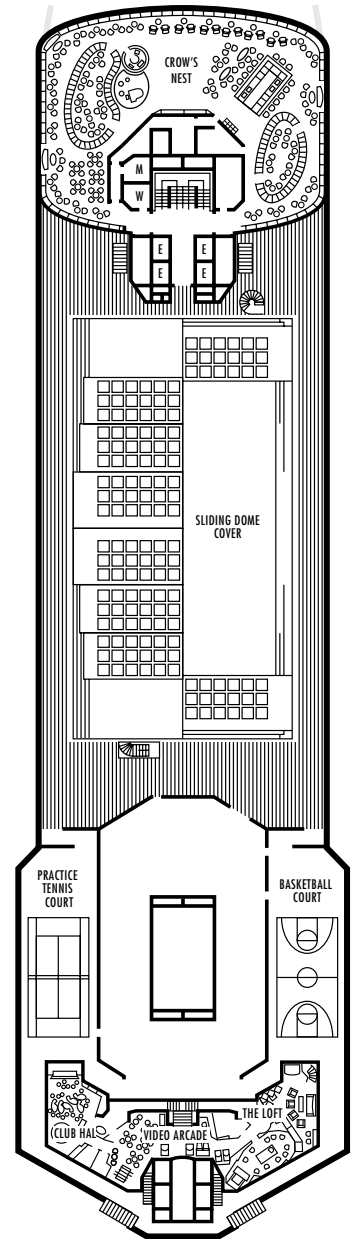

ms Statendam

DECK PLANS & STATEROOMS

The deck plans are color-coded by category of stateroom, and the category letter precedes the stateroom number in each room. All staterooms are equipped with DVD player, flat-panel television, telephone and multi-channel music.

Important Note: Not all staterooms within each category have the same furniture configuration and/or facilities. Appropriate symbols within the rooms on the deck plans describe differences from the stateroom descriptions below.

All information is subject to change.

STATEROOM SYMBOL LEGEND

- Shower only
- Triple (2 lower beds, 1 sofa bed)
- Quad (2 lower beds, 1 sofa bed, 1 upper)
- △ Partial sea view
- × Fully obstructed view
- These staterooms have portholes instead of windows
- ★ Staterooms H501, H502, L500, D563, FF829, FF831, BA200, BA202, S030 are modified accessible, shower only with small step, step into bathroom, standard interior and exterior door size.
- ♿ Staterooms C389, C390, G704, G706, G709 & G711 are wheelchair accessible, roll-in shower only, wheelchair-accessible doorways.

SPORTS DECK