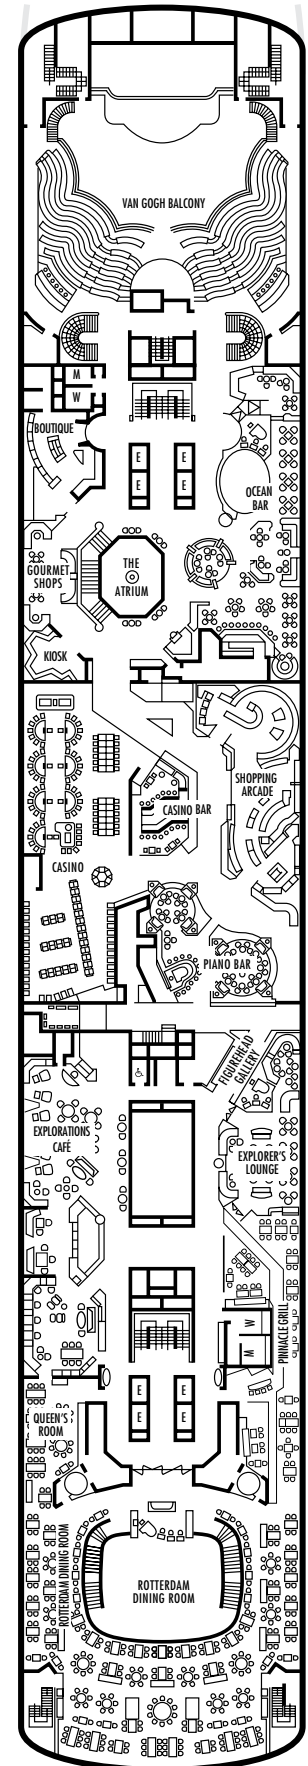

ms Statendam

DECK PLANS & STATEROOMS

The deck plans are color-coded by category of stateroom, and the category letter precedes the stateroom number in each room. All staterooms are equipped with DVD player, flat-panel television, telephone and multi-channel music.

Important Note: Not all staterooms within each category have the same furniture configuration and/or facilities. Appropriate symbols within the rooms on the deck plans describe differences from the stateroom descriptions below.

All information is subject to change.

STATEROOM SYMBOL LEGEND

- Shower only
- Triple (2 lower beds, 1 sofa bed)
- Quad (2 lower beds, 1 sofa bed, 1 upper)
- △ Partial sea view
- × Fully obstructed view
- These staterooms have portholes instead of windows
- ★ Staterooms H501, H502, L500, D563, FF829, FF831, BA200, BA202, S030 are modified accessible, shower only with small step, step into bathroom, standard interior and exterior door size.
- ♿ Staterooms C389, C390, G704, G706, G709 & G711 are wheelchair accessible, roll-in shower only, wheelchair-accessible doorways.