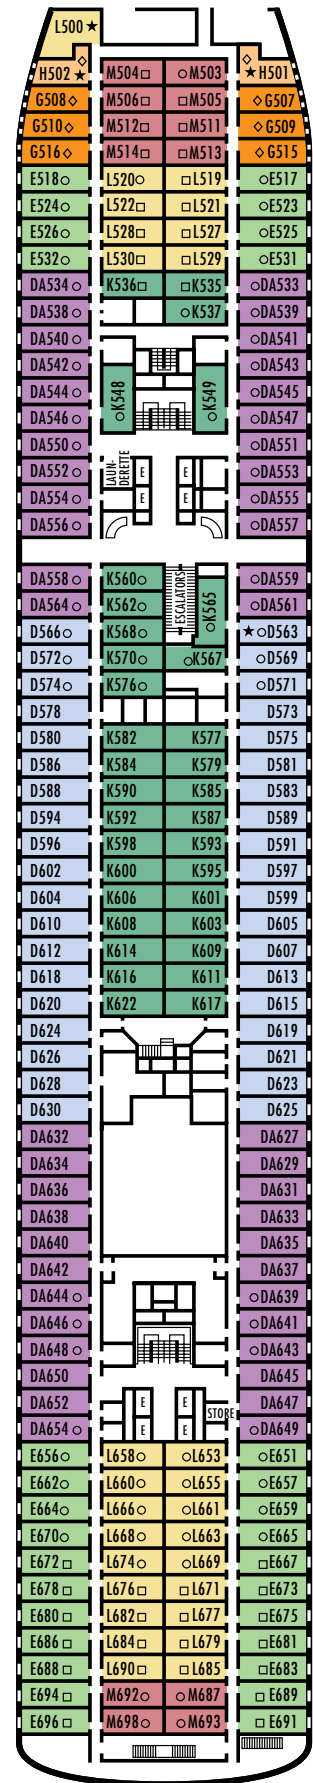

MAIN DECK Staterooms 500-698