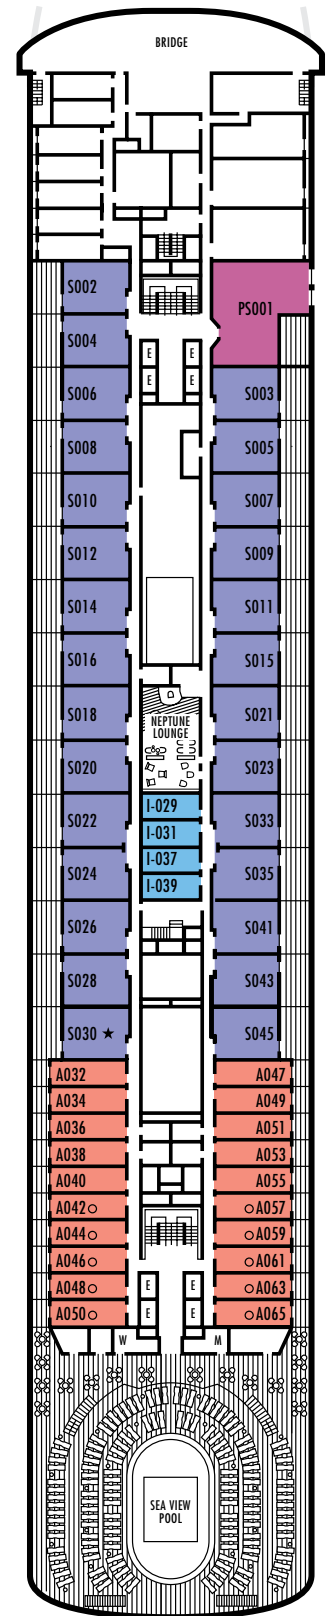

All information is subject to change.

STATEROOM SYMBOL LEGEND

- Shower only
- Triple (2 lower beds, 1 sofa bed)
- Quad (2 lower beds, 1 sofa bed, 1 upper)
- △ Partial sea view
- × Fully obstructed view
- These staterooms have portholes instead of windows
- ★ Staterooms H501, H502, L500, D563, FF829, FF831, BA200, BA202, S030 are modified accessible, shower only with small step, step into bathroom, standard interior and exterior door size.
- ♿ Staterooms C389, C390, G704, G706, G709 & G711 are wheelchair accessible, roll-in shower only, wheelchair-accessible doorways.

VERANDAH SUITES

PS
Penthouse Verandah Suite: Bedroom with 1 king-size bed, oversize whirlpool bath & shower, living room, dining room, dressing room, private verandah, pantry, 1 sofa bed for 2 persons, mini-bar, refrigerator, guest toilet, floor-to-ceiling windows.

S
Deluxe Verandah Suites: 2 lower beds convertible to 1 king-size bed, whirlpool bath & shower, large sitting area, dressing room, private verandah, 1 sofa bed for 2 persons, mini-bar, refrigerator, floor-to-ceiling windows.

A
Verandah Suites: 2 lower beds convertible to 1 queen-size bed, whirlpool bath & shower, sitting area, private verandah, mini-bar, refrigerator, floor-to-ceiling windows.

INSIDE STATEROOMS

I
Large: 2 lower beds convertible to 1 queen-size bed, shower.

NAVIGATION DECK Staterooms 001-065