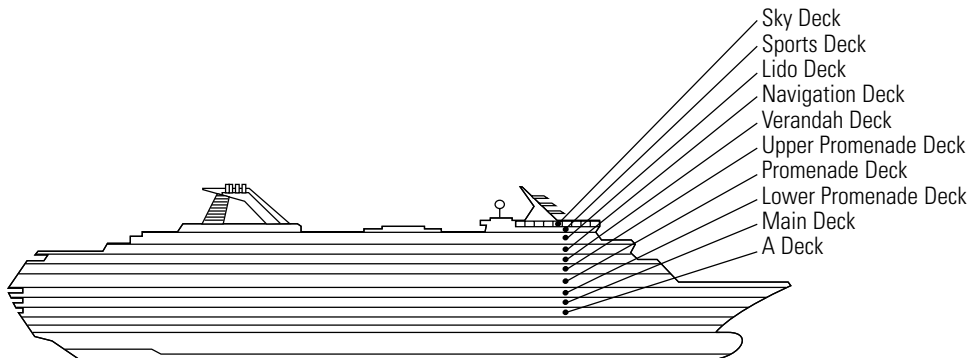

ms Statendam

DECK PLANS & STATEROOMS

The deck plans are color-coded by category of stateroom, and the category letter precedes the stateroom number in each room. All staterooms are equipped with DVD player, flat-panel television, telephone and multi-channel music.

Important Note: Not all staterooms within each category have the same furniture configuration and/or facilities. Appropriate symbols within the rooms on the deck plans describe differences from the stateroom descriptions below.

All information is subject to change.

STATEROOM SYMBOL LEGEND

- Shower only
- Triple (2 lower beds, 1 sofa bed)
- Quad (2 lower beds, 1 sofa bed, 1 upper)
- △ Partial sea view
- × Fully obstructed view
- These staterooms have portholes instead of windows
- ★ Staterooms H501, H502, L500, D563, FF829, FF831, BA200, BA202, S030 are modified accessible, shower only with small step, step into bathroom, standard interior and exterior door size.
- ♿ Staterooms C389, C390, G704, G706, G709 & G711 are wheelchair accessible, roll-in shower only, wheelchair-accessible doorways.

SPORTS DECK