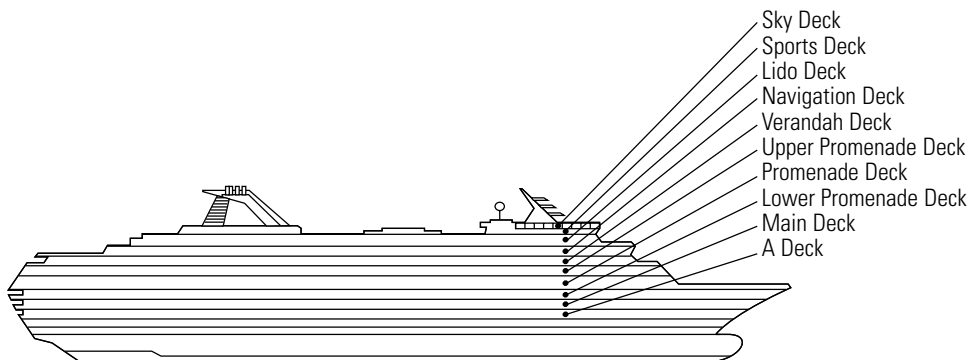

OCEAN-VIEW STATEROOMS

D **DA** **E** **G** **H**

Large: 2 lower beds convertible to 1 queen-size bed, bathtub & shower.

INSIDE STATEROOMS

K **L** **M**

Large: 2 lower beds convertible to 1 queen-size bed, shower.