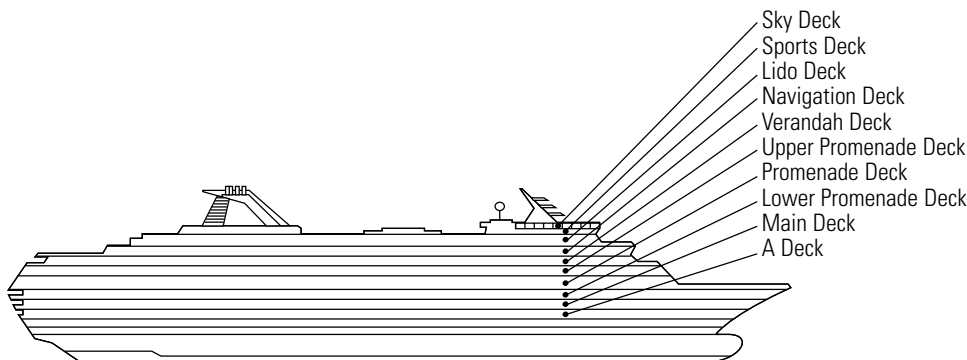

Important Note: Not all staterooms within each category have the same furniture configuration and/or facilities. Appropriate symbols within the rooms on the deck plans describe differences from the stateroom descriptions below.

All information is subject to change.

STATEROOM SYMBOL LEGEND

- Shower only
- Triple (2 lower beds, 1 sofa bed)
- Quad (2 lower beds, 1 sofa bed, 1 upper)
- △ Partial sea view
- × Fully obstructed view
- These staterooms have portholes instead of windows
- ★ Staterooms H501, H502, L500, D563, FF829, FF831, BA200, BA202, S030 are modified accessible, shower only with small step, step into bathroom, standard interior and exterior door size.
- ♿ Staterooms C389, C390, G704, G706, G709 & G711 are wheelchair accessible, roll-in shower only, wheelchair-accessible doorways.

OCEAN-VIEW STATEROOMS

C **D** **DD**

Large: 2 lower beds convertible to 1 queen-size bed, bathtub & shower. All DD-category staterooms have partial sea views.

HH

Large: 2 lower beds convertible to 1 queen-size bed, bathtub & shower. All HH-category staterooms have fully obstructed views.

INSIDE STATEROOMS

J **K** **L**

Large: 2 lower beds convertible to 1 queen-size bed, shower.

LOWER PROMENADE DECK

Staterooms 300-423