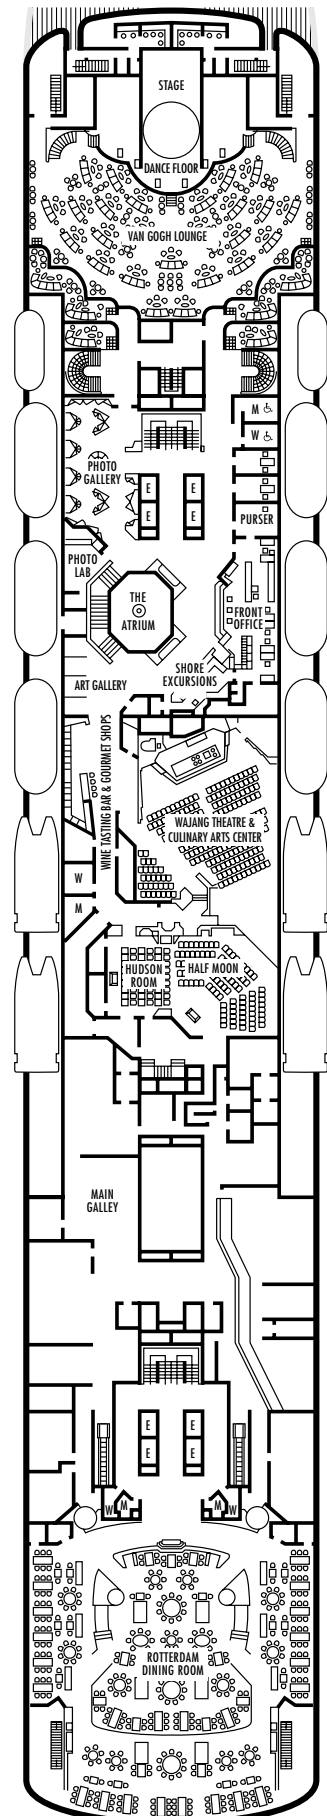

PROMENADE DECK