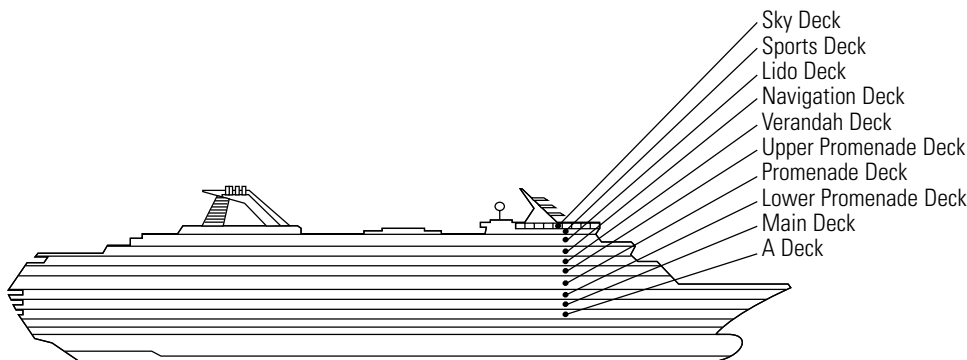

ms Statendam

DECK PLANS & STATEROOMS

The deck plans are color-coded by category of stateroom, and the category letter precedes the stateroom number in each room. All staterooms are equipped with DVD player, flat-panel television, telephone and multi-channel music.

Important Note: Not all staterooms within each category have the same furniture configuration and/or facilities. Appropriate symbols within the rooms on the deck plans describe differences from the stateroom descriptions below.

All information is subject to change.

STATEROOM SYMBOL LEGEND

- Shower only
- Triple (2 lower beds, 1 sofa bed)
- Quad (2 lower beds, 1 sofa bed, 1 upper)
- △ Partial sea view
- × Fully obstructed view
- These staterooms have portholes instead of windows
- ★ Staterooms H501, H502, L500, D563, FF829, FF831, BA200, BA202, S030 are modified accessible, shower only with small step, step into bathroom, standard interior and exterior door size.
- ♿ Staterooms C389, C390, G704, G706, G709 & G711 are wheelchair accessible, roll-in shower only, wheelchair-accessible doorways.