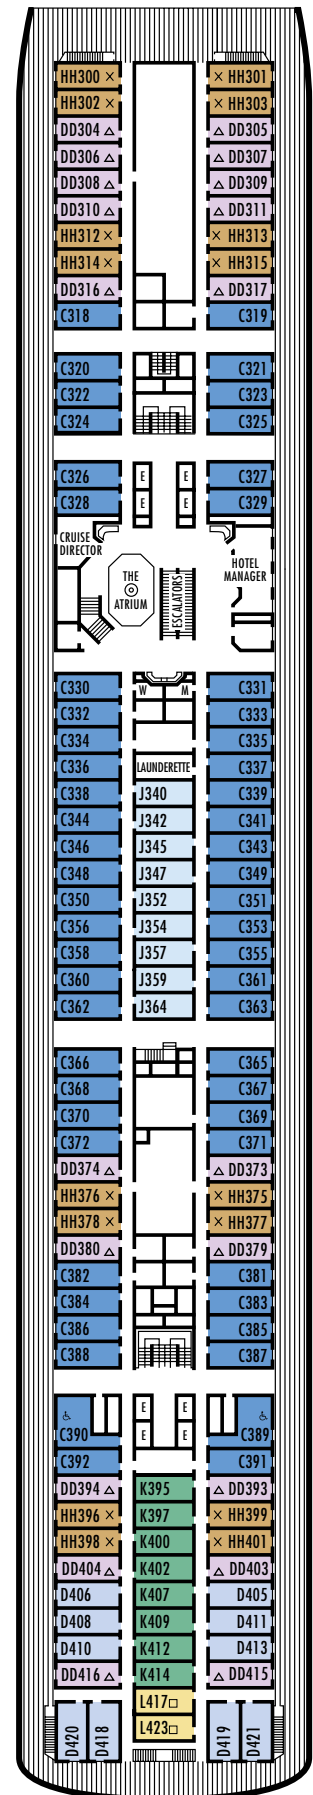

Important Note: Not all staterooms within each category have the same furniture configuration and/or facilities. Appropriate symbols within the rooms on the deck plans describe differences from the stateroom descriptions below.

All information is subject to change.

STATEROOM SYMBOL LEGEND

- Shower only
- Triple (2 lower beds, 1 sofa bed)
- Quad (2 lower beds, 1 sofa bed, 1 upper)
- △ Partial sea view
- × Fully obstructed view
- These staterooms have portholes instead of windows
- ★ Staterooms H501, H502, L500, D563, FF829, FF831, BA200, BA202, S030 are modified accessible, shower only with small step, step into bathroom, standard interior and exterior door size.
- ♿ Staterooms C389, C390, G704, G706, G709 & G711 are wheelchair accessible, roll-in shower only, wheelchair-accessible doorways.

OCEAN-VIEW STATEROOMS

C **D** **DD**

Large: 2 lower beds convertible to 1 queen-size bed, bathtub & shower. All DD-category staterooms have partial sea views.

HH

Large: 2 lower beds convertible to 1 queen-size bed, bathtub & shower. All HH-category staterooms have fully obstructed views.

INSIDE STATEROOMS

J **K** **L**

Large: 2 lower beds convertible to 1 queen-size bed, shower.

LOWER PROMENADE DECK

Staterooms 300-423