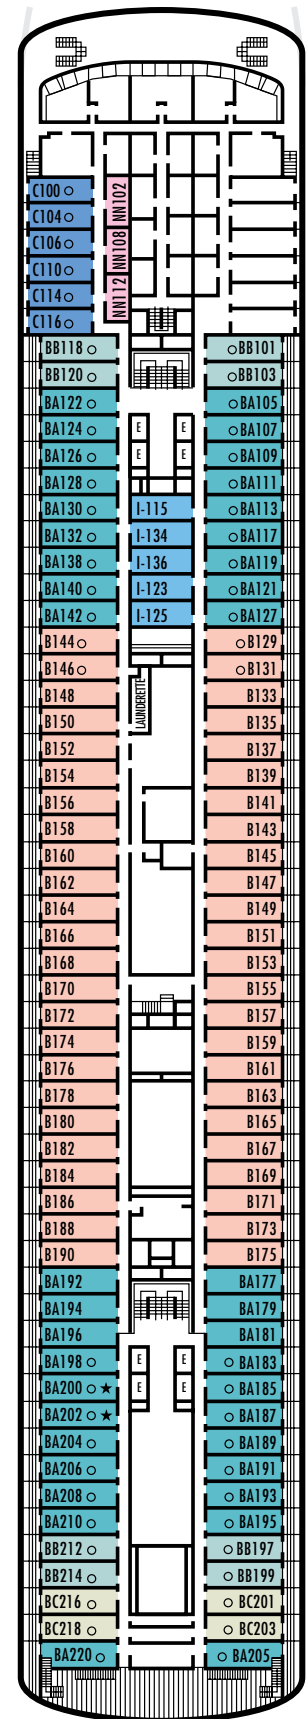

VERANDAH DECK

Staterooms 100-220