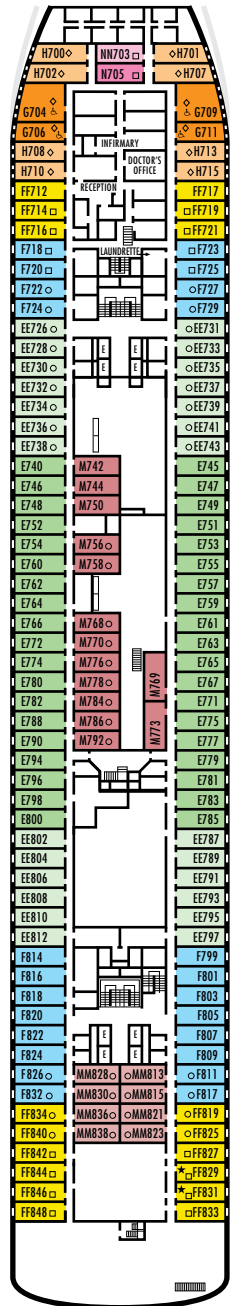

**A DECK**  
Staterooms 700-848  
106 ft. from bow to  
Staterooms 700, 701 & 703.

**MAIN DECK**  
Staterooms 500-698  
102 ft. from bow to  
Stateroom 500.

**LOWER PROMENADE DECK**  
Staterooms 300-431  
106 ft. from bow to  
Staterooms 300 & 301.

**PROMENADE DECK**

**UPPER PROMENADE DECK**

**VERANDAH DECK**  
Staterooms 100-232  
156 ft. from bow to  
Staterooms 100, 101 & 102.

**NAVIGATION DECK**  
Staterooms 001-095  
205 ft. from bow to  
Staterooms 001 & 002.

**LIDO DECK**

**SPORTS DECK**

43 ft. to stern from  
Staterooms 833 & 848.

22 ft. to stern from  
Staterooms 695, 696, 697 & 698.

13 ft. to stern from  
Staterooms 418, 420, 427 & 429.

8 ft. to stern from  
Staterooms 217, 219, 221, 223,  
226, 228, 23 & 232.

8 ft. to stern from  
Staterooms 076, 078, 080, 082,  
089, 091, 093 & 095.