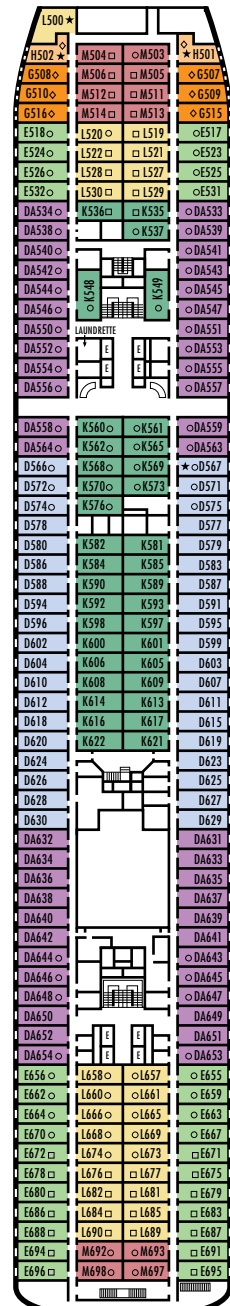

**A DECK**  
Staterooms 700-848  
106 ft. from bow to  
Staterooms 700, 701 & 703.

**MAIN DECK**  
Staterooms 500-698  
102 ft. from bow to  
Stateroom 500.

**LOWER PROMENADE DECK**  
Staterooms 300-431  
106 ft. from bow to  
Staterooms 300 & 301.

**PROMENADE DECK**

**UPPER PROMENADE DECK**

**VERANDAH DECK**  
Staterooms 100-232  
156 ft. from bow to  
Staterooms 100, 101 & 102.

**NAVIGATION DECK**  
Staterooms 001-095  
205 ft. from bow to  
Staterooms 001 & 002.

**LIDO DECK**

**SPORTS DECK**

43 ft. to stern from  
Staterooms 833 & 848.

22 ft. to stern from  
Staterooms 695, 696, 697 & 698.

13 ft. to stern from  
Staterooms 418, 420, 427 & 429.

8 ft. to stern from  
Staterooms 217, 219, 221, 223,  
226, 228, 23 & 232.

8 ft. to stern from  
Staterooms 076, 078, 080, 082,  
089, 091, 093 & 095.