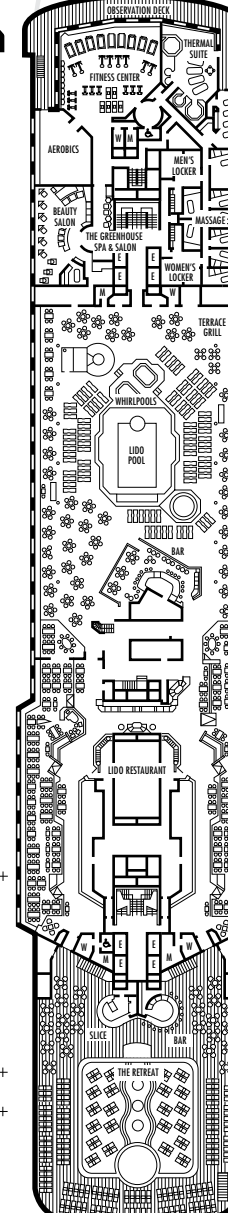

**A DECK**  
Staterooms 700-848  
106 ft. from bow to  
Staterooms 700, 701 & 703.

**MAIN DECK**  
Staterooms 500-698  
102 ft. from bow to  
Stateroom 500.

**LOWER PROMENADE DECK**  
Staterooms 300-431  
106 ft. from bow to  
Staterooms 300 & 301.

**PROMENADE DECK**

**UPPER PROMENADE DECK**

**VERANDAH DECK**  
Staterooms 100-232  
156 ft. from bow to  
Staterooms 100, 101 & 102.

**NAVIGATION DECK**  
Staterooms 001-095  
205 ft. from bow to  
Staterooms 001 & 002.

**LIDO DECK**

**SPORTS DECK**

43 ft. to stern from  
Staterooms 833 & 848.

22 ft. to stern from  
Staterooms 695, 696, 697 & 698.

13 ft. to stern from  
Staterooms 418, 420, 427 & 429.

8 ft. to stern from  
Staterooms 217, 219, 221, 223,  
226, 228, 23 & 232.

8 ft. to stern from  
Staterooms 076, 078, 080, 082,  
089, 091, 093 & 095.