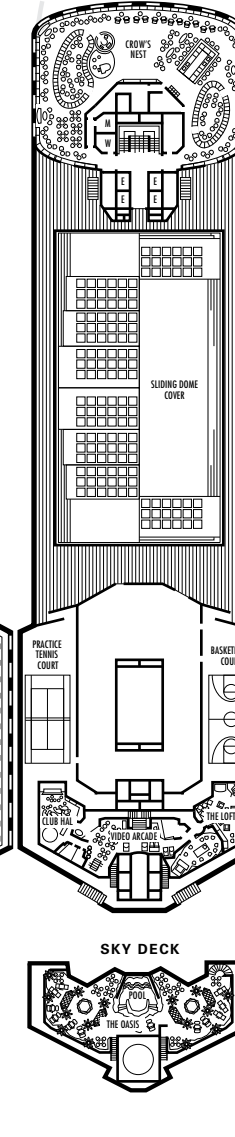

NAVIGATION DECK
Staterooms 001-095
205 ft. from bow to
Staterooms 001 & 002.

LIDO DECK

SPORTS DECK

ms Statendam* ms Ryndam* ms Veendam

DECK PLANS & STATEROOMS

The deck plans are color-coded by category of stateroom, and the category letter precedes the stateroom number in each room. All staterooms are equipped with DVD player, flat-panel television, telephone and multi-channel music.

Important Note: Not all staterooms within each category have the same furniture configuration and/or facilities. Appropriate symbols within the rooms on the deck plans describe differences from the stateroom descriptions below.

VERANDAH SUITES

PS
Penthouse Verandah Suite: Bedroom with 1 king-size bed, oversize whirlpool bath & shower, living room, dining room, dressing room, private verandah, pantry, 1 sofa bed for 2 persons, mini-bar, refrigerator, guest toilet, floor-to-ceiling windows.

S
Deluxe Verandah Suites: 2 lower beds convertible to 1 king-size bed, whirlpool bath & shower, large sitting area, dressing room, private verandah, 1 sofa bed for 2 persons, mini-bar, refrigerator, floor-to-ceiling windows.

A **BQ*** **B** **BA** **BB**
BC
Verandah Suites: 2 lower beds convertible to 1 queen-size bed, whirlpool bath & shower, sitting area, private verandah, mini-bar, refrigerator, floor-to-ceiling windows.

OCEAN-VIEW STATEROOMS

CA
Lanai: 2 lower beds convertible to 1 queen-size bed, bathtub & shower. Sliding glass doors lead to the walk-around Lower Promenade Deck.

C **D** **DA** **DD** **E**
EE **F** **FF** **G** **H**
Large: 2 lower beds convertible to 1 queen-size bed, bathtub & shower. All DD-category staterooms have partial sea views.

HH
Large: 2 lower beds convertible to 1 queen-size bed, bathtub & shower. All HH-category staterooms have fully obstructed views.