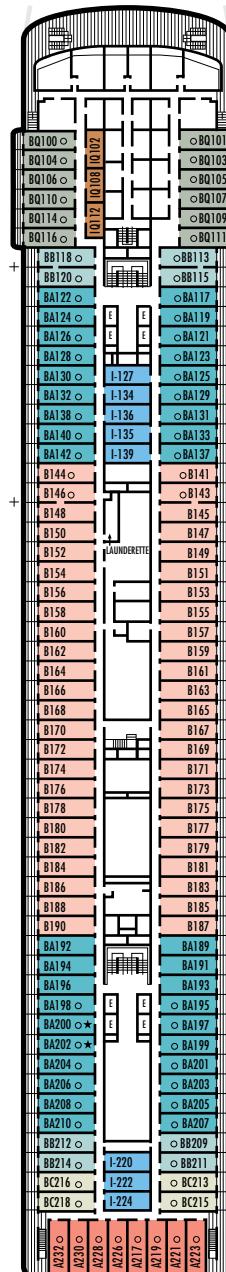

**A DECK**  
Staterooms 700-848  
106 ft. from bow to  
Staterooms 700, 701 & 703.

**MAIN DECK**  
Staterooms 500-698  
102 ft. from bow to  
Stateroom 500.

**LOWER PROMENADE DECK**  
Staterooms 300-431  
106 ft. from bow to  
Staterooms 300 & 301.

**PROMENADE DECK**

**UPPER PROMENADE DECK**

**VERANDAH DECK**  
Staterooms 100-232  
156 ft. from bow to  
Staterooms 100, 101 & 102.

**NAVIGATION DECK**  
Staterooms 001-095  
205 ft. from bow to  
Staterooms 001 & 002.

**LIDO DECK**

**SPORTS DECK**

43 ft. to stern from  
Staterooms 833 & 848.

22 ft. to stern from  
Staterooms 695, 696, 697 & 698.

13 ft. to stern from  
Staterooms 418, 420, 427 & 429.

8 ft. to stern from  
Staterooms 217, 219, 221, 223,  
226, 228, 23 & 232.

8 ft. to stern from  
Staterooms 076, 078, 080, 082,  
089, 091, 093 & 095.