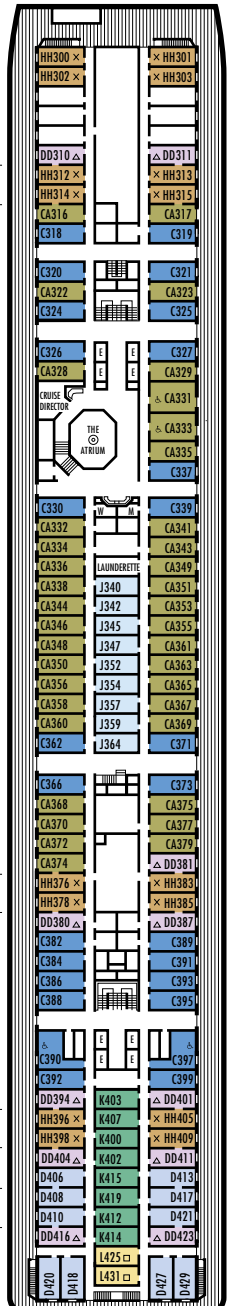

**A DECK**  
Staterooms 700-848  
106 ft. from bow to  
Staterooms 700, 701 & 703.

**MAIN DECK**  
Staterooms 500-698  
102 ft. from bow to  
Stateroom 500.

**LOWER PROMENADE DECK**  
Staterooms 300-431  
106 ft. from bow to  
Staterooms 300 & 301.

**PROMENADE DECK**

**UPPER PROMENADE DECK**

**VERANDAH DECK**  
Staterooms 100-232  
156 ft. from bow to  
Staterooms 100, 101 & 102.

**NAVIGATION DECK**  
Staterooms 001-095  
205 ft. from bow to  
Staterooms 001 & 002.

**LIDO DECK**

**SPORTS DECK**

43 ft. to stern from  
Staterooms 833 & 848.

22 ft. to stern from  
Staterooms 695, 696, 697 & 698.

13 ft. to stern from  
Staterooms 418, 420, 427 & 429.

8 ft. to stern from  
Staterooms 217, 219, 221, 223,  
226, 228, 23 & 232.

8 ft. to stern from  
Staterooms 076, 078, 080, 082,  
089, 091, 093 & 095.