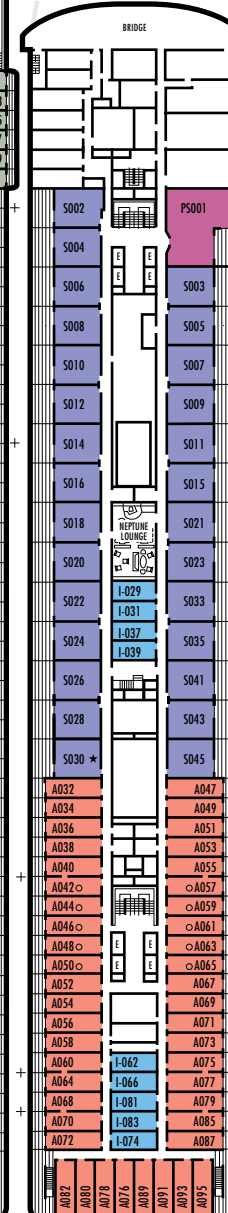

**A DECK**  
Staterooms 700-848  
106 ft. from bow to  
Staterooms 700, 701 & 703.

**MAIN DECK**  
Staterooms 500-698  
102 ft. from bow to  
Stateroom 500.

**LOWER PROMENADE DECK**  
Staterooms 300-431  
106 ft. from bow to  
Staterooms 300 & 301.

**PROMENADE DECK**

**UPPER PROMENADE DECK**

**VERANDAH DECK**  
Staterooms 100-232  
156 ft. from bow to  
Staterooms 100, 101 & 102.

**NAVIGATION DECK**  
Staterooms 001-095  
205 ft. from bow to  
Staterooms 001 & 002.

**LIDO DECK**

**SPORTS DECK**

43 ft. to stern from  
Staterooms 833 & 848.

22 ft. to stern from  
Staterooms 695, 696, 697 & 698.

13 ft. to stern from  
Staterooms 418, 420, 427 & 429.

8 ft. to stern from  
Staterooms 217, 219, 221, 223,  
226, 228, 23 & 232.

## DECK PLANS & STATEROOMS

The deck plans are color-coded by category of stateroom, and the category letter precedes the stateroom number in each room. All staterooms are equipped with DVD player, flat-panel television, telephone and multi-channel music.