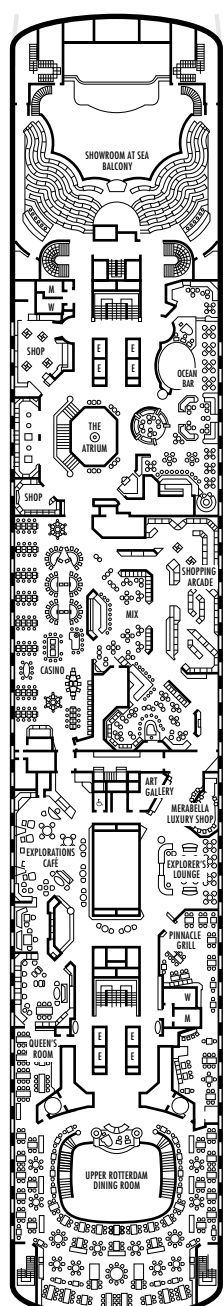

**A DECK**  
Staterooms 700-848  
106 ft. from bow to  
Staterooms 700, 701 & 703.

**MAIN DECK**  
Staterooms 500-698  
102 ft. from bow to  
Stateroom 500.

**LOWER PROMENADE DECK**  
Staterooms 300-431  
106 ft. from bow to  
Staterooms 300 & 301.

**PROMENADE DECK**

**UPPER PROMENADE DECK**

**VERANDAH DECK**  
Staterooms 100-232  
156 ft. from bow to  
Staterooms 100, 101 & 102.

**NAVIGATION DECK**  
Staterooms 001-095  
205 ft. from bow to  
Staterooms 001 & 002.

**LIDO DECK**

**SPORTS DECK**

43 ft. to stern from  
Staterooms 833 & 848.

22 ft. to stern from  
Staterooms 695, 696, 697 & 698.

13 ft. to stern from  
Staterooms 418, 420, 427 & 429.

8 ft. to stern from  
Staterooms 217, 219, 221, 223,  
226, 228, 23 & 232.

8 ft. to stern from  
Staterooms 076, 078, 080, 082,  
089, 091, 093 & 095.