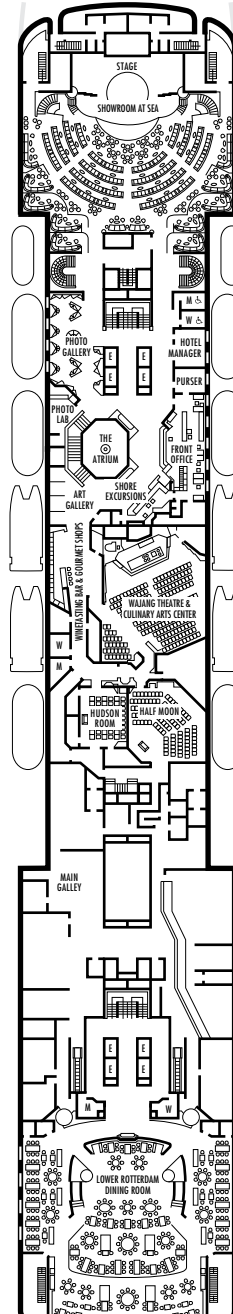

**A DECK**  
Staterooms 700-848  
106 ft. from bow to  
Staterooms 700, 701 & 703.

**MAIN DECK**  
Staterooms 500-698  
102 ft. from bow to  
Stateroom 500.

**LOWER PROMENADE DECK**  
Staterooms 300-431  
106 ft. from bow to  
Staterooms 300 & 301.

**PROMENADE DECK**

**UPPER PROMENADE DECK**

**VERANDAH DECK**  
Staterooms 100-232  
156 ft. from bow to  
Staterooms 100, 101 & 102.

**NAVIGATION DECK**  
Staterooms 001-095  
205 ft. from bow to  
Staterooms 001 & 002.

**LIDO DECK**

**SPORTS DECK**

43 ft. to stern from  
Staterooms 833 & 848.

22 ft. to stern from  
Staterooms 695, 696, 697 & 698.

13 ft. to stern from  
Staterooms 418, 420, 427 & 429.

8 ft. to stern from  
Staterooms 217, 219, 221, 223,  
226, 228, 23 & 232.

8 ft. to stern from  
Staterooms 076, 078, 080, 082,  
089, 091, 093 & 095.