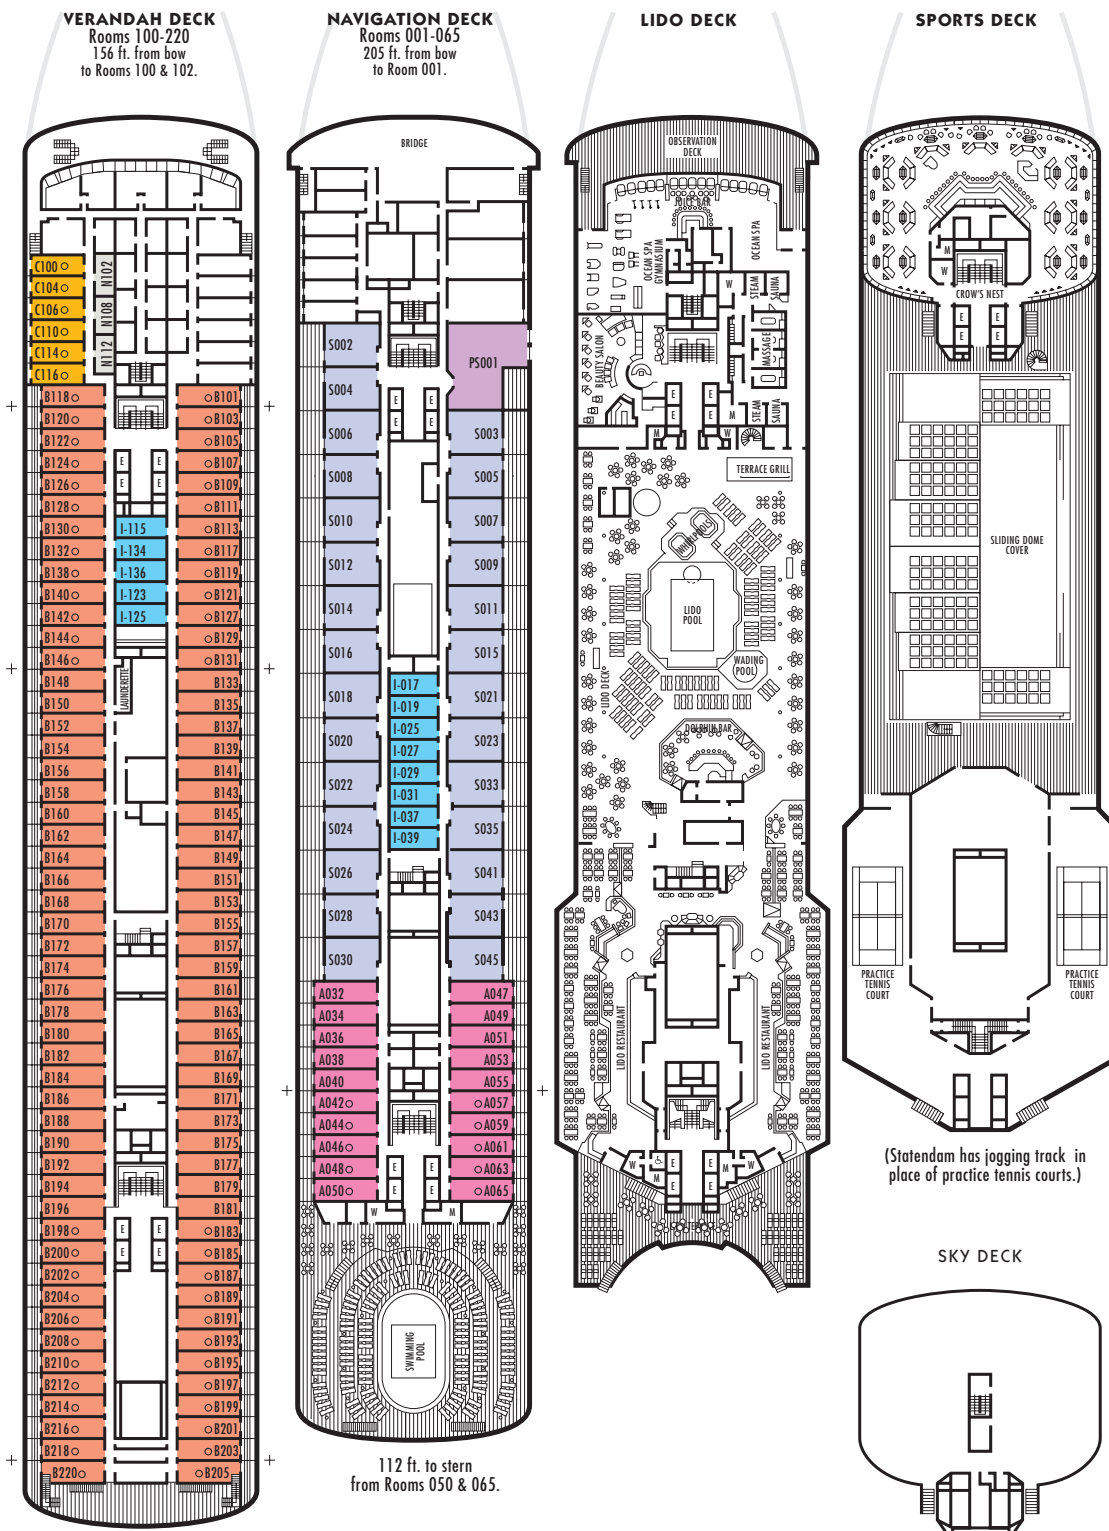

INSIDE STATEROOMS

- **I Large:** 2 lower beds convertible to 1 queen-size bed, shower.
- **J Large:** 2 lower beds convertible to 1 queen-size bed, shower.
- **K Large:** 2 lower beds convertible to 1 queen-size bed, shower.
- **L Large:** 2 lower beds convertible to 1 queen-size bed, shower.
- **M Large:** 2 lower beds convertible to 1 queen-size bed, shower.
- **N Standard:** 2 lower beds convertible to 1 queen-size bed, shower.

STATEROOM SYMBOL LEGEND

- Shower only
- Bathtub and shower
- Triple (2 lower beds, 1 sofa bed)
- Quad (2 lower beds, 1 sofa bed, 1 upper)
- △ Partial sea view
- × Fully obstructed view
- + Connecting rooms (Ryndam, Veendam only)
- ♿ Staterooms C389, C390, H704, H706, H709 & H711 are wheelchair accessible, shower only.

30 ft. to stern from Rooms 205 & 220.

112 ft. to stern from Rooms 050 & 065.

(Statendam has jogging track in place of practice tennis courts.)