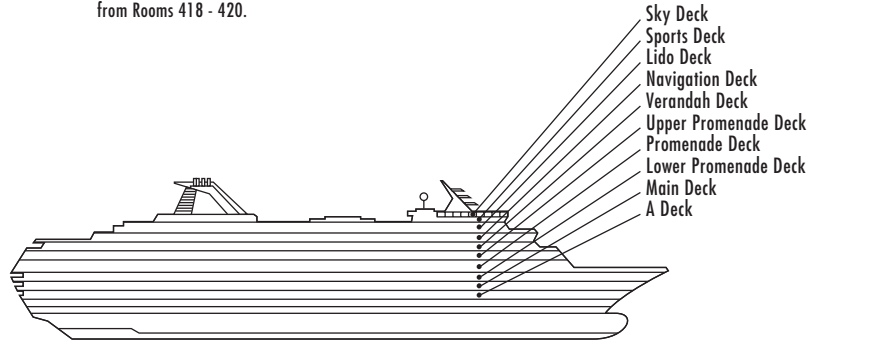

**SHIP SPECIFICATIONS & FACILITIES**

- 1,266 Passengers
- 50,000 gross tons
- 720 feet long
- Automatic Stabilizers
- 10 Passenger Decks
- 8 Passenger Elevators
- 15 Public Rooms
- 2 Outdoor Swimming Pools (one with sliding glass roof)
- Health Spa
- Movie Theater
- Duty-free Shops
- Library
- Casino