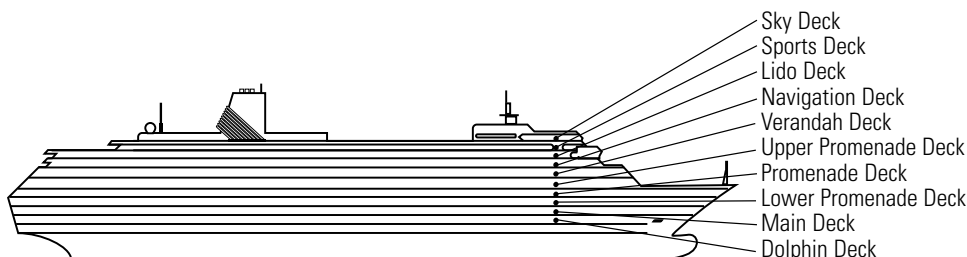

C D

Large: 2 lower beds convertible to 1 queen-size bed, bathtub & shower.

INSIDE STATEROOMS

I

Large: 2 lower beds convertible to 1 queen-size bed, shower.

VERANDAH DECK

Staterooms 6100-6228

ms Volendam