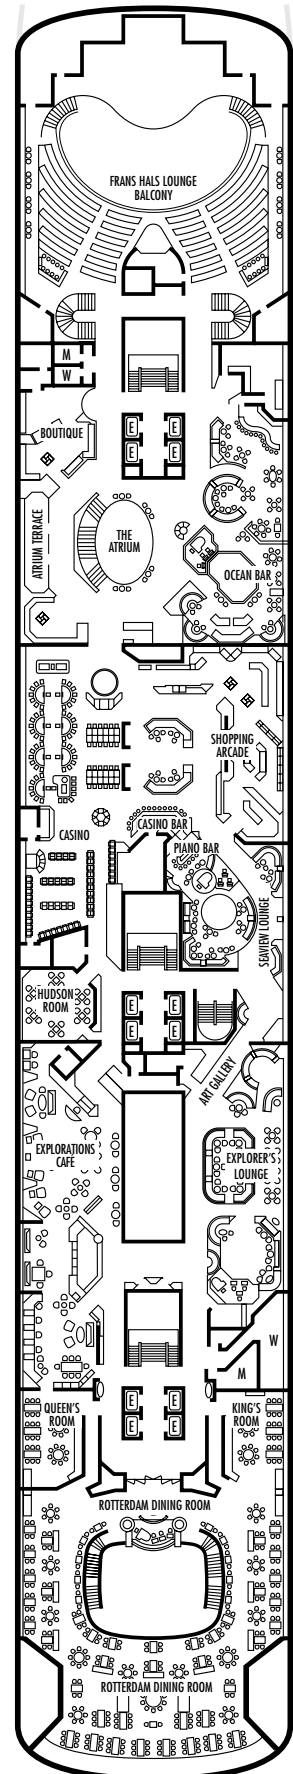

UPPER PROMENADE DECK