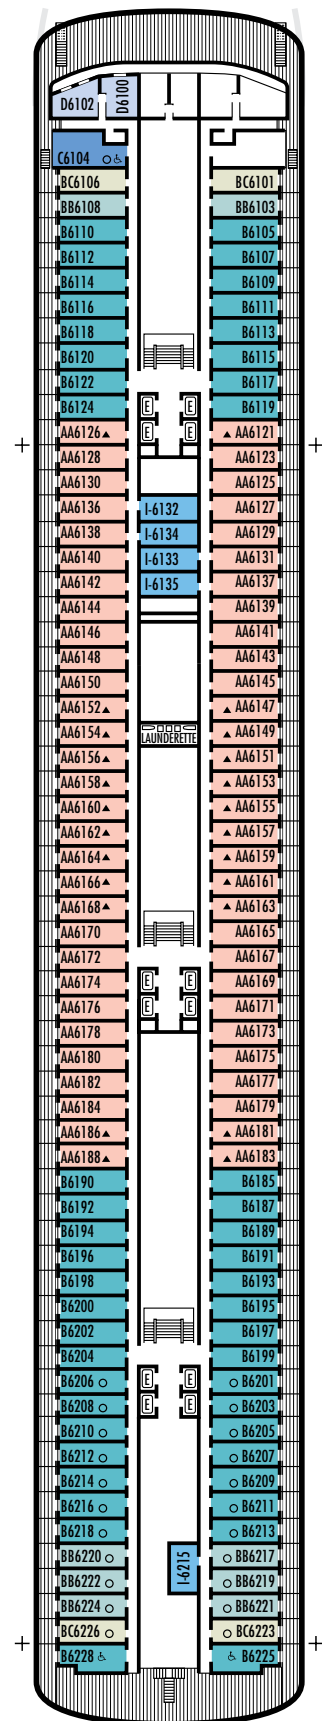

Important Note: Not all staterooms within each category have the same furniture configuration and/or facilities. Appropriate symbols within the rooms on the deck plans describe differences from the stateroom descriptions below.

All information is subject to change.

STATEROOM SYMBOL LEGEND

- Shower only
- Bathtub & shower
- ▲ 2 lower beds or converts to 1 queen-size (no sofa bed)
- Triple (2 lower beds, 1 sofa bed)
- Quad (2 lower beds, 1 sofa bed, 1 upper)
- △ Partial sea view
- ☆ 2 lower beds not convertible to a queen-size
- × Fully obstructed view
- + Connecting rooms
- These staterooms have portholes instead of windows
- ♿ Staterooms AA7087, AA7088, B6225, B6228, C6104, D3391, D3396, D3429, FF1955, FF1964, G2500, G2702, H1804, H1805, H1806, H1807, HH3430, HH3431, K2554, K2555, L2700 are wheelchair accessible, shower only. Stateroom S7034 is wheelchair accessible, bathtub & shower.

VERANDAH SUITES

AA B BB BC

Verandah Suites: 2 lower beds convertible to 1 queen-size bed, whirlpool bath & shower, sitting area, private verandah, mini-bar, refrigerator, floor-to-ceiling windows.

OCEAN-VIEW STATEROOMS

C D

Large: 2 lower beds convertible to 1 queen-size bed, bathtub & shower.

INSIDE STATEROOMS

I

Large: 2 lower beds convertible to 1 queen-size bed, shower.

VERANDAH DECK

Staterooms 6100-6228