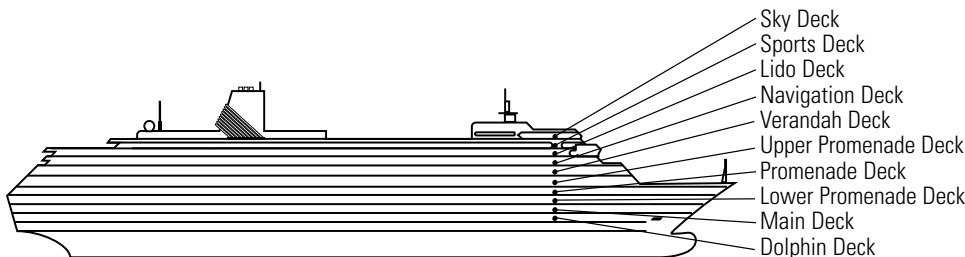

OCEAN-VIEW STATEROOMS

- D DA E G

Large: 2 lower beds convertible to 1 queen-size bed, bathtub & shower.

INSIDE STATEROOMS

- K

Large: 2 lower beds convertible to 1 queen-size bed, shower.

- L

Large: 2 lower beds convertible to 1 queen-size bed, 1 sofa bed & pullman upper, shower.