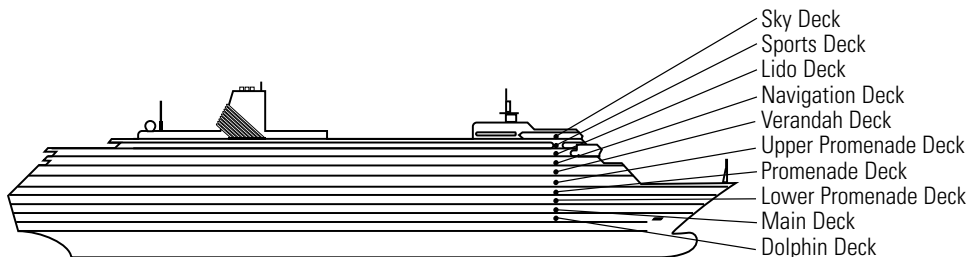

ms Volendam

DECK PLANS & STATEROOMS

The deck plans are color-coded by category of stateroom, and the category letter precedes the stateroom number in each room. All staterooms are equipped with DVD player, flat-panel television, telephone and multi-channel music.

Important Note: Not all staterooms within each category have the same furniture configuration and/or facilities. Appropriate symbols within the rooms on the deck plans describe differences from the stateroom descriptions below.

All information is subject to change.

STATEROOM SYMBOL LEGEND

- Shower only
- Bathtub & shower
- ▲ 2 lower beds or converts to 1 queen-size (no sofa bed)
- Triple (2 lower beds, 1 sofa bed)
- Quad (2 lower beds, 1 sofa bed, 1 upper)
- △ Partial sea view
- ☆ 2 lower beds not convertible to a queen-size
- × Fully obstructed view
- + Connecting rooms
- These staterooms have portholes instead of windows
- ♿ Staterooms AA7087, AA7088, B6225, B6228, C6104, D3391, D3396, D3429, FF1955, FF1964, G2500, G2702, H1804, H1805, H1806, H1807, HH3430, HH3431, K2554, K2555, L2700 are wheelchair accessible, shower only. Stateroom S7034 is wheelchair accessible, bathtub & shower.