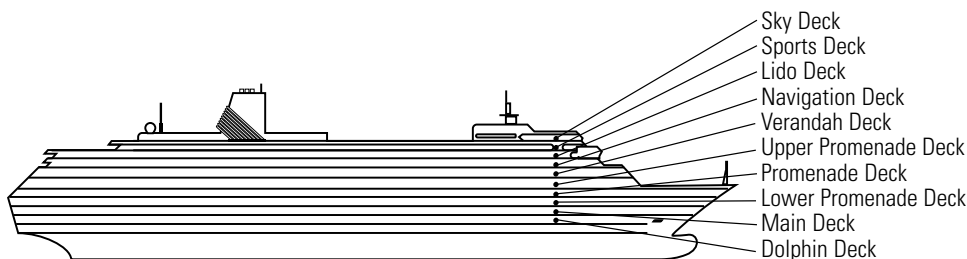

VERANDAH SUITES

PS
Penthouse Verandah Suites: Bedroom with 1 king-size bed, oversize whirlpool bath & shower, living room, dining room, dressing room, private verandah, pantry, 1 sofa bed for 2 persons, mini-bar, refrigerator, guest toilet, floor-to-ceiling windows.

S
Deluxe Verandah Suites: 2 lower beds convertible to 1 king-size bed, whirlpool bath & shower, large sitting area, dressing room, private verandah, 1 sofa bed for 2 persons, mini-bar, refrigerator, floor-to-ceiling windows.

A
Verandah Suites: 2 lower beds convertible to 1 queen-size bed, 1 sofa bed, whirlpool bath & shower, sitting area, private verandah, mini-bar, refrigerator, floor-to-ceiling windows.

AA
Verandah Suites: 2 lower beds convertible to 1 queen-size bed, whirlpool bath & shower, sitting area, private verandah, mini-bar, refrigerator, floor-to-ceiling windows.

INSIDE STATEROOMS

I
Large: 2 lower beds convertible to 1 queen-size bed, shower.

NAVIGATION DECK

Staterooms 7001-7088