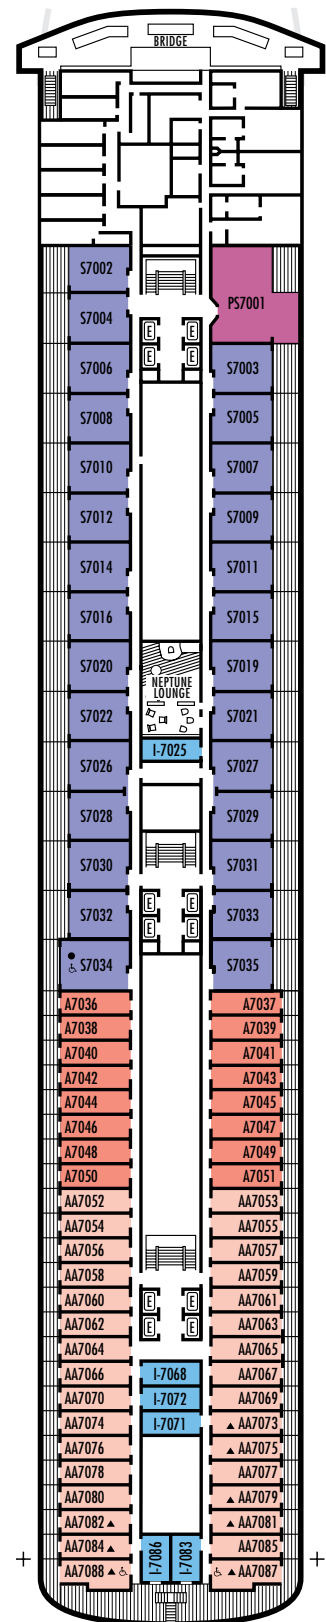

VERANDAH SUITES

PS
Penthouse Verandah Suites: Bedroom with 1 king-size bed, oversize whirlpool bath & shower, living room, dining room, dressing room, private verandah, pantry, 1 sofa bed for 2 persons, mini-bar, refrigerator, guest toilet, floor-to-ceiling windows.

S
Deluxe Verandah Suites: 2 lower beds convertible to 1 king-size bed, whirlpool bath & shower, large sitting area, dressing room, private verandah, 1 sofa bed for 2 persons, mini-bar, refrigerator, floor-to-ceiling windows.

A
Verandah Suites: 2 lower beds convertible to 1 queen-size bed, 1 sofa bed, whirlpool bath & shower, sitting area, private verandah, mini-bar, refrigerator, floor-to-ceiling windows.

AA
Verandah Suites: 2 lower beds convertible to 1 queen-size bed, whirlpool bath & shower, sitting area, private verandah, mini-bar, refrigerator, floor-to-ceiling windows.

INSIDE STATEROOMS

I
Large: 2 lower beds convertible to 1 queen-size bed, shower.

NAVIGATION DECK

Staterooms 7001-7088