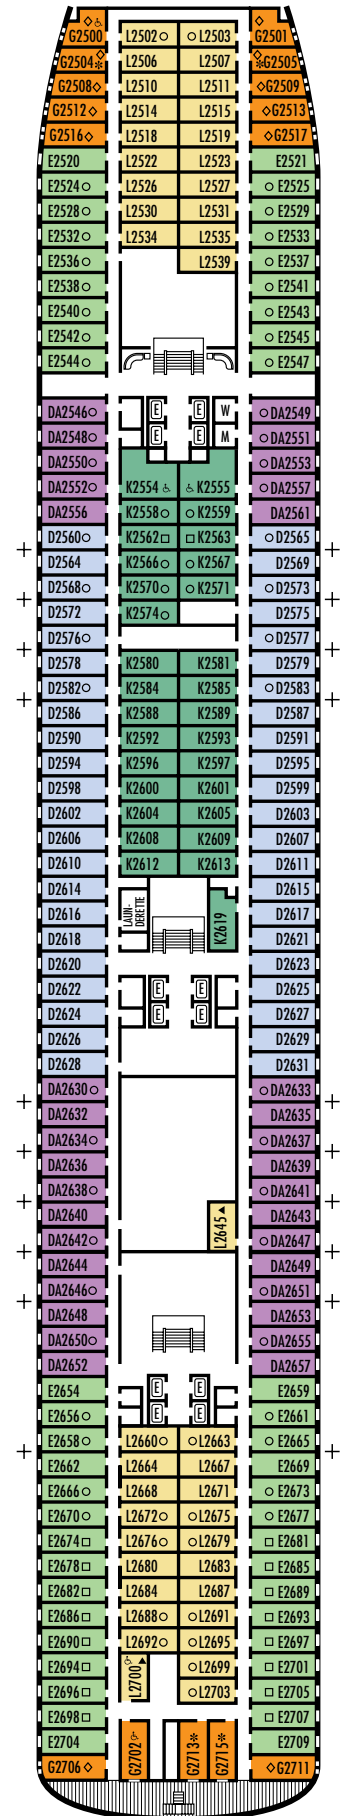

MAIN DECK Staterooms 2500-2715