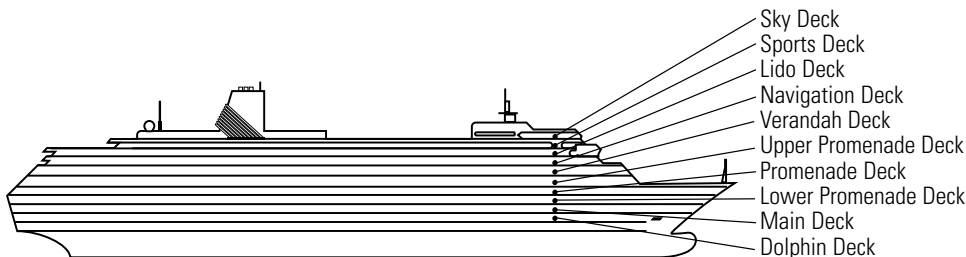

Important Note: Not all staterooms within each category have the same furniture configuration and/or facilities. Appropriate symbols within the rooms on the deck plans describe differences from the stateroom descriptions below.

All information is subject to change.

STATEROOM SYMBOL LEGEND

- Shower only
- Bath tub & shower
- ▲ 2 lower beds or converts to 1 queen-size (no sofa bed)
- Triple (2 lower beds, 1 sofa bed)
- Quad (2 lower beds, 1 sofa bed, 1 upper)
- △ Partial sea view
- ☆ 2 lower beds not convertible to a queen-size
- × Fully obstructed view
- + Connecting rooms
- These staterooms have portholes instead of windows
- ♿ Staterooms AA7087, AA7088, B6225, B6228, C6104, D3391, D3396, D3429, FF1955, FF1964, G2500, G2702, H1804, H1805, H1806, H1807, HH3430, HH3431, K2554, K2555, L2700 are wheelchair accessible, shower only. Stateroom S7034 is wheelchair accessible, bathtub & shower.

OCEAN-VIEW STATEROOMS

E **EE** **F** **H**

Large: 2 lower beds convertible to 1 queen-size bed, bathtub & shower.

FF

Large: 2 lower beds convertible to 1 queen-size bed, 1 sofa bed & pullman upper, bathtub & shower.

INSIDE STATEROOMS

M **MM**

Large: 2 lower beds convertible to 1 queen-size bed, 1 sofa bed, shower.

N **NN**

Standard: 2 lower beds convertible to 1 queen-size bed, 1 sofa bed & pullman upper, shower.