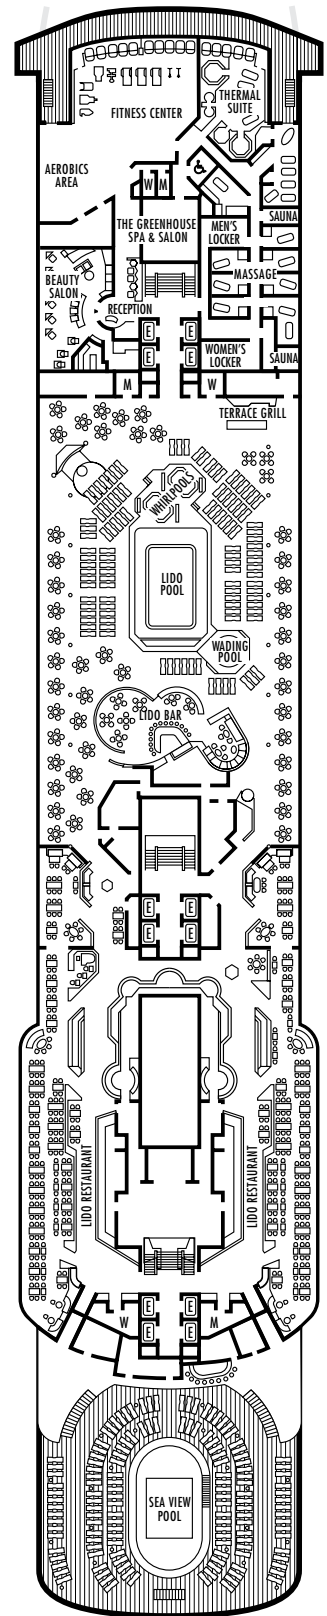

ms Volendam

DECK PLANS & STATEROOMS

The deck plans are color-coded by category of stateroom, and the category letter precedes the stateroom number in each room. All staterooms are equipped with DVD player, flat-panel television, telephone and multi-channel music.

Important Note: Not all staterooms within each category have the same furniture configuration and/or facilities. Appropriate symbols within the rooms on the deck plans describe differences from the stateroom descriptions below.

All information is subject to change.

STATEROOM SYMBOL LEGEND

- Shower only
- Bathtub & shower
- ▲ 2 lower beds or converts to 1 queen-size (no sofa bed)
- Triple (2 lower beds, 1 sofa bed)
- Quad (2 lower beds, 1 sofa bed, 1 upper)
- △ Partial sea view
- ☆ 2 lower beds not convertible to a queen-size
- × Fully obstructed view
- + Connecting rooms
- These staterooms have portholes instead of windows
- ♿ Staterooms AA7087, AA7088, B6225, B6228, C6104, D3391, D3396, D3429, FF1955, FF1964, G2500, G2702, H1804, H1805, H1806, H1807, HH3430, HH3431, K2554, K2555, L2700 are wheelchair accessible, shower only. Stateroom S7034 is wheelchair accessible, bathtub & shower.

LIDO DECK