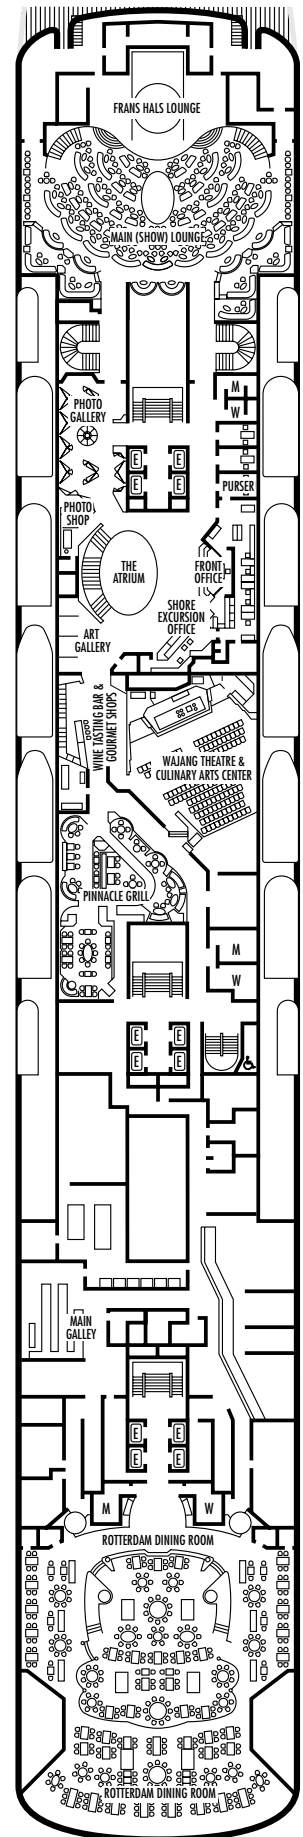

PROMENADE DECK