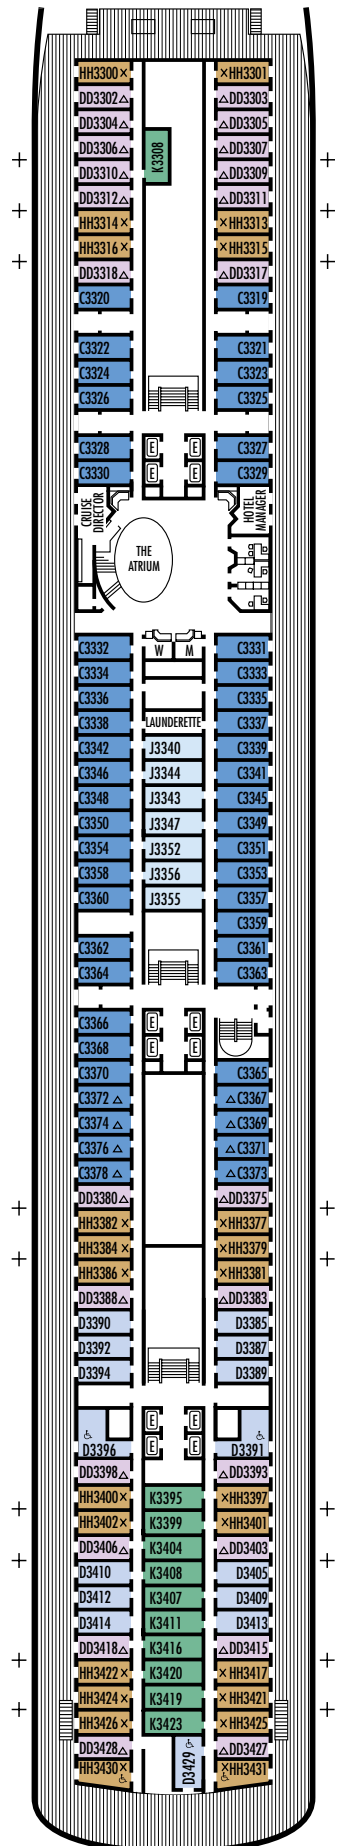

LOWER PROMENADE DECK

Staterooms 3300-3431