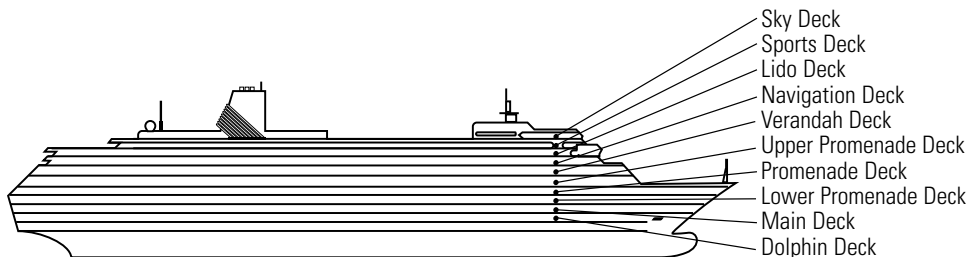

ms Volendam

DECK PLANS & STATEROOMS

The deck plans are color-coded by category of stateroom, and the category letter precedes the stateroom number in each room. All staterooms are equipped with DVD player, flat-panel television, telephone and multi-channel music.

Important Note: Not all staterooms within each category have the same furniture configuration and/or facilities. Appropriate symbols within the rooms on the deck plans describe differences from the stateroom descriptions below.

All information is subject to change.

STATEROOM SYMBOL LEGEND

- Shower only
- Bathtub & shower
- ▲ 2 lower beds or converts to 1 queen-size (no sofa bed)
- Triple (2 lower beds, 1 sofa bed)
- Quad (2 lower beds, 1 sofa bed, 1 upper)
- △ Partial sea view
- ☆ 2 lower beds not convertible to a queen-size
- × Fully obstructed view
- + Connecting rooms
- These staterooms have portholes instead of windows
- ♿ Staterooms AA7087, AA7088, B6225, B6228, C6104, D3391, D3396, D3429, FF1955, FF1964, G2500, G2702, H1804, H1805, H1806, H1807, HH3430, HH3431, K2554, K2555, L2700 are wheelchair accessible, shower only. Stateroom S7034 is wheelchair accessible, bathtub & shower.

SPORTS DECK