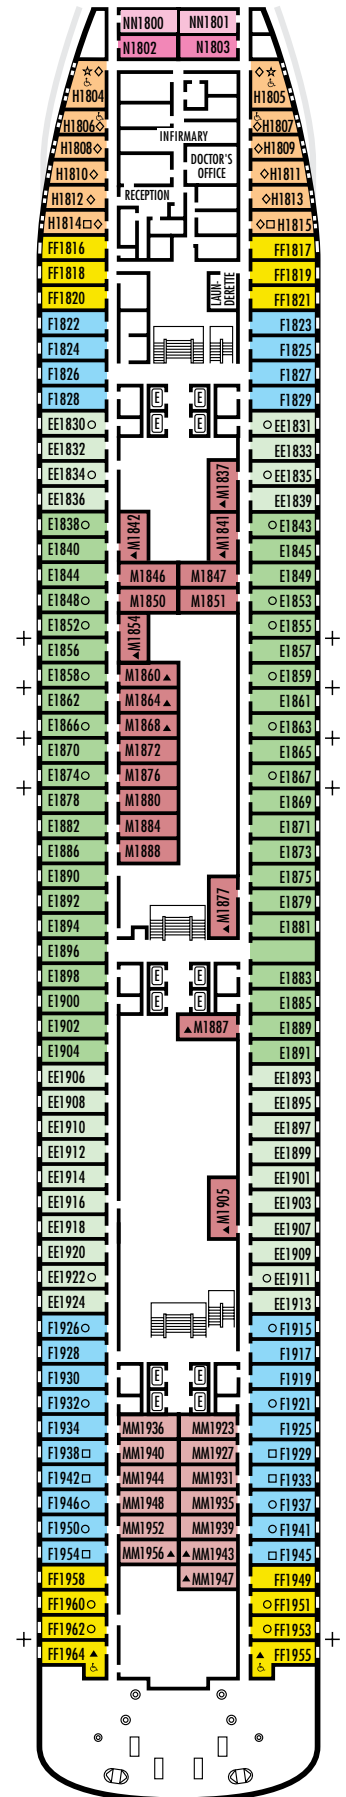

All information is subject to change.

STATEROOM SYMBOL LEGEND

- * Shower only
- Bath tub & shower
- ▲ 2 lower beds or converts to 1 queen-size (no sofa bed)
- Triple (2 lower beds, 1 sofa bed)
- Quad (2 lower beds, 1 sofa bed, 1 upper)
- △ Partial sea view
- ☆ 2 lower beds not convertible to a queen-size
- × Fully obstructed view
- + Connecting rooms
- ◇ These staterooms have portholes instead of windows
- ♿ Staterooms AA7087, AA7088, B6225, B6228, C6104, D3391, D3396, D3429, FF1955, FF1964, G2500, G2702, H1804, H1805, H1806, H1807, HH3430, HH3431, K2554, K2555, L2700 are wheelchair accessible, shower only. Stateroom S7034 is wheelchair accessible, bathtub & shower.

OCEAN-VIEW STATEROOMS

E **EE** **F** **H**

Large: 2 lower beds convertible to 1 queen-size bed, bathtub & shower.

FF

Large: 2 lower beds convertible to 1 queen-size bed, 1 sofa bed & pullman upper, bathtub & shower.

INSIDE STATEROOMS

M **MM**

Large: 2 lower beds convertible to 1 queen-size bed, 1 sofa bed, shower.

N **NN**

Standard: 2 lower beds convertible to 1 queen-size bed, 1 sofa bed & pullman upper, shower.

DOLPHIN DECK Staterooms 1800-1964

All information is subject to change.

STATEROOM SYMBOL LEGEND

- * Shower only
- Bathtub & shower
- ▲ 2 lower beds or converts to 1 queen-size (no sofa bed)
- Triple (2 lower beds, 1 sofa bed)
- Quad (2 lower beds, 1 sofa bed, 1 upper)
- △ Partial sea view
- ☆ 2 lower beds not convertible to a queen-size
- × Fully obstructed view
- + Connecting rooms
- ◇ These staterooms have portholes instead of windows
- ♿ Staterooms AA7087, AA7088, B6225, B6228, C6104, D3391, D3396, D3429, FF1955, FF1964, G2500, G2702, H1804, H1805, H1806, H1807, HH3430, HH3431, K2554, K2555, L2700 are wheelchair accessible, shower only. Stateroom S7034 is wheelchair accessible, bathtub & shower.