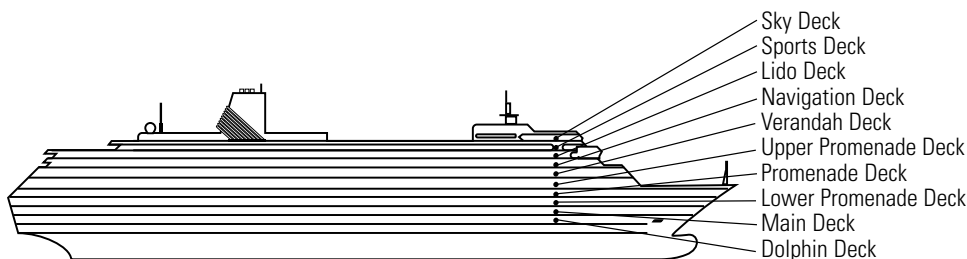

Important Note: Not all staterooms within each category have the same furniture configuration and/or facilities. Appropriate symbols within the rooms on the deck plans describe differences from the stateroom descriptions below.

All information is subject to change.

STATEROOM SYMBOL LEGEND

- Shower only
- Bath tub & shower
- ▲ 2 lower beds or converts to 1 queen-size (no sofa bed)
- Triple (2 lower beds, 1 sofa bed)
- Quad (2 lower beds, 1 sofa bed, 1 upper)
- △ Partial sea view
- ☆ 2 lower beds not convertible to a queen-size
- × Fully obstructed view
- + Connecting rooms
- These staterooms have portholes instead of windows
- ♿ Staterooms AA7087, AA7088, B6225, B6228, C6104, D3391, D3396, D3429, FF1955, FF1964, G2500, G2702, H1804, H1805, H1806, H1807, HH3430, HH3431, K2554, K2555, L2700 are wheelchair accessible, shower only. Stateroom S7034 is wheelchair accessible, bathtub & shower.

OCEAN-VIEW STATEROOMS

C **D** **DD**

Large: 2 lower beds convertible to 1 queen-size bed, bathtub & shower. All DD-category staterooms have partial sea views.

HH

Large: 2 lower beds convertible to 1 queen-size bed, bathtub & shower. All HH-category staterooms have fully obstructed views.

INSIDE STATEROOMS

J **K**

Large: 2 lower beds convertible to 1 queen-size bed, shower.