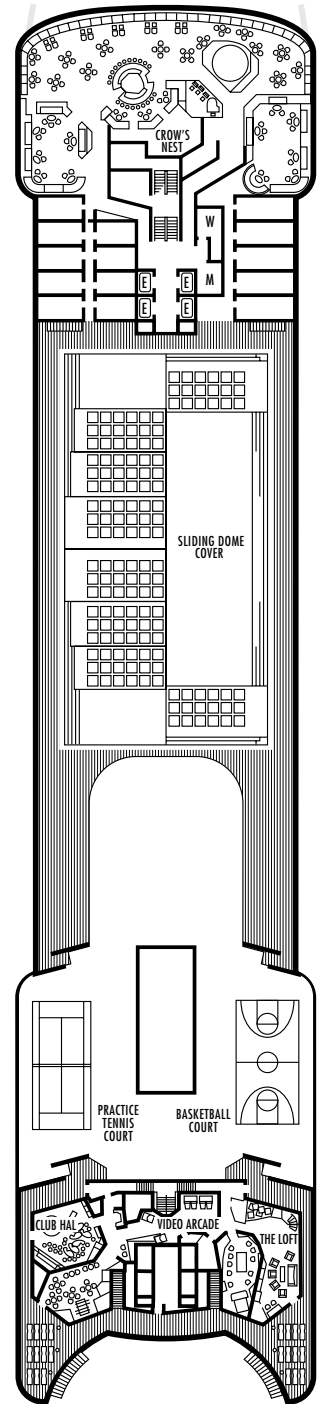

ms Volendam

DECK PLANS & STATEROOMS

The deck plans are color-coded by category of stateroom, and the category letter precedes the stateroom number in each room. All staterooms are equipped with DVD player, flat-panel television, telephone and multi-channel music.

Important Note: Not all staterooms within each category have the same furniture configuration and/or facilities. Appropriate symbols within the rooms on the deck plans describe differences from the stateroom descriptions below.

All information is subject to change.

STATEROOM SYMBOL LEGEND

- Shower only
- Bathtub & shower
- ▲ 2 lower beds or converts to 1 queen-size (no sofa bed)
- Triple (2 lower beds, 1 sofa bed)
- Quad (2 lower beds, 1 sofa bed, 1 upper)
- △ Partial sea view
- ☆ 2 lower beds not convertible to a queen-size
- × Fully obstructed view
- + Connecting rooms
- These staterooms have portholes instead of windows
- ♿ Staterooms AA7087, AA7088, B6225, B6228, C6104, D3391, D3396, D3429, FF1955, FF1964, G2500, G2702, H1804, H1805, H1806, H1807, HH3430, HH3431, K2554, K2555, L2700 are wheelchair accessible, shower only. Stateroom S7034 is wheelchair accessible, bathtub & shower.

SPORTS DECK