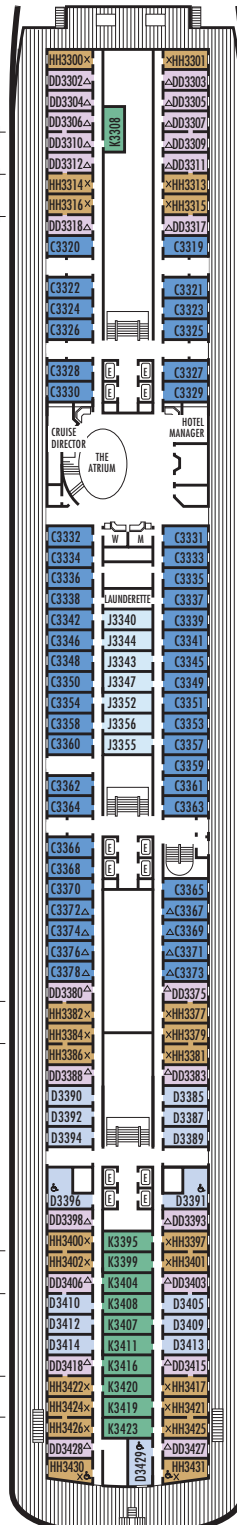

DOLPHIN DECK

Staterooms 1800–1964
90 ft. from bow to
Staterooms 1800 & 1801.

52 ft. to stern from
Staterooms 1955 & 1964.

MAIN DECK

Staterooms 2500–2715
103 ft. from bow to
Staterooms 2500 & 2501.

16 ft. to stern from
Staterooms 2702, 2706, 2711,
2713 & 2715.

LOWER PROMENADE DECK

Staterooms 3300–3431
118 ft. from bow to
Staterooms 3300 & 3301.

21 ft. to stern from
Staterooms 3429, 3430 & 3431.

PROMENADE DECK

UPPER PROMENADE DECK

STATEROOM SYMBOL LEGEND

- * Shower only
- Bathtub & shower
- ▲ 2 lower beds or converts to 1 queen-size (no sofa bed)
- Triple (2 lower beds, 1 sofa bed)
- Quad (2 lower beds, 1 sofa bed, 1 upper)
- △ Partial sea view
- ◇ These staterooms have portholes instead of windows

- ☆ 2 lower beds not convertible to a queen-size
- ✕ Fully obstructed view
- ⊕ Connecting rooms
- ♿ Suite S7034 is wheelchair accessible with bathtub & shower. Staterooms AA7088, AA7087, B6228, B6225, C6104, D3396, D3391, HH3431, HH3430, D3429, G2702, L2700, K2555, K2554, G2500, FF1964, FF1955, H1807, H1806, H1805, H1804 are wheelchair accessible, shower only.

SHIP SPECIFICATIONS & FACILITIES

- 1,432 Guests
- 61,214 Gross Tons
- 781 Feet Long
- Automatic Stabilizers
- 10 Guest Decks
- 12 Guest Elevators
- 4 Restaurants
- 2 Outdoor Swimming Pools (one with sliding glass roof)
- Spa & Salon
- Fitness Center
- Movie Theatre
- Duty-free Shops
- Internet Center
- Library
- Casino
- Suite Lounge
- Practice Tennis Court
- Basketball Court