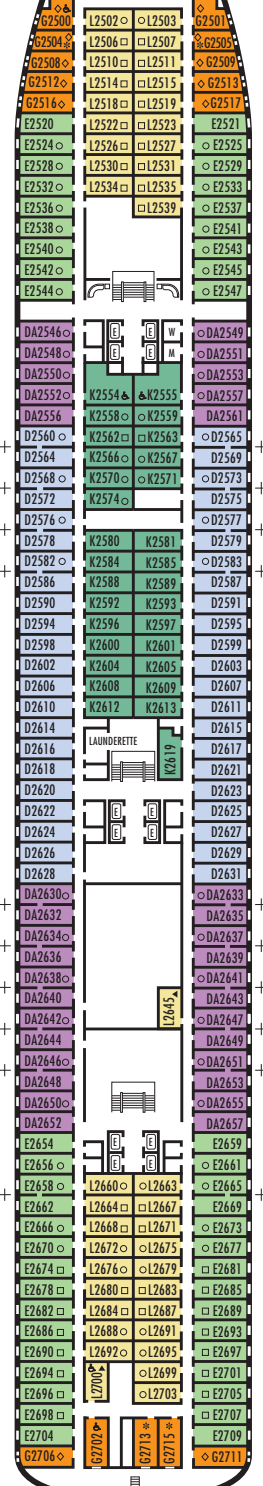

DOLPHIN DECK

Staterooms 1800–1964
90 ft. from bow to
Staterooms 1800 & 1801.

52 ft. to stern from
Staterooms 1955 & 1964.

MAIN DECK

Staterooms 2500–2715
103 ft. from bow to
Staterooms 2500 & 2501.

16 ft. to stern from
Staterooms 2702, 2706, 2711,
2713 & 2715.

LOWER PROMENADE DECK

Staterooms 3300–3431
118 ft. from bow to
Staterooms 3300 & 3301.

21 ft. to stern from
Staterooms 3429, 3430 & 3431.

PROMENADE DECK

UPPER PROMENADE DECK

STATEROOM SYMBOL LEGEND

- * Shower only
- Bathtub & shower
- ▲ 2 lower beds or converts to 1 queen-size (no sofa bed)
- Triple (2 lower beds, 1 sofa bed)
- Quad (2 lower beds, 1 sofa bed, 1 upper)
- △ Partial sea view
- ◇ These staterooms have portholes instead of windows

- ☆ 2 lower beds not convertible to a queen-size
- ✕ Fully obstructed view
- ⊕ Connecting rooms
- ♿ Suite S7034 is wheelchair accessible with bathtub & shower. Staterooms AA7088, AA7087, B6228, B6225, C6104, D3396, D3391, HH3431, HH3430, D3429, G2702, L2700, K2555, K2554, G2500, FF1964, FF1955, H1807, H1806, H1805, H1804 are wheelchair accessible, shower only.

SHIP SPECIFICATIONS & FACILITIES

- 1,432 Guests
- 61,214 Gross Tons
- 781 Feet Long
- Automatic Stabilizers
- 10 Guest Decks
- 12 Guest Elevators
- 4 Restaurants
- 2 Outdoor Swimming Pools (one with sliding glass roof)
- Spa & Salon
- Fitness Center
- Movie Theatre
- Duty-free Shops
- Internet Center
- Library
- Casino
- Suite Lounge
- Practice Tennis Court
- Basketball Court