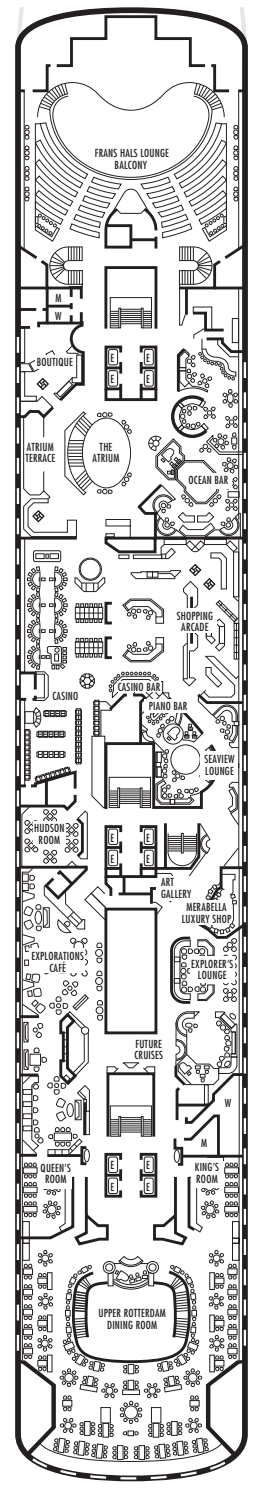

DOLPHIN DECK

Staterooms 1800–1964
90 ft. from bow to
Staterooms 1800 & 1801.

52 ft. to stern from
Staterooms 1955 & 1964.

MAIN DECK

Staterooms 2500–2715
103 ft. from bow to
Staterooms 2500 & 2501.

16 ft. to stern from
Staterooms 2702, 2706, 2711,
2713 & 2715.

LOWER PROMENADE DECK

Staterooms 3300–3431
118 ft. from bow to
Staterooms 3300 & 3301.

21 ft. to stern from
Staterooms 3429, 3430 & 3431.

PROMENADE DECK

UPPER PROMENADE DECK

STATEROOM SYMBOL LEGEND

- * Shower only
- Bathtub & shower
- ▲ 2 lower beds or converts to 1 queen-size (no sofa bed)
- Triple (2 lower beds, 1 sofa bed)
- Quad (2 lower beds, 1 sofa bed, 1 upper)
- △ Partial sea view
- ◇ These staterooms have portholes instead of windows

- ☆ 2 lower beds not convertible to a queen-size
- ✕ Fully obstructed view
- ⊕ Connecting rooms
- ♿ Suite S7034 is wheelchair accessible with bathtub & shower. Staterooms AA7088, AA7087, B6228, B6225, C6104, D3396, D3391, HH3431, HH3430, D3429, G2702, L2700, K2555, K2554, G2500, FF1964, FF1955, H1807, H1806, H1805, H1804 are wheelchair accessible, shower only.

SHIP SPECIFICATIONS & FACILITIES

- 1,432 Guests
- 61,214 Gross Tons
- 781 Feet Long
- Automatic Stabilizers
- 10 Guest Decks
- 12 Guest Elevators
- 4 Restaurants
- 2 Outdoor Swimming Pools (one with sliding glass roof)
- Spa & Salon
- Fitness Center
- Movie Theatre
- Duty-free Shops
- Internet Center
- Library
- Casino
- Suite Lounge
- Practice Tennis Court
- Basketball Court