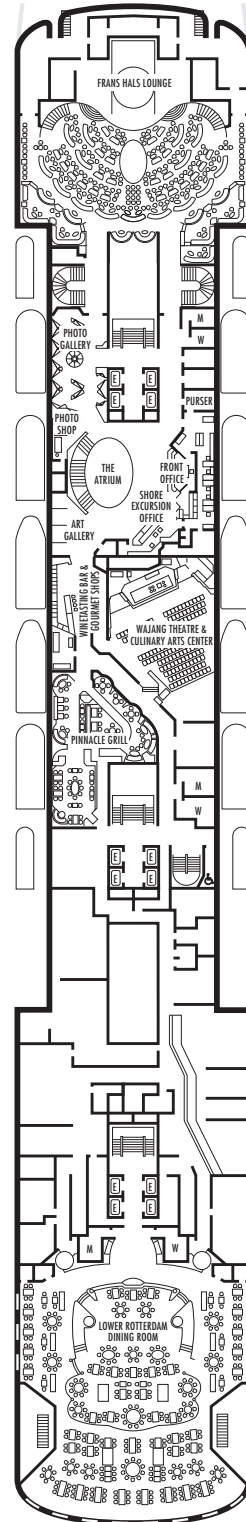

DOLPHIN DECK

Staterooms 1800–1964
90 ft. from bow to
Staterooms 1800 & 1801.

52 ft. to stern from
Staterooms 1955 & 1964.

MAIN DECK

Staterooms 2500–2715
103 ft. from bow to
Staterooms 2500 & 2501.

16 ft. to stern from
Staterooms 2702, 2706, 2711,
2713 & 2715.

LOWER PROMENADE DECK

Staterooms 3300–3431
118 ft. from bow to
Staterooms 3300 & 3301.

21 ft. to stern from
Staterooms 3429, 3430 & 3431.

PROMENADE DECK

UPPER PROMENADE DECK

STATEROOM SYMBOL LEGEND

- * Shower only
- Bathtub & shower
- ▲ 2 lower beds or converts to 1 queen-size (no sofa bed)
- Triple (2 lower beds, 1 sofa bed)
- Quad (2 lower beds, 1 sofa bed, 1 upper)
- △ Partial sea view
- ◇ These staterooms have portholes instead of windows

- ☆ 2 lower beds not convertible to a queen-size
- ✕ Fully obstructed view
- ⊕ Connecting rooms
- ♿ Suite S7034 is wheelchair accessible with bathtub & shower. Staterooms AA7088, AA7087, B6228, B6225, C6104, D3396, D3391, HH3431, HH3430, D3429, G2702, L2700, K2555, K2554, G2500, FF1964, FF1955, H1807, H1806, H1805, H1804 are wheelchair accessible, shower only.