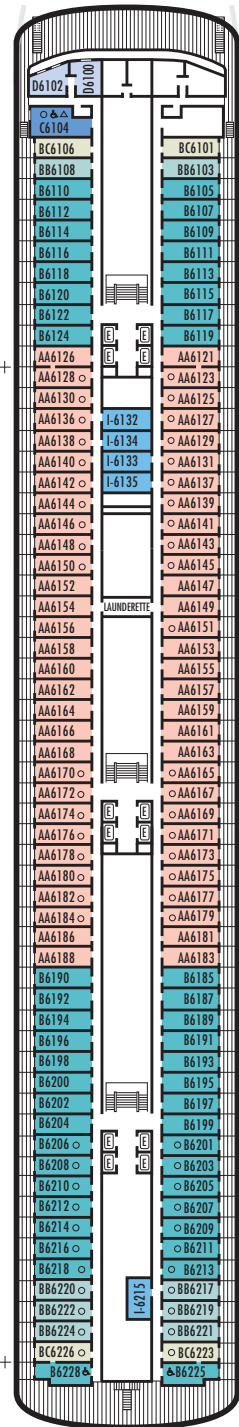

S

Neptune Suites: (Deluxe Verandah Suites) 2 lower beds convertible to 1 king-size bed, whirlpool bath & shower, large sitting area, dressing room, private verandah, 1 sofa bed for 2 persons, mini-bar, refrigerator, floor-to-ceiling windows.

A

Vista Suites: (Verandah Suites) 2 lower beds convertible to 1 queen-size bed, 1 sofa bed, whirlpool bath & shower, sitting area, private verandah, mini-bar, refrigerator, floor-to-ceiling windows.

AA B BB BC

Vista Suites: (Verandah Suites) 2 lower beds convertible to 1 queen-size bed, whirlpool bath & shower, sitting area, private verandah, mini-bar, refrigerator, floor-to-ceiling windows.

OCEAN-VIEW STATEROOMS

C D DA DD E EE F FF G H

Large: 2 lower beds convertible to 1 queen-size bed, bathtub & shower. All DD-category staterooms have partial sea views.

HH

Large: 2 lower beds convertible to 1 queen-size bed, bathtub & shower. All HH-category staterooms have fully obstructed views.

INTERIOR STATEROOMS

I J K L M MM N NN

Large: 2 lower beds convertible to 1 queen-size bed, shower.

Large: 2 lower beds convertible to 1 queen-size bed, 1 sofa bed, shower.

Standard: 2 lower beds convertible to 1 queen-size bed, 1 sofa bed & pullman upper, shower.

52 ft. to stern from
Staterooms 6225 & 6228.