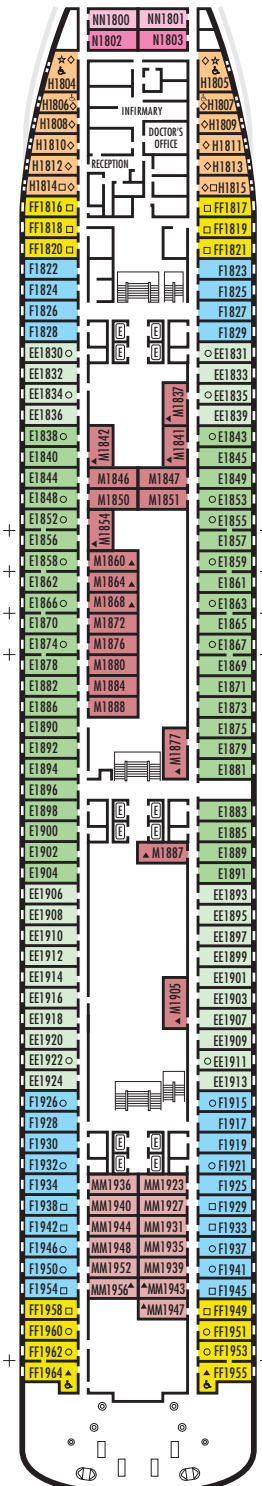

DOLPHIN DECK

Staterooms 1800–1964
90 ft. from bow to
Staterooms 1800 & 1801.

52 ft. to stern from
Staterooms 1955 & 1964.

MAIN DECK

Staterooms 2500–2715
103 ft. from bow to
Staterooms 2500 & 2501.

16 ft. to stern from
Staterooms 2702, 2706, 2711,
2713 & 2715.

LOWER PROMENADE DECK

Staterooms 3300–3431
118 ft. from bow to
Staterooms 3300 & 3301.

21 ft. to stern from
Staterooms 3429, 3430 & 3431.

PROMENADE DECK

UPPER PROMENADE DECK

STATEROOM SYMBOL LEGEND

- * Shower only
- Bathtub & shower
- ▲ 2 lower beds or converts to 1 queen-size (no sofa bed)
- Triple (2 lower beds, 1 sofa bed)
- Quad (2 lower beds, 1 sofa bed, 1 upper)
- △ Partial sea view
- ◇ These staterooms have portholes instead of windows

- ☆ 2 lower beds not convertible to a queen-size
- ✕ Fully obstructed view
- ⊕ Connecting rooms
- ♿ Suite S7034 is wheelchair accessible with bathtub & shower. Staterooms AA7088, AA7087, B6228, B6225, C6104, D3396, D3391, HH3431, HH3430, D3429, G2702, L2700, K2555, K2554, G2500, FF1964, FF1955, H1807, H1806, H1805, H1804 are wheelchair accessible, shower only.

SHIP SPECIFICATIONS & FACILITIES

- 1,432 Guests
- 61,214 Gross Tons
- 781 Feet Long
- Automatic Stabilizers
- 10 Guest Decks
- 12 Guest Elevators
- 4 Restaurants
- 2 Outdoor Swimming Pools (one with sliding glass roof)
- Spa & Salon
- Fitness Center
- Movie Theatre
- Duty-free Shops
- Internet Center
- Library
- Casino
- Suite Lounge
- Practice Tennis Court
- Basketball Court