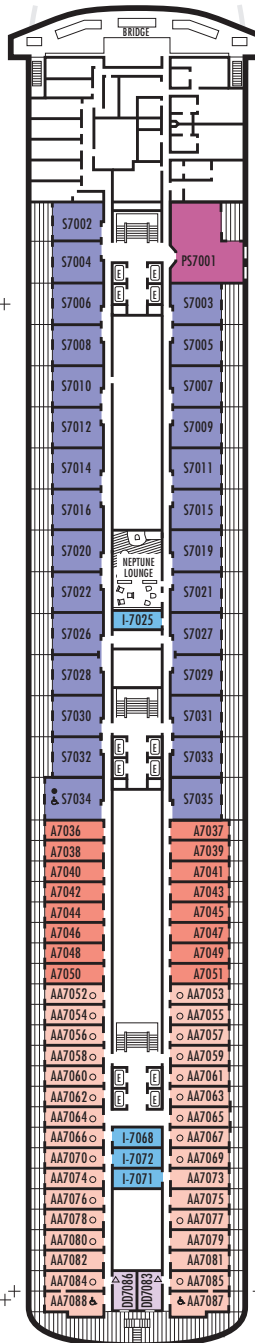

52 ft. to stern from
Staterooms 7087 & 7088.