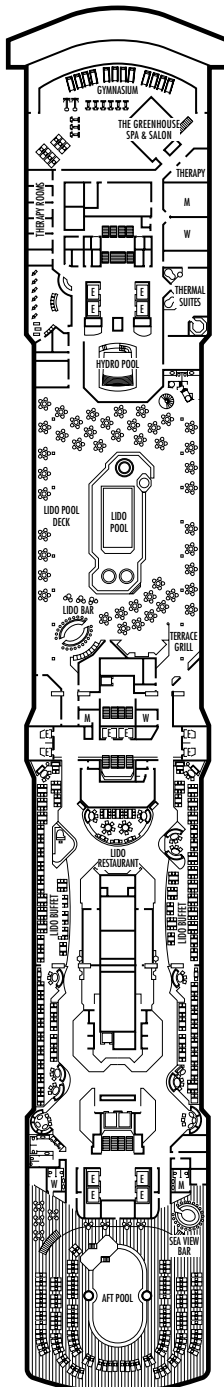

ROTTERDAM DECK

Rooms 7001-7133
121 ft. from bow
to Rooms 7001 & 7002.

56 ft. to stern from Rooms
7132, 7130, 7128, 7126, 7127,
7129, 7131 & 7133.

NAVIGATION DECK

Rooms 8001-8135
186 ft. from bow
to Rooms 8001 & 8002.

68 ft. to stern from Rooms
8128, 8126, 8124, 8122, 8129
8131, 8133 & 8135.

LIDO DECK

OBSERVATION DECK

SPORTS DECK

**ms Oosterdam
ms Westerdam
ms Zuiderdam**

DECK PLANS & STATEROOMS

The deck plans are color-coded by category of stateroom, and the category letter precedes the stateroom number in each room. All staterooms are equipped with television, mini-bar, mini-safe, data port, telephone and multi-channel music.

Important Note: Not all staterooms within each category have the same furniture configuration and/or facilities. Appropriate symbols within the rooms on the deck plans describe differences from the stateroom descriptions below.

OUTSIDE STATEROOMS