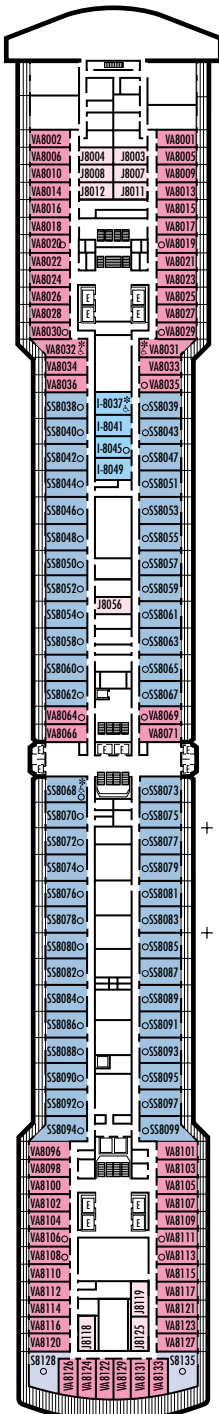

MAIN DECK
Rooms 1001-1127
252 ft. from bow
to Rooms 1001 & 1002.

102 ft. to stern
from Rooms 1122 & 1127.

LOWER PROMENADE DECK

PROMENADE DECK

UPPER PROMENADE DECK
Rooms 4001-4185
102 ft. from bow
to Rooms 4001 & 4002.

9 ft. to stern
from Rooms 4180, 4178, 4176,
4174, 4179, 4181, 4183 & 4185.

VERANDAH DECK
Rooms 5001-5187
102 ft. from bow
to Rooms 5001 & 5002.

23 ft. to stern from Rooms 5186,
5184, 5182, 5180, 5181, 5183,
5185 & 5187.

UPPER VERANDAH DECK
Rooms 6001-6169
112 ft. from bow
to Rooms 6003 & 6004.

33 ft. to stern from Rooms 6158,
6156, 6154, 6165, 6167 & 6169.

SHIP SPECIFICATIONS & FACILITIES

- 1,848 Passengers
- 82,000 Gross Tons
- 950 Feet Long
- Automatic Stabilizers
- 11 Passenger Decks
- 14 Passenger Elevators
- 4 Outside Elevators
- 24 Public Rooms
- 4 Restaurants
- Outdoor Swimming Pools (one with sliding glass roof)
- Spa & Salon
- Two Show Lounges
- Duty-Free Shops
- Library
- Casino
- Fitness Center
- Basketball Court
- Volleyball Court
- Golf Simulator
- Internet Center
- Suite Lounge

ROTTERDAM DECK

Rooms 7001-7133
121 ft. from bow
to Rooms 7001 & 7002.

56 ft. to stern from Rooms
7132, 7130, 7128, 7126, 7127,
7129, 7131 & 7133.

NAVIGATION DECK

Rooms 8001-8135
186 ft. from bow
to Rooms 8001 & 8002.