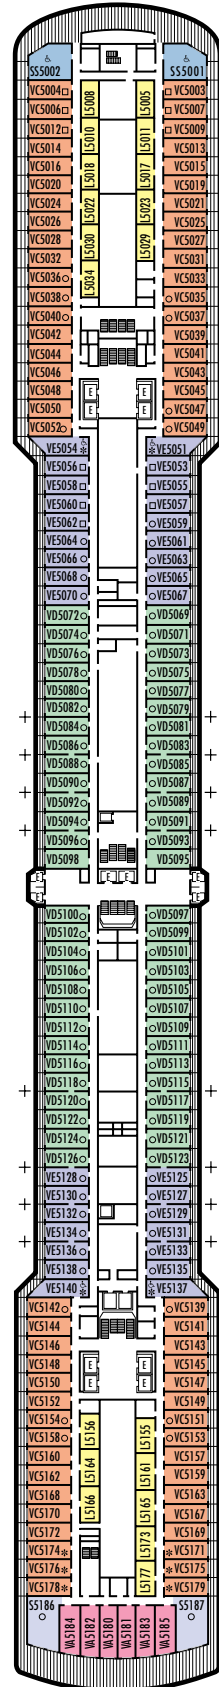

MAIN DECK
Rooms 1001-1127
252 ft. from bow
to Rooms 1001 & 1002.

102 ft. to stern
from Rooms 1122 & 1127.

LOWER PROMENADE DECK

PROMENADE DECK

UPPER PROMENADE DECK
Rooms 4001-4185
102 ft. from bow
to Rooms 4001 & 4002.

9 ft. to stern
from Rooms 4180, 4178, 4176,
4174, 4179, 4181, 4183 & 4185.

VERANDAH DECK
Rooms 5001-5187
102 ft. from bow
to Rooms 5001 & 5002.

23 ft. to stern from Rooms 5186,
5184, 5182, 5180, 5181, 5183,
5185 & 5187.

UPPER VERANDAH DECK
Rooms 6001-6169
112 ft. from bow
to Rooms 6003 & 6004.

33 ft. to stern from Rooms 6158,
6156, 6154, 6165, 6167 & 6169.

SHIP SPECIFICATIONS & FACILITIES

- 1,848 Passengers
- 82,000 Gross Tons
- 950 Feet Long
- Automatic Stabilizers
- 11 Passenger Decks
- 14 Passenger Elevators
- 4 Outside Elevators
- 24 Public Rooms
- 4 Restaurants
- Outdoor Swimming Pools (one with sliding glass roof)
- Spa & Salon
- Two Show Lounges
- Duty-Free Shops
- Library
- Casino
- Fitness Center
- Basketball Court
- Volleyball Court
- Golf Simulator
- Internet Center
- Suite Lounge

ROTTERDAM DECK

Rooms 7001-7133
121 ft. from bow
to Rooms 7001 & 7002.

56 ft. to stern from Rooms
7132, 7130, 7128, 7126, 7127,
7129, 7131 & 7133.

NAVIGATION DECK

Rooms 8001-8135
186 ft. from bow
to Rooms 8001 & 8002.