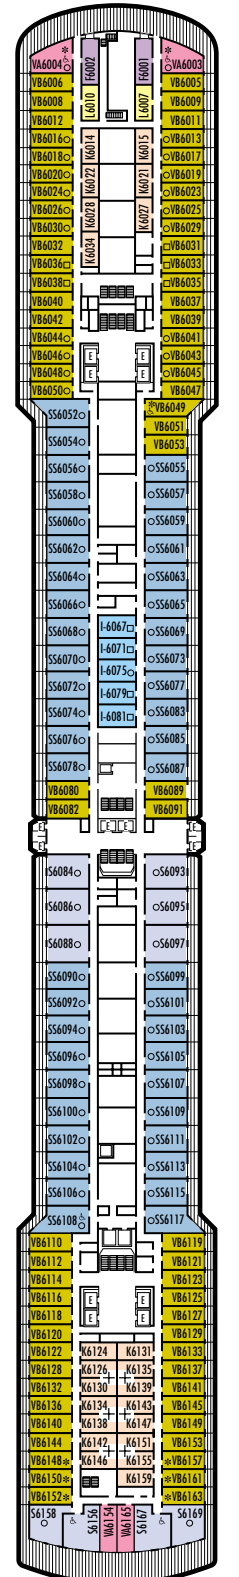

MAIN DECK
Rooms 1001-1127
252 ft. from bow
to Rooms 1001 & 1002.

102 ft. to stern
from Rooms 1122 & 1127.

LOWER PROMENADE DECK

PROMENADE DECK

UPPER PROMENADE DECK
Rooms 4001-4185
102 ft. from bow
to Rooms 4001 & 4002.

9 ft. to stern
from Rooms 4180, 4178, 4176,
4174, 4179, 4181, 4183 & 4185.

VERANDAH DECK
Rooms 5001-5187
102 ft. from bow
to Rooms 5001 & 5002.

23 ft. to stern from Rooms 5186,
5184, 5182, 5180, 5181, 5183,
5185 & 5187.

UPPER VERANDAH DECK
Rooms 6001-6169
112 ft. from bow
to Rooms 6003 & 6004.

33 ft. to stern from Rooms 6158,
6156, 6154, 6165, 6167 & 6169.

SHIP SPECIFICATIONS & FACILITIES

- 1,848 Passengers
- 82,000 Gross Tons
- 950 Feet Long
- Automatic Stabilizers
- 11 Passenger Decks
- 14 Passenger Elevators
- 4 Outside Elevators
- 24 Public Rooms
- 4 Restaurants
- Outdoor Swimming Pools (one with sliding glass roof)
- Spa & Salon
- Two Show Lounges
- Duty-Free Shops
- Library
- Casino
- Fitness Center
- Basketball Court
- Volleyball Court
- Golf Simulator
- Internet Center
- Suite Lounge

ROTTERDAM DECK

Rooms 7001-7133
121 ft. from bow
to Rooms 7001 & 7002.

56 ft. to stern from Rooms
7132, 7130, 7128, 7126, 7127,
7129, 7131 & 7133.

NAVIGATION DECK

Rooms 8001-8135
186 ft. from bow
to Rooms 8001 & 8002.