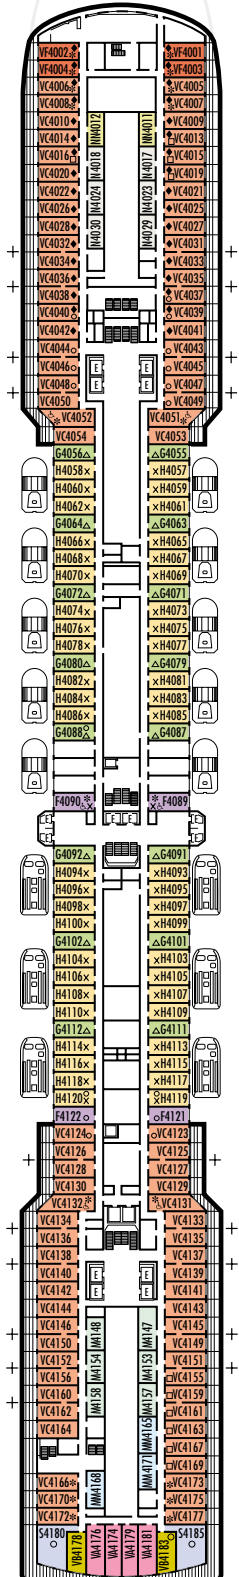

MAIN DECK
Rooms 1001-1127
252 ft. from bow
to Rooms 1001 & 1002.

102 ft. to stern
from Rooms 1122 & 1127.

LOWER PROMENADE DECK

PROMENADE DECK

UPPER PROMENADE DECK
Rooms 4001-4185
102 ft. from bow
to Rooms 4001 & 4002.

9 ft. to stern
from Rooms 4180, 4178, 4176,
4174, 4179, 4181, 4183 & 4185.

VERANDAH DECK
Rooms 5001-5187
102 ft. from bow
to Rooms 5001 & 5002.

23 ft. to stern from Rooms 5186,
5184, 5182, 5180, 5181, 5183,
5185 & 5187.

UPPER VERANDAH DECK
Rooms 6001-6169
112 ft. from bow
to Rooms 6003 & 6004.

33 ft. to stern from Rooms 6158,
6156, 6154, 6165, 6167 & 6169.

SHIP SPECIFICATIONS & FACILITIES

- 1,848 Passengers
- 82,000 Gross Tons
- 950 Feet Long
- Automatic Stabilizers
- 11 Passenger Decks
- 14 Passenger Elevators
- 4 Outside Elevators
- 24 Public Rooms
- 4 Restaurants
- Outdoor Swimming Pools (one with sliding glass roof)
- Spa & Salon
- Two Show Lounges
- Duty-Free Shops
- Library
- Casino
- Fitness Center
- Basketball Court
- Volleyball Court
- Golf Simulator
- Internet Center
- Suite Lounge

ROTTERDAM DECK

Rooms 7001-7133
121 ft. from bow
to Rooms 7001 & 7002.

56 ft. to stern from Rooms
7132, 7130, 7128, 7126, 7127,
7129, 7131 & 7133.

NAVIGATION DECK

Rooms 8001-8135
186 ft. from bow
to Rooms 8001 & 8002.