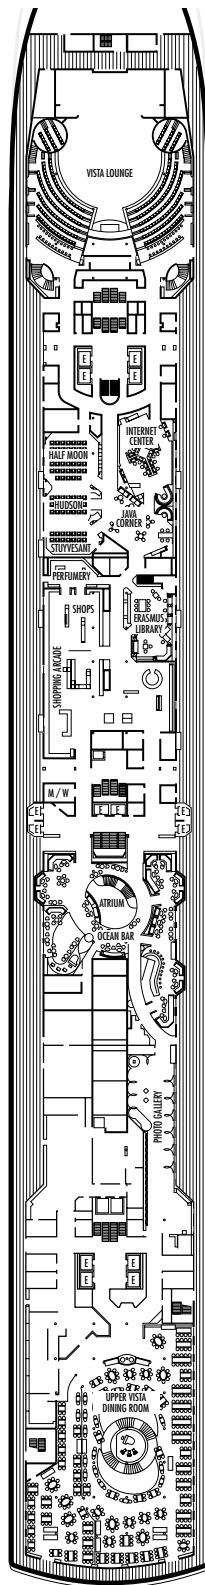

MAIN DECK
Rooms 1001-1127
252 ft. from bow
to Rooms 1001 & 1002.

102 ft. to stern
from Rooms 1122 & 1127.

LOWER PROMENADE DECK

PROMENADE DECK

UPPER PROMENADE DECK
Rooms 4001-4185
102 ft. from bow
to Rooms 4001 & 4002.

9 ft. to stern
from Rooms 4180, 4178, 4176,
4174, 4179, 4181, 4183 & 4185.

VERANDAH DECK
Rooms 5001-5187
102 ft. from bow
to Rooms 5001 & 5002.

23 ft. to stern from Rooms 5186,
5184, 5182, 5180, 5181, 5183,
5185 & 5187.

UPPER VERANDAH DECK
Rooms 6001-6169
112 ft. from bow
to Rooms 6003 & 6004.

33 ft. to stern from Rooms 6158,
6156, 6154, 6165, 6167 & 6169.

SHIP SPECIFICATIONS & FACILITIES

- 1,848 Passengers
- 82,000 Gross Tons
- 950 Feet Long
- Automatic Stabilizers
- 11 Passenger Decks
- 14 Passenger Elevators
- 4 Outside Elevators
- 24 Public Rooms
- 4 Restaurants
- Outdoor Swimming Pools (one with sliding glass roof)
- Spa & Salon
- Two Show Lounges
- Duty-Free Shops
- Library
- Casino
- Fitness Center
- Basketball Court
- Volleyball Court
- Golf Simulator
- Internet Center
- Suite Lounge

ROTTERDAM DECK

Rooms 7001-7133
121 ft. from bow
to Rooms 7001 & 7002.

56 ft. to stern from Rooms
7132, 7130, 7128, 7126, 7127,
7129, 7131 & 7133.

NAVIGATION DECK

Rooms 8001-8135
186 ft. from bow
to Rooms 8001 & 8002.