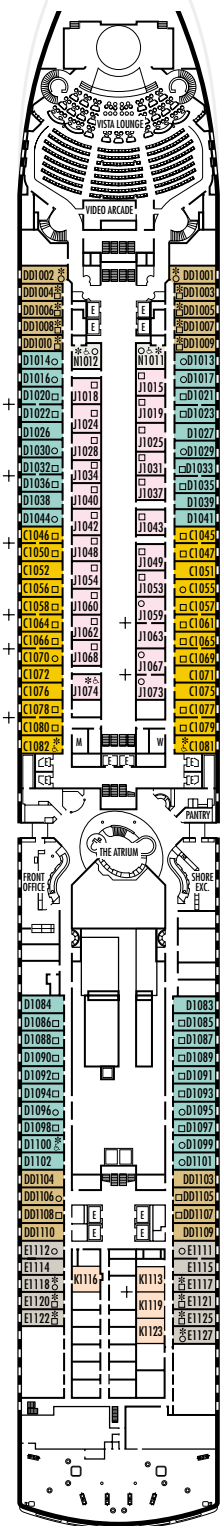

MAIN DECK
Rooms 1001-1127
252 ft. from bow
to Rooms 1001 & 1002.

102 ft. to stern
from Rooms 1122 & 1127.

LOWER PROMENADE DECK

PROMENADE DECK

UPPER PROMENADE DECK
Rooms 4001-4185
102 ft. from bow
to Rooms 4001 & 4002.

9 ft. to stern
from Rooms 4180, 4178, 4176,
4174, 4179, 4181, 4183 & 4185.

VERANDAH DECK
Rooms 5001-5187
102 ft. from bow
to Rooms 5001 & 5002.

23 ft. to stern from Rooms 5186,
5184, 5182, 5180, 5181, 5183,
5185 & 5187.

UPPER VERANDAH DECK
Rooms 6001-6169
112 ft. from bow
to Rooms 6003 & 6004.

33 ft. to stern from Rooms 6158,
6156, 6154, 6165, 6167 & 6169.

SHIP SPECIFICATIONS & FACILITIES

- 1,848 Passengers
- 82,000 Gross Tons
- 950 Feet Long
- Automatic Stabilizers
- 11 Passenger Decks
- 14 Passenger Elevators
- 4 Outside Elevators
- 24 Public Rooms
- 4 Restaurants
- Outdoor Swimming Pools (one with sliding glass roof)
- Spa & Salon
- Two Show Lounges
- Duty-Free Shops
- Library
- Casino
- Fitness Center
- Basketball Court
- Volleyball Court
- Golf Simulator
- Internet Center
- Suite Lounge

ROTTERDAM DECK

Rooms 7001-7133
121 ft. from bow
to Rooms 7001 & 7002.

56 ft. to stern from Rooms
7132, 7130, 7128, 7126, 7127,
7129, 7131 & 7133.

NAVIGATION DECK

Rooms 8001-8135
186 ft. from bow
to Rooms 8001 & 8002.