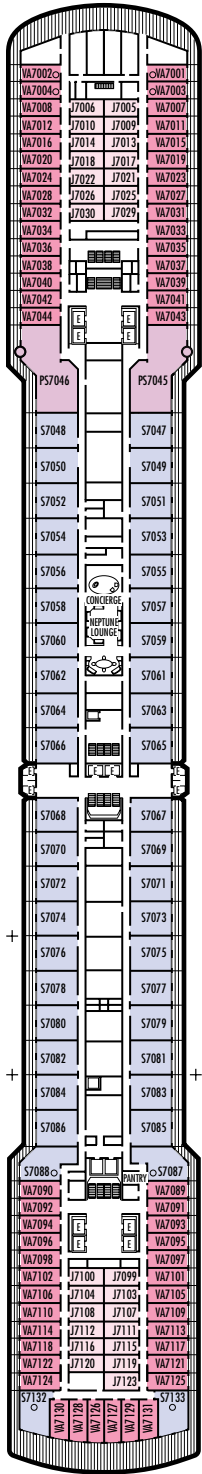

MAIN DECK
Rooms 1001-1127
252 ft. from bow
to Rooms 1001 & 1002.

102 ft. to stern
from Rooms 1122 & 1127.

LOWER PROMENADE DECK

PROMENADE DECK

UPPER PROMENADE DECK
Rooms 4001-4185
102 ft. from bow
to Rooms 4001 & 4002.

9 ft. to stern
from Rooms 4180, 4178, 4176,
4174, 4179, 4181, 4183 & 4185.

VERANDAH DECK
Rooms 5001-5187
102 ft. from bow
to Rooms 5001 & 5002.

23 ft. to stern from Rooms 5186,
5184, 5182, 5180, 5181, 5183,
5185 & 5187.

UPPER VERANDAH DECK
Rooms 6001-6169
112 ft. from bow
to Rooms 6003 & 6004.

33 ft. to stern from Rooms 6158,
6156, 6154, 6165, 6167 & 6169.

SHIP SPECIFICATIONS & FACILITIES

- 1,848 Passengers
- 82,000 Gross Tons
- 950 Feet Long
- Automatic Stabilizers
- 11 Passenger Decks
- 14 Passenger Elevators
- 4 Outside Elevators
- 24 Public Rooms
- 4 Restaurants
- Outdoor Swimming Pools (one with sliding glass roof)
- Spa & Salon
- Two Show Lounges
- Duty-Free Shops
- Library
- Casino
- Fitness Center
- Basketball Court
- Volleyball Court
- Golf Simulator
- Internet Center
- Suite Lounge

ROTTERDAM DECK

Rooms 7001-7133
121 ft. from bow
to Rooms 7001 & 7002.

56 ft. to stern from Rooms
7132, 7130, 7128, 7126, 7127,
7129, 7131 & 7133.

NAVIGATION DECK

Rooms 8001-8135
186 ft. from bow
to Rooms 8001 & 8002.