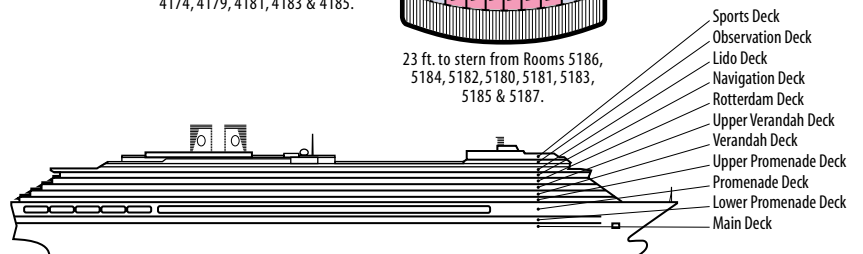

9 ft. to stern
from Rooms 4180, 4178, 4176,
4174, 4179, 4181, 4183 & 4185.

VERANDAH DECK
Rooms 5001-5187
102 ft. from bow
to Rooms 5001 & 5002.

23 ft. to stern from Rooms 5186,
5184, 5182, 5180, 5181, 5183,
5185 & 5187.

UPPER VERANDAH DECK
Rooms 6001-6169
112 ft. from bow
to Rooms 6003 & 6004.

33 ft. to stern from Rooms 6158,
6156, 6154, 6165, 6167 & 6169.

SHIP SPECIFICATIONS & FACILITIES

- 1,848 Passengers
- 82,000 Gross Tons
- 950 Feet Long
- Automatic Stabilizers
- 11 Passenger Decks
- 14 Passenger Elevators
- 4 Outside Elevators
- 24 Public Rooms
- 4 Restaurants
- Outdoor Swimming Pools (one with sliding glass roof)
- Spa & Salon
- Two Show Lounges
- Duty-Free Shops
- Library
- Casino
- Fitness Center
- Basketball Court
- Volleyball Court
- Golf Simulator
- Internet Center
- Suite Lounge