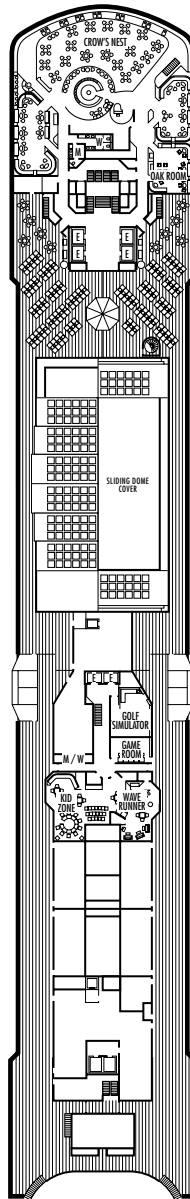

OBSERVATION DECK