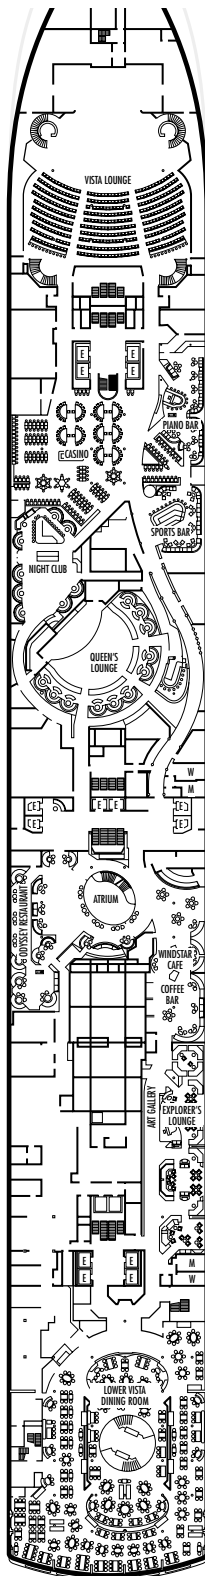

MAIN DECK
Rooms 1001-1127
252 ft. from bow
to Rooms 1001 & 1002.

102 ft. to stern
from Rooms 1122 & 1127.

LOWER PROMENADE DECK

PROMENADE DECK

UPPER PROMENADE DECK
Rooms 4001-4185
102 ft. from bow
to Rooms 4001 & 4002.

9 ft. to stern
from Rooms 4180, 4178, 4176,
4174, 4179, 4181, 4183 & 4185.

VERANDAH DECK
Rooms 5001-5187
102 ft. from bow
to Rooms 5001 & 5002.

23 ft. to stern from Rooms 5186,
5184, 5182, 5180, 5181, 5183,
5185 & 5187.

UPPER VERANDAH DECK
Rooms 6001-6169
112 ft. from bow
to Rooms 6003 & 6004.

33 ft. to stern from Rooms 6158,
6156, 6154, 6165, 6167 & 6169.

SHIP SPECIFICATIONS & FACILITIES

- 1,848 Passengers
- 82,000 Gross Tons
- 950 Feet Long
- Automatic Stabilizers
- 11 Passenger Decks
- 14 Passenger Elevators
- 4 Outside Elevators
- 24 Public Rooms
- 4 Restaurants
- Outdoor Swimming Pools (one with sliding glass roof)
- Spa & Salon
- Two Show Lounges
- Duty-Free Shops
- Library
- Casino
- Fitness Center
- Basketball Court
- Volleyball Court
- Golf Simulator
- Internet Center
- Suite Lounge

ROTTERDAM DECK

Rooms 7001-7133
121 ft. from bow
to Rooms 7001 & 7002.

56 ft. to stern from Rooms
7132, 7130, 7128, 7126, 7127,
7129, 7131 & 7133.

NAVIGATION DECK

Rooms 8001-8135
186 ft. from bow
to Rooms 8001 & 8002.