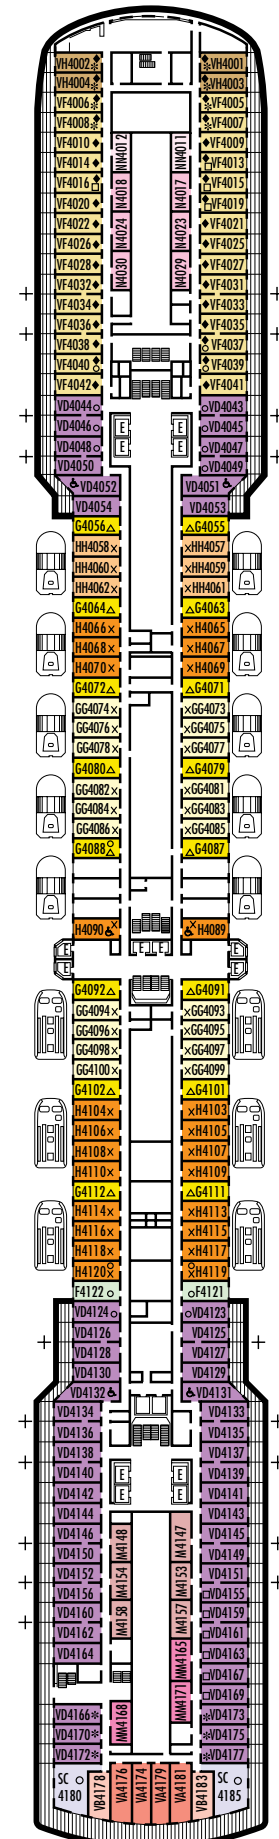

VERANDAH SUITES

SC

Deluxe Verandah Suites: 2 lower beds convertible to 1 king-size bed, bathroom with dual sink vanity, full-size whirlpool bath & shower & additional shower stall, large sitting area, dressing room, private verandah, 1 sofa bed for 2 persons, floor-to-ceiling windows.

VERANDAH STATEROOMS

VA VB VD VF VH

Deluxe Verandah Outside: 2 lower beds convertible to 1 queen-size bed, bathtub & shower, sitting area, private verandah, floor-to-ceiling windows.

OCEAN-VIEW STATEROOMS

F

Large: 2 lower beds convertible to 1 queen-size bed, bathtub & shower.

G GG

Large: 2 lower beds convertible to 1 queen-size bed, bathtub & shower. All G-category staterooms have partial sea views. All GG-category staterooms have fully obstructed views.

H HH

Large: 2 lower beds convertible to 1 queen-size bed, bathtub & shower. All H- & HH-category staterooms have fully obstructed views.

INSIDE STATEROOMS

M MM N NN

Standard: 2 lower beds convertible to 1 queen-size bed, shower.

UPPER PROMENADE DECK

Staterooms 4001-4185