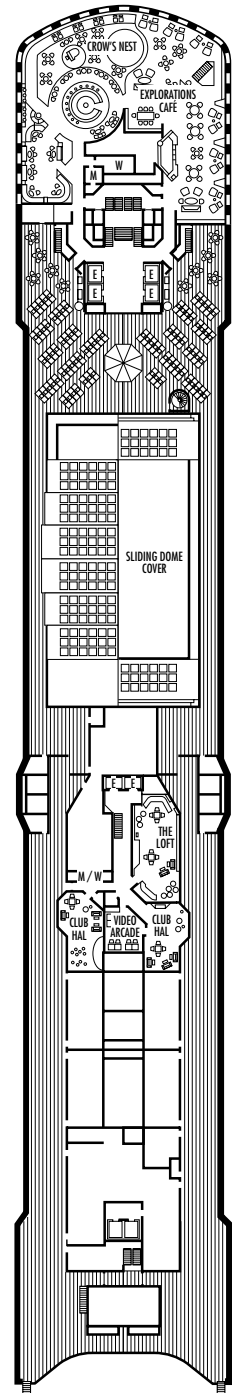

ms Westerdam

DECK PLANS & STATEROOMS

The deck plans are color-coded by category of stateroom, and the category letter precedes the stateroom number in each room. All staterooms are equipped with flat-panel television, mini-bar, DVD player, mini-safe, data port, telephone and multi-channel music.

Important Note: Not all staterooms within each category have the same furniture configuration and/or facilities. Appropriate symbols within the rooms on the deck plans describe differences from the stateroom descriptions below.

All information is subject to change.

STATEROOM SYMBOL LEGEND

- Shower only
- Triple (2 lower beds, 1 sofa bed)
- Quad (2 lower beds, 1 sofa bed, 1 upper)
- △ Partial sea view
- × Fully obstructed view
- + Connecting rooms
- Staterooms have solid steel verandah railings instead of clear-view Plexiglas® railings
- ♿ Staterooms SC6164, SC6175, SY5001, SY5002, SY6108, SS8068, VA6003, VA6004, VA8031, VA8032, VB6049, VD4051, VD4052, VD4131, VD4132, VF5051, VF5054, VF5137, VF5140, C1081, C1082, D1100, H4089, H4090, I-8037, J1074, N1011, N1012 are wheelchair accessible, shower only.