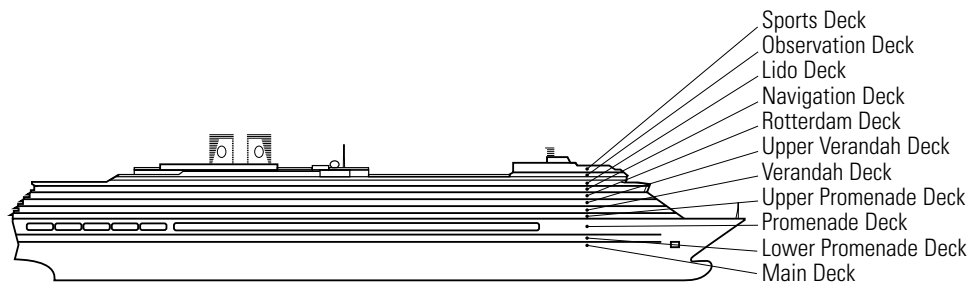

ms Westerdam

DECK PLANS & STATEROOMS

The deck plans are color-coded by category of stateroom, and the category letter precedes the stateroom number in each room. All staterooms are equipped with flat-panel television, mini-bar, DVD player, mini-safe, data port, telephone and multi-channel music.

Important Note: Not all staterooms within each category have the same furniture configuration and/or facilities. Appropriate symbols within the rooms on the deck plans describe differences from the stateroom descriptions below.

All information is subject to change.

STATEROOM SYMBOL LEGEND

- Shower only
- Triple (2 lower beds, 1 sofa bed)
- Quad (2 lower beds, 1 sofa bed, 1 upper)
- △ Partial sea view
- × Fully obstructed view
- + Connecting rooms
- Staterooms have solid steel verandah railings instead of clear-view Plexiglas® railings
- ♿ Staterooms SC6164, SC6175, SY5001, SY5002, SY6108, SS8068, VA6003, VA6004, VA8031, VA8032, VB6049, VD4051, VD4052, VD4131, VD4132, VF5051, VF5054, VF5137, VF5140, C1081, C1082, D1100, H4089, H4090, I-8037, J1074, N1011, N1012 are wheelchair accessible, shower only.

OCEAN-VIEW STATEROOMS

C **D** **DD** **E** **F**
Large: 2 lower beds convertible to 1 queen-size bed, bathtub & shower.

INSIDE STATEROOMS

J **K**
Large or Standard: 2 lower beds convertible to 1 queen-size bed, shower.
N
Standard: 2 lower beds convertible to 1 queen-size bed, shower.