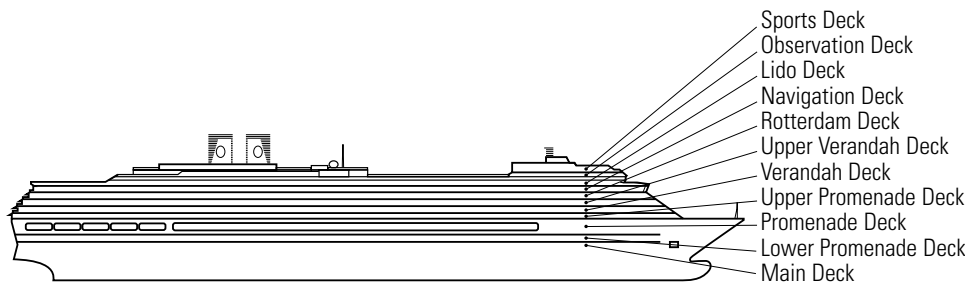

VERANDAH SUITES

SB

Deluxe Verandah Suites: 2 lower beds convertible to 1 king-size bed, bathroom with dual sink vanity, full-size whirlpool bath & shower & additional shower stall, large sitting area, dressing room, private verandah, 1 sofa bed for 2 persons, floor-to-ceiling windows.

SS

Superior Verandah Suites: 2 lower beds convertible to 1 queen-size bed, bathroom with dual sink vanity, full-size whirlpool bath & shower & additional shower stall, large sitting area, dressing room, private verandah, 1 sofa bed for 1 person, floor-to-ceiling windows.

VERANDAH STATEROOMS

VA

Deluxe Verandah Outside: 2 lower beds convertible to 1 queen-size bed, bathtub & shower, sitting area, private verandah, floor-to-ceiling windows.

INSIDE STATEROOMS

I

Large: 2 lower beds convertible to 1 queen-size bed, shower.

J

Large or Standard: 2 lower beds convertible to 1 queen-size bed, shower.

NAVIGATION DECK

Staterooms 8001-8147