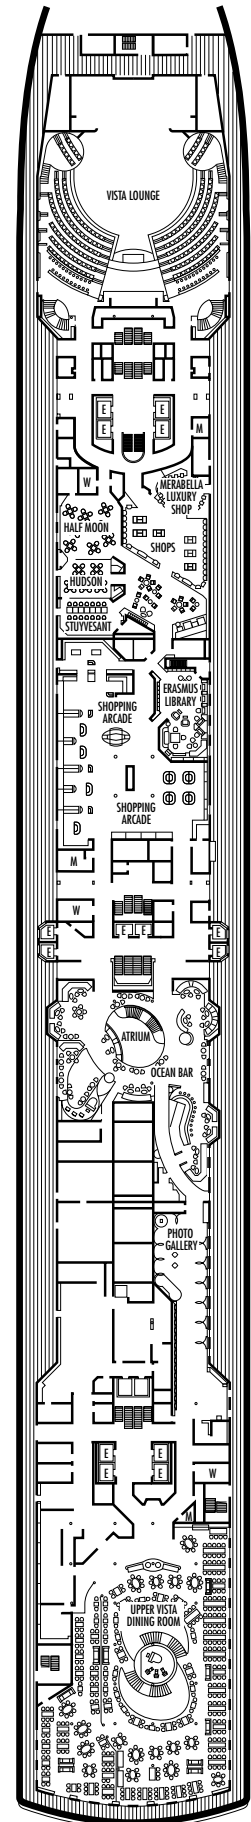

All information is subject to change.

STATEROOM SYMBOL LEGEND

- * Shower only
- Triple (2 lower beds, 1 sofa bed)
- Quad (2 lower beds, 1 sofa bed, 1 upper)
- △ Partial sea view
- × Fully obstructed view
- + Connecting rooms
- ◆ Staterooms have solid steel verandah railings instead of clear-view Plexiglas® railings
- ♿ Staterooms SC6164, SC6175, SY5001, SY5002, SY6108, SS8068, VA6003, VA6004, VA8031, VA8032, VB6049, VD4051, VD4052, VD4131, VD4132, VF5051, VF5054, VF5137, VF5140, C1081, C1082, D1100, H4089, H4090, I-8037, J1074, N1011, N1012 are wheelchair accessible, shower only.