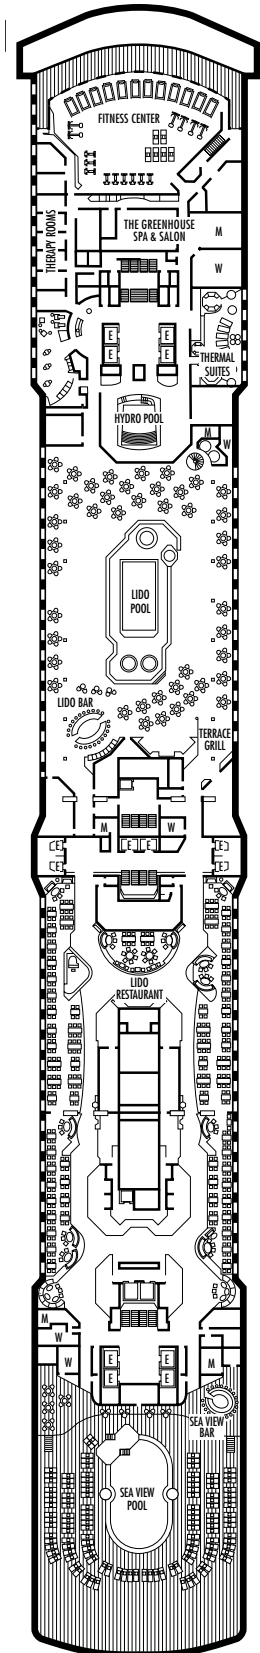

ms Westerdam

DECK PLANS & STATEROOMS

The deck plans are color-coded by category of stateroom, and the category letter precedes the stateroom number in each room. All staterooms are equipped with flat-panel television, mini-bar, DVD player, mini-safe, data port, telephone and multi-channel music.

Important Note: Not all staterooms within each category have the same furniture configuration and/or facilities. Appropriate symbols within the rooms on the deck plans describe differences from the stateroom descriptions below.

All information is subject to change.

STATEROOM SYMBOL LEGEND

- Shower only
- Triple (2 lower beds, 1 sofa bed)
- Quad (2 lower beds, 1 sofa bed, 1 upper)
- △ Partial sea view
- × Fully obstructed view
- + Connecting rooms
- Staterooms have solid steel verandah railings instead of clear-view Plexiglas® railings
- ♿ Staterooms SC6164, SC6175, SY5001, SY5002, SY6108, SS8068, VA6003, VA6004, VA8031, VA8032, VB6049, VD4051, VD4052, VD4131, VD4132, VF5051, VF5054, VF5137, VF5140, C1081, C1082, D1100, H4089, H4090, I-8037, J1074, N1011, N1012 are wheelchair accessible, shower only.

LIDO DECK