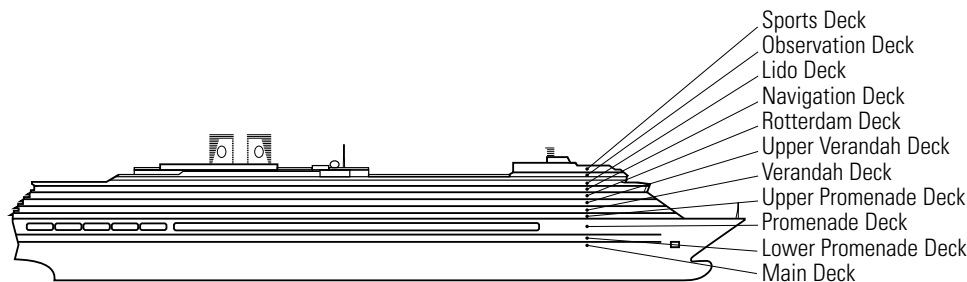

ms Westerdam

DECK PLANS & STATEROOMS

The deck plans are color-coded by category of stateroom, and the category letter precedes the stateroom number in each room. All staterooms are equipped with flat-panel television, mini-bar, DVD player, mini-safe, data port, telephone and multi-channel music.

Important Note: Not all staterooms within each category have the same furniture configuration and/or facilities. Appropriate symbols within the rooms on the deck plans describe differences from the stateroom descriptions below.

All information is subject to change.

STATEROOM SYMBOL LEGEND

- Shower only
- Triple (2 lower beds, 1 sofa bed)
- Quad (2 lower beds, 1 sofa bed, 1 upper)
- △ Partial sea view
- × Fully obstructed view
- + Connecting rooms
- Staterooms have solid steel verandah railings instead of clear-view Plexiglas® railings
- ♿ Staterooms SC6164, SC6175, SY5001, SY5002, SY6108, SS8068, VA6003, VA6004, VA8031, VA8032, VB6049, VD4051, VD4052, VD4131, VD4132, VF5051, VF5054, VF5137, VF5140, C1081, C1082, D1100, H4089, H4090, I-8037, J1074, N1011, N1012 are wheelchair accessible, shower only.