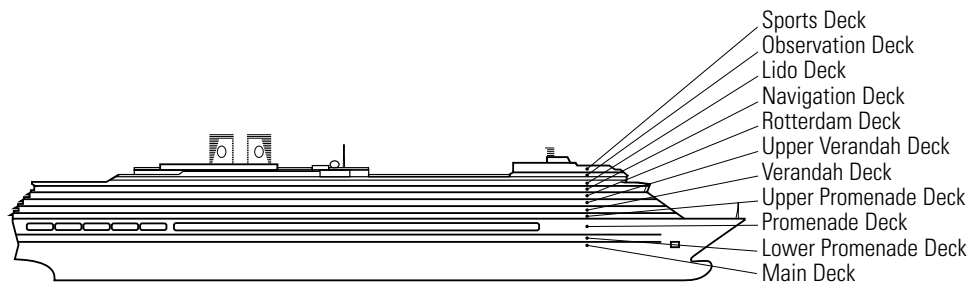

ms Westerdam

DECK PLANS & STATEROOMS

The deck plans are color-coded by category of stateroom, and the category letter precedes the stateroom number in each room. All staterooms are equipped with flat-panel television, mini-bar, DVD player, mini-safe, data port, telephone and multi-channel music.

Important Note: Not all staterooms within each category have the same furniture configuration and/or facilities. Appropriate symbols within the rooms on the deck plans describe differences from the stateroom descriptions below.

All information is subject to change.

STATEROOM SYMBOL LEGEND

- Shower only
- Triple (2 lower beds, 1 sofa bed)
- Quad (2 lower beds, 1 sofa bed, 1 upper)
- △ Partial sea view
- × Fully obstructed view
- + Connecting rooms
- Staterooms have solid steel verandah railings instead of clear-view Plexiglas® railings
- ♿ Staterooms SC6164, SC6175, SY5001, SY5002, SY6108, SS8068, VA6003, VA6004, VA8031, VA8032, VB6049, VD4051, VD4052, VD4131, VD4132, VF5051, VF5054, VF5137, VF5140, C1081, C1082, D1100, H4089, H4090, I-8037, J1074, N1011, N1012 are wheelchair accessible, shower only.

LIDO DECK