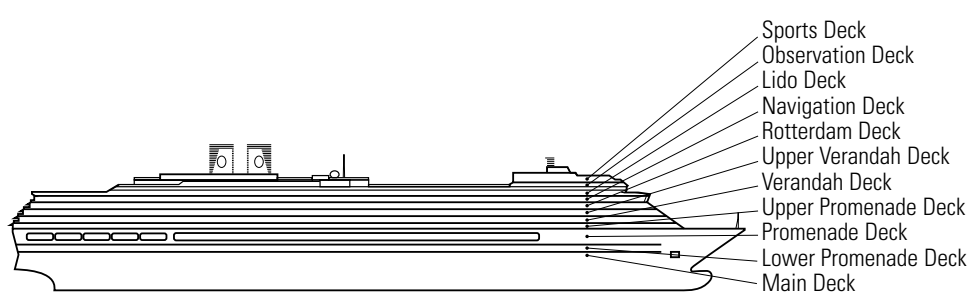

VERANDAH SUITES

SC

Deluxe Verandah Suites: 2 lower beds convertible to 1 king-size bed, bathroom with dual sink vanity, full-size whirlpool bath & shower & additional shower stall, large sitting area, dressing room, private verandah, 1 sofa bed for 2 persons, floor-to-ceiling windows.

VERANDAH STATEROOMS

VA VB VD VF VH

Deluxe Verandah Outside: 2 lower beds convertible to 1 queen-size bed, bathtub & shower, sitting area, private verandah, floor-to-ceiling windows.

OCEAN-VIEW STATEROOMS

F

Large: 2 lower beds convertible to 1 queen-size bed, bathtub & shower.

G GG

Large: 2 lower beds convertible to 1 queen-size bed, bathtub & shower. All G-category staterooms have partial sea views. All GG-category staterooms have fully obstructed views.

H HH

Large: 2 lower beds convertible to 1 queen-size bed, bathtub & shower. All H- & HH-category staterooms have fully obstructed views.

INSIDE STATEROOMS

M MM N NN

Standard: 2 lower beds convertible to 1 queen-size bed, shower.

UPPER PROMENADE DECK

Staterooms 4001-4185