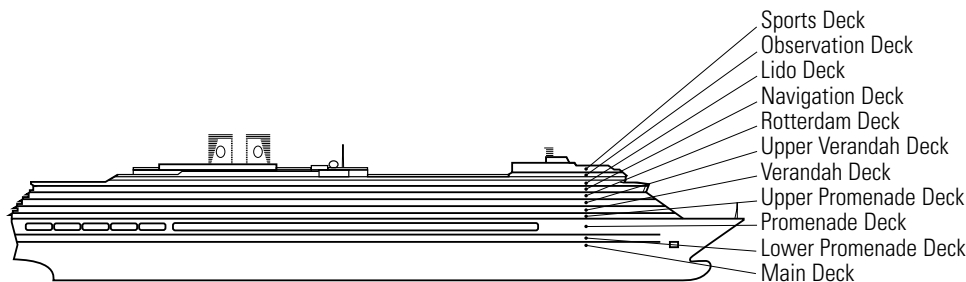

VERANDAH SUITES

PS
Penthouse Verandah Suites: Bedroom with 1 king-size bed, oversize whirlpool bath & shower & additional shower stall, living room, dining room, dressing room, private verandah with whirlpool, pantry, 1 sofa bed for 2 persons, microwave, refrigerator, guest toilet, private stereo system, floor-to-ceiling windows.

SA SB
Deluxe Verandah Suites: 2 lower beds convertible to 1 king-size bed, bathroom with dual sink vanity, full-size whirlpool bath & shower & additional shower stall, large sitting area, dressing room, private verandah, 1 sofa bed for 2 persons, floor-to-ceiling windows.

VERANDAH STATEROOMS

VA
Deluxe Verandah Outside: 2 lower beds convertible to 1 queen-size bed, bathtub & shower, sitting area, private verandah, floor-to-ceiling windows.

INSIDE STATEROOMS

J
Large or Standard: 2 lower beds convertible to 1 queen-size bed, shower.

ROTTERDAM DECK

Staterooms 7001-7151