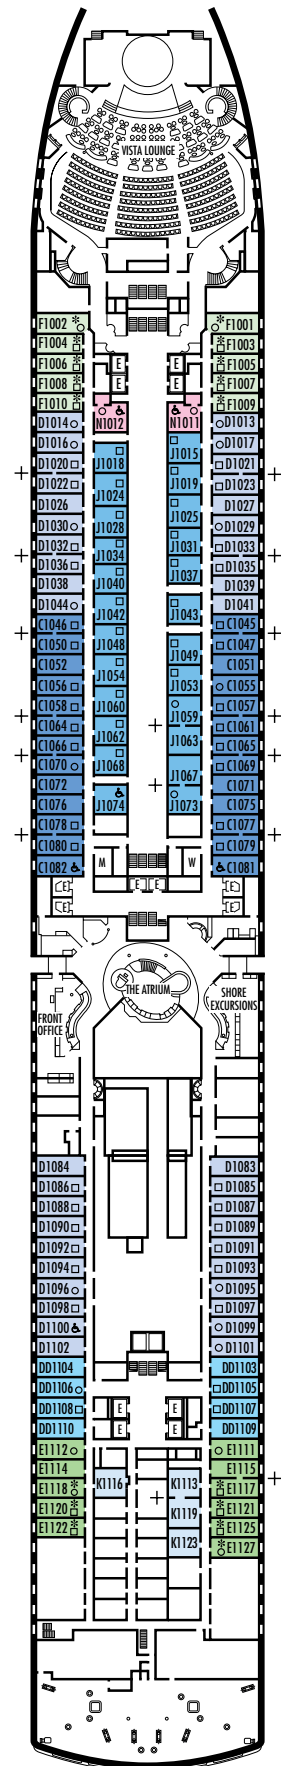

Important Note: Not all staterooms within each category have the same furniture configuration and/or facilities. Appropriate symbols within the rooms on the deck plans describe differences from the stateroom descriptions below.

All information is subject to change.

STATEROOM SYMBOL LEGEND

- * Shower only
- Triple (2 lower beds, 1 sofa bed)
- Quad (2 lower beds, 1 sofa bed, 1 upper)
- △ Partial sea view
- × Fully obstructed view
- + Connecting rooms
- ◆ Staterooms have solid steel verandah railings instead of clear-view Plexiglas® railings
- ♿ Staterooms SC6164, SC6175, SY5001, SY5002, SY6108, SS8068, VA6003, VA6004, VA8031, VA8032, VB6049, VD4051, VD4052, VD4131, VD4132, VF5051, VF5054, VF5137, VF5140, C1081, C1082, D1100, H4089, H4090, I-8037, J1074, N1011, N1012 are wheelchair accessible, shower only.

OCEAN-VIEW STATEROOMS

C **D** **DD** **E** **F**
Large: 2 lower beds convertible to 1 queen-size bed, bathtub & shower.

INSIDE STATEROOMS

J **K**
Large or Standard: 2 lower beds convertible to 1 queen-size bed, shower.
N
Standard: 2 lower beds convertible to 1 queen-size bed, shower.

MAIN DECK Staterooms 1001-1127

ms Westerdam

DECK PLANS & STATEROOMS

The deck plans are color-coded by category of stateroom, and the category letter precedes the stateroom number in each room. All staterooms are equipped with flat-panel television, mini-bar, DVD player, mini-safe, data port, telephone and multi-channel music.