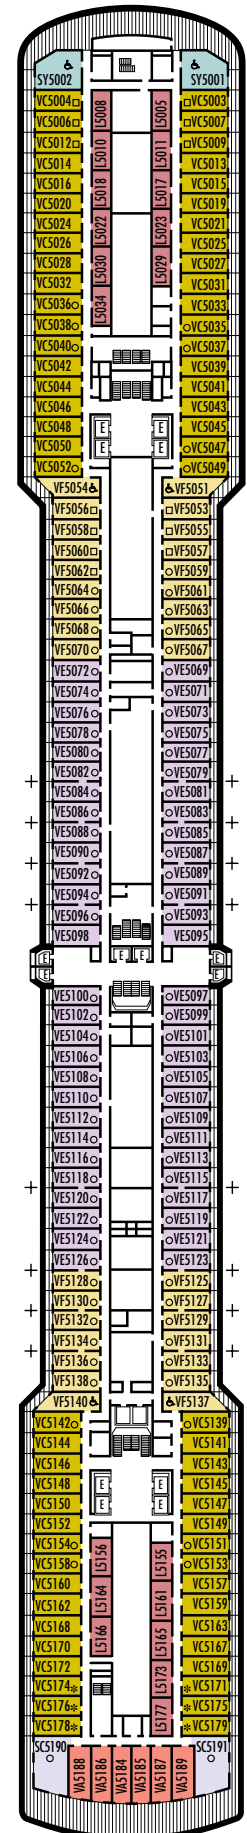

- Shower only
- Triple (2 lower beds, 1 sofa bed)
- Quad (2 lower beds, 1 sofa bed, 1 upper)
- △ Partial sea view
- × Fully obstructed view
- + Connecting rooms
- Staterooms have solid steel verandah railings instead of clear-view Plexiglas® railings
- ♿ Staterooms SC6164, SC6175, SY5001, SY5002, SY6108, SS8068, VA6003, VA6004, VA8031, VA8032, VB6049, VD4051, VD4052, VD4131, VD4132, VF5051, VF5054, VF5137, VF5140, C1081, C1082, D1100, H4089, H4090, I-8037, J1074, N1011, N1012 are wheelchair accessible, shower only.

VERANDAH SUITES

SC

Deluxe Verandah Suites: 2 lower beds convertible to 1 king-size bed, bathroom with dual sink vanity, full-size whirlpool bath & shower & additional shower stall, large sitting area, dressing room, private verandah, 1 sofa bed for 2 persons, floor-to-ceiling windows.

SY

Superior Verandah Suites: 2 lower beds convertible to 1 queen-size bed, bathroom with dual sink vanity, full-size whirlpool bath & shower & additional shower stall, large sitting area, dressing room, private verandah, 1 sofa bed for 1 person, floor-to-ceiling windows.

VERANDAH STATEROOMS

VA VC VE VF

Deluxe Verandah Outside: 2 lower beds convertible to 1 queen-size bed, bathtub & shower, sitting area, private verandah, floor-to-ceiling windows.

INSIDE STATEROOMS

L

Standard: 2 lower beds convertible to 1 queen-size bed, shower.

VERANDAH DECK

Staterooms 5001-5191