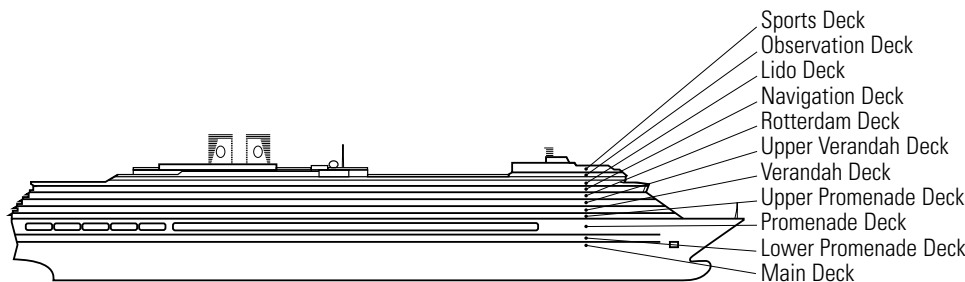

- Shower only
- Triple (2 lower beds, 1 sofa bed)
- Quad (2 lower beds, 1 sofa bed, 1 upper)
- △ Partial sea view
- × Fully obstructed view
- + Connecting rooms
- Staterooms have solid steel verandah railings instead of clear-view Plexiglas® railings
- ♿ Staterooms SC6164, SC6175, SY5001, SY5002, SY6108, SS8068, VA6003, VA6004, VA8031, VA8032, VB6049, VD4051, VD4052, VD4131, VD4132, VF5051, VF5054, VF5137, VF5140, C1081, C1082, D1100, H4089, H4090, I-8037, J1074, N1011, N1012 are wheelchair accessible, shower only.

VERANDAH SUITES

SC

Deluxe Verandah Suites: 2 lower beds convertible to 1 king-size bed, bathroom with dual sink vanity, full-size whirlpool bath & shower & additional shower stall, large sitting area, dressing room, private verandah, 1 sofa bed for 2 persons, floor-to-ceiling windows.

SY

Superior Verandah Suites: 2 lower beds convertible to 1 queen-size bed, bathroom with dual sink vanity, full-size whirlpool bath & shower & additional shower stall, large sitting area, dressing room, private verandah, 1 sofa bed for 1 person, floor-to-ceiling windows.

VERANDAH STATEROOMS

VA VC VE VF

Deluxe Verandah Outside: 2 lower beds convertible to 1 queen-size bed, bathtub & shower, sitting area, private verandah, floor-to-ceiling windows.

INSIDE STATEROOMS

L

Standard: 2 lower beds convertible to 1 queen-size bed, shower.

VERANDAH DECK

Staterooms 5001-5191