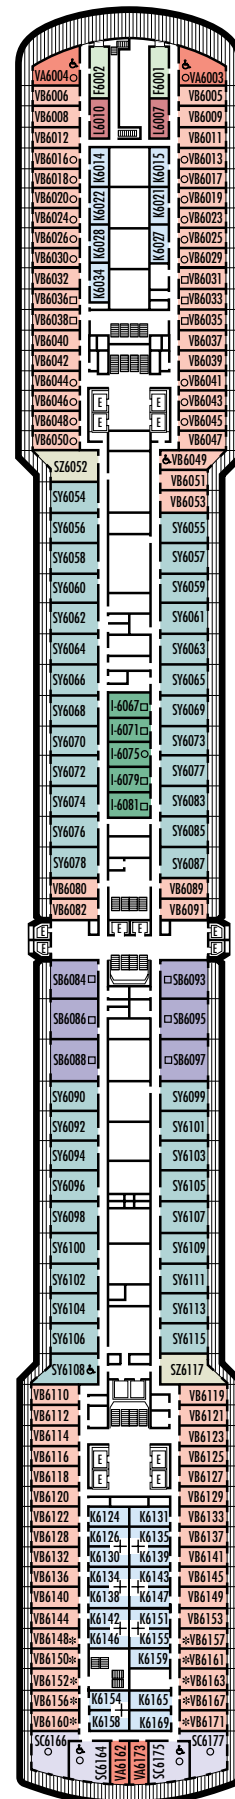

INSIDE STATEROOMS

I

Large: 2 lower beds convertible to 1 queen-size bed, shower.

K

Large or Standard: 2 lower beds convertible to 1 queen-size bed, shower.

L

Standard: 2 lower beds convertible to 1 queen-size bed, shower.