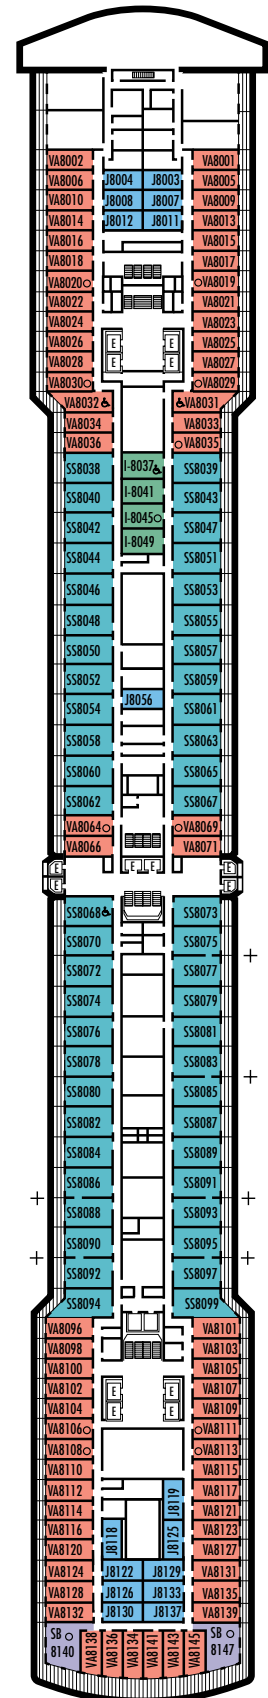

VERANDAH SUITES

SB

Deluxe Verandah Suites: 2 lower beds convertible to 1 king-size bed, bathroom with dual sink vanity, full-size whirlpool bath & shower & additional shower stall, large sitting area, dressing room, private verandah, 1 sofa bed for 2 persons, floor-to-ceiling windows.

SS

Superior Verandah Suites: 2 lower beds convertible to 1 queen-size bed, bathroom with dual sink vanity, full-size whirlpool bath & shower & additional shower stall, large sitting area, dressing room, private verandah, 1 sofa bed for 1 person, floor-to-ceiling windows.

VERANDAH STATEROOMS

VA

Deluxe Verandah Outside: 2 lower beds convertible to 1 queen-size bed, bathtub & shower, sitting area, private verandah, floor-to-ceiling windows.

INSIDE STATEROOMS

I

Large: 2 lower beds convertible to 1 queen-size bed, shower.

J

Large or Standard: 2 lower beds convertible to 1 queen-size bed, shower.

NAVIGATION DECK

Staterooms 8001-8147