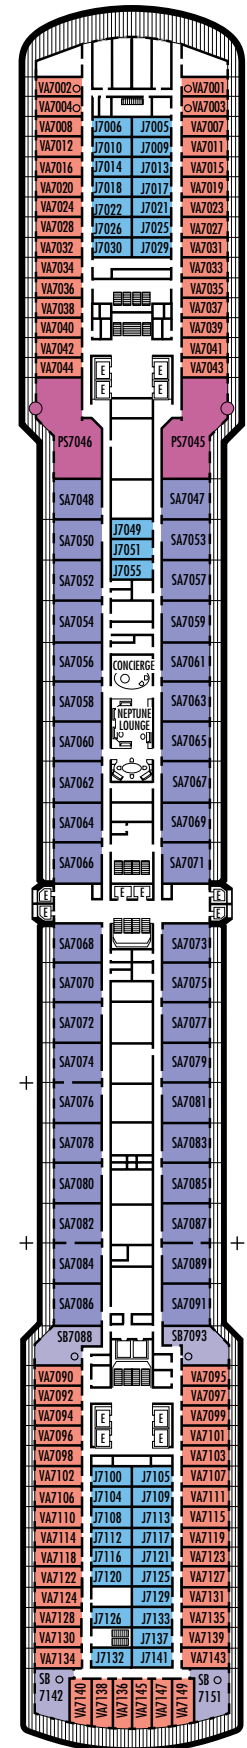

VERANDAH SUITES

PS
Penthouse Verandah Suites: Bedroom with 1 king-size bed, oversize whirlpool bath & shower & additional shower stall, living room, dining room, dressing room, private verandah with whirlpool, pantry, 1 sofa bed for 2 persons, microwave, refrigerator, guest toilet, private stereo system, floor-to-ceiling windows.

SA SB
Deluxe Verandah Suites: 2 lower beds convertible to 1 king-size bed, bathroom with dual sink vanity, full-size whirlpool bath & shower & additional shower stall, large sitting area, dressing room, private verandah, 1 sofa bed for 2 persons, floor-to-ceiling windows.

VERANDAH STATEROOMS

VA
Deluxe Verandah Outside: 2 lower beds convertible to 1 queen-size bed, bathtub & shower, sitting area, private verandah, floor-to-ceiling windows.

INSIDE STATEROOMS

J
Large or Standard: 2 lower beds convertible to 1 queen-size bed, shower.

ROTTERDAM DECK

Staterooms 7001-7151