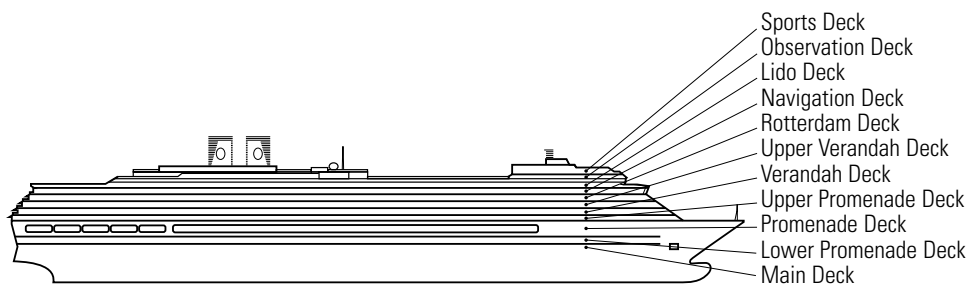

ms Westerdam

DECK PLANS & STATEROOMS

The deck plans are color-coded by category of stateroom, and the category letter precedes the stateroom number in each room. All staterooms are equipped with flat-panel television, mini-bar, DVD player, mini-safe, data port, telephone and multi-channel music.