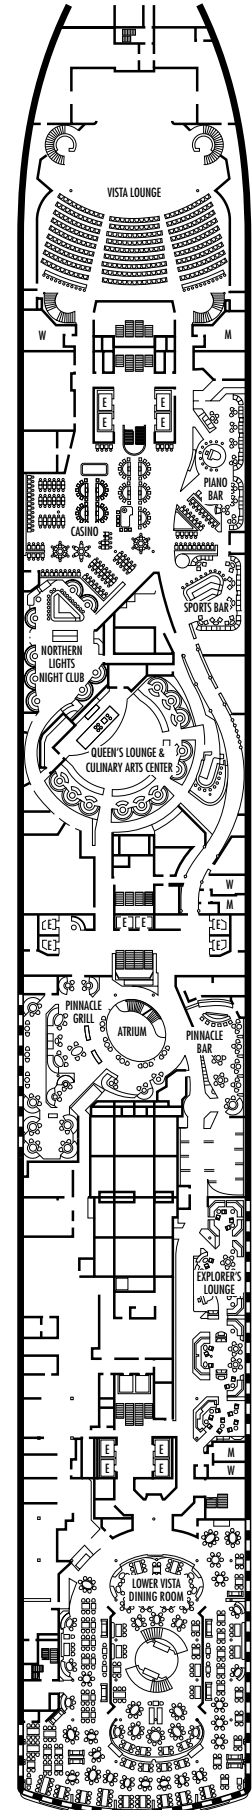

ms Westerdam

DECK PLANS & STATEROOMS

The deck plans are color-coded by category of stateroom, and the category letter precedes the stateroom number in each room. All staterooms are equipped with flat-panel television, mini-bar, DVD player, mini-safe, data port, telephone and multi-channel music.

Important Note: Not all staterooms within each category have the same furniture configuration and/or facilities. Appropriate symbols within the rooms on the deck plans describe differences from the stateroom descriptions below.

All information is subject to change.

STATEROOM SYMBOL LEGEND

- Shower only
- Triple (2 lower beds, 1 sofa bed)
- Quad (2 lower beds, 1 sofa bed, 1 upper)
- △ Partial sea view
- × Fully obstructed view
- + Connecting rooms
- Staterooms have solid steel verandah railings instead of clear-view Plexiglas® railings
- ♿ Staterooms SC6164, SC6175, SY5001, SY5002, SY6108, SS8068, VA6003, VA6004, VA8031, VA8032, VB6049, VD4051, VD4052, VD4131, VD4132, VF5051, VF5054, VF5137, VF5140, C1081, C1082, D1100, H4089, H4090, I-8037, J1074, N1011, N1012 are wheelchair accessible, shower only.