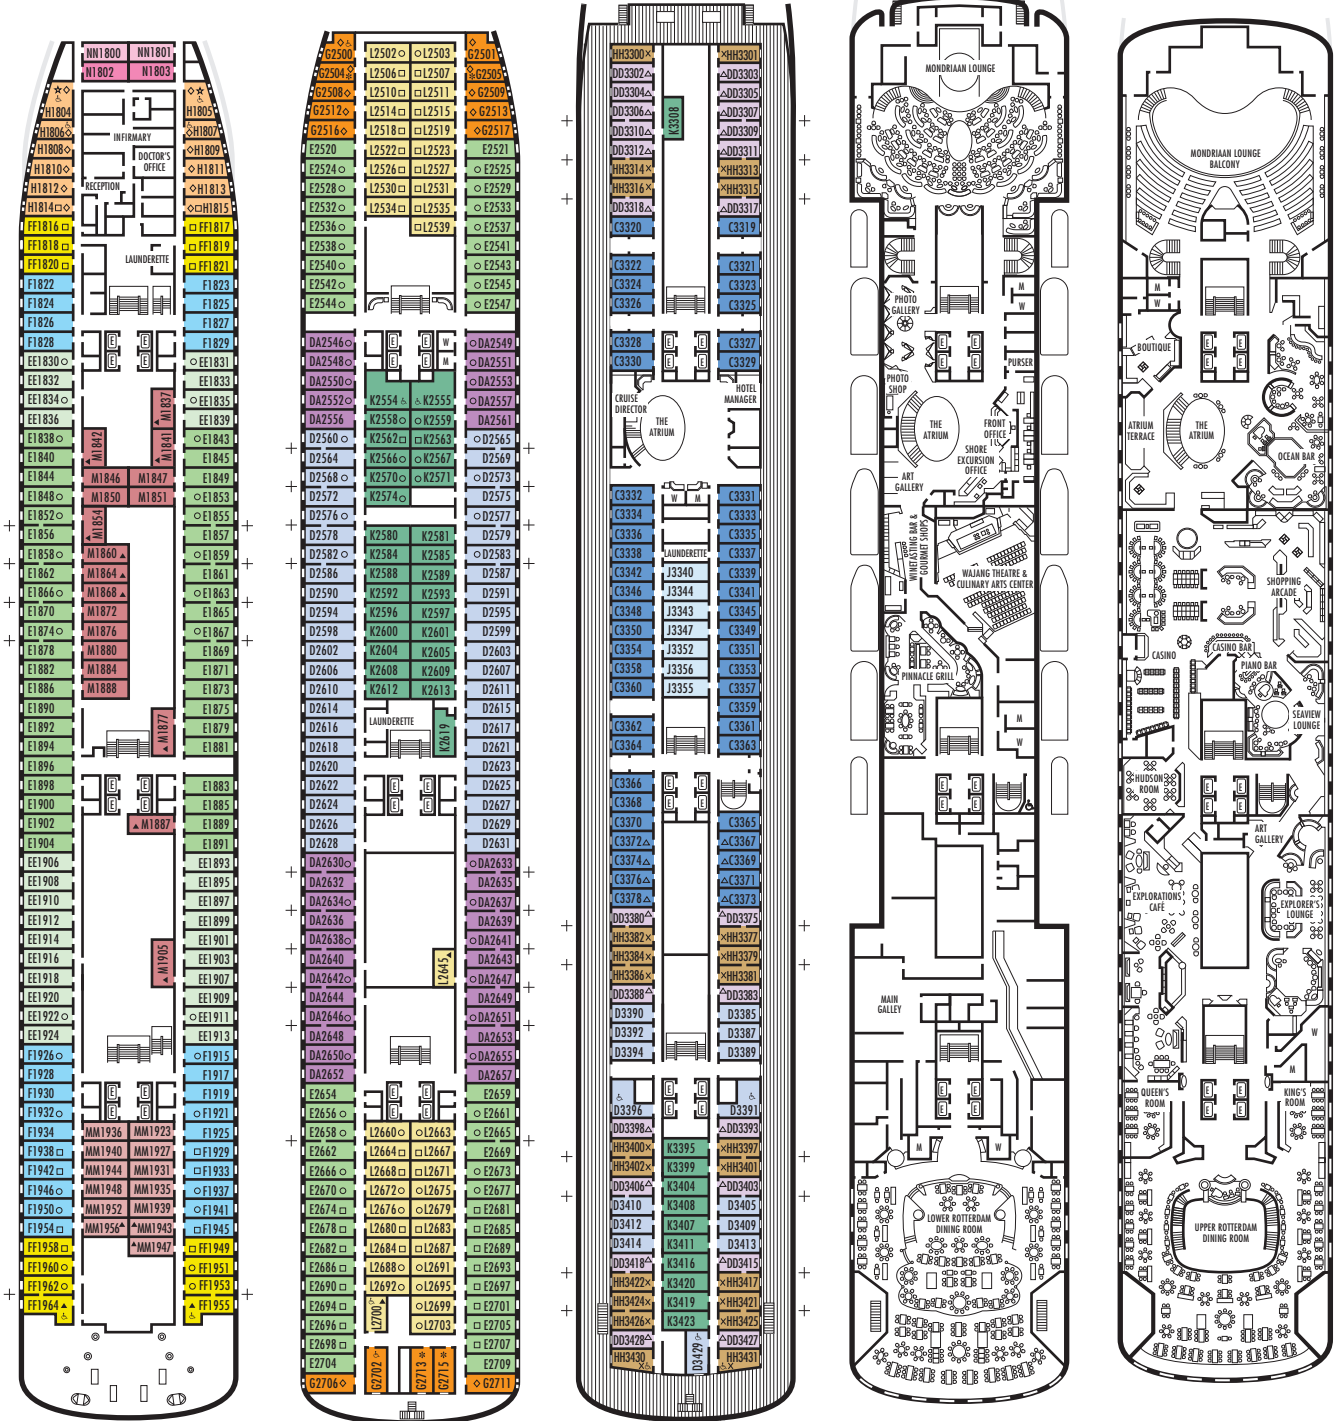

DOLPHIN DECK
Staterooms 1800–1964
90 ft. from bow to
Staterooms 1800 & 1801.

MAIN DECK
Staterooms 2500–2715
103 ft. from bow to
Staterooms 2500 & 2501.

LOWER PROMENADE DECK
Staterooms 3300–3431
118 ft. from bow to
Staterooms 3300 & 3301.

PROMENADE DECK

UPPER PROMENADE DECK

52 ft. to stern from
Staterooms 1955 & 1964.

21 ft. to stern from
Staterooms 3429, 3430 & 3431.

STATEROOM SYMBOL LEGEND

- Shower only
- Bath tub & shower
- ▲ 2 lower beds or converts to 1 queen-size (no sofa bed)
- Triple (2 lower beds, 1 sofa bed)
- Quad (2 lower beds, 1 sofa bed, 1 upper)
- △ Partial sea view
- These staterooms have portholes instead of windows
- ★ 2 lower beds not convertible to a queen-size
- X Fully obstructed view
- + Connecting rooms
- ♿ Staterooms AA7087, AA7088, B6225, B6228, C6104, D3391, D3396, D3429, FF1955, FF1964, G2500, G2702, H1804, H1805, H1806, H1807, HH3430, HH3431, K2554, K2555, L2700 are wheelchair accessible, shower only. Suite S7034 is wheelchair accessible, bathtub & shower.

SHIP SPECIFICATIONS & FACILITIES

- 1,432 Guests
- 61,396 Gross Tons
- 781 Feet Long
- Automatic Stabilizers
- 10 Guest Decks
- 12 Guest Elevators
- 3 Restaurants
- 2 Outdoor Swimming Pools (one with sliding glass roof)
- Spa & Salon
- Fitness Center
- Movie Theatre
- Duty-free Shops
- Internet Center
- Library
- Casino
- Suite Lounge
- Practice Tennis Court
- Basketball Court