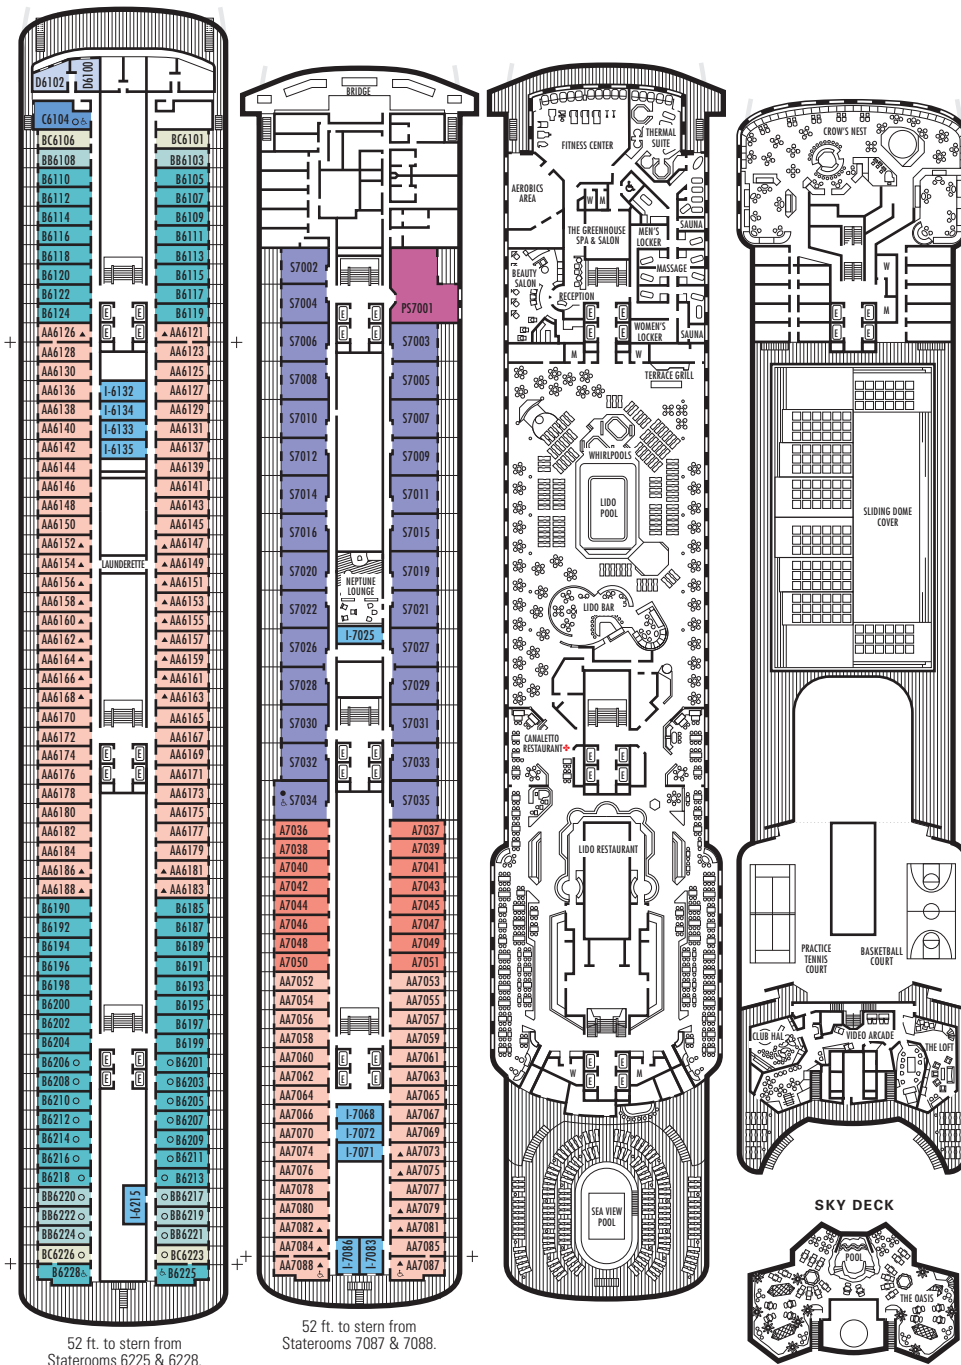

S

Deluxe Verandah Suites: 2 lower beds convertible to 1 king-size bed, whirlpool bath & shower, large sitting area, dressing room, private verandah, 1 sofa bed for 2 persons, mini-bar, refrigerator, floor-to-ceiling windows.

A

Verandah Suites: 2 lower beds convertible to 1 queen-size bed, 1 sofa bed, whirlpool bath & shower, sitting area, private verandah, mini-bar, refrigerator, floor-to-ceiling windows.

AA B BB BC

Verandah Suites: 2 lower beds convertible to 1 queen-size bed, whirlpool bath & shower, sitting area, private verandah, mini-bar, refrigerator, floor-to-ceiling windows.

OCEAN-VIEW STATEROOMS

C D DA E EE F FF G H

Large: 2 lower beds convertible to 1 queen-size bed, bathtub & shower.

DD

Large: 2 lower beds convertible to 1 queen-size bed, bathtub & shower. All DD-category staterooms have partial sea views.

HH

Large: 2 lower beds convertible to 1 queen-size bed, bathtub & shower. All HH-category staterooms have fully obstructed views.

INSIDE STATEROOMS

I J K L M MM N NN

Large: 2 lower beds convertible to 1 queen-size bed, shower.

M MM

Large: 2 lower beds convertible to 1 queen-size bed, 1 sofa bed, shower.

N NN

Standard: 2 lower beds convertible to 1 queen-size bed, 1 sofa bed & pullman upper, shower.

* The Canaletto Restaurant will open on Jan 7, 2010.

52 ft. to stern from
Staterooms 6225 & 6228.

52 ft. to stern from
Staterooms 7087 & 7088.