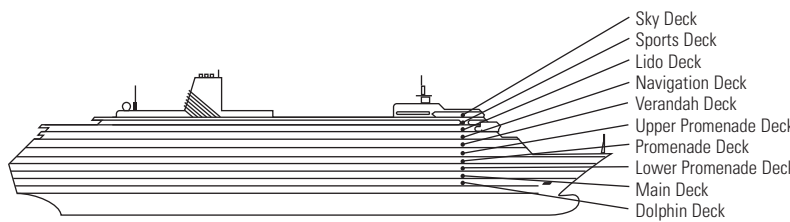

52 ft. to stern from  
Staterooms 7087 & 7088.

- Sky Deck
- Sports Deck
- Lido Deck
- Navigation Deck
- Verandah Deck
- Upper Promenade Deck
- Promenade Deck
- Lower Promenade Deck
- Main Deck
- Dolphin Deck