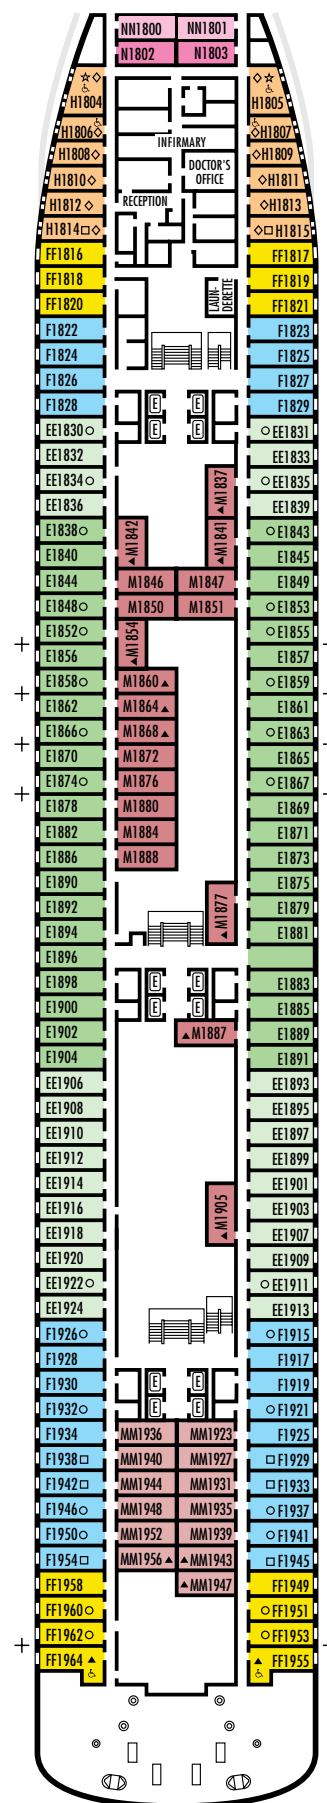

All information is subject to change.

STATEROOM SYMBOL LEGEND

- * Shower only
- Bath tub & shower
- ▲ 2 lower beds or converts to 1 queen-size (no sofa bed)
- Triple (2 lower beds, 1 sofa bed)
- Quad (2 lower beds, 1 sofa bed, 1 upper)
- △ Partial sea view
- ☆ 2 lower beds not convertible to a queen-size
- × Fully obstructed view
- + Connecting rooms
- ◇ These staterooms have portholes instead of windows
- ♿ Staterooms AA7087, AA7088, B6225, B6228, C6104, D3391, D3396, D3429, FF1955, FF1964, G2500, G2702, H1804, H1805, H1806, H1807, HH3430, HH3431, K2554, K2555, L2700 are wheelchair accessible, shower only. Stateroom S7034 is wheelchair accessible, bathtub & shower.

OCEAN-VIEW STATEROOMS

E **EE** **F** **H**

Large: 2 lower beds convertible to 1 queen-size bed, bathtub & shower.

FF

Large: 2 lower beds convertible to 1 queen-size bed, 1 sofa bed & pullman upper, bathtub & shower.

INSIDE STATEROOMS

M **MM**

Large: 2 lower beds convertible to 1 queen-size bed, 1 sofa bed, shower.

N **NN**

Standard: 2 lower beds convertible to 1 queen-size bed, 1 sofa bed & pullman upper, shower.

DOLPHIN DECK Staterooms 1800-1964

All information is subject to change.

STATEROOM SYMBOL LEGEND

- * Shower only
- Bathtub & shower
- ▲ 2 lower beds or converts to 1 queen-size (no sofa bed)
- Triple (2 lower beds, 1 sofa bed)
- Quad (2 lower beds, 1 sofa bed, 1 upper)
- △ Partial sea view
- ☆ 2 lower beds not convertible to a queen-size
- × Fully obstructed view
- + Connecting rooms
- ◇ These staterooms have portholes instead of windows
- ♿ Staterooms AA7087, AA7088, B6225, B6228, C6104, D3391, D3396, D3429, FF1955, FF1964, G2500, G2702, H1804, H1805, H1806, H1807, HH3430, HH3431, K2554, K2555, L2700 are wheelchair accessible, shower only. Stateroom S7034 is wheelchair accessible, bathtub & shower.