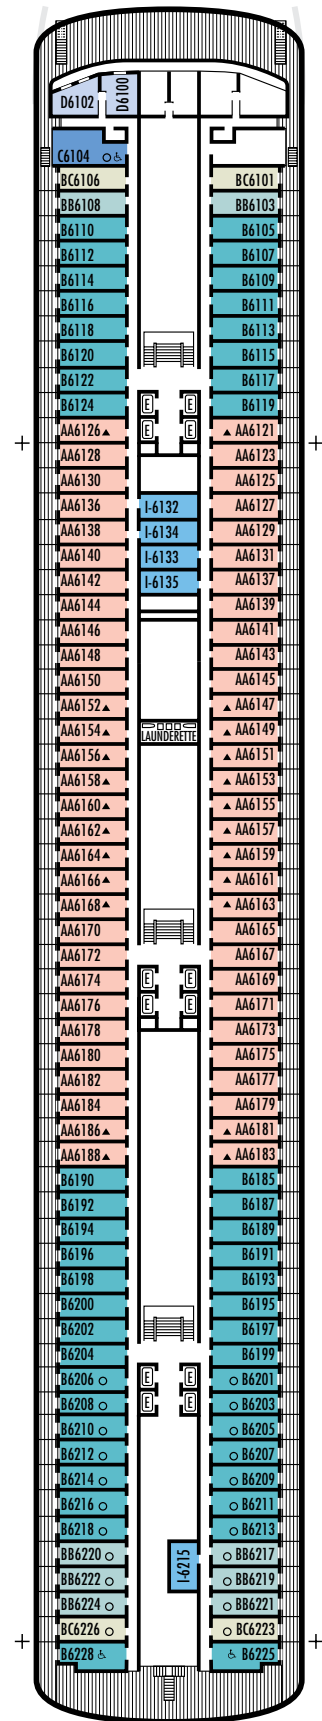

Important Note: Not all staterooms within each category have the same furniture configuration and/or facilities. Appropriate symbols within the rooms on the deck plans describe differences from the stateroom descriptions below.

All information is subject to change.

STATEROOM SYMBOL LEGEND

- Shower only
- Bath tub & shower
- ▲ 2 lower beds or converts to 1 queen-size (no sofa bed)
- Triple (2 lower beds, 1 sofa bed)
- Quad (2 lower beds, 1 sofa bed, 1 upper)
- △ Partial sea view
- ☆ 2 lower beds not convertible to a queen-size
- × Fully obstructed view
- + Connecting rooms
- These staterooms have portholes instead of windows
- ♿ Staterooms AA7087, AA7088, B6225, B6228, C6104, D3391, D3396, D3429, FF1955, FF1964, G2500, G2702, H1804, H1805, H1806, H1807, HH3430, HH3431, K2554, K2555, L2700 are wheelchair accessible, shower only. Stateroom S7034 is wheelchair accessible, bathtub & shower.

VERANDAH SUITES

AA B BB BC

Verandah Suites: 2 lower beds convertible to 1 queen-size bed, whirlpool bath & shower, sitting area, private verandah, mini-bar, refrigerator, floor-to-ceiling windows.

OCEAN-VIEW STATEROOMS

C D

Large: 2 lower beds convertible to 1 queen-size bed, bathtub & shower.

INSIDE STATEROOMS

I

Large: 2 lower beds convertible to 1 queen-size bed, shower.

VERANDAH DECK

Staterooms 6100-6228