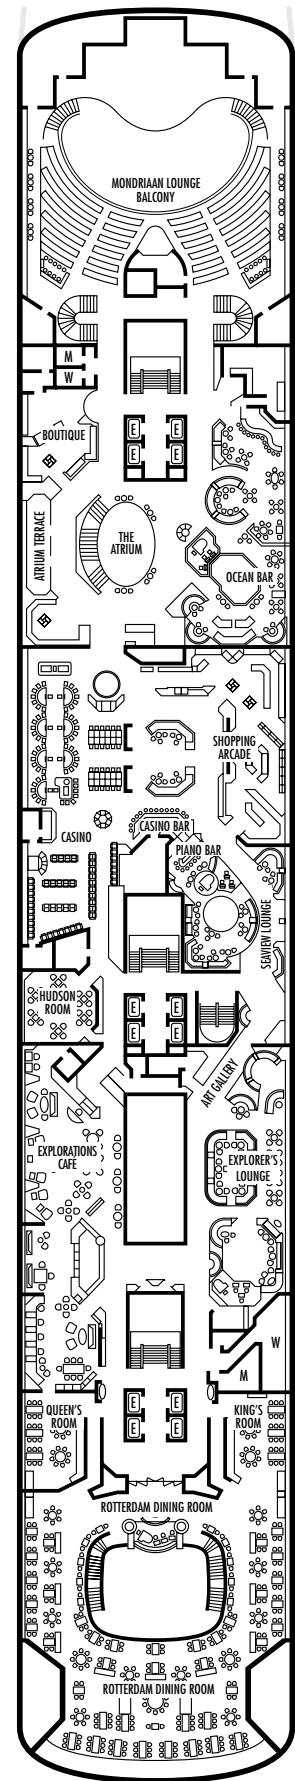

ms Zaandam

DECK PLANS & STATEROOMS

The deck plans are color-coded by category of stateroom, and the category letter precedes the stateroom number in each room. All staterooms are equipped with DVD player, flat-panel television, telephone and multi-channel music.

Important Note: Not all staterooms within each category have the same furniture configuration and/or facilities. Appropriate symbols within the rooms on the deck plans describe differences from the stateroom descriptions below.

All information is subject to change.

STATEROOM SYMBOL LEGEND

- Shower only
- Bathtub & shower
- ▲ 2 lower beds or converts to 1 queen-size (no sofa bed)
- Triple (2 lower beds, 1 sofa bed)
- Quad (2 lower beds, 1 sofa bed, 1 upper)
- △ Partial sea view
- ☆ 2 lower beds not convertible to a queen-size
- × Fully obstructed view
- + Connecting rooms
- These staterooms have portholes instead of windows
- ♿ Staterooms AA7087, AA7088, B6225, B6228, C6104, D3391, D3396, D3429, FF1955, FF1964, G2500, G2702, H1804, H1805, H1806, H1807, HH3430, HH3431, K2554, K2555, L2700 are wheelchair accessible, shower only. Stateroom S7034 is wheelchair accessible, bathtub & shower.