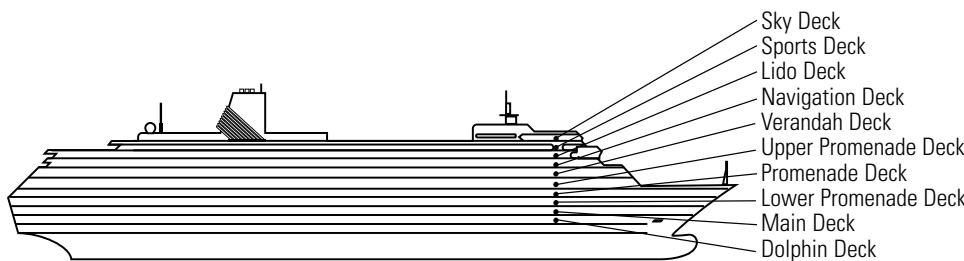

ms Zaandam

DECK PLANS & STATEROOMS

The deck plans are color-coded by category of stateroom, and the category letter precedes the stateroom number in each room. All staterooms are equipped with DVD player, flat-panel television, telephone and multi-channel music.

Important Note: Not all staterooms within each category have the same furniture configuration and/or facilities. Appropriate symbols within the rooms on the deck plans describe differences from the stateroom descriptions below.

All information is subject to change.

STATEROOM SYMBOL LEGEND

- Shower only
- Bathtub & shower
- ▲ 2 lower beds or converts to 1 queen-size (no sofa bed)
- Triple (2 lower beds, 1 sofa bed)
- Quad (2 lower beds, 1 sofa bed, 1 upper)
- △ Partial sea view
- ☆ 2 lower beds not convertible to a queen-size
- × Fully obstructed view
- + Connecting rooms
- These staterooms have portholes instead of windows
- ♿ Staterooms AA7087, AA7088, B6225, B6228, C6104, D3391, D3396, D3429, FF1955, FF1964, G2500, G2702, H1804, H1805, H1806, H1807, HH3430, HH3431, K2554, K2555, L2700 are wheelchair accessible, shower only. Stateroom S7034 is wheelchair accessible, bathtub & shower.