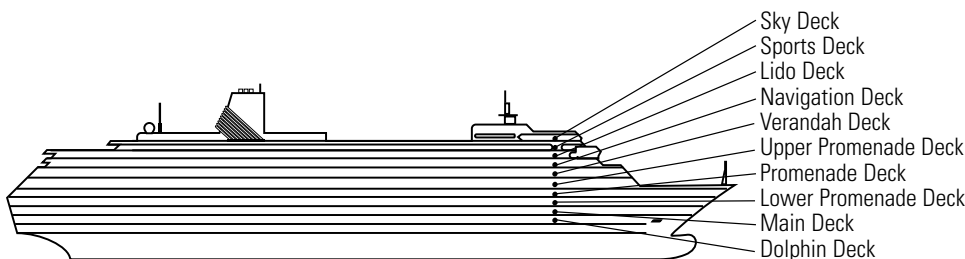

C D

Large: 2 lower beds convertible to 1 queen-size bed, bathtub & shower.

INSIDE STATEROOMS

I

Large: 2 lower beds convertible to 1 queen-size bed, shower.

VERANDAH DECK

Staterooms 6100-6228

ms Zaandam