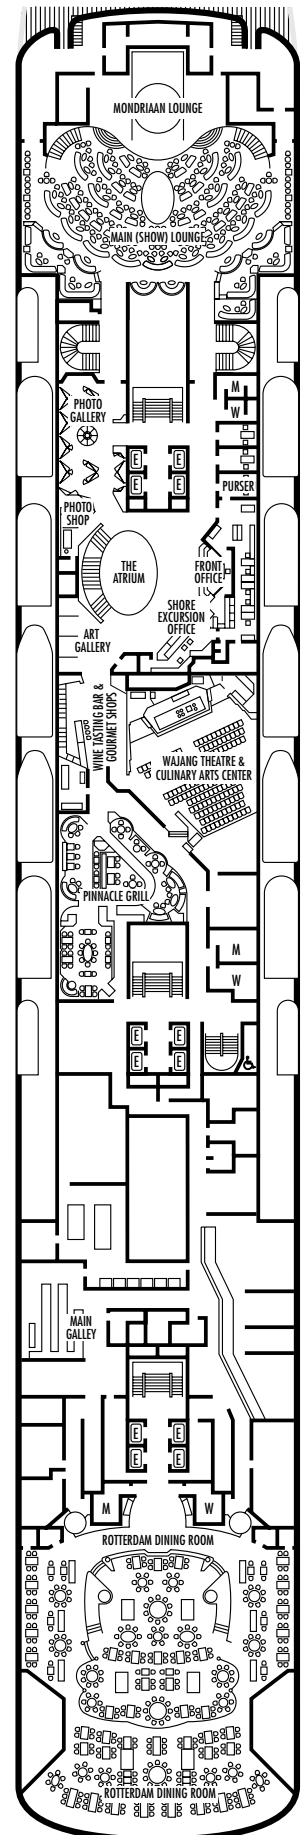

PROMENADE DECK