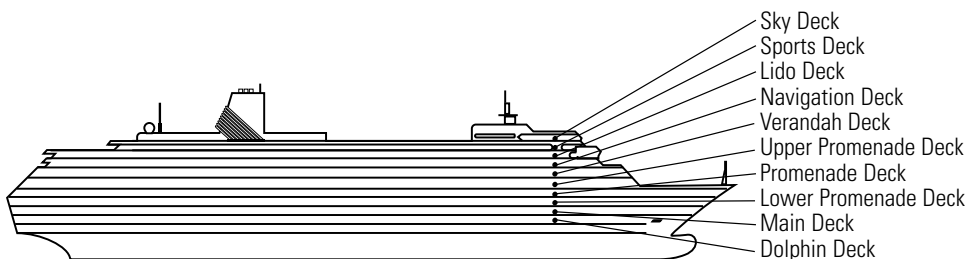

VERANDAH SUITES

PS
Penthouse Verandah Suites: Bedroom with 1 king-size bed, oversize whirlpool bath & shower, living room, dining room, dressing room, private verandah, pantry, 1 sofa bed for 2 persons, mini-bar, refrigerator, guest toilet, floor-to-ceiling windows.

S
Deluxe Verandah Suites: 2 lower beds convertible to 1 king-size bed, whirlpool bath & shower, large sitting area, dressing room, private verandah, 1 sofa bed for 2 persons, mini-bar, refrigerator, floor-to-ceiling windows.

A
Verandah Suites: 2 lower beds convertible to 1 queen-size bed, 1 sofa bed, whirlpool bath & shower, sitting area, private verandah, mini-bar, refrigerator, floor-to-ceiling windows.

AA
Verandah Suites: 2 lower beds convertible to 1 queen-size bed, whirlpool bath & shower, sitting area, private verandah, mini-bar, refrigerator, floor-to-ceiling windows.

INSIDE STATEROOMS

I
Large: 2 lower beds convertible to 1 queen-size bed, shower.

NAVIGATION DECK Staterooms 7001-7088