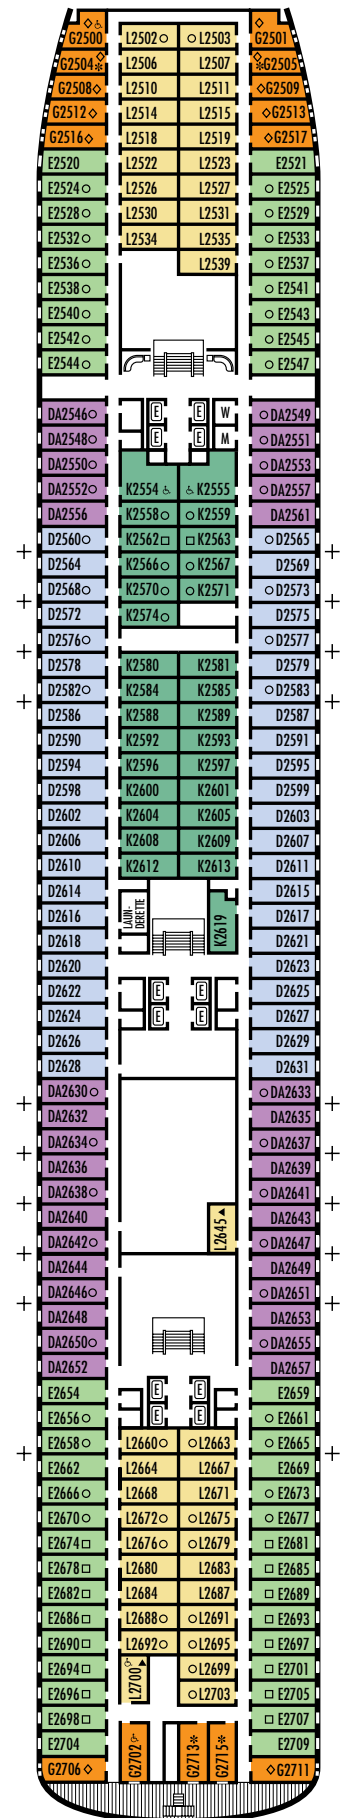

MAIN DECK Staterooms 2500-2715