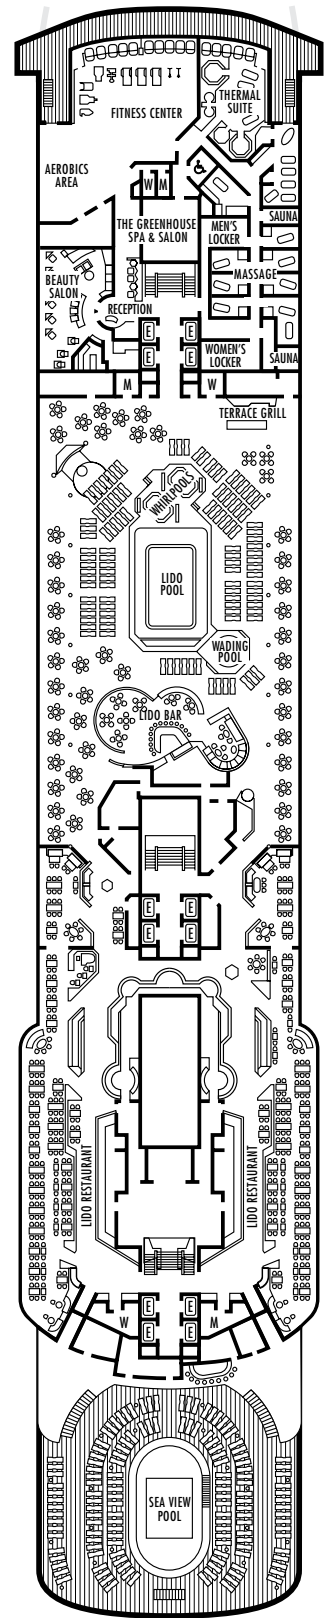

ms Zaandam

DECK PLANS & STATEROOMS

The deck plans are color-coded by category of stateroom, and the category letter precedes the stateroom number in each room. All staterooms are equipped with DVD player, flat-panel television, telephone and multi-channel music.

Important Note: Not all staterooms within each category have the same furniture configuration and/or facilities. Appropriate symbols within the rooms on the deck plans describe differences from the stateroom descriptions below.

All information is subject to change.

STATEROOM SYMBOL LEGEND

- Shower only
- Bathtub & shower
- ▲ 2 lower beds or converts to 1 queen-size (no sofa bed)
- Triple (2 lower beds, 1 sofa bed)
- Quad (2 lower beds, 1 sofa bed, 1 upper)
- △ Partial sea view
- ☆ 2 lower beds not convertible to a queen-size
- × Fully obstructed view
- + Connecting rooms
- These staterooms have portholes instead of windows
- ♿ Staterooms AA7087, AA7088, B6225, B6228, C6104, D3391, D3396, D3429, FF1955, FF1964, G2500, G2702, H1804, H1805, H1806, H1807, HH3430, HH3431, K2554, K2555, L2700 are wheelchair accessible, shower only. Stateroom S7034 is wheelchair accessible, bathtub & shower.

LIDO DECK