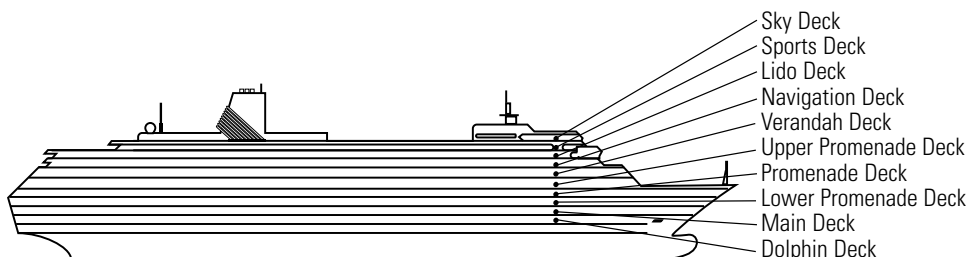

ms Zaandam

DECK PLANS & STATEROOMS

The deck plans are color-coded by category of stateroom, and the category letter precedes the stateroom number in each room. All staterooms are equipped with DVD player, flat-panel television, telephone and multi-channel music.

Important Note: Not all staterooms within each category have the same furniture configuration and/or facilities. Appropriate symbols within the rooms on the deck plans describe differences from the stateroom descriptions below.

All information is subject to change.

STATEROOM SYMBOL LEGEND

- Shower only
- Bathtub & shower
- ▲ 2 lower beds or converts to 1 queen-size (no sofa bed)
- Triple (2 lower beds, 1 sofa bed)
- Quad (2 lower beds, 1 sofa bed, 1 upper)
- △ Partial sea view
- ☆ 2 lower beds not convertible to a queen-size
- × Fully obstructed view
- + Connecting rooms
- These staterooms have portholes instead of windows
- ♿ Staterooms AA7087, AA7088, B6225, B6228, C6104, D3391, D3396, D3429, FF1955, FF1964, G2500, G2702, H1804, H1805, H1806, H1807, HH3430, HH3431, K2554, K2555, L2700 are wheelchair accessible, shower only. Stateroom S7034 is wheelchair accessible, bathtub & shower.

SPORTS DECK