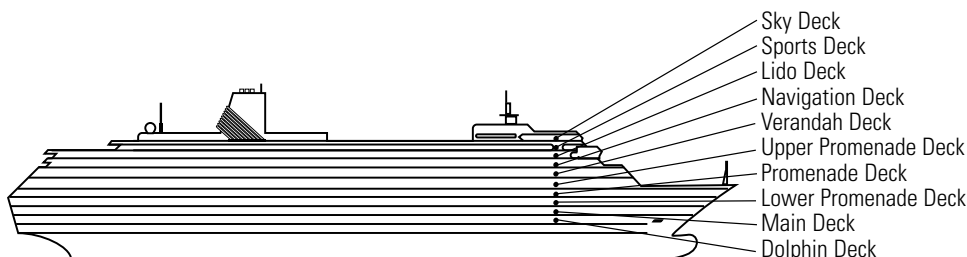

Important Note: Not all staterooms within each category have the same furniture configuration and/or facilities. Appropriate symbols within the rooms on the deck plans describe differences from the stateroom descriptions below.

All information is subject to change.

STATEROOM SYMBOL LEGEND

- Shower only
- Bath tub & shower
- ▲ 2 lower beds or converts to 1 queen-size (no sofa bed)
- Triple (2 lower beds, 1 sofa bed)
- Quad (2 lower beds, 1 sofa bed, 1 upper)
- △ Partial sea view
- ☆ 2 lower beds not convertible to a queen-size
- × Fully obstructed view
- + Connecting rooms
- These staterooms have portholes instead of windows
- ♿ Staterooms AA7087, AA7088, B6225, B6228, C6104, D3391, D3396, D3429, FF1955, FF1964, G2500, G2702, H1804, H1805, H1806, H1807, HH3430, HH3431, K2554, K2555, L2700 are wheelchair accessible, shower only. Stateroom S7034 is wheelchair accessible, bathtub & shower.

OCEAN-VIEW STATEROOMS

E **EE** **F** **H**

Large: 2 lower beds convertible to 1 queen-size bed, bathtub & shower.

FF

Large: 2 lower beds convertible to 1 queen-size bed, 1 sofa bed & pullman upper, bathtub & shower.

INSIDE STATEROOMS

M **MM**

Large: 2 lower beds convertible to 1 queen-size bed, 1 sofa bed, shower.

N **NN**

Standard: 2 lower beds convertible to 1 queen-size bed, 1 sofa bed & pullman upper, shower.