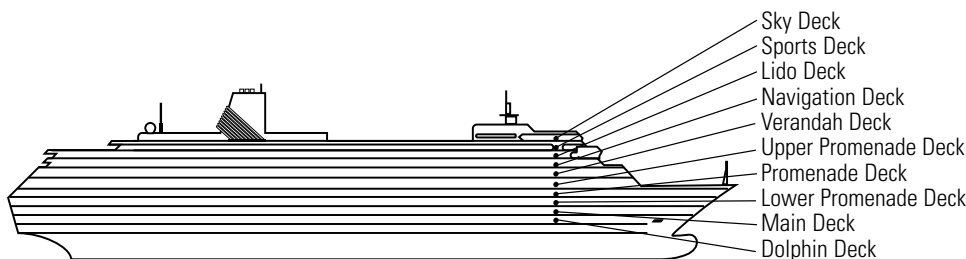

OCEAN-VIEW STATEROOMS

- D DA E G

Large: 2 lower beds convertible to 1 queen-size bed, bathtub & shower.

INSIDE STATEROOMS

- K

Large: 2 lower beds convertible to 1 queen-size bed, shower.

- L

Large: 2 lower beds convertible to 1 queen-size bed, 1 sofa bed & pullman upper, shower.