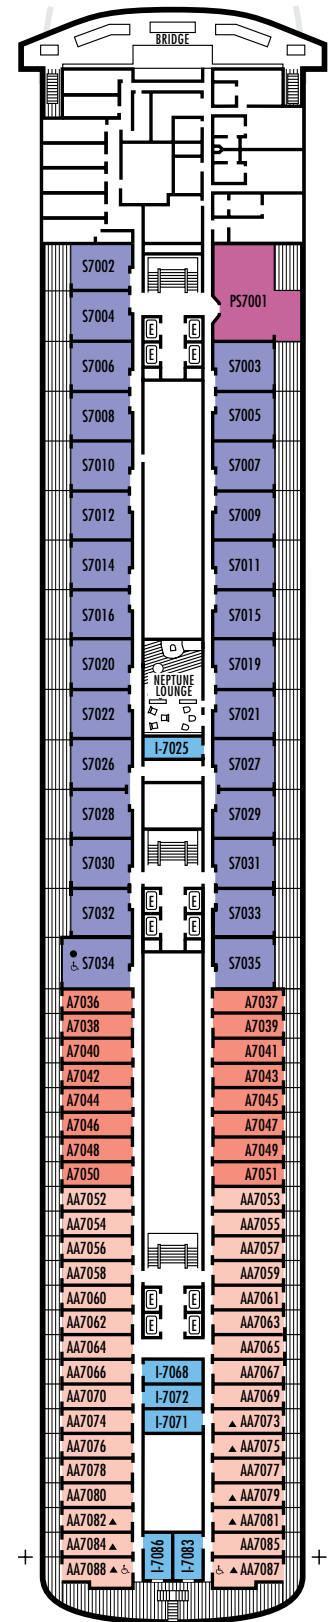

VERANDAH SUITES

PS
Penthouse Verandah Suites: Bedroom with 1 king-size bed, oversize whirlpool bath & shower, living room, dining room, dressing room, private verandah, pantry, 1 sofa bed for 2 persons, mini-bar, refrigerator, guest toilet, floor-to-ceiling windows.

S
Deluxe Verandah Suites: 2 lower beds convertible to 1 king-size bed, whirlpool bath & shower, large sitting area, dressing room, private verandah, 1 sofa bed for 2 persons, mini-bar, refrigerator, floor-to-ceiling windows.

A
Verandah Suites: 2 lower beds convertible to 1 queen-size bed, 1 sofa bed, whirlpool bath & shower, sitting area, private verandah, mini-bar, refrigerator, floor-to-ceiling windows.

AA
Verandah Suites: 2 lower beds convertible to 1 queen-size bed, whirlpool bath & shower, sitting area, private verandah, mini-bar, refrigerator, floor-to-ceiling windows.

INSIDE STATEROOMS

I
Large: 2 lower beds convertible to 1 queen-size bed, shower.

NAVIGATION DECK Staterooms 7001-7088