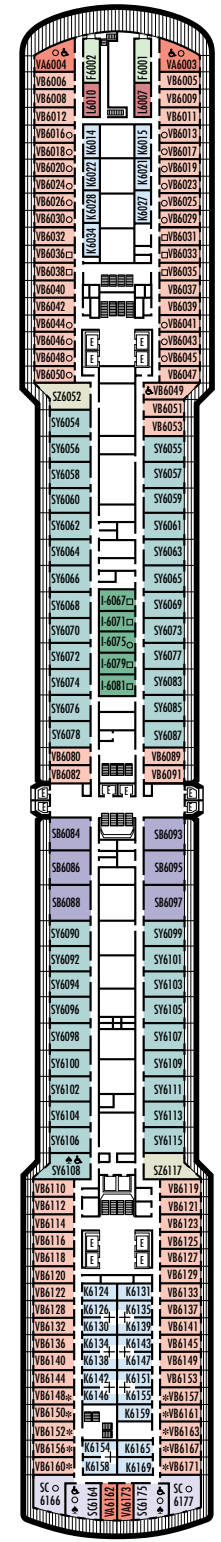

MAIN DECK
Staterooms 1001–1127
252 ft. from bow to
Staterooms 1001 & 1002.

LOWER PROMENADE DECK

PROMENADE DECK

UPPER PROMENADE DECK
Staterooms 4001–4185
102 ft. from bow to
Staterooms 4001 & 4002.

VERANDAH DECK
Staterooms 5001–5191
102 ft. from bow to
Staterooms 5001 & 5002.

UPPER VERANDAH DECK
Staterooms 6001–6177
112 ft. from bow to
Staterooms 6003 & 6004.

102 ft. to stern from
Staterooms 1123 & 1127.

9 ft. to stern from
Staterooms 4174 & 4179.

23 ft. to stern from
Staterooms 5184 & 5185.

21 ft. to stern from
Staterooms 6162 & 6173.

STATEROOM SYMBOL LEGEND

- Triple (2 lower beds, 1 sofa bed)
- Quad (2 lower beds, 1 sofa bed, 1 upper)
- △ Partial sea view
- ✕ Fully obstructed view
- + Connecting rooms
- * Shower only
- ♣ Single sink vanity

SHIP SPECIFICATIONS & FACILITIES

- 1,916 Guests
- 82,305 Gross Tons
- 936 Feet Long
- Automatic Stabilizers
- 11 Guest Decks
- 14 Guest Elevators
- 4 Outside Elevators
- 4 Restaurants
- Two Show Lounges
- Outdoor Swimming Pools (one with sliding glass roof)
- Spa & Salon
- Fitness Center
- Suite Lounge
- Duty-free Shops
- Internet Center
- Library
- Casino
- Basketball Court
- Volleyball Court