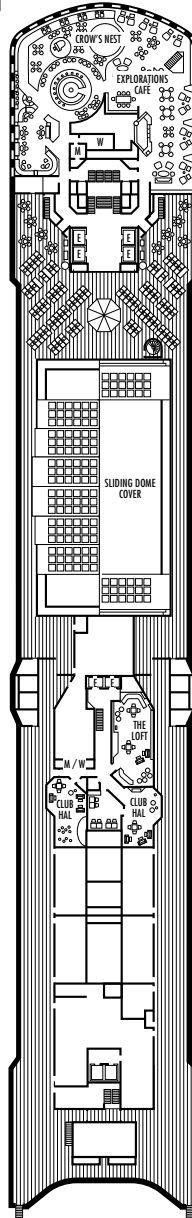

- Sports Deck
- Observation Deck
- Lido Deck
- Navigation Deck
- Rotterdam Deck
- Upper Verandah Deck
- Verandah Deck
- Upper Promenade Deck
- Promenade Deck
- Lower Promenade Deck
- Main Deck