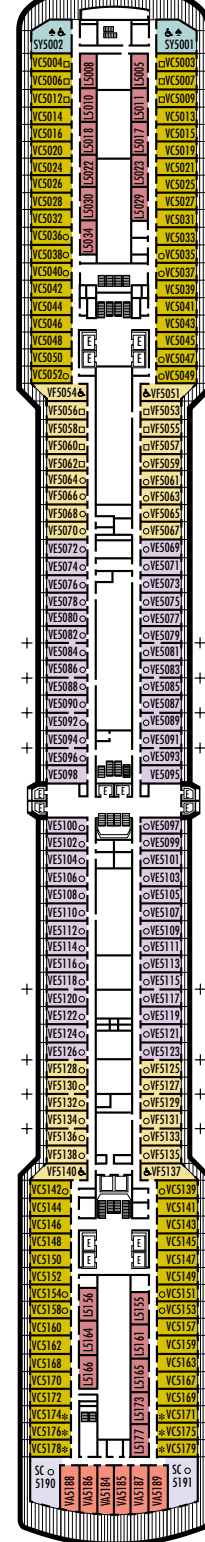

MAIN DECK
Staterooms 1001–1127
252 ft. from bow to
Staterooms 1001 & 1002.

LOWER PROMENADE DECK

PROMENADE DECK

UPPER PROMENADE DECK
Staterooms 4001–4185
102 ft. from bow to
Staterooms 4001 & 4002.

VERANDAH DECK
Staterooms 5001–5191
102 ft. from bow to
Staterooms 5001 & 5002.

UPPER VERANDAH DECK
Staterooms 6001–6177
112 ft. from bow to
Staterooms 6003 & 6004.

102 ft. to stern from
Staterooms 1123 & 1127.

9 ft. to stern from
Staterooms 4174 & 4179.

23 ft. to stern from
Staterooms 5184 & 5185.

21 ft. to stern from
Staterooms 6162 & 6173.

STATEROOM SYMBOL LEGEND

- Triple (2 lower beds, 1 sofa bed)
- Quad (2 lower beds, 1 sofa bed, 1 upper)
- △ Partial sea view
- ✕ Fully obstructed view
- + Connecting rooms
- * Shower only
- ♣ Single sink vanity

SHIP SPECIFICATIONS & FACILITIES

- 1,916 Guests
- 82,305 Gross Tons
- 936 Feet Long
- Automatic Stabilizers
- 11 Guest Decks
- 14 Guest Elevators
- 4 Outside Elevators
- 4 Restaurants
- Two Show Lounges
- Outdoor Swimming Pools (one with sliding glass roof)
- Spa & Salon
- Fitness Center
- Suite Lounge
- Duty-free Shops
- Internet Center
- Library
- Casino
- Basketball Court
- Volleyball Court