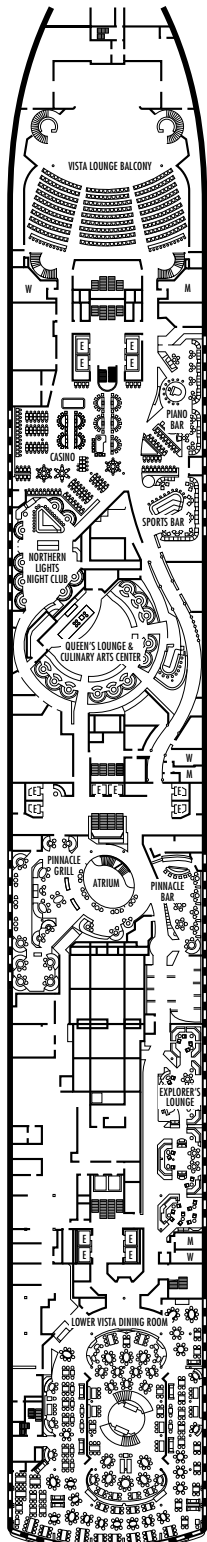

MAIN DECK
Staterooms 1001–1127
252 ft. from bow to
Staterooms 1001 & 1002.

LOWER PROMENADE DECK

PROMENADE DECK

UPPER PROMENADE DECK
Staterooms 4001–4185
102 ft. from bow to
Staterooms 4001 & 4002.

VERANDAH DECK
Staterooms 5001–5191
102 ft. from bow to
Staterooms 5001 & 5002.

UPPER VERANDAH DECK
Staterooms 6001–6177
112 ft. from bow to
Staterooms 6003 & 6004.

102 ft. to stern from
Staterooms 1123 & 1127.

9 ft. to stern from
Staterooms 4174 & 4179.

23 ft. to stern from
Staterooms 5184 & 5185.

21 ft. to stern from
Staterooms 6162 & 6173.

STATEROOM SYMBOL LEGEND

- Triple (2 lower beds, 1 sofa bed)
- Quad (2 lower beds, 1 sofa bed, 1 upper)
- △ Partial sea view
- ✕ Fully obstructed view
- + Connecting rooms
- * Shower only
- ♣ Single sink vanity