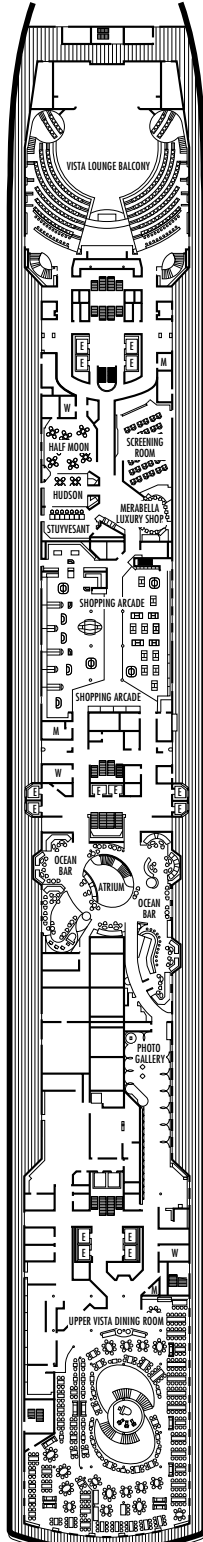

MAIN DECK
Staterooms 1001–1127
252 ft. from bow to
Staterooms 1001 & 1002.

LOWER PROMENADE DECK

PROMENADE DECK

UPPER PROMENADE DECK
Staterooms 4001–4185
102 ft. from bow to
Staterooms 4001 & 4002.

VERANDAH DECK
Staterooms 5001–5191
102 ft. from bow to
Staterooms 5001 & 5002.

UPPER VERANDAH DECK
Staterooms 6001–6177
112 ft. from bow to
Staterooms 6003 & 6004.

102 ft. to stern from
Staterooms 1123 & 1127.

9 ft. to stern from
Staterooms 4174 & 4179.

23 ft. to stern from
Staterooms 5184 & 5185.

21 ft. to stern from
Staterooms 6162 & 6173.

STATEROOM SYMBOL LEGEND

- Triple (2 lower beds, 1 sofa bed)
- Quad (2 lower beds, 1 sofa bed, 1 upper)
- △ Partial sea view
- ✕ Fully obstructed view
- + Connecting rooms
- * Shower only
- ♣ Single sink vanity