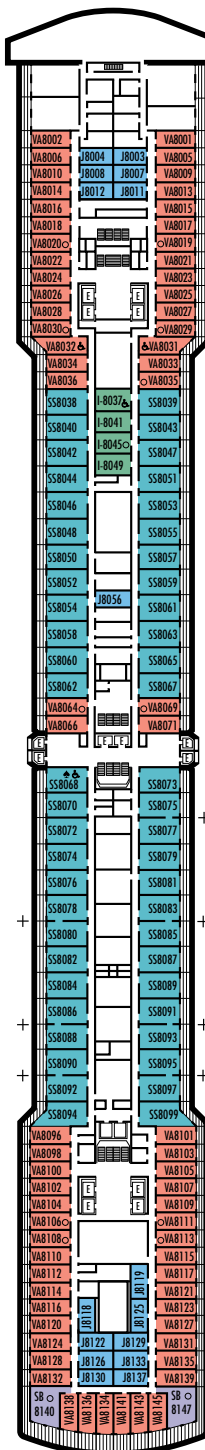

34 ft. to stern from
Staterooms 8134 & 8141.