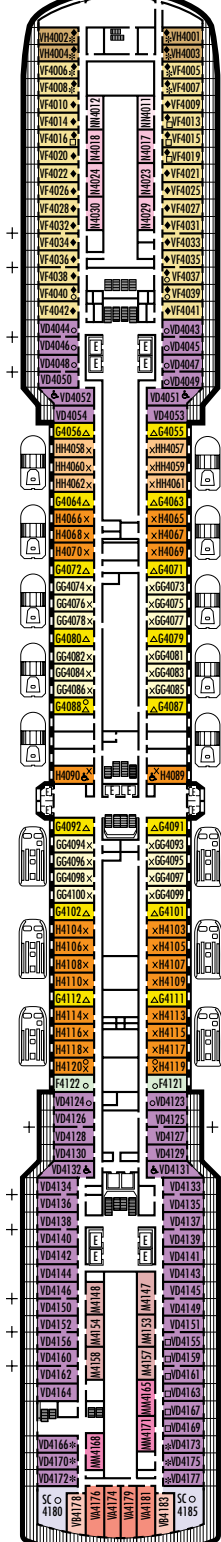

MAIN DECK
Staterooms 1001–1127
252 ft. from bow to
Staterooms 1001 & 1002.

LOWER PROMENADE DECK

PROMENADE DECK

UPPER PROMENADE DECK
Staterooms 4001–4185
102 ft. from bow to
Staterooms 4001 & 4002.

VERANDAH DECK
Staterooms 5001–5191
102 ft. from bow to
Staterooms 5001 & 5002.

UPPER VERANDAH DECK
Staterooms 6001–6177
112 ft. from bow to
Staterooms 6003 & 6004.

102 ft. to stern from
Staterooms 1123 & 1127.

9 ft. to stern from
Staterooms 4174 & 4179.

23 ft. to stern from
Staterooms 5184 & 5185.

21 ft. to stern from
Staterooms 6162 & 6173.

STATEROOM SYMBOL LEGEND

- Triple (2 lower beds, 1 sofa bed)
- Quad (2 lower beds, 1 sofa bed, 1 upper)
- △ Partial sea view
- ✕ Fully obstructed view
- + Connecting rooms
- * Shower only
- ♣ Single sink vanity

SHIP SPECIFICATIONS & FACILITIES

- 1,916 Guests
- 82,305 Gross Tons
- 936 Feet Long
- Automatic Stabilizers
- 11 Guest Decks
- 14 Guest Elevators
- 4 Outside Elevators
- 4 Restaurants
- Two Show Lounges
- Outdoor Swimming Pools (one with sliding glass roof)
- Spa & Salon
- Fitness Center
- Suite Lounge
- Duty-free Shops
- Internet Center
- Library
- Casino
- Basketball Court
- Volleyball Court