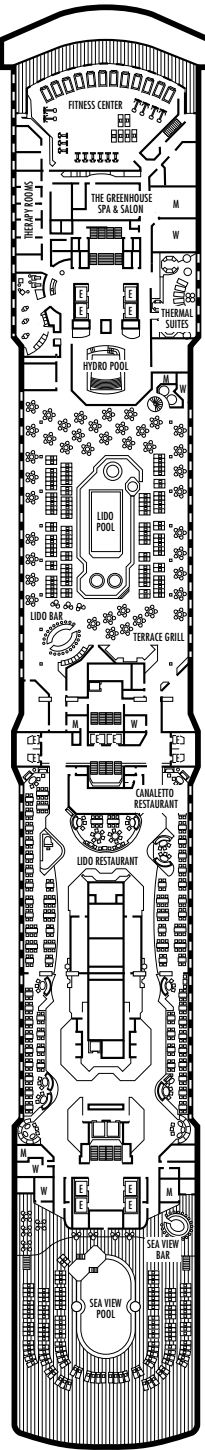

- Sports Deck
- Observation Deck
- Lido Deck
- Navigation Deck
- Rotterdam Deck
- Upper Verandah Deck
- Verandah Deck
- Upper Promenade Deck
- Promenade Deck
- Lower Promenade Deck
- Main Deck