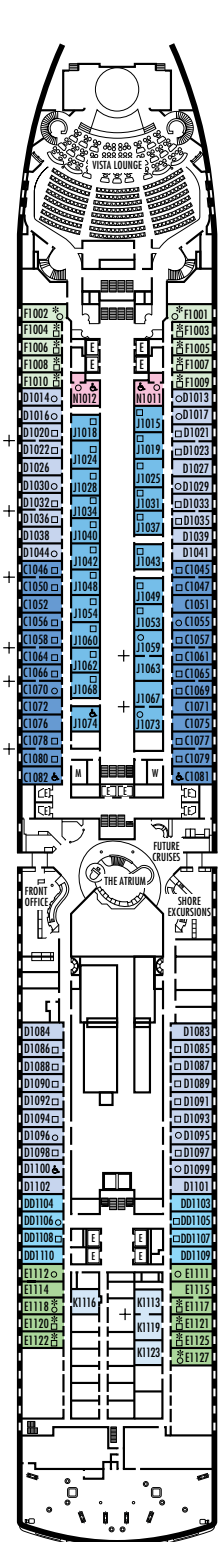

MAIN DECK
Staterooms 1001–1127
252 ft. from bow to
Staterooms 1001 & 1002.

LOWER PROMENADE DECK

PROMENADE DECK

UPPER PROMENADE DECK
Staterooms 4001–4185
102 ft. from bow to
Staterooms 4001 & 4002.

VERANDAH DECK
Staterooms 5001–5191
102 ft. from bow to
Staterooms 5001 & 5002.

UPPER VERANDAH DECK
Staterooms 6001–6177
112 ft. from bow to
Staterooms 6003 & 6004.

102 ft. to stern from
Staterooms 1123 & 1127.

9 ft. to stern from
Staterooms 4174 & 4179.

23 ft. to stern from
Staterooms 5184 & 5185.

21 ft. to stern from
Staterooms 6162 & 6173.

STATEROOM SYMBOL LEGEND

- Triple (2 lower beds, 1 sofa bed)
- Quad (2 lower beds, 1 sofa bed, 1 upper)
- △ Partial sea view
- ✕ Fully obstructed view
- + Connecting rooms
- * Shower only
- ♣ Single sink vanity

- ◆ Staterooms have solid steel verandah railings instead of clear-view Plexiglas® railings
- ♿ Staterooms SS8068, I-8037, VA8032, VA8031, SC6175, SC6164, SY6108, VB6049, VA6004, VA6003, VF5140, VF5137, VF5054, VF5051, SY5002, SY5001, VD4132, VD4131, H4090, H4089, VD4052, VD4051, D1100, C1082, C1081, J1074, N1012 & N1011 are wheelchair accessible, shower only