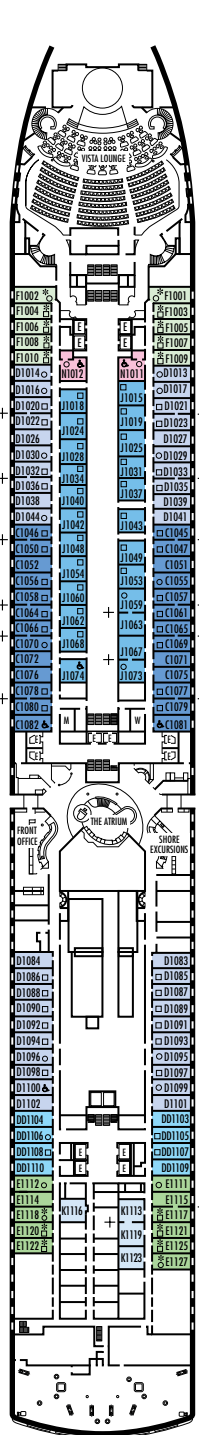

SS SY SZ
Superior Verandah Suites: 2 lower beds convertible to 1 queen-size bed, bathroom with dual sink vanity, full-size whirlpool bath & shower & additional shower stall, large sitting area, private verandah, 1 sofa bed for 1 person, floor-to-ceiling windows.

VERANDAH STATEROOMS

VA VB VC VD VE
Deluxe Verandah Outside: 2 lower beds convertible to 1 queen-size bed, bathtub & shower, sitting area, private verandah, floor-to-ceiling windows.

OCEAN-VIEW STATEROOMS

C D DD E F
Large: 2 lower beds convertible to 1 queen-size bed, bathtub & shower.
GG
Large: 2 lower beds convertible to 1 queen-size bed, bathtub & shower. All G-category staterooms have partial sea views. All GG-category staterooms have fully obstructed views.

H HH
Large: 2 lower beds convertible to 1 queen-size bed, bathtub & shower. All H- & HH-category staterooms have fully obstructed views.

INSIDE STATEROOMS

I
Large: 2 lower beds convertible to 1 queen-size bed, shower.
J K
Large or Standard: 2 lower beds convertible to 1 queen-size bed, shower.

L M MM N NN
Standard: 2 lower beds convertible to 1 queen-size bed, shower.

✦ The Canaletto Restaurant will open on Jan 12, 2010.

102 ft. to stern from
Staterooms 1123 & 1127.