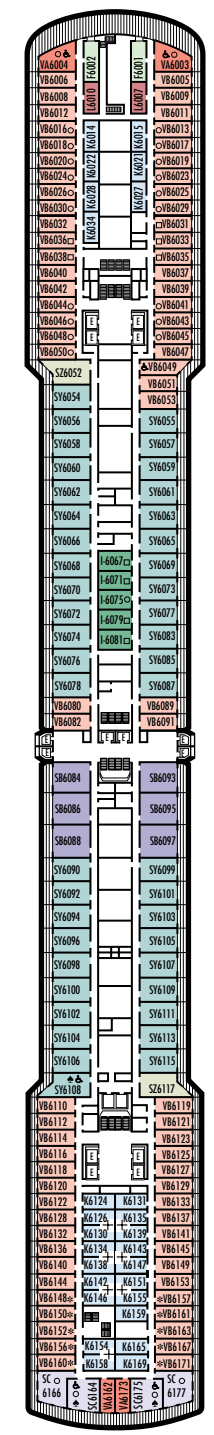

21 ft. to stern from
Staterooms 6162 & 6173.