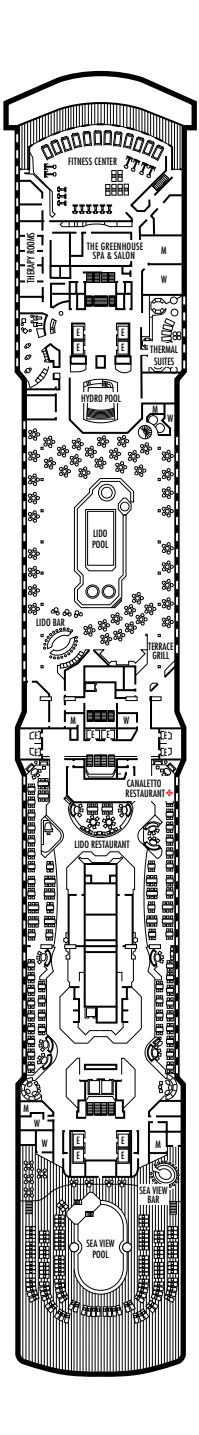

MAIN DECK
Staterooms 1001-1127
252 ft. from bow to
Staterooms 1001 & 1002.

LOWER PROMENADE DECK

PROMENADE DECK

UPPER PROMENADE DECK
Staterooms 4001-4185
102 ft. from bow to
Staterooms 4001 & 4002.

VERANDAH DECK
Staterooms 5001-5191
102 ft. from bow to
Staterooms 5001 & 5002.

UPPER VERANDAH DECK
Staterooms 6001-6177
112 ft. from bow to
Staterooms 6003 & 6004.

ROTTERDAM DECK
Staterooms 7001-7151
121 ft. from bow to
Staterooms 7001 & 7002.

NAVIGATION DECK
Staterooms 8001-8147
186 ft. from bow to
Staterooms 8001 & 8002.

LIDO DECK

OBSERVATION DECK

SPORTS DECK

ms Zuiderdam

DECK PLANS & STATEROOMS

The deck plans are color-coded by category of stateroom, and the category letter precedes the stateroom number in each room. All staterooms are equipped with flat-panel television, mini-bar, DVD player, mini-safe, data port, telephone and multi-channel music.

Important Note: Not all staterooms within each category have the same furniture configuration and/or facilities. Appropriate symbols within the rooms on the deck plans describe differences from the stateroom descriptions below.

VERANDAH SUITES

PS
Penthouse Verandah Suites: Bedroom with 1 king-size bed, oversized whirlpool bath & shower & additional shower stall, living room, dining room, dressing room, private verandah with whirlpool, pantry, 1 sofa bed for 2 persons, microwave, refrigerator, quest toilet, private stereo system, floor-to-ceiling windows.

SA SB SC
Deluxe Verandah Suites: 2 lower beds convertible to 1 king-size bed, bathroom with dual sink vanity, full-size whirlpool bath & shower & additional shower stall, large sitting area, dressing room, private verandah, 1 sofa bed for 2 persons, floor-to-ceiling windows.