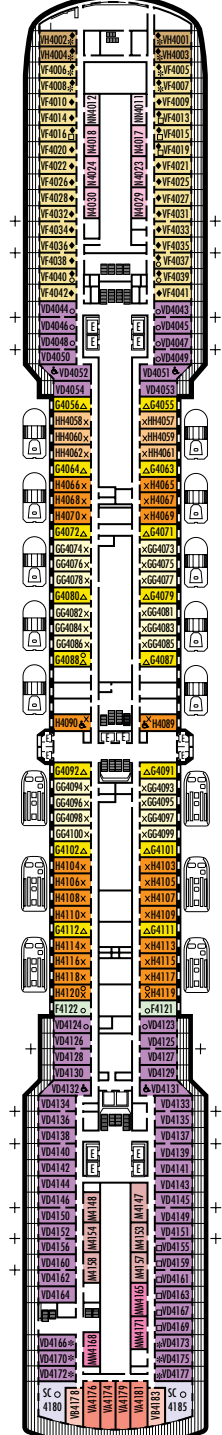

9 ft. to stern from
Staterooms 4174 & 4179.