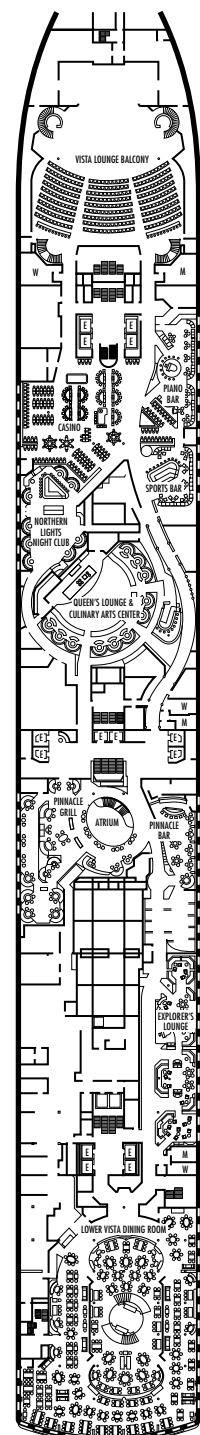

9 ft. to stern from
Staterooms 4174 & 4179.