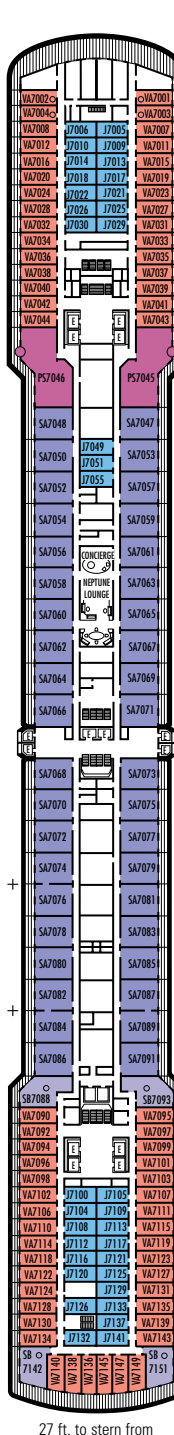

27 ft. to stern from
Staterooms 7136 & 7145.