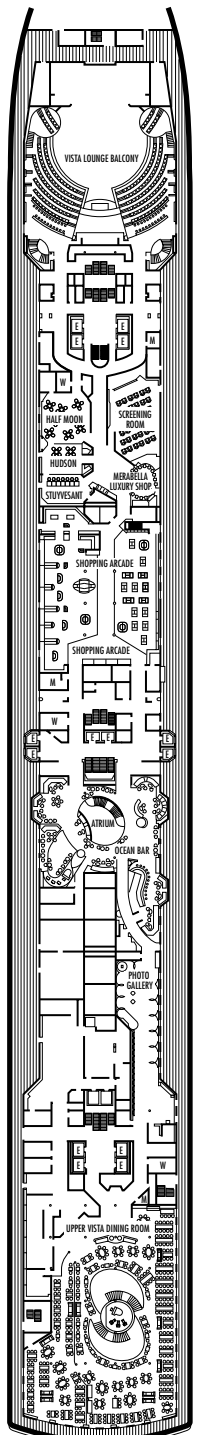

9 ft. to stern from
Staterooms 4174 & 4179.