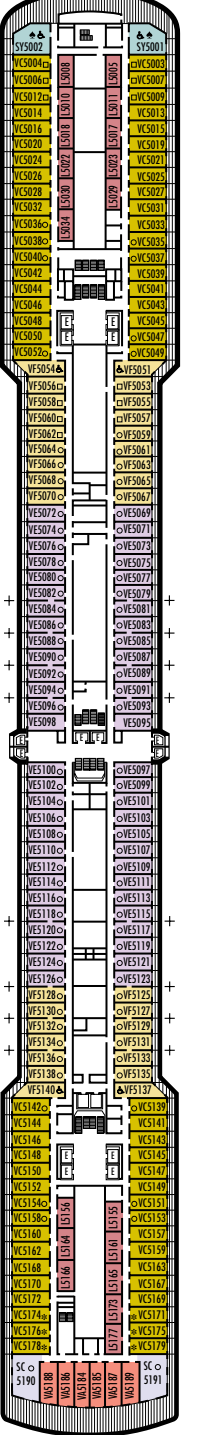

23 ft. to stern from
Staterooms 5184 & 5185.