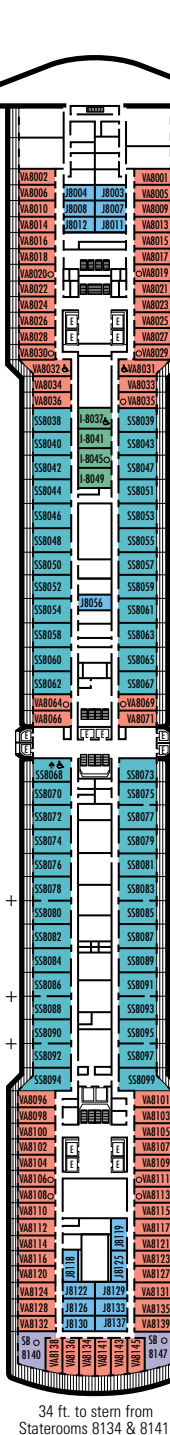

34 ft. to stern from
Staterooms 8134 & 8141.