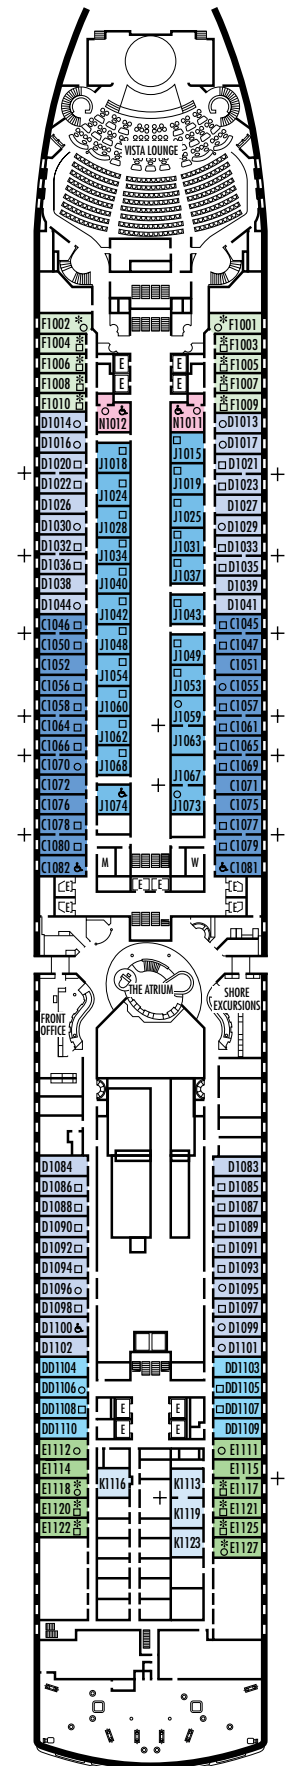

MAIN DECK Staterooms 1001-1127