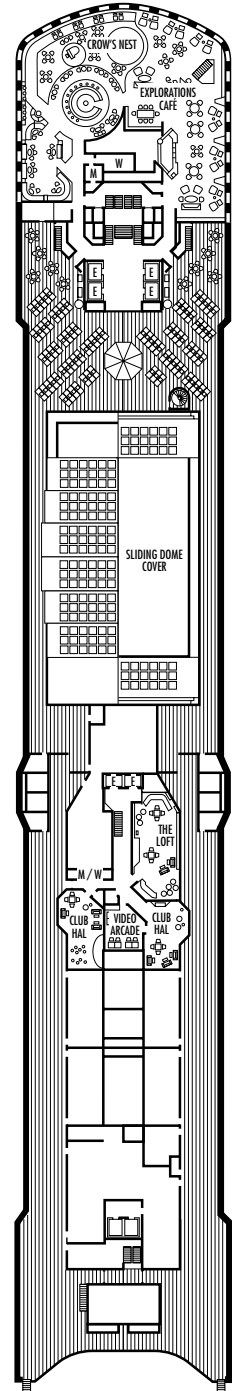

EFFECTIVE APRIL 25, 2008

ms Zuiderdam

DECK PLANS & STATEROOMS

The deck plans are color-coded by category of stateroom, and the category letter precedes the stateroom number in each room. All staterooms are equipped with flat-panel television, mini-bar, DVD player, mini-safe, data port, telephone and multi-channel music.

Important Note: Not all staterooms within each category have the same furniture configuration and/or facilities. Appropriate symbols within the rooms on the deck plans describe differences from the stateroom descriptions below.

All information is subject to change.

STATEROOM SYMBOL LEGEND

- Shower only
- Triple (2 lower beds, 1 sofa bed)
- Quad (2 lower beds, 1 sofa bed, 1 upper)
- △ Partial sea view
- × Fully obstructed view
- + Connecting rooms
- Staterooms have solid steel verandah railings instead of clear-view Plexiglas® railings
- ♿ Staterooms SC6164, SC6175, SY5001, SY5002, SY6108, SS8068, VA6003, VA6004, VA8031, VA8032, VB6049, VD4051, VD4052, VD4131, VD4132, VF5051, VF5054, VF5137, VF5140, C1081, C1082, D1100, H4089, H4090, I-8037, J1074, N1011, N1012 are wheelchair accessible, shower only.