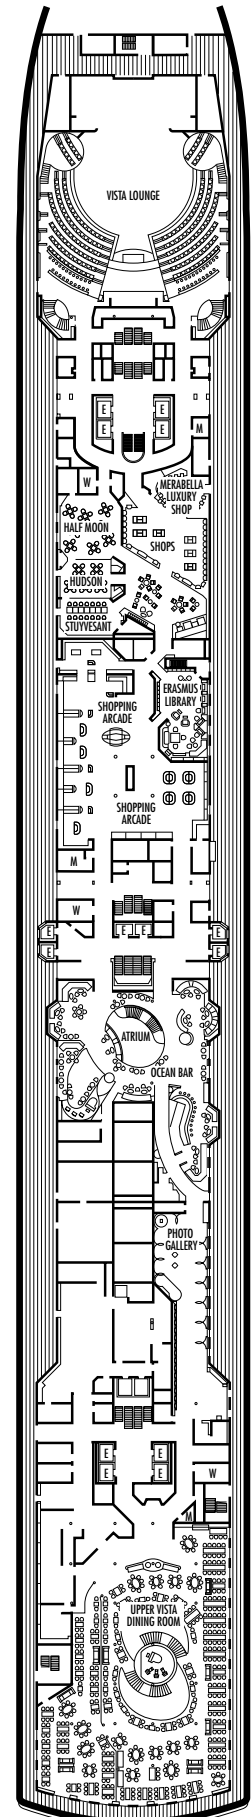

EFFECTIVE APRIL 25, 2008

ms Zuiderdam

DECK PLANS & STATEROOMS

The deck plans are color-coded by category of stateroom, and the category letter precedes the stateroom number in each room. All staterooms are equipped with flat-panel television, mini-bar, DVD player, mini-safe, data port, telephone and multi-channel music.

Important Note: Not all staterooms within each category have the same furniture configuration and/or facilities. Appropriate symbols within the rooms on the deck plans describe differences from the stateroom descriptions below.

All information is subject to change.

STATEROOM SYMBOL LEGEND

- Shower only
- Triple (2 lower beds, 1 sofa bed)
- Quad (2 lower beds, 1 sofa bed, 1 upper)
- △ Partial sea view
- × Fully obstructed view
- + Connecting rooms
- Staterooms have solid steel verandah railings instead of clear-view Plexiglas® railings
- ♿ Staterooms SC6164, SC6175, SY5001, SY5002, SY6108, SS8068, VA6003, VA6004, VA8031, VA8032, VB6049, VD4051, VD4052, VD4131, VD4132, VF5051, VF5054, VF5137, VF5140, C1081, C1082, D1100, H4089, H4090, I-8037, J1074, N1011, N1012 are wheelchair accessible, shower only.