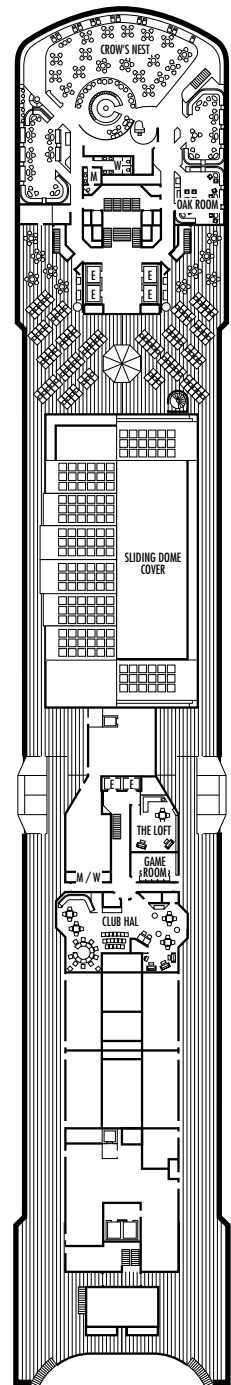

EFFECTIVE UNTIL APRIL 3, 2008

ms Zuiderdam

DECK PLANS & STATEROOMS

The deck plans are color-coded by category of stateroom, and the category letter precedes the stateroom number in each room. All staterooms are equipped with flat-panel television, mini-bar, DVD player, mini-safe, data port, telephone and multi-channel music.

Important Note: Not all staterooms within each category have the same furniture configuration and/or facilities. Appropriate symbols within the rooms on the deck plans describe differences from the stateroom descriptions below.

All information is subject to change.

STATEROOM SYMBOL LEGEND

- Shower only
- Triple (2 lower beds, 1 sofa bed)
- Quad (2 lower beds, 1 sofa bed, 1 upper)
- △ Partial sea view
- × Fully obstructed view
- + Connecting rooms
- Staterooms have solid steel verandah railings instead of clear-view Plexiglas® railings
- ♿ Staterooms SC6156, SC6167, SY5001, SY5002, SY6108, SS8068, VA6003, VA6004, VA8031, VA8032, VB6049, VD4051, VD4052, VD4131, VD4132, VF5051, VF5054, VF5137, VF5140, C1081, C1082, D1100, H4089, H4090, I-8037, J1074, N1011, N1012 are wheelchair accessible, shower only.