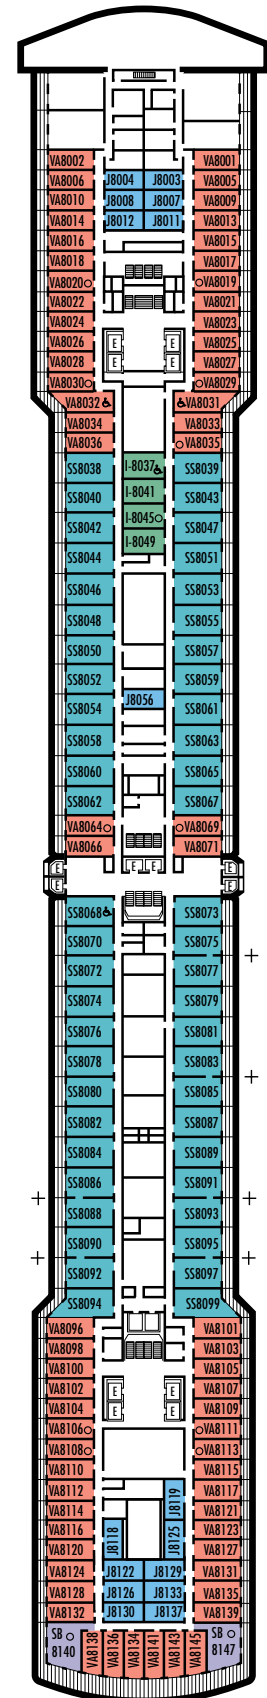

VERANDAH SUITES

SB

Deluxe Verandah Suites: 2 lower beds convertible to 1 king-size bed, bathroom with dual sink vanity, full-size whirlpool bath & shower & additional shower stall, large sitting area, dressing room, private verandah, 1 sofa bed for 2 persons, floor-to-ceiling windows.

SS

Superior Verandah Suites: 2 lower beds convertible to 1 queen-size bed, bathroom with dual sink vanity, full-size whirlpool bath & shower & additional shower stall, large sitting area, dressing room, private verandah, 1 sofa bed for 1 person, floor-to-ceiling windows.

VERANDAH STATEROOMS

VA

Deluxe Verandah Outside: 2 lower beds convertible to 1 queen-size bed, bathtub & shower, sitting area, private verandah, floor-to-ceiling windows.

INSIDE STATEROOMS

I

Large: 2 lower beds convertible to 1 queen-size bed, shower.

J

Large or Standard: 2 lower beds convertible to 1 queen-size bed, shower.

NAVIGATION DECK

Staterooms 8001-8147