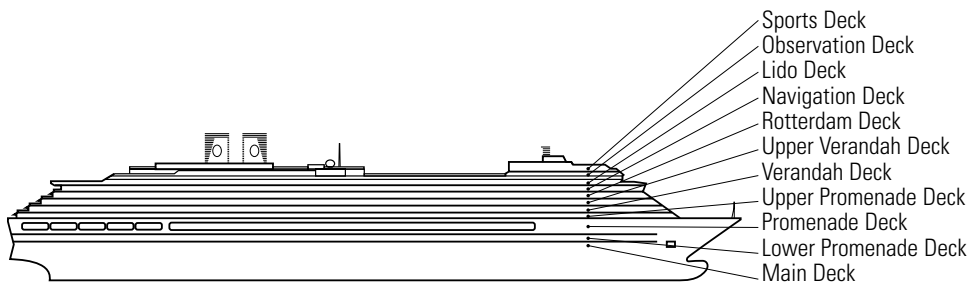

EFFECTIVE UNTIL APRIL 3, 2008

ms Zuiderdam

DECK PLANS & STATEROOMS

The deck plans are color-coded by category of stateroom, and the category letter precedes the stateroom number in each room. All staterooms are equipped with flat-panel television, mini-bar, DVD player, mini-safe, data port, telephone and multi-channel music.

Important Note: Not all staterooms within each category have the same furniture configuration and/or facilities. Appropriate symbols within the rooms on the deck plans describe differences from the stateroom descriptions below.

All information is subject to change.

STATEROOM SYMBOL LEGEND

- Shower only
- Triple (2 lower beds, 1 sofa bed)
- Quad (2 lower beds, 1 sofa bed, 1 upper)
- △ Partial sea view
- × Fully obstructed view
- + Connecting rooms
- Staterooms have solid steel verandah railings instead of clear-view Plexiglas® railings
- ♿ Staterooms SC6156, SC6167, SY5001, SY5002, SY6108, SS8068, VA6003, VA6004, VA8031, VA8032, VB6049, VD4051, VD4052, VD4131, VD4132, VF5051, VF5054, VF5137, VF5140, C1081, C1082, D1100, H4089, H4090, I-8037, J1074, N1011, N1012 are wheelchair accessible, shower only.

LIDO DECK