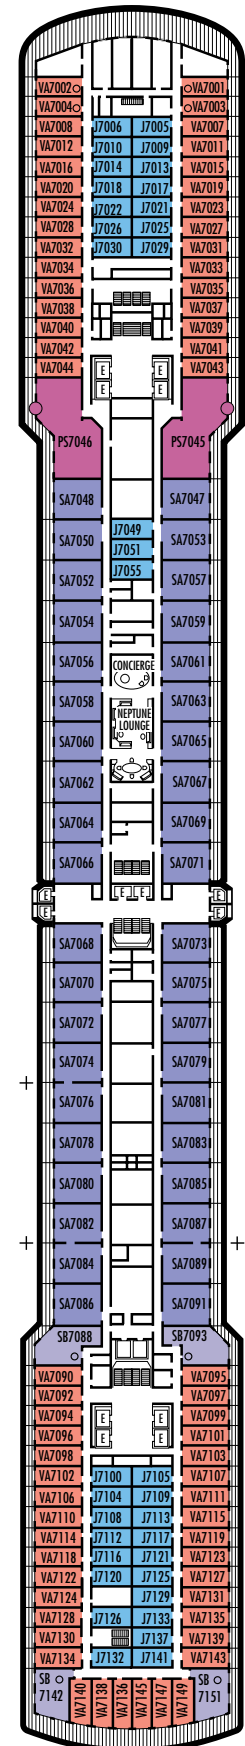

- Shower only
- Triple (2 lower beds, 1 sofa bed)
- Quad (2 lower beds, 1 sofa bed, 1 upper)
- △ Partial sea view
- × Fully obstructed view
- + Connecting rooms
- Staterooms have solid steel verandah railings instead of clear-view Plexiglas® railings
- ♿ Staterooms SC6164, SC6175, SY5001, SY5002, SY6108, SS8068, VA6003, VA6004, VA8031, VA8032, VB6049, VD4051, VD4052, VD4131, VD4132, VF5051, VF5054, VF5137, VF5140, C1081, C1082, D1100, H4089, H4090, I-8037, J1074, N1011, N1012 are wheelchair accessible, shower only.

VERANDAH SUITES

PS

Penthouse Verandah Suites: Bedroom with 1 king-size bed, oversize whirlpool bath & shower & additional shower stall, living room, dining room, dressing room, private verandah with whirlpool, pantry, 1 sofa bed for 2 persons, microwave, refrigerator, guest toilet, private stereo system, floor-to-ceiling windows.

SA SB

Deluxe Verandah Suites: 2 lower beds convertible to 1 king-size bed, bathroom with dual sink vanity, full-size whirlpool bath & shower & additional shower stall, large sitting area, dressing room, private verandah, 1 sofa bed for 2 persons, floor-to-ceiling windows.

VERANDAH STATEROOMS

VA

Deluxe Verandah Outside: 2 lower beds convertible to 1 queen-size bed, bathtub & shower, sitting area, private verandah, floor-to-ceiling windows.

INSIDE STATEROOMS

J

Large or Standard: 2 lower beds convertible to 1 queen-size bed, shower.