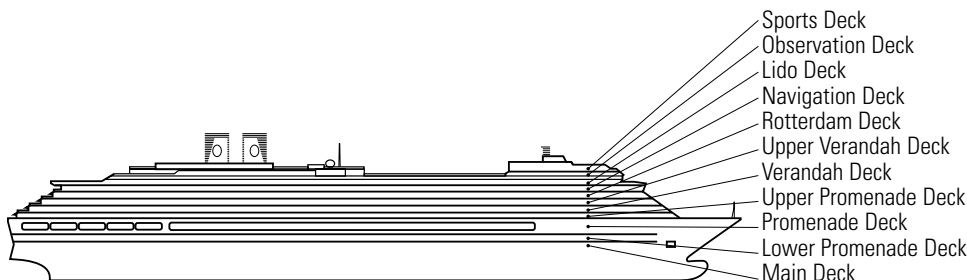

EFFECTIVE UNTIL APRIL 3, 2008

ms Zuiderdam

DECK PLANS & STATEROOMS

The deck plans are color-coded by category of stateroom, and the category letter precedes the stateroom number in each room. All staterooms are equipped with flat-panel television, mini-bar, DVD player, mini-safe, data port, telephone and multi-channel music.

Important Note: Not all staterooms within each category have the same furniture configuration and/or facilities. Appropriate symbols within the rooms on the deck plans describe differences from the stateroom descriptions below.

All information is subject to change.

STATEROOM SYMBOL LEGEND

- Shower only
- Triple (2 lower beds, 1 sofa bed)
- Quad (2 lower beds, 1 sofa bed, 1 upper)
- △ Partial sea view
- × Fully obstructed view
- + Connecting rooms
- Staterooms have solid steel verandah railings instead of clear-view Plexiglas® railings
- ♿ Staterooms SC6156, SC6167, SY5001, SY5002, SY6108, SS8068, VA6003, VA6004, VA8031, VA8032, VB6049, VD4051, VD4052, VD4131, VD4132, VF5051, VF5054, VF5137, VF5140, C1081, C1082, D1100, H4089, H4090, I-8037, J1074, N1011, N1012 are wheelchair accessible, shower only.