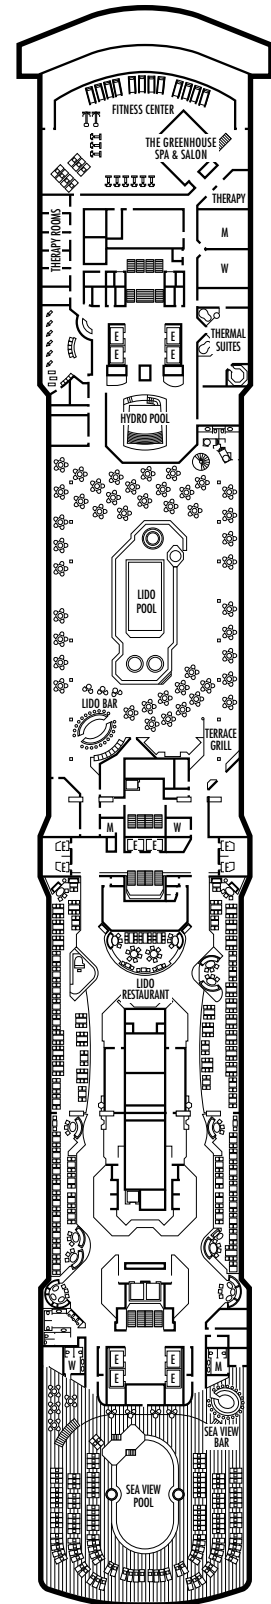

EFFECTIVE UNTIL APRIL 3, 2008

ms Zuiderdam

DECK PLANS & STATEROOMS

The deck plans are color-coded by category of stateroom, and the category letter precedes the stateroom number in each room. All staterooms are equipped with flat-panel television, mini-bar, DVD player, mini-safe, data port, telephone and multi-channel music.

Important Note: Not all staterooms within each category have the same furniture configuration and/or facilities. Appropriate symbols within the rooms on the deck plans describe differences from the stateroom descriptions below.

All information is subject to change.

STATEROOM SYMBOL LEGEND

- Shower only
- Triple (2 lower beds, 1 sofa bed)
- Quad (2 lower beds, 1 sofa bed, 1 upper)
- △ Partial sea view
- × Fully obstructed view
- + Connecting rooms
- Staterooms have solid steel verandah railings instead of clear-view Plexiglas® railings
- ♿ Staterooms SC6156, SC6167, SY5001, SY5002, SY6108, SS8068, VA6003, VA6004, VA8031, VA8032, VB6049, VD4051, VD4052, VD4131, VD4132, VF5051, VF5054, VF5137, VF5140, C1081, C1082, D1100, H4089, H4090, I-8037, J1074, N1011, N1012 are wheelchair accessible, shower only.

LIDO DECK