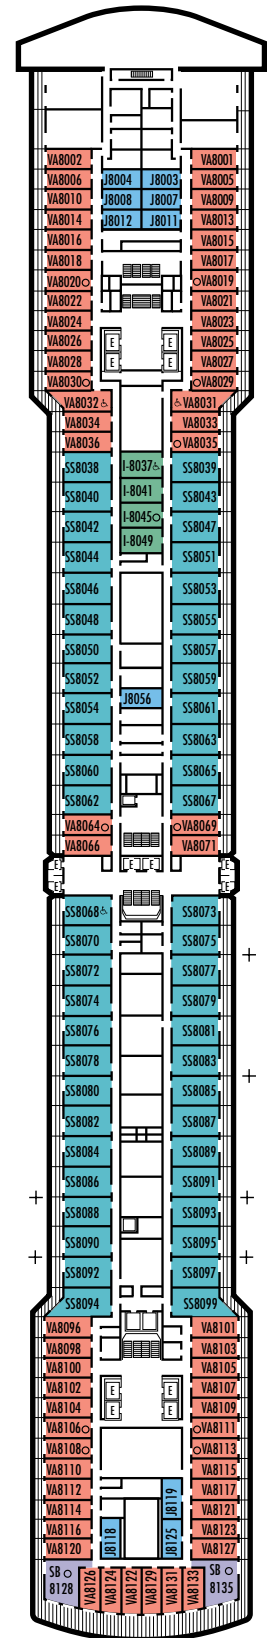

VERANDAH SUITES

SB

Deluxe Verandah Suites: 2 lower beds convertible to 1 king-size bed, bathroom with dual sink vanity, full-size whirlpool bath & shower & additional shower stall, large sitting area, dressing room, private verandah, 1 sofa bed for 2 persons, floor-to-ceiling windows.

SS

Superior Verandah Suites: 2 lower beds convertible to 1 queen-size bed, bathroom with dual sink vanity, full-size whirlpool bath & shower & additional shower stall, large sitting area, dressing room, private verandah, 1 sofa bed for 1 person, floor-to-ceiling windows.

VERANDAH STATEROOMS

VA

Deluxe Verandah Outside: 2 lower beds convertible to 1 queen-size bed, bathtub & shower, sitting area, private verandah, floor-to-ceiling windows.

INSIDE STATEROOMS

I

Large: 2 lower beds convertible to 1 queen-size bed, shower.

J

Large or Standard: 2 lower beds convertible to 1 queen-size bed, shower.

NAVIGATION DECK

Staterooms 8001-8135