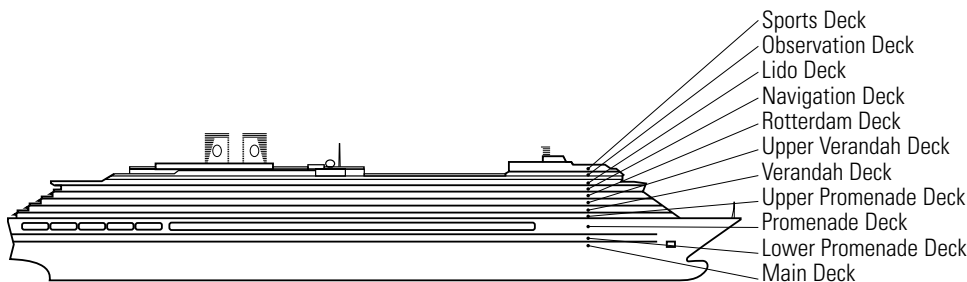

EFFECTIVE UNTIL APRIL 3, 2008
ms Zuiderdam
DECK PLANS & STATEROOMS

The deck plans are color-coded by category of stateroom, and the category letter precedes the stateroom number in each room. All staterooms are equipped with flat-panel television, mini-bar, DVD player, mini-safe, data port, telephone and multi-channel music.

Important Note: Not all staterooms within each category have the same furniture configuration and/or facilities. Appropriate symbols within the rooms on the deck plans describe differences from the stateroom descriptions below.

All information is subject to change.

STATEROOM SYMBOL LEGEND

- Shower only
- Triple (2 lower beds, 1 sofa bed)
- Quad (2 lower beds, 1 sofa bed, 1 upper)
- △ Partial sea view
- × Fully obstructed view
- + Connecting rooms
- Staterooms have solid steel verandah railings instead of clear-view Plexiglas® railings
- ♿ Staterooms SC6156, SC6167, SY5001, SY5002, SY6108, SS8068, VA6003, VA6004, VA8031, VA8032, VB6049, VD4051, VD4052, VD4131, VD4132, VF5051, VF5054, VF5137, VF5140, C1081, C1082, D1100, H4089, H4090, I-8037, J1074, N1011, N1012 are wheelchair accessible, shower only.

OCEAN-VIEW STATEROOMS

C **D** **DD** **E** **F**
Large: 2 lower beds convertible to 1 queen-size bed, bathtub & shower.

INSIDE STATEROOMS

J **K**
Large or Standard: 2 lower beds convertible to 1 queen-size bed, shower.
N
Standard: 2 lower beds convertible to 1 queen-size bed, shower.