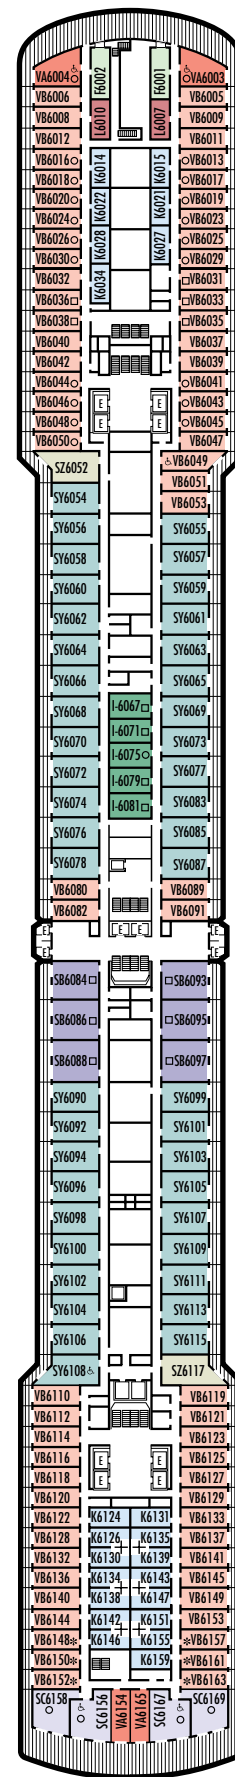

INSIDE STATEROOMS

I

Large: 2 lower beds convertible to 1 queen-size bed, shower.

K

Large or Standard: 2 lower beds convertible to 1 queen-size bed, shower.

L

Standard: 2 lower beds convertible to 1 queen-size bed, shower.