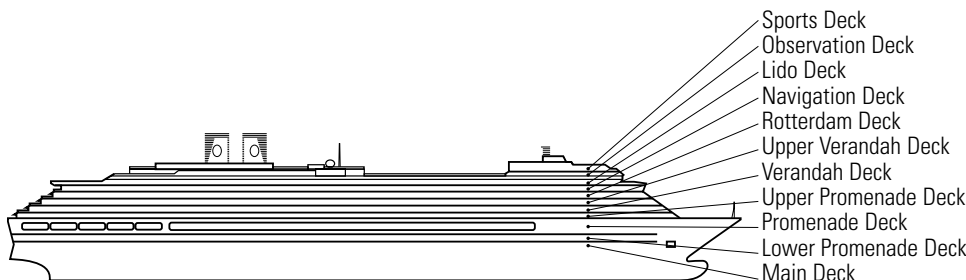

J

Large or Standard: 2 lower beds convertible to 1 queen-size bed, shower.

NAVIGATION DECK

Staterooms 8001-8135

EFFECTIVE UNTIL APRIL 3, 2008

ms Zuiderdam

DECK PLANS & STATEROOMS

The deck plans are color-coded by category of stateroom, and the category letter precedes the stateroom number in each room. All staterooms are equipped with flat-panel television, mini-bar, DVD player, mini-safe, data port, telephone and multi-channel music.