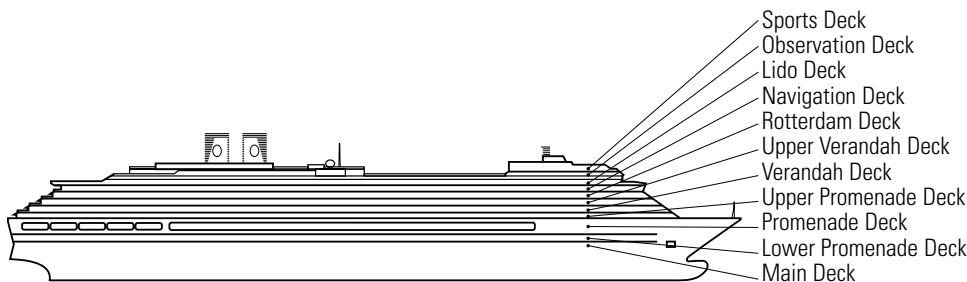

EFFECTIVE UNTIL APRIL 3, 2008
ms Zuiderdam

DECK PLANS & STATEROOMS

The deck plans are color-coded by category of stateroom, and the category letter precedes the stateroom number in each room. All staterooms are equipped with flat-panel television, mini-bar, DVD player, mini-safe, data port, telephone and multi-channel music.