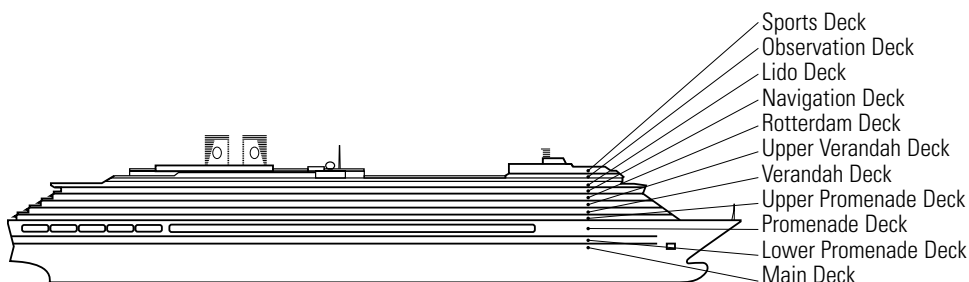

EFFECTIVE UNTIL APRIL 3, 2008

ms **Zuiderdam**

DECK PLANS & STATEROOMS

The deck plans are color-coded by category of stateroom, and the category letter precedes the stateroom number in each room. All staterooms are equipped with flat-panel television, mini-bar, DVD player, mini-safe, data port, telephone and multi-channel music.

Important Note: Not all staterooms within each category have the same furniture configuration and/or facilities. Appropriate symbols within the rooms on the deck plans describe differences from the stateroom descriptions below.

All information is subject to change.

STATEROOM SYMBOL LEGEND

- Shower only
- Triple (2 lower beds, 1 sofa bed)
- Quad (2 lower beds, 1 sofa bed, 1 upper)
- △ Partial sea view
- × Fully obstructed view
- + Connecting rooms
- Staterooms have solid steel verandah railings instead of clear-view Plexiglas® railings
- ♿ Staterooms SC6156, SC6167, SY5001, SY5002, SY6108, SS8068, VA6003, VA6004, VA8031, VA8032, VB6049, VD4051, VD4052, VD4131, VD4132, VF5051, VF5054, VF5137, VF5140, C1081, C1082, D1100, H4089, H4090, I-8037, J1074, N1011, N1012 are wheelchair accessible, shower only.