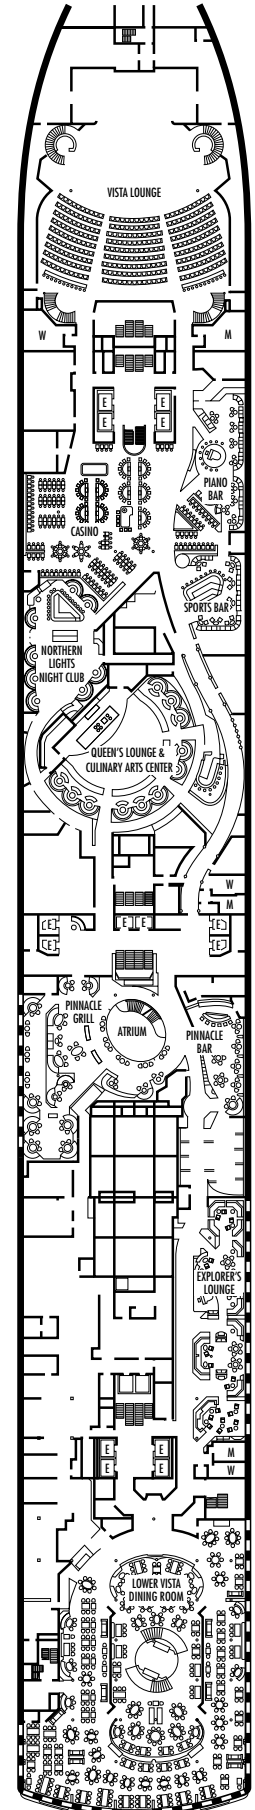

EFFECTIVE APRIL 25, 2008

ms Zuiderdam

DECK PLANS & STATEROOMS

The deck plans are color-coded by category of stateroom, and the category letter precedes the stateroom number in each room. All staterooms are equipped with flat-panel television, mini-bar, DVD player, mini-safe, data port, telephone and multi-channel music.

Important Note: Not all staterooms within each category have the same furniture configuration and/or facilities. Appropriate symbols within the rooms on the deck plans describe differences from the stateroom descriptions below.

All information is subject to change.

STATEROOM SYMBOL LEGEND

- Shower only
- Triple (2 lower beds, 1 sofa bed)
- Quad (2 lower beds, 1 sofa bed, 1 upper)
- △ Partial sea view
- × Fully obstructed view
- + Connecting rooms
- Staterooms have solid steel verandah railings instead of clear-view Plexiglas® railings
- ♿ Staterooms SC6164, SC6175, SY5001, SY5002, SY6108, SS8068, VA6003, VA6004, VA8031, VA8032, VB6049, VD4051, VD4052, VD4131, VD4132, VF5051, VF5054, VF5137, VF5140, C1081, C1082, D1100, H4089, H4090, I-8037, J1074, N1011, N1012 are wheelchair accessible, shower only.