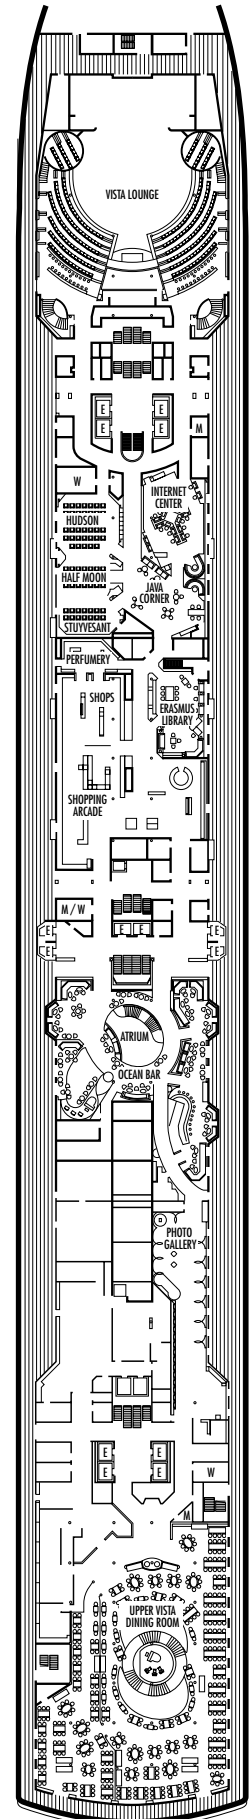

EFFECTIVE UNTIL APRIL 3, 2008
ms Zuiderdam
DECK PLANS & STATEROOMS

The deck plans are color-coded by category of stateroom, and the category letter precedes the stateroom number in each room. All staterooms are equipped with flat-panel television, mini-bar, DVD player, mini-safe, data port, telephone and multi-channel music.

Important Note: Not all staterooms within each category have the same furniture configuration and/or facilities. Appropriate symbols within the rooms on the deck plans describe differences from the stateroom descriptions below.

All information is subject to change.

STATEROOM SYMBOL LEGEND

- Shower only
- Triple (2 lower beds, 1 sofa bed)
- Quad (2 lower beds, 1 sofa bed, 1 upper)
- △ Partial sea view
- × Fully obstructed view
- + Connecting rooms
- Staterooms have solid steel verandah railings instead of clear-view Plexiglas® railings
- ♿ Staterooms SC6156, SC6167, SY5001, SY5002, SY6108, SS8068, VA6003, VA6004, VA8031, VA8032, VB6049, VD4051, VD4052, VD4131, VD4132, VF5051, VF5054, VF5137, VF5140, C1081, C1082, D1100, H4089, H4090, I-8037, J1074, N1011, N1012 are wheelchair accessible, shower only.