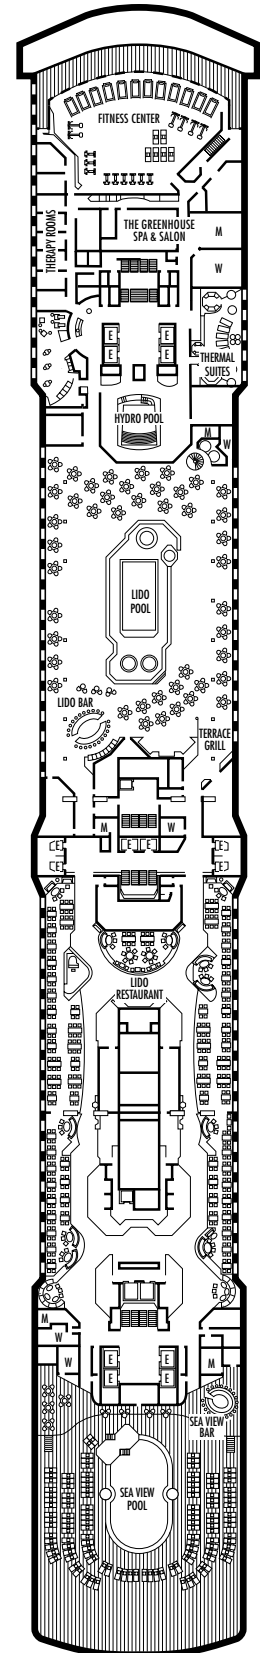

EFFECTIVE APRIL 25, 2008

ms Zuiderdam

DECK PLANS & STATEROOMS

The deck plans are color-coded by category of stateroom, and the category letter precedes the stateroom number in each room. All staterooms are equipped with flat-panel television, mini-bar, DVD player, mini-safe, data port, telephone and multi-channel music.

Important Note: Not all staterooms within each category have the same furniture configuration and/or facilities. Appropriate symbols within the rooms on the deck plans describe differences from the stateroom descriptions below.

All information is subject to change.

STATEROOM SYMBOL LEGEND

- Shower only
- Triple (2 lower beds, 1 sofa bed)
- Quad (2 lower beds, 1 sofa bed, 1 upper)
- △ Partial sea view
- × Fully obstructed view
- + Connecting rooms
- Staterooms have solid steel verandah railings instead of clear-view Plexiglas® railings
- ♿ Staterooms SC6164, SC6175, SY5001, SY5002, SY6108, SS8068, VA6003, VA6004, VA8031, VA8032, VB6049, VD4051, VD4052, VD4131, VD4132, VF5051, VF5054, VF5137, VF5140, C1081, C1082, D1100, H4089, H4090, I-8037, J1074, N1011, N1012 are wheelchair accessible, shower only.

LIDO DECK