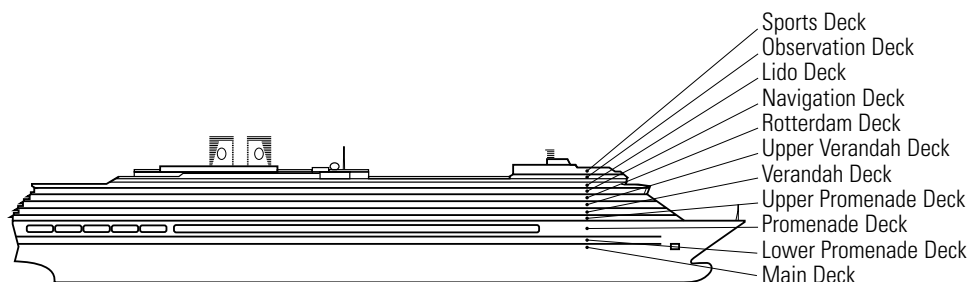

VERANDAH DECK

Staterooms 5001-5191

EFFECTIVE APRIL 25, 2008

ms Zuiderdam

DECK PLANS & STATEROOMS

The deck plans are color-coded by category of stateroom, and the category letter precedes the stateroom number in each room. All staterooms are equipped with flat-panel television, mini-bar, DVD player, mini-safe, data port, telephone and multi-channel music.