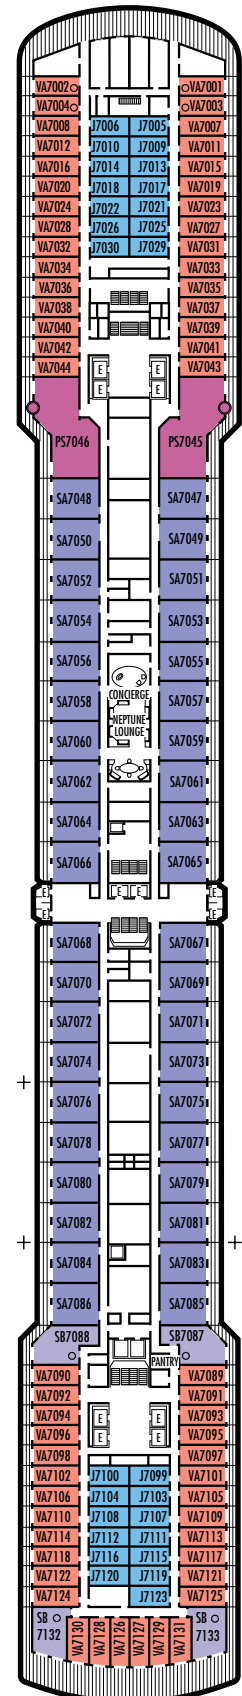

VERANDAH SUITES

PS
Penthouse Verandah Suites: Bedroom with 1 king-size bed, oversize whirlpool bath & shower & additional shower stall, living room, dining room, dressing room, private verandah with whirlpool, pantry, 1 sofa bed for 2 persons, microwave, refrigerator, guest toilet, private stereo system, floor-to-ceiling windows.

SA SB
Deluxe Verandah Suites: 2 lower beds convertible to 1 king-size bed, bathroom with dual sink vanity, full-size whirlpool bath & shower & additional shower stall, large sitting area, dressing room, private verandah, 1 sofa bed for 2 persons, floor-to-ceiling windows.

VERANDAH STATEROOMS

VA
Deluxe Verandah Outside: 2 lower beds convertible to 1 queen-size bed, bathtub & shower, sitting area, private verandah, floor-to-ceiling windows.

INSIDE STATEROOMS

J
Large or Standard: 2 lower beds convertible to 1 queen-size bed, shower.

ROTTERDAM DECK
Staterooms 7001-7133