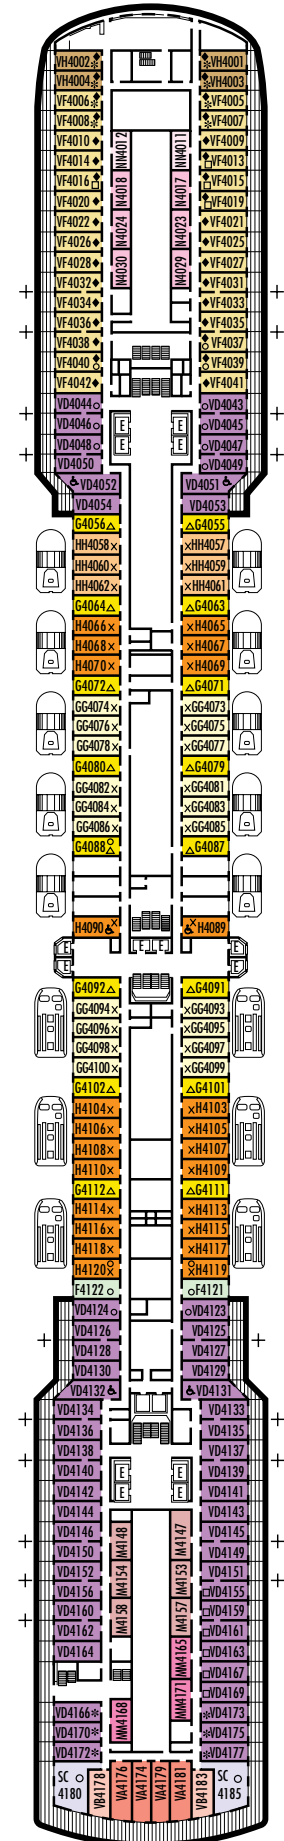

VERANDAH SUITES

SC

Deluxe Verandah Suites: 2 lower beds convertible to 1 king-size bed, bathroom with dual sink vanity, full-size whirlpool bath & shower & additional shower stall, large sitting area, dressing room, private verandah, 1 sofa bed for 2 persons, floor-to-ceiling windows.

VERANDAH STATEROOMS

VA VB VD VF VH

Deluxe Verandah Outside: 2 lower beds convertible to 1 queen-size bed, bathtub & shower, sitting area, private verandah, floor-to-ceiling windows.

OCEAN-VIEW STATEROOMS

F

Large: 2 lower beds convertible to 1 queen-size bed, bathtub & shower.

G GG

Large: 2 lower beds convertible to 1 queen-size bed, bathtub & shower. All G-category staterooms have partial sea views. All GG-category staterooms have fully obstructed views.

H HH

Large: 2 lower beds convertible to 1 queen-size bed, bathtub & shower. All H- & HH-category staterooms have fully obstructed views.

INSIDE STATEROOMS

M MM N NN

Standard: 2 lower beds convertible to 1 queen-size bed, shower.

UPPER PROMENADE DECK

Staterooms 4001-4185