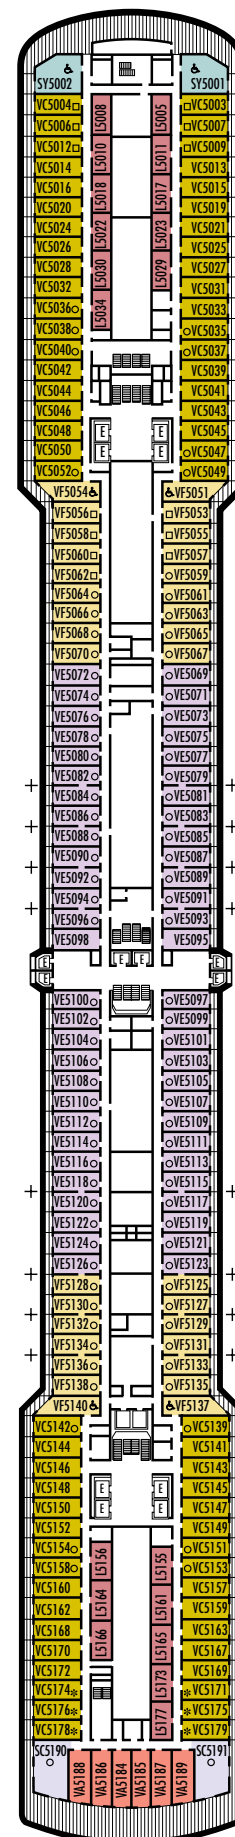

- Shower only
- Triple (2 lower beds, 1 sofa bed)
- Quad (2 lower beds, 1 sofa bed, 1 upper)
- △ Partial sea view
- X Fully obstructed view
- + Connecting rooms
- Staterooms have solid steel verandah railings instead of clear-view Plexiglas® railings
- ♿ Staterooms SC6164, SC6175, SY5001, SY5002, SY6108, SS8068, VA6003, VA6004, VA8031, VA8032, VB6049, VD4051, VD4052, VD4131, VD4132, VF5051, VF5054, VF5137, VF5140, C1081, C1082, D1100, H4089, H4090, I-8037, J1074, N1011, N1012 are wheelchair accessible, shower only.

VERANDAH SUITES

SC

Deluxe Verandah Suites: 2 lower beds convertible to 1 king-size bed, bathroom with dual sink vanity, full-size whirlpool bath & shower & additional shower stall, large sitting area, dressing room, private verandah, 1 sofa bed for 2 persons, floor-to-ceiling windows.

SY

Superior Verandah Suites: 2 lower beds convertible to 1 queen-size bed, bathroom with dual sink vanity, full-size whirlpool bath & shower & additional shower stall, large sitting area, dressing room, private verandah, 1 sofa bed for 1 person, floor-to-ceiling windows.

VERANDAH STATEROOMS

VA VC VE VF

Deluxe Verandah Outside: 2 lower beds convertible to 1 queen-size bed, bathtub & shower, sitting area, private verandah, floor-to-ceiling windows.

INSIDE STATEROOMS

L

Standard: 2 lower beds convertible to 1 queen-size bed, shower.

VERANDAH DECK

Staterooms 5001-5191