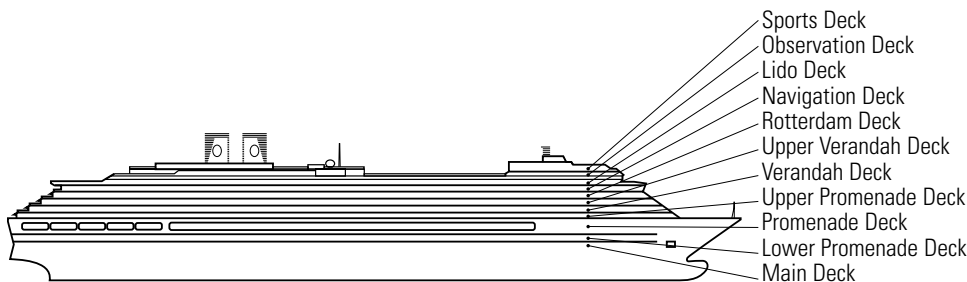

EFFECTIVE UNTIL APRIL 3, 2008
ms Zuiderdam
DECK PLANS & STATEROOMS

The deck plans are color-coded by category of stateroom, and the category letter precedes the stateroom number in each room. All staterooms are equipped with flat-panel television, mini-bar, DVD player, mini-safe, data port, telephone and multi-channel music.

Important Note: Not all staterooms within each category have the same furniture configuration and/or facilities. Appropriate symbols within the rooms on the deck plans describe differences from the stateroom descriptions below.

All information is subject to change.

STATEROOM SYMBOL LEGEND

- Shower only
- Triple (2 lower beds, 1 sofa bed)
- Quad (2 lower beds, 1 sofa bed, 1 upper)
- △ Partial sea view
- × Fully obstructed view
- + Connecting rooms
- Staterooms have solid steel verandah railings instead of clear-view Plexiglas® railings
- ♿ Staterooms SC6156, SC6167, SY5001, SY5002, SY6108, SS8068, VA6003, VA6004, VA8031, VA8032, VB6049, VD4051, VD4052, VD4131, VD4132, VF5051, VF5054, VF5137, VF5140, C1081, C1082, D1100, H4089, H4090, I-8037, J1074, N1011, N1012 are wheelchair accessible, shower only.