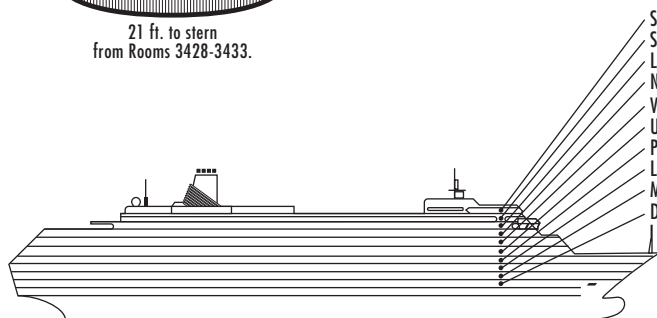

SHIP SPECIFICATIONS & FACILITIES

- 1,440 Passengers
- 63,000 gross tons
- 780 feet long
- Automatic Stabilizers
- 10 Passenger Decks
- 12 Passenger Elevators
- 18 Public Rooms
- Outdoor Swimming Pools (one with sliding glass roof)
- Health Spa
- Movie Theater
- Duty-free Shops
- Library
- Casino
- Suite Lounge
- Beauty Salon
- Practice Tennis Courts

ms Zaandam

DECK PLANS & STATEROOMS

The deck plans are color-coded by category of stateroom, and the category letter precedes the stateroom number in each room. All staterooms are equipped with television, telephone and multichannel music.