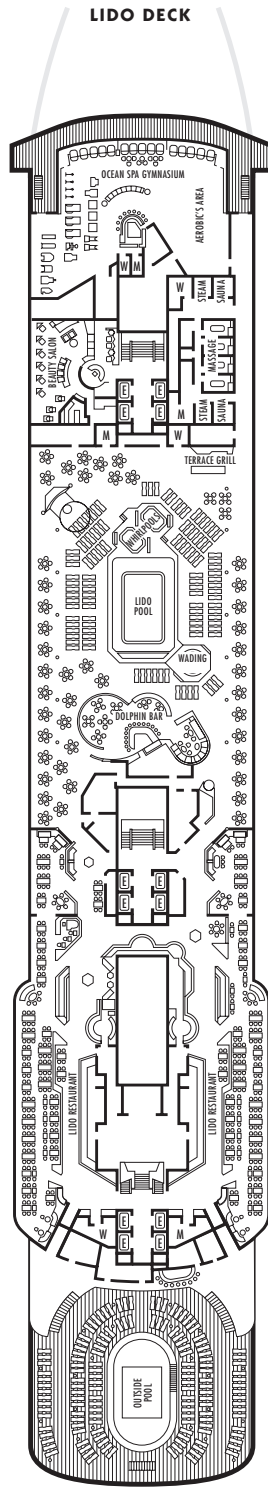

INSIDE STATEROOMS

- **I Large:** 2 lower beds convertible to 1 queen-size bed, shower.
- **J Large:** 2 lower beds convertible to 1 queen-size bed, shower.
- **K Large:** 2 lower beds convertible to 1 queen-size bed, shower.
- **L Large:** 2 lower beds convertible to 1 queen-size bed, 1 sofa bed and pullman upper, shower.
- **M Large:** 2 lower beds convertible to 1 queen-size bed, shower.
- **N Standard:** 2 lower beds convertible to 1 queen-size bed, 1 sofa bed and pullman upper, shower.

STATEROOM SYMBOL LEGEND

- Shower only
- Bath tub and shower
- ▲ 2 lower beds or converts to 1 queen size
- Triple (2 lower beds, 1 sofa bed)
- Quad (2 lower beds, 1 sofa bed, 1 upper)
- △ Partial sea view
- ✕ Fully obstructed view
- + Connecting rooms
- ♿ Staterooms H1804, H1805, H1806, H1807, FF1955, FF1964, G2500, I-2554, I-2555, L2700, G2702, D3393, D3394, I-3428, D3431, I-3433, C6104, B6225, B6228, A7087 & A7088 are wheelchair accessible, shower only.