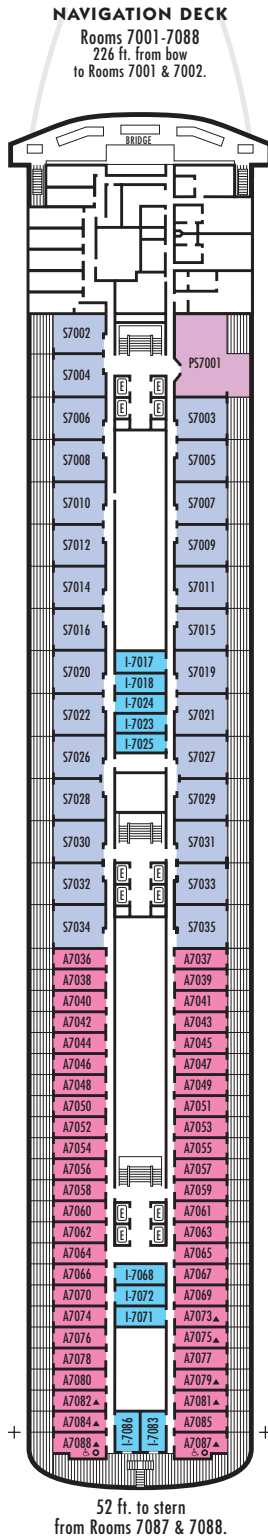

SHIP SPECIFICATIONS & FACILITIES

- 1,440 Passengers
- 63,000 gross tons
- 780 feet long
- Automatic Stabilizers
- 10 Passenger Decks
- 12 Passenger Elevators
- 18 Public Rooms
- Outdoor Swimming Pools (one with sliding glass roof)
- Health Spa
- Movie Theater
- Duty-free Shops
- Library
- Casino
- Suite Lounge
- Beauty Salon
- Practice Tennis Courts

INSIDE STATEROOMS

- I Large:** 2 lower beds convertible to 1 queen-size bed, shower.
- J Large:** 2 lower beds convertible to 1 queen-size bed, shower.
- K Large:** 2 lower beds convertible to 1 queen-size bed, shower.
- L Large:** 2 lower beds convertible to 1 queen-size bed, 1 sofa bed and pullman upper, shower.
- M Large:** 2 lower beds convertible to 1 queen-size bed, shower.
- N Standard:** 2 lower beds convertible to 1 queen-size bed, 1 sofa bed and pullman upper, shower.