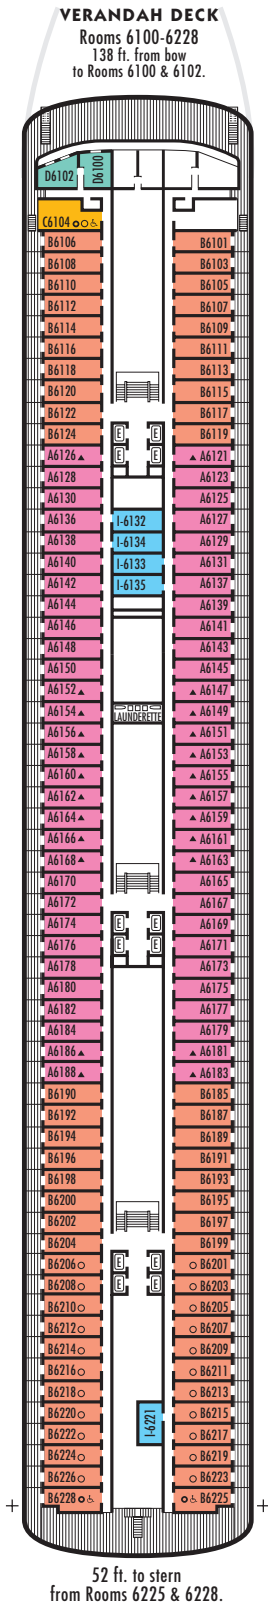

SHIP SPECIFICATIONS & FACILITIES

- 1,440 Passengers
- 63,000 gross tons
- 780 feet long
- Automatic Stabilizers
- 10 Passenger Decks
- 12 Passenger Elevators
- 18 Public Rooms
- Outdoor Swimming Pools (one with sliding glass roof)
- Health Spa
- Movie Theater
- Duty-free Shops
- Library
- Casino
- Suite Lounge
- Beauty Salon
- Practice Tennis Courts

INSIDE STATEROOMS

- I Large:** 2 lower beds convertible to 1 queen-size bed, shower.
- J Large:** 2 lower beds convertible to 1 queen-size bed, shower.
- K Large:** 2 lower beds convertible to 1 queen-size bed, shower.
- L Large:** 2 lower beds convertible to 1 queen-size bed, 1 sofa bed and pullman upper, shower.
- M Large:** 2 lower beds convertible to 1 queen-size bed, shower.
- N Standard:** 2 lower beds convertible to 1 queen-size bed, 1 sofa bed and pullman upper, shower.