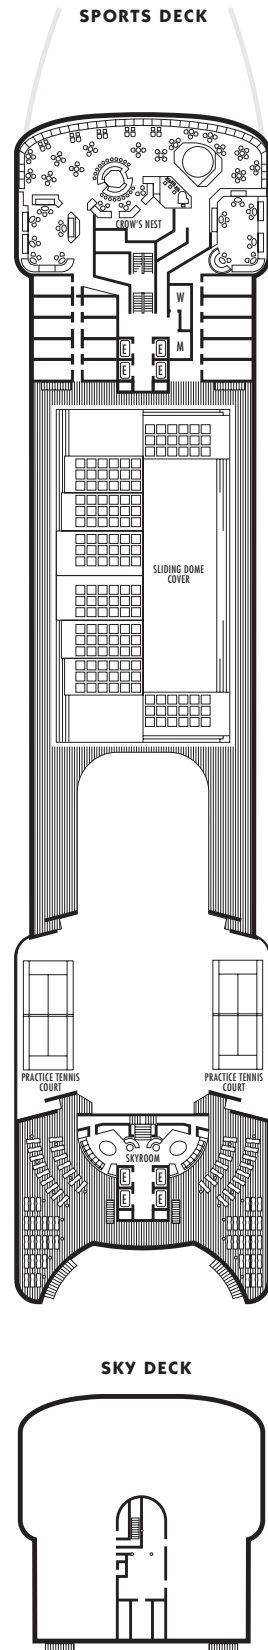

INSIDE STATEROOMS

- **I Large:** 2 lower beds convertible to 1 queen-size bed, shower.
- **J Large:** 2 lower beds convertible to 1 queen-size bed, shower.
- **K Large:** 2 lower beds convertible to 1 queen-size bed, shower.
- **L Large:** 2 lower beds convertible to 1 queen-size bed, 1 sofa bed and pullman upper, shower.
- **M Large:** 2 lower beds convertible to 1 queen-size bed, shower.
- **N Standard:** 2 lower beds convertible to 1 queen-size bed, 1 sofa bed and pullman upper, shower.

STATEROOM SYMBOL LEGEND

- Shower only
- Bath tub and shower
- ▲ 2 lower beds or converts to 1 queen size
- Triple (2 lower beds, 1 sofa bed)
- Quad (2 lower beds, 1 sofa bed, 1 upper)
- △ Partial sea view
- ✕ Fully obstructed view
- + Connecting rooms
- ♿ Staterooms H1804, H1805, H1806, H1807, FF1955, FF1964, G2500, I-2554, I-2555, L2700, G2702, D3393, D3394, I-3428, D3431, I-3433, C6104, B6225, B6228, A7087 & A7088 are wheelchair accessible, shower only.