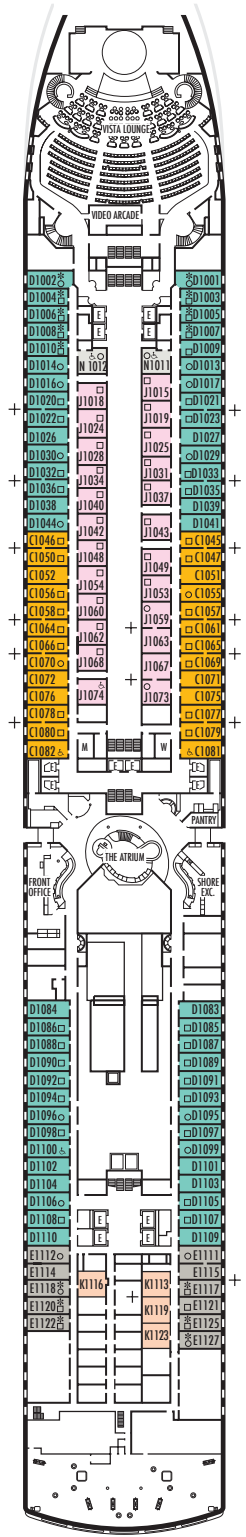

**MAIN DECK**  
Rooms 1001-1127  
252 ft. from bow  
to Rooms 1001 & 1002.

102 ft. to stern  
from Rooms 1122 & 1127.

**LOWER PROMENADE DECK**

**PROMENADE DECK**

**UPPER PROMENADE DECK**  
Rooms 4001-4185  
102 ft. from bow  
to Rooms 4001 & 4002.

9 ft. to stern  
from Rooms 4180, 4178, 4176,  
4174, 4179, 4181, 4183 & 4185.

**VERANDAH DECK**  
Rooms 5001-5187  
102 ft. from bow  
to Rooms 5001 & 5002.

23 ft. to stern from Rooms 5186,  
5184, 5182, 5180, 5181, 5183,  
5185 & 5187.

**UPPER VERANDAH DECK**  
Rooms 6001-6169  
112 ft. from bow  
to Rooms 6003 & 6004.

33 ft. to stern from Rooms 6158,  
6156, 6154, 6165, 6167 & 6169.

**SHIP SPECIFICATIONS & FACILITIES**

- 1,848 Passengers
- 82,000 Gross Tons
- 950 Feet Long
- Automatic Stabilizers
- 11 Passenger Decks
- 14 Passenger Elevators
- 4 Outside Elevators
- 24 Public Rooms
- 3 Restaurants
- Outdoor Swimming Pools (one with sliding glass roof)
- Spa & Salon
- Two Show Lounges
- Duty-Free Shops
- Library
- Casino
- Fitness Center
- Basketball Court
- Volleyball Court
- Golf Simulator
- Internet Center
- Suite Lounge

**ROTTERDAM DECK**

Rooms 7001- 7133  
121 ft. from bow  
to Rooms 7001 & 7002.

56 ft. to stern from Rooms  
7132, 7130, 7128, 7126, 7127,  
7129, 7131 & 7133.

**NAVIGATION DECK**

Rooms 8001- 8135  
186 ft. from bow  
to Rooms 8001 & 8002.