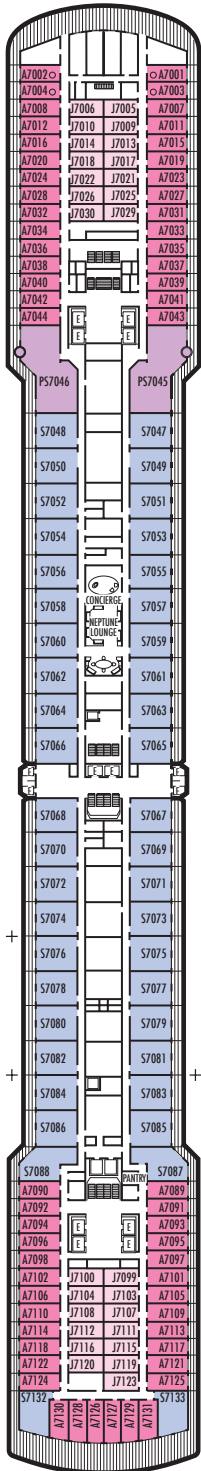

**MAIN DECK**  
Rooms 1001-1127  
252 ft. from bow  
to Rooms 1001 & 1002.

102 ft. to stern  
from Rooms 1122 & 1127.

**LOWER PROMENADE DECK**

**PROMENADE DECK**

**UPPER PROMENADE DECK**  
Rooms 4001-4185  
102 ft. from bow  
to Rooms 4001 & 4002.

9 ft. to stern  
from Rooms 4180, 4178, 4176,  
4174, 4179, 4181, 4183 & 4185.

**VERANDAH DECK**  
Rooms 5001-5187  
102 ft. from bow  
to Rooms 5001 & 5002.

23 ft. to stern from Rooms 5186,  
5184, 5182, 5180, 5181, 5183,  
5185 & 5187.

**UPPER VERANDAH DECK**  
Rooms 6001-6169  
112 ft. from bow  
to Rooms 6003 & 6004.

33 ft. to stern from Rooms 6158,  
6156, 6154, 6165, 6167 & 6169.

**SHIP SPECIFICATIONS & FACILITIES**

- 1,848 Passengers
- 82,000 Gross Tons
- 950 Feet Long
- Automatic Stabilizers
- 11 Passenger Decks
- 14 Passenger Elevators
- 4 Outside Elevators
- 24 Public Rooms
- 3 Restaurants
- Outdoor Swimming Pools (one with sliding glass roof)
- Spa & Salon
- Two Show Lounges
- Duty-Free Shops
- Library
- Casino
- Fitness Center
- Basketball Court
- Volleyball Court
- Golf Simulator
- Internet Center
- Suite Lounge

**ROTTERDAM DECK**

Rooms 7001- 7133  
121 ft. from bow  
to Rooms 7001 & 7002.

56 ft. to stern from Rooms  
7132, 7130, 7128, 7126, 7127,  
7129, 7131 & 7133.

**NAVIGATION DECK**

Rooms 8001- 8135  
186 ft. from bow  
to Rooms 8001 & 8002.