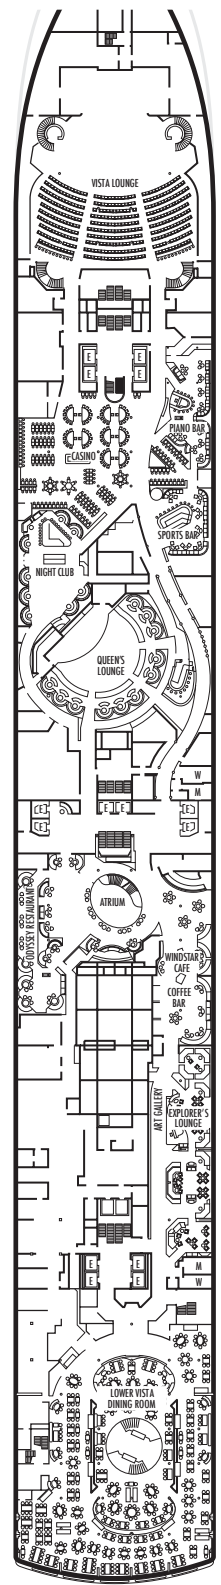

**MAIN DECK**  
Rooms 1001-1127  
252 ft. from bow  
to Rooms 1001 & 1002.

102 ft. to stern  
from Rooms 1122 & 1127.

**LOWER PROMENADE DECK**

**PROMENADE DECK**

**UPPER PROMENADE DECK**  
Rooms 4001-4185  
102 ft. from bow  
to Rooms 4001 & 4002.

9 ft. to stern  
from Rooms 4180, 4178, 4176,  
4174, 4179, 4181, 4183 & 4185.

**VERANDAH DECK**  
Rooms 5001-5187  
102 ft. from bow  
to Rooms 5001 & 5002.

23 ft. to stern from Rooms 5186,  
5184, 5182, 5180, 5181, 5183,  
5185 & 5187.

**UPPER VERANDAH DECK**  
Rooms 6001-6169  
112 ft. from bow  
to Rooms 6003 & 6004.

33 ft. to stern from Rooms 6158,  
6156, 6154, 6165, 6167 & 6169.

**SHIP SPECIFICATIONS & FACILITIES**

- 1,848 Passengers
- 82,000 Gross Tons
- 950 Feet Long
- Automatic Stabilizers
- 11 Passenger Decks
- 14 Passenger Elevators
- 4 Outside Elevators
- 24 Public Rooms
- 3 Restaurants
- Outdoor Swimming Pools (one with sliding glass roof)
- Spa & Salon
- Two Show Lounges
- Duty-Free Shops
- Library
- Casino
- Fitness Center
- Basketball Court
- Volleyball Court
- Golf Simulator
- Internet Center
- Suite Lounge

**ROTTERDAM DECK**

Rooms 7001- 7133  
121 ft. from bow  
to Rooms 7001 & 7002.

56 ft. to stern from Rooms  
7132, 7130, 7128, 7126, 7127,  
7129, 7131 & 7133.

**NAVIGATION DECK**

Rooms 8001- 8135  
186 ft. from bow  
to Rooms 8001 & 8002.