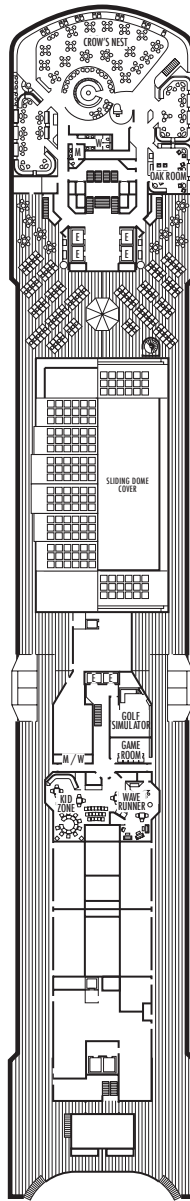

OBSERVATION DECK