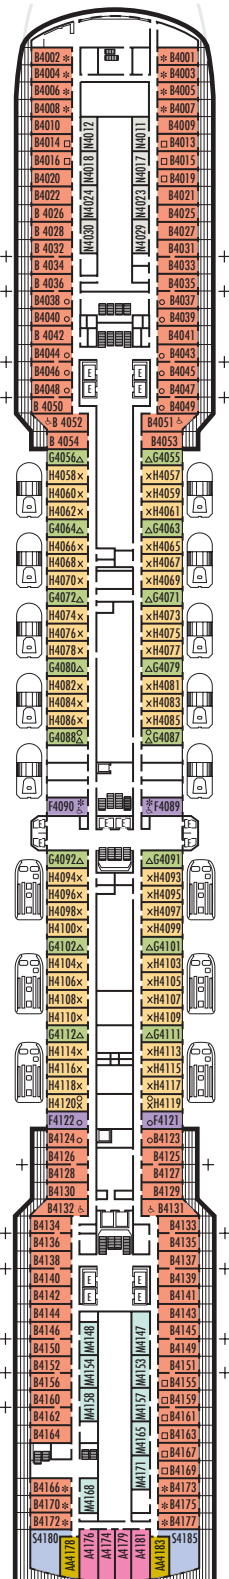

**MAIN DECK**  
Rooms 1001-1127  
252 ft. from bow  
to Rooms 1001 & 1002.

102 ft. to stern  
from Rooms 1122 & 1127.

**LOWER PROMENADE DECK**

**PROMENADE DECK**

**UPPER PROMENADE DECK**  
Rooms 4001-4185  
102 ft. from bow  
to Rooms 4001 & 4002.

9 ft. to stern  
from Rooms 4180, 4178, 4176,  
4174, 4179, 4181, 4183 & 4185.

**VERANDAH DECK**  
Rooms 5001-5187  
102 ft. from bow  
to Rooms 5001 & 5002.

23 ft. to stern from Rooms 5186,  
5184, 5182, 5180, 5181, 5183,  
5185 & 5187.

**UPPER VERANDAH DECK**  
Rooms 6001-6169  
112 ft. from bow  
to Rooms 6003 & 6004.

33 ft. to stern from Rooms 6158,  
6156, 6154, 6165, 6167 & 6169.

**SHIP SPECIFICATIONS & FACILITIES**

- 1,848 Passengers
- 82,000 Gross Tons
- 950 Feet Long
- Automatic Stabilizers
- 11 Passenger Decks
- 14 Passenger Elevators
- 4 Outside Elevators
- 24 Public Rooms
- 3 Restaurants
- Outdoor Swimming Pools (one with sliding glass roof)
- Spa & Salon
- Two Show Lounges
- Duty-Free Shops
- Library
- Casino
- Fitness Center
- Basketball Court
- Volleyball Court
- Golf Simulator
- Internet Center
- Suite Lounge

**ROTTERDAM DECK**

Rooms 7001- 7133  
121 ft. from bow  
to Rooms 7001 & 7002.

56 ft. to stern from Rooms  
7132, 7130, 7128, 7126, 7127,  
7129, 7131 & 7133.

**NAVIGATION DECK**

Rooms 8001- 8135  
186 ft. from bow  
to Rooms 8001 & 8002.