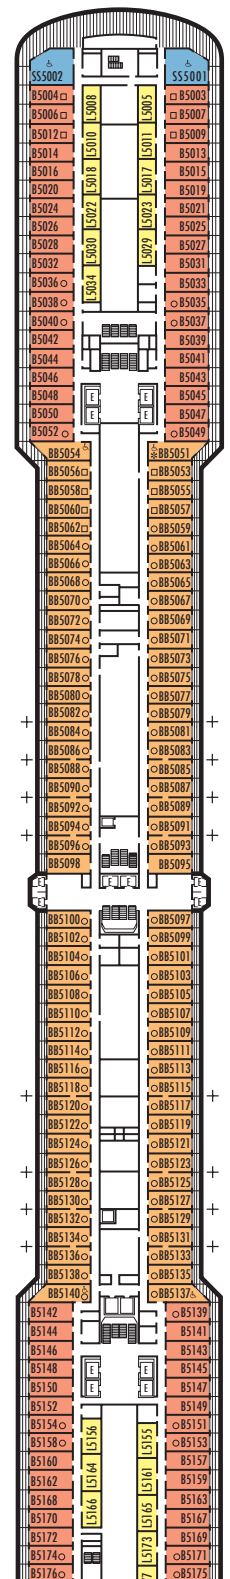

**MAIN DECK**  
Rooms 1001-1127  
252 ft. from bow  
to Rooms 1001 & 1002.

102 ft. to stern  
from Rooms 1122 & 1127.

**LOWER PROMENADE DECK**

**PROMENADE DECK**

**UPPER PROMENADE DECK**  
Rooms 4001-4185  
102 ft. from bow  
to Rooms 4001 & 4002.

9 ft. to stern  
from Rooms 4180, 4178, 4176,  
4174, 4179, 4181, 4183 & 4185.

**VERANDAH DECK**  
Rooms 5001-5187  
102 ft. from bow  
to Rooms 5001 & 5002.

23 ft. to stern from Rooms 5186,  
5184, 5182, 5180, 5181, 5183,  
5185 & 5187.

**UPPER VERANDAH DECK**  
Rooms 6001-6169  
112 ft. from bow  
to Rooms 6003 & 6004.

33 ft. to stern from Rooms 6158,  
6156, 6154, 6165, 6167 & 6169.

**SHIP SPECIFICATIONS & FACILITIES**

- 1,848 Passengers
- 82,000 Gross Tons
- 950 Feet Long
- Automatic Stabilizers
- 11 Passenger Decks
- 14 Passenger Elevators
- 4 Outside Elevators
- 24 Public Rooms
- 3 Restaurants
- Outdoor Swimming Pools (one with sliding glass roof)
- Spa & Salon
- Two Show Lounges
- Duty-Free Shops
- Library
- Casino
- Fitness Center
- Basketball Court
- Volleyball Court
- Golf Simulator
- Internet Center
- Suite Lounge

**ROTTERDAM DECK**

Rooms 7001- 7133  
121 ft. from bow  
to Rooms 7001 & 7002.

56 ft. to stern from Rooms  
7132, 7130, 7128, 7126, 7127,  
7129, 7131 & 7133.

**NAVIGATION DECK**

Rooms 8001- 8135  
186 ft. from bow  
to Rooms 8001 & 8002.