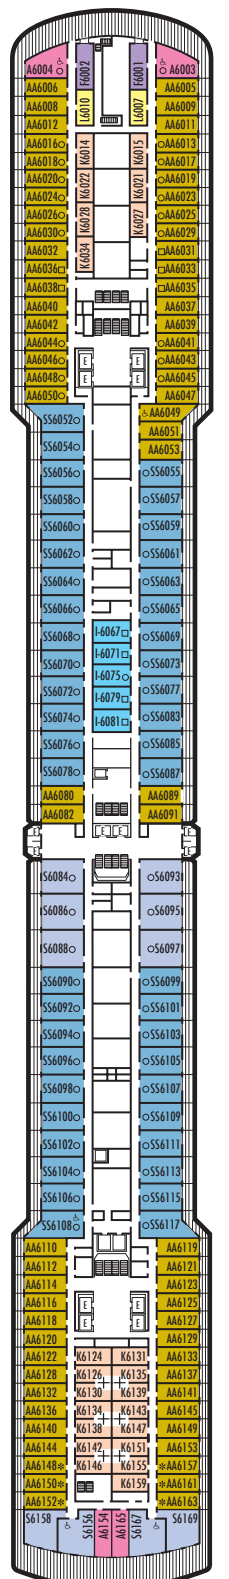

**MAIN DECK**  
Rooms 1001-1127  
252 ft. from bow  
to Rooms 1001 & 1002.

102 ft. to stern  
from Rooms 1122 & 1127.

**LOWER PROMENADE DECK**

**PROMENADE DECK**

**UPPER PROMENADE DECK**  
Rooms 4001-4185  
102 ft. from bow  
to Rooms 4001 & 4002.

9 ft. to stern  
from Rooms 4180, 4178, 4176,  
4174, 4179, 4181, 4183 & 4185.

**VERANDAH DECK**  
Rooms 5001-5187  
102 ft. from bow  
to Rooms 5001 & 5002.

23 ft. to stern from Rooms 5186,  
5184, 5182, 5180, 5181, 5183,  
5185 & 5187.

**UPPER VERANDAH DECK**  
Rooms 6001-6169  
112 ft. from bow  
to Rooms 6003 & 6004.

33 ft. to stern from Rooms 6158,  
6156, 6154, 6165, 6167 & 6169.

**SHIP SPECIFICATIONS & FACILITIES**

- 1,848 Passengers
- 82,000 Gross Tons
- 950 Feet Long
- Automatic Stabilizers
- 11 Passenger Decks
- 14 Passenger Elevators
- 4 Outside Elevators
- 24 Public Rooms
- 3 Restaurants
- Outdoor Swimming Pools (one with sliding glass roof)
- Spa & Salon
- Two Show Lounges
- Duty-Free Shops
- Library
- Casino
- Fitness Center
- Basketball Court
- Volleyball Court
- Golf Simulator
- Internet Center
- Suite Lounge

**ROTTERDAM DECK**

Rooms 7001- 7133  
121 ft. from bow  
to Rooms 7001 & 7002.

56 ft. to stern from Rooms  
7132, 7130, 7128, 7126, 7127,  
7129, 7131 & 7133.

**NAVIGATION DECK**

Rooms 8001- 8135  
186 ft. from bow  
to Rooms 8001 & 8002.