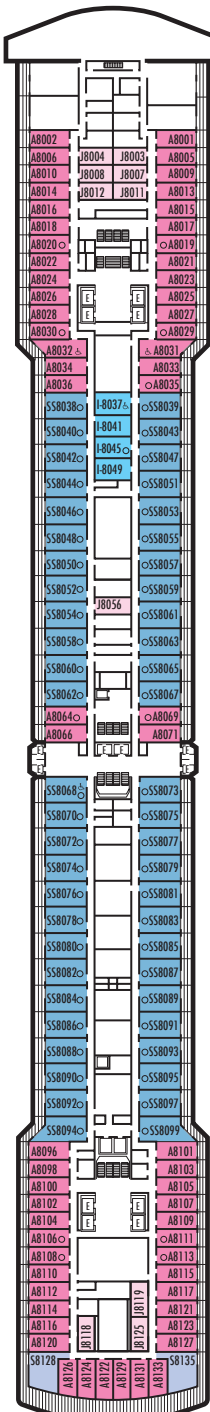

**MAIN DECK**  
Rooms 1001-1127  
252 ft. from bow  
to Rooms 1001 & 1002.

102 ft. to stern  
from Rooms 1122 & 1127.

**LOWER PROMENADE DECK**

**PROMENADE DECK**

**UPPER PROMENADE DECK**  
Rooms 4001-4185  
102 ft. from bow  
to Rooms 4001 & 4002.

9 ft. to stern  
from Rooms 4180, 4178, 4176,  
4174, 4179, 4181, 4183 & 4185.

**VERANDAH DECK**  
Rooms 5001-5187  
102 ft. from bow  
to Rooms 5001 & 5002.

23 ft. to stern from Rooms 5186,  
5184, 5182, 5180, 5181, 5183,  
5185 & 5187.

**UPPER VERANDAH DECK**  
Rooms 6001-6169  
112 ft. from bow  
to Rooms 6003 & 6004.

33 ft. to stern from Rooms 6158,  
6156, 6154, 6165, 6167 & 6169.

**SHIP SPECIFICATIONS & FACILITIES**

- 1,848 Passengers
- 82,000 Gross Tons
- 950 Feet Long
- Automatic Stabilizers
- 11 Passenger Decks
- 14 Passenger Elevators
- 4 Outside Elevators
- 24 Public Rooms
- 3 Restaurants
- Outdoor Swimming Pools (one with sliding glass roof)
- Spa & Salon
- Two Show Lounges
- Duty-Free Shops
- Library
- Casino
- Fitness Center
- Basketball Court
- Volleyball Court
- Golf Simulator
- Internet Center
- Suite Lounge

**ROTTERDAM DECK**

Rooms 7001- 7133  
121 ft. from bow  
to Rooms 7001 & 7002.

56 ft. to stern from Rooms  
7132, 7130, 7128, 7126, 7127,  
7129, 7131 & 7133.

**NAVIGATION DECK**

Rooms 8001- 8135  
186 ft. from bow  
to Rooms 8001 & 8002.