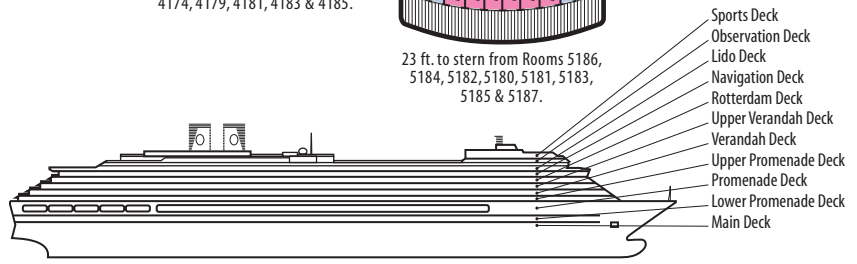

**MAIN DECK**  
Rooms 1001-1127  
252 ft. from bow  
to Rooms 1001 & 1002.

102 ft. to stern  
from Rooms 1122 & 1127.

**LOWER PROMENADE DECK**

**PROMENADE DECK**

**UPPER PROMENADE DECK**  
Rooms 4001-4185  
102 ft. from bow  
to Rooms 4001 & 4002.

9 ft. to stern  
from Rooms 4180, 4178, 4176,  
4174, 4179, 4181, 4183 & 4185.

**VERANDAH DECK**  
Rooms 5001-5187  
102 ft. from bow  
to Rooms 5001 & 5002.

23 ft. to stern from Rooms 5186,  
5184, 5182, 5180, 5181, 5183,  
5185 & 5187.

**UPPER VERANDAH DECK**  
Rooms 6001-6169  
112 ft. from bow  
to Rooms 6003 & 6004.

33 ft. to stern from Rooms 6158,  
6156, 6154, 6165, 6167 & 6169.

**SHIP SPECIFICATIONS & FACILITIES**

- 1,848 Passengers
- 82,000 Gross Tons
- 950 Feet Long
- Automatic Stabilizers
- 11 Passenger Decks
- 14 Passenger Elevators
- 4 Outside Elevators
- 24 Public Rooms
- 3 Restaurants
- Outdoor Swimming Pools (one with sliding glass roof)
- Spa & Salon
- Two Show Lounges
- Duty-Free Shops
- Library
- Casino
- Fitness Center
- Basketball Court
- Volleyball Court
- Golf Simulator
- Internet Center
- Suite Lounge