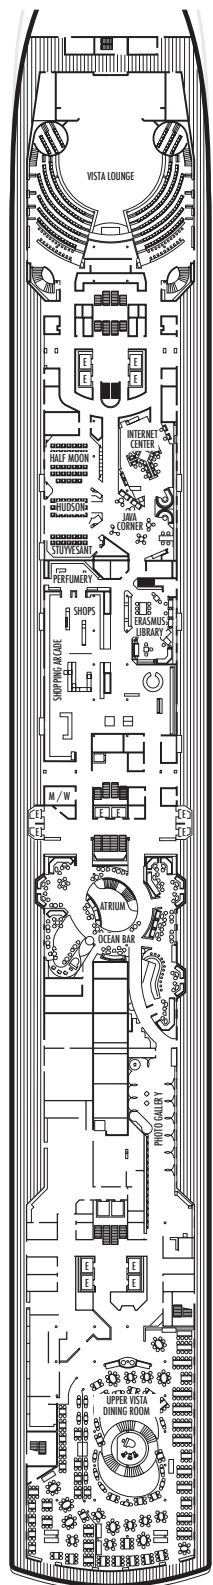

**MAIN DECK**  
Rooms 1001-1127  
252 ft. from bow  
to Rooms 1001 & 1002.

102 ft. to stern  
from Rooms 1122 & 1127.

**LOWER PROMENADE DECK**

**PROMENADE DECK**

**UPPER PROMENADE DECK**  
Rooms 4001-4185  
102 ft. from bow  
to Rooms 4001 & 4002.

9 ft. to stern  
from Rooms 4180, 4178, 4176,  
4174, 4179, 4181, 4183 & 4185.

**VERANDAH DECK**  
Rooms 5001-5187  
102 ft. from bow  
to Rooms 5001 & 5002.

23 ft. to stern from Rooms 5186,  
5184, 5182, 5180, 5181, 5183,  
5185 & 5187.

**UPPER VERANDAH DECK**  
Rooms 6001-6169  
112 ft. from bow  
to Rooms 6003 & 6004.

33 ft. to stern from Rooms 6158,  
6156, 6154, 6165, 6167 & 6169.

**SHIP SPECIFICATIONS & FACILITIES**

- 1,848 Passengers
- 82,000 Gross Tons
- 950 Feet Long
- Automatic Stabilizers
- 11 Passenger Decks
- 14 Passenger Elevators
- 4 Outside Elevators
- 24 Public Rooms
- 3 Restaurants
- Outdoor Swimming Pools (one with sliding glass roof)
- Spa & Salon
- Two Show Lounges
- Duty-Free Shops
- Library
- Casino
- Fitness Center
- Basketball Court
- Volleyball Court
- Golf Simulator
- Internet Center
- Suite Lounge

**ROTTERDAM DECK**

Rooms 7001- 7133  
121 ft. from bow  
to Rooms 7001 & 7002.

56 ft. to stern from Rooms  
7132, 7130, 7128, 7126, 7127,  
7129, 7131 & 7133.

**NAVIGATION DECK**

Rooms 8001- 8135  
186 ft. from bow  
to Rooms 8001 & 8002.