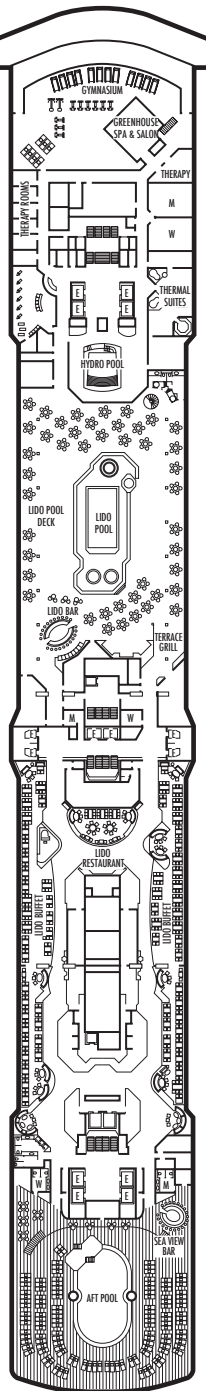

ROTTERDAM DECK

Rooms 7001- 7133
121 ft. from bow
to Rooms 7001 & 7002.

56 ft. to stern from Rooms
7132, 7130, 7128, 7126, 7127,
7129, 7131 & 7133.

NAVIGATION DECK

Rooms 8001- 8135
186 ft. from bow
to Rooms 8001 & 8002.

68 ft. to stern from Rooms
8128, 8126, 8124, 8122, 8129
8131, 8133 & 8135.

LIDO DECK

OBSERVATION DECK

SPORTS DECK

ms Zuiderdam

DECK PLANS & STATEROOMS

The deck plans are color-coded by category of stateroom, and the category letter precedes the stateroom number in each room. All staterooms are equipped with television, mini-bar, data port, telephone and multi-channel music.
Important Note: Not all staterooms within each category have the same furniture configuration and/or facilities. Appropriate symbols within the rooms on the deck plans describe differences from the stateroom descriptions below.

OUTSIDE STATEROOMS