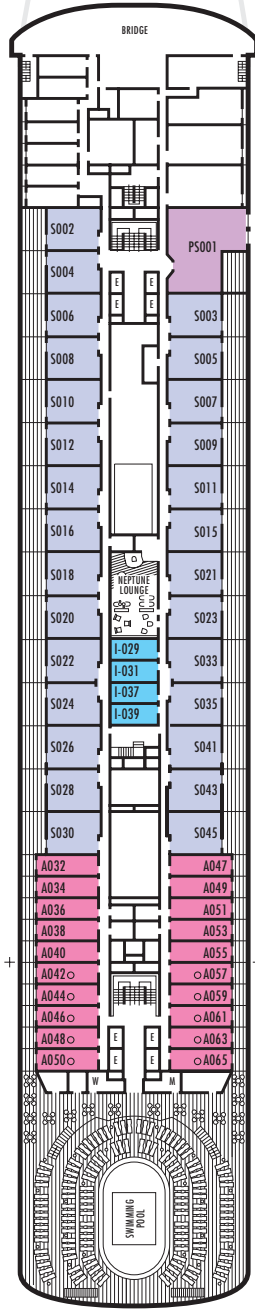

NAVIGATION DECK
Rooms 001-065
205 ft. from bow to Rooms 001 & 002.

112 ft. to stern from Rooms 050 & 065.

LIDO DECK