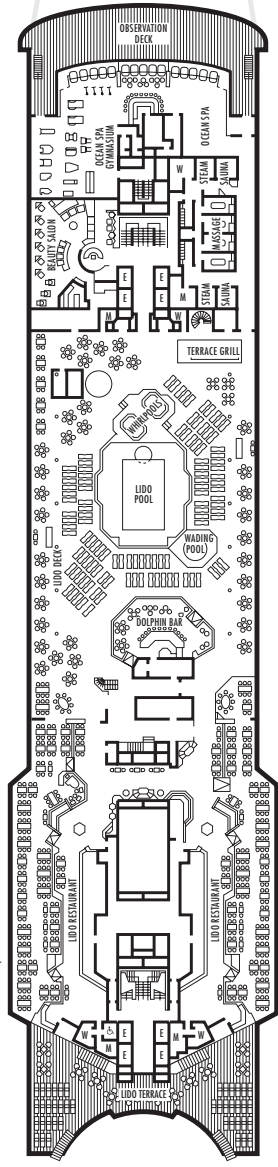

SPORTS DECK