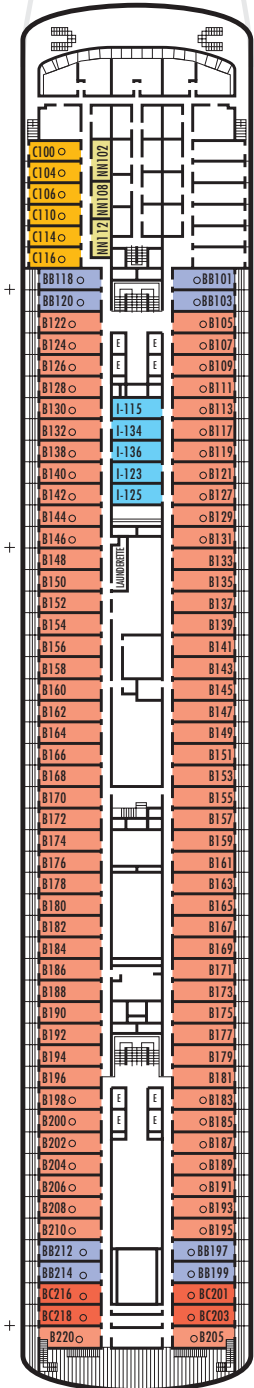

VERANDAH DECK
Rooms 100-220
156 ft. from bow to Rooms 100 & 102.

30 ft. to stern from Rooms 205 & 220.