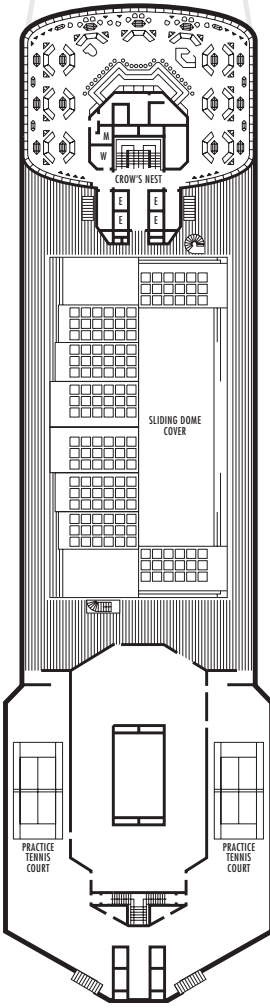

Not Shown: Sky Deck

STATEROOM SYMBOL LEGEND

- Shower only
- Bath tub and shower
- Triple (2 lower beds, 1 sofa bed)
- Quad (2 lower beds, 1 sofa bed, 1 upper)
- △ Partial sea view
- × Fully obstructed view
- + Connecting rooms
- ♿ Staterooms C389, C390, H704, H706, H709 & H711 are wheelchair accessible, shower only.

INSIDE STATEROOMS

- **I Large:** 2 lower beds convertible to 1 queen-size bed, shower.
- **J Large:** 2 lower beds convertible to 1 queen-size bed, shower.
- **K Large:** 2 lower beds convertible to 1 queen-size bed, shower.
- **L Large:** 2 lower beds convertible to 1 queen-size bed, shower.
- **M Large:** 2 lower beds convertible to 1 queen-size bed, shower.
- **MM Large:** 2 lower beds convertible to 1 queen-size bed, shower.
- **N Standard:** 2 lower beds convertible to 1 queen-size bed, shower.
- **NN Standard:** 2 lower beds convertible to 1 queen-size bed, shower.