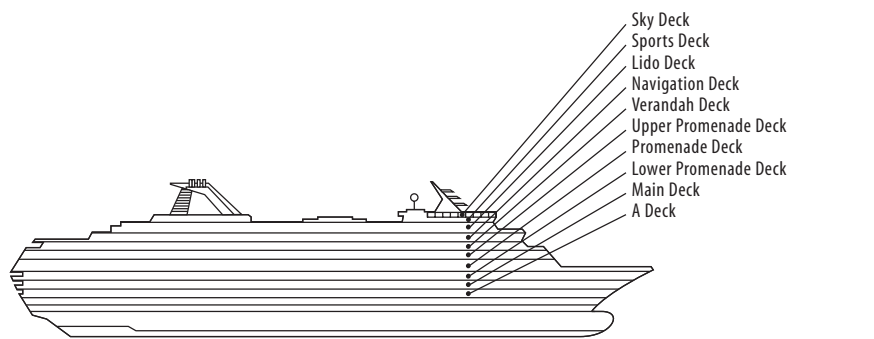

SHIP SPECIFICATIONS & FACILITIES

- 1,258 Passengers
- 55,451 Gross Tons
- 720 Feet Long
- Automatic Stabilizers
- 10 Passenger Decks
- 8 Passenger Elevators
- 15 Public Rooms
- 2 Outdoor Swimming Pools (one with sliding glass roof)
- 3 Restaurants
- Health Spa
- Movie Theater
- Duty-Free Shops
- Library
- Casino

ms Veendam

DECK PLANS & STATEROOMS

The deck plans are color-coded by category of stateroom, and the category letter precedes the stateroom number in each room. All staterooms are equipped with television, telephone and multi-channel music.