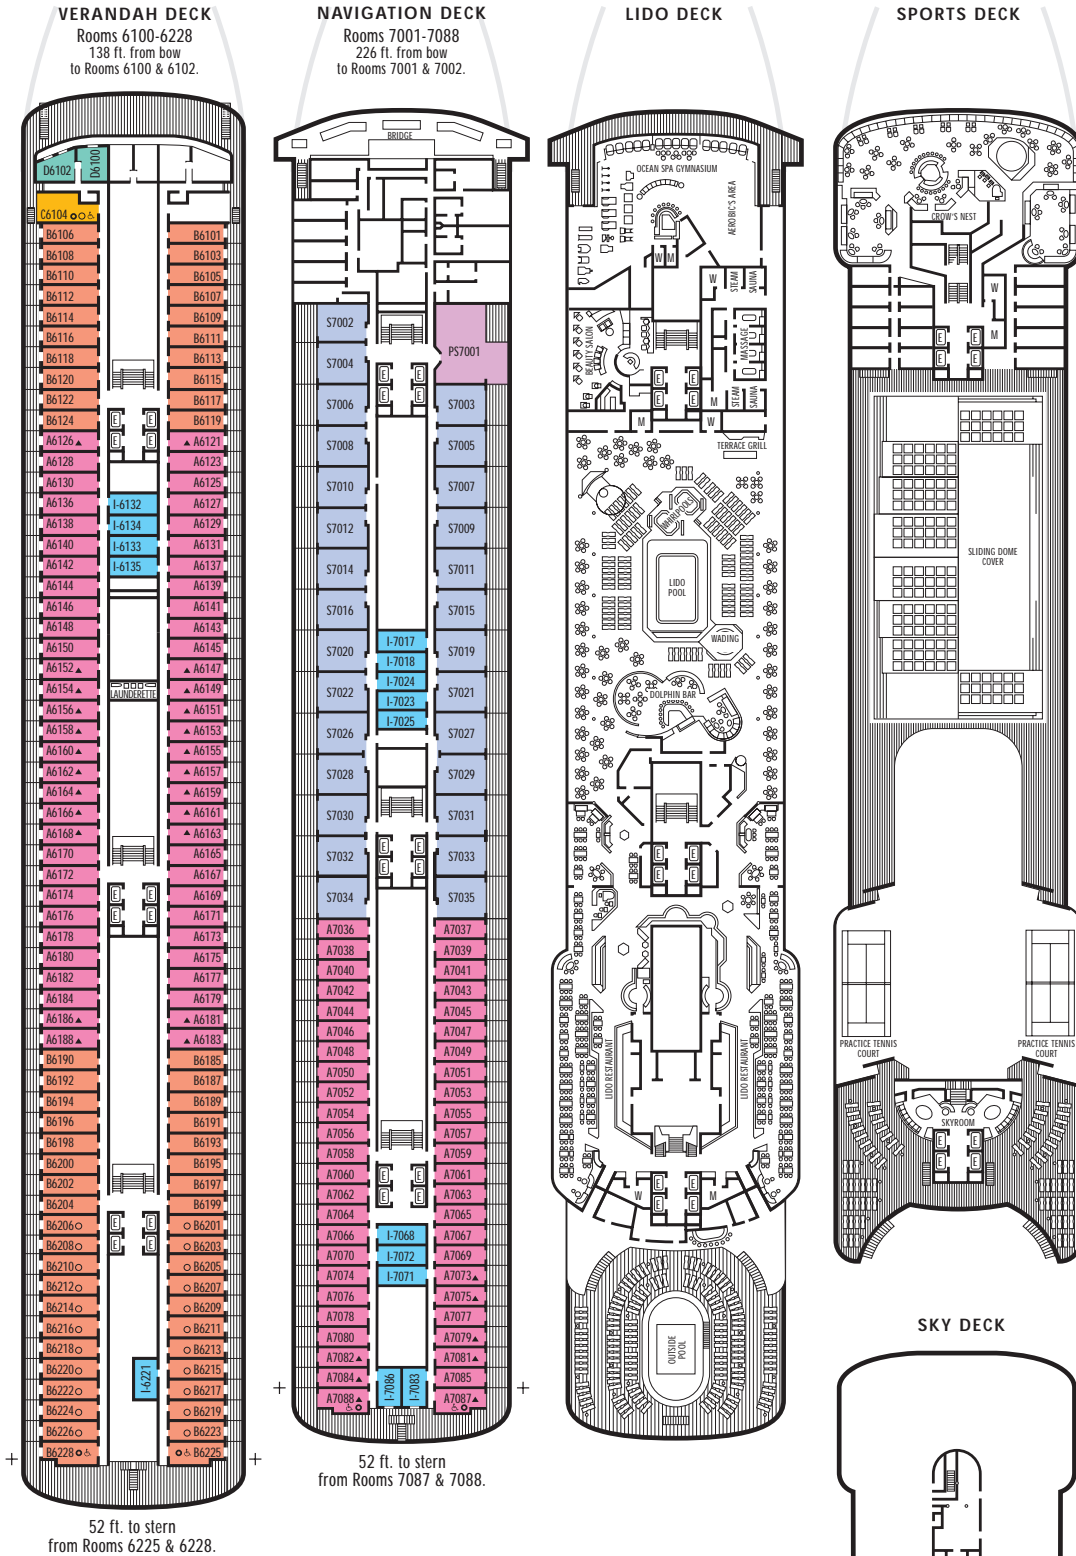

INSIDE STATEROOMS

- **I Large:** 2 lower beds convertible to 1 queen-size bed, shower.
- **J Large:** 2 lower beds convertible to 1 queen-size bed, shower.
- **K Large:** 2 lower beds convertible to 1 queen-size bed, shower.
- **L Large:** 2 lower beds convertible to 1 queen-size bed, 1 sofa bed and pullman upper, shower.
- **M Large:** 2 lower beds convertible to 1 queen-size bed, shower.
- **N Standard:** 2 lower beds convertible to 1 queen-size bed, 1 sofa bed and pullman upper, shower.

STATEROOM SYMBOL LEGEND

- Shower only
- Bathtub and shower
- ▲ 2 lower beds or converts to 1 queen size
- Triple (2 lower beds, 1 sofa bed)
- Quad (2 lower beds, 1 sofa bed, 1 upper)
- △ Partial sea view
- ✕ Fully obstructed view
- ⊕ Connecting rooms
- ♿ Staterooms H1804, H1805, H1806, H1807, FF1955, FF1964, G2500, I-2554, I-2555, L2700, G2702, D3393, D3394, I-3428, D3431, I-3433, C6104, B6225, B6228, A7087 & A7088 are wheelchair accessible, shower only.