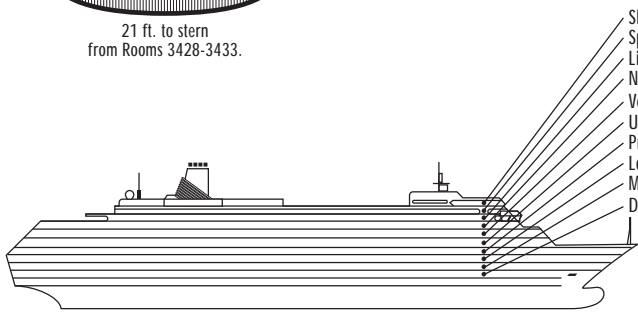

#### SHIP SPECIFICATIONS & FACILITIES

- 1,440 Passengers
- 63,000 gross tons
- 780 feet long
- Automatic Stabilizers
- 10 Passenger Decks
- 12 Passenger Elevators
- 18 Public Rooms
- Outdoor Swimming Pools (one with sliding glass roof)
- Health Spa
- Movie Theater
- Duty-free Shops
- Library
- Casino
- Suite Lounge
- Beauty Salon
- Practice Tennis Courts

- Sky Deck
- Sports Deck
- Lido Deck
- Navigation Deck
- Verandah Deck
- Upper Promenade Deck
- Promenade Deck
- Lower Promenade Deck
- Main Deck
- Dolphin Deck