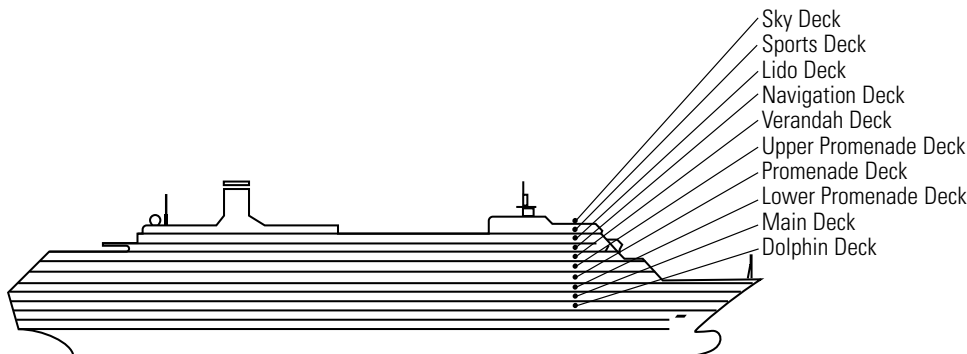

ms Amsterdam

DECK PLANS & STATEROOMS

The deck plans are color-coded by category of stateroom, and the category letter precedes the stateroom number in each room. All staterooms are equipped with DVD player, flat-panel television, telephone and multi-channel music.