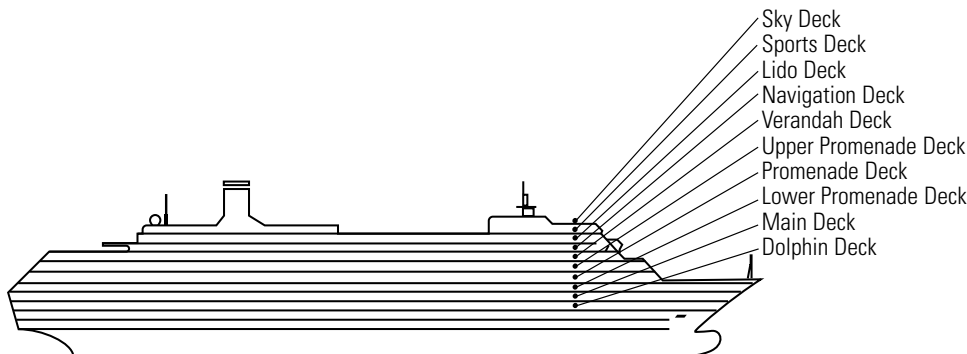

All information is subject to change.

STATEROOM SYMBOL LEGEND

- Shower only
- Bath tub & shower
- ▲ 2 lower beds or converts to 1 queen-size
- Triple (2 lower beds, 1 sofa bed)
- Quad (2 lower beds, 1 sofa bed, 1 upper)
- △ Partial sea view
- X Fully obstructed view
- + Connecting rooms
- These staterooms have portholes instead of windows
- ♿ Staterooms SB7057, SB7058 are wheelchair accessible, bathtub & shower. Staterooms B6225, B6228, C6104, D3431, DD3393, DD3394, FF1955, FF1964, G2500, G2702, H1804, H1805, H1806, H1807, HH3428, HH3433, K2554, K2555, L2700 are wheelchair accessible, shower only.

VERANDAH SUITES

PS
Penthouse Verandah Suites: Bedroom with 1 king-size bed, oversize whirlpool bath & shower, living room, dining room, dressing room, private verandah, pantry, 1 sofa bed for 2 persons, mini-bar, refrigerator, guest toilet, floor-to-ceiling windows.

SA SB
Deluxe Verandah Suites: 2 lower beds convertible to 1 king-size bed, whirlpool bath & shower, large sitting area, dressing room, private verandah, 1 sofa bed for 2 persons, mini-bar, refrigerator, floor-to-ceiling windows.

OCEAN-VIEW STATEROOMS

DD
Large: 2 lower beds convertible to 1 queen-size bed, bathtub & shower. All DD-category staterooms have partial sea views.

INSIDE STATEROOMS

I
Large: 2 lower beds convertible to 1 queen-size bed, shower.

NAVIGATION DECK Staterooms 7001–7058