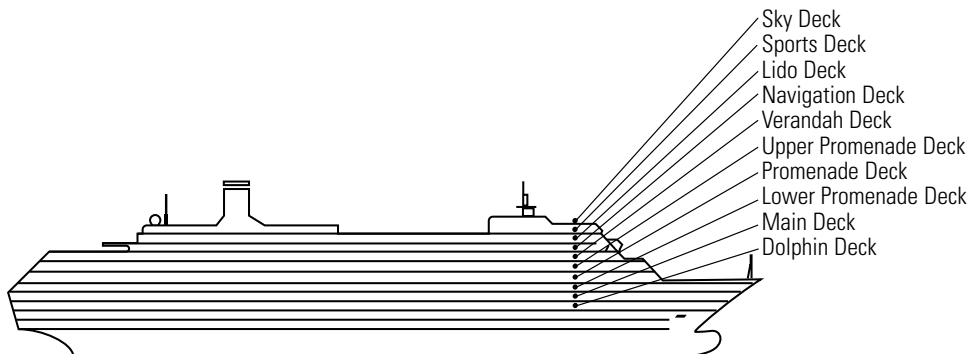

Important Note: Not all staterooms within each category have the same furniture configuration and/or facilities. Appropriate symbols within the rooms on the deck plans describe differences from the stateroom descriptions below.

All information is subject to change.

STATEROOM SYMBOL LEGEND

- Shower only
- Bathtub & shower
- ▲ 2 lower beds or converts to 1 queen-size
- Triple (2 lower beds, 1 sofa bed)
- Quad (2 lower beds, 1 sofa bed, 1 upper)
- △ Partial sea view
- × Fully obstructed view
- + Connecting rooms
- These staterooms have portholes instead of windows
- ♿ Staterooms SB7057, SB7058 are wheelchair accessible, bathtub & shower. Staterooms B6225, B6228, C6104, D3431, DD3393, DD3394, FF1955, FF1964, G2500, G2702, H1804, H1805, H1806, H1807, HH3428, HH3433, K2554, K2555, L2700 are wheelchair accessible, shower only.

OCEAN-VIEW STATEROOMS

C **D** **DD**

Large: 2 lower beds convertible to 1 queen-size bed, bathtub & shower. All DD-category staterooms have partial sea views.

HH

Large: 2 lower beds convertible to 1 queen-size bed, bathtub & shower. All HH-category staterooms have fully obstructed views.

INSIDE STATEROOMS

J **K**

Large: 2 lower beds convertible to 1 queen-size bed, shower.

LOWER PROMENADE DECK

Staterooms 3300-3433