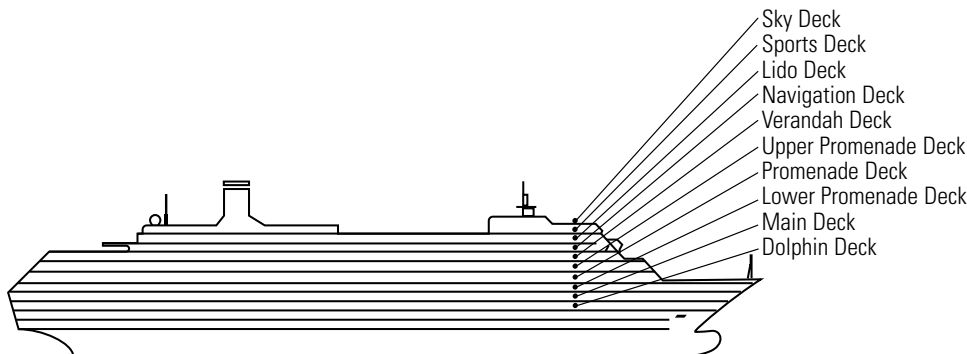

OCEAN-VIEW STATEROOMS

D **DA** **E** **G**

Large: 2 lower beds convertible to 1 queen-size bed, bathtub & shower.

INSIDE STATEROOMS

K

Large: 2 lower beds convertible to 1 queen-size bed, shower.

L

Standard: 2 lower beds convertible to 1 queen-size bed, 1 sofa bed & pullman upper, shower.