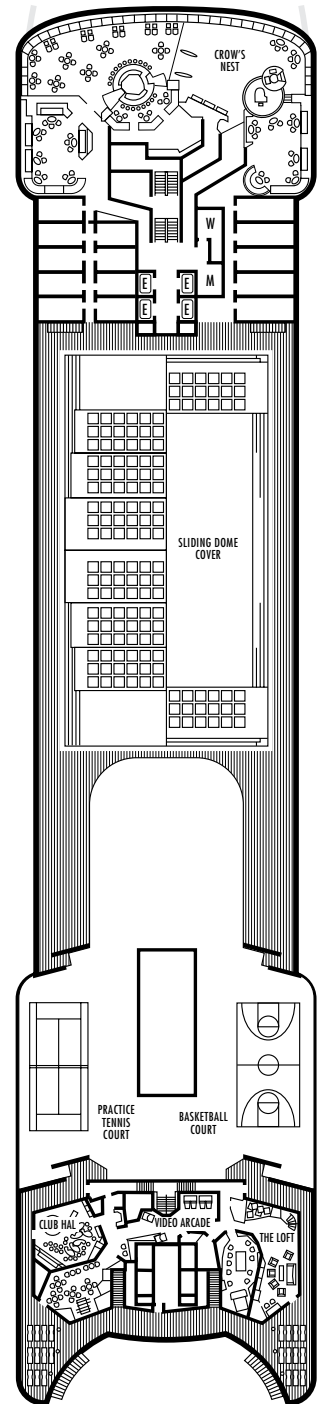

ms Amsterdam

DECK PLANS & STATEROOMS

The deck plans are color-coded by category of stateroom, and the category letter precedes the stateroom number in each room. All staterooms are equipped with DVD player, flat-panel television, telephone and multi-channel music.

Important Note: Not all staterooms within each category have the same furniture configuration and/or facilities. Appropriate symbols within the rooms on the deck plans describe differences from the stateroom descriptions below.

All information is subject to change.

STATEROOM SYMBOL LEGEND

- Shower only
- Bath tub & shower
- ▲ 2 lower beds or converts to 1 queen-size
- Triple (2 lower beds, 1 sofa bed)
- Quad (2 lower beds, 1 sofa bed, 1 upper)
- △ Partial sea view
- X Fully obstructed view
- + Connecting rooms
- These staterooms have portholes instead of windows
- ♿ Staterooms SB7057, SB7058 are wheelchair accessible, bathtub & shower. Staterooms B6225, B6228, C6104, D3431, DD3393, DD3394, FF1955, FF1964, G2500, G2702, H1804, H1805, H1806, H1807, HH3428, HH3433, K2554, K2555, L2700 are wheelchair accessible, shower only.

SPORTS DECK