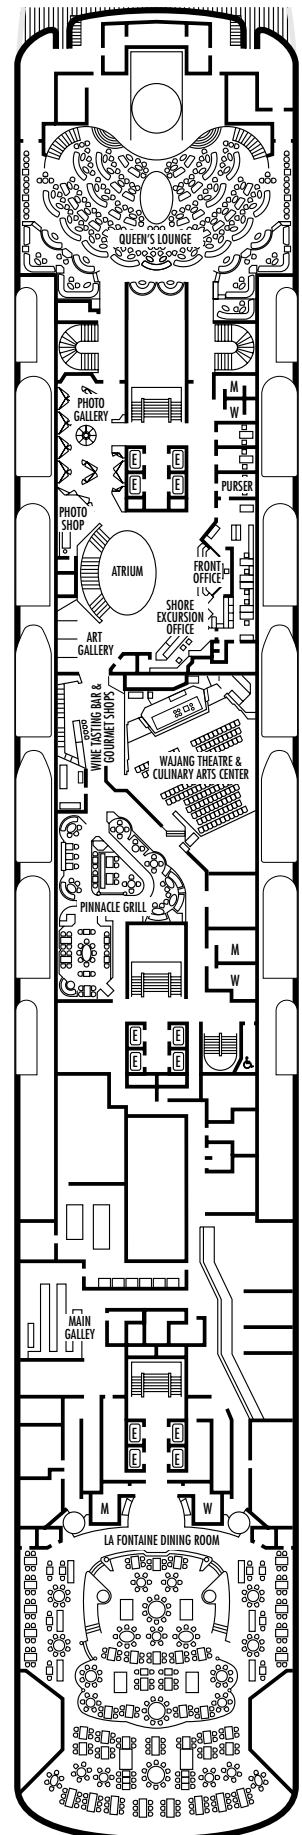

PROMENADE DECK