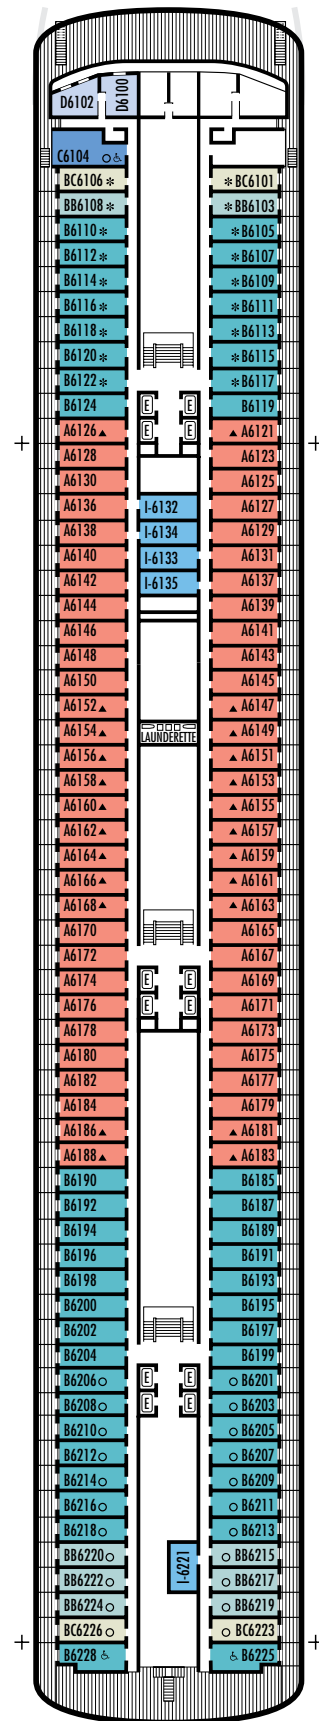

Important Note: Not all staterooms within each category have the same furniture configuration and/or facilities. Appropriate symbols within the rooms on the deck plans describe differences from the stateroom descriptions below.

All information is subject to change.

STATEROOM SYMBOL LEGEND

- Shower only
- Bath tub & shower
- ▲ 2 lower beds or converts to 1 queen-size
- Triple (2 lower beds, 1 sofa bed)
- Quad (2 lower beds, 1 sofa bed, 1 upper)
- △ Partial sea view
- X Fully obstructed view
- + Connecting rooms
- These staterooms have portholes instead of windows
- ♿ Staterooms SB7057, SB7058 are wheelchair accessible, bathtub & shower. Staterooms B6225, B6228, C6104, D3431, DD3393, DD3394, FF1955, FF1964, G2500, G2702, H1804, H1805, H1806, H1807, HH3428, HH3433, K2554, K2555, L2700 are wheelchair accessible, shower only.

VERANDAH SUITES

A **B** **BB** **BC**

Verandah Suites: 2 lower beds convertible to 1 queen-size bed, whirlpool bath & shower, sitting area, private verandah, mini-bar, refrigerator, floor-to-ceiling windows.

OCEAN-VIEW STATEROOMS

C **D**

Large: 2 lower beds convertible to 1 queen-size bed, bathtub & shower.

INSIDE STATEROOMS

I

Large: 2 lower beds convertible to 1 queen-size bed, shower.

VERANDAH DECK

Staterooms 6100-6228