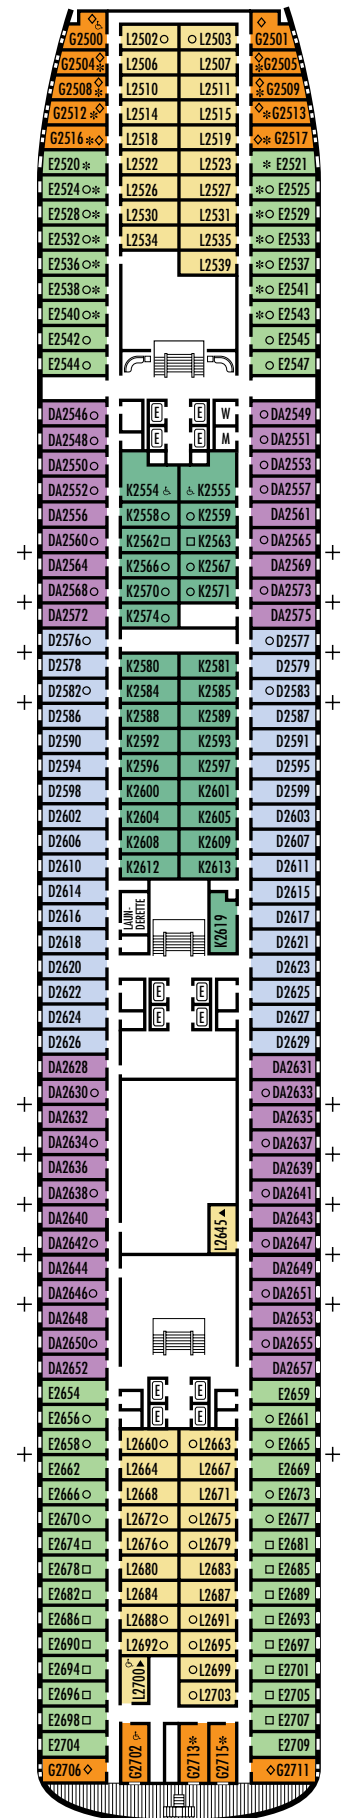

MAIN DECK Staterooms 2500-2715