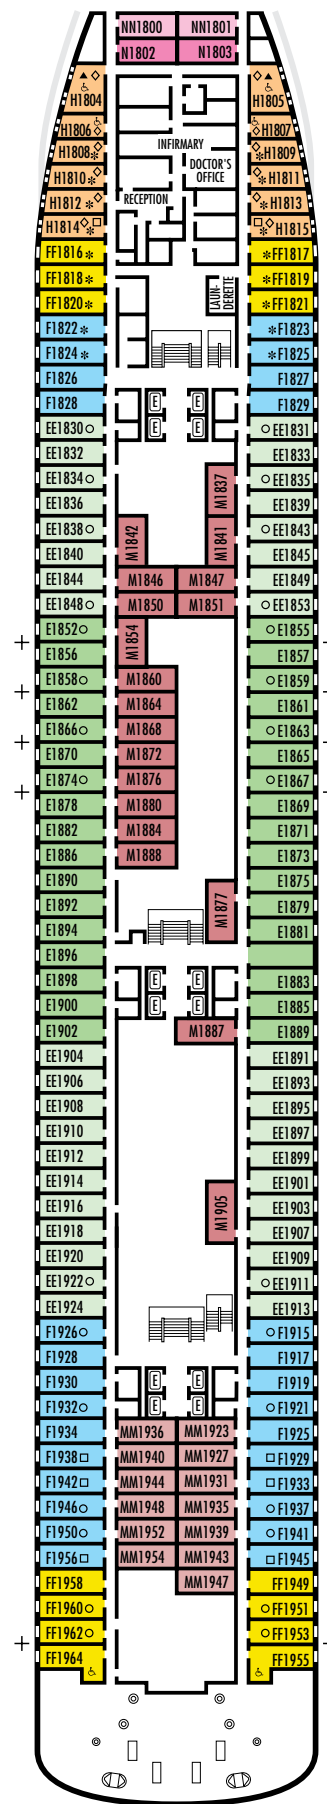

All information is subject to change.

STATEROOM SYMBOL LEGEND

- * Shower only
- Bath tub & shower
- ▲ 2 lower beds or converts to 1 queen-size
- Triple (2 lower beds, 1 sofa bed)
- Quad (2 lower beds, 1 sofa bed, 1 upper)
- △ Partial sea view
- X Fully obstructed view
- + Connecting rooms
- ◇ These staterooms have portholes instead of windows
- ♿ Staterooms SB7057, SB7058 are wheelchair accessible, bathtub & shower. Staterooms B6225, B6228, C6104, D3431, DD3393, DD3394, FF1955, FF1964, G2500, G2702, H1804, H1805, H1806, H1807, HH3428, HH3433, K2554, K2555, L2700 are wheelchair accessible, shower only.

OCEAN-VIEW STATEROOMS

E **EE** **F** **H**

Large: 2 lower beds convertible to 1 queen-size bed, bathtub & shower.

FF

Large: 2 lower beds convertible to 1 queen-size bed, 1 sofa bed & pullman upper, bathtub & shower.

INSIDE STATEROOMS

M **MM**

Large: 2 lower beds convertible to 1 queen-size bed, shower.

N **NN**

Standard: 2 lower beds convertible to 1 queen-size bed, 1 sofa bed & pullman upper, shower.

DOLPHIN DECK Staterooms 1800-1964