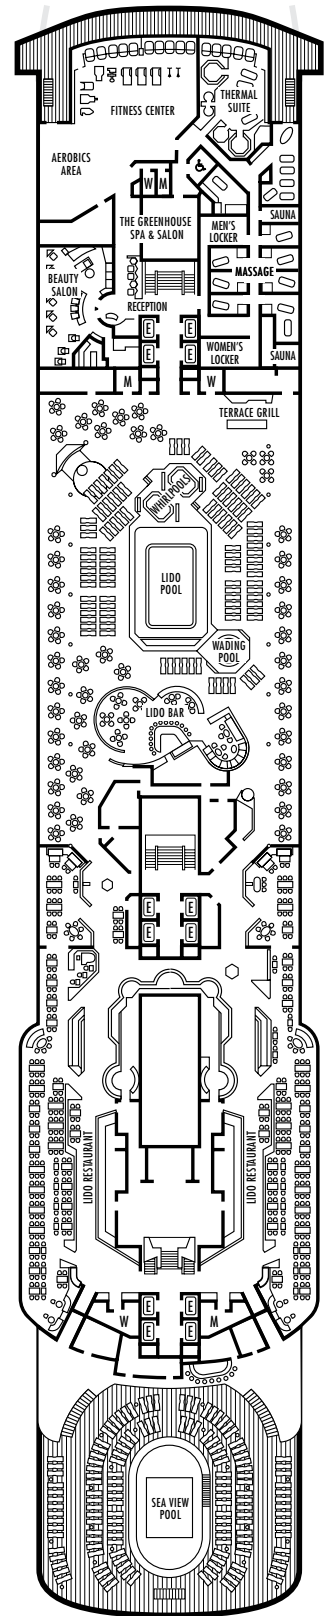

ms Amsterdam

DECK PLANS & STATEROOMS

The deck plans are color-coded by category of stateroom, and the category letter precedes the stateroom number in each room. All staterooms are equipped with DVD player, flat-panel television, telephone and multi-channel music.

Important Note: Not all staterooms within each category have the same furniture configuration and/or facilities. Appropriate symbols within the rooms on the deck plans describe differences from the stateroom descriptions below.

All information is subject to change.

STATEROOM SYMBOL LEGEND

- Shower only
- Bath tub & shower
- ▲ 2 lower beds or converts to 1 queen-size
- Triple (2 lower beds, 1 sofa bed)
- Quad (2 lower beds, 1 sofa bed, 1 upper)
- △ Partial sea view
- X Fully obstructed view
- + Connecting rooms
- These staterooms have portholes instead of windows
- ♿ Staterooms SB7057, SB7058 are wheelchair accessible, bathtub & shower. Staterooms B6225, B6228, C6104, D3431, DD3393, DD3394, FF1955, FF1964, G2500, G2702, H1804, H1805, H1806, H1807, HH3428, HH3433, K2554, K2555, L2700 are wheelchair accessible, shower only.

LIDO DECK