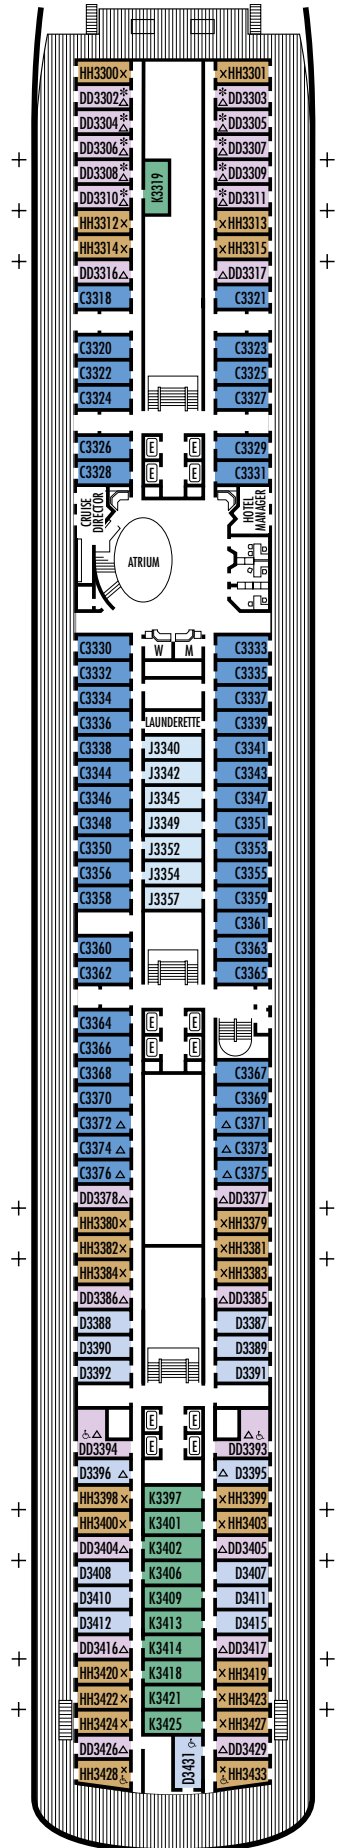

Important Note: Not all staterooms within each category have the same furniture configuration and/or facilities. Appropriate symbols within the rooms on the deck plans describe differences from the stateroom descriptions below.

All information is subject to change.

STATEROOM SYMBOL LEGEND

- Shower only
- Bathtub & shower
- ▲ 2 lower beds or converts to 1 queen-size
- Triple (2 lower beds, 1 sofa bed)
- Quad (2 lower beds, 1 sofa bed, 1 upper)
- △ Partial sea view
- × Fully obstructed view
- + Connecting rooms
- These staterooms have portholes instead of windows
- ♿ Staterooms SB7057, SB7058 are wheelchair accessible, bathtub & shower. Staterooms B6225, B6228, C6104, D3431, DD3393, DD3394, FF1955, FF1964, G2500, G2702, H1804, H1805, H1806, H1807, HH3428, HH3433, K2554, K2555, L2700 are wheelchair accessible, shower only.

OCEAN-VIEW STATEROOMS

C **D** **DD**

Large: 2 lower beds convertible to 1 queen-size bed, bathtub & shower. All DD-category staterooms have partial sea views.

HH

Large: 2 lower beds convertible to 1 queen-size bed, bathtub & shower. All HH-category staterooms have fully obstructed views.

INSIDE STATEROOMS

J **K**

Large: 2 lower beds convertible to 1 queen-size bed, shower.

LOWER PROMENADE DECK

Staterooms 3300-3433