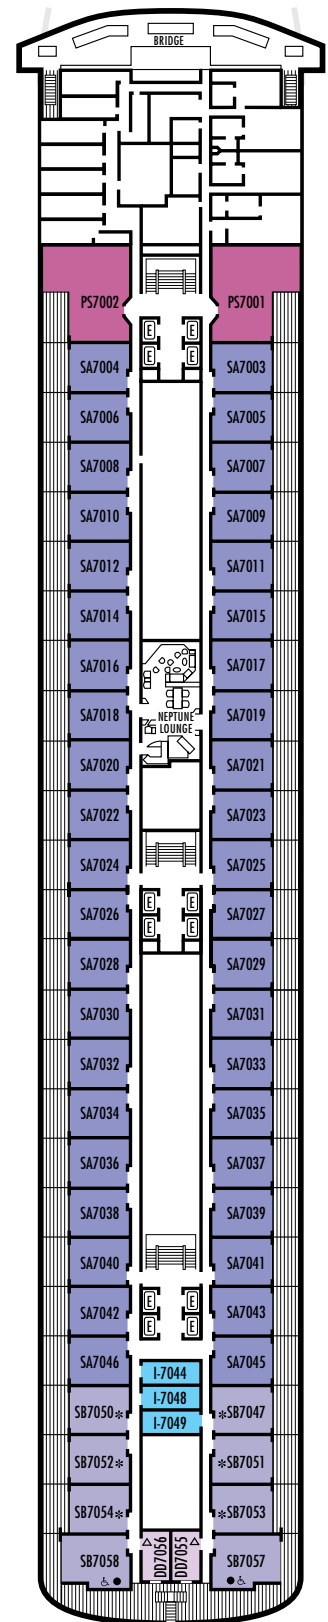

All information is subject to change.

STATEROOM SYMBOL LEGEND

- Shower only
- Bath tub & shower
- ▲ 2 lower beds or converts to 1 queen-size
- Triple (2 lower beds, 1 sofa bed)
- Quad (2 lower beds, 1 sofa bed, 1 upper)
- △ Partial sea view
- X Fully obstructed view
- + Connecting rooms
- These staterooms have portholes instead of windows
- ♿ Staterooms SB7057, SB7058 are wheelchair accessible, bathtub & shower. Staterooms B6225, B6228, C6104, D3431, DD3393, DD3394, FF1955, FF1964, G2500, G2702, H1804, H1805, H1806, H1807, HH3428, HH3433, K2554, K2555, L2700 are wheelchair accessible, shower only.

VERANDAH SUITES

PS
Penthouse Verandah Suites: Bedroom with 1 king-size bed, oversize whirlpool bath & shower, living room, dining room, dressing room, private verandah, pantry, 1 sofa bed for 2 persons, mini-bar, refrigerator, guest toilet, floor-to-ceiling windows.

SA SB
Deluxe Verandah Suites: 2 lower beds convertible to 1 king-size bed, whirlpool bath & shower, large sitting area, dressing room, private verandah, 1 sofa bed for 2 persons, mini-bar, refrigerator, floor-to-ceiling windows.

OCEAN-VIEW STATEROOMS

DD
Large: 2 lower beds convertible to 1 queen-size bed, bathtub & shower. All DD-category staterooms have partial sea views.

INSIDE STATEROOMS

I
Large: 2 lower beds convertible to 1 queen-size bed, shower.

NAVIGATION DECK Staterooms 7001–7058