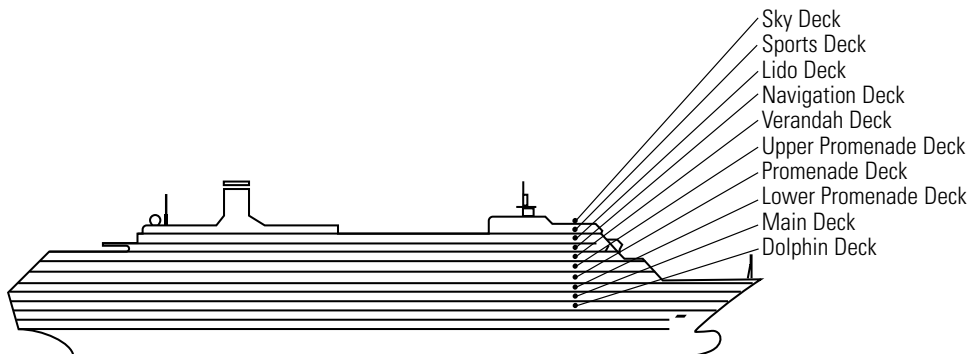

ms Amsterdam

DECK PLANS & STATEROOMS

The deck plans are color-coded by category of stateroom, and the category letter precedes the stateroom number in each room. All staterooms are equipped with DVD player, flat-panel television, telephone and multi-channel music.

Important Note: Not all staterooms within each category have the same furniture configuration and/or facilities. Appropriate symbols within the rooms on the deck plans describe differences from the stateroom descriptions below.

All information is subject to change.

STATEROOM SYMBOL LEGEND

- Shower only
- Bath tub & shower
- ▲ 2 lower beds or converts to 1 queen-size
- Triple (2 lower beds, 1 sofa bed)
- Quad (2 lower beds, 1 sofa bed, 1 upper)
- △ Partial sea view
- X Fully obstructed view
- + Connecting rooms
- These staterooms have portholes instead of windows
- ♿ Staterooms SB7057, SB7058 are wheelchair accessible, bathtub & shower. Staterooms B6225, B6228, C6104, D3431, DD3393, DD3394, FF1955, FF1964, G2500, G2702, H1804, H1805, H1806, H1807, HH3428, HH3433, K2554, K2555, L2700 are wheelchair accessible, shower only.

LIDO DECK