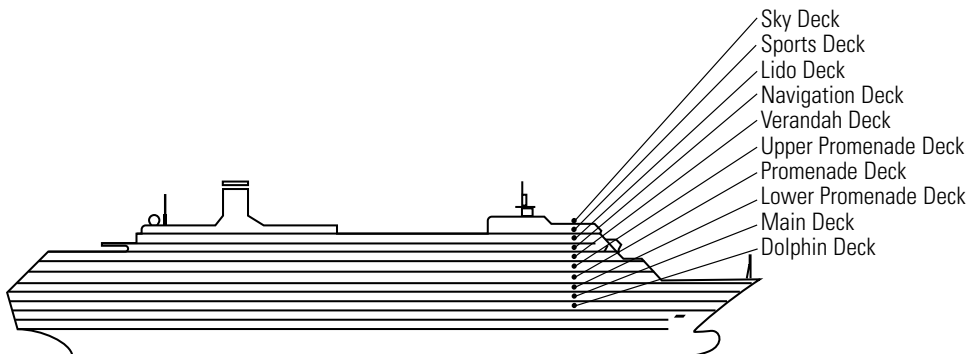

ms Amsterdam

DECK PLANS & STATEROOMS

The deck plans are color-coded by category of stateroom, and the category letter precedes the stateroom number in each room. All staterooms are equipped with DVD player, flat-panel television, telephone and multi-channel music.

Important Note: Not all staterooms within each category have the same furniture configuration and/or facilities. Appropriate symbols within the rooms on the deck plans describe differences from the stateroom descriptions below.

All information is subject to change.

STATEROOM SYMBOL LEGEND

- Shower only
- Bath tub & shower
- ▲ 2 lower beds or converts to 1 queen-size
- Triple (2 lower beds, 1 sofa bed)
- Quad (2 lower beds, 1 sofa bed, 1 upper)
- △ Partial sea view
- X Fully obstructed view
- + Connecting rooms
- These staterooms have portholes instead of windows
- ♿ Staterooms SB7057, SB7058 are wheelchair accessible, bathtub & shower. Staterooms B6225, B6228, C6104, D3431, DD3393, DD3394, FF1955, FF1964, G2500, G2702, H1804, H1805, H1806, H1807, HH3428, HH3433, K2554, K2555, L2700 are wheelchair accessible, shower only.

SPORTS DECK