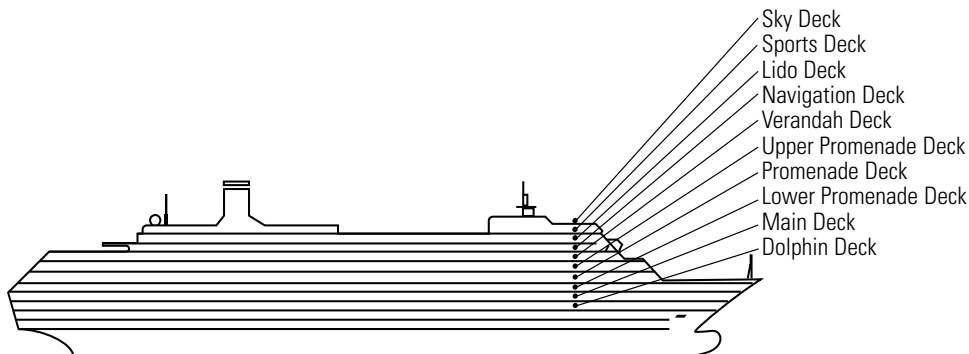

Important Note: Not all staterooms within each category have the same furniture configuration and/or facilities. Appropriate symbols within the rooms on the deck plans describe differences from the stateroom descriptions below.

All information is subject to change.

STATEROOM SYMBOL LEGEND

- Shower only
- Bath tub & shower
- ▲ 2 lower beds or converts to 1 queen-size
- Triple (2 lower beds, 1 sofa bed)
- Quad (2 lower beds, 1 sofa bed, 1 upper)
- △ Partial sea view
- X Fully obstructed view
- + Connecting rooms
- These staterooms have portholes instead of windows
- ♿ Staterooms SB7057, SB7058 are wheelchair accessible, bathtub & shower. Staterooms B6225, B6228, C6104, D3431, DD3393, DD3394, FF1955, FF1964, G2500, G2702, H1804, H1805, H1806, H1807, HH3428, HH3433, K2554, K2555, L2700 are wheelchair accessible, shower only.

OCEAN-VIEW STATEROOMS

E **EE** **F** **H**

Large: 2 lower beds convertible to 1 queen-size bed, bathtub & shower.

FF

Large: 2 lower beds convertible to 1 queen-size bed, 1 sofa bed & pullman upper, bathtub & shower.

INSIDE STATEROOMS

M **MM**

Large: 2 lower beds convertible to 1 queen-size bed, shower.

N **NN**

Standard: 2 lower beds convertible to 1 queen-size bed, 1 sofa bed & pullman upper, shower.