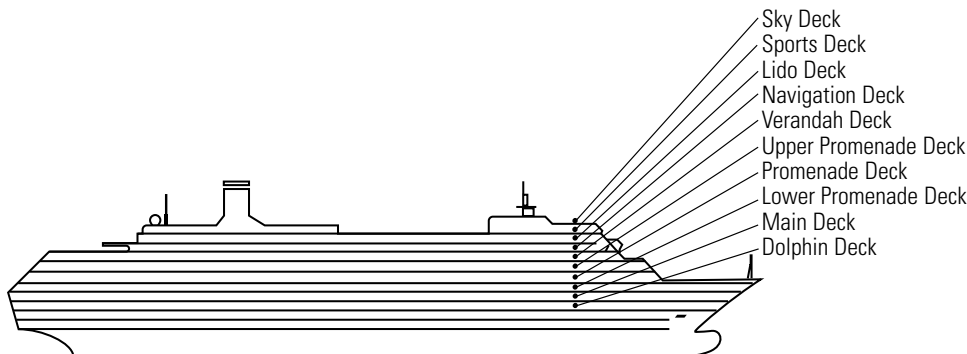

ms Amsterdam

DECK PLANS & STATEROOMS

The deck plans are color-coded by category of stateroom, and the category letter precedes the stateroom number in each room. All staterooms are equipped with DVD player, flat-panel television, telephone and multi-channel music.

Important Note: Not all staterooms within each category have the same furniture configuration and/or facilities. Appropriate symbols within the rooms on the deck plans describe differences from the stateroom descriptions below.

All information is subject to change.

STATEROOM SYMBOL LEGEND

- Shower only
- Bathtub & shower
- ▲ 2 lower beds or converts to 1 queen-size
- Triple (2 lower beds, 1 sofa bed)
- Quad (2 lower beds, 1 sofa bed, 1 upper)
- △ Partial sea view
- × Fully obstructed view
- + Connecting rooms
- These staterooms have portholes instead of windows
- ♿ Staterooms SB7057, SB7058 are wheelchair accessible, bathtub & shower. Staterooms B6225, B6228, C6104, D3431, DD3393, DD3394, FF1955, FF1964, G2500, G2702, H1804, H1805, H1806, H1807, HH3428, HH3433, K2554, K2555, L2700 are wheelchair accessible, shower only.