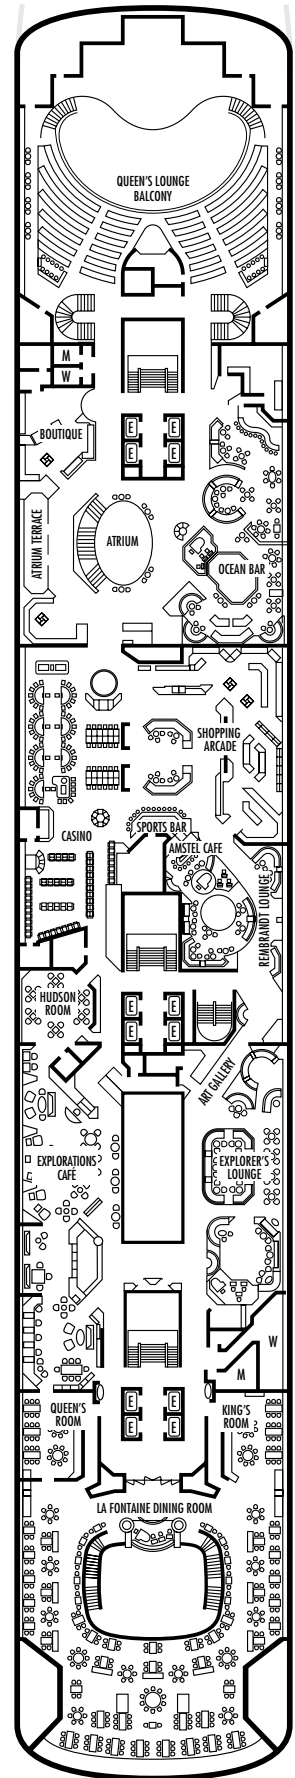

ms Amsterdam

DECK PLANS & STATEROOMS

The deck plans are color-coded by category of stateroom, and the category letter precedes the stateroom number in each room. All staterooms are equipped with DVD player, flat-panel television, telephone and multi-channel music.

Important Note: Not all staterooms within each category have the same furniture configuration and/or facilities. Appropriate symbols within the rooms on the deck plans describe differences from the stateroom descriptions below.

All information is subject to change.

STATEROOM SYMBOL LEGEND

- Shower only
- Bathtub & shower
- ▲ 2 lower beds or converts to 1 queen-size
- Triple (2 lower beds, 1 sofa bed)
- Quad (2 lower beds, 1 sofa bed, 1 upper)
- △ Partial sea view
- × Fully obstructed view
- + Connecting rooms
- These staterooms have portholes instead of windows
- ♿ Staterooms SB7057, SB7058 are wheelchair accessible, bathtub & shower. Staterooms B6225, B6228, C6104, D3431, DD3393, DD3394, FF1955, FF1964, G2500, G2702, H1804, H1805, H1806, H1807, HH3428, HH3433, K2554, K2555, L2700 are wheelchair accessible, shower only.