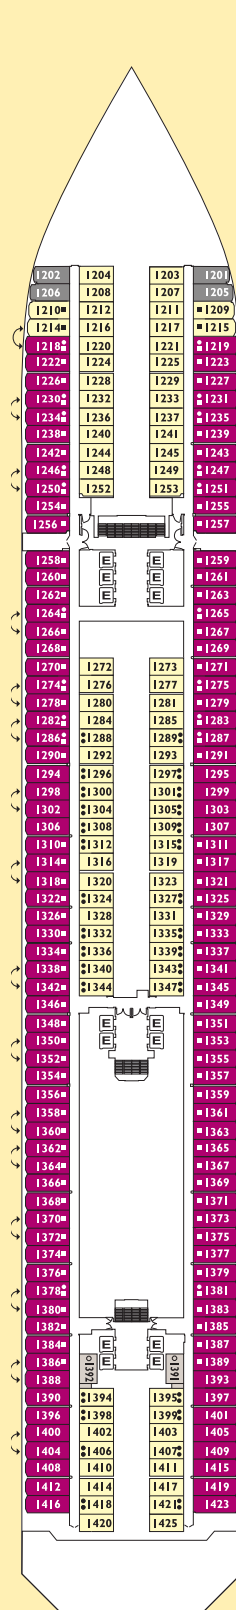

GIORGIONE
Deck 1