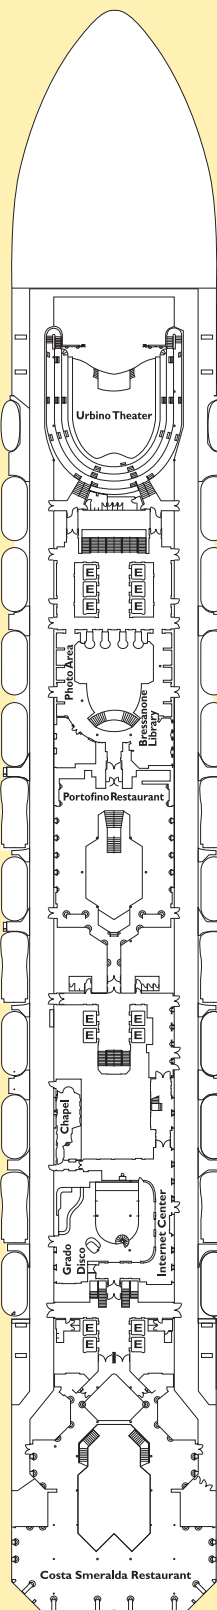

LEGEND

No symbol indicates 2 lower beds.
All staterooms with 2 lower beds convert to queen.

- 1 upper bed
- 1 upper bed / 1 lower bed
- 2 upper beds
- Single sofa bed
- + Double sofa bed
- # 1 lower bed and 1 single sofa bed
- H Accommodations for handicapped
- E Elevator

Stateroom photos are not representative of all categories. Deck plans are subject to change.

Tennis/Basketball Court, Spa and Children's Room on Mantegna Deck (12) not shown.

Slide entrance on Canaletto Deck (14) not shown.
For more detailed deck plans visit costacruises.com

CATEGORIES & DECKS

INSIDE

IS	I1	I2	I3	I4	I5
----	----	----	----	----	----

DECKS 1, 6, 9 Inside; single
DECKS 1, 2, 6, 7, 8, 9, 10 Inside; 2 lower beds convert to queen

OCEANVIEW

ES	E1	E2
----	----	----

DECKS 1, 2 Oceanview; single
DECKS 1, 2, 6, 7, 9, 10, 11 Oceanview; 2 lower beds convert to queen

TIEPOLO
Deck 11

TIZIANO
Deck 10

GIOTTO
Deck 9

VERONESE
Deck 8

PERUGINO
Deck 7

COSTA MAGICA

CARAVAGGIO
Deck 6

LEONARDO
Deck 5