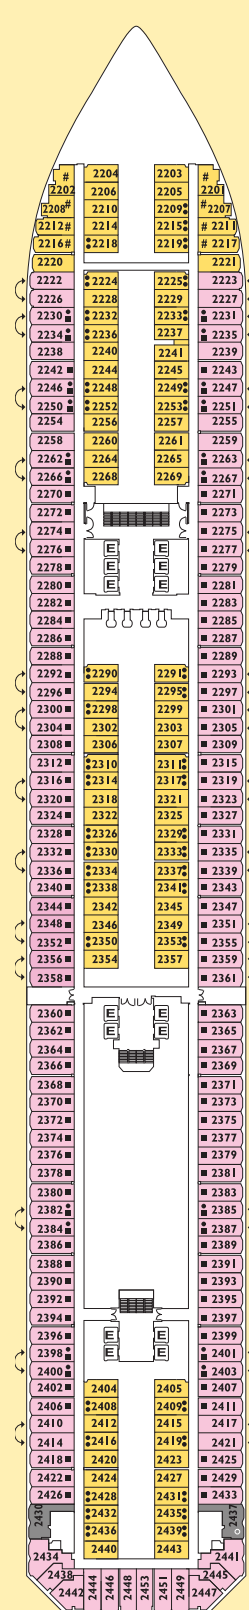

TINTORETTO
Deck 2