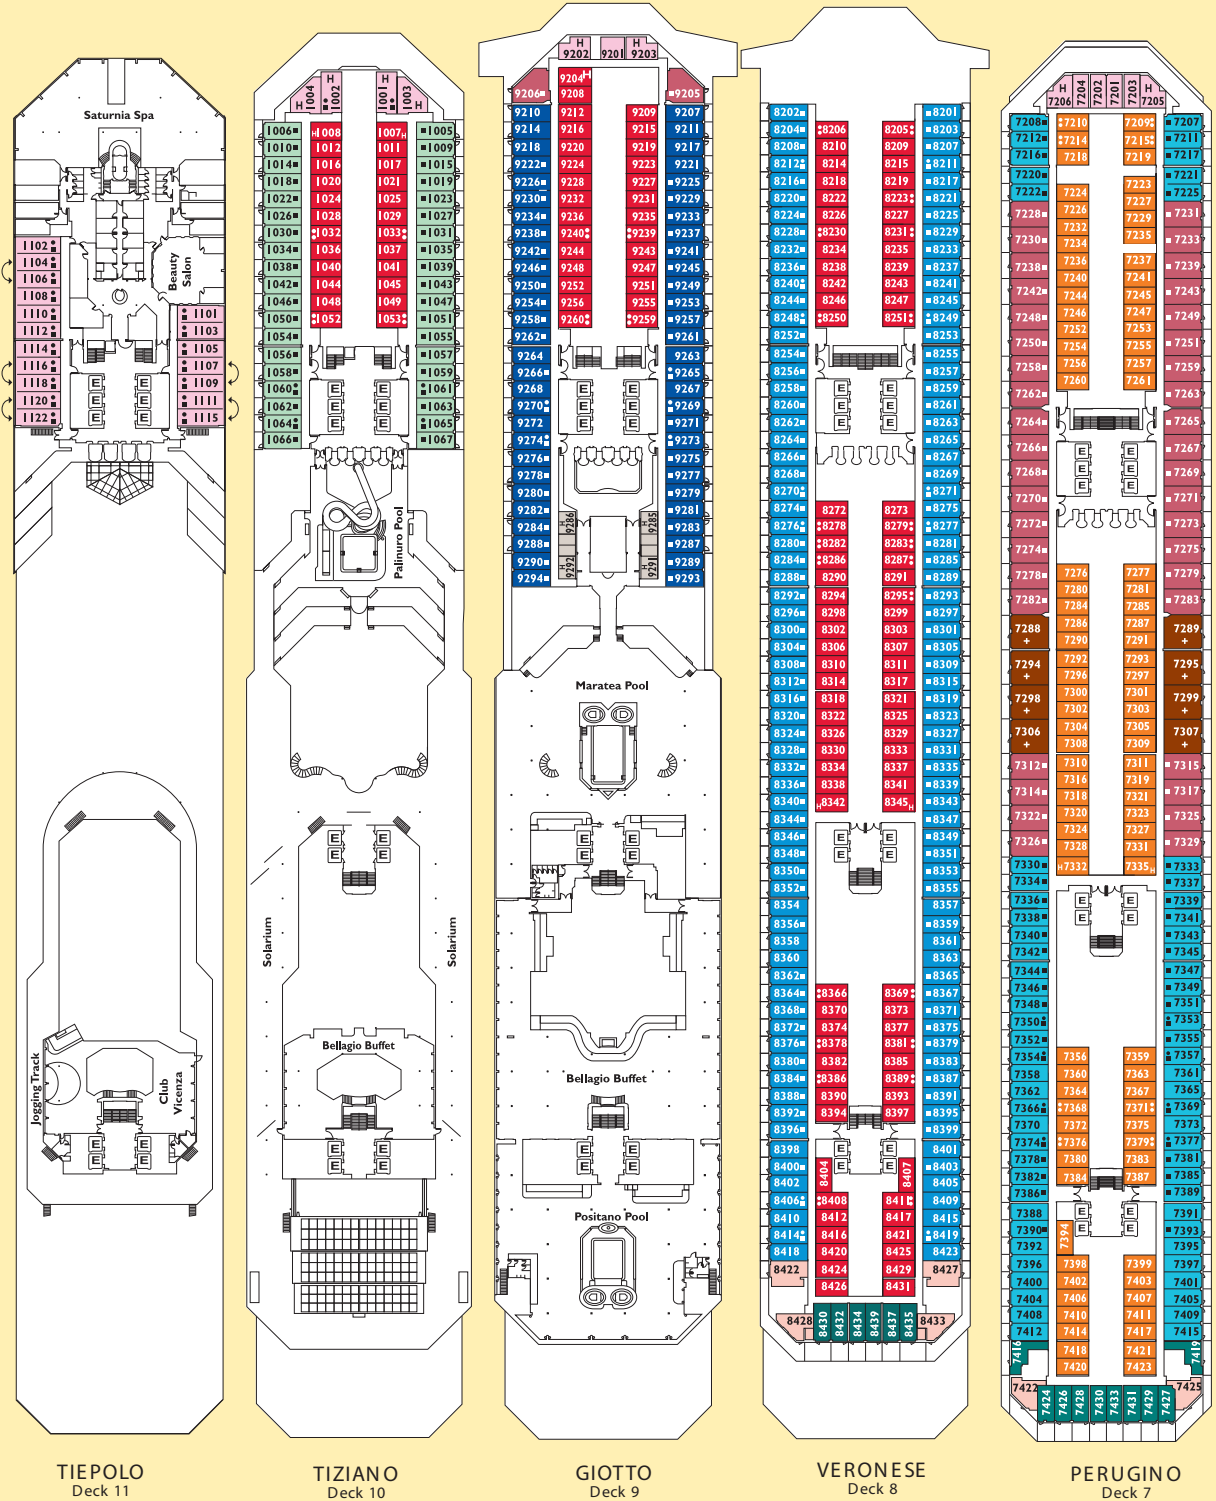

TIZIANO
Deck 10

GIOTTO
Deck 9

VERONESE
Deck 8

PERUGINO
Deck 7

SUITE

MS	S	GS

Built in 2004 for 500 million Euros
Double Occupancy Capacity: 2,720
Crew and Staff: 1,068
Gross Tonnage: 103,000
Staterooms:
Inside: 515 E Oceanview: 321
Verandas: 464 E Mini-Suites: 8
Suites: 42 E Grand Suites: 8
% of Staterooms with Verandas: 38%

TIEPOLO
Deck 11