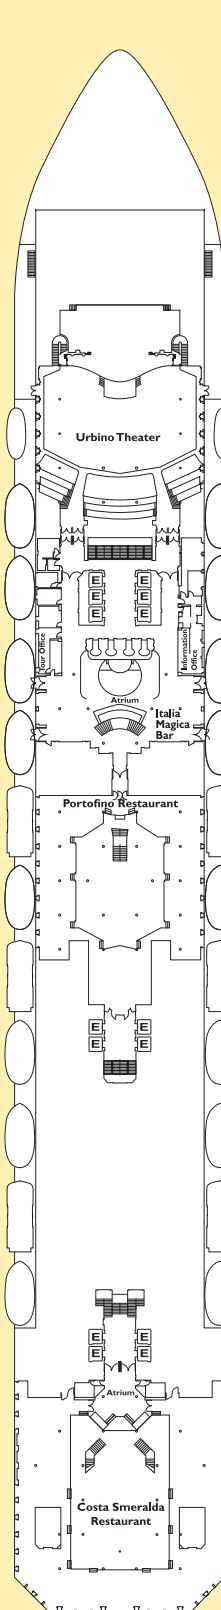

RAFFAELLO
Deck 3