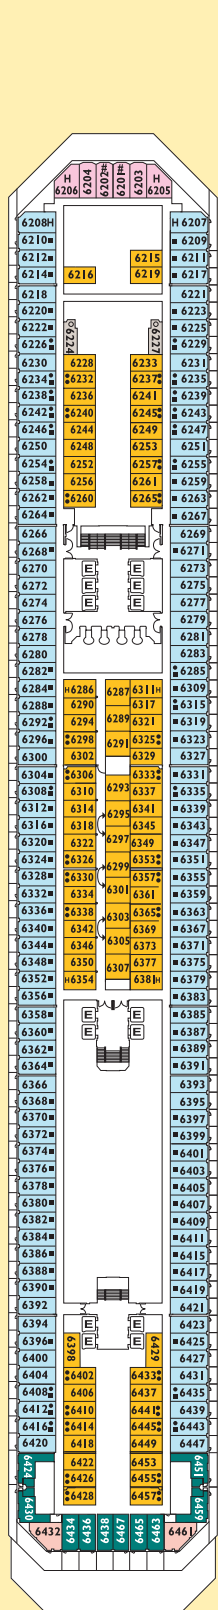

LEGEND

No symbol indicates 2 lower beds.
All staterooms with 2 lower beds convert to queen.

- 1 upper bed
- 1 upper bed / 1 lower bed
- 2 upper beds
- Single sofa bed
- + Double sofa bed
- # 1 lower bed and 1 single sofa bed
- H Accommodations for handicapped
- E Elevator

Stateroom photos are not representative of all categories. Deck plans are subject to change.

Tennis/Basketball Court, Spa and Children's Room on Mantegna Deck (12) not shown.

Slide entrance on Canaletto Deck (14) not shown.
For more detailed deck plans visit costacruises.com

CATEGORIES & DECKS

INSIDE

IS	I1	I2	I3	I4	I5
----	----	----	----	----	----

DECKS 1, 6, 9 Inside; single
DECKS 1, 2, 6, 7, 8, 9, 10 Inside; 2 lower beds convert to queen

OCEANVIEW

ES	E1	E2
----	----	----

DECKS 1, 2 Oceanview; single
DECKS 1, 2, 6, 7, 9, 10, 11 Oceanview; 2 lower beds convert to queen

TIEPOLO
Deck 11

TIZIANO
Deck 10

GIOTTO
Deck 9

VERONESE
Deck 8

PERUGINO
Deck 7

COSTA MAGICA

CARAVAGGIO
Deck 6

LEONARDO
Deck 5