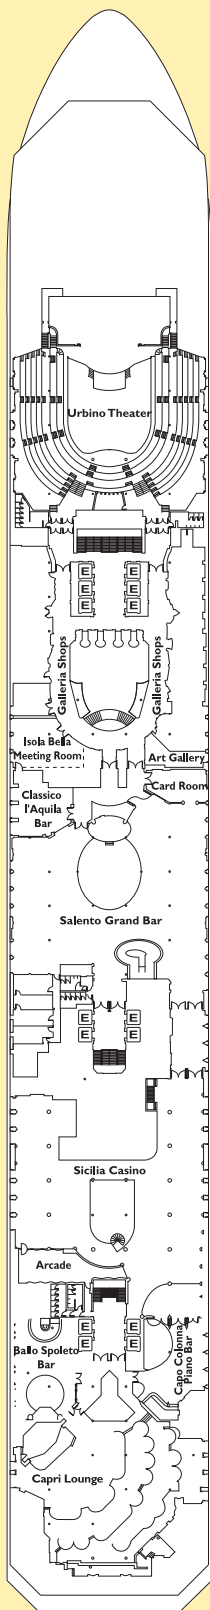

LEONARDO
Deck 5