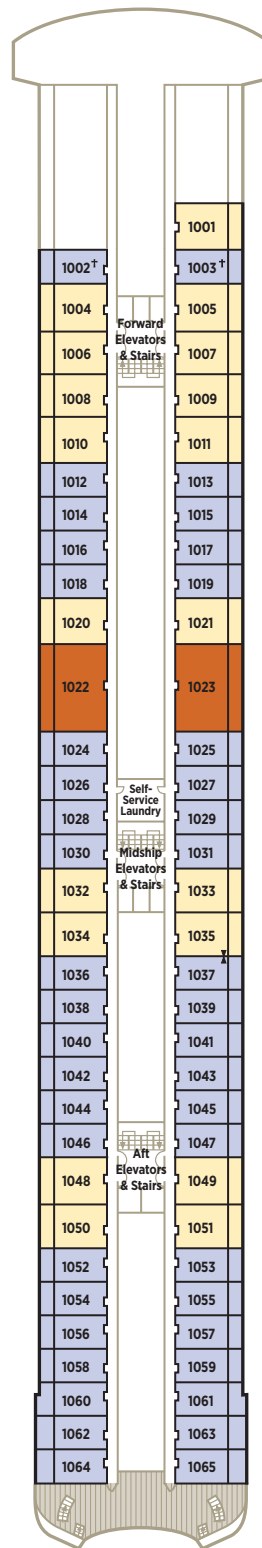

# CRYSTAL SYMPHONY DECK PLANS

**CP** Crystal Penthouse with Verandah

**PS** Penthouse Suite with Verandah

**PH** Penthouse with Verandah

**A1** Deck 9 Deluxe Stateroom with Verandah

**A2** Deck 9 Deluxe Stateroom with Verandah Slightly Limited View

**A3** Deck 9 Deluxe Stateroom with Verandah Forward

**B1** Deck 8 Deluxe Stateroom with Verandah

**B2** Deck 8 Deluxe Stateroom with Verandah Forward

**C1** Deck 7/8 Deluxe Stateroom with Large Picture Window

**C2** Deck 7 Deluxe Stateroom with Large Picture Window Forward

**D** Deck 5 Deluxe Stateroom with Large Picture Window

**E1** Deck 7/8 Deluxe Stateroom with Large Picture Window Limited View

**E2** Deck 8 Deluxe Stateroom with Large Picture Window Extremely Limited View

‡ Connecting staterooms

SUN DECK 12

LIDO DECK 11

PENTHOUSE DECK 10

SEABREEZE DECK 9

HORIZON DECK 8

PROMENADE DECK 7

TIFFANY DECK 6