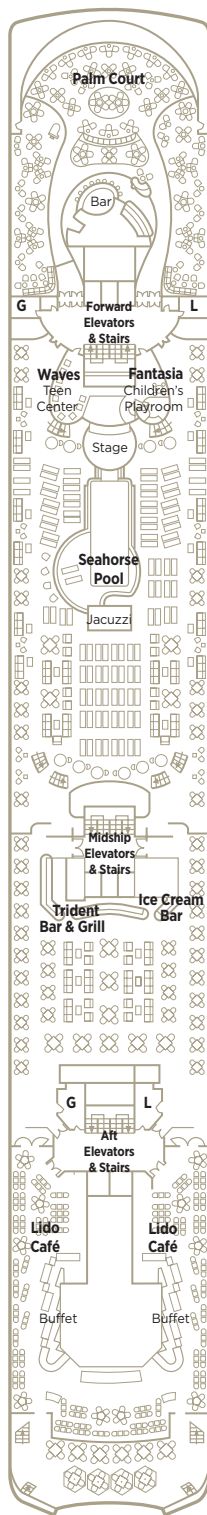

# CRYSTAL SYMPHONY DECK PLANS

**CP** Crystal Penthouse with Verandah

**PS** Penthouse Suite with Verandah

**PH** Penthouse with Verandah

**A1** Deck 9 Deluxe Stateroom with Verandah

**A2** Deck 9 Deluxe Stateroom with Verandah Slightly Limited View

**A3** Deck 9 Deluxe Stateroom with Verandah Forward

**B1** Deck 8 Deluxe Stateroom with Verandah

**B2** Deck 8 Deluxe Stateroom with Verandah Forward

**C1** Deck 7/8 Deluxe Stateroom with Large Picture Window

**C2** Deck 7 Deluxe Stateroom with Large Picture Window Forward

**D** Deck 5 Deluxe Stateroom with Large Picture Window

**E1** Deck 7/8 Deluxe Stateroom with Large Picture Window Limited View

**E2** Deck 8 Deluxe Stateroom with Large Picture Window Extremely Limited View

‡ Connecting staterooms

SUN DECK 12

LIDO DECK 11

PENTHOUSE DECK 10

SEABREEZE DECK 9

HORIZON DECK 8

PROMENADE DECK 7

TIFFANY DECK 6