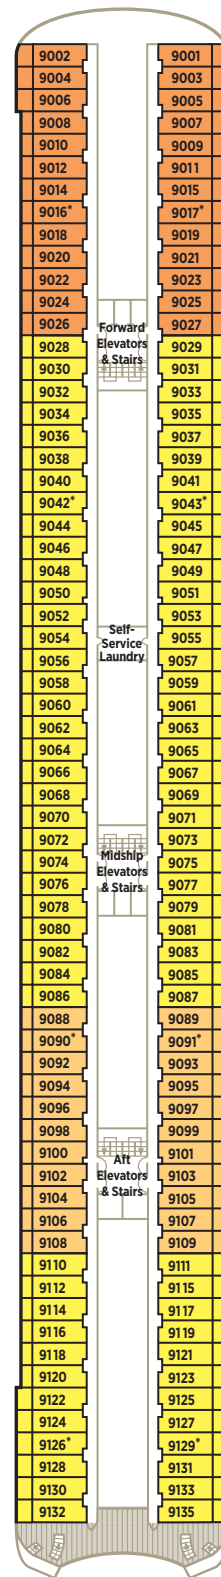

# CRYSTAL SYMPHONY DECK PLANS

**CP** Crystal Penthouse with Verandah

**PS** Penthouse Suite with Verandah

**PH** Penthouse with Verandah

**A1** Deck 9 Deluxe Stateroom with Verandah

**A2** Deck 9 Deluxe Stateroom with Verandah Slightly Limited View

**A3** Deck 9 Deluxe Stateroom with Verandah Forward

**B1** Deck 8 Deluxe Stateroom with Verandah

**B2** Deck 8 Deluxe Stateroom with Verandah Forward

**C1** Deck 7/8 Deluxe Stateroom with Large Picture Window

**C2** Deck 7 Deluxe Stateroom with Large Picture Window Forward

**D** Deck 5 Deluxe Stateroom with Large Picture Window

**E1** Deck 7/8 Deluxe Stateroom with Large Picture Window Limited View

**E2** Deck 8 Deluxe Stateroom with Large Picture Window Extremely Limited View

‡ Connecting staterooms

SUN DECK 12

LIDO DECK 11

PENTHOUSE DECK 10

SEABREEZE DECK 9

HORIZON DECK 8

PROMENADE DECK 7

TIFFANY DECK 6