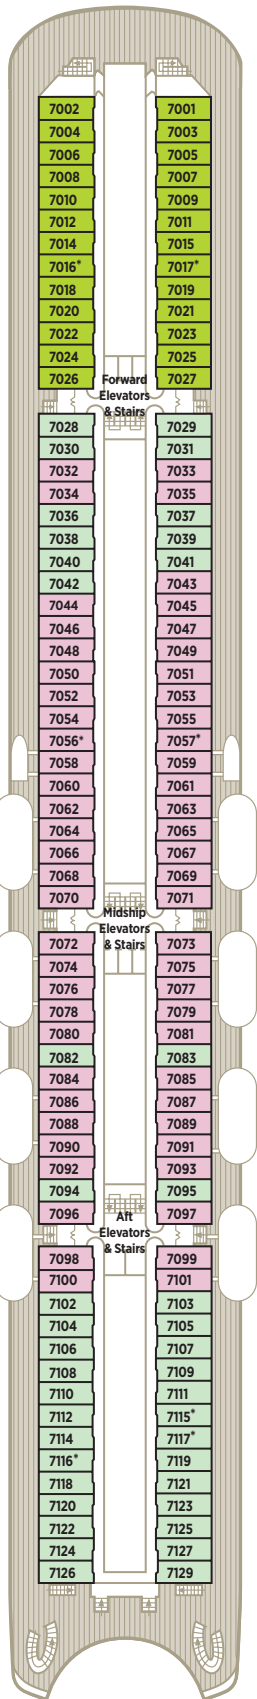

# CRYSTAL SYMPHONY DECK PLANS

**CP** Crystal Penthouse with Verandah

**PS** Penthouse Suite with Verandah

**PH** Penthouse with Verandah

**A1** Deck 9 Deluxe Stateroom with Verandah

**A2** Deck 9 Deluxe Stateroom with Verandah Slightly Limited View

**A3** Deck 9 Deluxe Stateroom with Verandah Forward

**B1** Deck 8 Deluxe Stateroom with Verandah

**B2** Deck 8 Deluxe Stateroom with Verandah Forward

**C1** Deck 7/8 Deluxe Stateroom with Large Picture Window

**C2** Deck 7 Deluxe Stateroom with Large Picture Window Forward

**D** Deck 5 Deluxe Stateroom with Large Picture Window

**E1** Deck 7/8 Deluxe Stateroom with Large Picture Window Limited View

**E2** Deck 8 Deluxe Stateroom with Large Picture Window Extremely Limited View

‡ Connecting staterooms

SUN DECK 12

LIDO DECK 11

PENTHOUSE DECK 10

SEABREEZE DECK 9

HORIZON DECK 8

PROMENADE DECK 7

TIFFANY DECK 6