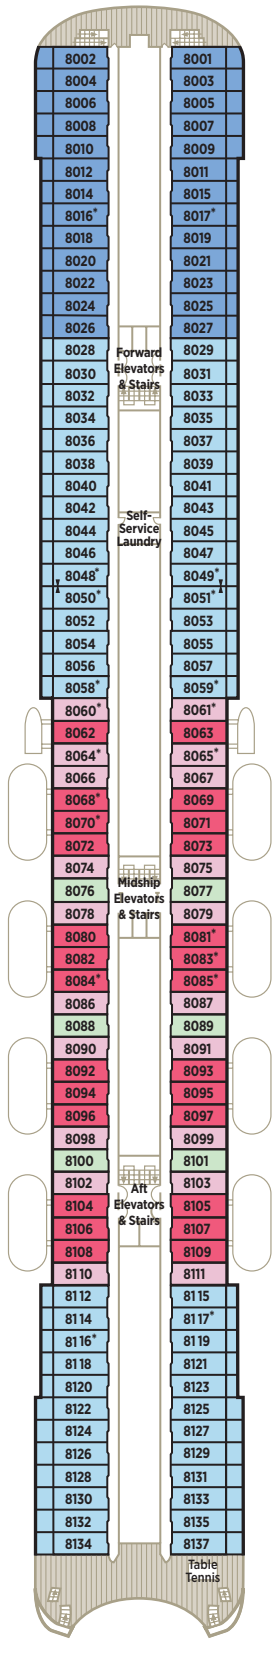

# CRYSTAL SYMPHONY DECK PLANS

**CP** Crystal Penthouse with Verandah

**PS** Penthouse Suite with Verandah

**PH** Penthouse with Verandah

**A1** Deck 9 Deluxe Stateroom with Verandah

**A2** Deck 9 Deluxe Stateroom with Verandah Slightly Limited View

**A3** Deck 9 Deluxe Stateroom with Verandah Forward

**B1** Deck 8 Deluxe Stateroom with Verandah

**B2** Deck 8 Deluxe Stateroom with Verandah Forward

**C1** Deck 7/8 Deluxe Stateroom with Large Picture Window

**C2** Deck 7 Deluxe Stateroom with Large Picture Window Forward

**D** Deck 5 Deluxe Stateroom with Large Picture Window

**E1** Deck 7/8 Deluxe Stateroom with Large Picture Window Limited View

**E2** Deck 8 Deluxe Stateroom with Large Picture Window Extremely Limited View

‡ Connecting staterooms

SUN DECK 12

LIDO DECK 11

PENTHOUSE DECK 10

SEABREEZE DECK 9

HORIZON DECK 8

PROMENADE DECK 7

TIFFANY DECK 6