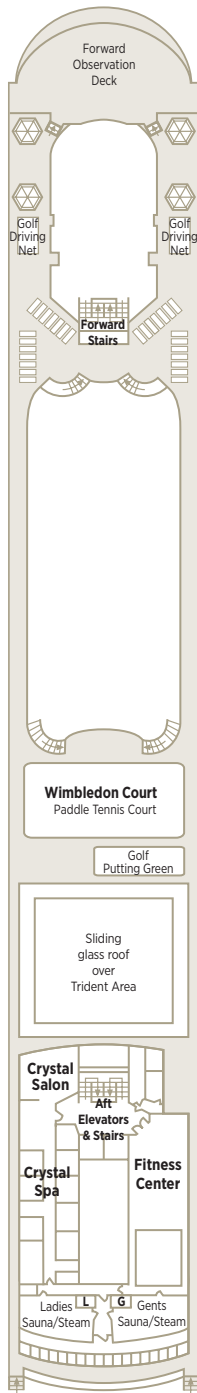

# CRYSTAL SYMPHONY DECK PLANS

**CP** Crystal Penthouse with Verandah

**PS** Penthouse Suite with Verandah

**PH** Penthouse with Verandah

**A1** Deck 9 Deluxe Stateroom with Verandah

**A2** Deck 9 Deluxe Stateroom with Verandah Slightly Limited View

**A3** Deck 9 Deluxe Stateroom with Verandah Forward

**B1** Deck 8 Deluxe Stateroom with Verandah

**B2** Deck 8 Deluxe Stateroom with Verandah Forward

**C1** Deck 7/8 Deluxe Stateroom with Large Picture Window

**C2** Deck 7 Deluxe Stateroom with Large Picture Window Forward

**D** Deck 5 Deluxe Stateroom with Large Picture Window

**E1** Deck 7/8 Deluxe Stateroom with Large Picture Window Limited View

**E2** Deck 8 Deluxe Stateroom with Large Picture Window Extremely Limited View

‡ Connecting staterooms

SUN DECK 12

LIDO DECK 11

PENTHOUSE DECK 10

SEABREEZE DECK 9

HORIZON DECK 8

PROMENADE DECK 7

TIFFANY DECK 6