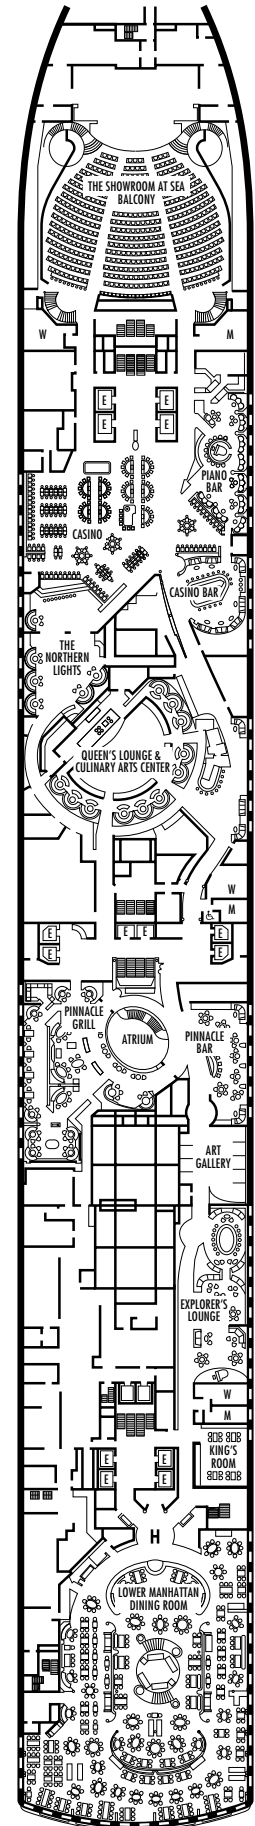

All information is subject to change.

STATEROOM SYMBOL LEGEND

- Triple (2 lower beds, 1 sofa bed)
- Quad (2 lower beds, 1 sofa bed, 1 upper)
- △ Partial sea view
- × Fully obstructed view
- + Connecting rooms
- * Shower only
- ◆ Single sink vanity
- ◆ Staterooms have solid steel verandah railings instead of clear-view Plexiglas® railings
- ♿ Staterooms V8119, V8116, I-8033, V8026, V8025, SA7058, SA7057, VB6052, VB6049, VA6002, VA6001, VF5140, VF5135, VF5054, VF5051, SY5002, SY5001, VD4134, VD4131, H4092, H4089, VD4052, VD4051, D1100, D1099, C1082, C1081, J1074, N1012 & N1011 are wheelchair accessible, shower only

OCEAN-VIEW STATEROOMS

- C D DD E F

Large: 2 lower beds convertible to 1 queen-size bed, bathtub & shower.

INTERIOR STATEROOMS

- J K N

Large or Standard: 2 lower beds convertible to 1 queen-size bed, shower.

Standard: 2 lower beds convertible to 1 queen-size bed, shower.

DECK 1—MAIN DECK

Staterooms 1001–1130

ms Nieuw Amsterdam

DECK PLANS & STATEROOMS

The deck plans are color-coded by category of stateroom, and the category letter precedes the stateroom number in each room. All staterooms are equipped with flat-panel television, mini-bar, DVD player, mini-safe, data port, telephone and multi-channel music.

All information is subject to change.

STATEROOM SYMBOL LEGEND

- Triple (2 lower beds, 1 sofa bed)
- Quad (2 lower beds, 1 sofa bed, 1 upper)
- △ Partial sea view
- × Fully obstructed view
- + Connecting rooms
- * Shower only
- ♠ Single sink vanity
- ◆ Staterooms have solid steel verandah railings instead of clear-view Plexiglas® railings
- ♿ Staterooms V8119, V8116, I-8033, V8026, V8025, SA7058, SA7057, VB6052, VB6049, VA6002, VA6001, VF5140, VF5135, VF5054, VF5051, SY5002, SY5001, VD4134, VD4131, H4092, H4089, VD4052, VD4051, D1100, D1099, C1082, C1081, J1074, N1012 & N1011 are wheelchair accessible, shower only