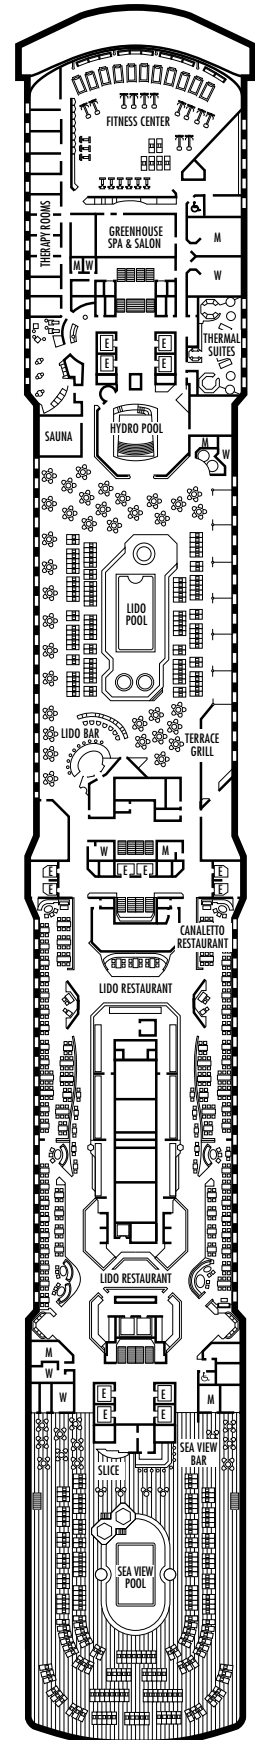

ms Nieuw Amsterdam

DECK PLANS & STATEROOMS

The deck plans are color-coded by category of stateroom, and the category letter precedes the stateroom number in each room. All staterooms are equipped with flat-panel television, mini-bar, DVD player, mini-safe, data port, telephone and multi-channel music.

Important Note: Not all staterooms within each category have the same furniture configuration and/or facilities. Appropriate symbols within the rooms on the deck plans describe differences from the stateroom descriptions below.

All information is subject to change.

STATEROOM SYMBOL LEGEND

- Triple (2 lower beds, 1 sofa bed)
- Quad (2 lower beds, 1 sofa bed, 1 upper)
- △ Partial sea view
- × Fully obstructed view
- + Connecting rooms
- Shower only
- Single sink vanity
- Staterooms have solid steel verandah railings instead of clear-view Plexiglas® railings
- ♿ Staterooms V8119, V8116, I-8033, V8026, V8025, SA7058, SA7057, VB6052, VB6049, VA6002, VA6001, VF5140, VF5135, VF5054, VF5051, SY5002, SY5001, VD4134, VD4131, H4092, H4089, VD4052, VD4051, D1100, D1099, C1082, C1081, J1074, N1012 & N1011 are wheelchair accessible, shower only