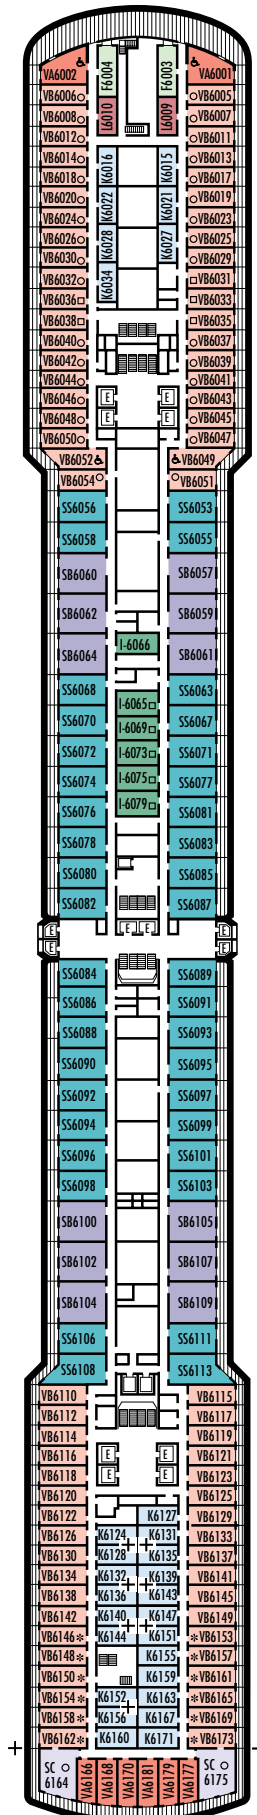

All information is subject to change.

STATEROOM SYMBOL LEGEND

- Triple (2 lower beds, 1 sofa bed)
- Quad (2 lower beds, 1 sofa bed, 1 upper)
- △ Partial sea view
- × Fully obstructed view
- + Connecting rooms
- * Shower only
- ◆ Single sink vanity
- ◆ Staterooms have solid steel verandah railings instead of clear-view Plexiglas® railings
- ♿ Staterooms V8119, V8116, I-8033, V8026, V8025, SA7058, SA7057, VB6052, VB6049, VA6002, VA6001, VF5140, VF5135, VF5054, VF5051, SY5002, SY5001, VD4134, VD4131, H4092, H4089, VD4052, VD4051, D1100, D1099, C1082, C1081, J1074, N1012 & N1011 are wheelchair accessible, shower only

Standard: 2 lower beds convertible to 1 queen-size bed, shower.

DECK 1—MAIN DECK

Staterooms 1001–1130

ms Nieuw Amsterdam

DECK PLANS & STATEROOMS

The deck plans are color-coded by category of stateroom, and the category letter precedes the stateroom number in each room. All staterooms are equipped with flat-panel television, mini-bar, DVD player, mini-safe, data port, telephone and multi-channel music.

All information is subject to change.

STATEROOM SYMBOL LEGEND

- Triple (2 lower beds, 1 sofa bed)
- Quad (2 lower beds, 1 sofa bed, 1 upper)
- △ Partial sea view
- × Fully obstructed view
- + Connecting rooms
- * Shower only
- ♠ Single sink vanity
- ◆ Staterooms have solid steel verandah railings instead of clear-view Plexiglas® railings
- ♿ Staterooms V8119, V8116, I-8033, V8026, V8025, SA7058, SA7057, VB6052, VB6049, VA6002, VA6001, VF5140, VF5135, VF5054, VF5051, SY5002, SY5001, VD4134, VD4131, H4092, H4089, VD4052, VD4051, D1100, D1099, C1082, C1081, J1074, N1012 & N1011 are wheelchair accessible, shower only

INTERIOR STATEROOMS

I

Large: 2 lower beds convertible to 1 queen-size bed, shower.

K

Large or Standard: 2 lower beds convertible to 1 queen-size bed, shower.

L

Standard: 2 lower beds convertible to 1 queen-size bed, shower.