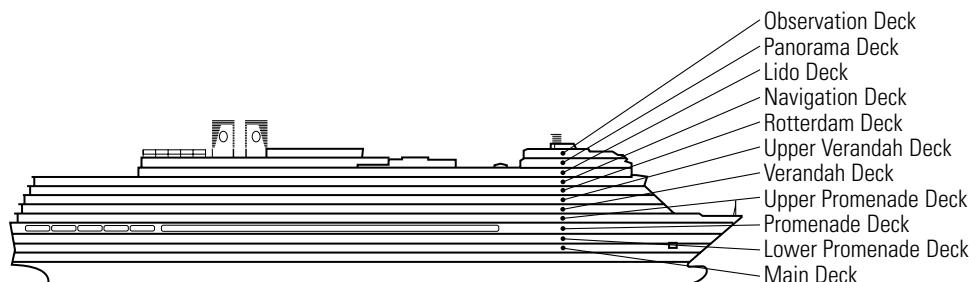

- Triple (2 lower beds, 1 sofa bed)
- Quad (2 lower beds, 1 sofa bed, 1 upper)
- △ Partial sea view
- × Fully obstructed view
- + Connecting rooms
- Shower only
- ♠ Single sink vanity
- Staterooms have solid steel verandah railings instead of clear-view Plexiglas® railings
- ♿ Staterooms V8119, V8116, I-8033, V8026, V8025, SA7058, SA7057, VB6052, VB6049, VA6002, VA6001, VF5140, VF5135, VF5054, VF5051, SY5002, SY5001, VD4134, VD4131, H4092, H4089, VD4052, VD4051, D1100, D1099, C1082, C1081, J1074, N1012 & N1011 are wheelchair accessible, shower only

VERANDAH SUITES

■ SQ*

Deluxe Verandah Suites: 2 lower beds convertible to 1 king-size bed, bathroom with dual-sink vanity, full-size whirlpool bath & shower & additional shower stall, large sitting area, dressing room, private verandah, 1 sofa bed for 2 persons, floor-to-ceiling windows.

VERANDAH STATEROOMS

■ VQ*

Deluxe Verandah Ocean-view: 2 lower beds convertible to 1 queen-size bed, bathtub & shower, sitting area, private verandah, floor-to-ceiling windows.

OCEAN-VIEW STATEROOMS

■ CA*

Large: 2 lower beds convertible to 1 queen-size bed, bathtub & shower.

INTERIOR STATEROOMS

■ IA*

Standard: 2 lower beds convertible to 1 queen-size bed, shower. Staterooms IA10043 and IA10044 have fully obstructed windows.

*Spa Suites & Staterooms. Opt for the serenity of a new Spa Stateroom or Suite, featuring modern spa amenities.