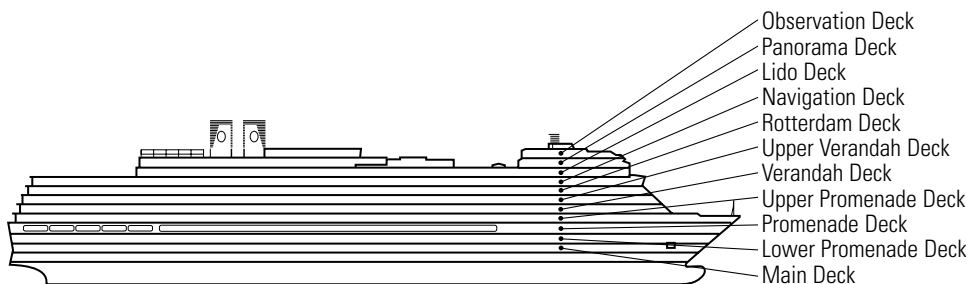

VERANDAH SUITES

SC
Deluxe Verandah Suites: 2 lower beds convertible to 1 king-size bed, bathroom with dual-sink vanity, full-size whirlpool bath & shower & additional shower stall, large sitting area, dressing room, private verandah, 1 sofa bed for 2 persons, floor-to-ceiling windows.

SY SZ
Superior Verandah Suites: 2 lower beds convertible to 1 queen-size bed, bathroom with dual-sink vanity, full-size whirlpool bath & shower & additional shower stall, large sitting area, , private verandah, 1 sofa bed for 1 person, floor-to-ceiling windows.

VERANDAH STATEROOMS

VA VC VE VF
Deluxe Verandah Ocean-view: 2 lower beds convertible to 1 queen-size bed, bathtub & shower, sitting area, private verandah, floor-to-ceiling windows.

INTERIOR STATEROOMS

I
Large: 2 lower beds convertible to 1 queen-size bed, shower.

L
Standard: 2 lower beds convertible to 1 queen-size bed, shower.