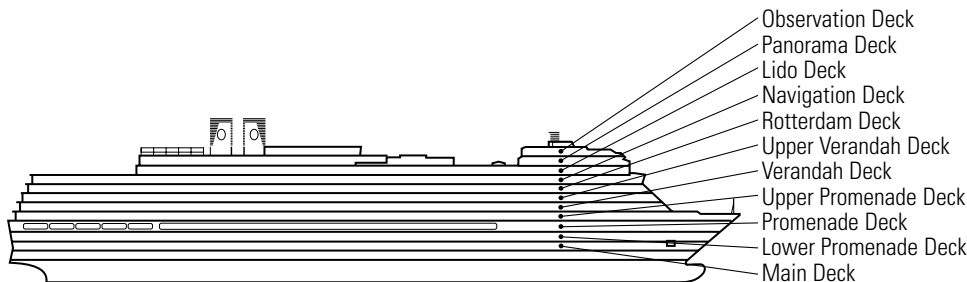

ms Nieuw Amsterdam

DECK PLANS & STATEROOMS

The deck plans are color-coded by category of stateroom, and the category letter precedes the stateroom number in each room. All staterooms are equipped with flat-panel television, mini-bar, DVD player, mini-safe, data port, telephone and multi-channel music.

Important Note: Not all staterooms within each category have the same furniture configuration and/or facilities. Appropriate symbols within the rooms on the deck plans describe differences from the stateroom descriptions below.

All information is subject to change.

STATEROOM SYMBOL LEGEND

- Triple (2 lower beds, 1 sofa bed)
- Quad (2 lower beds, 1 sofa bed, 1 upper)
- △ Partial sea view
- × Fully obstructed view
- + Connecting rooms
- Shower only
- Single sink vanity
- Staterooms have solid steel verandah railings instead of clear-view Plexiglas® railings
- ♿ Staterooms V8119, V8116, I-8033, V8026, V8025, SA7058, SA7057, VB6052, VB6049, VA6002, VA6001, VF5140, VF5135, VF5054, VF5051, SY5002, SY5001, VD4134, VD4131, H4092, H4089, VD4052, VD4051, D1100, D1099, C1082, C1081, J1074, N1012 & N1011 are wheelchair accessible, shower only