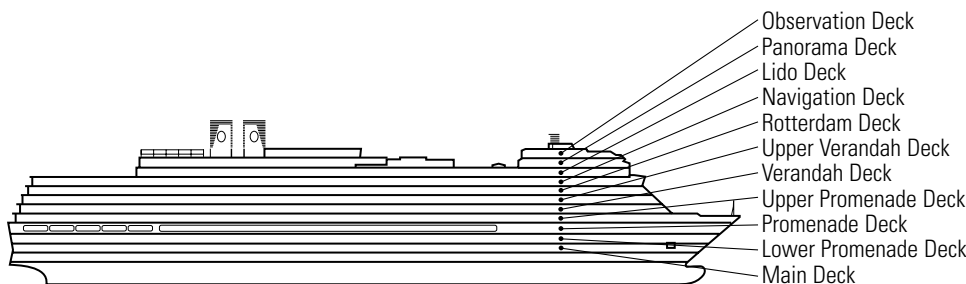

ms Nieuw Amsterdam

DECK PLANS & STATEROOMS

The deck plans are color-coded by category of stateroom, and the category letter precedes the stateroom number in each room. All staterooms are equipped with flat-panel television, mini-bar, DVD player, mini-safe, data port, telephone and multi-channel music.