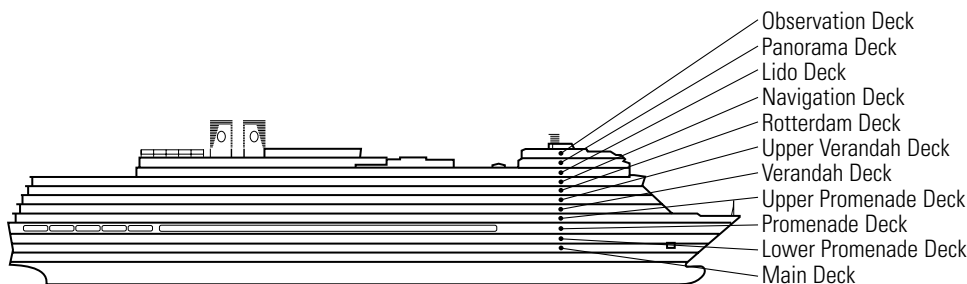

ms Nieuw Amsterdam

DECK PLANS & STATEROOMS

The deck plans are color-coded by category of stateroom, and the category letter precedes the stateroom number in each room. All staterooms are equipped with flat-panel television, mini-bar, DVD player, mini-safe, data port, telephone and multi-channel music.

Important Note: Not all staterooms within each category have the same furniture configuration and/or facilities. Appropriate symbols within the rooms on the deck plans describe differences from the stateroom descriptions below.

All information is subject to change.

STATEROOM SYMBOL LEGEND

- Triple (2 lower beds, 1 sofa bed)
- Quad (2 lower beds, 1 sofa bed, 1 upper)
- △ Partial sea view
- × Fully obstructed view
- + Connecting rooms
- Shower only
- ♠ Single sink vanity
- Staterooms have solid steel verandah railings instead of clear-view Plexiglas® railings
- ♿ Staterooms V8119, V8116, I-8033, V8026, V8025, SA7058, SA7057, VB6052, VB6049, VA6002, VA6001, VF5140, VF5135, VF5054, VF5051, SY5002, SY5001, VD4134, VD4131, H4092, H4089, VD4052, VD4051, D1100, D1099, C1082, C1081, J1074, N1012 & N1011 are wheelchair accessible, shower only