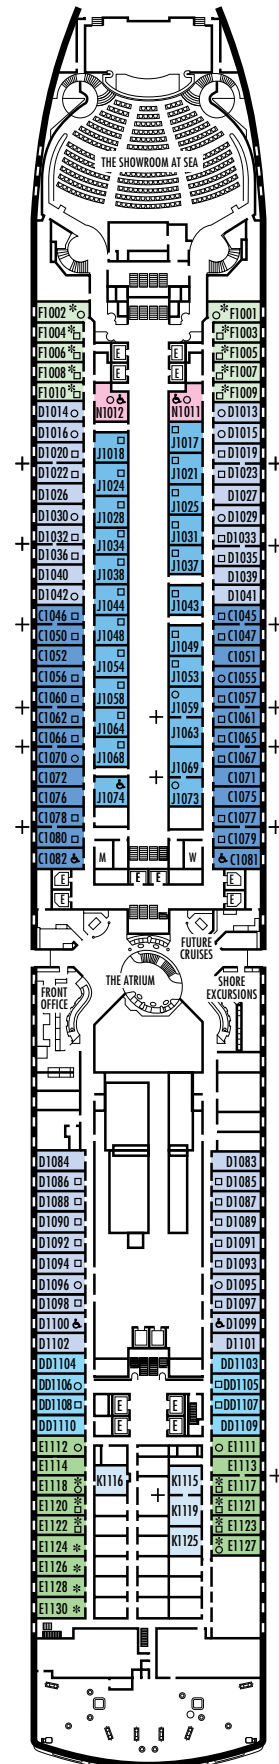

All information is subject to change.

STATEROOM SYMBOL LEGEND

- Triple (2 lower beds, 1 sofa bed)
- Quad (2 lower beds, 1 sofa bed, 1 upper)
- △ Partial sea view
- × Fully obstructed view
- + Connecting rooms
- * Shower only
- ◆ Single sink vanity
- ◆ Staterooms have solid steel verandah railings instead of clear-view Plexiglas® railings
- ♿ Staterooms V8119, V8116, I-8033, V8026, V8025, SA7058, SA7057, VB6052, VB6049, VA6002, VA6001, VF5140, VF5135, VF5054, VF5051, SY5002, SY5001, VD4134, VD4131, H4092, H4089, VD4052, VD4051, D1100, D1099, C1082, C1081, J1074, N1012 & N1011 are wheelchair accessible, shower only

OCEAN-VIEW STATEROOMS

- C D DD E F

Large: 2 lower beds convertible to 1 queen-size bed, bathtub & shower.

INTERIOR STATEROOMS

- J K N

Large or Standard: 2 lower beds convertible to 1 queen-size bed, shower.

Standard: 2 lower beds convertible to 1 queen-size bed, shower.

DECK 1—MAIN DECK

Staterooms 1001–1130

ms Nieuw Amsterdam

DECK PLANS & STATEROOMS

The deck plans are color-coded by category of stateroom, and the category letter precedes the stateroom number in each room. All staterooms are equipped with flat-panel television, mini-bar, DVD player, mini-safe, data port, telephone and multi-channel music.

All information is subject to change.

STATEROOM SYMBOL LEGEND

- Triple (2 lower beds, 1 sofa bed)
- Quad (2 lower beds, 1 sofa bed, 1 upper)
- △ Partial sea view
- × Fully obstructed view
- + Connecting rooms
- * Shower only
- ♠ Single sink vanity
- ◆ Staterooms have solid steel verandah railings instead of clear-view Plexiglas® railings
- ♿ Staterooms V8119, V8116, I-8033, V8026, V8025, SA7058, SA7057, VB6052, VB6049, VA6002, VA6001, VF5140, VF5135, VF5054, VF5051, SY5002, SY5001, VD4134, VD4131, H4092, H4089, VD4052, VD4051, D1100, D1099, C1082, C1081, J1074, N1012 & N1011 are wheelchair accessible, shower only