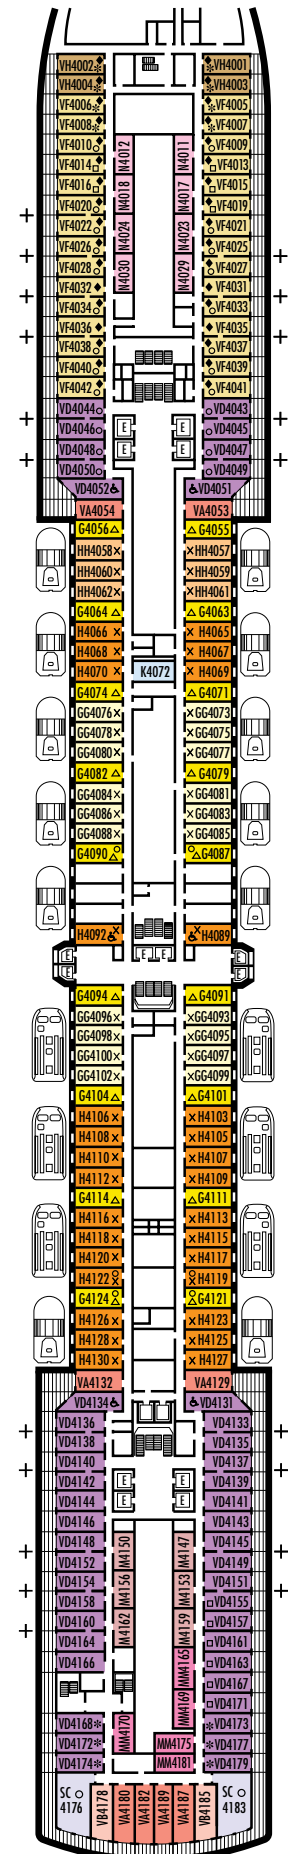

All information is subject to change.

STATEROOM SYMBOL LEGEND

- Triple (2 lower beds, 1 sofa bed)
- Quad (2 lower beds, 1 sofa bed, 1 upper)
- △ Partial sea view
- × Fully obstructed view
- + Connecting rooms
- * Shower only
- ◆ Single sink vanity
- ◆ Staterooms have solid steel verandah railings instead of clear-view Plexiglas® railings
- ♿ Staterooms V8119, V8116, I-8033, V8026, V8025, SA7058, SA7057, VB6052, VB6049, VA6002, VA6001, VF5140, VF5135, VF5054, VF5051, SY5002, SY5001, VD4134, VD4131, H4092, H4089, VD4052, VD4051, D1100, D1099, C1082, C1081, J1074, N1012 & N1011 are wheelchair accessible, shower only

G GG

Large: 2 lower beds convertible to 1 queen-size bed, bathtub & shower. G-category staterooms have partial sea views. GG-category staterooms have fully obstructed views.

H HH

Large: 2 lower beds convertible to 1 queen-size bed, bathtub & shower. H- & HH-category staterooms have fully obstructed views.

INTERIOR STATEROOMS

K

Large or Standard: 2 lower beds convertible to 1 queen-size bed, shower.

M MM N

Standard: 2 lower beds convertible to 1 queen-size bed, shower.

DECK 4—UPPER PROMENADE DECK

Staterooms 4001–4189