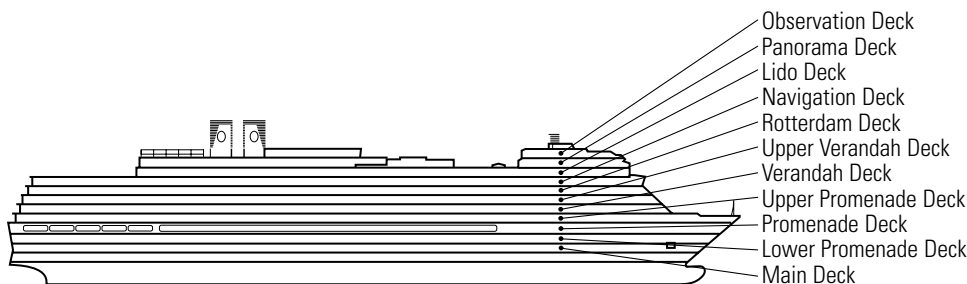

VERANDAH SUITES

PS
Penthouse Verandah Suites: Bedroom with 1 king-size bed, oversize whirlpool bath & shower & additional shower stall, living room, dining room, dressing room, private verandah with whirlpool, pantry, 1 sofa bed for 2 persons, microwave, refrigerator, guest toilet, private stereo system, floor-to-ceiling windows.

SA SB
Deluxe Verandah Suites: 2 lower beds convertible to 1 king-size bed, bathroom with dual-sink vanity, full-size whirlpool bath & shower & additional shower stall, large sitting area, dressing room, private verandah, 1 sofa bed for 2 persons, floor-to-ceiling windows.

SS
Superior Verandah Suites: 2 lower beds convertible to 1 queen-size bed, bathroom with dual-sink vanity, full-size whirlpool bath & shower & additional shower stall, large sitting area, private verandah, 1 sofa bed for 1 person, floor-to-ceiling windows.

VERANDAH STATEROOMS

VA
Deluxe Verandah Ocean-view: 2 lower beds convertible to 1 queen-size bed, bathtub & shower, sitting area, private verandah, floor-to-ceiling windows.

INTERIOR STATEROOMS

J
Large or Standard: 2 lower beds convertible to 1 queen-size bed, shower.