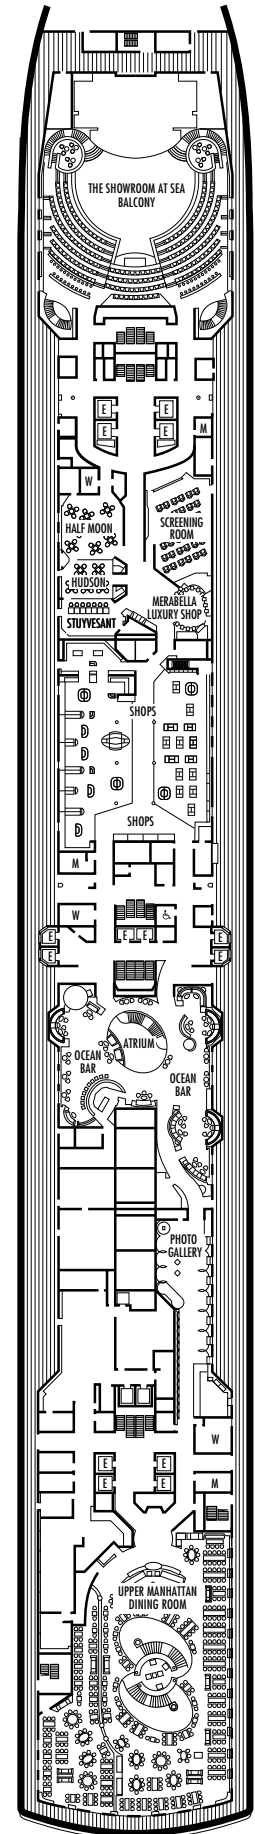

ms Nieuw Amsterdam

DECK PLANS & STATEROOMS

The deck plans are color-coded by category of stateroom, and the category letter precedes the stateroom number in each room. All staterooms are equipped with flat-panel television, mini-bar, DVD player, mini-safe, data port, telephone and multi-channel music.

Important Note: Not all staterooms within each category have the same furniture configuration and/or facilities. Appropriate symbols within the rooms on the deck plans describe differences from the stateroom descriptions below.

All information is subject to change.

STATEROOM SYMBOL LEGEND

- Triple (2 lower beds, 1 sofa bed)
- Quad (2 lower beds, 1 sofa bed, 1 upper)
- △ Partial sea view
- × Fully obstructed view
- + Connecting rooms
- Shower only
- ♠ Single sink vanity
- Staterooms have solid steel verandah railings instead of clear-view Plexiglas® railings
- ♿ Staterooms V8119, V8116, I-8033, V8026, V8025, SA7058, SA7057, VB6052, VB6049, VA6002, VA6001, VF5140, VF5135, VF5054, VF5051, SY5002, SY5001, VD4134, VD4131, H4092, H4089, VD4052, VD4051, D1100, D1099, C1082, C1081, J1074, N1012 & N1011 are wheelchair accessible, shower only