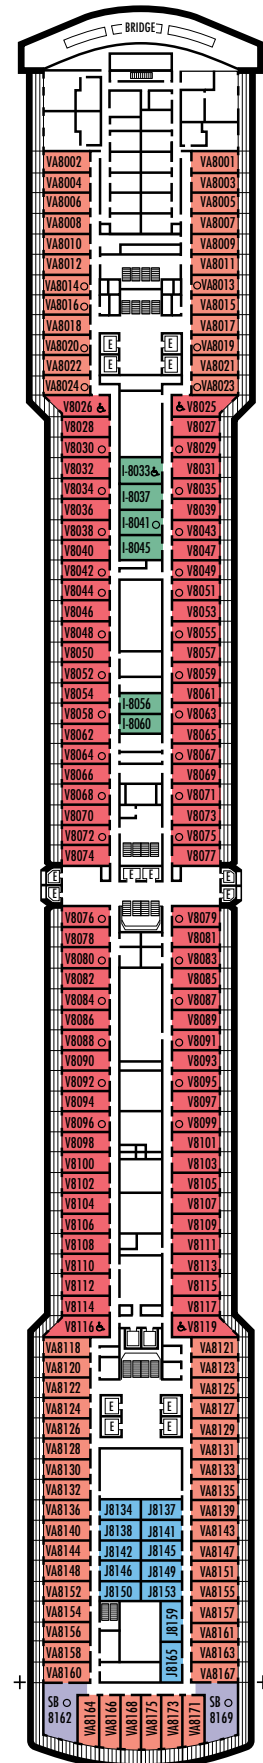

All information is subject to change.

STATEROOM SYMBOL LEGEND

- Triple (2 lower beds, 1 sofa bed)
- Quad (2 lower beds, 1 sofa bed, 1 upper)
- △ Partial sea view
- X Fully obstructed view
- + Connecting rooms
- Shower only
- ♠ Single sink vanity
- Staterooms have solid steel verandah railings instead of clear-view Plexiglas® railings
- ♿ Staterooms V8119, V8116, I-8033, V8026, V8025, SA7058, SA7057, VB6052, VB6049, VA6002, VA6001, VF5140, VF5135, VF5054, VF5051, SY5002, SY5001, VD4134, VD4131, H4092, H4089, VD4052, VD4051, D1100, D1099, C1082, C1081, J1074, N1012 & N1011 are wheelchair accessible, shower only

VERANDAH SUITES

SB
Deluxe Verandah Suites: 2 lower beds convertible to 1 king-size bed, bathroom with dual-sink vanity, full-size whirlpool bath & shower & additional shower stall, large sitting area, dressing room, private verandah, 1 sofa bed for 2 persons, floor-to-ceiling windows.

VERANDAH STATEROOMS

V VA
Deluxe Verandah Ocean-view: 2 lower beds convertible to 1 queen-size bed, bathtub & shower, sitting area, private verandah, floor-to-ceiling windows.

INTERIOR STATEROOMS

I
Large: 2 lower beds convertible to 1 queen-size bed, shower.

J
Large or Standard: 2 lower beds convertible to 1 queen-size bed, shower.