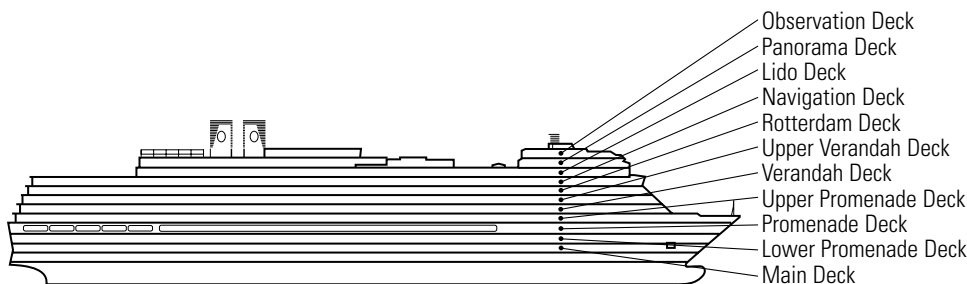

All information is subject to change.

STATEROOM SYMBOL LEGEND

- Triple (2 lower beds, 1 sofa bed)
- Quad (2 lower beds, 1 sofa bed, 1 upper)
- △ Partial sea view
- X Fully obstructed view
- + Connecting rooms
- Shower only
- ♠ Single sink vanity
- Staterooms have solid steel verandah railings instead of clear-view Plexiglas® railings
- ♿ Staterooms V8119, V8116, I-8033, V8026, V8025, SA7058, SA7057, VB6052, VB6049, VA6002, VA6001, VF5140, VF5135, VF5054, VF5051, SY5002, SY5001, VD4134, VD4131, H4092, H4089, VD4052, VD4051, D1100, D1099, C1082, C1081, J1074, N1012 & N1011 are wheelchair accessible, shower only

VERANDAH SUITES

SB
Deluxe Verandah Suites: 2 lower beds convertible to 1 king-size bed, bathroom with dual-sink vanity, full-size whirlpool bath & shower & additional shower stall, large sitting area, dressing room, private verandah, 1 sofa bed for 2 persons, floor-to-ceiling windows.

VERANDAH STATEROOMS

V VA
Deluxe Verandah Ocean-view: 2 lower beds convertible to 1 queen-size bed, bathtub & shower, sitting area, private verandah, floor-to-ceiling windows.

INTERIOR STATEROOMS

I
Large: 2 lower beds convertible to 1 queen-size bed, shower.

J
Large or Standard: 2 lower beds convertible to 1 queen-size bed, shower.