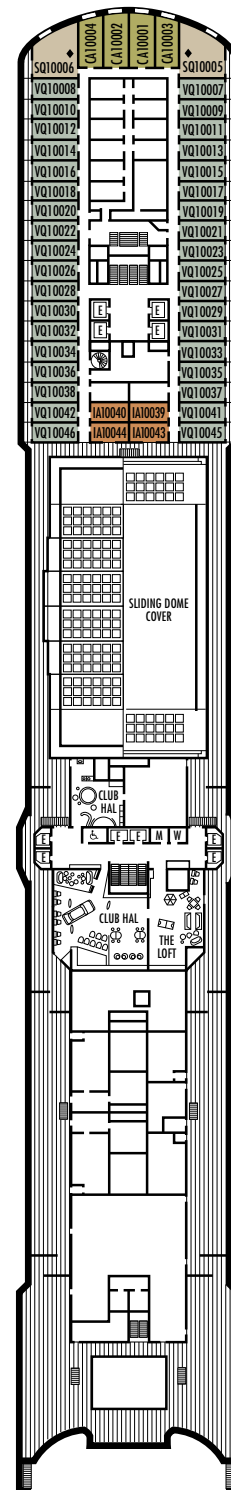

- Triple (2 lower beds, 1 sofa bed)
- Quad (2 lower beds, 1 sofa bed, 1 upper)
- △ Partial sea view
- × Fully obstructed view
- + Connecting rooms
- Shower only
- ♠ Single sink vanity
- Staterooms have solid steel verandah railings instead of clear-view Plexiglas® railings
- ♿ Staterooms V8119, V8116, I-8033, V8026, V8025, SA7058, SA7057, VB6052, VB6049, VA6002, VA6001, VF5140, VF5135, VF5054, VF5051, SY5002, SY5001, VD4134, VD4131, H4092, H4089, VD4052, VD4051, D1100, D1099, C1082, C1081, J1074, N1012 & N1011 are wheelchair accessible, shower only

VERANDAH SUITES

■ SQ*

Deluxe Verandah Suites: 2 lower beds convertible to 1 king-size bed, bathroom with dual-sink vanity, full-size whirlpool bath & shower & additional shower stall, large sitting area, dressing room, private verandah, 1 sofa bed for 2 persons, floor-to-ceiling windows.

VERANDAH STATEROOMS

■ VQ*

Deluxe Verandah Ocean-view: 2 lower beds convertible to 1 queen-size bed, bathtub & shower, sitting area, private verandah, floor-to-ceiling windows.

OCEAN-VIEW STATEROOMS

■ CA*

Large: 2 lower beds convertible to 1 queen-size bed, bathtub & shower.

INTERIOR STATEROOMS

■ IA*

Standard: 2 lower beds convertible to 1 queen-size bed, shower. Staterooms IA10043 and IA10044 have fully obstructed windows.

*Spa Suites & Staterooms. Opt for the serenity of a new Spa Stateroom or Suite, featuring modern spa amenities.