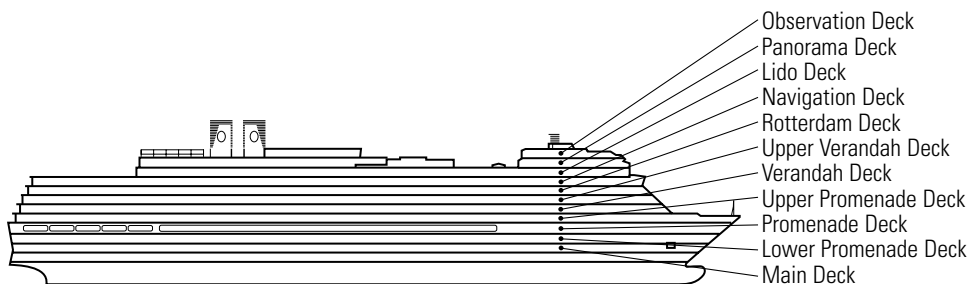

The deck plans are color-coded by category of stateroom, and the category letter precedes the stateroom number in each room. All staterooms are equipped with flat-panel television, mini-bar, DVD player, mini-safe, data port, telephone and multi-channel music.

Important Note: Not all staterooms within each category have the same furniture configuration and/or facilities. Appropriate symbols within the rooms on the deck plans describe differences from the stateroom descriptions below.

All information is subject to change.

STATEROOM SYMBOL LEGEND

- Triple (2 lower beds, 1 sofa bed)
- Quad (2 lower beds, 1 sofa bed, 1 upper)
- △ Partial sea view
- × Fully obstructed view
- + Connecting rooms
- Shower only
- Single sink vanity
- Staterooms have solid steel verandah railings instead of clear-view Plexiglas® railings
- ♿ Staterooms V8119, V8116, I-8033, V8026, V8025, SA7058, SA7057, VB6052, VB6049, VA6002, VA6001, VF5140, VF5135, VF5054, VF5051, SY5002, SY5001, VD4134, VD4131, H4092, H4089, VD4052, VD4051, D1100, D1099, C1082, C1081, J1074, N1012 & N1011 are wheelchair accessible, shower only

OCEAN-VIEW STATEROOMS

- C D DD E F

Large: 2 lower beds convertible to 1 queen-size bed, bathtub & shower.

INTERIOR STATEROOMS

- J K N

Large or Standard: 2 lower beds convertible to 1 queen-size bed, shower.

Standard: 2 lower beds convertible to 1 queen-size bed, shower.

DECK 1—MAIN DECK

Staterooms 1001–1130