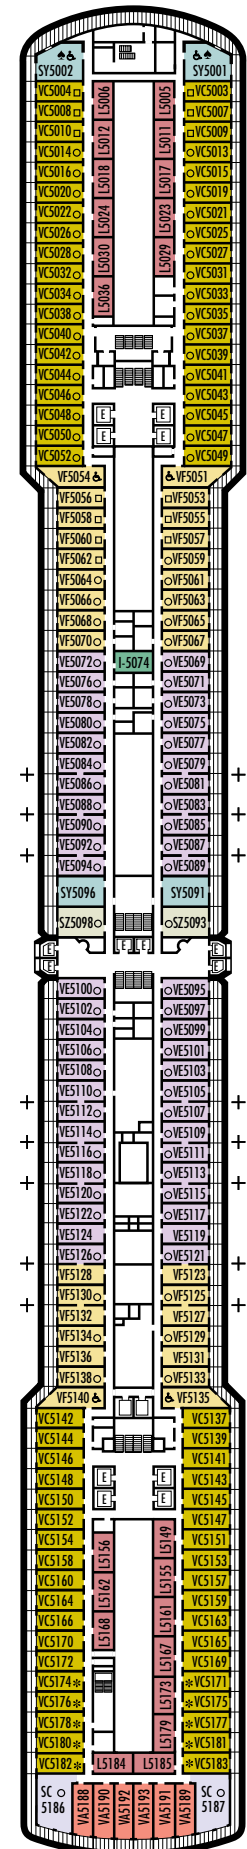

VERANDAH SUITES

SC
Deluxe Verandah Suites: 2 lower beds convertible to 1 king-size bed, bathroom with dual-sink vanity, full-size whirlpool bath & shower & additional shower stall, large sitting area, dressing room, private verandah, 1 sofa bed for 2 persons, floor-to-ceiling windows.

SY SZ
Superior Verandah Suites: 2 lower beds convertible to 1 queen-size bed, bathroom with dual-sink vanity, full-size whirlpool bath & shower & additional shower stall, large sitting area, , private verandah, 1 sofa bed for 1 person, floor-to-ceiling windows.

VERANDAH STATEROOMS

VA VC VE VF
Deluxe Verandah Ocean-view: 2 lower beds convertible to 1 queen-size bed, bathtub & shower, sitting area, private verandah, floor-to-ceiling windows.

INTERIOR STATEROOMS

I
Large: 2 lower beds convertible to 1 queen-size bed, shower.

L
Standard: 2 lower beds convertible to 1 queen-size bed, shower.