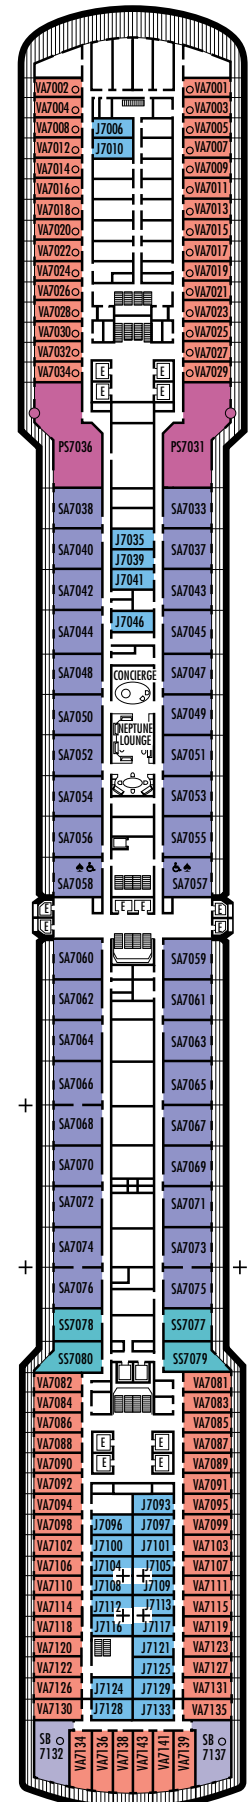

VERANDAH SUITES

PS
Penthouse Verandah Suites: Bedroom with 1 king-size bed, oversize whirlpool bath & shower & additional shower stall, living room, dining room, dressing room, private verandah with whirlpool, pantry, 1 sofa bed for 2 persons, microwave, refrigerator, guest toilet, private stereo system, floor-to-ceiling windows.

SA SB
Deluxe Verandah Suites: 2 lower beds convertible to 1 king-size bed, bathroom with dual-sink vanity, full-size whirlpool bath & shower & additional shower stall, large sitting area, dressing room, private verandah, 1 sofa bed for 2 persons, floor-to-ceiling windows.

SS
Superior Verandah Suites: 2 lower beds convertible to 1 queen-size bed, bathroom with dual-sink vanity, full-size whirlpool bath & shower & additional shower stall, large sitting area, private verandah, 1 sofa bed for 1 person, floor-to-ceiling windows.

VERANDAH STATEROOMS

VA
Deluxe Verandah Ocean-view: 2 lower beds convertible to 1 queen-size bed, bathtub & shower, sitting area, private verandah, floor-to-ceiling windows.

INTERIOR STATEROOMS

J
Large or Standard: 2 lower beds convertible to 1 queen-size bed, shower.