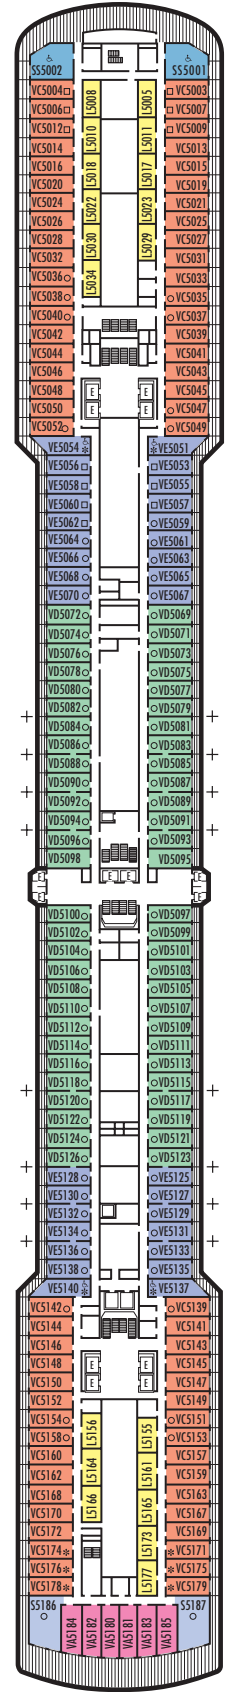

MAIN DECK
Rooms 1001-1127
252 ft. from bow
to Rooms 1001 & 1002.

LOWER PROMENADE DECK

PROMENADE DECK

UPPER PROMENADE DECK
Rooms 4001-4185
102 ft. from bow
to Rooms 4001 & 4002.

VERANDAH DECK
Rooms 5001-5187
102 ft. from bow
to Rooms 5001 & 5002.

UPPER VERANDAH DECK
Rooms 6001-6169
112 ft. from bow
to Rooms 6003 & 6004.

102 ft. to stern
from Rooms 1122 & 1127.

9 ft. to stern
from Rooms 4180, 4178, 4176,
4174, 4179, 4181, 4183 & 4185.

23 ft. to stern from Rooms 5186,
5184, 5182, 5180, 5181, 5183,
5185 & 5187.

33 ft. to stern from Rooms 6158,
6156, 6154, 6165, 6167 & 6169.

SHIP SPECIFICATIONS & FACILITIES

- 1,848 Passengers
- 82,000 Gross Tons
- 950 Feet Long
- Automatic Stabilizers
- 11 Passenger Decks
- 14 Passenger Elevators
- 4 Outside Elevators
- 24 Public Rooms
- 4 Restaurants
- Outdoor Swimming Pools (one with sliding glass roof)
- Spa & Salon
- Two Show Lounges
- Duty-Free Shops
- Library
- Casino
- Fitness Center
- Basketball Court
- Volleyball Court
- Golf Simulator
- Internet Center
- Suite Lounge

ROTTERDAM DECK

Rooms 7001 - 7133
121 ft. from bow
to Rooms 7001 & 7002.

56 ft. to stern from Rooms
7132, 7130, 7128, 7126, 7127,
7129, 7131 & 7133.

NAVIGATION DECK

Rooms 8001 - 8135
186 ft. from bow
to Rooms 8001 & 8002.