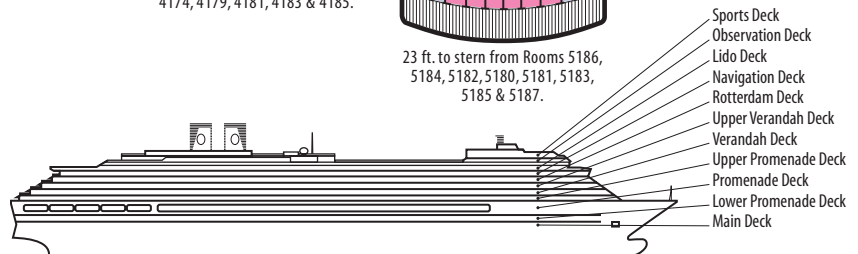

33 ft. to stern from Rooms 6158,
6156, 6154, 6165, 6167 & 6169.

SHIP SPECIFICATIONS & FACILITIES

- 1,848 Passengers
- 82,000 Gross Tons
- 950 Feet Long
- Automatic Stabilizers
- 11 Passenger Decks
- 14 Passenger Elevators
- 4 Outside Elevators
- 24 Public Rooms
- 4 Restaurants
- Outdoor Swimming Pools (one with sliding glass roof)
- Spa & Salon
- Two Show Lounges
- Duty-Free Shops
- Library
- Casino
- Fitness Center
- Basketball Court
- Volleyball Court
- Golf Simulator
- Internet Center
- Suite Lounge