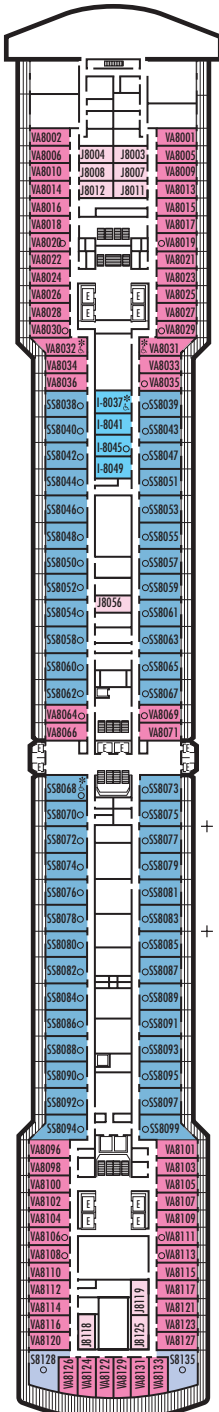

MAIN DECK
Rooms 1001-1127
252 ft. from bow
to Rooms 1001 & 1002.

LOWER PROMENADE DECK

PROMENADE DECK

UPPER PROMENADE DECK
Rooms 4001-4185
102 ft. from bow
to Rooms 4001 & 4002.

VERANDAH DECK
Rooms 5001-5187
102 ft. from bow
to Rooms 5001 & 5002.

UPPER VERANDAH DECK
Rooms 6001-6169
112 ft. from bow
to Rooms 6003 & 6004.

102 ft. to stern
from Rooms 1122 & 1127.

9 ft. to stern
from Rooms 4180, 4178, 4176,
4174, 4179, 4181, 4183 & 4185.

23 ft. to stern from Rooms 5186,
5184, 5182, 5180, 5181, 5183,
5185 & 5187.

33 ft. to stern from Rooms 6158,
6156, 6154, 6165, 6167 & 6169.

SHIP SPECIFICATIONS & FACILITIES

- 1,848 Passengers
- 82,000 Gross Tons
- 950 Feet Long
- Automatic Stabilizers
- 11 Passenger Decks
- 14 Passenger Elevators
- 4 Outside Elevators
- 24 Public Rooms
- 4 Restaurants
- Outdoor Swimming Pools (one with sliding glass roof)
- Spa & Salon
- Two Show Lounges
- Duty-Free Shops
- Library
- Casino
- Fitness Center
- Basketball Court
- Volleyball Court
- Golf Simulator
- Internet Center
- Suite Lounge

ROTTERDAM DECK

Rooms 7001 - 7133
121 ft. from bow
to Rooms 7001 & 7002.

56 ft. to stern from Rooms
7132, 7130, 7128, 7126, 7127,
7129, 7131 & 7133.

NAVIGATION DECK

Rooms 8001 - 8135
186 ft. from bow
to Rooms 8001 & 8002.