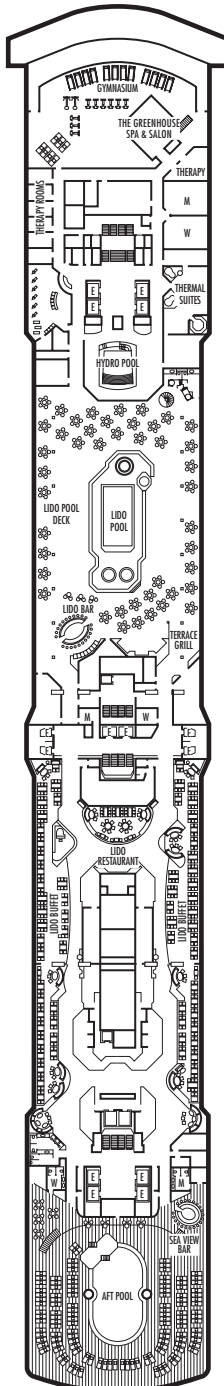

ROTTERDAM DECK

Rooms 7001 - 7133
121 ft. from bow
to Rooms 7001 & 7002.

56 ft. to stern from Rooms
7132, 7130, 7128, 7126, 7127,
7129, 7131 & 7133.

NAVIGATION DECK

Rooms 8001 - 8135
186 ft. from bow
to Rooms 8001 & 8002.

68 ft. to stern from Rooms
8128, 8126, 8124, 8122, 8129
8131, 8133 & 8135.

LIDO DECK

OBSERVATION DECK

SPORTS DECK

ms Oosterdam

DECK PLANS & STATEROOMS

The deck plans are color-coded by category of stateroom, and the category letter precedes the stateroom number in each room. All staterooms are equipped with television, mini-bar, mini-safe, data port, telephone and multi-channel music.

Important Note: Not all staterooms within each category have the same furniture configuration and/or facilities. Appropriate symbols within the rooms on the deck plans describe differences from the stateroom descriptions below.

OUTSIDE STATEROOMS