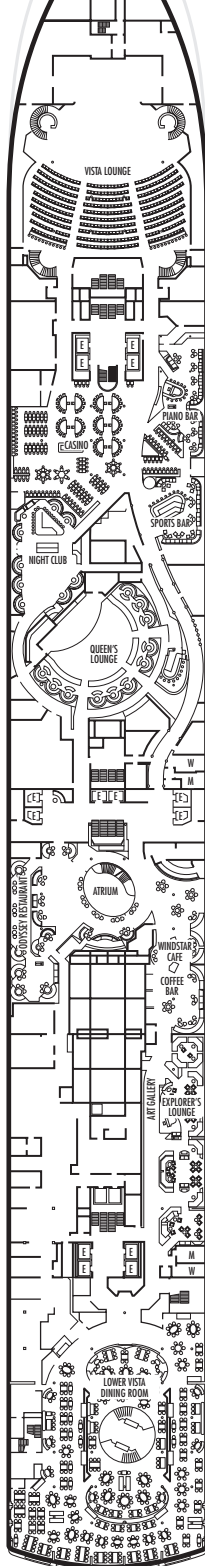

MAIN DECK
Rooms 1001-1127
252 ft. from bow
to Rooms 1001 & 1002.

LOWER PROMENADE DECK

PROMENADE DECK

UPPER PROMENADE DECK
Rooms 4001-4185
102 ft. from bow
to Rooms 4001 & 4002.

VERANDAH DECK
Rooms 5001-5187
102 ft. from bow
to Rooms 5001 & 5002.

UPPER VERANDAH DECK
Rooms 6001-6169
112 ft. from bow
to Rooms 6003 & 6004.

102 ft. to stern
from Rooms 1122 & 1127.

9 ft. to stern
from Rooms 4180, 4178, 4176,
4174, 4179, 4181, 4183 & 4185.

23 ft. to stern from Rooms 5186,
5184, 5182, 5180, 5181, 5183,
5185 & 5187.

33 ft. to stern from Rooms 6158,
6156, 6154, 6165, 6167 & 6169.

SHIP SPECIFICATIONS & FACILITIES

- 1,848 Passengers
- 82,000 Gross Tons
- 950 Feet Long
- Automatic Stabilizers
- 11 Passenger Decks
- 14 Passenger Elevators
- 4 Outside Elevators
- 24 Public Rooms
- 4 Restaurants
- Outdoor Swimming Pools (one with sliding glass roof)
- Spa & Salon
- Two Show Lounges
- Duty-Free Shops
- Library
- Casino
- Fitness Center
- Basketball Court
- Volleyball Court
- Golf Simulator
- Internet Center
- Suite Lounge

ROTTERDAM DECK

Rooms 7001 - 7133
121 ft. from bow
to Rooms 7001 & 7002.

56 ft. to stern from Rooms
7132, 7130, 7128, 7126, 7127,
7129, 7131 & 7133.

NAVIGATION DECK

Rooms 8001 - 8135
186 ft. from bow
to Rooms 8001 & 8002.