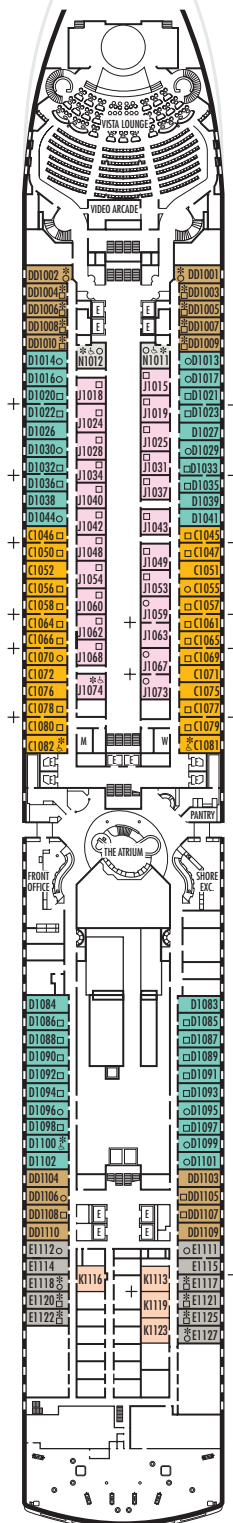

MAIN DECK
Rooms 1001-1127
252 ft. from bow
to Rooms 1001 & 1002.

LOWER PROMENADE DECK

PROMENADE DECK

UPPER PROMENADE DECK
Rooms 4001-4185
102 ft. from bow
to Rooms 4001 & 4002.

VERANDAH DECK
Rooms 5001-5187
102 ft. from bow
to Rooms 5001 & 5002.

UPPER VERANDAH DECK
Rooms 6001-6169
112 ft. from bow
to Rooms 6003 & 6004.

102 ft. to stern
from Rooms 1122 & 1127.

9 ft. to stern
from Rooms 4180, 4178, 4176,
4174, 4179, 4181, 4183 & 4185.

23 ft. to stern from Rooms 5186,
5184, 5182, 5180, 5181, 5183,
5185 & 5187.

33 ft. to stern from Rooms 6158,
6156, 6154, 6165, 6167 & 6169.

SHIP SPECIFICATIONS & FACILITIES

- 1,848 Passengers
- 82,000 Gross Tons
- 950 Feet Long
- Automatic Stabilizers
- 11 Passenger Decks
- 14 Passenger Elevators
- 4 Outside Elevators
- 24 Public Rooms
- 4 Restaurants
- Outdoor Swimming Pools (one with sliding glass roof)
- Spa & Salon
- Two Show Lounges
- Duty-Free Shops
- Library
- Casino
- Fitness Center
- Basketball Court
- Volleyball Court
- Golf Simulator
- Internet Center
- Suite Lounge

ROTTERDAM DECK

Rooms 7001 - 7133
121 ft. from bow
to Rooms 7001 & 7002.

56 ft. to stern from Rooms
7132, 7130, 7128, 7126, 7127,
7129, 7131 & 7133.

NAVIGATION DECK

Rooms 8001 - 8135
186 ft. from bow
to Rooms 8001 & 8002.