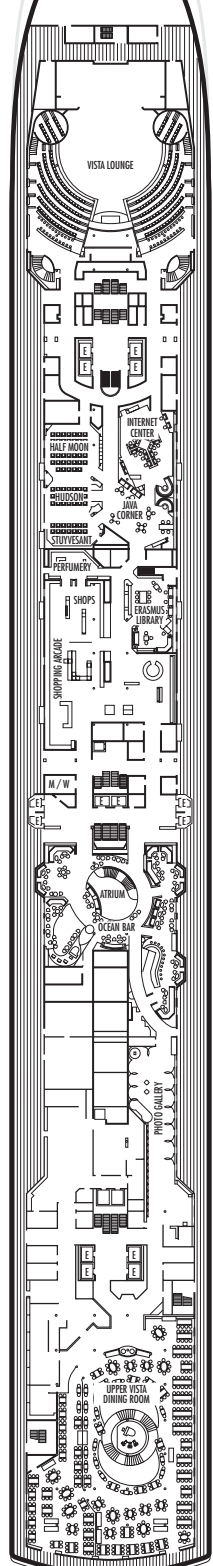

MAIN DECK
Rooms 1001-1127
252 ft. from bow
to Rooms 1001 & 1002.

LOWER PROMENADE DECK

PROMENADE DECK

UPPER PROMENADE DECK
Rooms 4001-4185
102 ft. from bow
to Rooms 4001 & 4002.

VERANDAH DECK
Rooms 5001-5187
102 ft. from bow
to Rooms 5001 & 5002.

UPPER VERANDAH DECK
Rooms 6001-6169
112 ft. from bow
to Rooms 6003 & 6004.

102 ft. to stern
from Rooms 1122 & 1127.

9 ft. to stern
from Rooms 4180, 4178, 4176,
4174, 4179, 4181, 4183 & 4185.

23 ft. to stern from Rooms 5186,
5184, 5182, 5180, 5181, 5183,
5185 & 5187.

33 ft. to stern from Rooms 6158,
6156, 6154, 6165, 6167 & 6169.

SHIP SPECIFICATIONS & FACILITIES

- 1,848 Passengers
- 82,000 Gross Tons
- 950 Feet Long
- Automatic Stabilizers
- 11 Passenger Decks
- 14 Passenger Elevators
- 4 Outside Elevators
- 24 Public Rooms
- 4 Restaurants
- Outdoor Swimming Pools (one with sliding glass roof)
- Spa & Salon
- Two Show Lounges
- Duty-Free Shops
- Library
- Casino
- Fitness Center
- Basketball Court
- Volleyball Court
- Golf Simulator
- Internet Center
- Suite Lounge

ROTTERDAM DECK

Rooms 7001 - 7133
121 ft. from bow
to Rooms 7001 & 7002.

56 ft. to stern from Rooms
7132, 7130, 7128, 7126, 7127,
7129, 7131 & 7133.

NAVIGATION DECK

Rooms 8001 - 8135
186 ft. from bow
to Rooms 8001 & 8002.