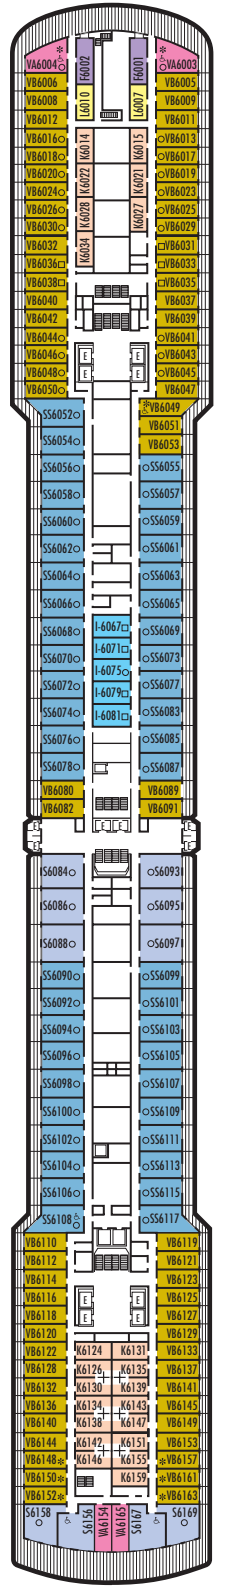

MAIN DECK
Rooms 1001-1127
252 ft. from bow
to Rooms 1001 & 1002.

LOWER PROMENADE DECK

PROMENADE DECK

UPPER PROMENADE DECK
Rooms 4001-4185
102 ft. from bow
to Rooms 4001 & 4002.

VERANDAH DECK
Rooms 5001-5187
102 ft. from bow
to Rooms 5001 & 5002.

UPPER VERANDAH DECK
Rooms 6001-6169
112 ft. from bow
to Rooms 6003 & 6004.

102 ft. to stern
from Rooms 1122 & 1127.

9 ft. to stern
from Rooms 4180, 4178, 4176,
4174, 4179, 4181, 4183 & 4185.

23 ft. to stern from Rooms 5186,
5184, 5182, 5180, 5181, 5183,
5185 & 5187.

33 ft. to stern from Rooms 6158,
6156, 6154, 6165, 6167 & 6169.

SHIP SPECIFICATIONS & FACILITIES

- 1,848 Passengers
- 82,000 Gross Tons
- 950 Feet Long
- Automatic Stabilizers
- 11 Passenger Decks
- 14 Passenger Elevators
- 4 Outside Elevators
- 24 Public Rooms
- 4 Restaurants
- Outdoor Swimming Pools (one with sliding glass roof)
- Spa & Salon
- Two Show Lounges
- Duty-Free Shops
- Library
- Casino
- Fitness Center
- Basketball Court
- Volleyball Court
- Golf Simulator
- Internet Center
- Suite Lounge

ROTTERDAM DECK

Rooms 7001 - 7133
121 ft. from bow
to Rooms 7001 & 7002.

56 ft. to stern from Rooms
7132, 7130, 7128, 7126, 7127,
7129, 7131 & 7133.

NAVIGATION DECK

Rooms 8001 - 8135
186 ft. from bow
to Rooms 8001 & 8002.