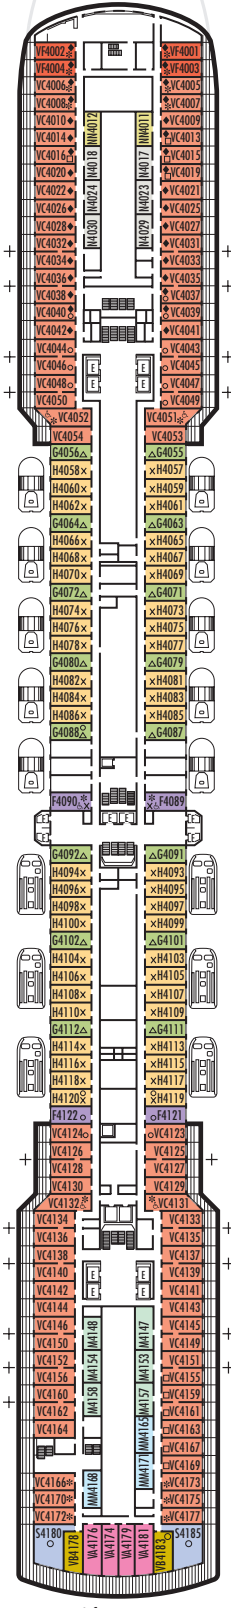

MAIN DECK
Rooms 1001-1127
252 ft. from bow
to Rooms 1001 & 1002.

LOWER PROMENADE DECK

PROMENADE DECK

UPPER PROMENADE DECK
Rooms 4001-4185
102 ft. from bow
to Rooms 4001 & 4002.

VERANDAH DECK
Rooms 5001-5187
102 ft. from bow
to Rooms 5001 & 5002.

UPPER VERANDAH DECK
Rooms 6001-6169
112 ft. from bow
to Rooms 6003 & 6004.

102 ft. to stern
from Rooms 1122 & 1127.

9 ft. to stern
from Rooms 4180, 4178, 4176,
4174, 4179, 4181, 4183 & 4185.

23 ft. to stern from Rooms 5186,
5184, 5182, 5180, 5181, 5183,
5185 & 5187.

33 ft. to stern from Rooms 6158,
6156, 6154, 6165, 6167 & 6169.

SHIP SPECIFICATIONS & FACILITIES

- 1,848 Passengers
- 82,000 Gross Tons
- 950 Feet Long
- Automatic Stabilizers
- 11 Passenger Decks
- 14 Passenger Elevators
- 4 Outside Elevators
- 24 Public Rooms
- 4 Restaurants
- Outdoor Swimming Pools (one with sliding glass roof)
- Spa & Salon
- Two Show Lounges
- Duty-Free Shops
- Library
- Casino
- Fitness Center
- Basketball Court
- Volleyball Court
- Golf Simulator
- Internet Center
- Suite Lounge

ROTTERDAM DECK

Rooms 7001 - 7133
121 ft. from bow
to Rooms 7001 & 7002.

56 ft. to stern from Rooms
7132, 7130, 7128, 7126, 7127,
7129, 7131 & 7133.

NAVIGATION DECK

Rooms 8001 - 8135
186 ft. from bow
to Rooms 8001 & 8002.