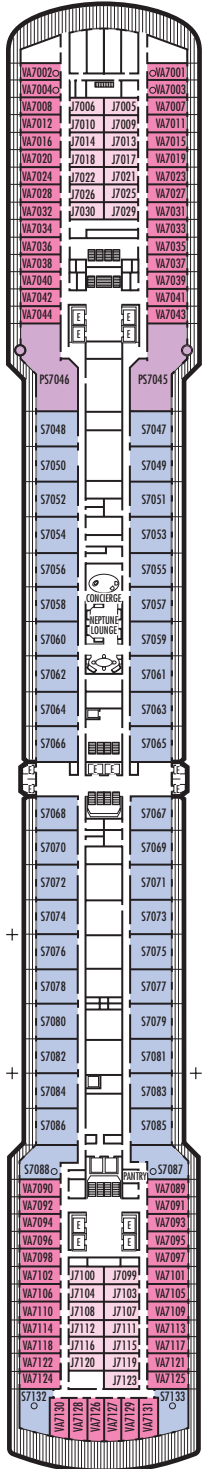

MAIN DECK
Rooms 1001-1127
252 ft. from bow
to Rooms 1001 & 1002.

LOWER PROMENADE DECK

PROMENADE DECK

UPPER PROMENADE DECK
Rooms 4001-4185
102 ft. from bow
to Rooms 4001 & 4002.

VERANDAH DECK
Rooms 5001-5187
102 ft. from bow
to Rooms 5001 & 5002.

UPPER VERANDAH DECK
Rooms 6001-6169
112 ft. from bow
to Rooms 6003 & 6004.

102 ft. to stern
from Rooms 1122 & 1127.

9 ft. to stern
from Rooms 4180, 4178, 4176,
4174, 4179, 4181, 4183 & 4185.

23 ft. to stern from Rooms 5186,
5184, 5182, 5180, 5181, 5183,
5185 & 5187.

33 ft. to stern from Rooms 6158,
6156, 6154, 6165, 6167 & 6169.

SHIP SPECIFICATIONS & FACILITIES

- 1,848 Passengers
- 82,000 Gross Tons
- 950 Feet Long
- Automatic Stabilizers
- 11 Passenger Decks
- 14 Passenger Elevators
- 4 Outside Elevators
- 24 Public Rooms
- 4 Restaurants
- Outdoor Swimming Pools (one with sliding glass roof)
- Spa & Salon
- Two Show Lounges
- Duty-Free Shops
- Library
- Casino
- Fitness Center
- Basketball Court
- Volleyball Court
- Golf Simulator
- Internet Center
- Suite Lounge

ROTTERDAM DECK

Rooms 7001 - 7133
121 ft. from bow
to Rooms 7001 & 7002.

56 ft. to stern from Rooms
7132, 7130, 7128, 7126, 7127,
7129, 7131 & 7133.

NAVIGATION DECK

Rooms 8001 - 8135
186 ft. from bow
to Rooms 8001 & 8002.