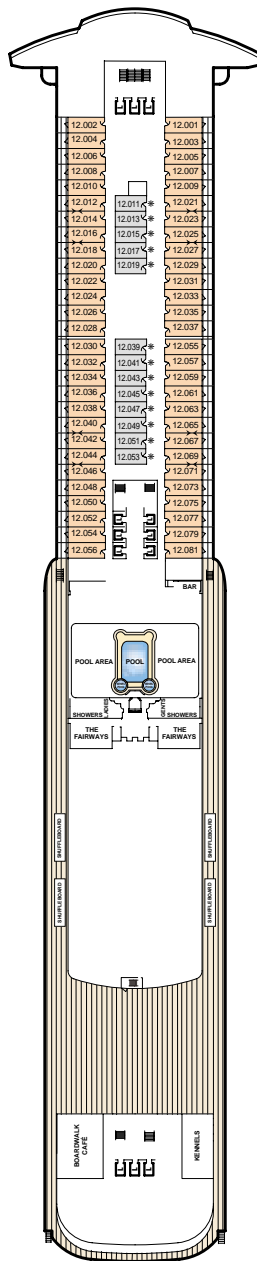

Queen Mary 2 Deck Plan

- Q1** Grand Duplex
 - Q2** Duplex Apartments
Queen Mary & Elizabeth Suites
 - Q3** Royal Suites
 - Q4** Penthouse
 - Q5** Suites
 - Q6** Suites
 - P1** Junior Suites
 - P2** Junior Suites
 - B1** Deluxe Balcony
 - B2** Deluxe Balcony
 - B3** Deluxe Balcony*
 - B4** Premium Balcony
 - B5** Premium Balcony
 - B6** Premium Balcony
 - B7** Premium Balcony
 - C1** Standard Oceanview
 - C2** Standard Oceanview
 - C3** Standard Oceanview
 - C4** Standard Oceanview
 - D1** Atrium
 - D2** Standard Inside
 - D3** Standard Inside
 - D4** Standard Inside
 - D5** Standard Inside
 - D6** Standard Inside
- Wheelchair accessible
 - + 3rd berth is a single sofabed
 - 3rd & 4th berth is a double sofabed
 - * 3rd & 4th berth are two upper beds

Country of Registry: Great Britain
 Gross Tonnage: 150,000 GRT
 Length: 1,132 feet
 Width: 131 feet
 Draft: 32 feet

Deck 12

Deck 11

Deck 10

Deck 9

Deck 8

Deck 7

Deck 6

Deck 5

Deck 4

Deck 3

Deck 2