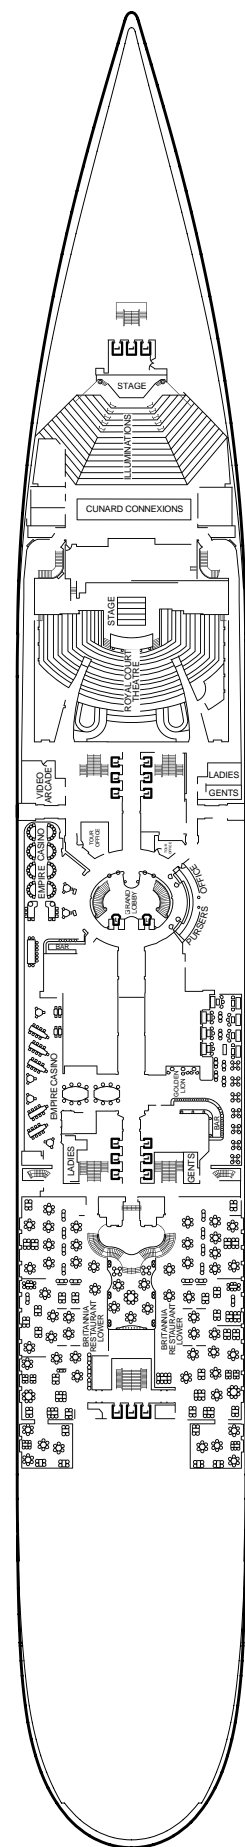

Queen Mary 2 Deck Plan

- Q1** Grand Duplex
 - Q2** Duplex Apartments
Queen Mary & Elizabeth Suites
 - Q3** Royal Suites
 - Q4** Penthouse
 - Q5** Suites
 - Q6** Suites
 - P1** Junior Suites
 - P2** Junior Suites
 - B1** Deluxe Balcony
 - B2** Deluxe Balcony
 - B3** Deluxe Balcony*
 - B4** Premium Balcony
 - B5** Premium Balcony
 - B6** Premium Balcony
 - B7** Premium Balcony
 - C1** Standard Oceanview
 - C2** Standard Oceanview
 - C3** Standard Oceanview
 - C4** Standard Oceanview
 - D1** Atrium
 - D2** Standard Inside
 - D3** Standard Inside
 - D4** Standard Inside
 - D5** Standard Inside
 - D6** Standard Inside
- Wheelchair accessible
 - + 3rd berth is a single sofabed
 - 3rd & 4th berth is a double sofabed
 - * 3rd & 4th berth are two upper beds

Country of Registry: Great Britain
 Gross Tonnage: 150,000 GRT
 Length: 1,132 feet
 Width: 131 feet
 Draft: 32 feet

Deck 12

Deck 11

Deck 10

Deck 9

Deck 8

Deck 7

Deck 6

Deck 5

Deck 4

Deck 3

Deck 2