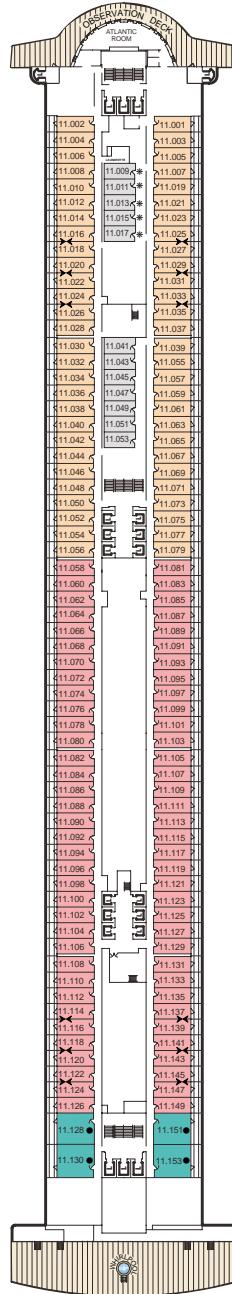

Queen Mary 2 Deck Plan

- Q1** Grand Duplex
 - Q2** Duplex Apartments
Queen Mary & Elizabeth Suites
 - Q3** Royal Suites
 - Q4** Penthouse
 - Q5** Suites
 - Q6** Suites
 - P1** Junior Suites
 - P2** Junior Suites
 - B1** Deluxe Balcony
 - B2** Deluxe Balcony
 - B3** Deluxe Balcony*
 - B4** Premium Balcony
 - B5** Premium Balcony
 - B6** Premium Balcony
 - B7** Premium Balcony
 - C1** Standard Oceanview
 - C2** Standard Oceanview
 - C3** Standard Oceanview
 - C4** Standard Oceanview
 - D1** Atrium
 - D2** Standard Inside
 - D3** Standard Inside
 - D4** Standard Inside
 - D5** Standard Inside
 - D6** Standard Inside
- Wheelchair accessible
 - + 3rd berth is a single sofabed
 - 3rd & 4th berth is a double sofabed
 - * 3rd & 4th berth are two upper beds

Country of Registry: Great Britain
 Gross Tonnage: 150,000 GRT
 Length: 1,132 feet
 Width: 131 feet
 Draft: 32 feet

Deck 12

Deck 11

Deck 10

Deck 9

Deck 8

Deck 7

Deck 6

Deck 5

Deck 4

Deck 3

Deck 2