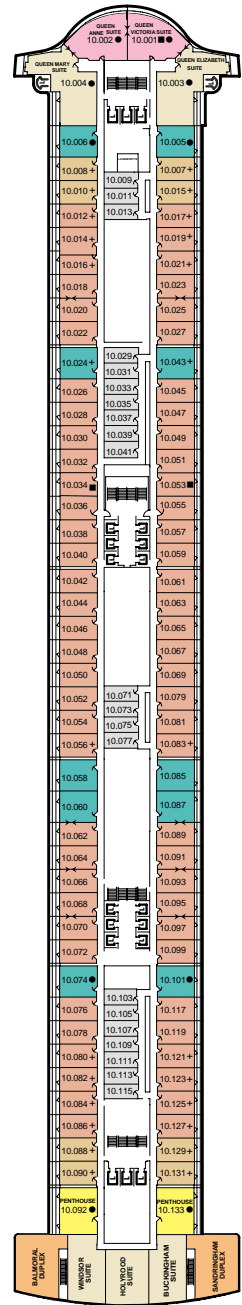

Queen Mary 2 Deck Plan

- Q1** Grand Duplex
 - Q2** Duplex Apartments
Queen Mary & Elizabeth Suites
 - Q3** Royal Suites
 - Q4** Penthouse
 - Q5** Suites
 - Q6** Suites
 - P1** Junior Suites
 - P2** Junior Suites
 - B1** Deluxe Balcony
 - B2** Deluxe Balcony
 - B3** Deluxe Balcony*
 - B4** Premium Balcony
 - B5** Premium Balcony
 - B6** Premium Balcony
 - B7** Premium Balcony
 - C1** Standard Oceanview
 - C2** Standard Oceanview
 - C3** Standard Oceanview
 - C4** Standard Oceanview
 - D1** Atrium
 - D2** Standard Inside
 - D3** Standard Inside
 - D4** Standard Inside
 - D5** Standard Inside
 - D6** Standard Inside
- Wheelchair accessible
 - + 3rd berth is a single sofabed
 - 3rd & 4th berth is a double sofabed
 - * 3rd & 4th berth are two upper beds

Country of Registry: Great Britain
 Gross Tonnage: 150,000 GRT
 Length: 1,132 feet
 Width: 131 feet
 Draft: 32 feet

Deck 12

Deck 11

Deck 10

Deck 9

Deck 8

Deck 7

Deck 6

Deck 5

Deck 4

Deck 3

Deck 2