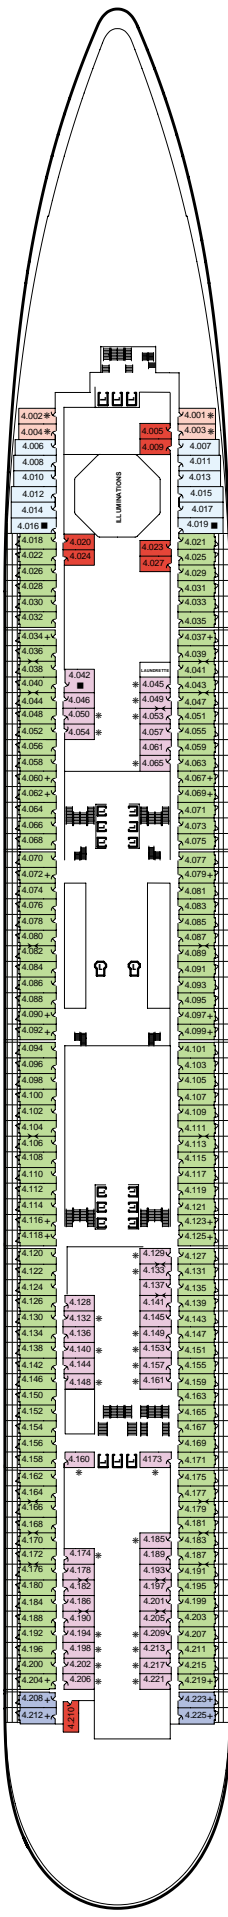

Queen Mary 2 Deck Plan

- Q1** Grand Duplex
 - Q2** Duplex Apartments
Queen Mary & Elizabeth Suites
 - Q3** Royal Suites
 - Q4** Penthouse
 - Q5** Suites
 - Q6** Suites
 - P1** Junior Suites
 - P2** Junior Suites
 - B1** Deluxe Balcony
 - B2** Deluxe Balcony
 - B3** Deluxe Balcony*
 - B4** Premium Balcony
 - B5** Premium Balcony
 - B6** Premium Balcony
 - B7** Premium Balcony
 - C1** Standard Oceanview
 - C2** Standard Oceanview
 - C3** Standard Oceanview
 - C4** Standard Oceanview
 - D1** Atrium
 - D2** Standard Inside
 - D3** Standard Inside
 - D4** Standard Inside
 - D5** Standard Inside
 - D6** Standard Inside
- Wheelchair accessible
 - + 3rd berth is a single sofabed
 - 3rd & 4th berth is a double sofabed
 - * 3rd & 4th berth are two upper beds

Country of Registry: Great Britain
 Gross Tonnage: 150,000 GRT
 Length: 1,132 feet
 Width: 131 feet
 Draft: 32 feet

Deck 12

Deck 11

Deck 10

Deck 9

Deck 8

Deck 7

Deck 6

Deck 5

Deck 4

Deck 3

Deck 2