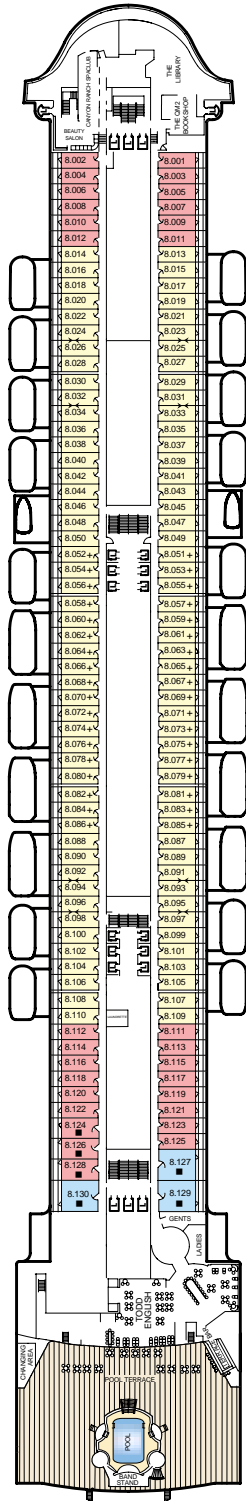

Queen Mary 2 Deck Plan

- Q1** Grand Duplex
 - Q2** Duplex Apartments
Queen Mary & Elizabeth Suites
 - Q3** Royal Suites
 - Q4** Penthouse
 - Q5** Suites
 - Q6** Suites
 - P1** Junior Suites
 - P2** Junior Suites
 - B1** Deluxe Balcony
 - B2** Deluxe Balcony
 - B3** Deluxe Balcony*
 - B4** Premium Balcony
 - B5** Premium Balcony
 - B6** Premium Balcony
 - B7** Premium Balcony
 - C1** Standard Oceanview
 - C2** Standard Oceanview
 - C3** Standard Oceanview
 - C4** Standard Oceanview
 - D1** Atrium
 - D2** Standard Inside
 - D3** Standard Inside
 - D4** Standard Inside
 - D5** Standard Inside
 - D6** Standard Inside
- Wheelchair accessible
 - + 3rd berth is a single sofabed
 - 3rd & 4th berth is a double sofabed
 - * 3rd & 4th berth are two upper beds

Country of Registry: Great Britain
 Gross Tonnage: 150,000 GRT
 Length: 1,132 feet
 Width: 131 feet
 Draft: 32 feet

Deck 12

Deck 11

Deck 10

Deck 9

Deck 8

Deck 7

Deck 6

Deck 5

Deck 4

Deck 3

Deck 2