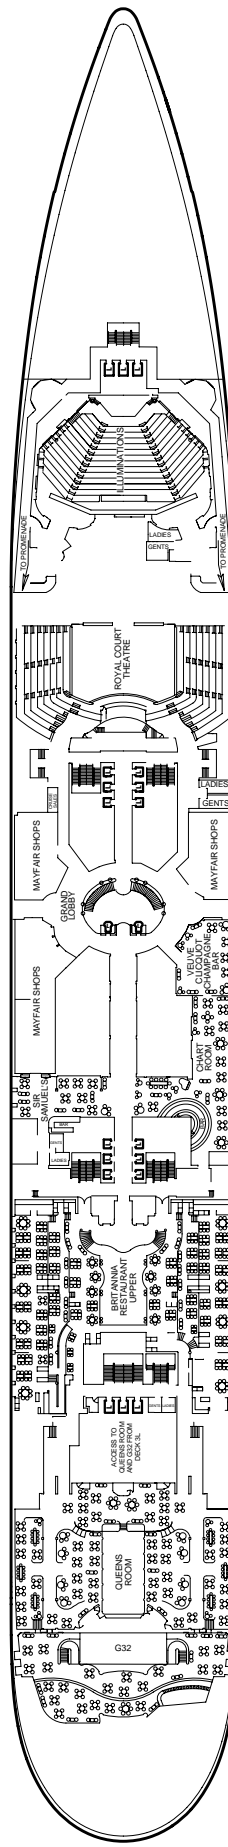

Queen Mary 2 Deck Plan

- Q1** Grand Duplex
 - Q2** Duplex Apartments
Queen Mary & Elizabeth Suites
 - Q3** Royal Suites
 - Q4** Penthouse
 - Q5** Suites
 - Q6** Suites
 - P1** Junior Suites
 - P2** Junior Suites
 - B1** Deluxe Balcony
 - B2** Deluxe Balcony
 - B3** Deluxe Balcony*
 - B4** Premium Balcony
 - B5** Premium Balcony
 - B6** Premium Balcony
 - B7** Premium Balcony
 - C1** Standard Oceanview
 - C2** Standard Oceanview
 - C3** Standard Oceanview
 - C4** Standard Oceanview
 - D1** Atrium
 - D2** Standard Inside
 - D3** Standard Inside
 - D4** Standard Inside
 - D5** Standard Inside
 - D6** Standard Inside
- Wheelchair accessible
 - + 3rd berth is a single sofabed
 - 3rd & 4th berth is a double sofabed
 - * 3rd & 4th berth are two upper beds

Country of Registry: Great Britain
 Gross Tonnage: 150,000 GRT
 Length: 1,132 feet
 Width: 131 feet
 Draft: 32 feet

Deck 12

Deck 11

Deck 10

Deck 9

Deck 8

Deck 7

Deck 6

Deck 5

Deck 4

Deck 3

Deck 2