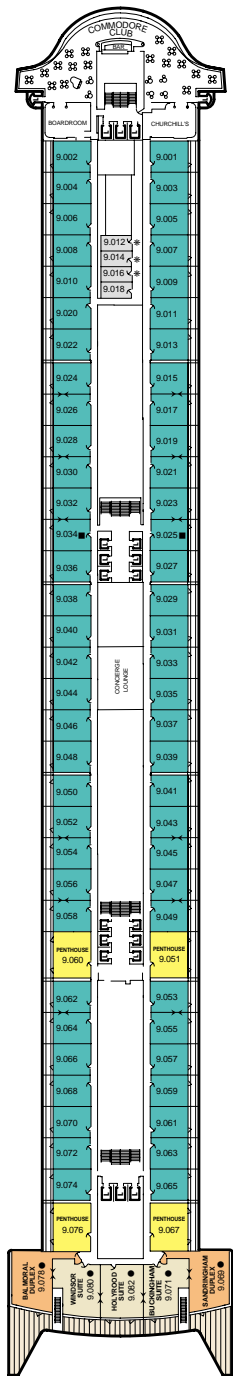

Queen Mary 2 Deck Plan

- Q1** Grand Duplex
 - Q2** Duplex Apartments
Queen Mary & Elizabeth Suites
 - Q3** Royal Suites
 - Q4** Penthouse
 - Q5** Suites
 - Q6** Suites
 - P1** Junior Suites
 - P2** Junior Suites
 - B1** Deluxe Balcony
 - B2** Deluxe Balcony
 - B3** Deluxe Balcony*
 - B4** Premium Balcony
 - B5** Premium Balcony
 - B6** Premium Balcony
 - B7** Premium Balcony
 - C1** Standard Oceanview
 - C2** Standard Oceanview
 - C3** Standard Oceanview
 - C4** Standard Oceanview
 - D1** Atrium
 - D2** Standard Inside
 - D3** Standard Inside
 - D4** Standard Inside
 - D5** Standard Inside
 - D6** Standard Inside
- Wheelchair accessible
 - + 3rd berth is a single sofabed
 - 3rd & 4th berth is a double sofabed
 - * 3rd & 4th berth are two upper beds

Country of Registry: Great Britain
 Gross Tonnage: 150,000 GRT
 Length: 1,132 feet
 Width: 131 feet
 Draft: 32 feet

Deck 12

Deck 11

Deck 10

Deck 9

Deck 8

Deck 7

Deck 6

Deck 5

Deck 4

Deck 3

Deck 2