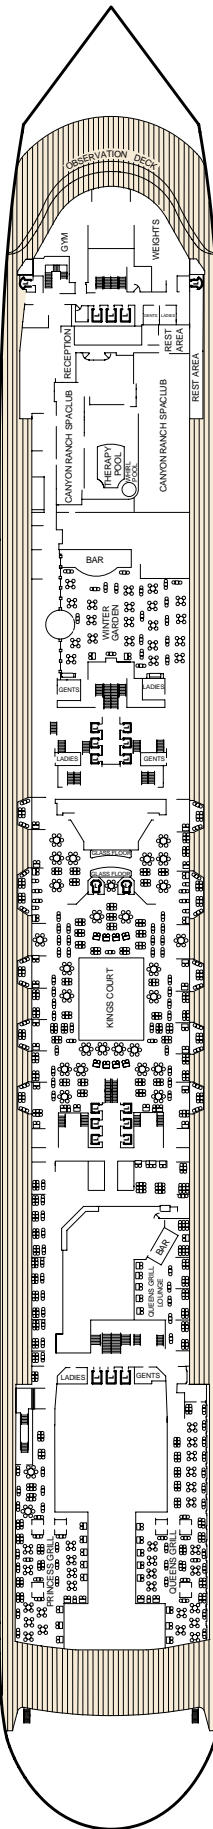

Queen Mary 2 Deck Plan

- Q1** Grand Duplex
 - Q2** Duplex Apartments
Queen Mary & Elizabeth Suites
 - Q3** Royal Suites
 - Q4** Penthouse
 - Q5** Suites
 - Q6** Suites
 - P1** Junior Suites
 - P2** Junior Suites
 - B1** Deluxe Balcony
 - B2** Deluxe Balcony
 - B3** Deluxe Balcony*
 - B4** Premium Balcony
 - B5** Premium Balcony
 - B6** Premium Balcony
 - B7** Premium Balcony
 - C1** Standard Oceanview
 - C2** Standard Oceanview
 - C3** Standard Oceanview
 - C4** Standard Oceanview
 - D1** Atrium
 - D2** Standard Inside
 - D3** Standard Inside
 - D4** Standard Inside
 - D5** Standard Inside
 - D6** Standard Inside
- Wheelchair accessible
 - + 3rd berth is a single sofabed
 - 3rd & 4th berth is a double sofabed
 - * 3rd & 4th berth are two upper beds

Country of Registry: Great Britain
 Gross Tonnage: 150,000 GRT
 Length: 1,132 feet
 Width: 131 feet
 Draft: 32 feet

Deck 12

Deck 11

Deck 10

Deck 9

Deck 8

Deck 7

Deck 6

Deck 5

Deck 4

Deck 3

Deck 2