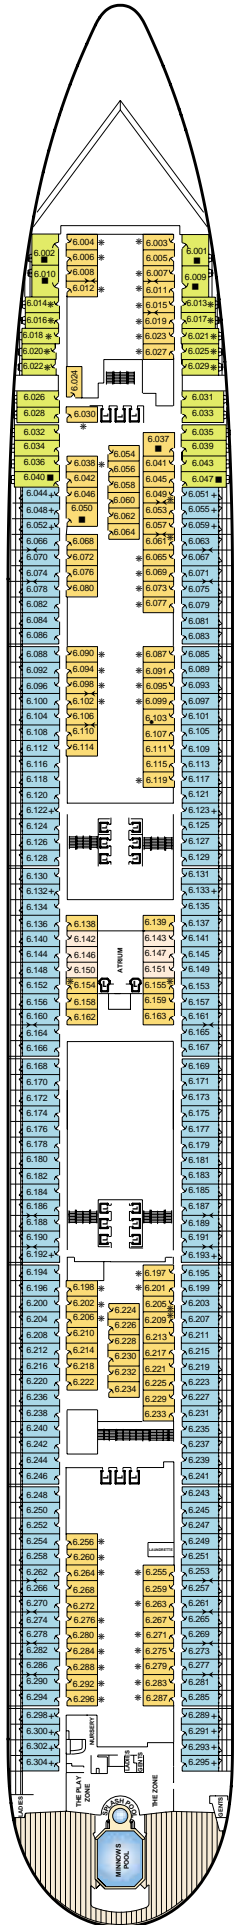

Queen Mary 2 Deck Plan

- Q1** Grand Duplex
 - Q2** Duplex Apartments
Queen Mary & Elizabeth Suites
 - Q3** Royal Suites
 - Q4** Penthouse
 - Q5** Suites
 - Q6** Suites
 - P1** Junior Suites
 - P2** Junior Suites
 - B1** Deluxe Balcony
 - B2** Deluxe Balcony
 - B3** Deluxe Balcony*
 - B4** Premium Balcony
 - B5** Premium Balcony
 - B6** Premium Balcony
 - B7** Premium Balcony
 - C1** Standard Oceanview
 - C2** Standard Oceanview
 - C3** Standard Oceanview
 - C4** Standard Oceanview
 - D1** Atrium
 - D2** Standard Inside
 - D3** Standard Inside
 - D4** Standard Inside
 - D5** Standard Inside
 - D6** Standard Inside
- Wheelchair accessible
 - + 3rd berth is a single sofabed
 - 3rd & 4th berth is a double sofabed
 - * 3rd & 4th berth are two upper beds

Country of Registry: Great Britain
 Gross Tonnage: 150,000 GRT
 Length: 1,132 feet
 Width: 131 feet
 Draft: 32 feet

Deck 12

Deck 11

Deck 10

Deck 9

Deck 8

Deck 7

Deck 6

Deck 5

Deck 4

Deck 3

Deck 2