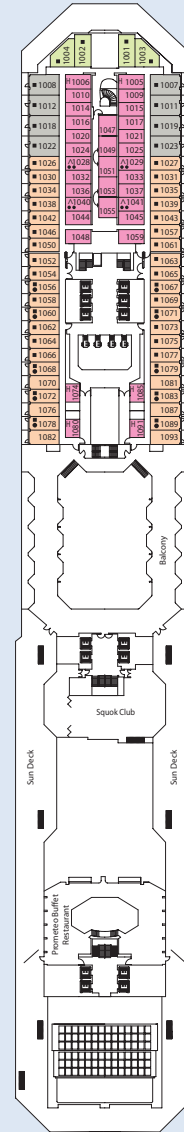

Entered Service:
2007

Double
Occupancy
Capacity:
3,000

Crew and Staff:
1,110

Gross Tonnage:
112,000

Length:
951 feet

Beam:
116 feet

Cruising Speed:
20.5 knots

Stateroom photos are not representative of all categories.
Deck plans are subject to change.