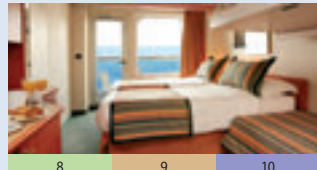

8 9 10

CENTAURUS/ACQUARIUS/PERSEUS/LIBRA/
TAURUS DECKS
Oceanview with veranda; 2 lower beds; some
convert to queen