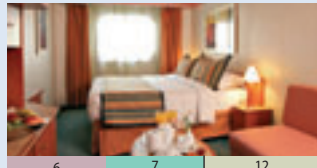

6 7 12

ANDROMEDA/CASSIOPEA/
CENTAURUS/ACQUARIUS/
LIBRA DECKS
Oceanview; 2 lower beds; some
convert to queen

ANDROMEDA/
CASSIOPEA DECKS
Oceanview; Single
convert to queen