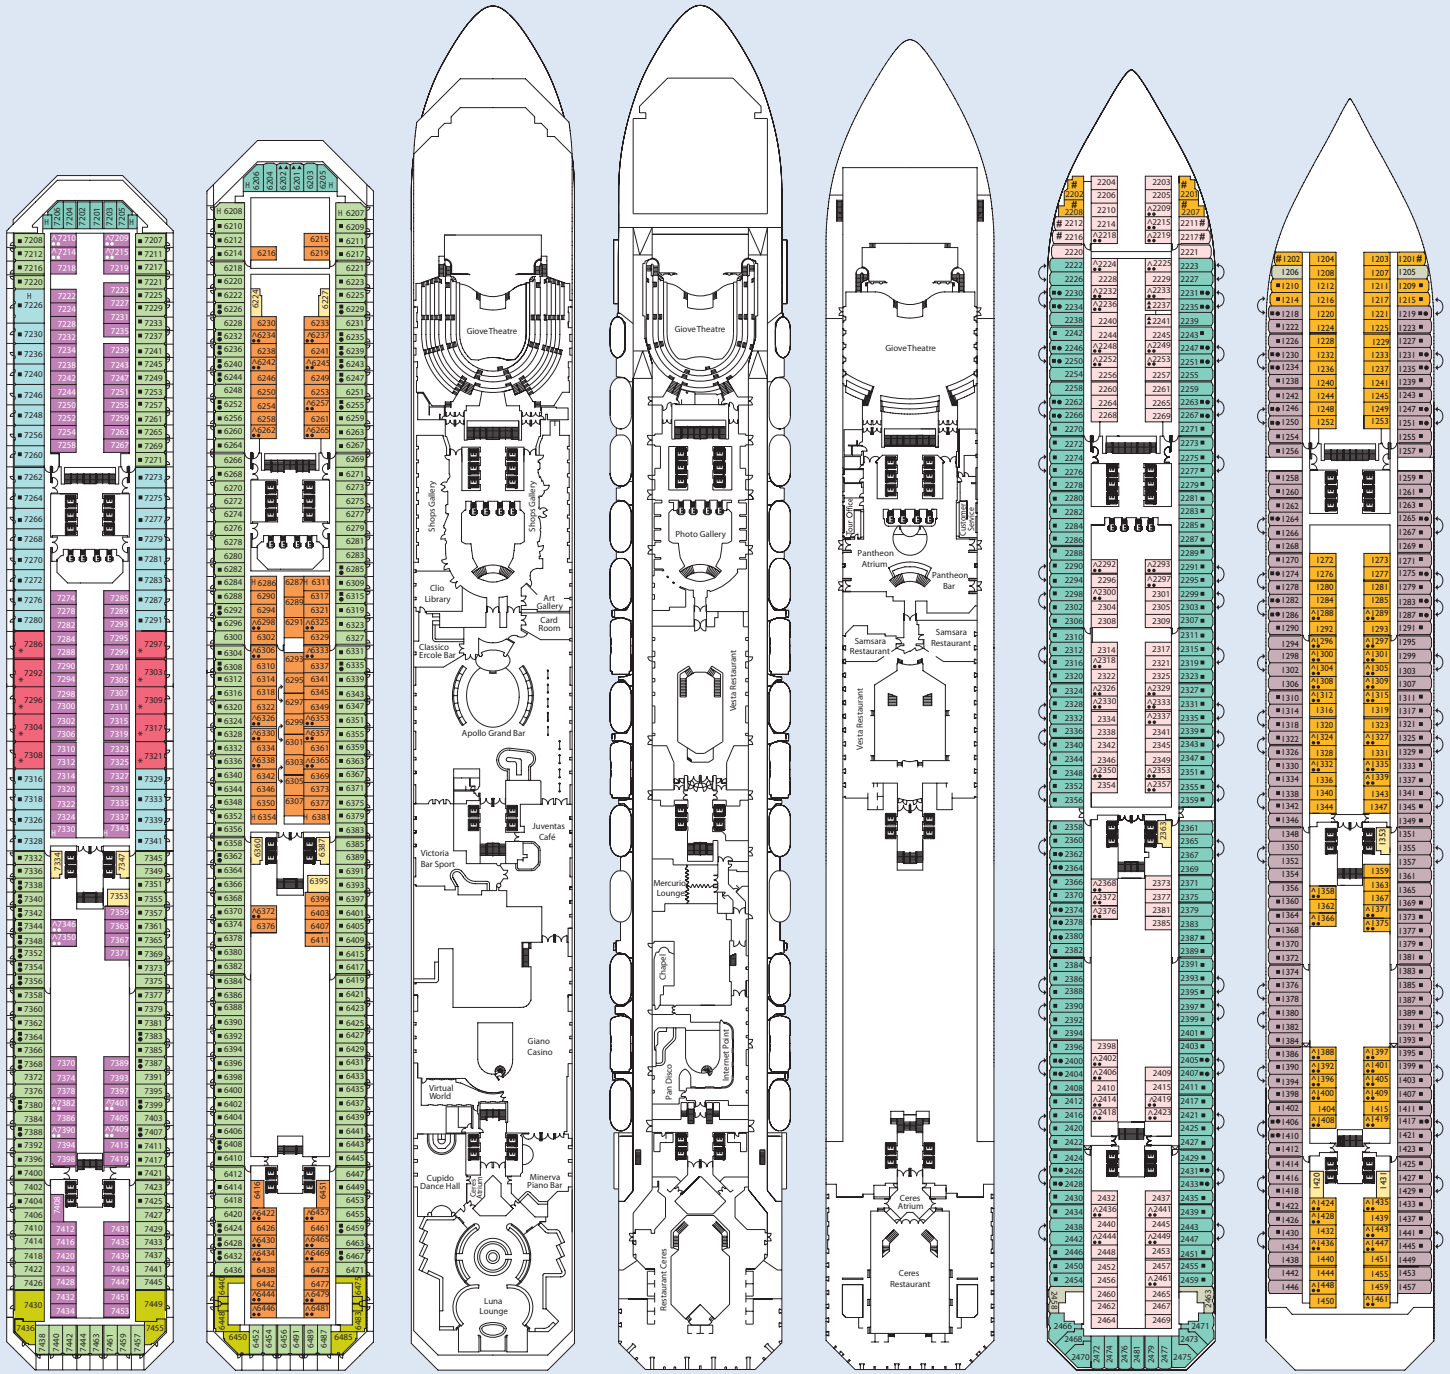

the Costa Serena

CATEGORIES & DECKS

1 2 3 4 5 11

ANDROMEDA/CASSIOPEA/
CENTAURUS/ACQUARIUS/
PERSEUS/LIBRA DECKS
Inside; 2 lower beds;
some convert to queen

ANDROMEDA/
CASSIOPEA/CENTAURUS/
ACQUARIUS/PERSEUS/
TAURUS DECKS
Inside; Single

MS S GS

CENTAURUS/ACQUARIUS/PERSEUS/LIBRA DECKS
Suites with veranda; 2 lower beds convert to queen,
whirlpool bath, shower and sitting area.

SI SO SB SM SU

SAMSARA SPA STATEROOM & SUITES
The Samsara Spa Staterooms and Suites are a relaxing
retreat with discreet and convenient access to the largest
spa at sea. Located on the Taurus and Virgo Decks
(10,11), the Samsara Spa Staterooms offer exclusive
amenities to enhance a guest's spa and wellness
program. Contact Costa Cruises for more information.

Entered Service:
2007

Double
Occupancy
Capacity:
3,000

Crew and Staff:
1,110

Gross Tonnage:
112,000

Length:
951 feet

Beam:
116 feet

Cruising Speed:
20.5 knots

Stateroom photos are not representative of all categories.
Deck plans are subject to change.

Sports area with Tennis/Basketball Courts and Jogging Track are located on Pegasus Deck (12) not shown. Enjoy the thrill of driving in a Grand Prix racecar simulator, located on Pegasus Deck (12) not shown. Slide and Samsara Spa are located on Vela Deck (13) not shown.