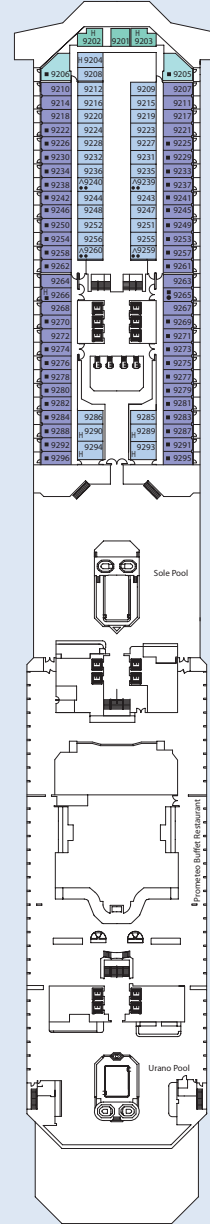

Entered Service:
2007

Double
Occupancy
Capacity:
3,000

Crew and Staff:
1,110

Gross Tonnage:
112,000

Length:
951 feet

Beam:
116 feet

Cruising Speed:
20.5 knots

Stateroom photos are not representative of all categories.
Deck plans are subject to change.