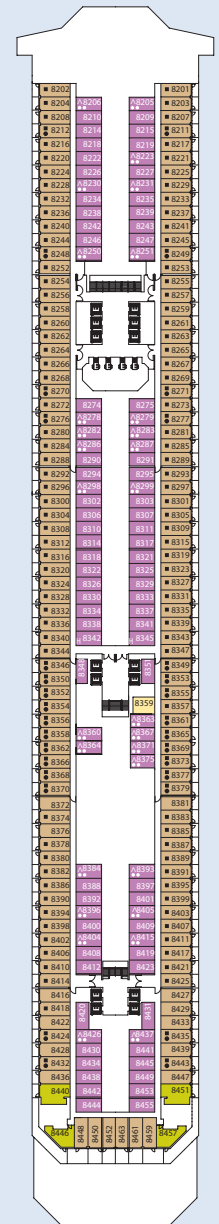

Entered Service:
2007

Double
Occupancy
Capacity:
3,000

Crew and Staff:
1,110

Gross Tonnage:
112,000

Length:
951 feet

Beam:
116 feet

Cruising Speed:
20.5 knots

Stateroom photos are not representative of all categories.
Deck plans are subject to change.