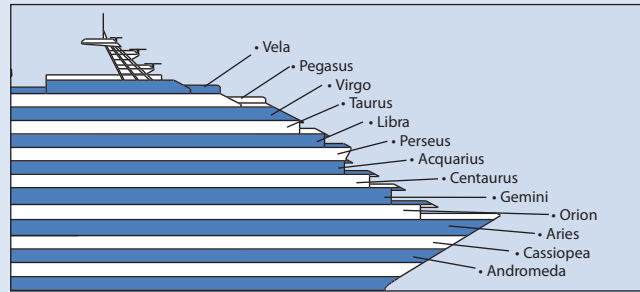

Entered Service:
2007

Double
Occupancy
Capacity:
3,000

Crew and Staff:
1,110

Gross Tonnage:
112,000

Length:
951 feet

Beam:
116 feet

Cruising Speed:
20.5 knots

Stateroom photos are not representative of all categories.
Deck plans are subject to change.